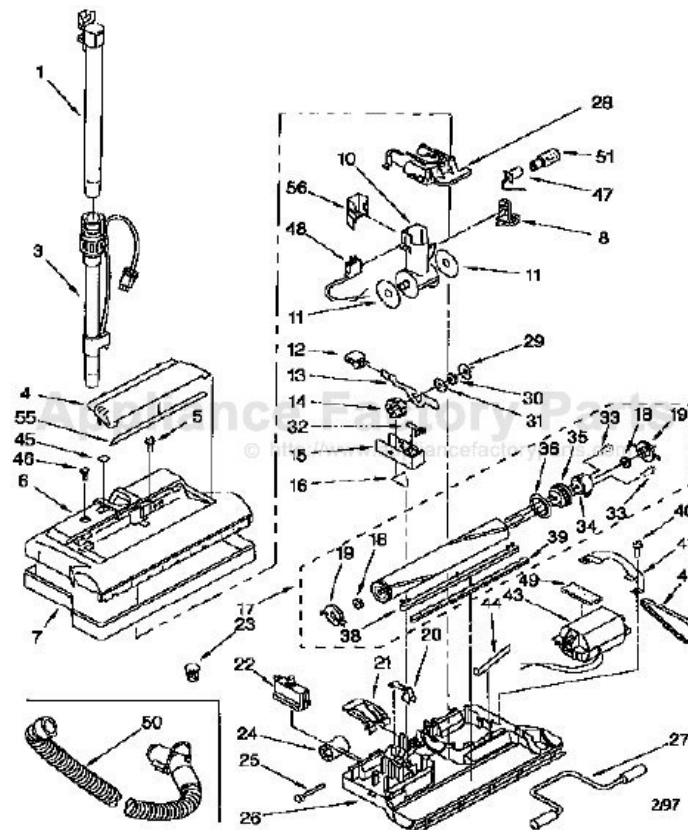

[Find Your Kenmore Vacuum Cleaner Parts - Select From 746 Models](#)

----- Manual continues below part list -----