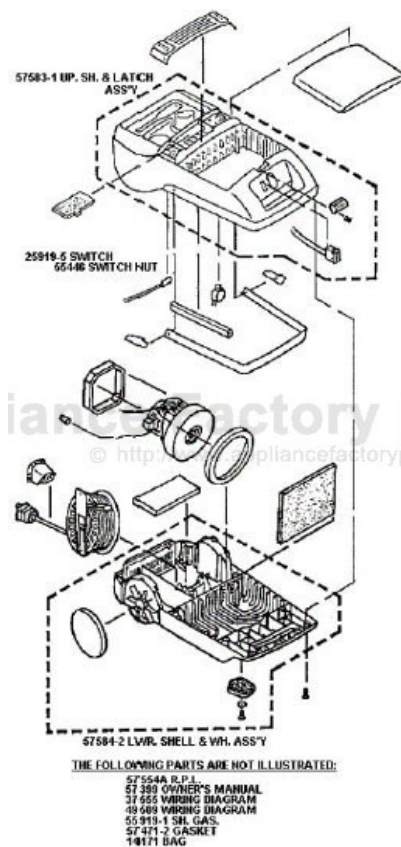

This Owner's Manual is provided and hosted by [Appliance Factory Parts](http://ApplianceFactoryParts.com).

Kenmore 860.21740 Owner's Manual

[Shop genuine replacement parts for Kenmore
860.21740](#)

[Find Your Kenmore Vacuum Cleaner Parts - Select From 746 Models](#)

----- Manual continues below part list -----

Available Replacement Parts for Kenmore 860.21740

[ER-1422](#)

BAG EUREKA 3 PACK

THE FOLLOWING PARTS ARE NOT ILLUSTRATED:

57554A R.P.I.
57399 OWNER'S MANUAL
37555 WIRING DIAGRAM
49589 WIRING DIAGRAM
65919-1 SH. GAS.
57471-2 GASKET
14171 BAG

MAIN UNIT - 6860A - 860.21740

Ref #	Part	Description	Comments	Qty
1	14568-1	BAG COVER & GRPHCS ASSY -		
2	26440-1	WHEEL - REAR		
3	26851-4	CONNECTOR ASSEMBLY		
4	26673	MOTOR ASSEMBLY - PACKAGED		
5	26715	GASKET - MOTOR MOUNTING		
6	27009-2	BUTTON - LATCH		
7	37403-1	CASTER		
8	37657	FILTER - MOTOR		
9	37966	SOUND FOAM		
10	38071-2	CLIP - FURNITURE GUARD (R)		
11	38072-2	CLIP - FURNITURE GUARD (L)		
12	38079-2	GUARD - FURNITURE		
13	39083	EXHAUST FILTER		
14	53197-1	SCREW PACKAGE		
15	53214-2	WIRE SPLICE 5		
16	53238-8	SCREW PACKAGE		
17	55446	NUT - SWITCH		
18	55463	GASKET - MOTOR STACK		
19	55794	SPRING		
20	55919-1	GASKET - SHELL		
21	56146	THERMOSTAT		
22	56326-1	WIRE TUBE (NLA)		
23	56376	WASHER		
24	57471-2	GASKET-SHELL (57471-1)		
25	52358	PAPER BAG PRG ASSY (STYLE		

BRUSHROLL - 6860A - 860.21740

Ref #	Part	Description	Comments	Qty
1	13236	TUBE - DISTURBULATOR		
2	25903	GASKET - SOLE PLATE (NLA)		
3	26679	DISTURBULATOR REPAIR KIT		
4	26680-2	DISTURBULATOR ASSY - CRTN		
5	26681	DISTURBULATOR REPAIR KIT		
6	26682	Discontinued, use 53282 (NLA)		
7	36660	GASKET - SOLE PLATE (NLA)		
8	37114	DISTURBULATOR PULLEY		
9	52282-3	Discontinued, use 52282- (NLA)		
10	53155	KLIPRING PACKAGE		
11	53158	LOCK NUT PACKAGE		
12	53182	WASHER PACKAGE		
13	53195	NUT - HEX PACKAGE		
14	53238-8	SCREW PACKAGE		
15	55191	WASHER - FELT		