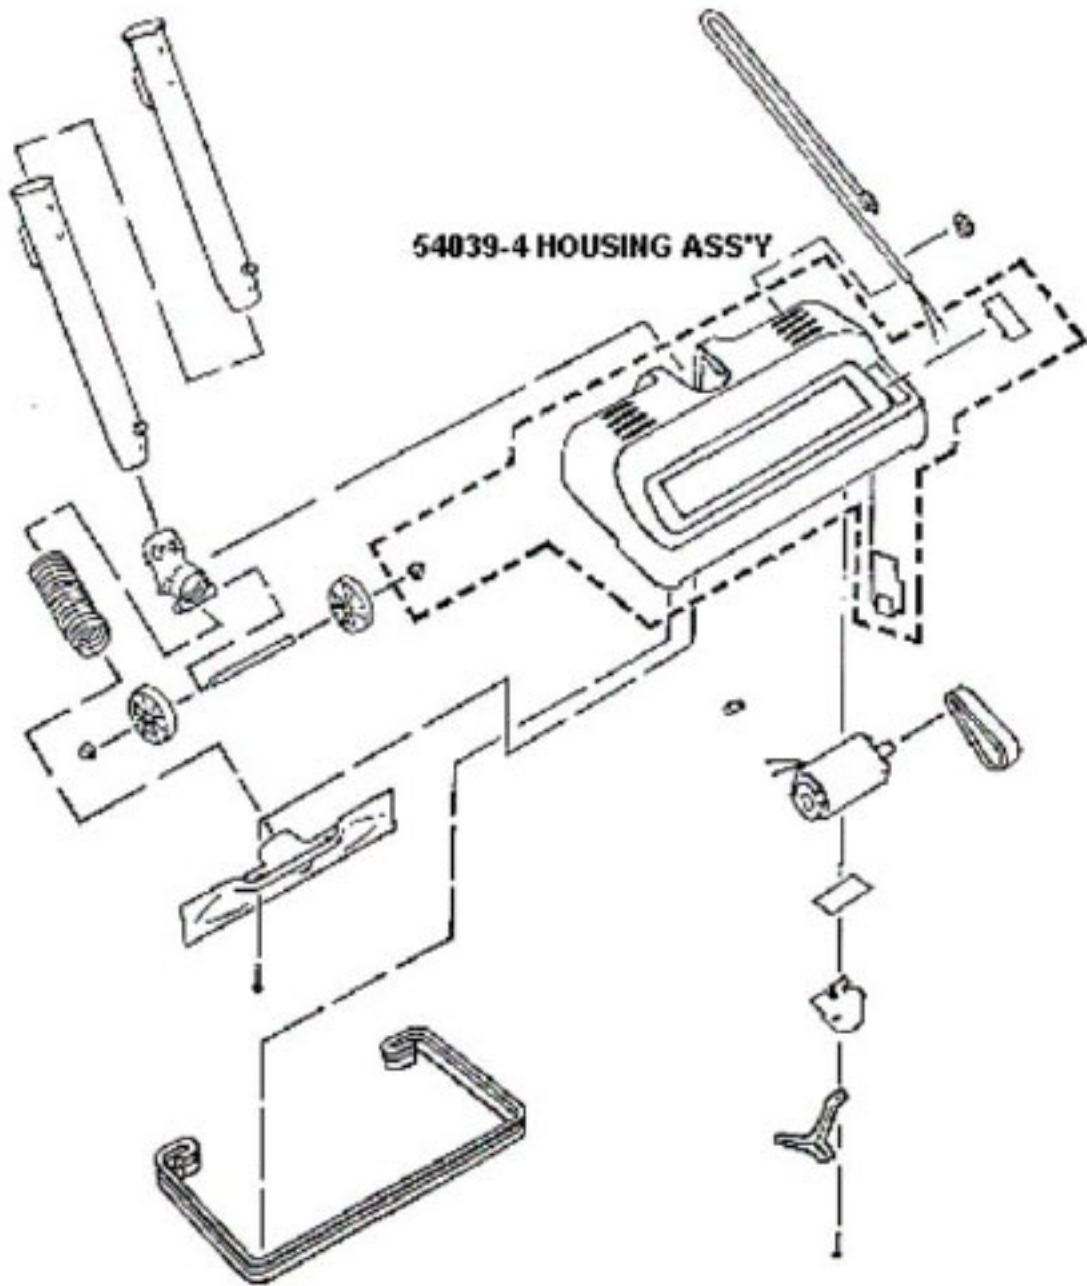

----- Manual continues below part list -----

Available Replacement Parts for Kenmore 860.21740

[ER-1422](#)

BAG EUREKA 3 PACK

THE FOLLOWING PARTS ARE NOT ILLUSTRATED:

57554A R.P.I.
57399 OWNER'S MANUAL
37555 WIRING DIAGRAM
49589 WIRING DIAGRAM
65919-1 SH. GAS.
57471-2 GASKET
14171 BAG

MAIN UNIT - 6860A - 860.21740

Ref #	Part	Description	Comments	Qty
1	14568-1	BAG COVER & GRPHCS ASSY -		
2	26440-1	WHEEL - REAR		
3	26851-4	CONNECTOR ASSEMBLY		
4	26673	MOTOR ASSEMBLY - PACKAGED		
5	26715	GASKET - MOTOR MOUNTING		
6	27009-2	BUTTON - LATCH		
7	37403-1	CASTER		
8	37657	FILTER - MOTOR		
9	37966	SOUND FOAM		
10	38071-2	CLIP - FURNITURE GUARD (R)		
11	38072-2	CLIP - FURNITURE GUARD (L)		
12	38079-2	GUARD - FURNITURE		
13	39083	EXHAUST FILTER		
14	53197-1	SCREW PACKAGE		
15	53214-2	WIRE SPLICE 5		
16	53238-8	SCREW PACKAGE		
17	55446	NUT - SWITCH		
18	55463	GASKET - MOTOR STACK		
19	55794	SPRING		
20	55919-1	GASKET - SHELL		
21	56146	THERMOSTAT		
22	56326-1	WIRE TUBE (NLA)		
23	56376	WASHER		
24	57471-2	GASKET-SHELL (57471-1)		
25	52358	PAPER BAG PRG ASSY (STYLE		

POWERHEAD - 6860A - 860.21740

Ref #	Part	Description	Comments	Qty
1	12578B-1	INLET - DIVIDER		
2	25789-3	HOSE		
3	26028-1	WINDOW - BELT		
4	35970-13	POLARIZED CORD & PLUG ASSY		
5	38237A-8	GUARD - FURNITURE		
6	36555-3	WHEEL		
7	36769-13	HANDLE SOCKET ASSY		
8	36879-3	STRAIGHT WAND ASSEMBLY		
9	36943	BELT - DRIVE		
10	36954A	COVER - GROUNDING		
11	48334	AXLE - WHEEL (155314)		
12	49110A	GUARD - BELT		
13	53190-1	BUSHING - STRAIN RELIEF-P		
14	53200	AXLE BEARING PK (55505 (NLA))		
15	53214-2	WIRE SPLICE 5		
16	53238-8	SCREW PACKAGE		
17	54039-4	HOUSING & GRAPHICS ASSY -		