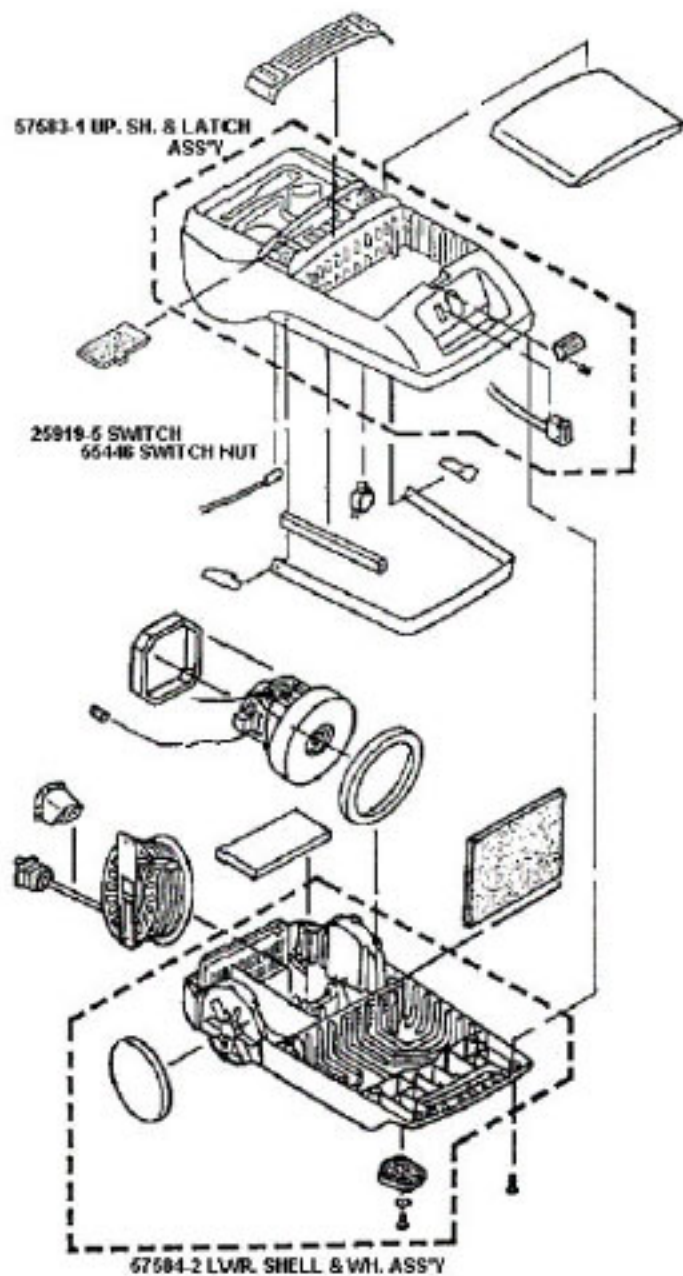

This Owner's Manual is provided and hosted by [Appliance Factory Parts](http://ApplianceFactoryParts.com).

Kenmore 860.21740 Owner's Manual

[Shop genuine replacement parts for Kenmore
860.21740](#)

[Find Your Kenmore Vacuum Cleaner Parts - Select From 746 Models](#)

----- Manual continues below part list -----

Available Replacement Parts for Kenmore 860.21740

[ER-1422](#)

BAG EUREKA 3 PACK

THE FOLLOWING PARTS ARE NOT ILLUSTRATED:

57554A R.P.I.
57399 OWNER'S MANUAL
37555 WIRING DIAGRAM
49589 WIRING DIAGRAM
65919-1 SH. GAS.
57471-2 GASKET
14171 BAG

MAIN UNIT - 6860A - 860.21740

Ref #	Part	Description	Comments	Qty
1	14568-1	BAG COVER & GRPHCS ASSY -		
2	26440-1	WHEEL - REAR		
3	26851-4	CONNECTOR ASSEMBLY		
4	26673	MOTOR ASSEMBLY - PACKAGED		
5	26715	GASKET - MOTOR MOUNTING		
6	27009-2	BUTTON - LATCH		
7	37403-1	CASTER		
8	37657	FILTER - MOTOR		
9	37966	SOUND FOAM		
10	38071-2	CLIP - FURNITURE GUARD (R)		
11	38072-2	CLIP - FURNITURE GUARD (L)		
12	38079-2	GUARD - FURNITURE		
13	39083	EXHAUST FILTER		
14	53197-1	SCREW PACKAGE		
15	53214-2	WIRE SPLICE 5		
16	53238-8	SCREW PACKAGE		
17	55446	NUT - SWITCH		
18	55463	GASKET - MOTOR STACK		
19	55794	SPRING		
20	55919-1	GASKET - SHELL		
21	56146	THERMOSTAT		
22	56326-1	WIRE TUBE (NLA)		
23	56376	WASHER		
24	57471-2	GASKET-SHELL (57471-1)		
25	52358	PAPER BAG PRG ASSY (STYLE		

BRUSHROLL - 6860A - 860.21740

Ref #	Part	Description	Comments	Qty
1	13236	TUBE - DISTURBULATOR		
2	25903	GASKET - SOLE PLATE (NLA)		
3	26679	DISTURBULATOR REPAIR KIT		
4	26680-2	DISTURBULATOR ASSY - CRTN		
5	26681	DISTURBULATOR REPAIR KIT		
6	26682	Discontinued, use 53282 (NLA)		
7	36660	GASKET - SOLE PLATE (NLA)		
8	37114	DISTURBULATOR PULLEY		
9	52282-3	Discontinued, use 52282- (NLA)		
10	53155	KLIPRING PACKAGE		
11	53158	LOCK NUT PACKAGE		
12	53182	WASHER PACKAGE		
13	53195	NUT - HEX PACKAGE		
14	53238-8	SCREW PACKAGE		
15	55191	WASHER - FELT		