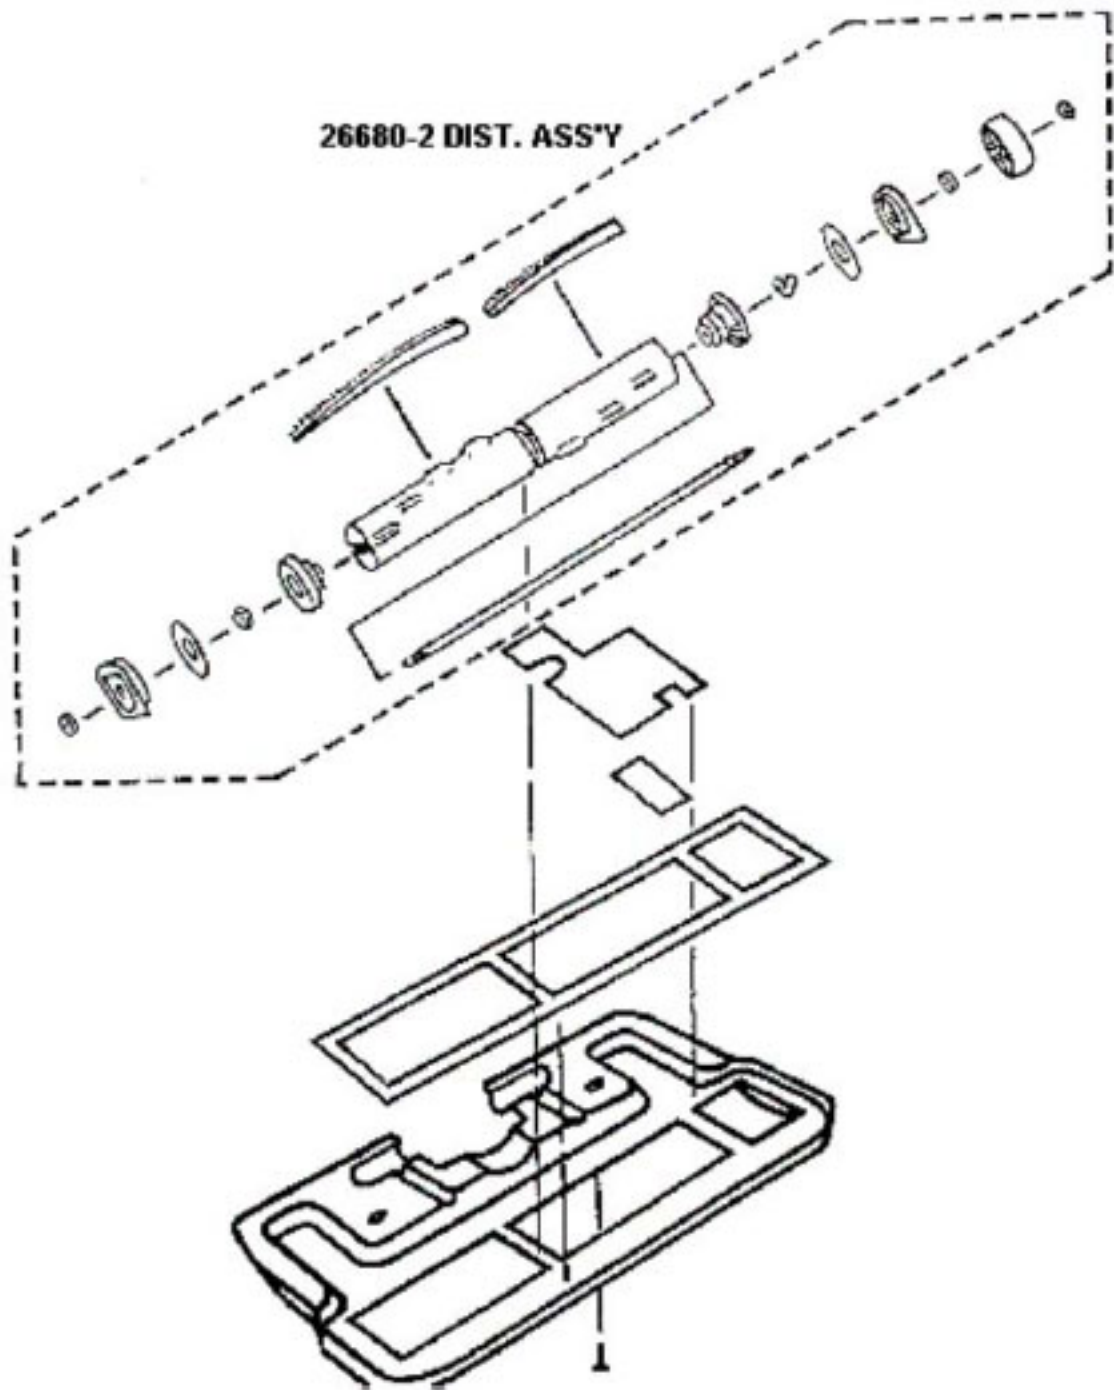

----- Manual continues below part list -----

Available Replacement Parts for Kenmore 860.21740

[ER-1422](#)

BAG EUREKA 3 PACK

THE FOLLOWING PARTS ARE NOT ILLUSTRATED:

57554A R.P.I.
57399 OWNER'S MANUAL
37555 WIRING DIAGRAM
49589 WIRING DIAGRAM
65919-1 SH. GAS.
57471-2 GASKET
14171 BAG

MAIN UNIT - 6860A - 860.21740

Ref #	Part	Description	Comments	Qty
1	14568-1	BAG COVER & GRPHCS ASSY -		
2	26440-1	WHEEL - REAR		
3	26851-4	CONNECTOR ASSEMBLY		
4	26673	MOTOR ASSEMBLY - PACKAGED		
5	26715	GASKET - MOTOR MOUNTING		
6	27009-2	BUTTON - LATCH		
7	37403-1	CASTER		
8	37657	FILTER - MOTOR		
9	37966	SOUND FOAM		
10	38071-2	CLIP - FURNITURE GUARD (R)		
11	38072-2	CLIP - FURNITURE GUARD (L)		
12	38079-2	GUARD - FURNITURE		
13	39083	EXHAUST FILTER		
14	53197-1	SCREW PACKAGE		
15	53214-2	WIRE SPLICE 5		
16	53238-8	SCREW PACKAGE		
17	55446	NUT - SWITCH		
18	55463	GASKET - MOTOR STACK		
19	55794	SPRING		
20	55919-1	GASKET - SHELL		
21	56146	THERMOSTAT		
22	56326-1	WIRE TUBE (NLA)		
23	56376	WASHER		
24	57471-2	GASKET-SHELL (57471-1)		
25	52358	PAPER BAG PRG ASSY (STYLE		

POWERHEAD - 6860A - 860.21740

Ref #	Part	Description	Comments	Qty
1	12578B-1	INLET - DIVIDER		
2	25789-3	HOSE		
3	26028-1	WINDOW - BELT		
4	35970-13	POLARIZED CORD & PLUG ASSY		
5	38237A-8	GUARD - FURNITURE		
6	36555-3	WHEEL		
7	36769-13	HANDLE SOCKET ASSY		
8	36879-3	STRAIGHT WAND ASSEMBLY		
9	36943	BELT - DRIVE		
10	36954A	COVER - GROUNDING		
11	48334	AXLE - WHEEL (155314)		
12	49110A	GUARD - BELT		
13	53190-1	BUSHING - STRAIN RELIEF-P		
14	53200	AXLE BEARING PK (55505 (NLA))		
15	53214-2	WIRE SPLICE 5		
16	53238-8	SCREW PACKAGE		
17	54039-4	HOUSING & GRAPHICS ASSY -		