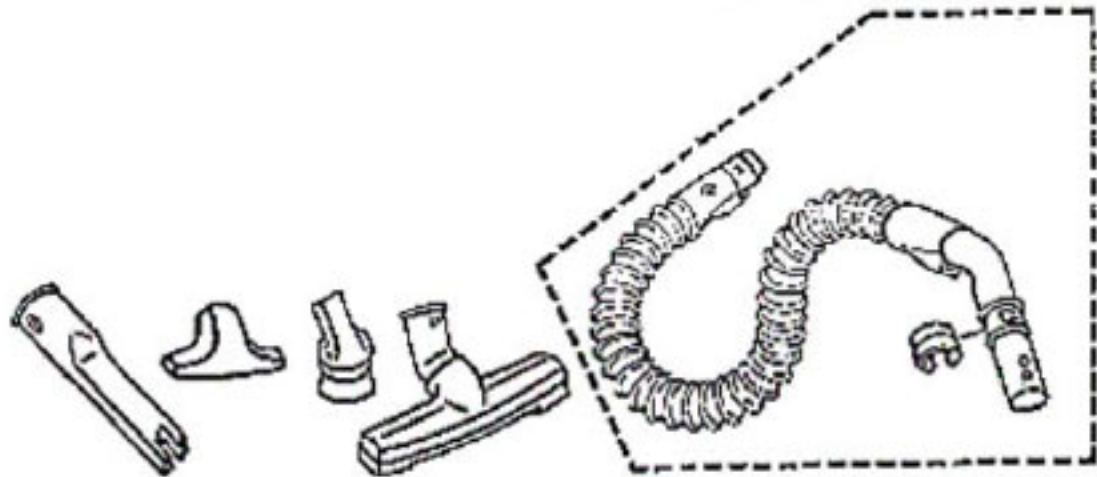

14463-2 HOSE ASS'Y

ACCESSORIES - 6860A - 860.21740

Ref #	Part	Description	Comments	Qty
1	14463-2	HOSE ASSEMBLY - CARTONED		
2	26002-6	FLOOR & WL BRUSH & ELBOW -		
3	26708-1	TOOL - CREVICE		
4	34272-5	BLEEDER		
5	34691-7	UPHOLSTERY NOZZLE ASSY -		
6	45947-7	DUSTING BRUSH - PACKAGED