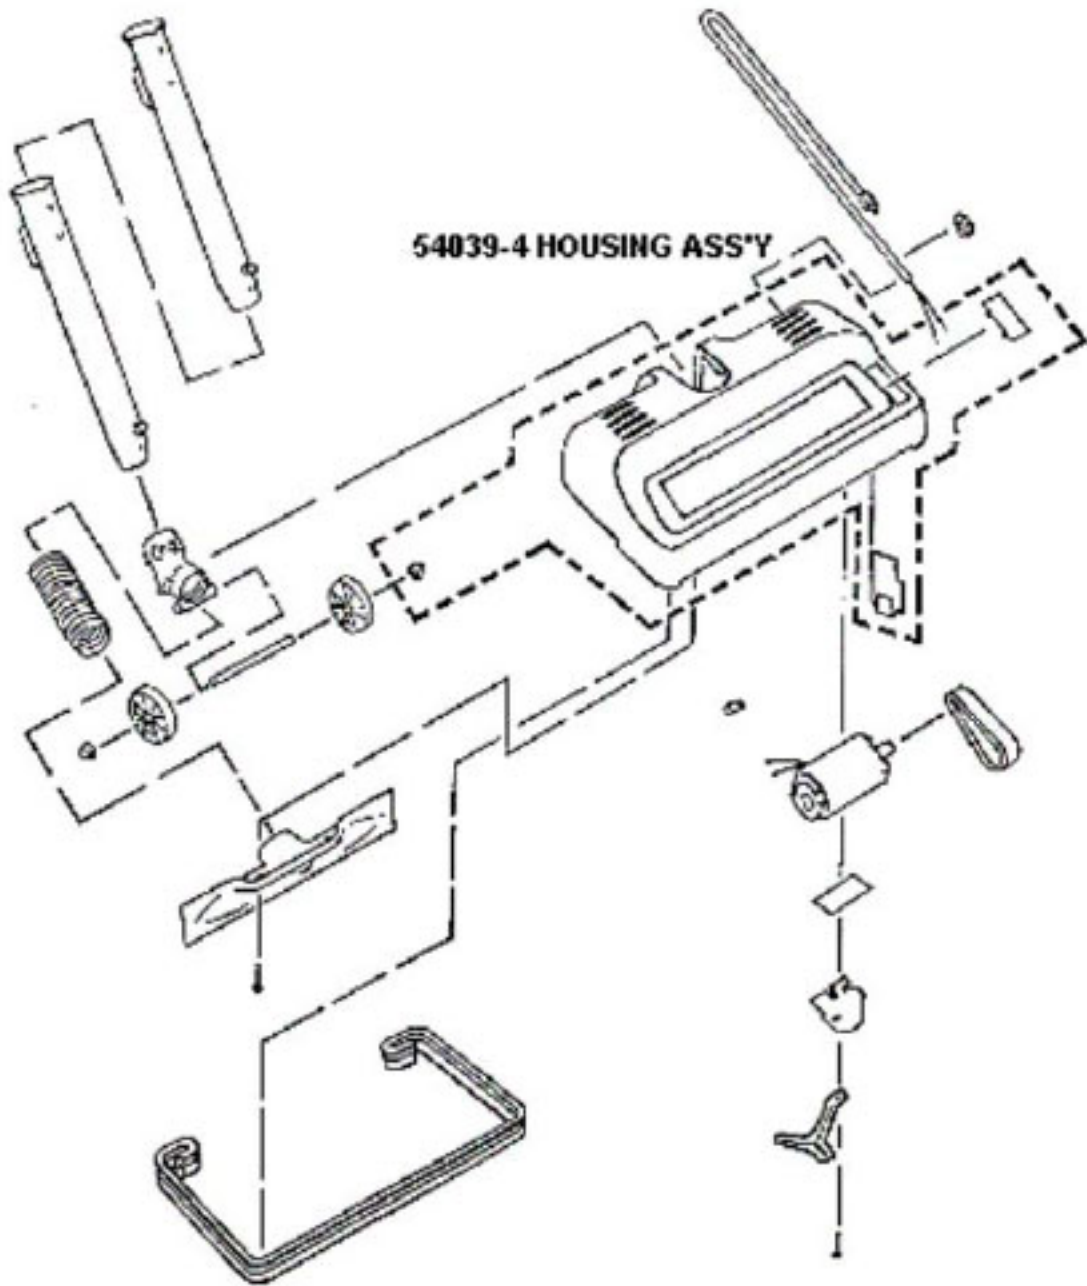

THE FOLLOWING PARTS ARE NOT ILLUSTRATED:

57554A R.P.I.
57399 OWNER'S MANUAL
37555 WIRING DIAGRAM
49589 WIRING DIAGRAM
65919-1 SH. GAS.
57471-2 GASKET
14171 BAG

MAIN UNIT - 6860A - 860.21740

Ref #	Part	Description	Comments	Qty
1	14568-1	BAG COVER & GRPHCS ASSY -		
2	26440-1	WHEEL - REAR		
3	26851-4	CONNECTOR ASSEMBLY		
4	26673	MOTOR ASSEMBLY - PACKAGED		
5	26715	GASKET - MOTOR MOUNTING		
6	27009-2	BUTTON - LATCH		
7	37403-1	CASTER		
8	37657	FILTER - MOTOR		
9	37966	SOUND FOAM		
10	38071-2	CLIP - FURNITURE GUARD (R)		
11	38072-2	CLIP - FURNITURE GUARD (L)		
12	38079-2	GUARD - FURNITURE		
13	39083	EXHAUST FILTER		
14	53197-1	SCREW PACKAGE		
15	53214-2	WIRE SPLICE 5		
16	53238-8	SCREW PACKAGE		
17	55446	NUT - SWITCH		
18	55463	GASKET - MOTOR STACK		
19	55794	SPRING		
20	55919-1	GASKET - SHELL		
21	56146	THERMOSTAT		
22	56326-1	WIRE TUBE (NLA)		
23	56376	WASHER		
24	57471-2	GASKET-SHELL (57471-1)		
25	52358	PAPER BAG PRG ASSY (STYLE		

POWERHEAD - 6860A - 860.21740

Ref #	Part	Description	Comments	Qty
1	12578B-1	INLET - DIVIDER		
2	25789-3	HOSE		
3	26028-1	WINDOW - BELT		
4	35970-13	POLARIZED CORD & PLUG ASSY		
5	38237A-8	GUARD - FURNITURE		
6	36555-3	WHEEL		
7	36769-13	HANDLE SOCKET ASSY		
8	36879-3	STRAIGHT WAND ASSEMBLY		
9	36943	BELT - DRIVE		
10	36954A	COVER - GROUNDING		
11	48334	AXLE - WHEEL (155314)		
12	49110A	GUARD - BELT		
13	53190-1	BUSHING - STRAIN RELIEF-P		
14	53200	AXLE BEARING PK (55505 (NLA)		
15	53214-2	WIRE SPLICE 5		
16	53238-8	SCREW PACKAGE		
17	54039-4	HOUSING & GRAPHICS ASSY -		