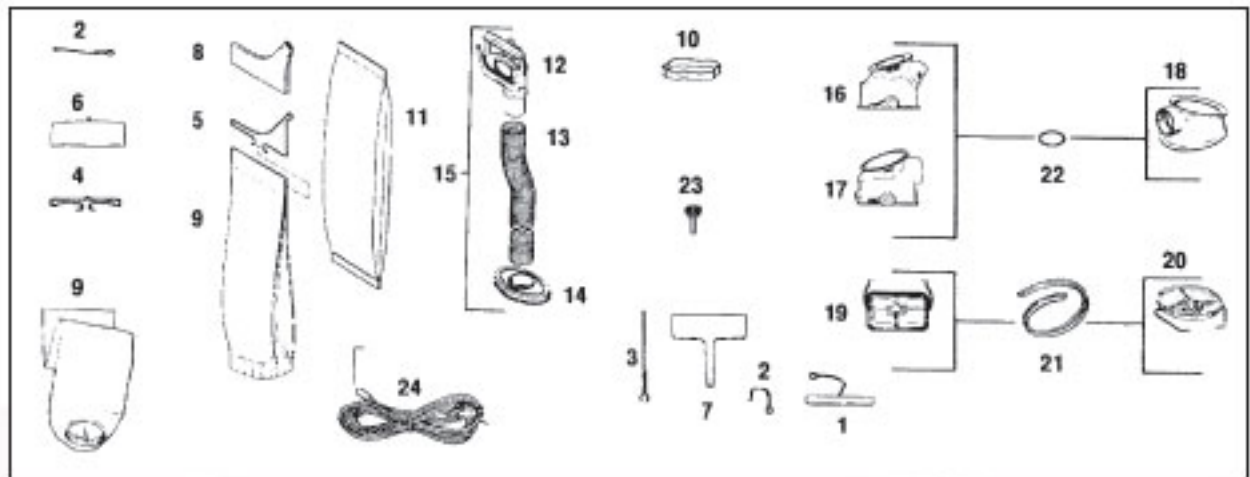

Original **KIRBY**

Emtor, Bag & Cord 505-3CB

Key	Description	Early*	D50 Tan	D80 Green	1CR Brown	1CB Rosewood	2CB Red	3CB Blue
1	Bag Clamp & Chain 505 - 561	K-1912						
2	Bag Chain & Loop 505 - 561	K-1913						
2	Bag Chain & Loop 562 - 1CB		K-191362	K-191362	K-191362	K-191362		
3	Bag Top Wire Loop						K-192173	
4	Top Bag Hanger	K-191762	K-191762	K-191762	K-191762	K-191762		
5	Top Bag Hanger						K-191776	K-191776
6	Top Bag Cover	K-191865	K-191865	K-191867	K-191869			
7	Top Bag Cover					K-191873		
8	Top Bag Cover						K-191876	K-191879
9	Cloth Bag Open Top	K-190082						
9	Cloth Bag W/Pocket		K-190065	K-190067	K-190073	K-190073	K-190077	K-190078
9	Cloth Bag Long Zipper							K-190079
10	Bag Guard	K-191662	K-191662	K-191667	K-191669	K-191684	K-191676	K-191679
11	Paper Bag 3 Pk							K-19067903
11	Paper Bag 9 Pk							NLA
12	Top Bag Adaptor							K-190479
13	Fill Tube							K-190379
14	Bottom Bag Adaptor							K-190179
15	Fill Tube Ass'y							K-189879
16	Emtor 505 - 515	K-1799						
17	Emtor 516 - D80	K-180062	K-180062	K-180062				
18	Emtor 1CR - 3CB				K-179978	K-179978	K-179978	K-179978
19	Emtor Tray Square	K-186062	K-186062	K-186067				
20	Emtor Tray Oval				K-186069	K-186073	K-186076	K-185979
21	Emtor Tray Felt	K-1861	K-1861	K-1861	K-186182	K-186182	K-186182	K-186182
22	Emtor Body Gasket	K-188056	K-188056	K-188056	K-188056	K-188056	K-188056	K-188056
23	Sweet Air Plug 505/561	K-182361						
24	Cord Ass'y	K-192062	K-192062	K-192067	K-192069	K-192073	K-192076	K-192079

* MODEL BREAKDOWNS VARY - SEE DESCRIPTION FOR MODEL
MANY EARLY RED AND GRAY PARTS ARE NO LONGER AVAILABLE.