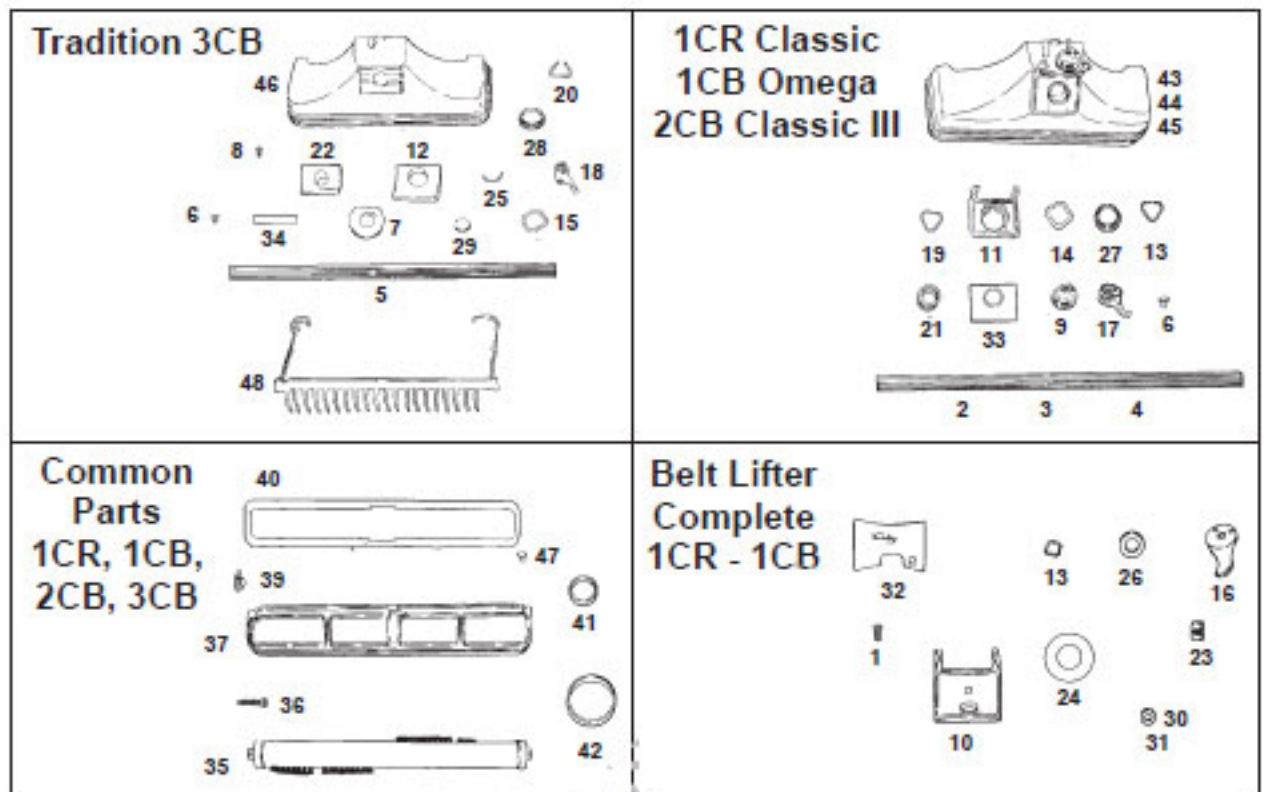

Original **KIRBY**

Rug Nozzle Models, 1CR CLASSIC Brown, 1CB OMEGA Rosewood, 2CB CLASSIC III Red, 3CB TRADITION Blue,

KEY	PART NO.	DESCRIPTION	KEY	PART NO.	DESCRIPTION
1	K-134758	Belt Lifter, Fan Housing Solfew	26	K-145469	Belt Lifter Bearing
2	K-140489	Nozzle Bumper Brown	27	K-145478	Belt Lifter Bearing White
3	K-140473	Nozzle Bumper Rosewood	28	K-145479	Belt Lifter Bearing
4	K-140476	Nozzle Bumper Red	29	K-145879	Belt Lifter Lens
5	K-140479	Nozzle Bumper Blue	30	K-145889	Belt Lifter Thin Spacer
6	K-140889	Nozzle Bumper Rivet	31	K-145969	Belt Lifter Thick Spacer
7	K-141079	Belt Lifter Bearing	32	K-146373	Belt Lifter
8	K-143079	Belt Lifter Stop Rivet			Insert Label Rosewood
9	K-143179	Air Adjusting Plate	33	K-146376	Belt Lifter Label Red
10	K-144089	Belt Lifter Casting	34	K-146379	Belt Lifter Label Blue
11	K-144076	Belt Lifter Casting	35	K-152575	Brush Roll Complete
12	K-144079	Belt Lifter Casting	36	NLA	Brush Adjusting Screw
13	NLA	Belt Lifter Wave Washer (Order K-144178)	37	K-154479	Rug Plate and Gasket
14	K-144178	Belt Lifter Spring Washer	38	K-1545	Headlight Bumper Rivet (Not Shown)
15	K-144179	Belt Lifter Spring Washer	39	K-154769	Rug Plate Hinge
16	K-144273	Belt Lifter Hook	40	K-154870	Rug Plate Gasket
17	K-144276	Belt Lifter Hook	41	K-155281	Brush Thread Guard
18	K-144279	Belt Lifter Hook	42	K-159058	Brush Belt
19	K-144478	Belt Lifter Spring Clip	43	K-159570	Nozzle Complete Less Brush Brown
20	K-144479	Belt Lifter Spring Clip	44	K-159573	Nozzle Complete Less Brush Rosewood
21	K-144576	Belt Lifter Cap Lens	45	K-159576	Nozzle Complete Less Brush Red
22	K-144579	Belt Lifter Lens Holder	46	K-159579	Nozzle Complete Less Brush Blue
23	K-144889	Belt Lifter Assembly Nut	47	K-1864	Rug Plate Hinge Rivet
24	K-145389	Belt Lifter Indicator Label	48	NLA	Shag Rake Complete Blue
25	K-145379	Belt Lifter Lens Clip			

NLA = No Longer Available