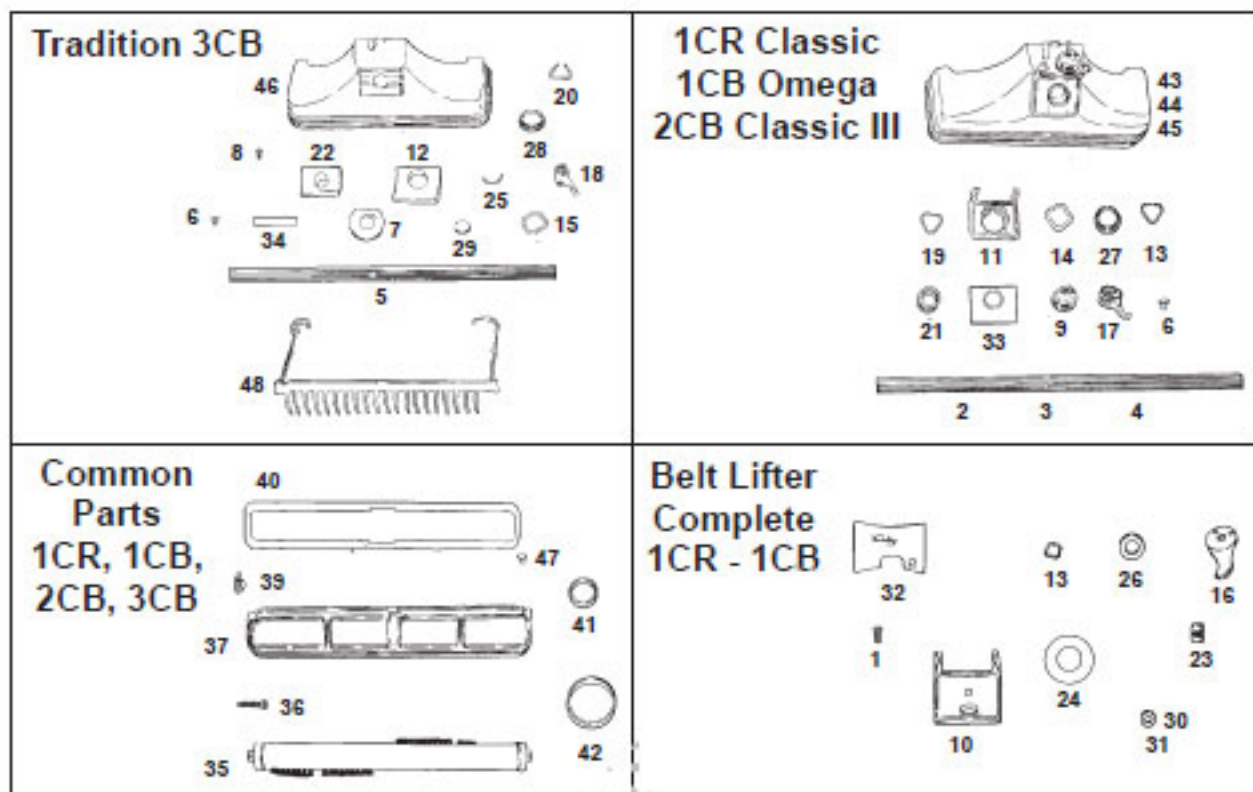

Original **KIRBY**

Rug Nozzle Models, 1CR CLASSIC Brown, 1CB OMEGA Rosewood, 2CB CLASSIC III Red, 3CB TRADITION Blue,

KEY	PART NO.	DESCRIPTION	KEY	PART NO.	DESCRIPTION
1	K-134758	Belt Lifter, Fan Housing Soflew	26	K-145469	Belt Lifter Bearing
2	K-140489	Nozzle Bumper Brown	27	K-145478	Belt Lifter Bearing White
3	K-140473	Nozzle Bumper Rosewood	28	K-145479	Belt Lifter Bearing
4	K-140476	Nozzle Bumper Red	29	K-145879	Belt Lifter Lens
5	K-140479	Nozzle Bumper Blue	30	K-145889	Belt Lifter Thin Spacer
6	K-140889	Nozzle Bumper Rivet	31	K-145969	Belt Lifter Thick Spacer
7	K-141079	Belt Lifter Bearing	32	K-146373	Belt Lifter
8	K-143079	Belt Lifter Stop Rivet			Insert Label Rosewood
9	K-143179	Air Adjusting Plate	33	K-146376	Belt Lifter Label Red
10	K-144089	Belt Lifter Casting	34	K-146379	Belt Lifter Label Blue
11	K-144076	Belt Lifter Casting	35	K-152575	Brush Roll Complete
12	K-144079	Belt Lifter Casting	36	NLA	Brush Adjusting Screw
13	NLA	Belt Lifter Wave Washer (Order K-144178)	37	K-154479	Rug Plate and Gasket
14	K-144178	Belt Lifter Spring Washer	38	K-1545	Headlight Bumper Rivet (Not Shown)
15	K-144179	Belt Lifter Spring Washer	39	K-154769	Rug Plate Hinge
16	K-144273	Belt Lifter Hook	40	K-154870	Rug Plate Gasket
17	K-144276	Belt Lifter Hook	41	K-155281	Brush Thread Guard
18	K-144279	Belt Lifter Hook	42	K-159058	Brush Belt
19	K-144478	Belt Lifter Spring Clip	43	K-159570	Nozzle Complete Less Brush Brown
20	K-144479	Belt Lifter Spring Clip	44	K-159573	Nozzle Complete Less Brush Rosewood
21	K-144576	Belt Lifter Cap Lens	45	K-159576	Nozzle Complete Less Brush Red
22	K-144579	Belt Lifter Lens Holder	46	K-159579	Nozzle Complete Less Brush Blue
23	K-144889	Belt Lifter Assembly Nut	47	K-1864	Rug Plate Hinge Rivet
24	K-145389	Belt Lifter Indicator Label	48	NLA	Shag Rake Complete Blue
25	K-145379	Belt Lifter Lens Clip			