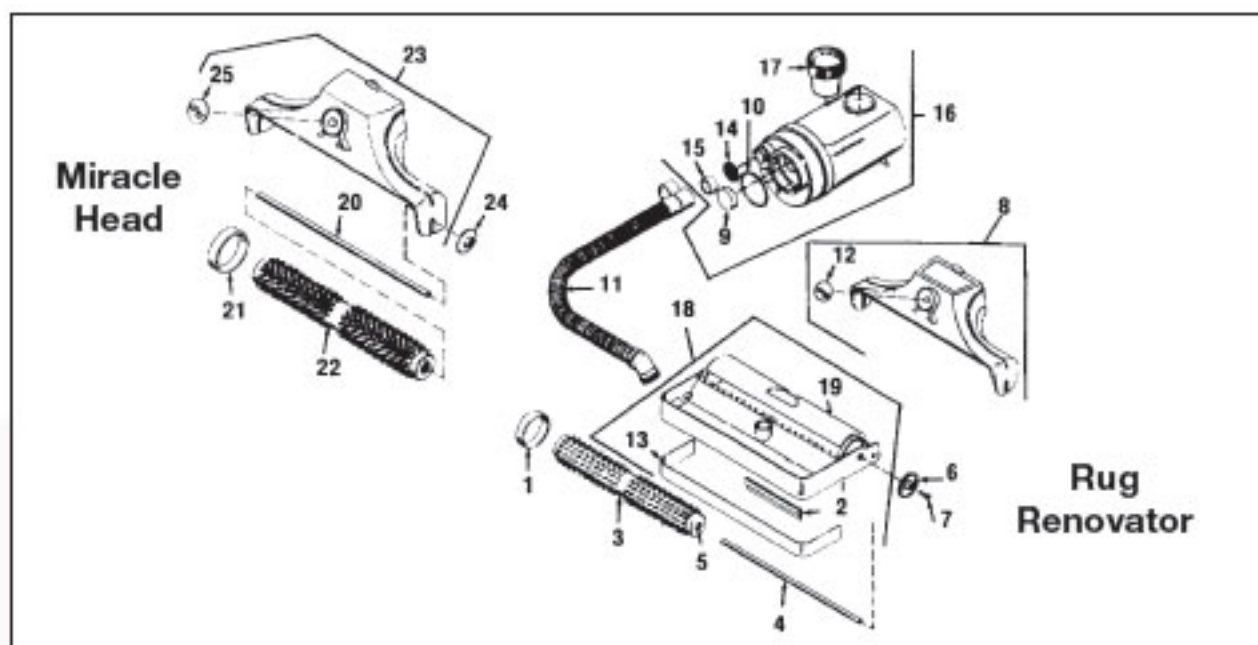

Original **KIRBY**

Miracle Head & Rug Renovator D50-2HD

KEY	DESCRIPTION	D50/ 1CR	1CB/ 3CB	1HD	2HD	2HD
1	Belt	K-301289	K-301289	K-301289	K-301289	K-301289
2	Belt Baffle Strip	K-305201	K-305201	K-305201	K-305201	K-305201
3	Brush Renovator	K-305864	K-305864	K-305864	K-305864	K-305864
4	Brush Axle	K-306187	K-306187	K-306187	K-306187	K-306187
5	Brush Bearing	K-305987	K-305987	K-305987	K-305987	K-305987
6	Bumper			K-306384	K-306384	K-306384
7	Bumper Screw			K-306264	K-306264	K-306264
8	Casting	K-303269	K-303269	K-303188	K-303188	K-303188
9	Filter Sponge	K-307364	K-307364	K-307364	K-307364	K-307364
10	Gasket	K-188087	K-188087	K-188087	K-188087	K-188087
11	Hose	K-308084	K-308084	K-308084	K-308084	K-308084
12	Label	N/A	K-303984	K-303981	K-303984	K-303988
13	Suds Leveler	K-305484	K-305484	K-305484	K-305484	K-305484
14	Suds Screen	K-307581	K-307581	K-307581	K-307581	K-307581
15	Suds Screen Retainer	K-307665	K-307665	K-307665	K-307665	K-307665
16	Tank Complete W/Cup	K-306784	K-306784	K-306784	K-306784	K-306784
17	Tank Cup	K-308984	K-308984	K-308984	K-308984	K-308984
18	Tray Less Brush	K-304784	K-304784	K-304784	K-304784	K-304784
19	RR Plastic Shield	K-304484	K-304484	K-304484	K-304484	K-304484
20	Axle Shaft	K-3020	K-3020	K-3020	K-3020	K-3020
21	Belt	K-301289	K-301289	K-301289	K-301289	K-301289
22	Brush Miracle Head	K-300965	K-300965	K-300965	K-300965	K-300965
23	Casting	NLA	NLA	K-303188	K-303188	K-303188
	Casting 2CB/3CB		NLA			
24	Bumper W/Screw	K-302179	K-302179			
	Bumper Only			K-306384	K-306384	K-306384
	Screw Only			K-306264	K-306264	K-306264
25	Belt Lifter Label		K-303988	K-303988	K-303988	K-303988

NLA = No Longer Available

KIRBY IS CONSOLIDATING PARTS
COLORS ON OLDER MODELS