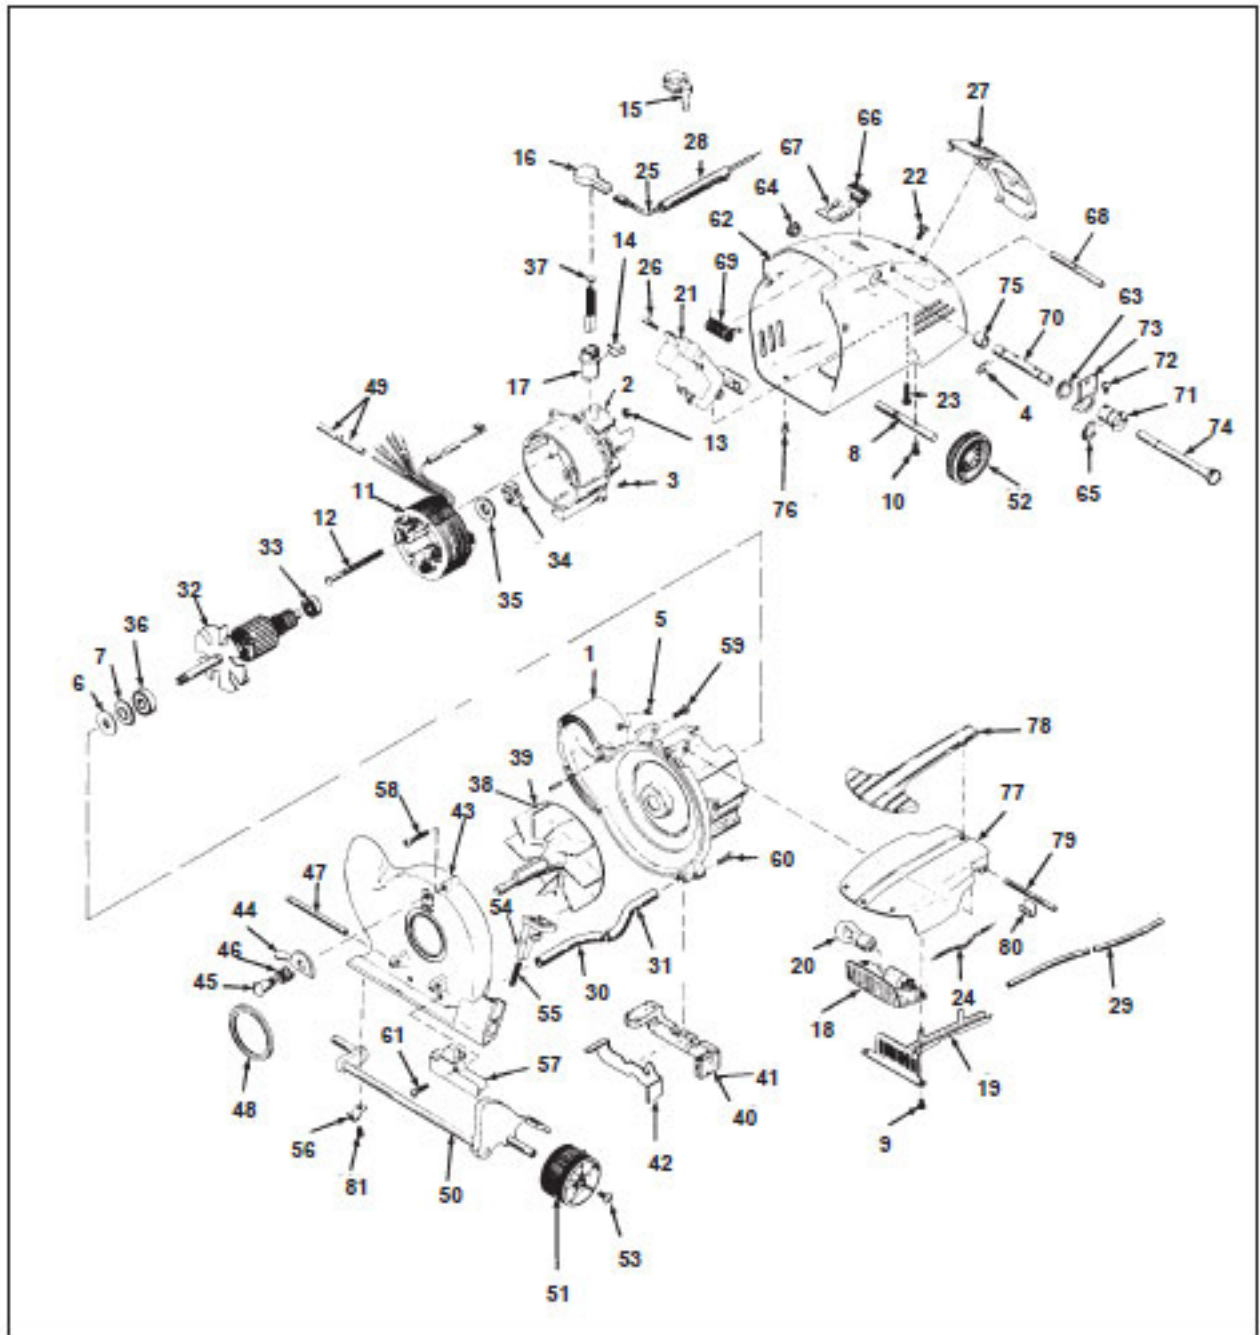

KIRBY Original

Model 1CB OMEGA

Original **KIRBY**

Model 1CB OMEGA

KEY	PART NO.	DESCRIPTION	KEY	PART NO.	DESCRIPTION
1	K-100076	Motor Casting	43	K-120073	Fan Case
2	K-100180	Motor Bell Housing	44	K-121056	Nozzle Lock
3	K-100276	Bell Housing Screw	45	K-1211	Nozzle Lock Screw
4	K-1005	Handle Fork Pin Spring Clip	46	K-1212	Nozzle Lock Spring
5	K-100656	Motor Connector Pin	47	K-121656	Nozzle Attachment Shaft
6	K-100773	Front Bearing Seal	48	K-122068	Nozzle Seal Ring
7	K-100873	Front Bearing Seal Retainer	49	K-124586	Insulation Tube
8	K-102069	Rear Wheel Shaft	50	K-131673	Front Bracket Shaft
9	K-102168	Headlight Axle Clamp Screw	51	K-131973	Front Wheel Rosewood
10	K-102269	Rear Axle Screw	52	K-132073	Rear Wheel Rosewood
11	K-103973	Field	53	K-1321	Wheel Mounting Screw
12	K-104673	Field Screw	54	K-631589	Ratchet Lock
13	K-104773	Field Screw Nut	55	K-1331	Ratchet Lock Spring
14	K-106859	Commutator Brush Retainer Clip	56	K-134073	Front Shaft Clamp
15	K-107173	Commutator Brush Cap	57	K-134380	Speed Switch
16	K-107185	Commutator Brush Cap	58	K-136673	Fan Housing Screw Long
17	K-107276	Commutator Brush Holder	59	K-134076	Fan Housing Screw Short
18	K-108973	Headlight Lens Assembly	60	K-135380	Fan Housing/Motor Housing Screw
19	K-109073	Lens Wire Cover	61	K-135073	Speed Switch Mounting Screw
20	K-109273	Headlight Bulb		K-135576	Motor Shell Housing
21	NLA	Foot Switch Rosewood (Order K-110578)	63	K-135860	Shell Bushing Large
22	K-110673	Foot Switch Top Screw	64	K-135960	Shell Bushing Small
23	K-110773	Foot Switch Bottom Screw	65	K-136373	Bushing Spring Clip
24	K-110873	Headlight Wire White	66	K-136673	Lock Button Rosewood
25	K-110985	Black Wire W/Terminal	67	K-136759	Lock Button Spring
26	K-111180	Foot Switch Clip	68	K-136959	Handle Lock Shaft
27	K-111273	Scuff Plate Rosewood	69	K-137073	Handle Fork Spring
28	K-111573	Brush Lead Tube Black	70	K-137173	Handle Fork Spring Shaft
29	K-111678	Headlight Tubing White	71	K-137273	Handle Fork Spring Bushing
30	K-111873	Speed Switch Lead Tube	72	K-137373	Handle Fork Spring Bushing Screw
31	K-111973	Speed Switch Lead Tube	73	K-137556	Handle Fork Spring Yoke
32	K-114973	Armature	74	K-137879	Handle Fork Pin
33	K-115573	Rear Bearing	75	K-137973	Handle Fork Oilite Bearing
34	K-115674	Rear Bearing Spring	76	K-138470	Motor Shell Mounting
35	K-115774	Rear Bearing Washer	77	K-160073	Headlight Cap
36	K-116073	Front Bearing			Complete Rosewood
37	K-118076	Commutator Carbon Brush	78	K-161973	Headlight Bumper Rosewood
38	NLA	Fan Complete Metal	79	K-163156	Headlight Cap Hinge Pin
39	K-119078	Fan Complete Lexan	80	K-163259	Headlight Spring Cover Clip
40	K-119273	Motor Vent Seal	81	K-193281	Front Axle Clamp Screw
41	K-119276	Motor Vent Seal			NLA = No Longer Available
42	K-119373	Vent Seal Board			