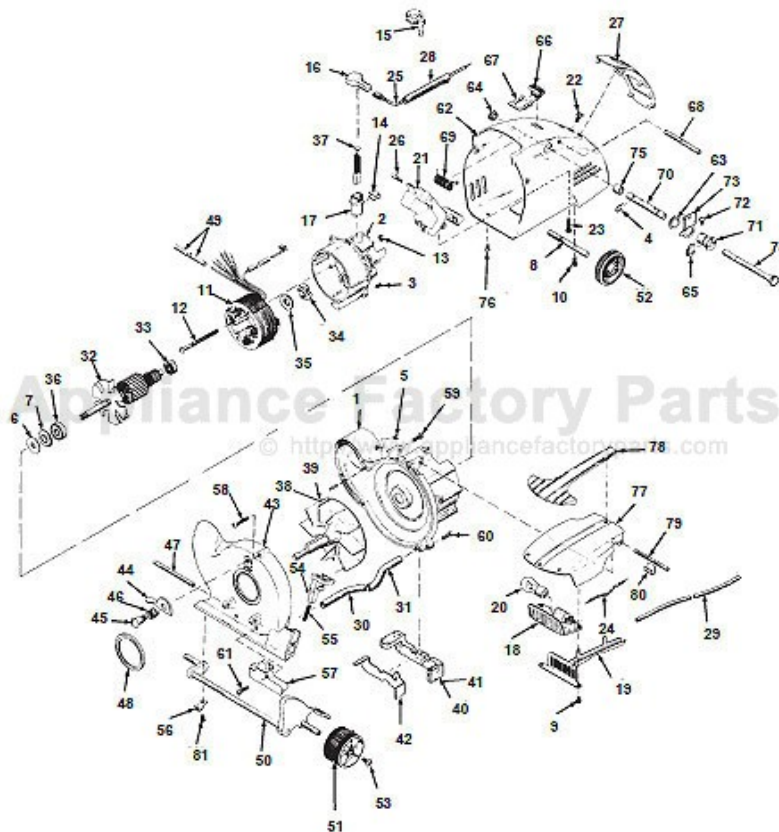

[Find Your Kirby Vacuum Cleaner Parts - Select From 64 Models](#)

----- Manual continues below part list -----