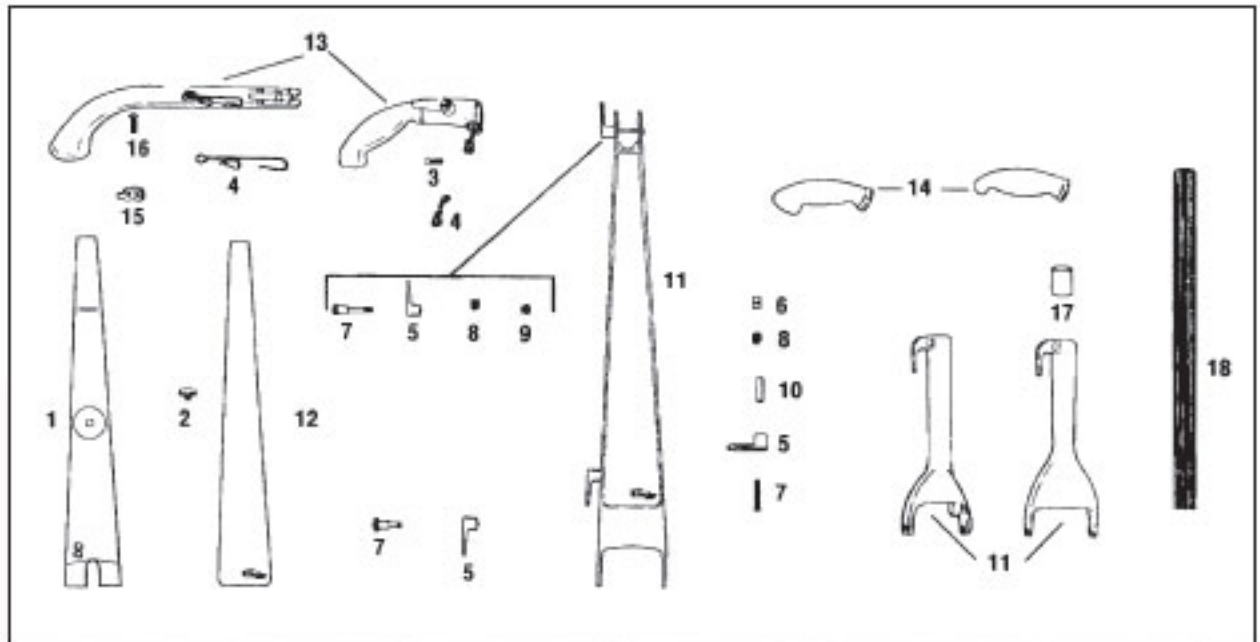

Original **KIRBY**

Handle Group 505-3CB

KEY	DESCRIPTION	505-508	516-517	DUAL 90 D90 (GREEN)	CLASSIC 1CR (BROWN)	OMEGA 1CB (ROSEWOOD)	CLASSIC III 2CB (RED)	TRADITION 3CB (BLUE)		
		509-510	518-519						515	D50
1	Back Cover	N/A	N/A	N/A	K-174573	K-174573	K-174576	K-174579		
2	Back Cover Screw	N/A	N/A	N/A	K-174973	K-174973	K-174976	K-174979		
3	Clamp Screw	K-1714	K-1714	N/A	N/A	N/A	N/A	N/A		
4	Cord/Bag Hook	N/A	N/A	K-173676	K-173676	K-173676	K-173676	K-173676		
5	Cord Swivel Hook	K-1717	K-1717	K-173867	K-173867	K-173867	K-173876	K-173879		
6	Cord Swivel Hook Flat Nut	K-1708	K-1708	N/A	N/A	N/A	N/A	N/A		
7	Cord Swivel Hook Screw	K-1709	K-1709	K-174067	K-174067	K-174067	K-174067	K-174067		
8	Cord Swivel Hook Spring	K-1706	K-1706	K-174167	K-174167	K-174167	K-174167	K-174167		
9	Cord Swivel Hook Stud Nut	N/A	N/A	K-175168	K-175168	K-175168	K-175168	K-175168		
10	Cord Swivel Hook Tube	K-1707	K-1707	N/A	N/A	N/A	N/A	N/A		
11	Fork	K-1725	K-172556	K-173067	K-173073	K-173073	K-173076	K-175079		
12	Front Label	N/A	N/A	K-174367	K-174373	K-174373	K-174376	K-174379		
13	Grip Complete	K-172762	K-172762	K-173367	K-173369	K-173373	K-173377	K-173379		
14	Grip Cover	K-1712	K-171263	N/A	N/A	N/A	N/A	N/A		
15	Hook Retainer	N/A	N/A	K-175276	K-175276	K-175276	K-175276	K-175276		
16	Hook Retainer Screw	N/A	N/A	K-175376	K-175376	K-175376	K-175376	K-175376		
17	Insulator Cup	K-172159	K-172159	N/A	N/A	N/A	N/A	N/A		
18	Middle Tube	K-170058	K-170058	N/A	N/A	N/A	N/A	N/A		
19	Shoulder Hook Screw	N/A	N/A	K-174467	K-174467	K-174467	K-174467	K-174467		

KIRBY IS CONSOLIDATING PARTS
COLORS ON OLDER MODELS