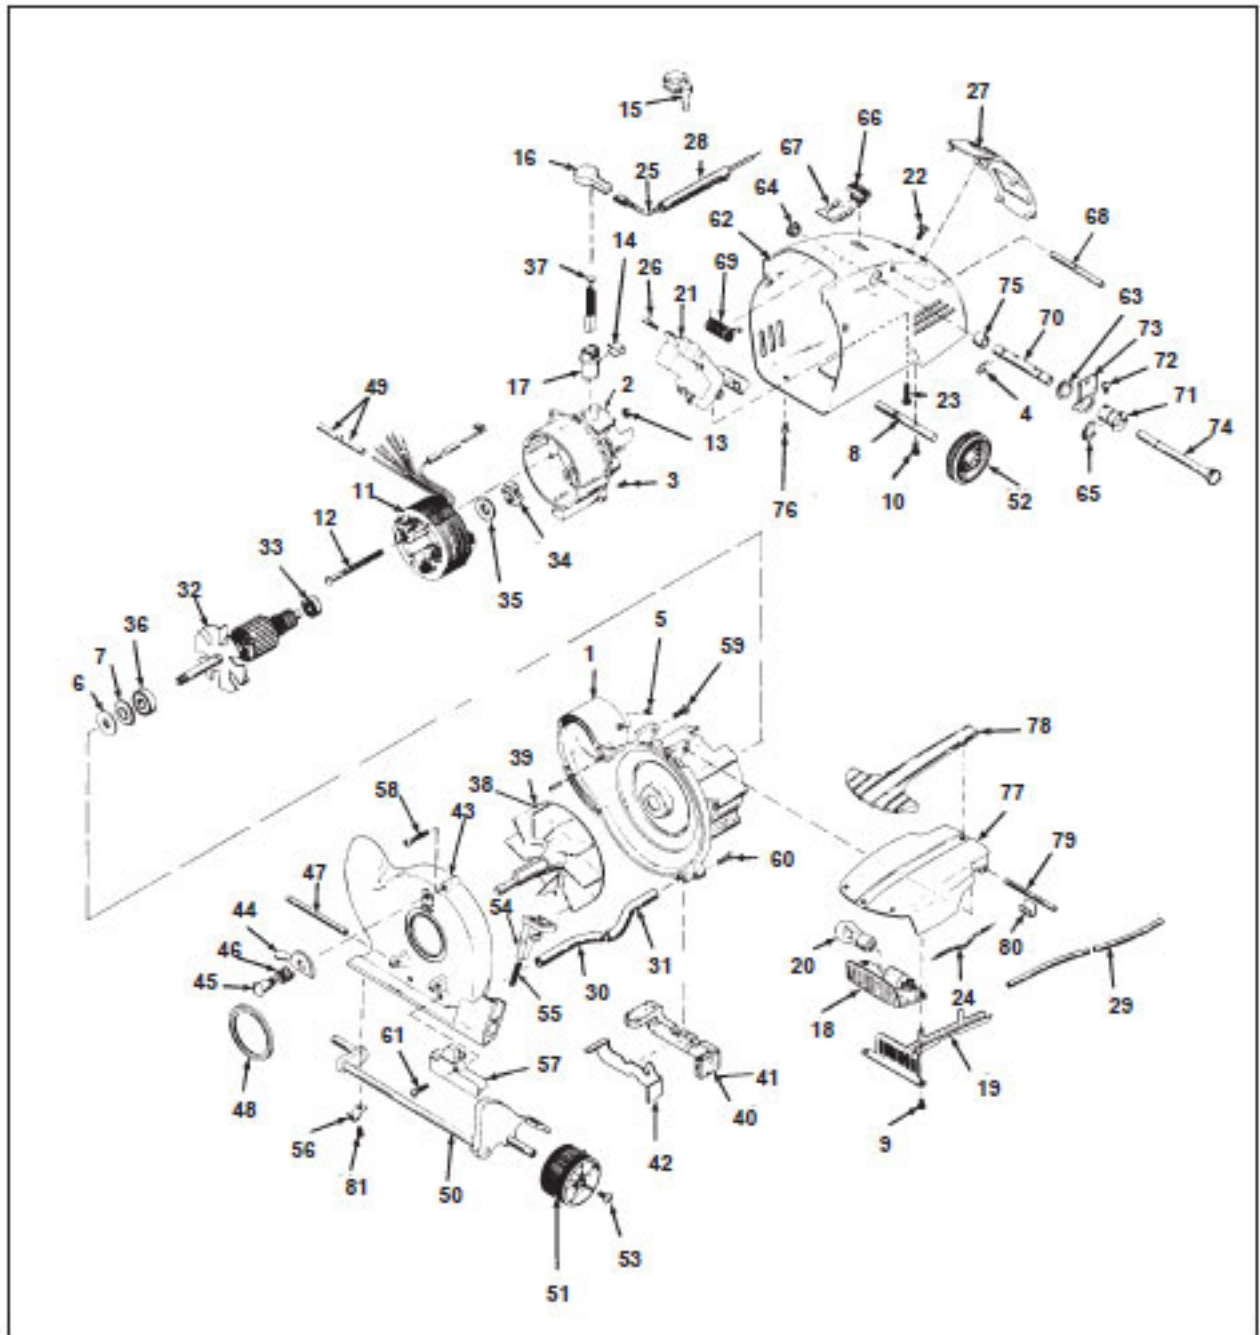

# KIRBY Original

Model 1CB OMEGA