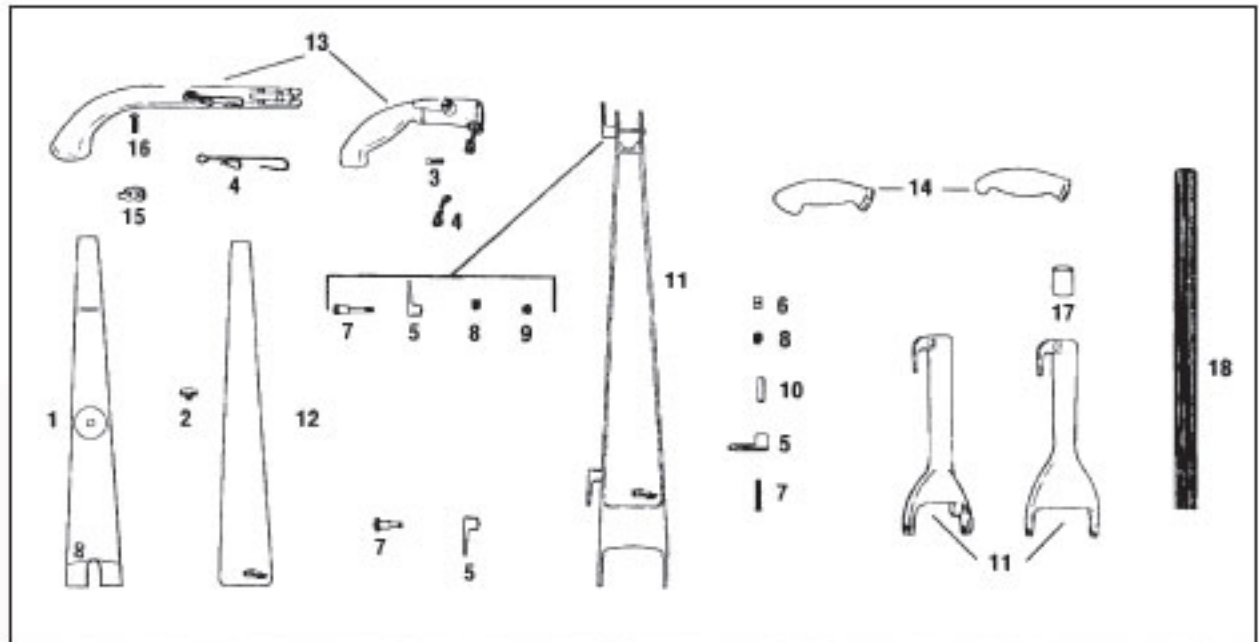

Original **KIRBY**

Handle Group 505-3CB

KEY	DESCRIPTION	505-508	516-517	DUAL 90 D90 (GREEN)	CLASSIC 1CR (BROWN)	OMEGA 1CB (ROSEWOOD)	CLASSIC III 2CB (RED)	TRADITION 3CB (BLUE)				
		509-510	518-519						511-512	560-561	513-514	562-VII
		515	D50									
1	Back Cover	N/A	N/A	N/A	K-174573	K-174573	K-174576	K-174579				
2	Back Cover Screw	N/A	N/A	N/A	K-174973	K-174973	K-174976	K-174979				
3	Clamp Screw	K-1714	K-1714	N/A	N/A	N/A	N/A	N/A				
4	Cord/Bag Hook	N/A	N/A	K-173676	K-173676	K-173676	K-173676	K-173676				
5	Cord Swivel Hook	K-1717	K-1717	K-173867	K-173867	K-173867	K-173876	K-173879				
6	Cord Swivel Hook Flat Nut	K-1708	K-1708	N/A	N/A	N/A	N/A	N/A				
7	Cord Swivel Hook Screw	K-1709	K-1709	K-174067	K-174067	K-174067	K-174067	K-174067				
8	Cord Swivel Hook Spring	K-1706	K-1706	K-174167	K-174167	K-174167	K-174167	K-174167				
9	Cord Swivel Hook Stud Nut	N/A	N/A	K-175168	K-175168	K-175168	K-175168	K-175168				
10	Cord Swivel Hook Tube	K-1707	K-1707	N/A	N/A	N/A	N/A	N/A				
11	Fork	K-1725	K-172556	K-173067	K-173073	K-173073	K-173076	K-175079				
12	Front Label	N/A	N/A	K-174367	K-174373	K-174373	K-174376	K-174379				
13	Grip Complete	K-172762	K-172762	K-173367	K-173369	K-173373	K-173377	K-173379				
14	Grip Cover	K-1712	K-171263	N/A	N/A	N/A	N/A	N/A				
15	Hook Retainer	N/A	N/A	K-175276	K-175276	K-175276	K-175276	K-175276				
16	Hook Retainer Screw	N/A	N/A	K-175376	K-175376	K-175376	K-175376	K-175376				
17	Insulator Cup	K-172159	K-172159	N/A	N/A	N/A	N/A	N/A				
18	Middle Tube	K-170058	K-170058	N/A	N/A	N/A	N/A	N/A				
19	Shoulder Hook Screw	N/A	N/A	K-174467	K-174467	K-174467	K-174467	K-174467				

KIRBY IS CONSOLIDATING PARTS
COLORS ON OLDER MODELS