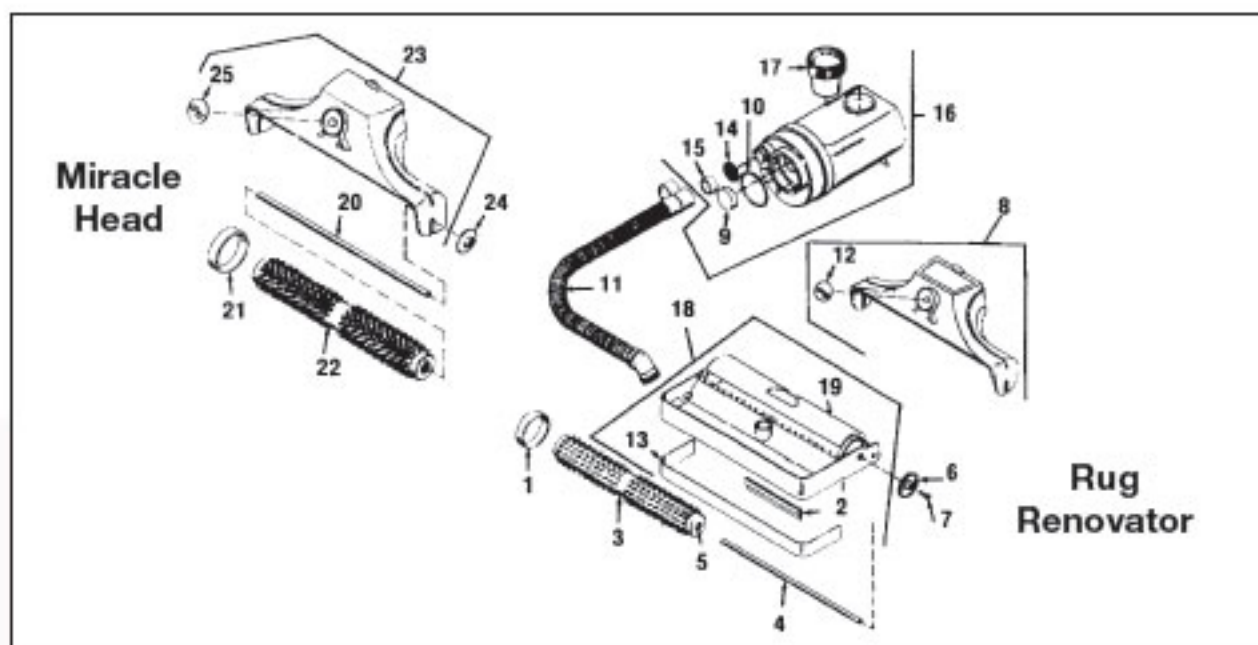

Original **KIRBY**

Miracle Head & Rug Renovator D50-2HD

KEY	DESCRIPTION	D50/ 1CR	1CB/ 3CB	1HD	2HD	2HD
1	Belt	K-301289	K-301289	K-301289	K-301289	K-301289
2	Belt Baffle Strip	K-305201	K-305201	K-305201	K-305201	K-305201
3	Brush Renovator	K-305864	K-305864	K-305864	K-305864	K-305864
4	Brush Axle	K-306187	K-306187	K-306187	K-306187	K-306187
5	Brush Bearing	K-305987	K-305987	K-305987	K-305987	K-305987
6	Bumper			K-306384	K-306384	K-306384
7	Bumper Screw			K-306264	K-306264	K-306264
8	Casting	K-303269	K-303269	K-303188	K-303188	K-303188
9	Filter Sponge	K-307364	K-307364	K-307364	K-307364	K-307364
10	Gasket	K-188087	K-188087	K-188087	K-188087	K-188087
11	Hose	K-308084	K-308084	K-308084	K-308084	K-308084
12	Label	N/A	K-303984	K-303981	K-303984	K-303988
13	Suds Leveler	K-305484	K-305484	K-305484	K-305484	K-305484
14	Suds Screen	K-307581	K-307581	K-307581	K-307581	K-307581
15	Suds Screen Retainer	K-307665	K-307665	K-307665	K-307665	K-307665
16	Tank Complete W/Cup	K-306784	K-306784	K-306784	K-306784	K-306784
17	Tank Cup	K-308984	K-308984	K-308984	K-308984	K-308984
18	Tray Less Brush	K-304784	K-304784	K-304784	K-304784	K-304784
19	RR Plastic Shield	K-304484	K-304484	K-304484	K-304484	K-304484
20	Axle Shaft	K-3020	K-3020	K-3020	K-3020	K-3020
21	Belt	K-301289	K-301289	K-301289	K-301289	K-301289
22	Brush Miracle Head	K-300965	K-300965	K-300965	K-300965	K-300965
23	Casting	NLA	NLA	K-303188	K-303188	K-303188
24	Casting 2CB/3CB		NLA			
	Bumper W/Screw	K-302179	K-302179			
	Bumper Only			K-306384	K-306384	K-306384
	Screw Only			K-306264	K-306264	K-306264
25	Belt Lifter Label		K-303988	K-303988	K-303988	K-303988

NLA = No Longer Available

KIRBY IS CONSOLIDATING PARTS
COLORS ON OLDER MODELS