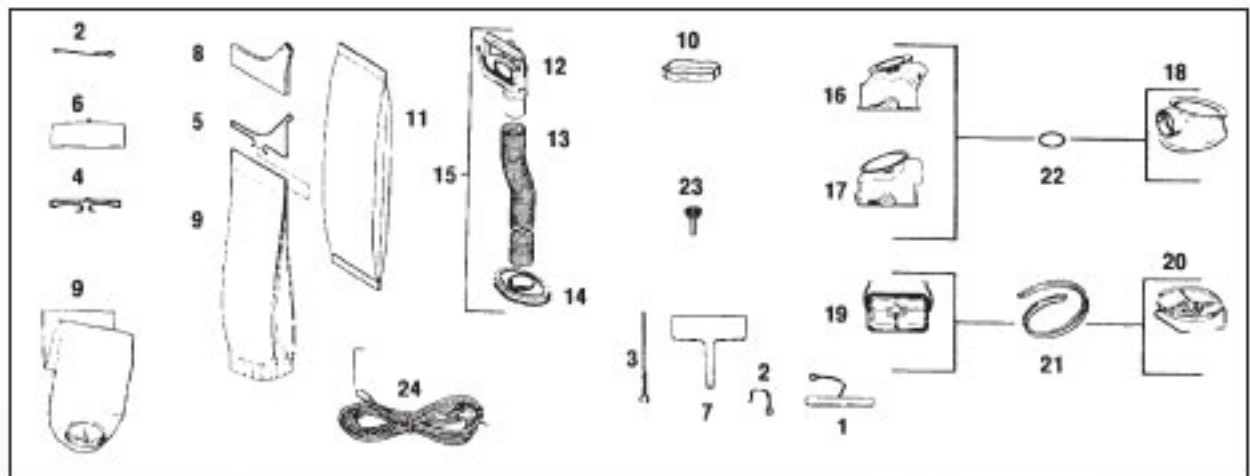

Original **KIRBY**

Emtor, Bag & Cord 505-3CB

Key	Description	Early*	D50 Tan	D80 Green	1CR Brown	1CB Rosewood	2CB Red	3CB Blue
1	Bag Clamp & Chain 505 - 561	K-1912						
2	Bag Chain & Loop 505 - 561	K-1913						
2	Bag Chain & Loop 562 - 1CB		K-191362	K-191362	K-191362	K-191362		
3	Bag Top Wire Loop						K-192173	
4	Top Bag Hanger	K-191762	K-191762	K-191762	K-191762	K-191762		
5	Top Bag Hanger						K-191776	K-191776
6	Top Bag Cover	K-191865	K-191865	K-191867	K-191869			
7	Top Bag Cover					K-191873		
8	Top Bag Cover						K-191876	K-191879
9	Cloth Bag Open Top	K-190062						
9	Cloth Bag W/Pocket		K-190065	K-190067	K-190073	K-190073	K-190077	K-190078
9	Cloth Bag Long Zipper							K-190079
10	Bag Guard	K-191662	K-191662	K-191667	K-191669	K-191684	K-191676	K-191679
11	Paper Bag 3 Pk							K-19067903
11	Paper Bag 9 Pk							NLA
12	Top Bag Adaptor							K-190479
13	Fill Tube							K-190379
14	Bottom Bag Adaptor							K-190179
15	Fill Tube Ass'y							K-189879
16	Emtor 505 - 515	K-1799						
17	Emtor 516 - D80	K-180062	K-180062	K-180062				
18	Emtor 1CR - 3CB				K-179978	K-179978	K-179978	K-179978
19	Emtor Tray Square	K-186062	K-186062	K-186067				
20	Emtor Tray Oval				K-186069	K-186073	K-186076	K-185979
21	Emtor Tray Felt	K-1861	K-1861	K-1861	K-186182	K-186182	K-186182	K-186182
22	Emtor Body Gasket	K-188056	K-188056	K-188056	K-188056	K-188056	K-188056	K-188056
23	Sweet Air Plug 505/561	K-182361						
24	Cord Ass'y	K-192062	K-192062	K-192067	K-192069	K-192073	K-192076	K-192079

* MODEL BREAKDOWNS VARY - SEE DESCRIPTION FOR MODEL
MANY EARLY RED AND GRAY PARTS ARE NO LONGER AVAILABLE.