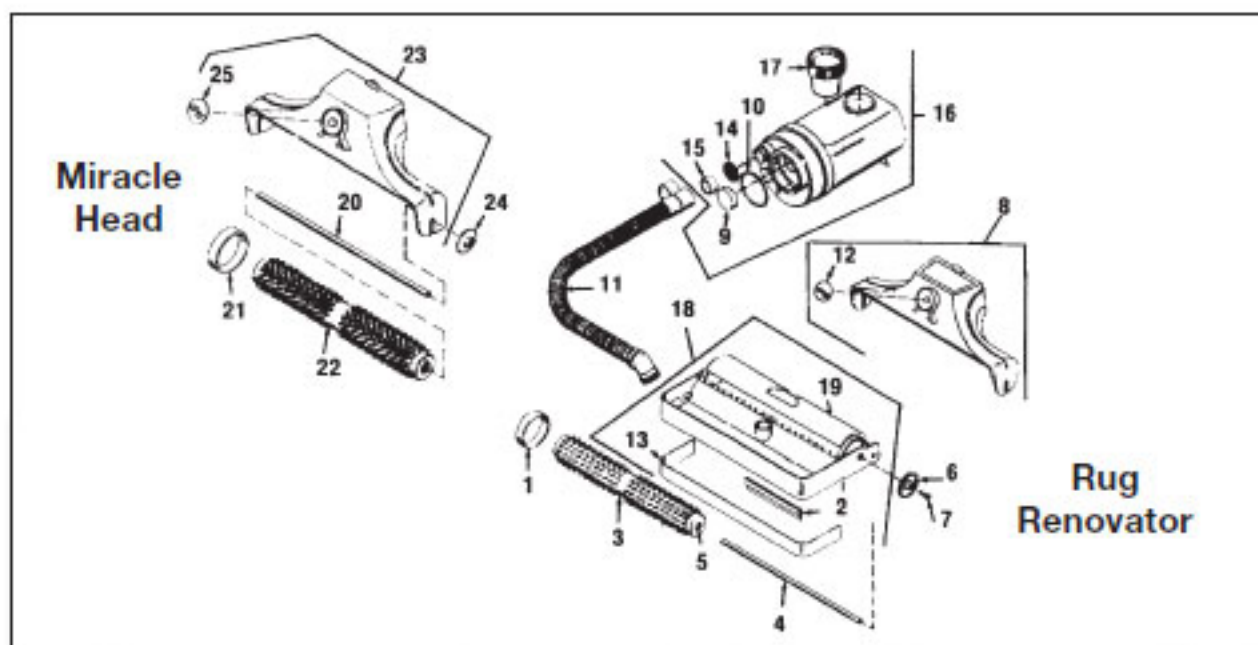

Original **KIRBY**

Miracle Head & Rug Renovator D50-2HD

KEY	DESCRIPTION	D50/ 1CR	1CB/ 3CB	1HD	2HD	2HD
1	Belt	K-301289	K-301289	K-301289	K-301289	K-301289
2	Belt Baffle Strip	K-305201	K-305201	K-305201	K-305201	K-305201
3	Brush Renovator	K-305864	K-305864	K-305864	K-305864	K-305864
4	Brush Axle	K-306187	K-306187	K-306187	K-306187	K-306187
5	Brush Bearing	K-305987	K-305987	K-305987	K-305987	K-305987
6	Bumper			K-306384	K-306384	K-306384
7	Bumper Screw			K-306264	K-306264	K-306264
8	Casting	K-303269	K-303269	K-303188	K-303188	K-303188
9	Filter Sponge	K-307364	K-307364	K-307364	K-307364	K-307364
10	Gasket	K-188087	K-188087	K-188087	K-188087	K-188087
11	Hose	K-308084	K-308084	K-308084	K-308084	K-308084
12	Label	N/A	K-303984	K-303981	K-303984	K-303988
13	Suds Leveler	K-305484	K-305484	K-305484	K-305484	K-305484
14	Suds Screen	K-307581	K-307581	K-307581	K-307581	K-307581
15	Suds Screen Retainer	K-307665	K-307665	K-307665	K-307665	K-307665
16	Tank Complete W/Cup	K-306784	K-306784	K-306784	K-306784	K-306784
17	Tank Cup	K-308984	K-308984	K-308984	K-308984	K-308984
18	Tray Less Brush	K-304784	K-304784	K-304784	K-304784	K-304784
19	RR Plastic Shield	K-304484	K-304484	K-304484	K-304484	K-304484
20	Axle Shaft	K-3020	K-3020	K-3020	K-3020	K-3020
21	Belt	K-301289	K-301289	K-301289	K-301289	K-301289
22	Brush Miracle Head	K-300965	K-300965	K-300965	K-300965	K-300965
23	Casting	NLA	NLA	K-303188	K-303188	K-303188
24	Casting 2CB/3CB		NLA			
	Bumper W/Screw	K-302179	K-302179			
	Bumper Only			K-306384	K-306384	K-306384
	Screw Only			K-306264	K-306264	K-306264
25	Belt Lifter Label		K-303988	K-303988	K-303988	K-303988

NLA = No Longer Available

KIRBY IS CONSOLIDATING PARTS
COLORS ON OLDER MODELS