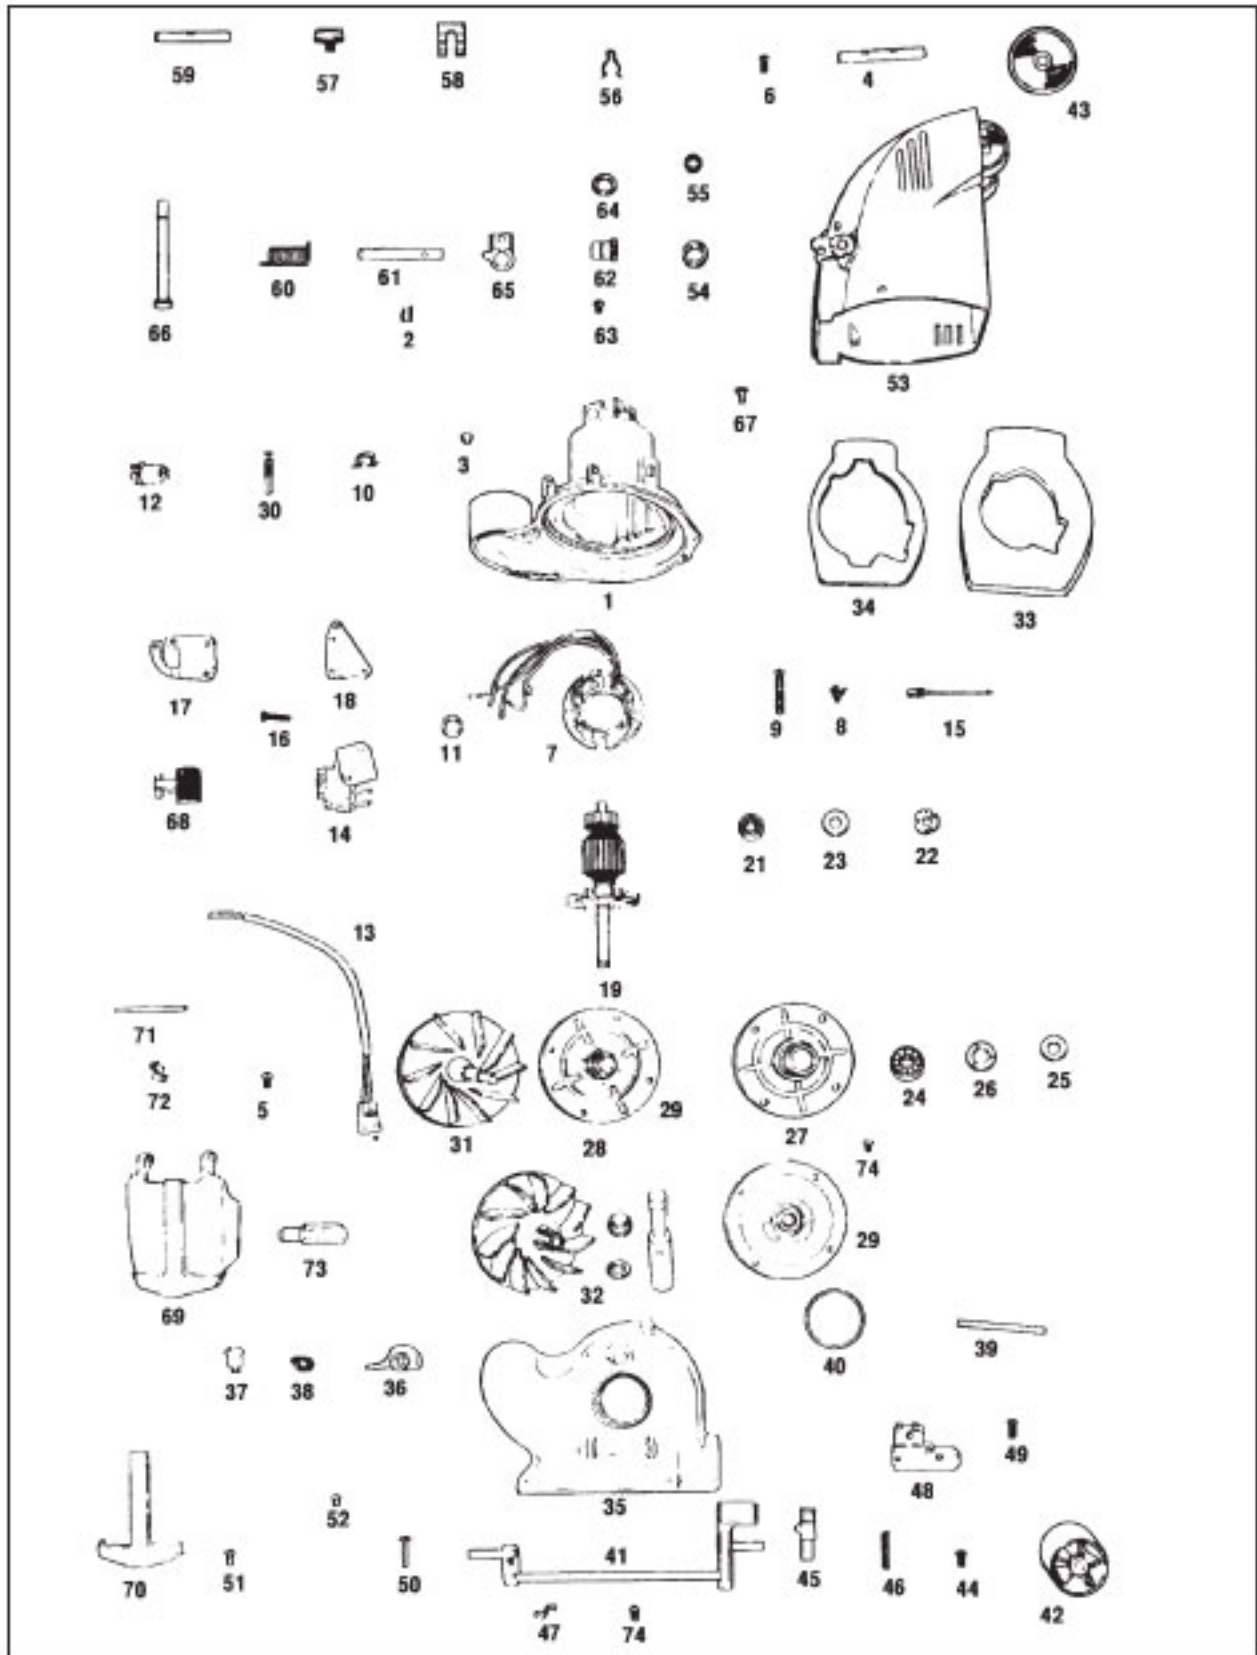

KIRBY Original

Model 1CR CLASSIC

Original **KIRBY**

Model 1CR CLASSIC

KEY	PART NO	DESCRIPTION	KEY	PART NO	DESCRIPTION
1	K-100070	Motor Casting	38	K-1212	Nozzle Lock Spring
2	K-1005	Handle Fork Pin Spring Clip	39	K-121656	Nozzle Attachment Shaft
3	K-100656	Motor Connector Pin	40	K-122068	Nozzle Seal Ring
4	K-102069	Rear Wheel Shaft	41	K-131673	Front Bracket Shaft
5	K-102168	Headlight Axle Clamp Screw	42	K-131969	Front Wheel Brown
6	K-102269	Rear Axle Screw	43	K-132069	Rear Wheel Brown
7	K-103969	Field	44	K-1321	Wheel Mounting Screw
8	K-104385	Field Terminal Clip	45	K-133069	Ratchet Lock
9	K-104669	Field Screw	46	K-1331	Ratchet Lock Spring
10	K-106859	Commutator Brush Retainer Clip	47	K-134073	Front Shaft Clamp
11	K-106969	Snap Bushing	48	K-134365	Speed Switch
12	K-107276	Commutator Brush Holder	49	K-134456	Speed Switch Mounting Screw
13	K-108268	Headlight Socket and Wire	50	K-134656	Front Bracket Screw Long
14	K-110566	Foot Switch	51	K-134756	Fan Housing Screw Short
15	K-110985	Black Wire W/Terminal	52	K-135169	Fan Housing/Motor Housing Screw
16	K-112569	Foot Switch Mounting Screw	53	K-135569	Motor Shell Housing
17	K-112669	Foot Switch Mounting Plate	54	K-135860	Shell Bushing Large
18	K-112769	Foot Switch Mounting Plate	55	K-135960	Shell Bushing Small
19	K-114969	Armature	56	K-136373	Bushing Spring Clip
20	K-115167	Headlight Wire Stud	57	K-136673	Lock Button Rosewood
21	K-1155	Rear Bearing	58	K-136759	Lock Button Spring
22	K-1156	Rear Bearing Spring	59	K-136959	Handle Lock Shaft
23	K-1157	Rear Bearing Washer	60	K-137067	Handle Fork Spring
24	K-1160	Front Bearing	61	K-137173	Handle Fork Spring Shaft
25	K-116456	Front Bearing Felt Washer	62	K-137273	Handle Fork Spring Bushing
26	K-116556	Front Bearing Washer	63	K-137373	Handle Fork Spring Bushing Screw
27	NLA	Front Bearing Plate Only (Order K-116884)	64	K-137456	Handle Fork Spring Washer
28	K-116856	Front Bearing Plate Complete	65	K-137556	Handle Fork Spring Yoke
29	K-116884	Front Bearing Plate Complete	66	K-137879	Handle Fork Pin
30	K-118076	Commutator Carbon Brush	67	K-138470	Motor Shell Mounting Screw
31	NLA	Fan Complete Metal	68	K-138569	Foot Switch Lever
32	K-119078	Fan Complete Lexan	69	K-160069	Headlight Cap Complete Brown
33	K-119269	Motor Vent Seal	70	K-161969	Headlight Cap Bumper Brown
34	K-119369	Vent Seal Board	71	K-163156	Headlight Cap Hinge Pin
35	K-120073	Fan Case	72	K-163259	Headlight Spring Cover Clip
36	K-121056	Nozzle Lock	73	K-1650	Headlight Bulb
37	K-1211	Nozzle Lock Screw	74	K-193281	Front Axle Clamp Screw

NLA = No Longer Available