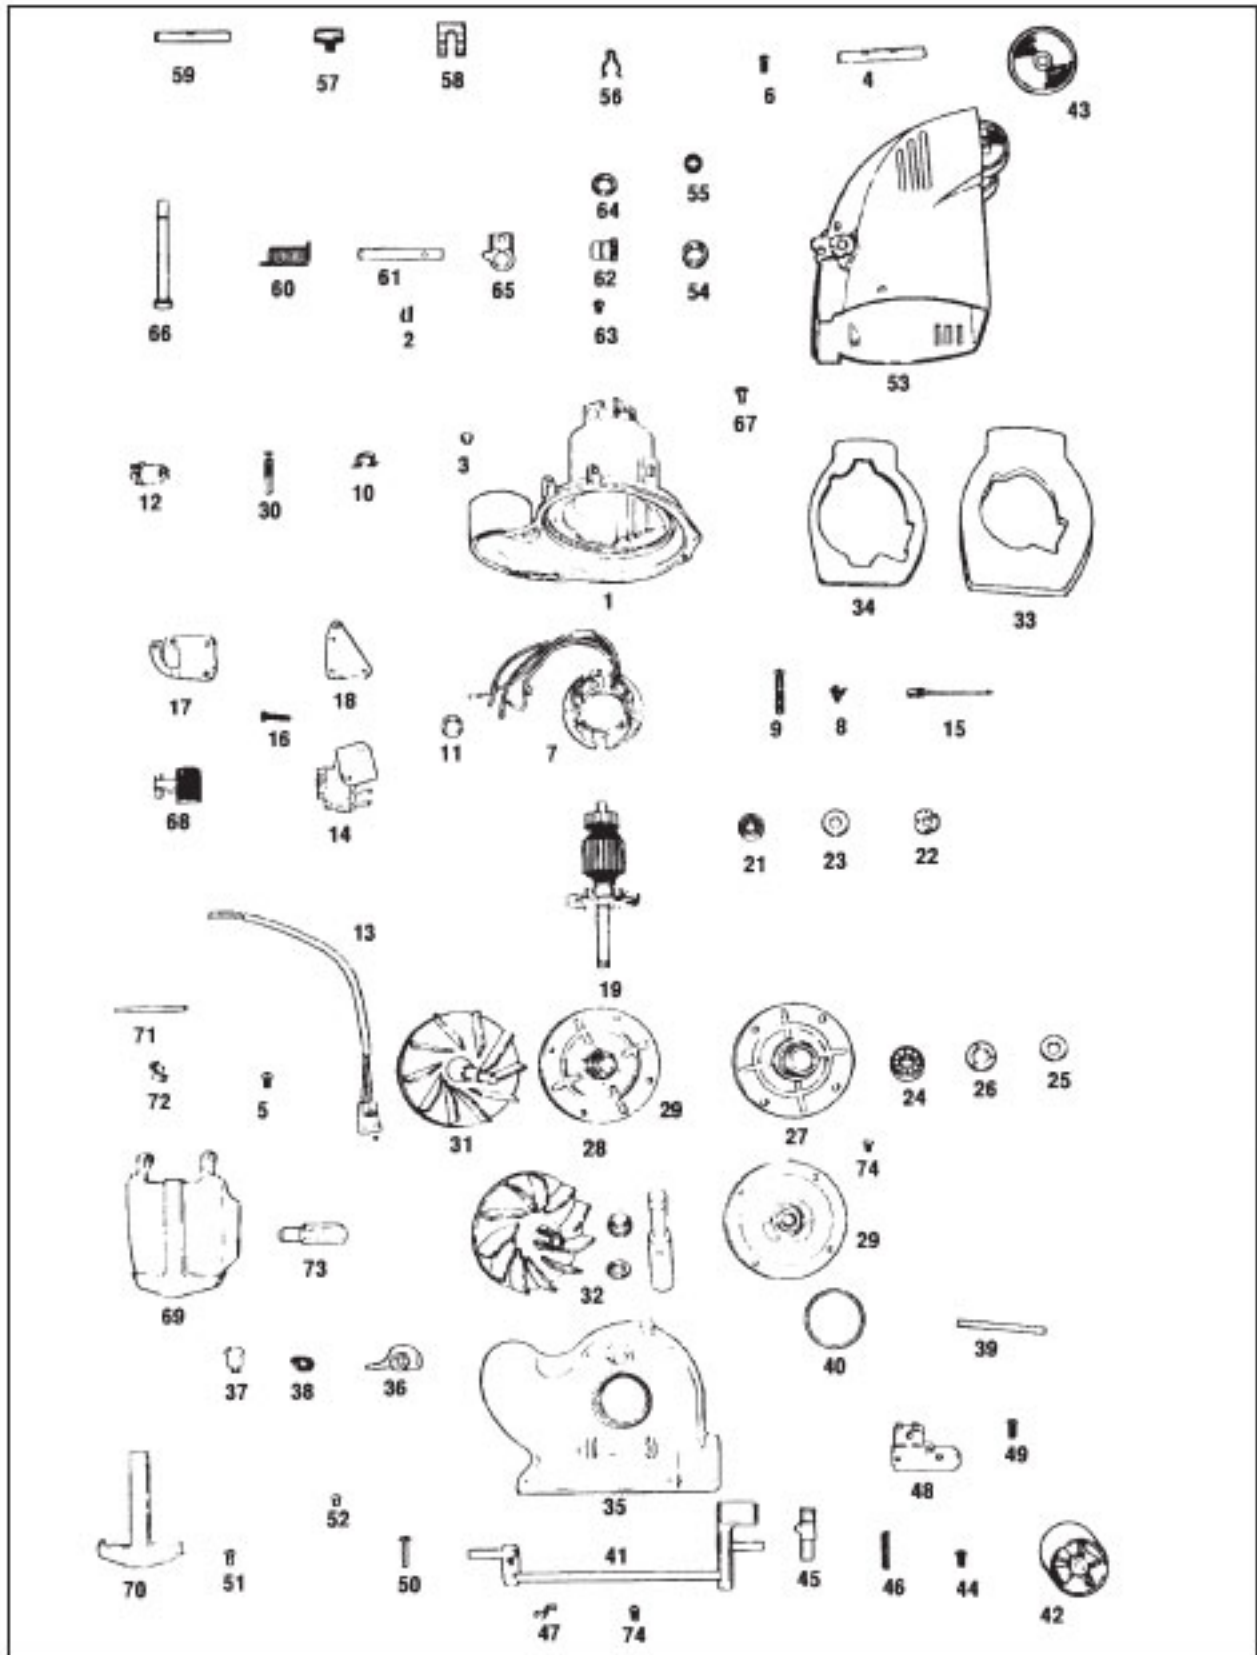

KIRBY Original

Model 1CR CLASSIC

Original **KIRBY**

Model 1CR CLASSIC

KEY	PART NO	DESCRIPTION	KEY	PART NO	DESCRIPTION
1	K-100070	Motor Casting	38	K-1212	Nozzle Lock Spring
2	K-1005	Handle Fork Pin Spring Clip	39	K-121656	Nozzle Attachment Shaft
3	K-100656	Motor Connector Pin	40	K-122068	Nozzle Seal Ring
4	K-102069	Rear Wheel Shaft	41	K-131673	Front Bracket Shaft
5	K-102168	Headlight Axle Clamp Screw	42	K-131969	Front Wheel Brown
6	K-102269	Rear Axle Screw	43	K-132069	Rear Wheel Brown
7	K-103969	Field	44	K-1321	Wheel Mounting Screw
8	K-104385	Field Terminal Clip	45	K-133069	Ratchet Lock
9	K-104669	Field Screw	46	K-1331	Ratchet Lock Spring
10	K-106859	Commutator Brush Retainer Clip	47	K-134073	Front Shaft Clamp
11	K-106969	Snap Bushing	48	K-134365	Speed Switch
12	K-107276	Commutator Brush Holder	49	K-134456	Speed Switch Mounting Screw
13	K-108268	Headlight Socket and Wire	50	K-134656	Front Bracket Screw Long
14	K-110566	Foot Switch	51	K-134756	Fan Housing Screw Short
15	K-110985	Black Wire W/Terminal	52	K-135169	Fan Housing/Motor Housing Screw
16	K-112569	Foot Switch Mounting Screw	53	K-135569	Motor Shell Housing
17	K-112669	Foot Switch Mounting Plate	54	K-135860	Shell Bushing Large
18	K-112769	Foot Switch Mounting Plate	55	K-135960	Shell Bushing Small
19	K-114969	Armature	56	K-136373	Bushing Spring Clip
20	K-115167	Headlight Wire Stud	57	K-136673	Lock Button Rosewood
21	K-1155	Rear Bearing	58	K-136759	Lock Button Spring
22	K-1156	Rear Bearing Spring	59	K-136959	Handle Lock Shaft
23	K-1157	Rear Bearing Washer	60	K-137067	Handle Fork Spring
24	K-1160	Front Bearing	61	K-137173	Handle Fork Spring Shaft
25	K-116456	Front Bearing Felt Washer	62	K-137273	Handle Fork Spring Bushing
26	K-116556	Front Bearing Washer	63	K-137373	Handle Fork Spring Bushing Screw
27	NLA	Front Bearing Plate Only (Order K-116884)	64	K-137456	Handle Fork Spring Washer
28	K-116856	Front Bearing Plate Complete	65	K-137556	Handle Fork Spring Yoke
29	K-116884	Front Bearing Plate Complete	66	K-137879	Handle Fork Pin
30	K-118076	Commutator Carbon Brush	67	K-138470	Motor Shell Mounting Screw
31	NLA	Fan Complete Metal	68	K-138569	Foot Switch Lever
32	K-119078	Fan Complete Lexan	69	K-160069	Headlight Cap Complete Brown
33	K-119269	Motor Vent Seal	70	K-161969	Headlight Cap Bumper Brown
34	K-119369	Vent Seal Board	71	K-163156	Headlight Cap Hinge Pin
35	K-120073	Fan Case	72	K-163259	Headlight Spring Cover Clip
36	K-121056	Nozzle Lock	73	K-1650	Headlight Bulb
37	K-1211	Nozzle Lock Screw	74	K-193281	Front Axle Clamp Screw