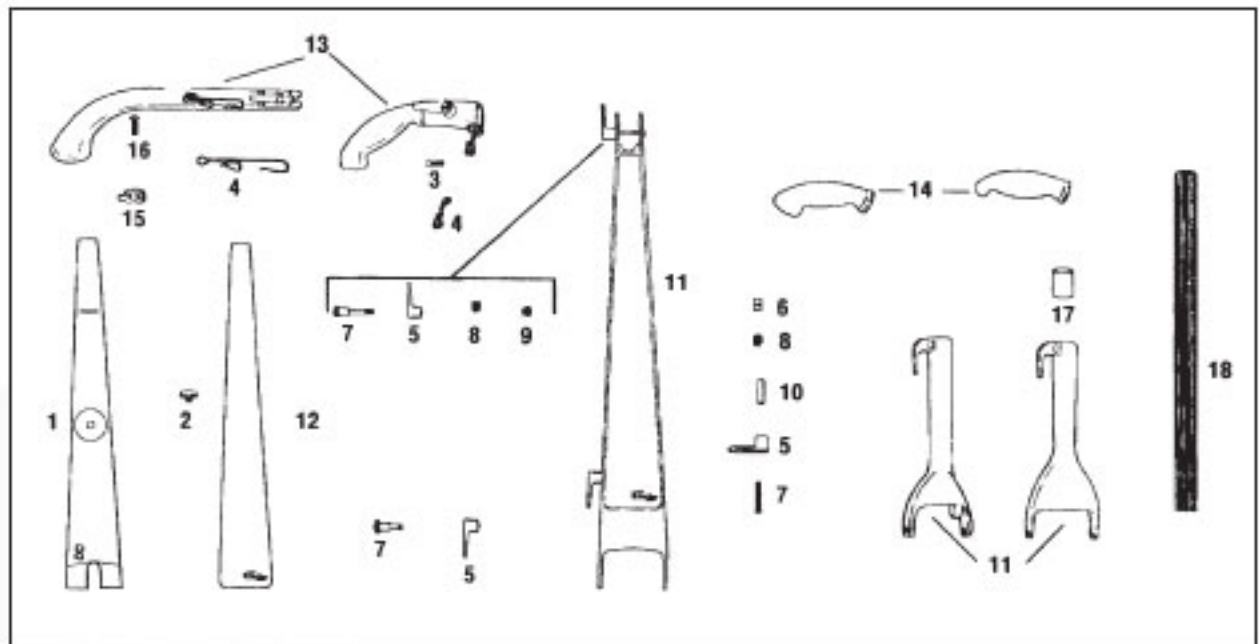

Original **KIRBY**

Handle Group 505-3CB

KEY	DESCRIPTION	505-508	516-517	DUAL 80 D80 (GREEN)	CLASSIC 1CB (BROWN)	OMEGA 1CB (ROSEWOOD)	CLASSIC III 2CB (RED)	TRADITION 3CB (BLUE)
		509-510	518-519					
		511-512	560-561					
		513-514	562-VII					
		515	D50					
1	Back Cover	N/A	N/A	N/A	K-174573	K-174573	K-174576	K-174579
2	Back Cover Screw	N/A	N/A	N/A	K-174973	K-174973	K-174976	K-174979
3	Clamp Screw	K-1714	K-1714	N/A	N/A	N/A	N/A	N/A
4	Cord/Bag Hook	NLA	NLA	K-173676	K-173676	K-173676	K-173676	K-173676
5	Cord Swivel Hook	K-1717	K-1717	K-173867	K-173867	K-173867	K-173876	K-173879
6	Cord Swivel Hook Flat Nut	K-1708	K-1708	N/A	N/A	N/A	N/A	N/A
7	Cord Swivel Hook Screw	K-1709	K-1709	K-174067	K-174067	K-174067	K-174067	K-174067
8	Cord Swivel Hook Spring	K-1706	K-1706	K-174167	K-174167	K-174167	K-174167	K-174167
9	Cord Swivel Hook Stud Nut	N/A	N/A	K-175168	K-175168	K-175168	K-175168	K-175168
10	Cord Swivel Hook Tube	K-1707	K-1707	N/A	N/A	N/A	N/A	N/A
11	Fork	K-1725	K-172556	K-173067	K-173073	K-173073	K-173076	K-175079
12	Front Label	N/A	N/A	K-174367	K-174373	K-174373	K-174376	K-174379
13	Grip Complete	K-172762	K-172762	K-173367	K-173369	K-173373	K-173377	K-173379
14	Grip Cover	K-1712	K-171263	N/A	N/A	N/A	N/A	N/A
15	Hook Retainer	N/A	N/A	K-175276	K-175276	K-175276	K-175276	K-175276
16	Hook Retainer Screw	N/A	N/A	K-175376	K-175376	K-175376	K-175376	K-175376
17	Insulator Cup	K-172159	K-172159	N/A	N/A	N/A	N/A	N/A
18	Middle Tube	K-170058	K-170058	N/A	N/A	N/A	N/A	N/A
19	Shoulder Hook Screw	N/A	N/A	K-174467	K-174467	K-174467	K-174467	K-174467

**KIRBY IS CONSOLIDATING PARTS
COLORS ON OLDER MODELS**