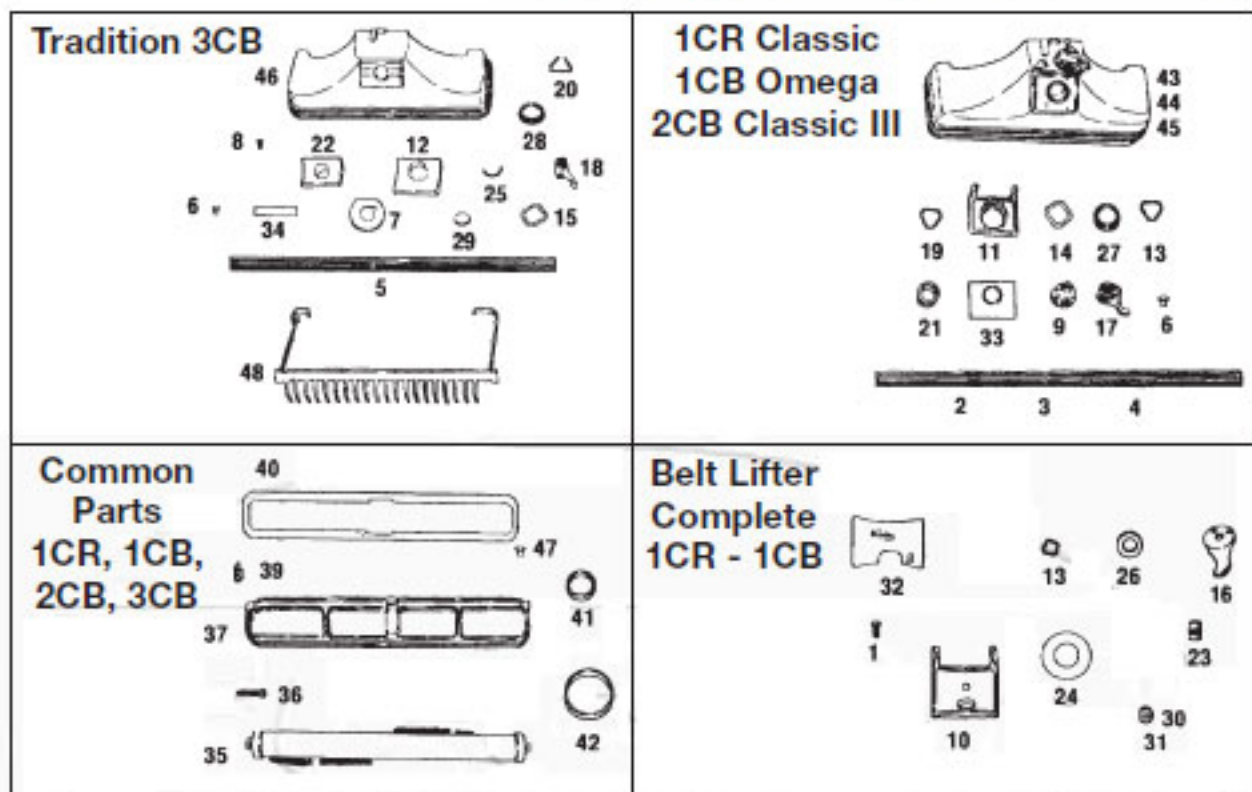

Original **KIRBY**

Rug Nozzle Models, 1CR CLASSIC Brown, 1CB OMEGA Rosewood,
2CB CLASSIC III Red, 3CB TRADITION Blue,

KEY	PART NO.	DESCRIPTION	KEY	PART NO.	DESCRIPTION
1	K-134756	Belt Lifter, Fan Housing, Screw	26	K-145469	Belt Lifter Bearing
2	K-140469	Nozzle Bumper Brown	27	K-145476	Belt Lifter Bearing White
3	K-140473	Nozzle Bumper Rosewood	28	K-145479	Belt Lifter Bearing
4	K-140476	Nozzle Bumper Red	29	K-145679	Belt Lifter Lens
5	K-140479	Nozzle Bumper Blue	30	K-145869	Belt Lifter Thin Spacer
6	K-140869	Nozzle Bumper Rivet	31	K-145969	Belt Lifter Thick Spacer
7	K-141079	Belt Lifter Bearing	32	K-146373	Belt Lifter
8	K-143079	Belt Lifter Stop Rivet			Insert Label Rosewood
9	K-143179	Air Adjusting Plate	33	K-146376	Belt Lifter Label Red
10	K-144069	Belt Lifter Casting	34	K-146379	Belt Lifter Label Blue
11	K-144076	Belt Lifter Casting	35	K-152575	Brush Roll Complete
12	K-144079	Belt Lifter Casting	36	NLA	Brush Adjusting Screw
13	NLA	Belt Lifter Wave Washer (Order K-144176)	37	K-154479	Rug Plate and Gasket
14	K-144176	Belt Lifter Spring Washer	38	K-1545	Headlight Bumper Rivet (Not Shown)
15	K-144179	Belt Lifter Spring Washer	39	K-154769	Rug Plate Hinge
16	K-144273	Belt Lifter Hook	40	K-154870	Rug Plate Gasket
17	K-144276	Belt Lifter Hook	41	K-155281	Brush Thread Guard
18	K-144279	Belt Lifter Hook	42	K-159056	Brush Belt
19	K-144476	Belt Lifter Spring Clip	43	K-159570	Nozzle Complete Less Brush Brown
20	K-144479	Belt Lifter Spring Clip	44	K-159573	Nozzle Complete Less Brush Rosewood
21	K-144576	Belt Lifter Cap Lens	45	K-159576	Nozzle Complete Less Brush Red
22	K-144579	Belt Lifter Lens Holder	46	K-159579	Nozzle Complete Less Brush Blue
23	K-144869	Belt Lifter Assembly Nut	47	K-1864	Rug Plate Hinge Rivet
24	K-145369	Belt Lifter Indicator Label	48	NLA	Shag Rake Complete Blue
25	K-145379	Belt Lifter Lens Clip			

NLA = No Longer Available