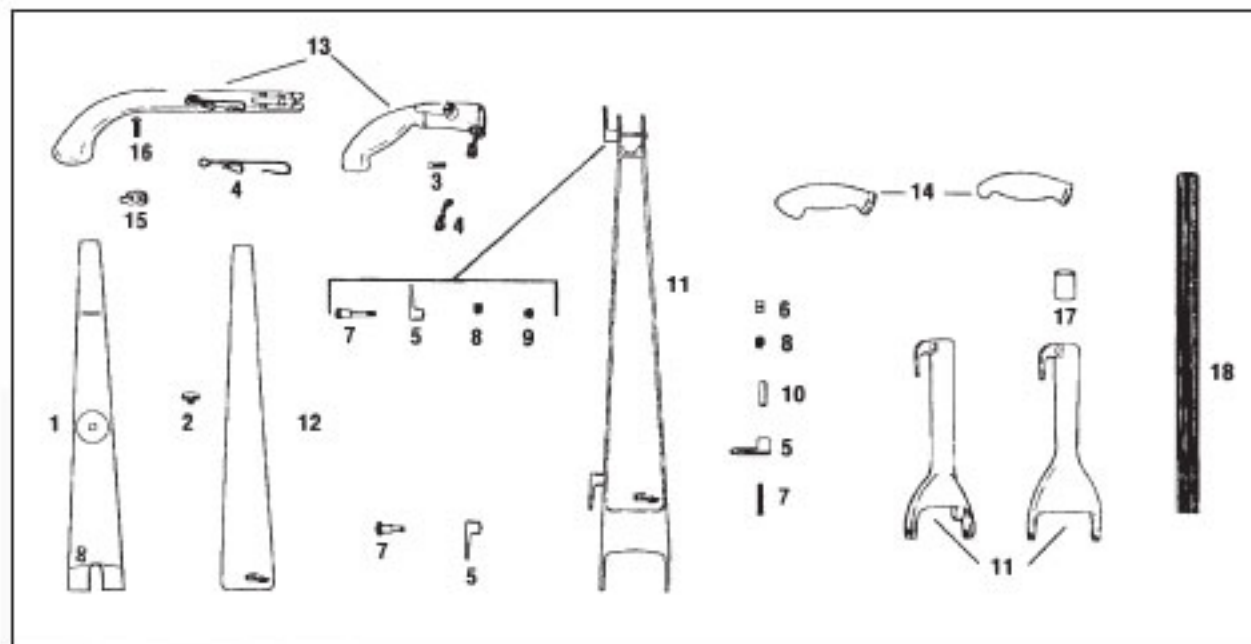

Original **KIRBY**

Handle Group 505-3CB

KEY	DESCRIPTION	505-508	516-517	DUAL 80 D80 (GREEN)	CLASSIC 1CB (BROWN)	OMEGA 1CB (ROSEWOOD)	CLASSIC III 2CB (RED)	TRADITION 3CB (BLUE)
		509-510	518-519					
		511-512	560-561					
		513-514	562-VII					
		515	D50					
1	Back Cover	N/A	N/A	N/A	K-174573	K-174573	K-174576	K-174579
2	Back Cover Screw	N/A	N/A	N/A	K-174973	K-174973	K-174976	K-174979
3	Clamp Screw	K-1714	K-1714	N/A	N/A	N/A	N/A	N/A
4	Cord/Bag Hook	NLA	NLA	K-173676	K-173676	K-173676	K-173676	K-173676
5	Cord Swivel Hook	K-1717	K-1717	K-173867	K-173867	K-173867	K-173876	K-173879
6	Cord Swivel Hook Flat Nut	K-1708	K-1708	N/A	N/A	N/A	N/A	N/A
7	Cord Swivel Hook Screw	K-1709	K-1709	K-174067	K-174067	K-174067	K-174067	K-174067
8	Cord Swivel Hook Spring	K-1706	K-1706	K-174167	K-174167	K-174167	K-174167	K-174167
9	Cord Swivel Hook Stud Nut	N/A	N/A	K-175168	K-175168	K-175168	K-175168	K-175168
10	Cord Swivel Hook Tube	K-1707	K-1707	N/A	N/A	N/A	N/A	N/A
11	Fork	K-1725	K-172556	K-173067	K-173073	K-173073	K-173076	K-175079
12	Front Label	N/A	N/A	K-174367	K-174373	K-174373	K-174376	K-174379
13	Grip Complete	K-172762	K-172762	K-173367	K-173369	K-173373	K-173377	K-173379
14	Grip Cover	K-1712	K-171263	N/A	N/A	N/A	N/A	N/A
15	Hook Retainer	N/A	N/A	K-175276	K-175276	K-175276	K-175276	K-175276
16	Hook Retainer Screw	N/A	N/A	K-175376	K-175376	K-175376	K-175376	K-175376
17	Insulator Cup	K-172159	K-172159	N/A	N/A	N/A	N/A	N/A
18	Middle Tube	K-170058	K-170058	N/A	N/A	N/A	N/A	N/A
19	Shoulder Hook Screw	N/A	N/A	K-174467	K-174467	K-174467	K-174467	K-174467

**KIRBY IS CONSOLIDATING PARTS
COLORS ON OLDER MODELS**