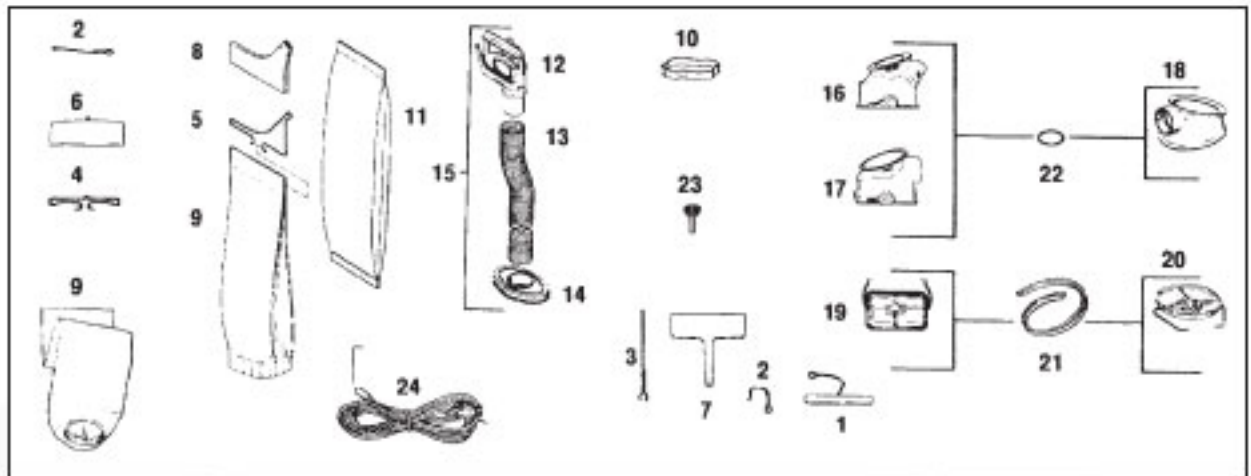

Original **KIRBY**

Emtor, Bag & Cord 505-3CB

Key	Description	Early*	D50 Tan	D80 Green	1CR Brown	1CB Rosewood	2CB Red	3CB Blue
1	Bag Clamp & Chain 505 - 561	K-1912						
2	Bag Chain & Loop 505 - 561	K-1913						
2	Bag Chain & Loop 562 - 1CB		K-191362	K-191362	K-191362	K-191362		
3	Bag Top Wire Loop						K-192173	
4	Top Bag Hanger	K-191762	K-191762	K-191762	K-191762	K-191762		
5	Top Bag Hanger						K-191776	K-191776
6	Top Bag Cover	K-191865	K-191865	K-191867	K-191869			
7	Top Bag Cover					K-191873		
8	Top Bag Cover						K-191876	K-191879
9	Cloth Bag Open Top	K-190062						
9	Cloth Bag W/Pocket		K-190065	K-190067	K-190073	K-190073	K-190077	K-190078
9	Cloth Bag Long Zipper							K-190079
10	Bag Guard	K-191662	K-191662	K-191667	K-191669	K-191684	K-191676	K-191679
11	Paper Bag 3 Pk							K-19067903
11	Paper Bag 9 Pk							NLA
12	Top Bag Adaptor							K-190479
13	Fill Tube							K-190379
14	Bottom Bag Adaptor							K-190179
15	Fill Tube Ass'y							K-189879
16	Emtor 505 - 515	K-1799						
17	Emtor 516 - D80	K-180062	K-180062	K-180062				
18	Emtor 1CR - 3CB				K-179978	K-179978	K-179978	K-179978
19	Emtor Tray Square	K-186062	K-186062	K-186067				
20	Emtor Tray Oval				K-186069	K-186073	K-186076	K-185979
21	Emtor Tray Felt	K-1861	K-1861	K-1861	K-186182	K-186182	K-186182	K-186182
22	Emtor Body Gasket	K-188056	K-188056	K-188056	K-188056	K-188056	K-188056	K-188056
23	Sweet Air Plug 505/561	K-182361						
24	Cord Ass'y	K-192062	K-192062	K-192067	K-192069	K-192073	K-192076	K-192079

* MODEL BREAKDOWNS VARY - SEE DESCRIPTION FOR MODEL
MANY EARLY RED AND GRAY PARTS ARE NO LONGER AVAILABLE.