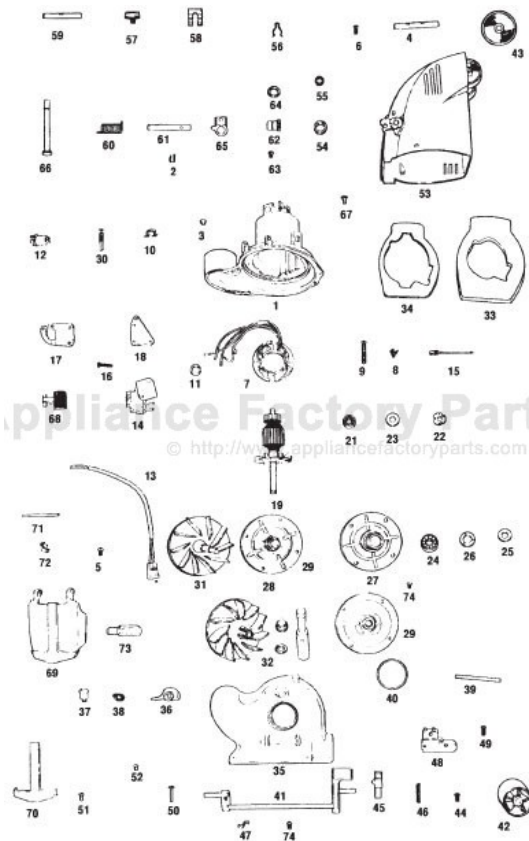

# Kirby 1CR CLASSIC Owner's Manual

[Shop genuine replacement parts for Kirby 1CR  
CLASSIC](#)

[Find Your Kirby Vacuum Cleaner Parts - Select From 64 Models](#)

----- Manual continues below part list -----

## Available Replacement Parts for Kirby 1CR CLASSIC

<a href="#">K-159056</a>	BELT, BLACK, FLAT, 1PK
<a href="#">K-152575</a>	BRUSCHROLLER