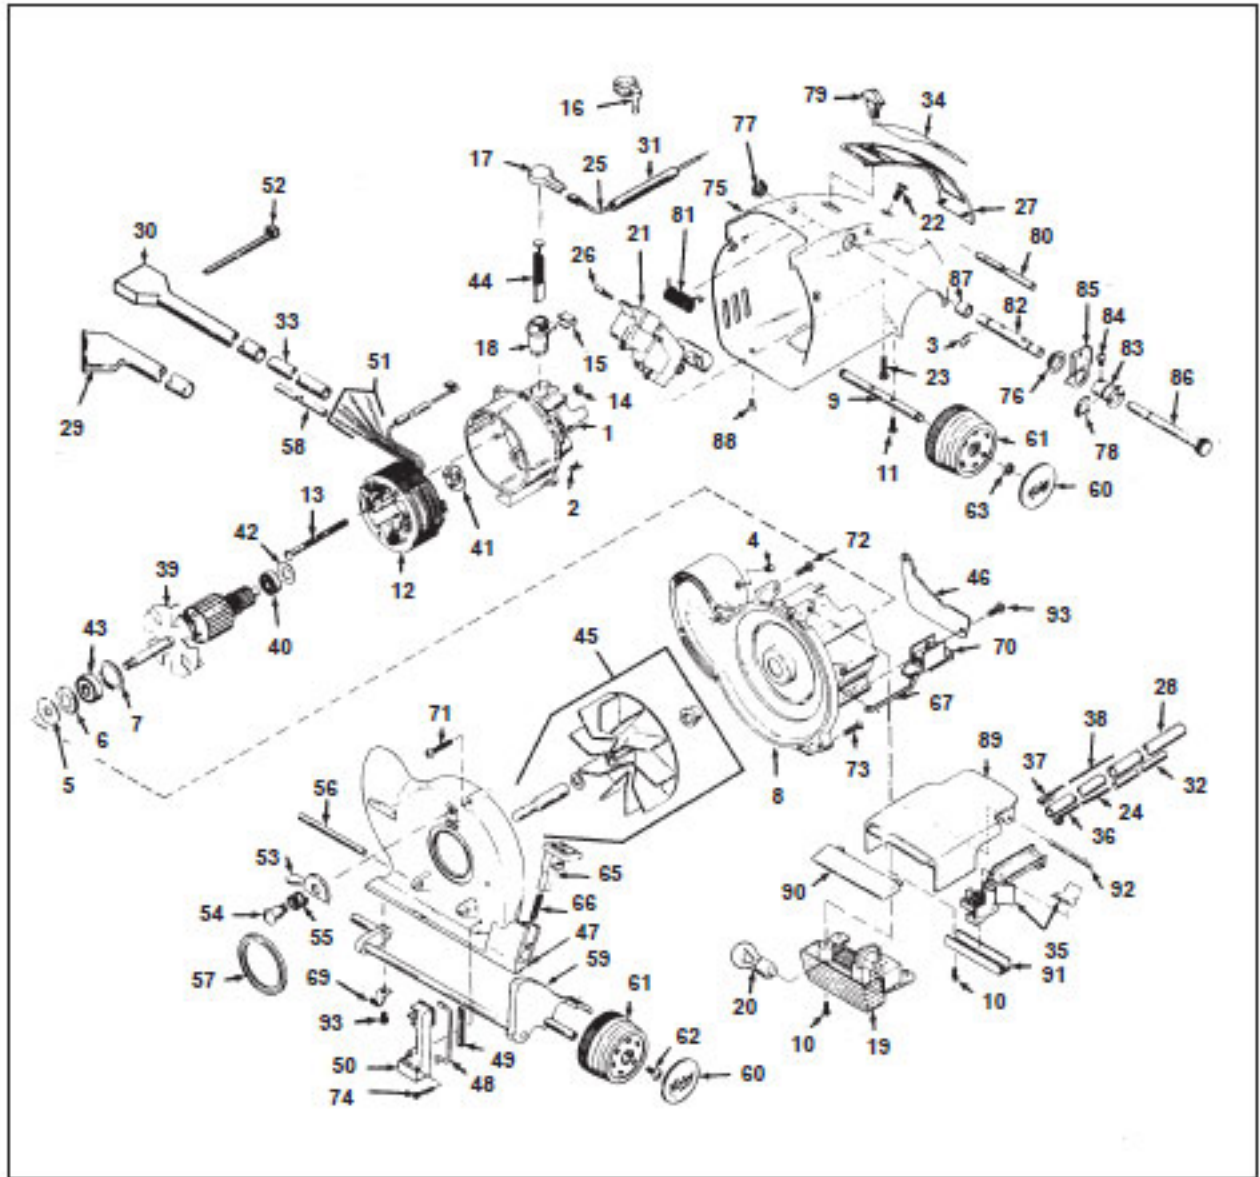

KIRBY Original

HERITAGE Models 1HD & 1HC

Original **KIRBY**

HERITAGE Models 1HD & 1HC

KEY	PART NO.	DESCRIPTION	KEY	PART NO.	DESCRIPTION
1	K-100180	Motor Bell Housing	49	K-120481	Speed Switch Lever Retainer
2	K-100276	Bell Housing Screw	50	K-120584	Speed Switch Lever Cover
3	K-1005	Handle Fork Pin Spring Clip	51	K-120681	Spade Connector Field
4	K-100656	Emtor Connector Pin	52	K-120781	Cable Tie
5	K-100773	Front Bearing Seal	53	K-121056	Nozzle Lock
6	K-100873	Front Bearing Seal Retainer	54	K-1211	Nozzle Lock Screw
7	K-101076	Front Bearing Retainer Ring	55	K-1212	Nozzle Lock Spring
8	K-101181	Motor Casting	56	K-121656	Nozzle Attachment Shaft
9	K-102080	Rear Wheel Shaft	57	K-122068	Nozzle Seal Ring
10	K-102168	Headlight Axle Clamp Screw	58	K-124586	Insulation Tube
11	K-102289	Rear Axle Screw	59	K-131673	Front Bracket Shaft
12	K-103996	Field	60	NLA	Wheel Hub Cap (Order K-131888)
13	K-104673	Field Screw	61	K-131981	Wheel Gray
14	K-104773	Field Screw Nut	62	K-1321	Wheel Screw
15	K-106859	Commutator Brush Retainer Clip	63	K-132180	Mounting Retainer Clip
16	K-107173	Commutator Brush Cap	65	K-631589	Ratchet Lock
17	K-107185	Commutator Brush Cap	66	K-1331	Ratchet Lock Spring
18	K-107276	Commutator Brush Holder	67	K-133882	Speed Switch Arm
19	K-108979	Headlight Lens Assembly	68	K-133981	Speed Switch Spring (Not Shown)
20	K-109273	Headlight Bulb	69	K-134073	Front Shaft Clamp
21	K-110584	Foot Switch Black	70	K-134384	Speed Switch
22	K-110673	Foot Switch Top Screw	71	K-134673	Fan Housing Screw Long
23	K-110773	Foot Switch Bottom Screw	72	K-134756	Fan Housing/Motor Housing Screw
24	K-110878	Headlight Wire W/Terminal	74	K-135473	Speed Switch Mounting Screw
25	K-110985	Black Wire W/Terminal	75	K-135581	Motor Shell Housing
26	K-111180	Foot Switch Clip	76	K-135860	Shell Bushing Large
27	K-111281	Scuff Plate Grey	77	K-135960	Shell Bushing Small
28	K-111378	Headlight Tubing Orange	78	K-136373	Bushing Spring Clip
29	K-111385	Speed Switch and Cable Boot	79	K-136681	Lock Button Gray
30	K-111481	Speed Switch and Cable Boot	80	K-136979	Handle Lock Shaft
31	K-111573	Brush Lead Tube Black	81	K-137073	Handle Fork Spring
32	K-111678	Headlight Tubing White	82	K-137173	Handle Fork Spring Shaft
33	K-111981	Speed Switch Lead Tube	83	K-137273	Handle Fork Spring Bushing
34	K-112082	Scuff Plate Label	84	K-137373	Handle Fork Spring Bushing Screw
35	K-112579	Terminal Block W/insulator	85	K-137579	Handle Fork Yoke
36	K-112679	Switch Terminal Single	86	K-137879	Handle Fork Pin
37	NLA	Switch Terminal Double	87	K-137973	Handle Fork Oilite Bearing
38	K-113178	Double Terminal Lead	88	K-138470	Motor Shell Mounting Screw
39	K-114973	Armature	89	K-160081	Headlight Cap Complete Gray
40	K-115573	Rear Bearing	90	K-161981	Headlight Cap Bumper Gray
41	K-115674	Rear Bearing Spring	91	K-162379	Hold Down Bar
42	K-115774	Rear Bearing Washer	92	K-163379	Headlight Cap Hinge Pin
43	K-116073	Front Bearing	93	K-193281	Front Axle Clamp Screw
44	K-118076	Commutator Carbon Brush			
45	K-119078	Fan Complete Lexan			
46	K-119276	Motor Vent Seal			
47	K-119781	Fan Case			
48	K-120381	Speed Switch Lever			

NLA = No Longer Available