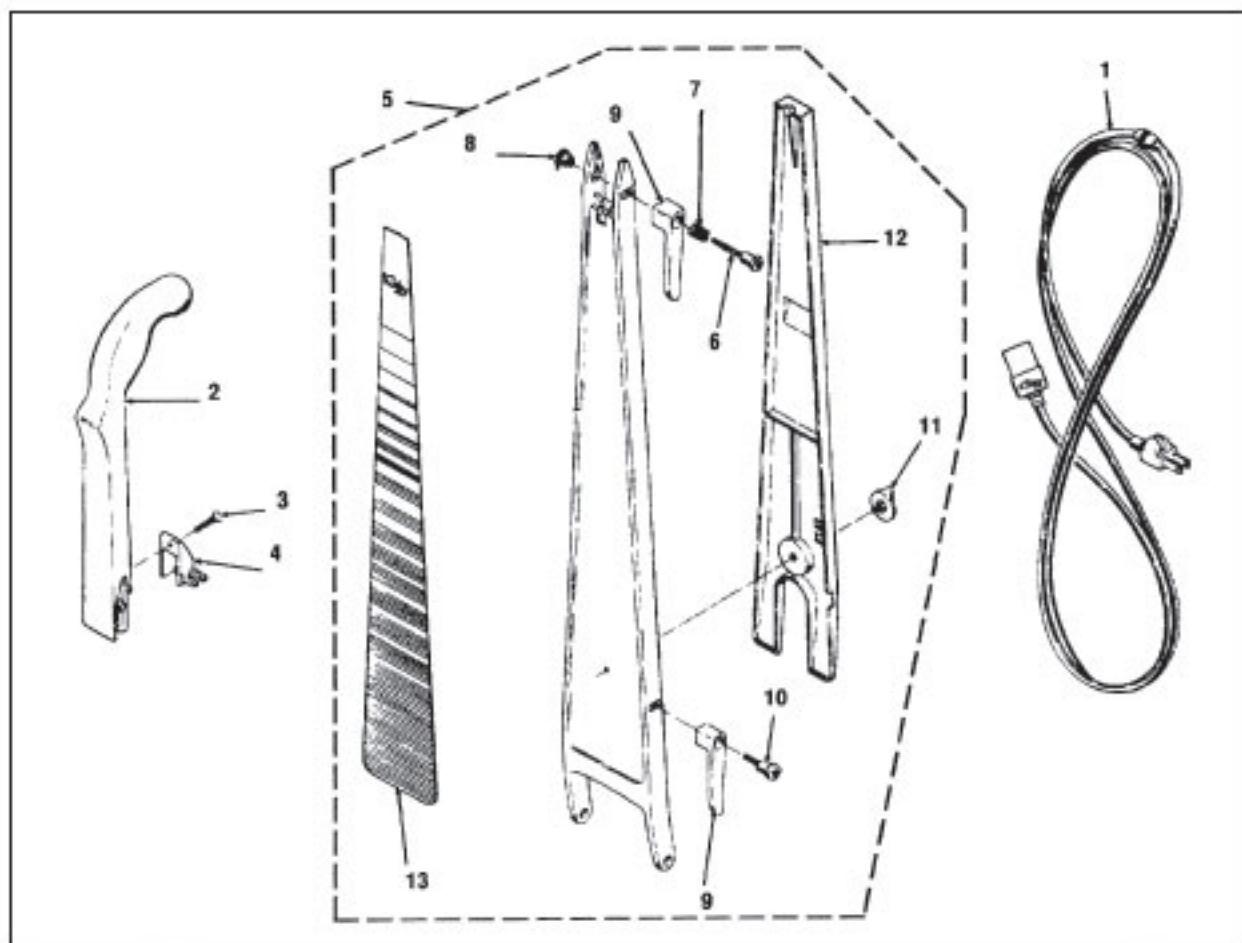

KIRBY Original

Handle Group HERITAGE Models

KEY	DESCRIPTION	HERITAGE I 1HD	HERITAGE II/LEGEND 2HD	LEGEND II
1	Cord	K-192081	K-192084	K-192088
2	Handle Grip Complete	K-173381	K-173384	K-173388
3	Handle Grip Bracket Screw	K-175381	K-175381	K-175381
4	Handle Grip Bag Bracket	K-175481	K-175481	K-175481
5	Handle Fork Complete	K-175088	K-175088	K-175088
6	Cord Hook Swivel Screw	K-174067	K-174067	K-174067
7	Cord Swivel Spring	K-174167	K-174167	K-174167
8	Cord Hook Swivel Nut	K-175168	K-175168	K-175168
9	Cord Hook Swivel	K-173881	K-173889	K-173888
10	Cord Hook Shoulder Screw	K-174467	K-174467	K-174486
11	Handle Fork Back Screw	K-174984	K-174984	K-174988
12	Handle Fork Back	K-174581	K-174584	K-174588
13	Handle Fork Label	K-174381	K-174388	K-174388

KIRBY IS CONSOLIDATING PARTS
COLORS ON OLDER MODELS