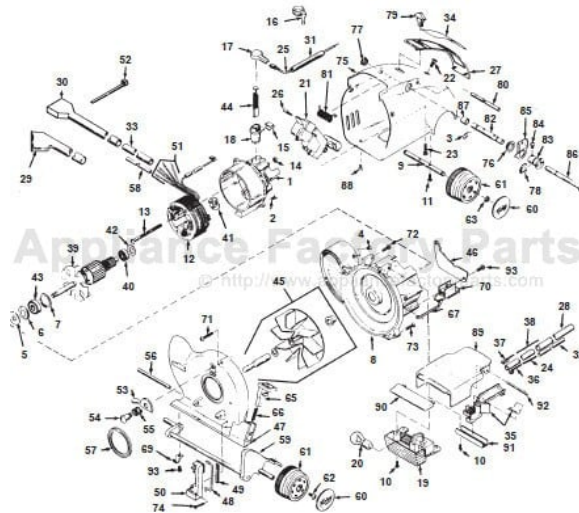

[Find Your Kirby Vacuum Cleaner Parts - Select From 64 Models](#)

----- Manual continues below part list -----