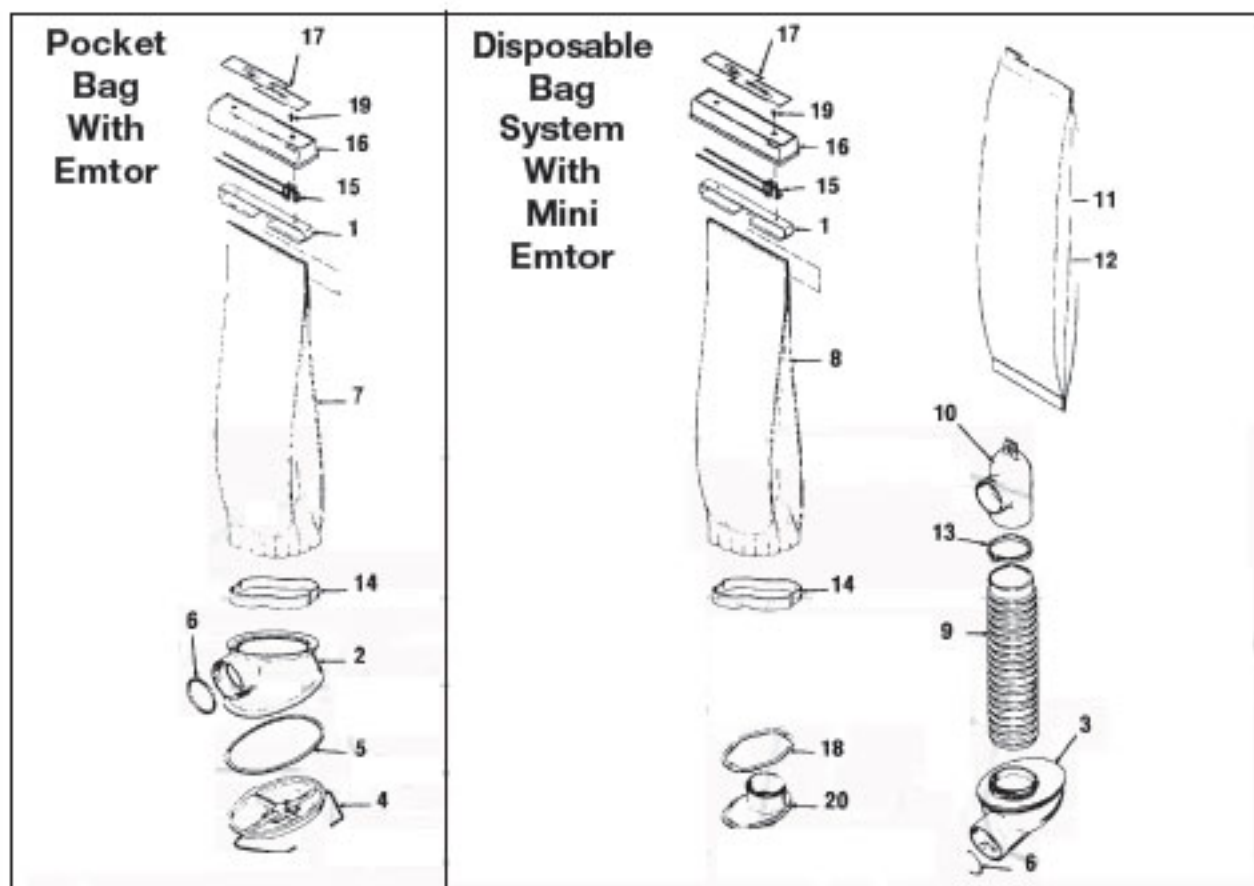

KIRBY Original

HERITAGE Models Bags & Emtor

KEY	DESCRIPTION	HERITAGE I 1HD	HERITAGE II/LEGEND 2HD	LEGEND II
1	Bag Support Hanger	K-173681	K-173681	K-173681
2	Emtor Casting	K-179978	K-179978	K-179978
3	Mini-Emtor	N/A	K-181185	K-181185
4	Emtor Tray	K-185981	K-185984	K-185984
5	Emtor Tray Felt Gasket	K-186182	K-186182	K-186182
6	Round Rubber Gasket Metal Emtor	K-188056	K-188056	K-188056
	Round Rubber Gasket Mini Emtor		K-188087	K-188087
7	Bag Only With Pocket	K-189681	NLA	K-189688
8	Bag Only Long Zipper	K-190081	K-190084	NLA (Use K-190084)
9	Disposable Bag Fill Tube Only	K-190384	K-190384	K-190384
10	Disposable Bag Adaptor Top	K-190481	K-190484	K-190484
11	Disposable Paper Bags 3 Pk	K-19068103	NLA	K-19068403
			(Order K-197289)	(Order K-197289)
12	Disposable Paper Bags 9 Pk	NLA	NLA	NLA
			(Order K-197389)	(Order K-197389)
13	Cable Tie Fill Tube	K-191182	K-191182	K-191182
14	Bag Guard	K-191681	K-191684	K-191688
15	Bag Top Wire	K-191781	K-191781	K-191781
16	Bag Top Cover	K-191881	K-191884	K-191888
17	Bag Top Cover Label	K-192281	K-192284	K-192289
18	Fill Tube Bottom Gasket	K-192981	N/A	N/A
19	Bag Clamp Screw	K-193281	K-193281	K-193281
20	Disposable Bag Adaptor Bottom	K-190181	N/A	N/A

NLA = No Longer Available

KIRBY IS CONSOLIDATING PARTS
COLORS ON OLDER MODELS