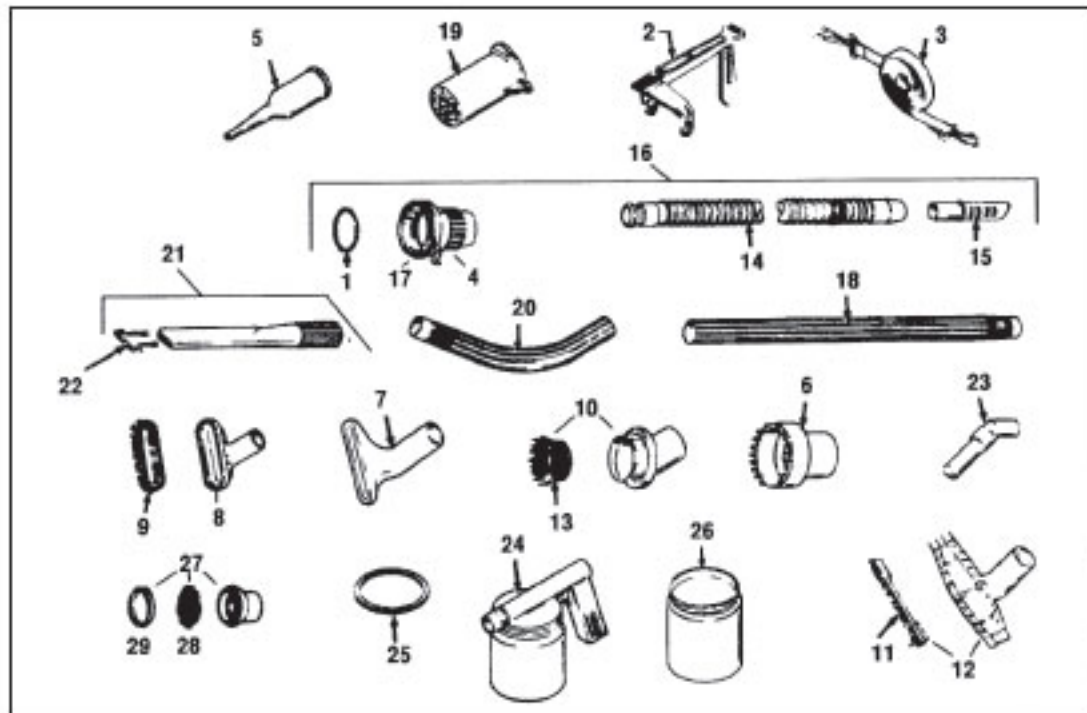

KIRBY Original

Attachment Set HERITAGE Models

KEY	DESCRIPTION	HERITAGE I 1HD	HERITAGE II/LEGEND 2HD	LEGEND II
1	Round Rubber Gasket	K-188087	K-188087	K-188087
2	Lifter Grip	K-200084	K-200084	K-200084
3	Shoulder Strap	K-202084	K-202084	K-202084
4	Hose Motor Connection	K-211084	K-211084	K-211084
5	Inflator	K-213884	K-213884	K-213884
6	Massage Cup	K-214184	K-214184	K-214184
7	Utility Air Nozzle	K-218099	K-218099	K-218099
8	Utility Brush Nozzle	K-210899	K-210899	K-210899
9	Utility Brush Strip	K-2181	K-2181	K-2181
10	Duster Brush	K-218499	K-218499	K-218499
11	Surface Nozzle Brush	K-219662	K-219662	K-219662
12	Surface Nozzle Head	K-219784	K-219784	K-219788
13	Duster Brush Ring	K-220189	K-220189	K-220189
14	Hose Only	K-223086	K-223086	K-223086
15	Hose Tube Swivel	NLA	NLA	NLA
16	Hose Complete	K-223686	K-223686	K-223692
17	Hose Seal Gasket	K-223881	K-223881	K-223881
18	Straight Tube	K-224084	K-224084	K-224088
19	Air Intake Nozzle	K-224188	K-224188	K-224188
20	Curved Tube	K-225084	K-225084	K-225088
21	Radiator Tool	K-225799	K-225799	K-225799
22	Radiator Tool Brush	K-226157	K-226157	K-226157
23	Surface Nozzle Elbow	K-227584	K-227584	K-227588
24	Spray Gun Complete	K-250299	K-250299	K-250299
25	Spray Gun Jar Gasket	NLA	NLA	NLA
26	Spray Gun Jar	NLA	NLA	NLA
27	Suds Cap	NLA	NLA	NLA
28	Suds Screen Ring	NLA	NLA	NLA
29	Suds Cap Screen	NLA	NLA	NLA

NLA = No Longer Available

KIRBY IS CONSOLIDATING PARTS
COLORS ON OLDER MODELS