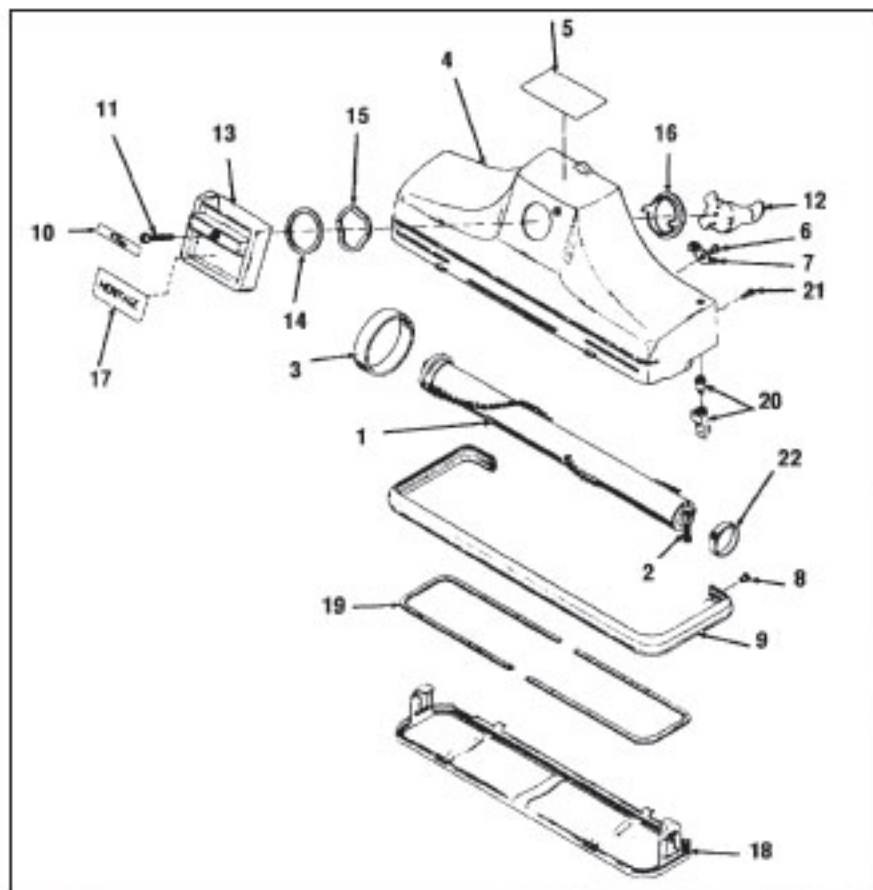

KIRBY Original

HERITAGE Models – Rug Nozzle

KEY	DESCRIPTION	HERITAGE I 1HD	HERITAGE II	LEGEND 2HD	LEGEND II
1	Brushroll Complete	K-152581	K-152585	K-152585	K-156288
2	Brush Adjusting Screw	N/A	N/A	N/A	N/A
3	Brush Belt	K-301289	K-301289	K-301289	K-301289
4	Nozzle Comp. Less Brushroll	K-141681	K-141685	K-141688	K-141689
5	Belt Lifter Instruction Label	K-146684	K-146684	K-146684	K-146684
6	Rug Plate Cam Rivet	K-141381	K-141381	K-141381	K-141381
7	Rug Plate Latch	K-640689	K-640689	K-640689	K-640689
8	Nozzle Bumper Rivet	K-140869	K-140869	K-140869	K-140869
9	Nozzle Bumper	K-140483	K-140484	K-140484	K-140488
10	Belt Lifter Label	K-146381	K-146388	K-146388	K-146388
11	Belt Lifter Ass'y Screw	K-144781	K-144781	K-144781	K-144781
12	Belt Lifter Hook	K-144291	K-144291	K-144291	K-144291
13	Belt Lifter Casting	K-144081	K-144084	K-144084	K-144088
14	Belt Lifter Flat Washer	K-144681	K-144681	K-144681	K-144681
15	Belt Lifter Spring Washer	K-144181	K-144181	K-144181	K-144181
16	Belt Lifter Bearing	K-145481	K-145481	K-145481	K-145481
17	Belt Lifter Bottom Label	K-146789	K-146789	K-146789	K-146789
18	Rug Plate and Gasket	K-154481	K-154481	K-154481	K-154481
19	Rug Plate Gasket	K-154881	K-154881	K-154881	K-154881
20	*Brushroll Sensor Ass'y	N/A	K-148686	K-148686	K-148686
21	*Brushroll Sensor Screw	N/A	K-148985	K-148985	K-148985
22	*Thread Guard and Magnet Ass'y	N/A	K-155985	K-155985	K-155985

*In Sequence by Number

KIRBY IS CONSOLIDATING PARTS
COLORS ON OLDER MODELS