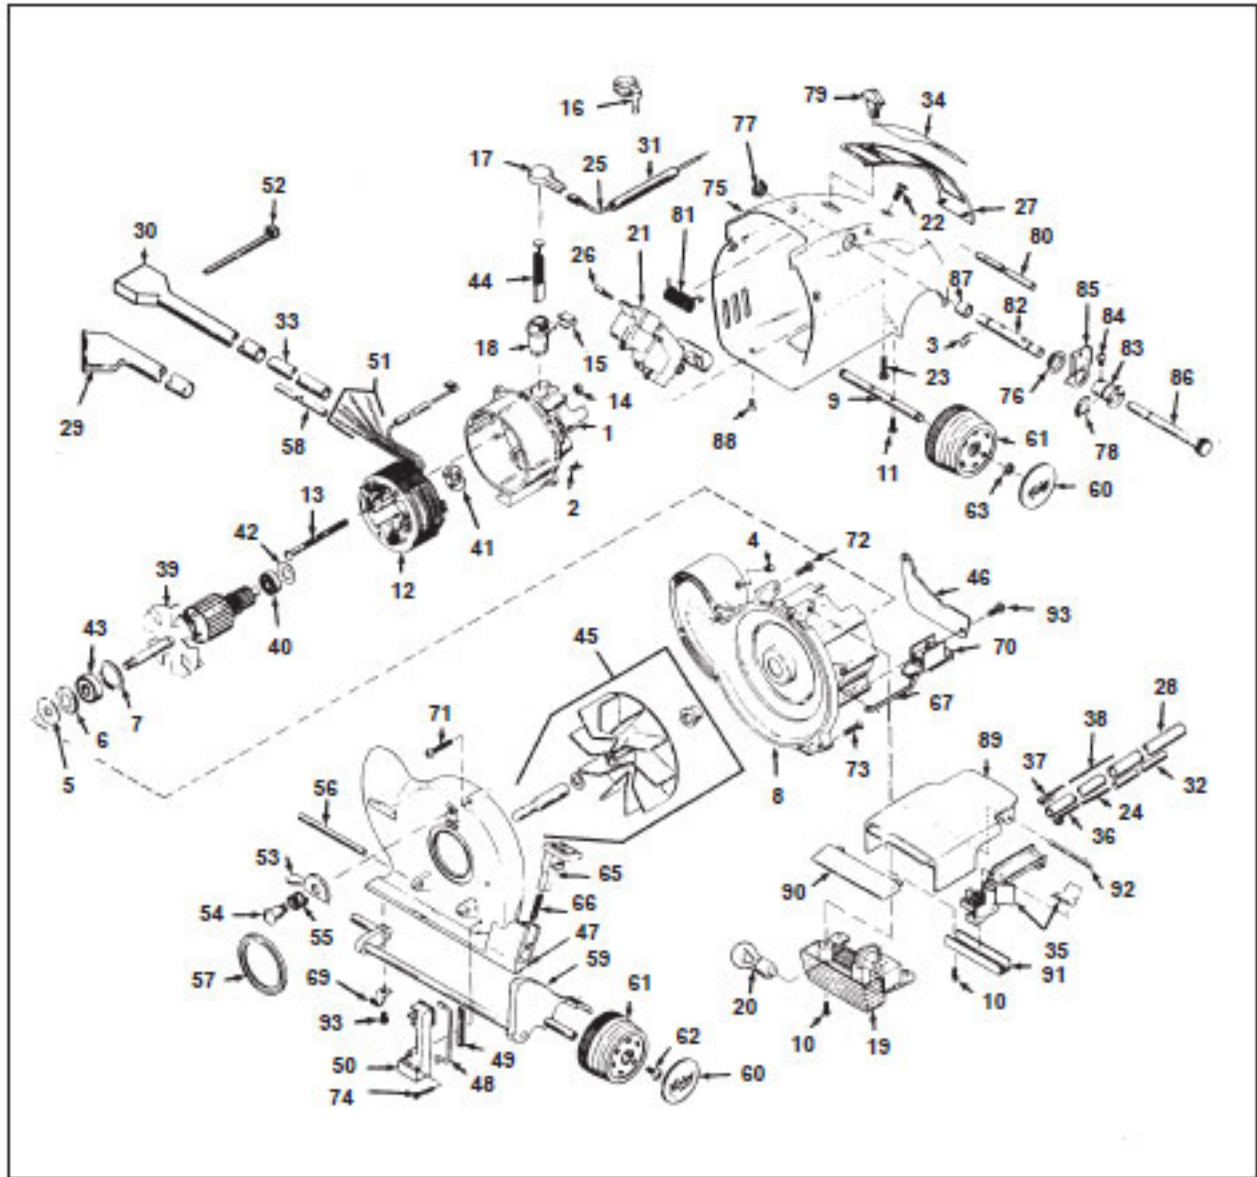

KIRBY Original

HERITAGE Models 1HD & 1HC

Original **KIRBY**

HERITAGE Models 1HD & 1HC

KEY	PART NO.	DESCRIPTION	KEY	PART NO.	DESCRIPTION
1	K-100180	Motor Bell Housing	49	K-120481	Speed Switch Lever Retainer
2	K-100276	Bell Housing Screw	50	K-120584	Speed Switch Lever Cover
3	K-1005	Handle Fork Pin Spring Clip	51	K-120681	Spade Connector Field
4	K-100656	Emtor Connector Pin	52	K-120781	Cable Tie
5	K-100773	Front Bearing Seal	53	K-121056	Nozzle Lock
6	K-100873	Front Bearing Seal Retainer	54	K-1211	Nozzle Lock Screw
7	K-101076	Front Bearing Retainer Ring	55	K-1212	Nozzle Lock Spring
8	K-101181	Motor Casting	56	K-121656	Nozzle Attachment Shaft
9	K-102080	Rear Wheel Shaft	57	K-122068	Nozzle Seal Ring
10	K-102168	Headlight Axle Clamp Screw	58	K-124586	Insulation Tube
11	K-102289	Rear Axle Screw	59	K-131673	Front Bracket Shaft
12	K-103996	Field	60	NLA	Wheel Hub Cap (Order K-131888)
13	K-104673	Field Screw	61	K-131981	Wheel Gray
14	K-104773	Field Screw Nut	62	K-1321	Wheel Screw
15	K-106859	Commutator Brush Retainer Clip	63	K-132180	Mounting Retainer Clip
16	K-107173	Commutator Brush Cap	65	K-631589	Ratchet Lock
17	K-107185	Commutator Brush Cap	66	K-1331	Ratchet Lock Spring
18	K-107276	Commutator Brush Holder	67	K-133882	Speed Switch Arm
19	K-108979	Headlight Lens Assembly	68	K-133981	Speed Switch Spring (Not Shown)
20	K-109273	Headlight Bulb	69	K-134073	Front Shaft Clamp
21	K-110584	Foot Switch Black	70	K-134384	Speed Switch
22	K-110673	Foot Switch Top Screw	71	K-134673	Fan Housing Screw Long
23	K-110773	Foot Switch Bottom Screw	72	K-134756	Fan Housing/Motor Housing Screw
24	K-110878	Headlight Wire W/Terminal	74	K-135473	Speed Switch Mounting Screw
25	K-110985	Black Wire W/Terminal	75	K-135581	Motor Shell Housing
26	K-111180	Foot Switch Clip	76	K-135860	Shell Bushing Large
27	K-111281	Scuff Plate Grey	77	K-135960	Shell Bushing Small
28	K-111378	Headlight Tubing Orange	78	K-136373	Bushing Spring Clip
29	K-111385	Speed Switch and Cable Boot	79	K-136681	Lock Button Gray
30	K-111481	Speed Switch and Cable Boot	80	K-136979	Handle Lock Shaft
31	K-111573	Brush Lead Tube Black	81	K-137073	Handle Fork Spring
32	K-111678	Headlight Tubing White	82	K-137173	Handle Fork Spring Shaft
33	K-111981	Speed Switch Lead Tube	83	K-137273	Handle Fork Spring Bushing
34	K-112082	Scuff Plate Label	84	K-137373	Handle Fork Spring Bushing Screw
35	K-112579	Terminal Block W/insulator	85	K-137579	Handle Fork Yoke
36	K-112679	Switch Terminal Single	86	K-137879	Handle Fork Pin
37	NLA	Switch Terminal Double	87	K-137973	Handle Fork Oilite Bearing
38	K-113178	Double Terminal Lead	88	K-138470	Motor Shell Mounting Screw
39	K-114973	Armature	89	K-160081	Headlight Cap Complete Gray
40	K-115573	Rear Bearing	90	K-161981	Headlight Cap Bumper Gray
41	K-115674	Rear Bearing Spring	91	K-162379	Hold Down Bar
42	K-115774	Rear Bearing Washer	92	K-163379	Headlight Cap Hinge Pin
43	K-116073	Front Bearing	93	K-193281	Front Axle Clamp Screw
44	K-118076	Commutator Carbon Brush			
45	K-119078	Fan Complete Lexan			
46	K-119276	Motor Vent Seal			
47	K-119781	Fan Case			
48	K-120381	Speed Switch Lever			

NLA = No Longer Available