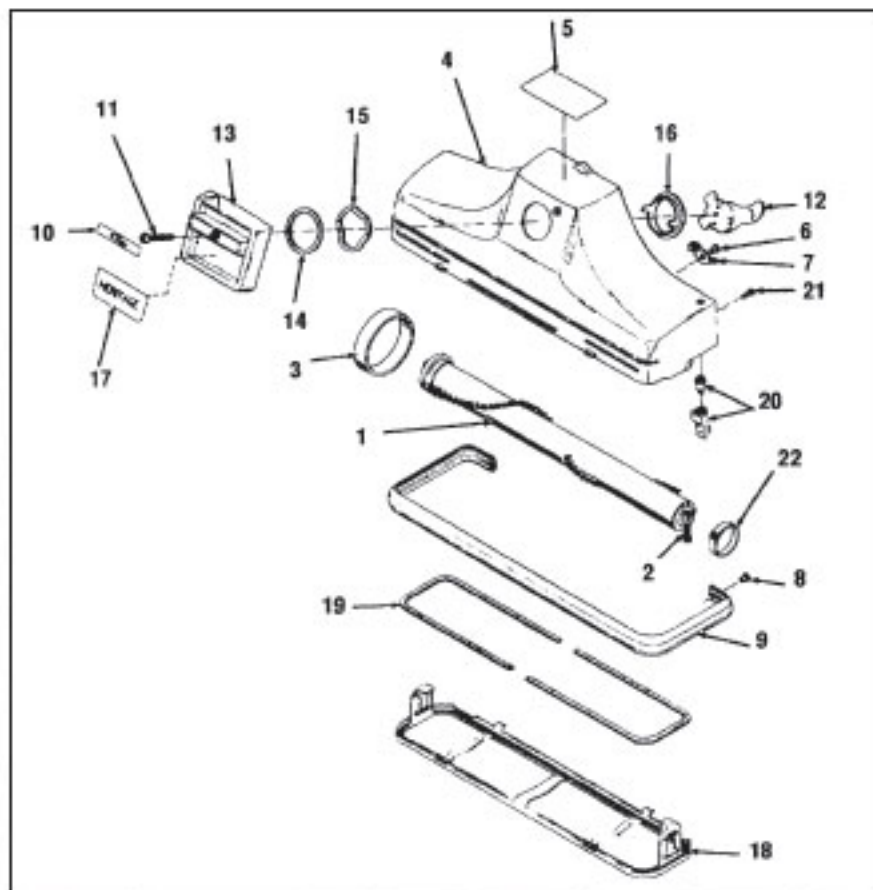

KIRBY Original

HERITAGE Models – Rug Nozzle

KEY	DESCRIPTION	HERITAGE I 1HD	HERITAGE II	LEGEND 2HD	LEGEND II
1	Brushroll Complete	K-152581	K-152585	K-152585	K-156288
2	Brush Adjusting Screw	N/A	N/A	N/A	N/A
3	Brush Belt	K-301289	K-301289	K-301289	K-301289
4	Nozzle Comp. Less Brushroll	K-141681	K-141685	K-141688	K-141689
5	Belt Lifter Instruction Label	K-146684	K-146684	K-146684	K-146684
6	Rug Plate Cam Rivet	K-141381	K-141381	K-141381	K-141381
7	Rug Plate Latch	K-640689	K-640689	K-640689	K-640689
8	Nozzle Bumper Rivet	K-140869	K-140869	K-140869	K-140869
9	Nozzle Bumper	K-140483	K-140484	K-140484	K-140488
10	Belt Lifter Label	K-146381	K-146388	K-146388	K-146388
11	Belt Lifter Ass'y Screw	K-144781	K-144781	K-144781	K-144781
12	Belt Lifter Hook	K-144291	K-144291	K-144291	K-144291
13	Belt Lifter Casting	K-144081	K-144084	K-144084	K-144088
14	Belt Lifter Flat Washer	K-144681	K-144681	K-144681	K-144681
15	Belt Lifter Spring Washer	K-144181	K-144181	K-144181	K-144181
16	Belt Lifter Bearing	K-145481	K-145481	K-145481	K-145481
17	Belt Lifter Bottom Label	K-146789	K-146789	K-146789	K-146789
18	Rug Plate and Gasket	K-154481	K-154481	K-154481	K-154481
19	Rug Plate Gasket	K-154881	K-154881	K-154881	K-154881
20	*Brushroll Sensor Ass'y	N/A	K-148686	K-148686	K-148686
21	*Brushroll Sensor Screw	N/A	K-148985	K-148985	K-148985
22	*Thread Guard and Magnet Ass'y	N/A	K-155985	K-155985	K-155985

*In Sequence by Number

KIRBY IS CONSOLIDATING PARTS
COLORS ON OLDER MODELS