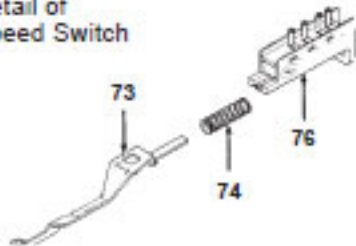

## HERITAGE II Model 2HD

Detail of Speed Switch

Detail of Power On Light

K-123586  
New Style  
use with 8  
wire field