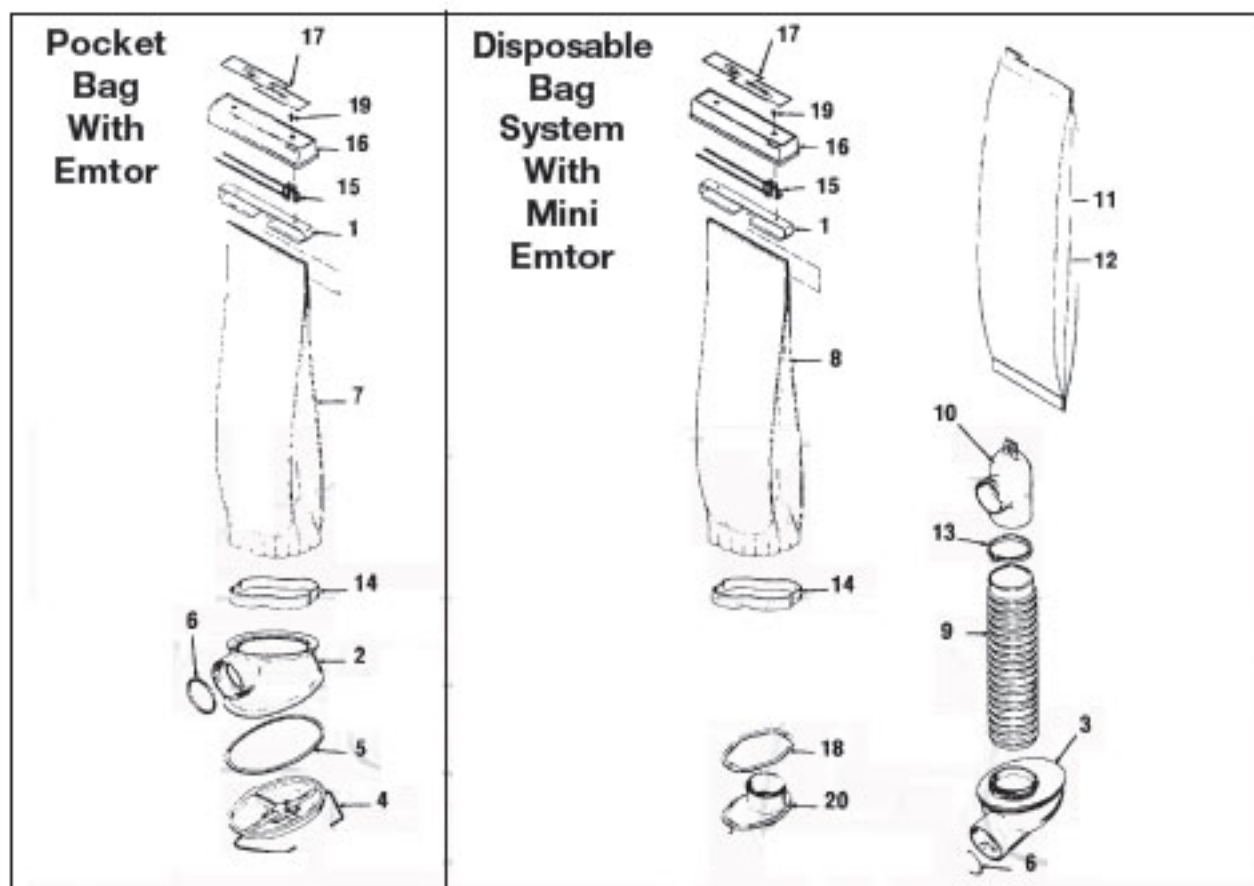

KIRBY Original

HERITAGE Models Bags & Emtor

KEY	DESCRIPTION	HERITAGE I 1HD	HERITAGE II/LEGEND 2HD	LEGEND II
1	Bag Support Hanger	K-173681	K-173681	K-173681
2	Emtor Casting	K-179978	K-179978	K-179978
3	Mini-Emtor	N/A	K-181185	K-181185
4	Emtor Tray	K-185981	K-185984	K-185984
5	Emtor Tray Felt Gasket	K-186182	K-186182	K-186182
6	Round Rubber Gasket Metal Emtor	K-188056	K-188056	K-188056
	Round Rubber Gasket Mini Emtor		K-188087	K-188087
7	Bag Only With Pocket	K-189681	NLA	K-189688
8	Bag Only Long Zipper	K-190081	K-190084	NLA (Use K-190084)
9	Disposable Bag Fill Tube Only	K-190384	K-190384	K-190384
10	Disposable Bag Adaptor Top	K-190481	K-190484	K-190484
11	Disposable Paper Bags 3 Pk	K-19068103	NLA	K-19068403
12	Disposable Paper Bags 9 Pk	NLA	(Order K-197289) NLA	(Order K-197289) NLA
13	Cable Tie Fill Tube	K-191182	(Order K-197389) K-191182	(Order K-197389) K-191182
14	Bag Guard	K-191681	K-191684	K-191688
15	Bag Top Wire	K-191781	K-191781	K-191781
16	Bag Top Cover	K-191881	K-191884	K-191888
17	Bag Top Cover Label	K-192281	K-192284	K-192289
18	Fill Tube Bottom Gasket	K-192981	N/A	N/A
19	Bag Clamp Screw	K-193281	K-193281	K-193281
20	Disposable Bag Adaptor Bottom	K-190181	N/A	N/A

NLA = No Longer Available

KIRBY IS CONSOLIDATING PARTS
COLORS ON OLDER MODELS