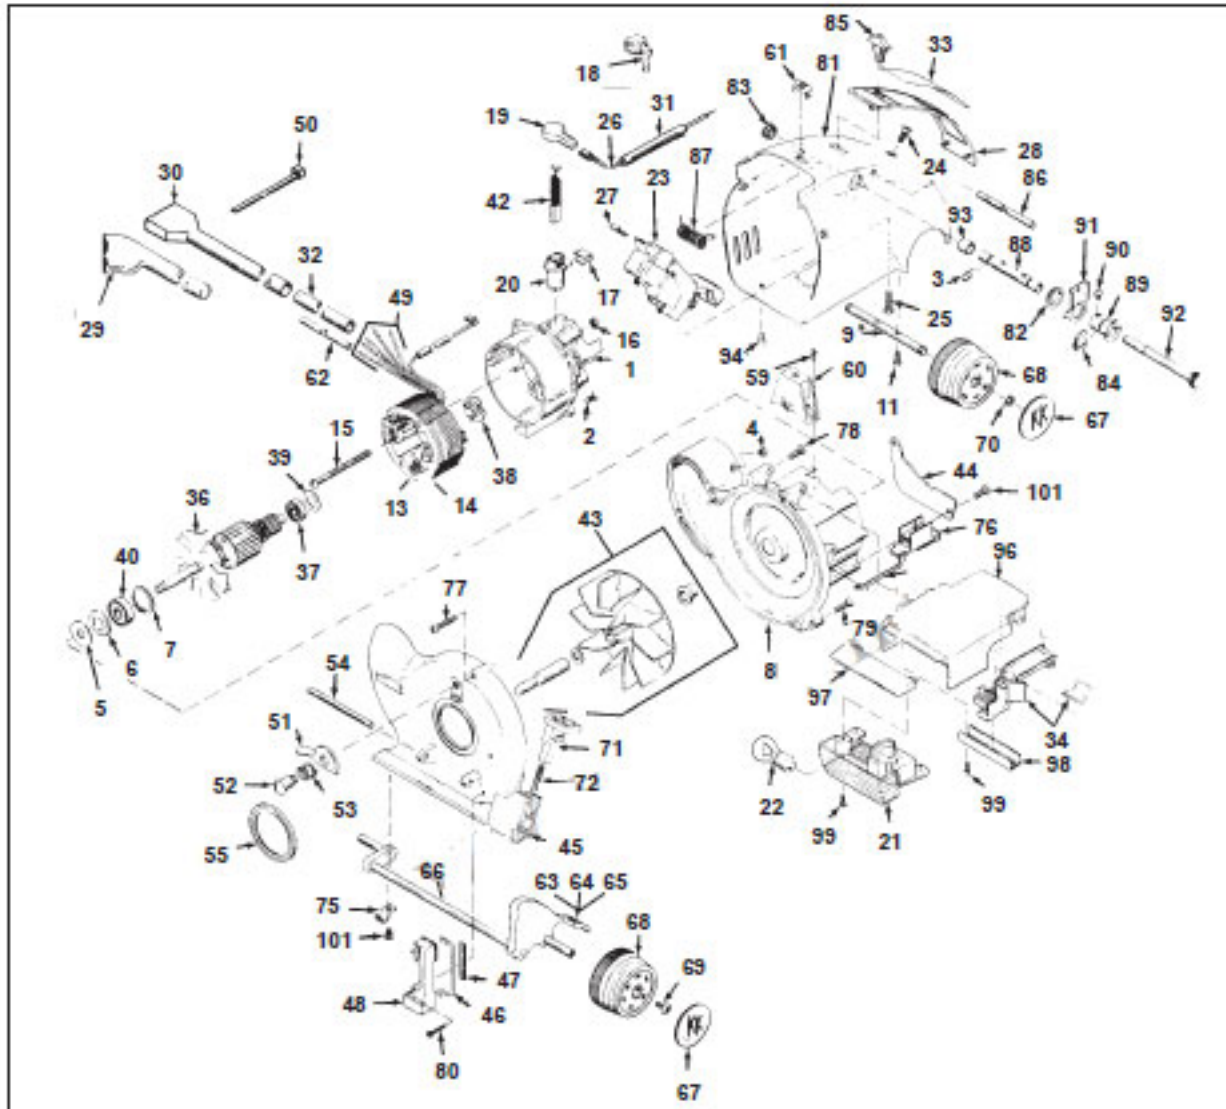

## HERITAGE II Model 2HD

Detail of Speed Switch

Detail of Power On Light

K-123586  
New Style  
use with 8  
wire field