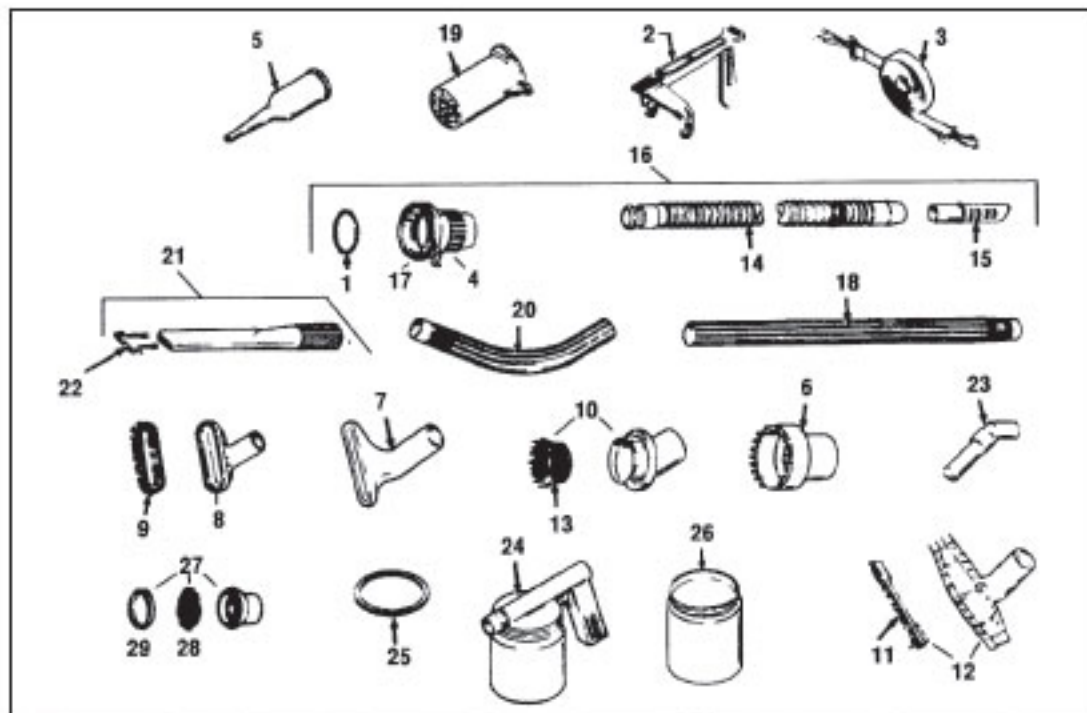

KIRBY Original

Attachment Set HERITAGE Models

KEY	DESCRIPTION	HERITAGE I 1HD	HERITAGE II/LEGEND 2HD	LEGEND II
1	Round Rubber Gasket	K-188087	K-188087	K-188087
2	Lifter Grip	K-200084	K-200084	K-200084
3	Shoulder Strap	K-202084	K-202084	K-202084
4	Hose Motor Connection	K-211084	K-211084	K-211084
5	Inflator	K-213884	K-213884	K-213884
6	Massage Cup	K-214184	K-214184	K-214184
7	Utility Air Nozzle	K-218099	K-218099	K-218099
8	Utility Brush Nozzle	K-210899	K-210899	K-210899
9	Utility Brush Strip	K-2181	K-2181	K-2181
10	Duster Brush	K-218499	K-218499	K-218499
11	Surface Nozzle Brush	K-219662	K-219662	K-219662
12	Surface Nozzle Head	K-219784	K-219784	K-219788
13	Duster Brush Ring	K-220189	K-220189	K-220189
14	Hose Only	K-223086	K-223086	K-223086
15	Hose Tube Swivel	NLA	NLA	NLA
16	Hose Complete	K-223686	K-223686	K-223692
17	Hose Seal Gasket	K-223881	K-223881	K-223881
18	Straight Tube	K-224084	K-224084	K-224088
19	Air Intake Nozzle	K-224188	K-224188	K-224188
20	Curved Tube	K-225084	K-225084	K-225088
21	Radiator Tool	K-225799	K-225799	K-225799
22	Radiator Tool Brush	K-226157	K-226157	K-226157
23	Surface Nozzle Elbow	K-227584	K-227584	K-227588
24	Spray Gun Complete	K-250299	K-250299	K-250299
25	Spray Gun Jar Gasket	NLA	NLA	NLA
26	Spray Gun Jar	NLA	NLA	NLA
27	Suds Cap	NLA	NLA	NLA
28	Suds Screen Ring	NLA	NLA	NLA
29	Suds Cap Screen	NLA	NLA	NLA

NLA = No Longer Available

KIRBY IS CONSOLIDATING PARTS
COLORS ON OLDER MODELS