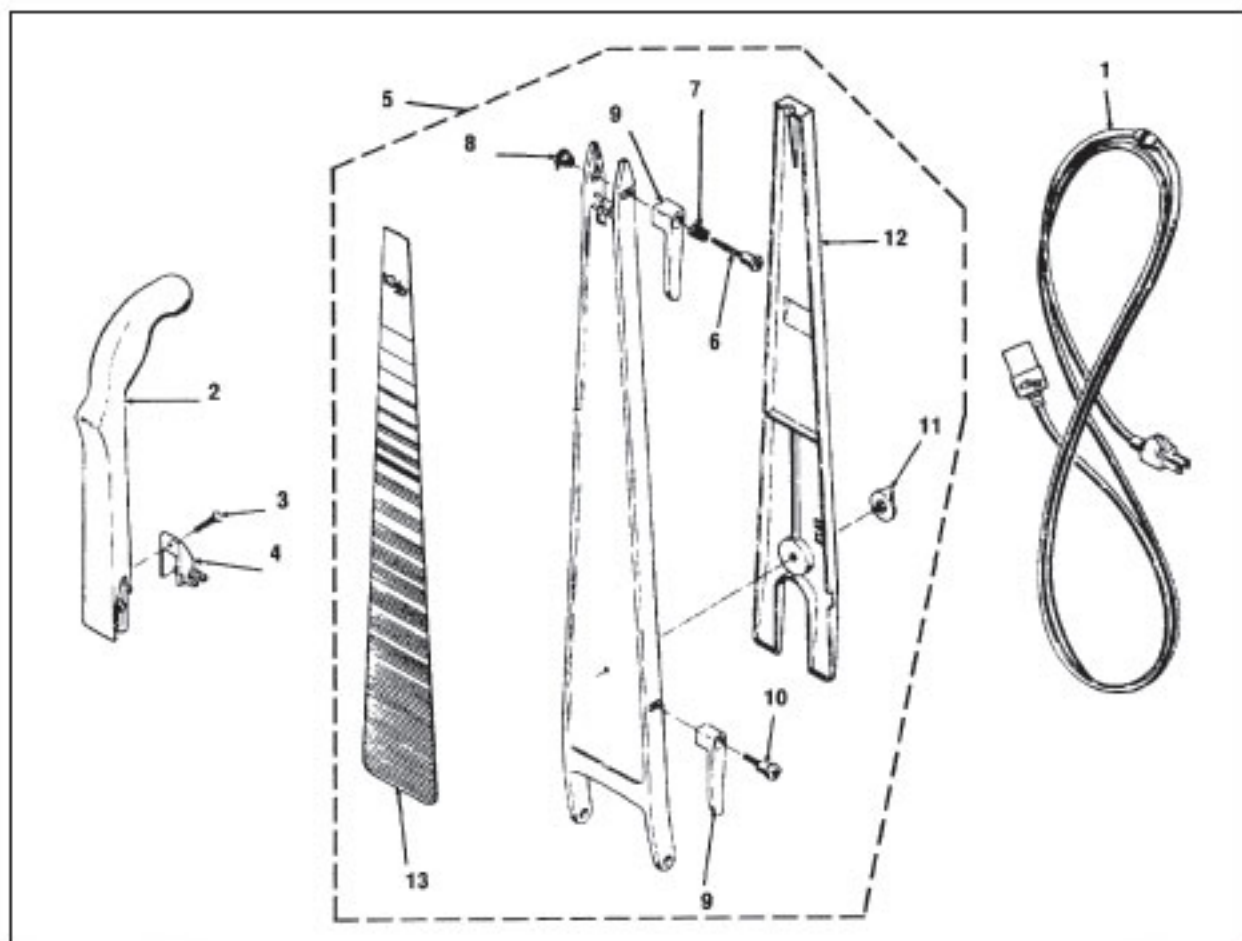

KIRBY Original

Handle Group HERITAGE Models

KEY	DESCRIPTION	HERITAGE I 1HD	HERITAGE II/LEGEND 2HD	LEGEND II
1	Cord	K-192081	K-192084	K-192088
2	Handle Grip Complete	K-173381	K-173384	K-173388
3	Handle Grip Bracket Screw	K-175381	K-175381	K-175381
4	Handle Grip Bag Bracket	K-175481	K-175481	K-175481
5	Handle Fork Complete	K-175088	K-175088	K-175088
6	Cord Hook Swivel Screw	K-174067	K-174067	K-174067
7	Cord Swivel Spring	K-174167	K-174167	K-174167
8	Cord Hook Swivel Nut	K-175168	K-175168	K-175168
9	Cord Hook Swivel	K-173881	K-173889	K-173888
10	Cord Hook Shoulder Screw	K-174467	K-174467	K-174486
11	Handle Fork Back Screw	K-174984	K-174984	K-174988
12	Handle Fork Back	K-174581	K-174584	K-174588
13	Handle Fork Label	K-174381	K-174388	K-174388

KIRBY IS CONSOLIDATING PARTS
COLORS ON OLDER MODELS