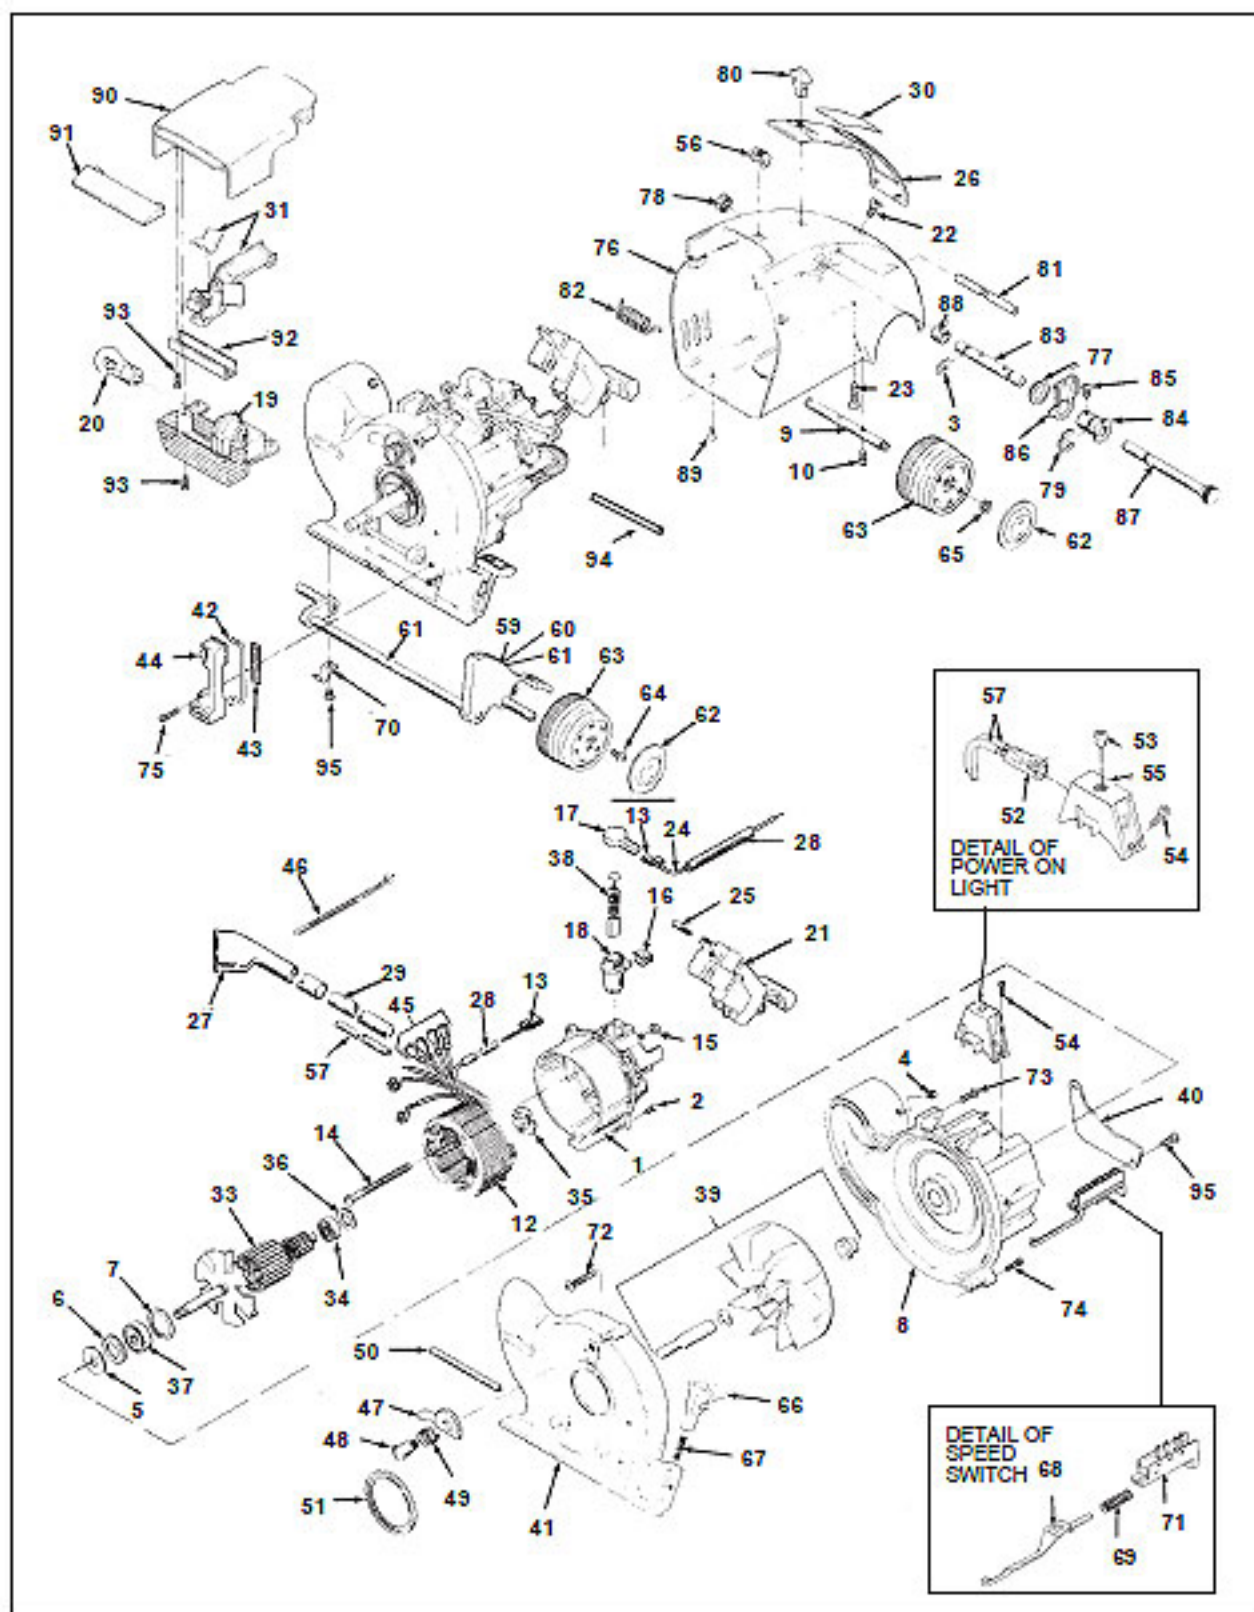

KIRBY Original

HERITAGE II LEGEND, LEGEND II

Original **KIRBY**

HERITAGE II LEGEND, LEGEND II

KEY	PART NO.	DESCRIPTION	KEY	PART NO.	DESCRIPTION
1	K-100180	Motor Bell Housing	50	K-121656	Nozzle Attachment Shaft
2	K-100276	Bell Housing Screw	51	K-122068	Nozzle Seal Ring
3	K-1005	Handle Fork Pin Spring Clip	52	K-123586	Indicator Light
4	K-100684	Emtor Connector Pin	53	K-123684	Power On Light Lens Clear
5	K-100773	Front Bearing Seal	54	K-124284	Power On Light Bracket Screw
6	K-100873	Front Bearing Seal Retainer	55	K-124384	Power On Light Bracket
7	K-101076	Front Bearing Retainer Ring	56	K-124484	Power On Light Lens Amber
8	K-101184	Motor Casting	57	K-124586	Insulation Tube
9	K-102080	Rear Wheel Shaft Large Emtor	58	NLA	Micro Adjusting Screw (NI) (Order K-232497)
9	K-102084	Rear Wheel Shaft Mini Emtor			
10	K-102269	Rear Axle Screw	59	K-130784	Ratchet Pedal Label Black (NI)
	K-103584	Rear Wheel Shaft Spacer Mini Emtor (Use With K-102084 Only)	59	K-130788	Ratchet Pedal Label Maroon (NI)
			60	NLA	Height Adjustment Label Black (NI)
12	K-103986	Field	60	K-130888	Height Adjustment Label Maroon (NI)
13	K-104385	Field Term Clip (Service Only)	61	K-131673	Front Bracket Shaft
14	K-104673	Field Screw	62	NLA	Wheel Hub Cap Black (Order K-131888)
15	K-104773	Field Screw Nut	62	K-131888	Wheel Hub Cap Maroon
16	K-106859	Commutator Brush Retainer Clip	63	K-131982	Wheel Black
17	K-107185	Commutator Brush Cap	63	K-131988	Wheel Maroon
18	K-107276	Commutator Brush Holder	64	K-1321	Wheel Mounting Screw
19	K-108979	Headlight Lens Assembly	65	K-132180	Wheel Retainer Clip
20	K-109273	Headlight Bulb	66	K-631589	Ratchet Lock
21	K-110584	Foot Switch Black	67	K-1331	Ratchet Lock Spring
21	NLA	Foot Switch Maroon (Use K-110584)	68	K-133882	Speed Switch Arm
			69	K-133981	Speed Switch Spring
22	K-110673	Foot Switch Top Screw	70	K-134073	Front Shaft Clamp
23	K-110773	Foot Switch Bottom Screw	71	K-134384	Speed Switch
24	K-110985	Black Wire W/Terminal	72	K-134673	Fan Housing Screw Long
25	K-111180	Foot Switch Clip	73	K-134756	Fan Housing Screw Short
26	K-111284	Scuff Plate Black	74	K-135169	Fan Housing/Motor Housing Screw
26	K-111288	Scuff Plate Maroon	75	K-135473	Speed Switch Mounting Screw
27	K-111385	Speed Switch and Cable Boot	76	K-135584	Motor Shell Housing Less Axle
28	K-111573	Brush Lead Tube Black	77	K-135860	Shell Bushing Large
29	K-111981	Speed Switch Lead Tube	78	K-135960	Shell Bushing Small
30	K-112086	Scuff Plate Label Black	79	K-136373	Bushing Spring Clip
30	K-112088	Scuff Plate Label Maroon	80	K-136684	Lock Button Black
31	K-112579	Terminal Block W/Insulator	80	K-136688	Lock Button Maroon
32	K-112679	Headlight Wire Terminal Clip	81	K-136979	Handle Lock Shaft
33	K-114973	Armature	82	K-137073	Handle Fork Spring
34	K-115573	Rear Bearing	83	K-137173	Handle Fork Spring Shaft
35	K-115674	Rear Bearing Spring	84	K-137273	Handle Fork Spring Bushing
36	K-115774	Rear Bearing Washer	85	K-137373	Handle Fork Spring Bushing Screw
37	K-116073	Front Bearing	86	K-137579	Handle Fork Yoke
38	K-118076	Commutator Carbon Brush	87	K-137879	Handle Fork Pin
39	K-119078	Fan Complete Lexan	88	K-137973	Handle Fork Oilite Bearing
40	K-119276	Motor Vent Seal	89	K-138470	Motor Shell Mounting Screw
41	K-119781	Fan Case	90	K-160084	Headlight Cap Complete Black
42	K-120381	Speed Switch Lever	90	K-160088	Headlight Cap Complete Maroon
43	K-120481	Speed Switch Lever Retainer	91	K-161984	Headlight Cap Bumper Black
44	K-120584	Speed Switch Lever Cover Black	91	K-161988	Headlight Cap Bumper Maroon
44	K-120588	Speed Switch Lever Cover Maroon	92	K-162379	Hold Down Bar
45	K-120681	Spade Connector Field	93	K-162679	Headlight Screw
46	K-120781	Cable Tie	94	K-163379	Headlight Cap Hinge Pin
47	K-121056	Nozzle Lock	95	K-193281	Front Axle Clamp Screw
48	K-1211	Nozzle Lock Screw			
49	K-1212	Nozzle Lock Spring			