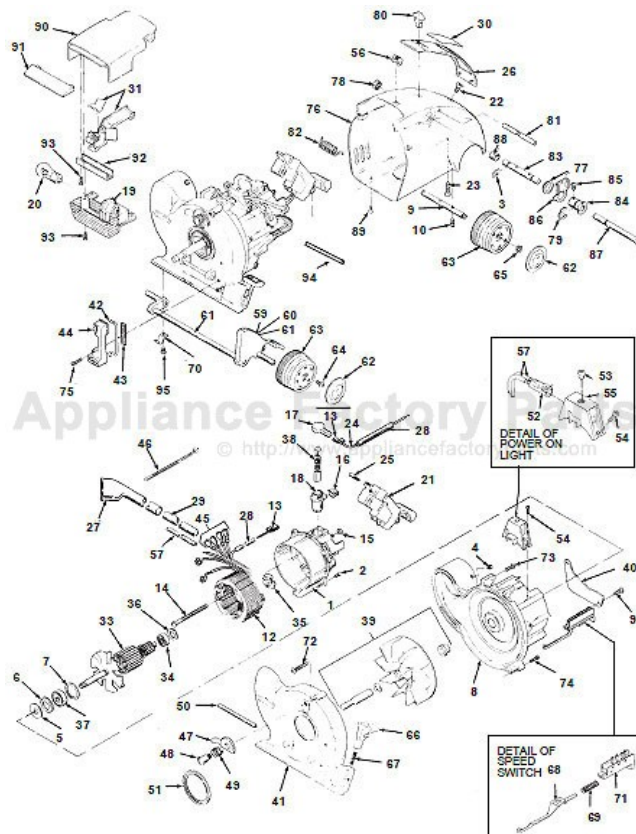

[Find Your Kirby Vacuum Cleaner Parts - Select From 64 Models](#)

----- Manual continues below part list -----