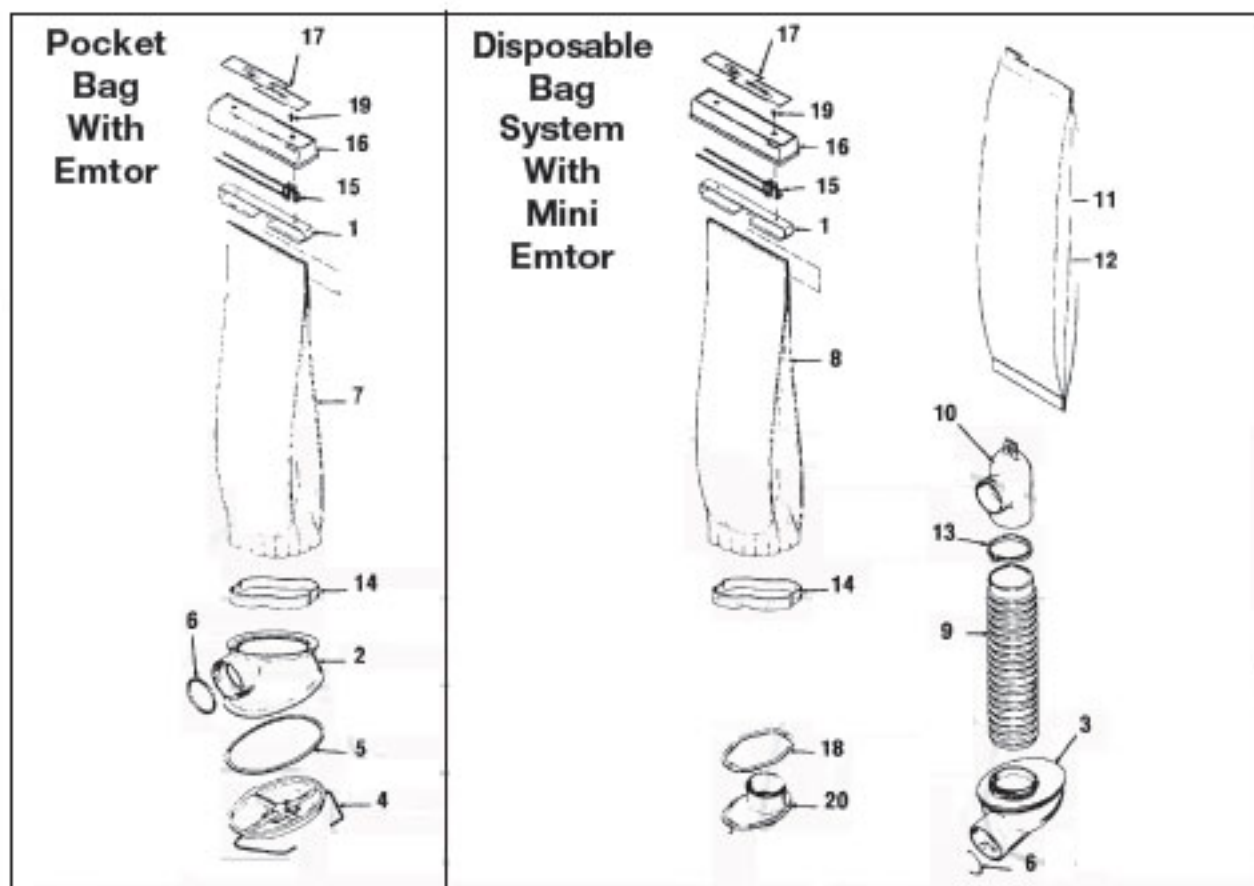

KIRBY Original

HERITAGE Models Bags & Emtor

KEY	DESCRIPTION	HERITAGE I 1HD	HERITAGE II/LEGEND 2HD	LEGEND II
1	Bag Support Hanger	K-173681	K-173681	K-173681
2	Emtor Casting	K-179978	K-179978	K-179978
3	Mini-Emtor	N/A	K-181185	K-181185
4	Emtor Tray	K-185981	K-185984	K-185984
5	Emtor Tray Felt Gasket	K-186182	K-186182	K-186182
6	Round Rubber Gasket Metal Emtor	K-188056	K-188056	K-188056
	Round Rubber Gasket Mini Emtor		K-188087	K-188087
7	Bag Only With Pocket	K-189681	NLA	K-189688
8	Bag Only Long Zipper	K-190081	K-190084	NLA (Use K-190084)
9	Disposable Bag Fill Tube Only	K-190384	K-190384	K-190384
10	Disposable Bag Adaptor Top	K-190481	K-190484	K-190484
11	Disposable Paper Bags 3 Pk	K-19068103	NLA	K-19068403
12	Disposable Paper Bags 9 Pk	NLA	(Order K-197289) NLA	(Order K-197289) NLA
13	Cable Tie Fill Tube	K-191182	(Order K-197389) K-191182	(Order K-197389) K-191182
14	Bag Guard	K-191681	K-191684	K-191688
15	Bag Top Wire	K-191781	K-191781	K-191781
16	Bag Top Cover	K-191881	K-191884	K-191888
17	Bag Top Cover Label	K-192281	K-192284	K-192289
18	Fill Tube Bottom Gasket	K-192981	N/A	N/A
19	Bag Clamp Screw	K-193281	K-193281	K-193281
20	Disposable Bag Adaptor Bottom	K-190181	N/A	N/A

NLA = No Longer Available

KIRBY IS CONSOLIDATING PARTS
COLORS ON OLDER MODELS