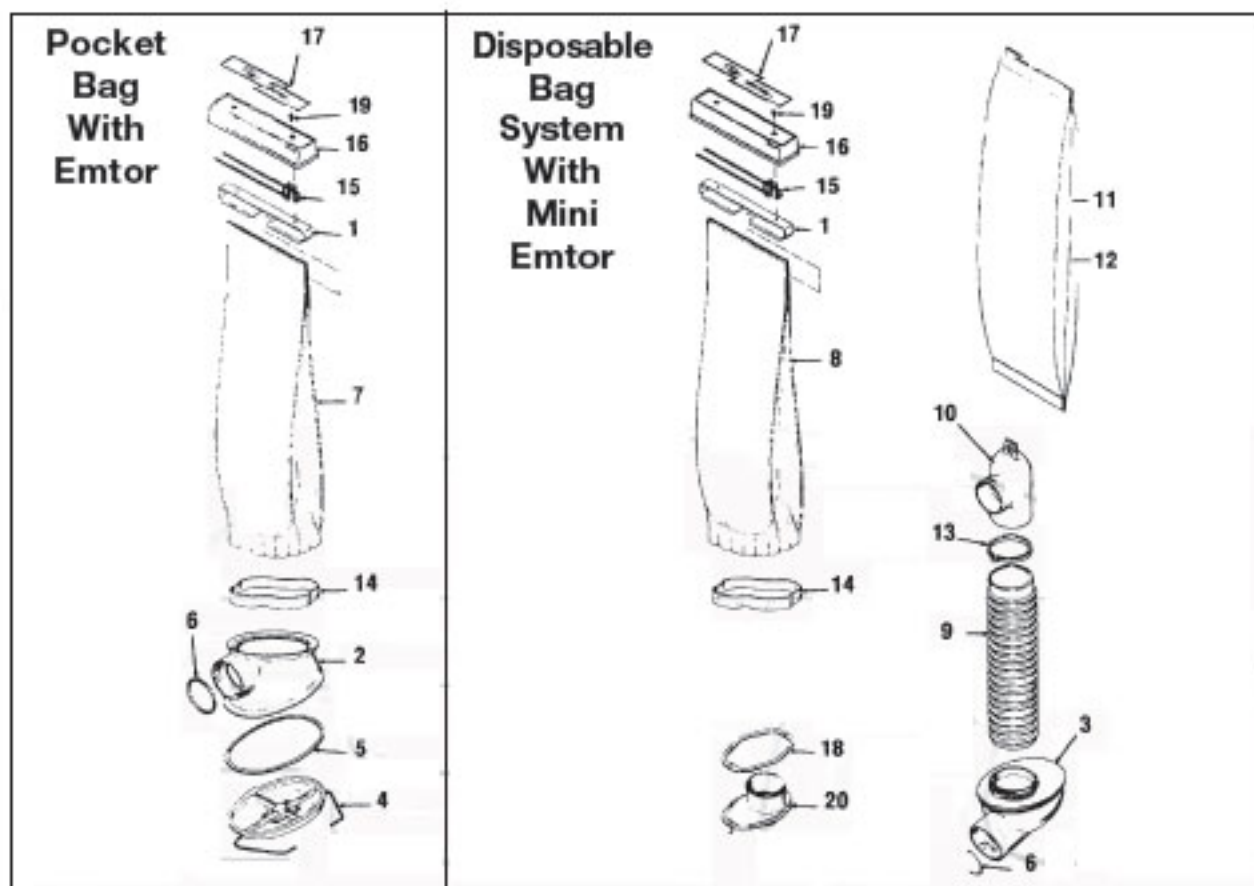

KIRBY Original

HERITAGE Models Bags & Emtor

KEY	DESCRIPTION	HERITAGE I 1HD	HERITAGE II/LEGEND 2HD	LEGEND II
1	Bag Support Hanger	K-173681	K-173681	K-173681
2	Emtor Casting	K-179978	K-179978	K-179978
3	Mini-Emtor	N/A	K-181185	K-181185
4	Emtor Tray	K-185981	K-185984	K-185984
5	Emtor Tray Felt Gasket	K-186182	K-186182	K-186182
6	Round Rubber Gasket Metal Emtor	K-188056	K-188056	K-188056
	Round Rubber Gasket Mini Emtor		K-188087	K-188087
7	Bag Only With Pocket	K-189681	NLA	K-189688
8	Bag Only Long Zipper	K-190081	K-190084	NLA (Use K-190084)
9	Disposable Bag Fill Tube Only	K-190384	K-190384	K-190384
10	Disposable Bag Adaptor Top	K-190481	K-190484	K-190484
11	Disposable Paper Bags 3 Pk	K-19068103	NLA	K-19068403
			(Order K-197289)	(Order K-197289)
12	Disposable Paper Bags 9 Pk	NLA	NLA	NLA
			(Order K-197389)	(Order K-197389)
13	Cable Tie Fill Tube	K-191182	K-191182	K-191182
14	Bag Guard	K-191681	K-191684	K-191688
15	Bag Top Wire	K-191781	K-191781	K-191781
16	Bag Top Cover	K-191881	K-191884	K-191888
17	Bag Top Cover Label	K-192281	K-192284	K-192289
18	Fill Tube Bottom Gasket	K-192981	N/A	N/A
19	Bag Clamp Screw	K-193281	K-193281	K-193281
20	Disposable Bag Adaptor Bottom	K-190181	N/A	N/A

NLA = No Longer Available

KIRBY IS CONSOLIDATING PARTS
COLORS ON OLDER MODELS