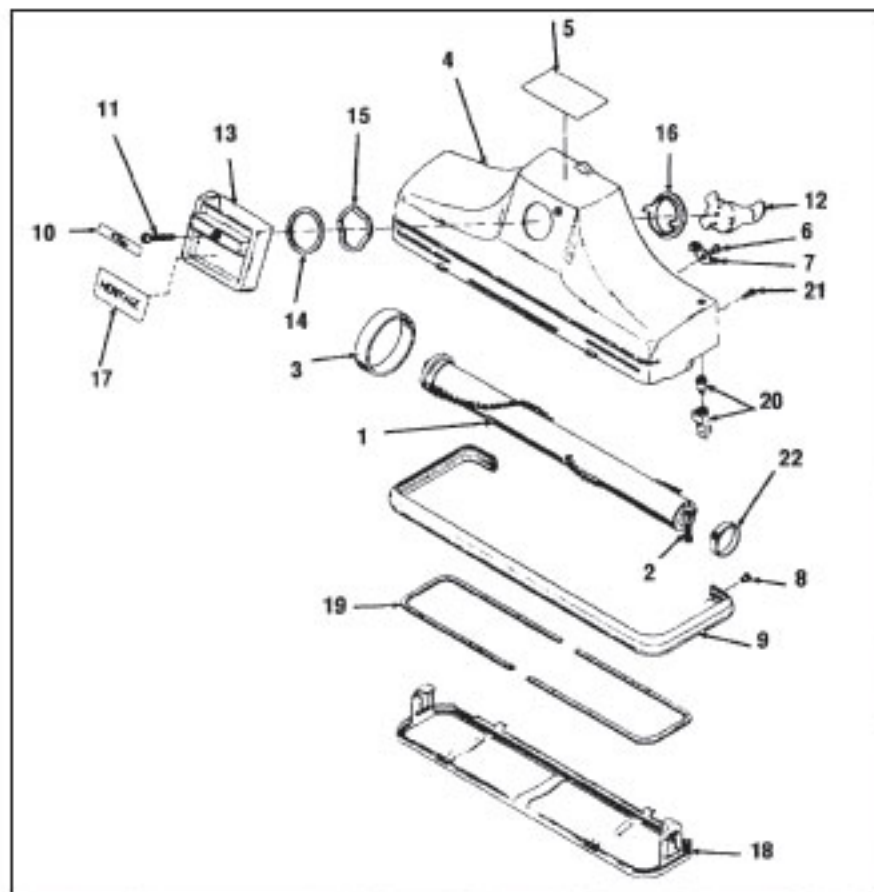

KIRBY Original

HERITAGE Models – Rug Nozzle

KEY	DESCRIPTION	HERITAGE I 1HD	HERITAGE II	LEGEND 2HD	LEGEND II
1	Brushroll Complete	K-152581	K-152585	K-152585	K-156288
2	Brush Adjusting Screw	N/A	N/A	N/A	N/A
3	Brush Belt	K-301289	K-301289	K-301289	K-301289
4	Nozzle Comp. Less Brushroll	K-141681	K-141685	K-141688	K-141689
5	Belt Lifter Instruction Label	K-146684	K-146684	K-146684	K-146684
6	Rug Plate Cam Rivet	K-141381	K-141381	K-141381	K-141381
7	Rug Plate Latch	K-640689	K-640689	K-640689	K-640689
8	Nozzle Bumper Rivet	K-140869	K-140869	K-140869	K-140869
9	Nozzle Bumper	K-140483	K-140484	K-140484	K-140488
10	Belt Lifter Label	K-146381	K-146388	K-146388	K-146388
11	Belt Lifter Ass'y Screw	K-144781	K-144781	K-144781	K-144781
12	Belt Lifter Hook	K-144291	K-144291	K-144291	K-144291
13	Belt Lifter Casting	K-144081	K-144084	K-144084	K-144088
14	Belt Lifter Flat Washer	K-144681	K-144681	K-144681	K-144681
15	Belt Lifter Spring Washer	K-144181	K-144181	K-144181	K-144181
16	Belt Lifter Bearing	K-145481	K-145481	K-145481	K-145481
17	Belt Lifter Bottom Label	K-146789	K-146789	K-146789	K-146789
18	Rug Plate and Gasket	K-154481	K-154481	K-154481	K-154481
19	Rug Plate Gasket	K-154881	K-154881	K-154881	K-154881
20	*Brushroll Sensor Ass'y	N/A	K-148686	K-148686	K-148686
21	*Brushroll Sensor Screw	N/A	K-148985	K-148985	K-148985
22	*Thread Guard and Magnet Ass'y	N/A	K-155985	K-155985	K-155985

*In Sequence by Number

KIRBY IS CONSOLIDATING PARTS
COLORS ON OLDER MODELS