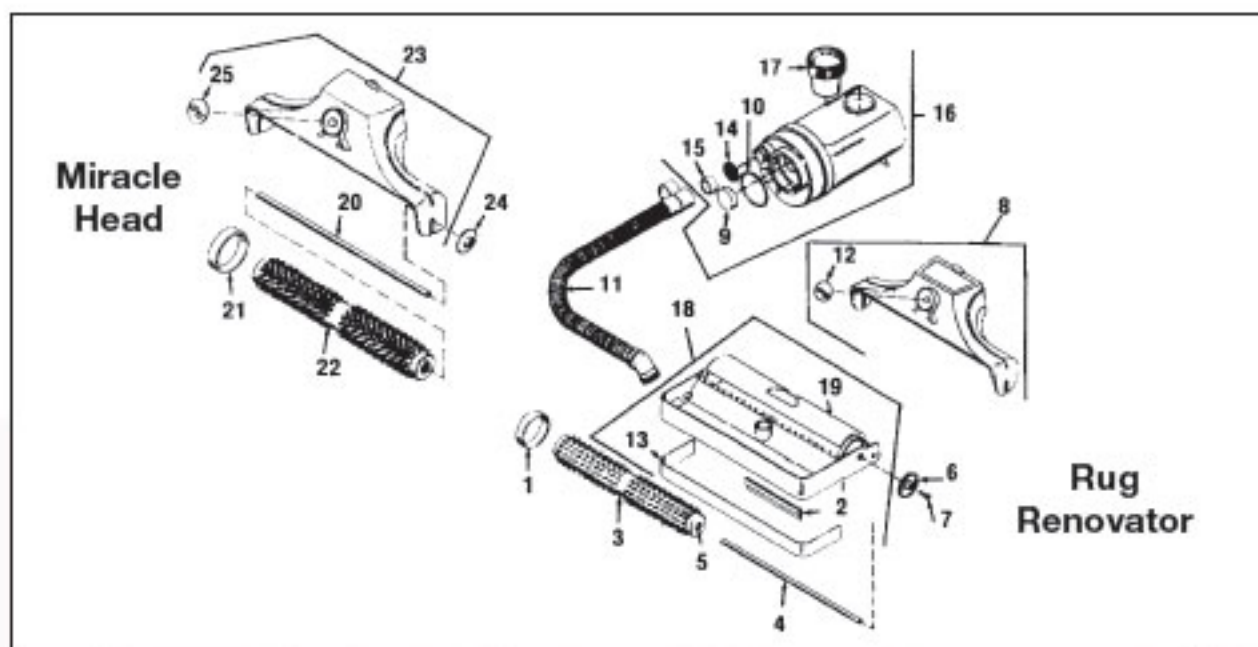

Original **KIRBY**

Miracle Head & Rug Renovator D50-2HD

KEY	DESCRIPTION	D50/ 1CR	1CB/ 3CB	1HD	2HD	2HD
1	Belt	K-301289	K-301289	K-301289	K-301289	K-301289
2	Belt Baffle Strip	K-305201	K-305201	K-305201	K-305201	K-305201
3	Brush Renovator	K-305864	K-305864	K-305864	K-305864	K-305864
4	Brush Axle	K-306187	K-306187	K-306187	K-306187	K-306187
5	Brush Bearing	K-305987	K-305987	K-305987	K-305987	K-305987
6	Bumper			K-306384	K-306384	K-306384
7	Bumper Screw			K-306264	K-306264	K-306264
8	Casting	K-303269	K-303269	K-303188	K-303188	K-303188
9	Filter Sponge	K-307364	K-307364	K-307364	K-307364	K-307364
10	Gasket	K-188087	K-188087	K-188087	K-188087	K-188087
11	Hose	K-308084	K-308084	K-308084	K-308084	K-308084
12	Label	N/A	K-303984	K-303981	K-303984	K-303988
13	Suds Leveler	K-305484	K-305484	K-305484	K-305484	K-305484
14	Suds Screen	K-307581	K-307581	K-307581	K-307581	K-307581
15	Suds Screen Retainer	K-307665	K-307665	K-307665	K-307665	K-307665
16	Tank Complete W/Cup	K-306784	K-306784	K-306784	K-306784	K-306784
17	Tank Cup	K-308984	K-308984	K-308984	K-308984	K-308984
18	Tray Less Brush	K-304784	K-304784	K-304784	K-304784	K-304784
19	RR Plastic Shield	K-304484	K-304484	K-304484	K-304484	K-304484
20	Axle Shaft	K-3020	K-3020	K-3020	K-3020	K-3020
21	Belt	K-301289	K-301289	K-301289	K-301289	K-301289
22	Brush Miracle Head	K-300965	K-300965	K-300965	K-300965	K-300965
23	Casting	NLA	NLA	K-303188	K-303188	K-303188
	Casting 2CB/3CB		NLA			
24	Bumper W/Screw	K-302179	K-302179			
	Bumper Only			K-306384	K-306384	K-306384
	Screw Only			K-306264	K-306264	K-306264
25	Belt Lifter Label		K-303988	K-303988	K-303988	K-303988

NLA = No Longer Available

KIRBY IS CONSOLIDATING PARTS
COLORS ON OLDER MODELS