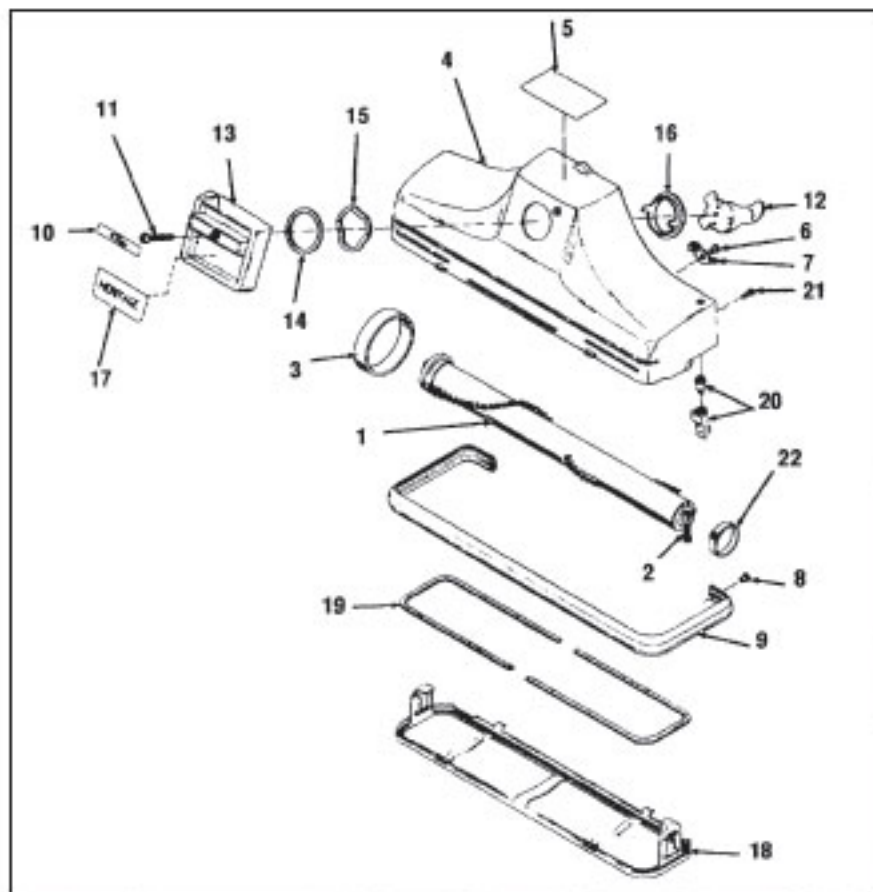

KIRBY Original

HERITAGE Models – Rug Nozzle

KEY	DESCRIPTION	HERITAGE I 1HD	HERITAGE II	LEGEND 2HD	LEGEND II
1	Brushroll Complete	K-152581	K-152585	K-152585	K-156288
2	Brush Adjusting Screw	N/A	N/A	N/A	N/A
3	Brush Belt	K-301289	K-301289	K-301289	K-301289
4	Nozzle Comp. Less Brushroll	K-141681	K-141685	K-141688	K-141689
5	Belt Lifter Instruction Label	K-146684	K-146684	K-146684	K-146684
6	Rug Plate Cam Rivet	K-141381	K-141381	K-141381	K-141381
7	Rug Plate Latch	K-640689	K-640689	K-640689	K-640689
8	Nozzle Bumper Rivet	K-140869	K-140869	K-140869	K-140869
9	Nozzle Bumper	K-140483	K-140484	K-140484	K-140488
10	Belt Lifter Label	K-146381	K-146388	K-146388	K-146388
11	Belt Lifter Ass'y Screw	K-144781	K-144781	K-144781	K-144781
12	Belt Lifter Hook	K-144291	K-144291	K-144291	K-144291
13	Belt Lifter Casting	K-144081	K-144084	K-144084	K-144088
14	Belt Lifter Flat Washer	K-144681	K-144681	K-144681	K-144681
15	Belt Lifter Spring Washer	K-144181	K-144181	K-144181	K-144181
16	Belt Lifter Bearing	K-145481	K-145481	K-145481	K-145481
17	Belt Lifter Bottom Label	K-146789	K-146789	K-146789	K-146789
18	Rug Plate and Gasket	K-154481	K-154481	K-154481	K-154481
19	Rug Plate Gasket	K-154881	K-154881	K-154881	K-154881
20	*Brushroll Sensor Ass'y	N/A	K-148686	K-148686	K-148686
21	*Brushroll Sensor Screw	N/A	K-148985	K-148985	K-148985
22	*Thread Guard and Magnet Ass'y	N/A	K-155985	K-155985	K-155985

*In Sequence by Number

KIRBY IS CONSOLIDATING PARTS
COLORS ON OLDER MODELS