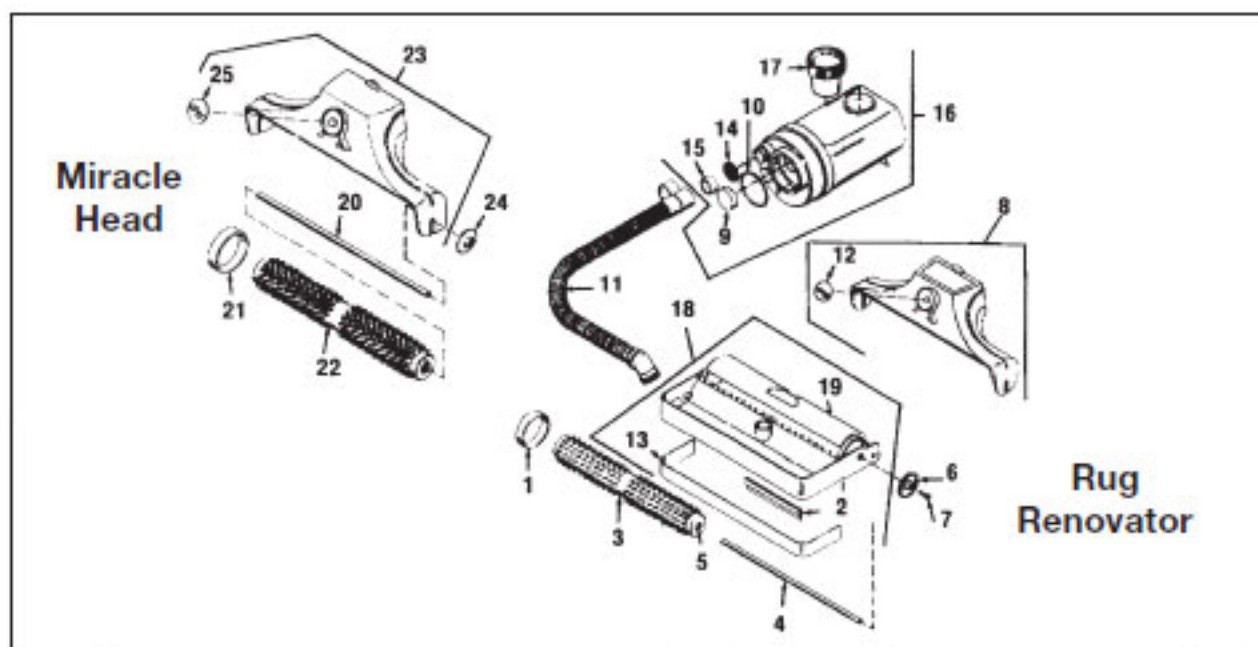

Original **KIRBY**

Miracle Head & Rug Renovator D50-2HD

KEY	DESCRIPTION	D50/ 1CR	1CB/ 3CB	1HD	2HD	2HD
1	Belt	K-301289	K-301289	K-301289	K-301289	K-301289
2	Belt Baffle Strip	K-305201	K-305201	K-305201	K-305201	K-305201
3	Brush Renovator	K-305864	K-305864	K-305864	K-305864	K-305864
4	Brush Axle	K-306187	K-306187	K-306187	K-306187	K-306187
5	Brush Bearing	K-305987	K-305987	K-305987	K-305987	K-305987
6	Bumper			K-306384	K-306384	K-306384
7	Bumper Screw			K-306264	K-306264	K-306264
8	Casting	K-303269	K-303269	K-303188	K-303188	K-303188
9	Filter Sponge	K-307364	K-307364	K-307364	K-307364	K-307364
10	Gasket	K-188087	K-188087	K-188087	K-188087	K-188087
11	Hose	K-308084	K-308084	K-308084	K-308084	K-308084
12	Label	N/A	K-303984	K-303981	K-303984	K-303988
13	Suds Leveler	K-305484	K-305484	K-305484	K-305484	K-305484
14	Suds Screen	K-307581	K-307581	K-307581	K-307581	K-307581
15	Suds Screen Retainer	K-307665	K-307665	K-307665	K-307665	K-307665
16	Tank Complete W/Cup	K-306784	K-306784	K-306784	K-306784	K-306784
17	Tank Cup	K-308984	K-308984	K-308984	K-308984	K-308984
18	Tray Less Brush	K-304784	K-304784	K-304784	K-304784	K-304784
19	RR Plastic Shield	K-304484	K-304484	K-304484	K-304484	K-304484
20	Axle Shaft	K-3020	K-3020	K-3020	K-3020	K-3020
21	Belt	K-301289	K-301289	K-301289	K-301289	K-301289
22	Brush Miracle Head	K-300965	K-300965	K-300965	K-300965	K-300965
23	Casting	NLA	NLA	K-303188	K-303188	K-303188
24	Casting 2CB/3CB		NLA			
	Bumper W/Screw	K-302179	K-302179			
	Bumper Only			K-306384	K-306384	K-306384
	Screw Only			K-306264	K-306264	K-306264
25	Belt Lifter Label		K-303988	K-303988	K-303988	K-303988

NLA = No Longer Available

KIRBY IS CONSOLIDATING PARTS
COLORS ON OLDER MODELS