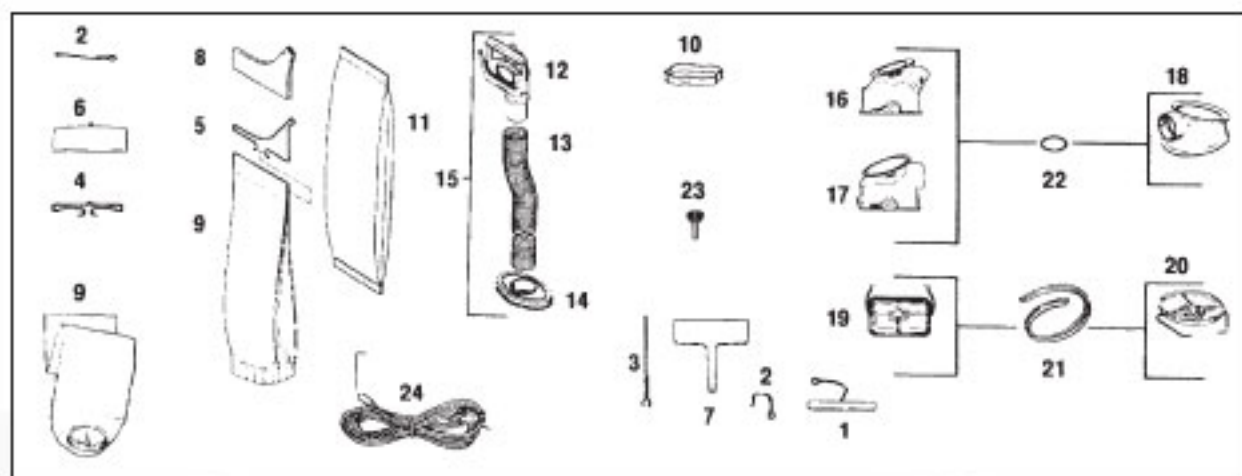

Original **KIRBY**

Emtor, Bag & Cord 505-3CB

Key	Description	Early*	D50 Tan	D80 Green	1CR Brown	1CB Rosewood	2CB Red	3CB Blue
1	Bag Clamp & Chain 505 - 561	K-1912						
2	Bag Chain & Loop 505 - 561	K-1913						
2	Bag Chain & Loop 562 - 1CB		K-191362	K-191362	K-191362	K-191362		
3	Bag Top Wire Loop						K-192173	
4	Top Bag Hanger	K-191762	K-191762	K-191762	K-191762	K-191762		
5	Top Bag Hanger						K-191776	K-191776
6	Top Bag Cover	K-191865	K-191865	K-191867	K-191869			
7	Top Bag Cover					K-191873		
8	Top Bag Cover						K-191876	K-191879
9	Cloth Bag Open Top	K-190062						
9	Cloth Bag W/Pocket		K-190065	K-190067	K-190073	K-190073	K-190077	K-190078
9	Cloth Bag Long Zipper							K-190079
10	Bag Guard	K-191662	K-191662	K-191667	K-191669	K-191684	K-191676	K-191679
11	Paper Bag 3 Pk							K-19067903
11	Paper Bag 9 Pk							NLA
12	Top Bag Adaptor							K-190479
13	Fill Tube							K-190379
14	Bottom Bag Adaptor							K-190179
15	Fill Tube Ass'y							K-189879
16	Emtor 505 - 515	K-1799						
17	Emtor 516 - D80	K-180062	K-180062	K-180062				
18	Emtor 1CR - 3CB				K-179978	K-179978	K-179978	K-179978
19	Emtor Tray Square	K-186062	K-186062	K-186067				
20	Emtor Tray Oval				K-186069	K-186073	K-186076	K-185979
21	Emtor Tray Felt	K-1861	K-1861	K-1861	K-186182	K-186182	K-186182	K-186182
22	Emtor Body Gasket	K-188056	K-188056	K-188056	K-188056	K-188056	K-188056	K-188056
23	Sweet Air Plug 505/561	K-182361						
24	Cord Ass'y	K-192062	K-192062	K-192067	K-192069	K-192073	K-192076	K-192079

* MODEL BREAKDOWNS VARY - SEE DESCRIPTION FOR MODEL
MANY EARLY RED AND GRAY PARTS ARE NO LONGER AVAILABLE.