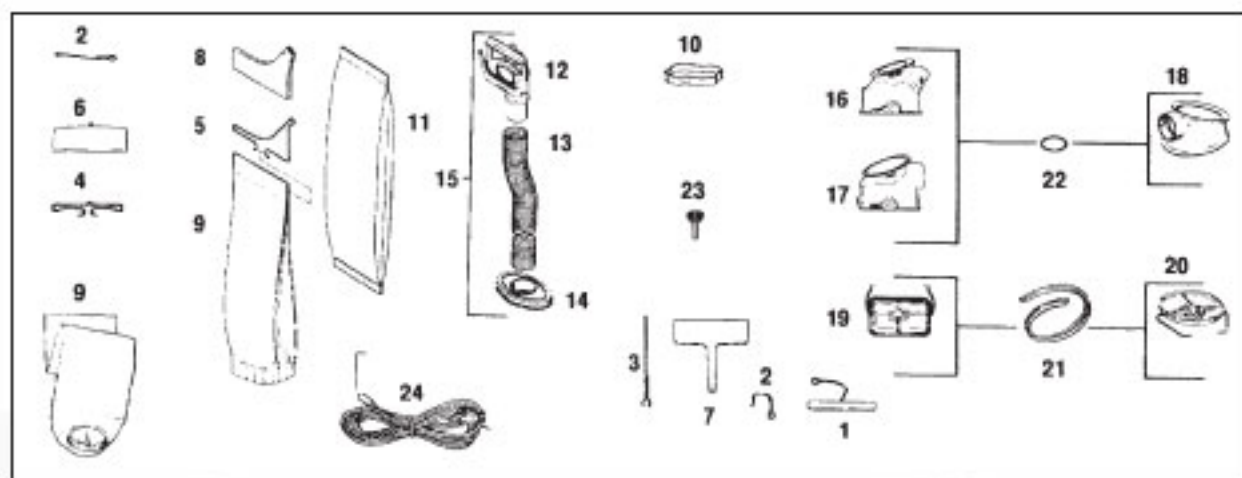

Original **KIRBY**

Emtor, Bag & Cord 505-3CB

Key	Description	Early*	D50 Tan	D80 Green	1CR Brown	1CB Rosewood	2CB Red	3CB Blue
1	Bag Clamp & Chain 505 - 561	K-1912						
2	Bag Chain & Loop 505 - 561	K-1913						
2	Bag Chain & Loop 562 - 1CB		K-191362	K-191362	K-191362	K-191362		
3	Bag Top Wire Loop						K-192173	
4	Top Bag Hanger	K-191762	K-191762	K-191762	K-191762	K-191762		
5	Top Bag Hanger						K-191776	K-191776
6	Top Bag Cover	K-191865	K-191865	K-191867	K-191869			
7	Top Bag Cover					K-191873		
8	Top Bag Cover						K-191876	K-191879
9	Cloth Bag Open Top	K-190062						
9	Cloth Bag W/Pocket		K-190065	K-190067	K-190073	K-190073	K-190077	K-190078
9	Cloth Bag Long Zipper							K-190079
10	Bag Guard	K-191662	K-191662	K-191667	K-191669	K-191684	K-191676	K-191679
11	Paper Bag 3 Pk							K-19067903
11	Paper Bag 9 Pk							NLA
12	Top Bag Adaptor							K-190479
13	Fill Tube							K-190379
14	Bottom Bag Adaptor							K-190179
15	Fill Tube Ass'y							K-189879
16	Emtor 505 - 515	K-1799						
17	Emtor 516 - D80	K-180062	K-180062	K-180062				
18	Emtor 1CR - 3CB				K-179978	K-179978	K-179978	K-179978
19	Emtor Tray Square	K-186062	K-186062	K-186067				
20	Emtor Tray Oval				K-186069	K-186073	K-186076	K-185979
21	Emtor Tray Felt	K-1861	K-1861	K-1861	K-186182	K-186182	K-186182	K-186182
22	Emtor Body Gasket	K-188056	K-188056	K-188056	K-188056	K-188056	K-188056	K-188056
23	Sweet Air Plug 505/561	K-182361						
24	Cord Ass'y	K-192062	K-192062	K-192067	K-192069	K-192073	K-192076	K-192079

* MODEL BREAKDOWNS VARY - SEE DESCRIPTION FOR MODEL
MANY EARLY RED AND GRAY PARTS ARE NO LONGER AVAILABLE.