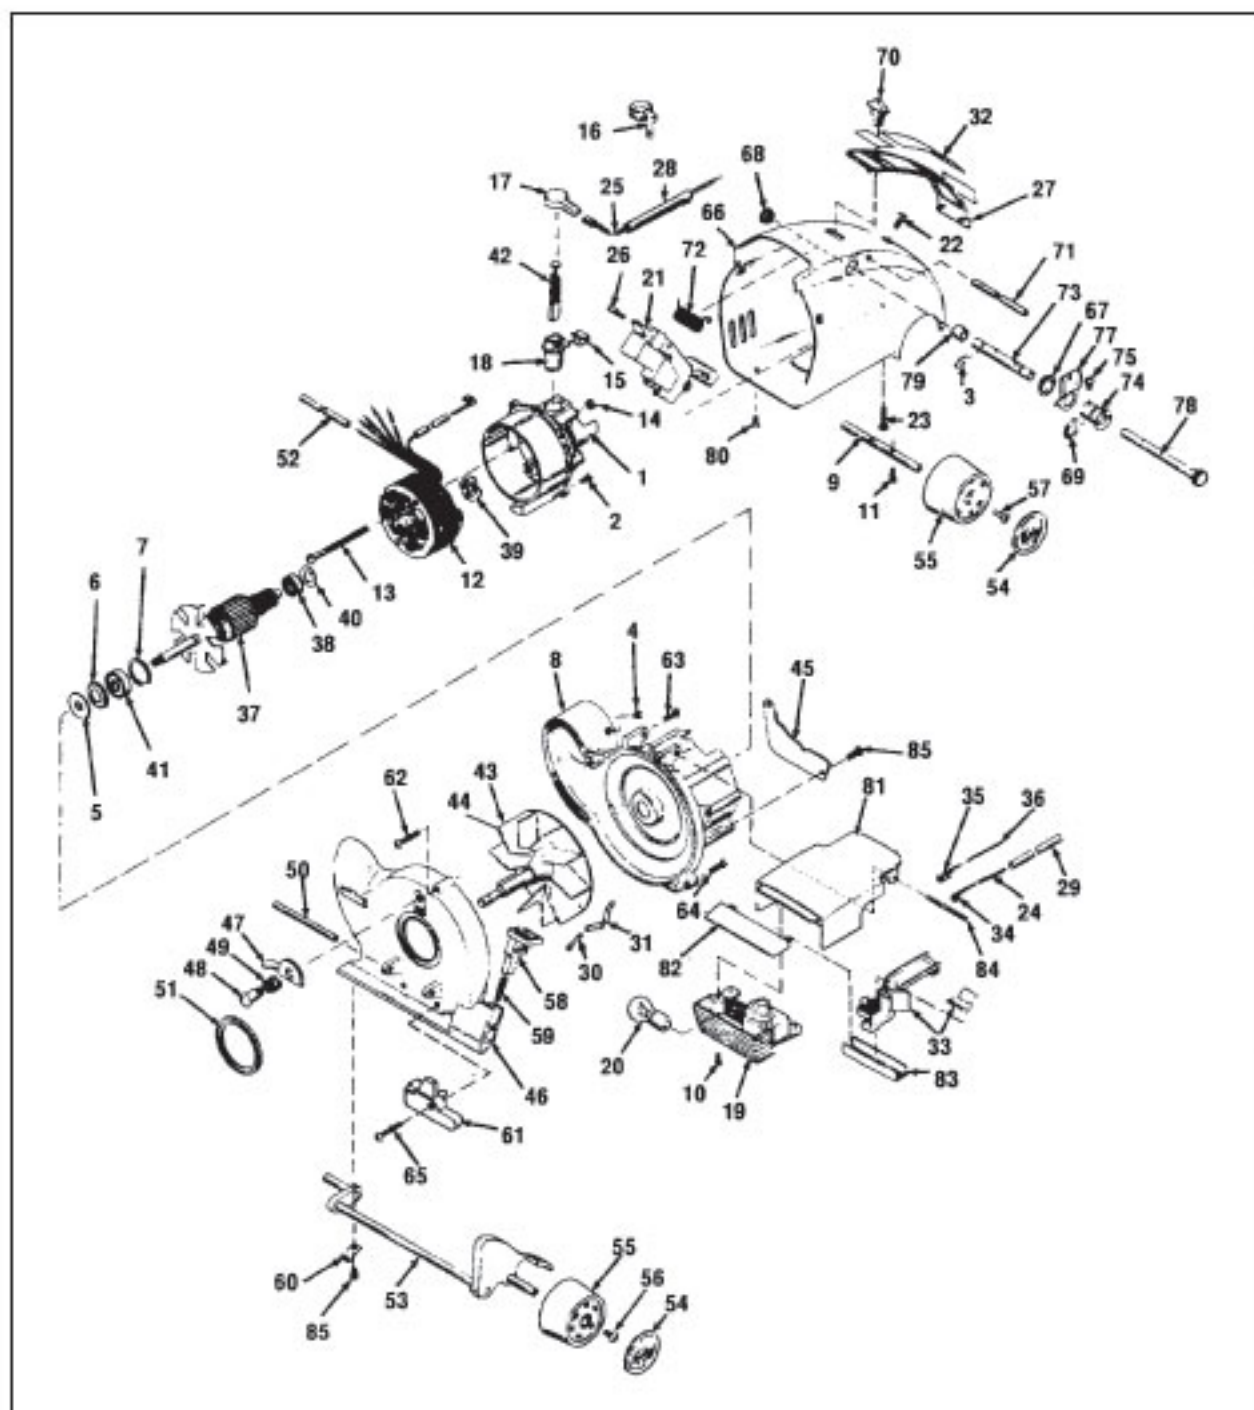

KIRBY Original

Model 3CB TRADITION

Original **KIRBY**

Model 3CB TRADITION

KEY	PART NO.	DESCRIPTION	KEY	PART NO.	DESCRIPTION
1	K-100180	Motor Bell Housing	45	K-119276	Motor Vent Seal
2	K-100276	Bell Housing Screw	46	K-120076	Fan Case
3	K-1005	Handle Fork Pin Spring Clip	47	K-121056	Nozzle Lock
4	K-100656	Emtor Connector Pin	48	K-1211	Nozzle Lock Screw
5	K-100773	Front Bearing Seal	49	K-1212	Nozzle Lock Spring
6	K-100873	Front Bearing Seal Retainer	50	K-121656	Nozzle Attachment Shaft
7	K-101076	Front Bearing Retainer Ring	51	K-122068	Nozzle Seal Ring
8	K-101181	Motor Casting	52	K-124586	Insulation Tube
9	K-102080	Rear Wheel Shaft	53	K-131673	Front Bracket Shaft
10	K-102168	Headlight Axle Clamp Screw	54	K-131881	Wheel Hub Cap
11	K-102269	Rear Axle Screw	55	K-131979	Wheel Blue
12	K-103978	Field	56	K-1321	Wheel Mounting Screw
13	K-104673	Field Screw	57	K-132180	Wheel Retainer Clip
14	K-104773	Field Screw Nut	58	K-631589	Ratchet Lock
15	K-106859	Commutator Brush Retainer Clip	59	K-13318	Ratchet Lock Spring
16	K-107173	Commutator Brush Cap	60	K-134073	Front Shaft Clamp
17	K-107185	Commutator Brush Cap	61	K-134380	Speed Switch
18	K-107276	Commutator Brush Holder	62	K-134673	Fan Housing Screw Long
19	K-108979	Headlight Lens Assembly	63	K-134756	Fan Housing Screw Short
20	K-109273	Headlight Bulb	64	K-135169	Fan Housing/Motor Housing Screw
21	K-110578	Foot Switch	65	K-135473	Speed Switch Mounting Screw
22	K-110673	Foot Switch Top Screw	66	K-135578	Motor Shell Housing
23	K-110773	Foot Switch Bottom Screw	67	K-135860	Shell Bushing Large
24	K-110878	Headlight Wire W/Terminal	68	K-135960	Shell Bushing Small
25	K-110985	Black Wire W/Terminal	69	K-136373	Bushing Spring Clip
26	K-111180	Foot Switch Clip	70	K-136679	Lock Button Blue
27	K-111279	Scuff Plate Blue	71	K-136979	Handle Lock Shaft
28	K-111573	Brush Lead Tube Black	72	K-137073	Handle Fork Spring
29	K-111678	Headlight Tubing White	73	K-137173	Handle Fork Spring Shaft
30	K-111873	Speed Switch Lead Tube	74	K-137273	Handle Fork Spring Bushing
31	K-111973	Speed Switch Lead Tube	75	K-137373	Handle Fork Spring Bushing Screw
32	K-112080	Scuff Plate Label	76	K-137456	Handle Fork Spring Washer
33	K-112579	Terminal Block W/Insulator	77	K-137579	Handle Fork Yoke
34	K-112679	Switch Terminal Single	78	K-137879	Handle Fork Pin
35	NLA	Switch Terminal Double	79	K-137973	Handle Fork Oilite Bearing
36	K-113178	Double Terminal Lead	80	K-138470	Motor Shell Mounting Screw
37	K-114973	Armature	81	K-160079	Headlight Cap Complete Blue
38	K-115573	Rear Bearing	82	K-161979	Headlight Cap Bumper Blue
39	K-115674	Rear Bearing Spring	83	K-162379	Hold Down Bar
40	K-115774	Rear Bearing Washer	84	K-163379	Headlight Cap Hinge Pin
41	K-116073	Front Bearing	85	K-193281	Front Axle Clamp Screw
42	K-118078	Commutator Carbon Brush			
43	NLA	Fan Complete Metal			
44	K-119078	Fan Complete Lexan			