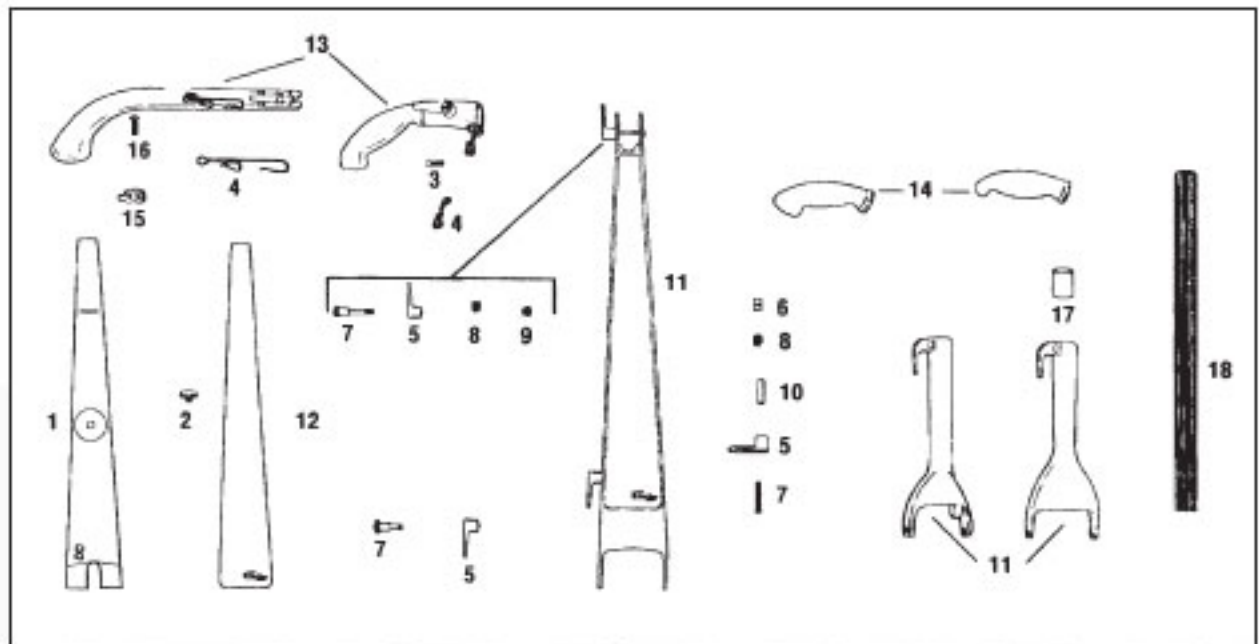

Original **KIRBY**

Handle Group 505-3CB

KEY	DESCRIPTION	505-508	516-517	DUAL 80 D80 (GREEN)	CLASSIC 1CB (BROWN)	OMEGA 1CB (ROSEWOOD)	CLASSIC III 2CB (RED)	TRADITION 3CB (BLUE)		
		509-510	518-519						515	D50
1	Back Cover	N/A	N/A	N/A	K-174573	K-174573	K-174576	K-174579		
2	Back Cover Screw	N/A	N/A	N/A	K-174973	K-174973	K-174976	K-174979		
3	Clamp Screw	K-1714	K-1714	N/A	N/A	N/A	N/A	N/A		
4	Cord/Bag Hook	N/A	N/A	K-173676	K-173676	K-173676	K-173676	K-173676		
5	Cord Swivel Hook	K-1717	K-1717	K-173867	K-173867	K-173867	K-173876	K-173879		
6	Cord Swivel Hook Flat Nut	K-1708	K-1708	N/A	N/A	N/A	N/A	N/A		
7	Cord Swivel Hook Screw	K-1709	K-1709	K-174067	K-174067	K-174067	K-174067	K-174067		
8	Cord Swivel Hook Spring	K-1706	K-1706	K-174167	K-174167	K-174167	K-174167	K-174167		
9	Cord Swivel Hook Stud Nut	N/A	N/A	K-175168	K-175168	K-175168	K-175168	K-175168		
10	Cord Swivel Hook Tube	K-1707	K-1707	N/A	N/A	N/A	N/A	N/A		
11	Fork	K-1725	K-172556	K-173067	K-173073	K-173073	K-173076	K-175079		
12	Front Label	N/A	N/A	K-174367	K-174373	K-174373	K-174376	K-174379		
13	Grip Complete	K-172762	K-172762	K-173367	K-173369	K-173373	K-173377	K-173379		
14	Grip Cover	K-1712	K-171263	N/A	N/A	N/A	N/A	N/A		
15	Hook Retainer	N/A	N/A	K-175276	K-175276	K-175276	K-175276	K-175276		
16	Hook Retainer Screw	N/A	N/A	K-175376	K-175376	K-175376	K-175376	K-175376		
17	Insulator Cup	K-172159	K-172159	N/A	N/A	N/A	N/A	N/A		
18	Middle Tube	K-170058	K-170058	N/A	N/A	N/A	N/A	N/A		
19	Shoulder Hook Screw	N/A	N/A	K-174467	K-174467	K-174467	K-174467	K-174467		

**KIRBY IS CONSOLIDATING PARTS
COLORS ON OLDER MODELS**