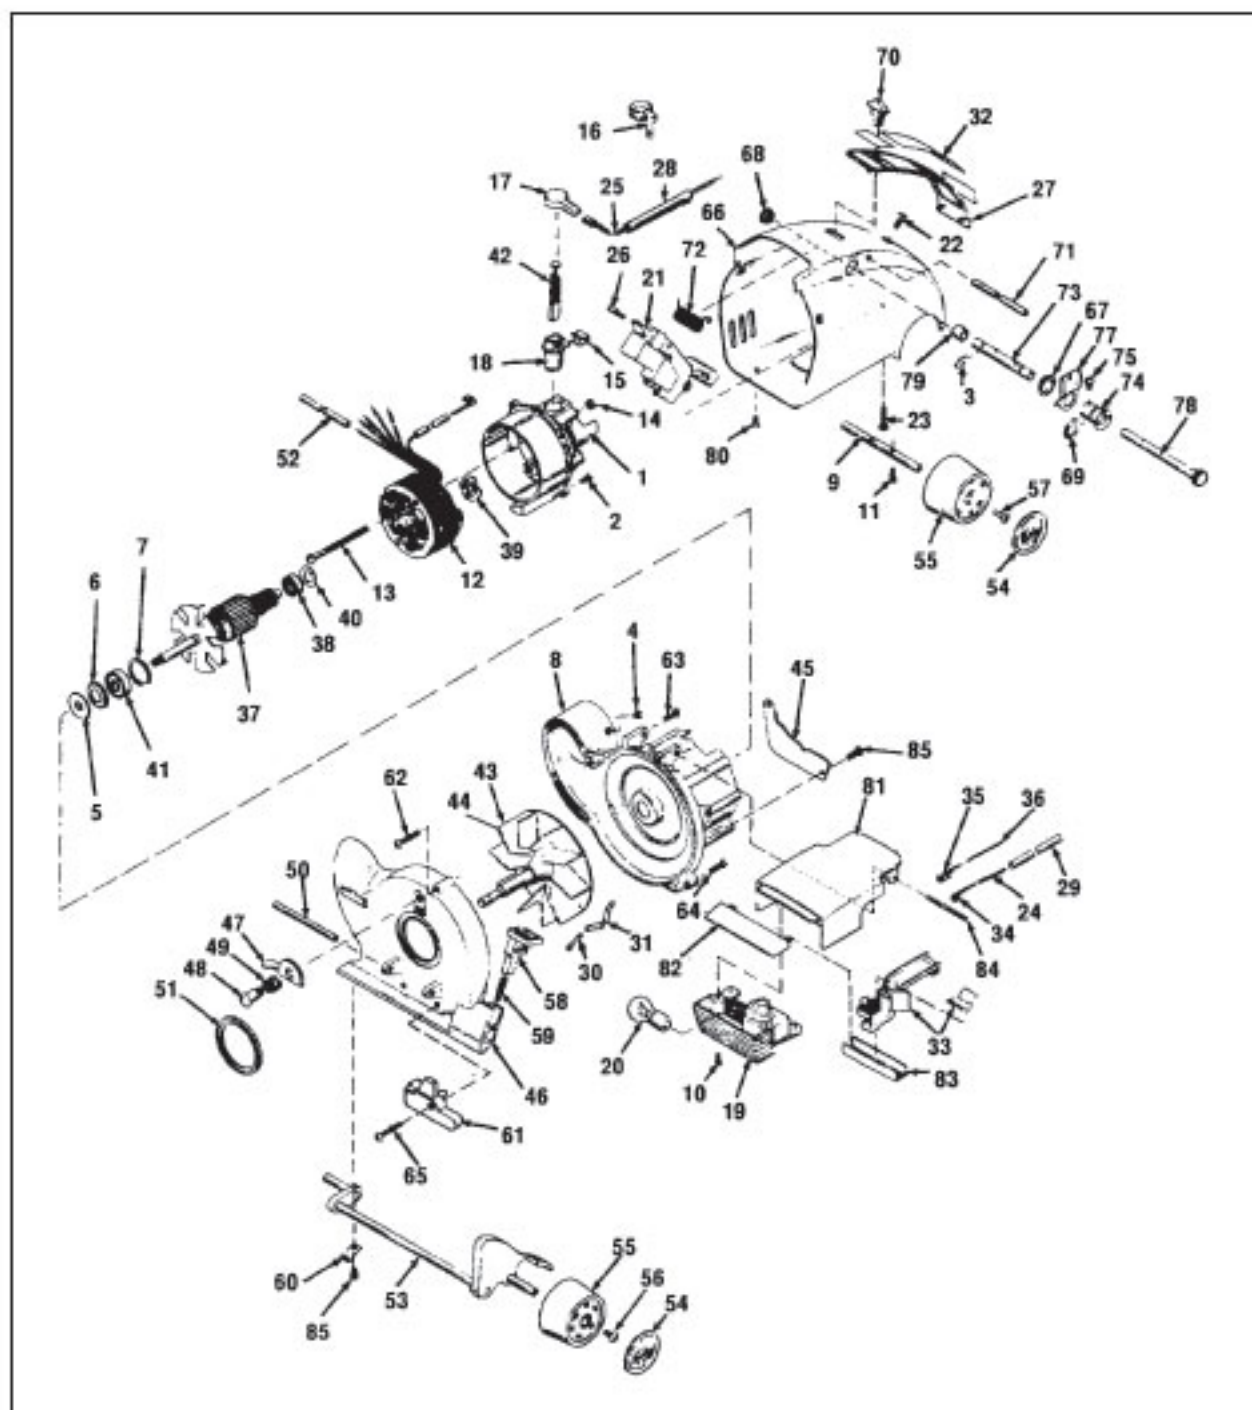

KIRBY Original

Model 3CB TRADITION

Original **KIRBY**

Model 3CB TRADITION

KEY	PART NO.	DESCRIPTION	KEY	PART NO.	DESCRIPTION
1	K-100180	Motor Bell Housing	45	K-119276	Motor Vent Seal
2	K-100276	Bell Housing Screw	46	K-120076	Fan Case
3	K-1005	Handle Fork Pin Spring Clip	47	K-121056	Nozzle Lock
4	K-100656	Emtor Connector Pin	48	K-1211	Nozzle Lock Screw
5	K-100773	Front Bearing Seal	49	K-1212	Nozzle Lock Spring
6	K-100873	Front Bearing Seal Retainer	50	K-121656	Nozzle Attachment Shaft
7	K-101076	Front Bearing Retainer Ring	51	K-122068	Nozzle Seal Ring
8	K-101181	Motor Casting	52	K-124586	Insulation Tube
9	K-102080	Rear Wheel Shaft	53	K-131673	Front Bracket Shaft
10	K-102168	Headlight Axle Clamp Screw	54	K-131881	Wheel Hub Cap
11	K-102269	Rear Axle Screw	55	K-131979	Wheel Blue
12	K-103978	Field	56	K-1321	Wheel Mounting Screw
13	K-104673	Field Screw	57	K-132180	Wheel Retainer Clip
14	K-104773	Field Screw Nut	58	K-631589	Ratchet Lock
15	K-106859	Commutator Brush Retainer Clip	59	K-13318	Ratchet Lock Spring
16	K-107173	Commutator Brush Cap	60	K-134073	Front Shaft Clamp
17	K-107185	Commutator Brush Cap	61	K-134380	Speed Switch
18	K-107276	Commutator Brush Holder	62	K-134673	Fan Housing Screw Long
19	K-108979	Headlight Lens Assembly	63	K-134756	Fan Housing Screw Short
20	K-109273	Headlight Bulb	64	K-135169	Fan Housing/Motor Housing Screw
21	K-110578	Foot Switch	65	K-135473	Speed Switch Mounting Screw
22	K-110673	Foot Switch Top Screw	66	K-135578	Motor Shell Housing
23	K-110773	Foot Switch Bottom Screw	67	K-135860	Shell Bushing Large
24	K-110878	Headlight Wire W/Terminal	68	K-135960	Shell Bushing Small
25	K-110985	Black Wire W/Terminal	69	K-136373	Bushing Spring Clip
26	K-111180	Foot Switch Clip	70	K-136679	Lock Button Blue
27	K-111279	Scuff Plate Blue	71	K-136979	Handle Lock Shaft
28	K-111573	Brush Lead Tube Black	72	K-137073	Handle Fork Spring
29	K-111678	Headlight Tubing White	73	K-137173	Handle Fork Spring Shaft
30	K-111873	Speed Switch Lead Tube	74	K-137273	Handle Fork Spring Bushing
31	K-111973	Speed Switch Lead Tube	75	K-137373	Handle Fork Spring Bushing Screw
32	K-112080	Scuff Plate Label	76	K-137456	Handle Fork Spring Washer
33	K-112579	Terminal Block W/Insulator	77	K-137579	Handle Fork Yoke
34	K-112679	Switch Terminal Single	78	K-137879	Handle Fork Pin
35	NLA	Switch Terminal Double	79	K-137973	Handle Fork Oilite Bearing
36	K-113178	Double Terminal Lead	80	K-138470	Motor Shell Mounting Screw
37	K-114973	Armature	81	K-160079	Headlight Cap Complete Blue
38	K-115573	Rear Bearing	82	K-161979	Headlight Cap Bumper Blue
39	K-115674	Rear Bearing Spring	83	K-162379	Hold Down Bar
40	K-115774	Rear Bearing Washer	84	K-163379	Headlight Cap Hinge Pin
41	K-116073	Front Bearing	85	K-193281	Front Axle Clamp Screw
42	K-118078	Commutator Carbon Brush			
43	NLA	Fan Complete Metal			
44	K-119078	Fan Complete Lexan			