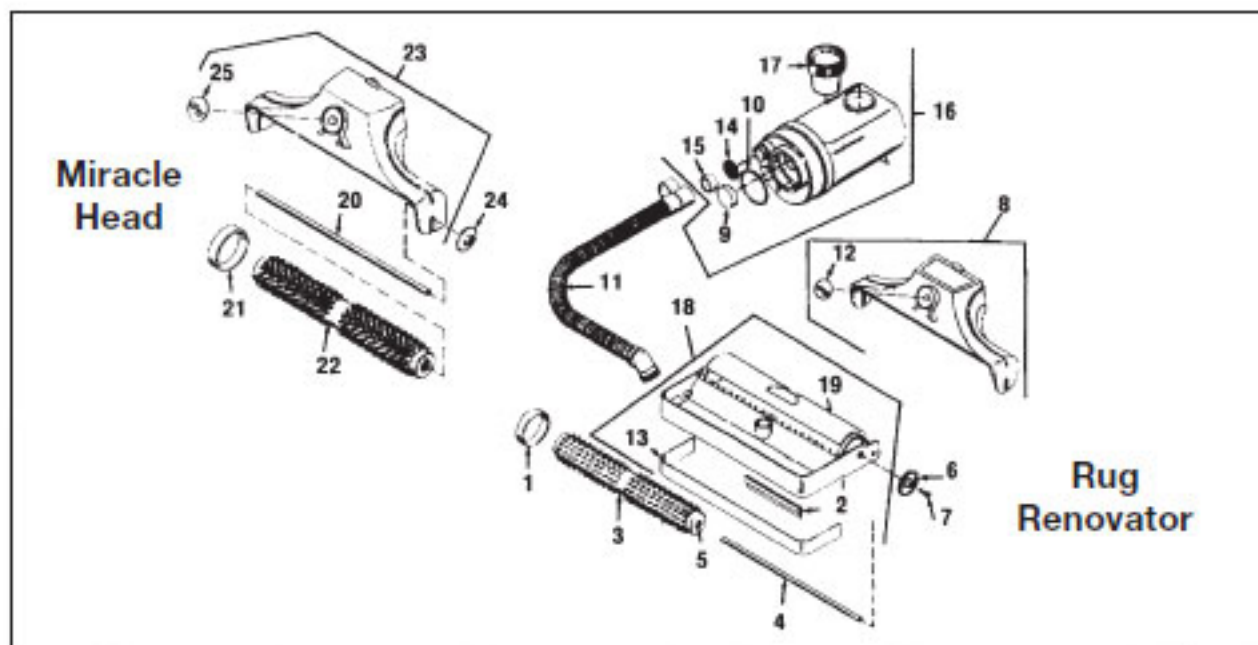

Original **KIRBY**

Miracle Head & Rug Renovator D50-2HD

KEY	DESCRIPTION	D50/ 1CR	1CB/ 3CB	1HD	2HD	2HD
1	Belt	K-301289	K-301289	K-301289	K-301289	K-301289
2	Belt Baffle Strip	K-305201	K-305201	K-305201	K-305201	K-305201
3	Brush Renovator	K-305864	K-305864	K-305864	K-305864	K-305864
4	Brush Axle	K-306187	K-306187	K-306187	K-306187	K-306187
5	Brush Bearing	K-305987	K-305987	K-305987	K-305987	K-305987
6	Bumper			K-306384	K-306384	K-306384
7	Bumper Screw			K-306264	K-306264	K-306264
8	Casting	K-303269	K-303269	K-303188	K-303188	K-303188
9	Filter Sponge	K-307364	K-307364	K-307364	K-307364	K-307364
10	Gasket	K-188087	K-188087	K-188087	K-188087	K-188087
11	Hose	K-308084	K-308084	K-308084	K-308084	K-308084
12	Label	N/A	K-303984	K-303981	K-303984	K-303988
13	Suds Leveler	K-305484	K-305484	K-305484	K-305484	K-305484
14	Suds Screen	K-307581	K-307581	K-307581	K-307581	K-307581
15	Suds Screen Retainer	K-307665	K-307665	K-307665	K-307665	K-307665
16	Tank Complete W/Cup	K-306784	K-306784	K-306784	K-306784	K-306784
17	Tank Cup	K-308984	K-308984	K-308984	K-308984	K-308984
18	Tray Less Brush	K-304784	K-304784	K-304784	K-304784	K-304784
19	RR Plastic Shield	K-304484	K-304484	K-304484	K-304484	K-304484
20	Axle Shaft	K-3020	K-3020	K-3020	K-3020	K-3020
21	Belt	K-301289	K-301289	K-301289	K-301289	K-301289
22	Brush Miracle Head	K-300965	K-300965	K-300965	K-300965	K-300965
23	Casting	NLA	NLA	K-303188	K-303188	K-303188
24	Casting 2CB/3CB		NLA			
	Bumper W/Screw	K-302179	K-302179			
	Bumper Only			K-306384	K-306384	K-306384
	Screw Only			K-306264	K-306264	K-306264
25	Belt Lifter Label		K-303988	K-303988	K-303988	K-303988

NLA = No Longer Available

KIRBY IS CONSOLIDATING PARTS
COLORS ON OLDER MODELS