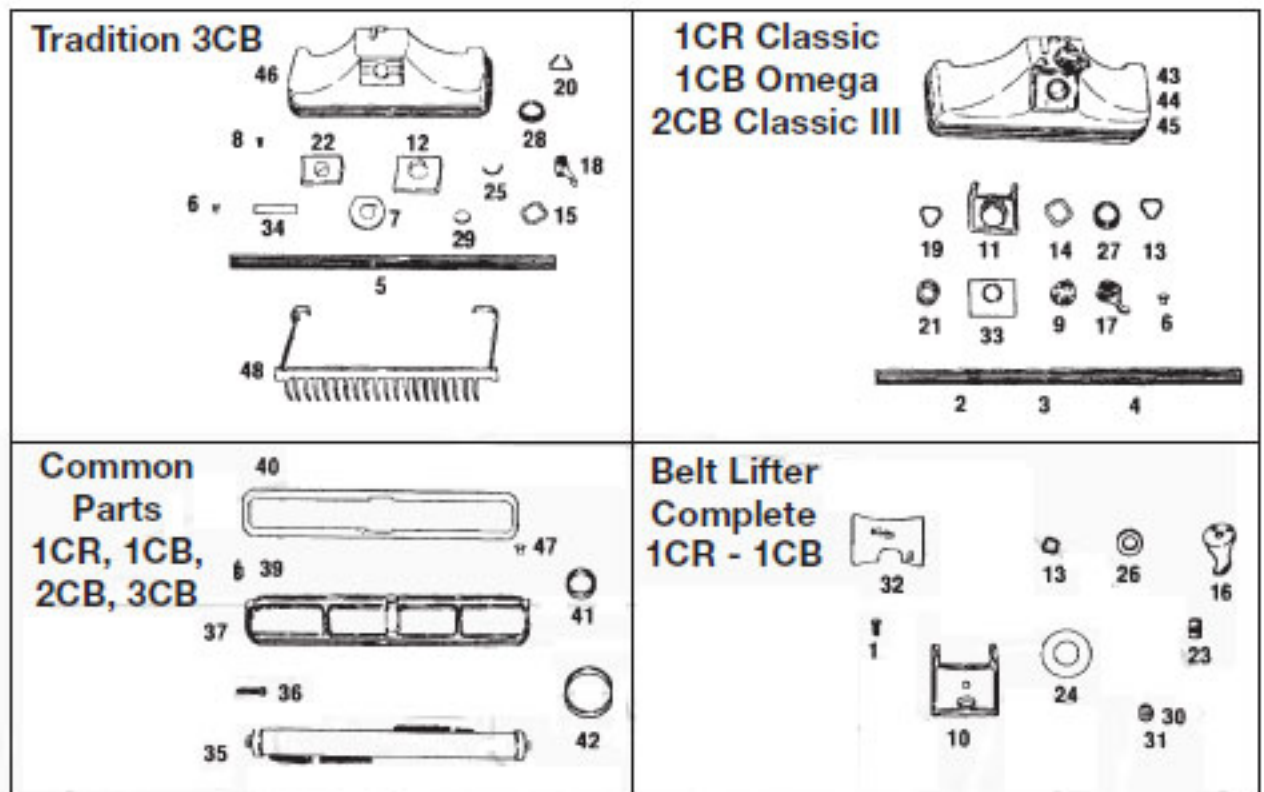

Original **KIRBY**

Rug Nozzle Models, 1CR CLASSIC Brown, 1CB OMEGA Rosewood, 2CB CLASSIC III Red, 3CB TRADITION Blue,

KEY	PART NO.	DESCRIPTION	KEY	PART NO.	DESCRIPTION
1	K-134756	Belt Lifter, Fan Housing, Screw	26	K-145469	Belt Lifter Bearing
2	K-140469	Nozzle Bumper Brown	27	K-145476	Belt Lifter Bearing White
3	K-140473	Nozzle Bumper Rosewood	28	K-145479	Belt Lifter Bearing
4	K-140476	Nozzle Bumper Red	29	K-145679	Belt Lifter Lens
5	K-140479	Nozzle Bumper Blue	30	K-145869	Belt Lifter Thin Spacer
6	K-140869	Nozzle Bumper Rivet	31	K-145969	Belt Lifter Thick Spacer
7	K-141079	Belt Lifter Bearing	32	K-146373	Belt Lifter
8	K-143079	Belt Lifter Stop Rivet			Insert Label Rosewood
9	K-143179	Air Adjusting Plate	33	K-146376	Belt Lifter Label Red
10	K-144069	Belt Lifter Casting	34	K-146379	Belt Lifter Label Blue
11	K-144076	Belt Lifter Casting	35	K-152575	Brush Roll Complete
12	K-144079	Belt Lifter Casting	36	NLA	Brush Adjusting Screw
13	NLA	Belt Lifter Wave Washer (Order K-144176)	37	K-154479	Rug Plate and Gasket
14	K-144176	Belt Lifter Spring Washer	38	K-1545	Headlight Bumper Rivet (Not Shown)
15	K-144179	Belt Lifter Spring Washer	39	K-154769	Rug Plate Hinge
16	K-144273	Belt Lifter Hook	40	K-154870	Rug Plate Gasket
17	K-144276	Belt Lifter Hook	41	K-155281	Brush Thread Guard
18	K-144279	Belt Lifter Hook	42	K-159056	Brush Belt
19	K-144476	Belt Lifter Spring Clip	43	K-159570	Nozzle Complete Less Brush Brown
20	K-144479	Belt Lifter Spring Clip	44	K-159573	Nozzle Complete Less Brush Rosewood
21	K-144576	Belt Lifter Cap Lens	45	K-159576	Nozzle Complete Less Brush Red
22	K-144579	Belt Lifter Lens Holder	46	K-159579	Nozzle Complete Less Brush Blue
23	K-144869	Belt Lifter Assembly Nut	47	K-1864	Rug Plate Hinge Rivet
24	K-145369	Belt Lifter Indicator Label	48	NLA	Shag Rake Complete Blue
25	K-145379	Belt Lifter Lens Clip			

NLA = No Longer Available