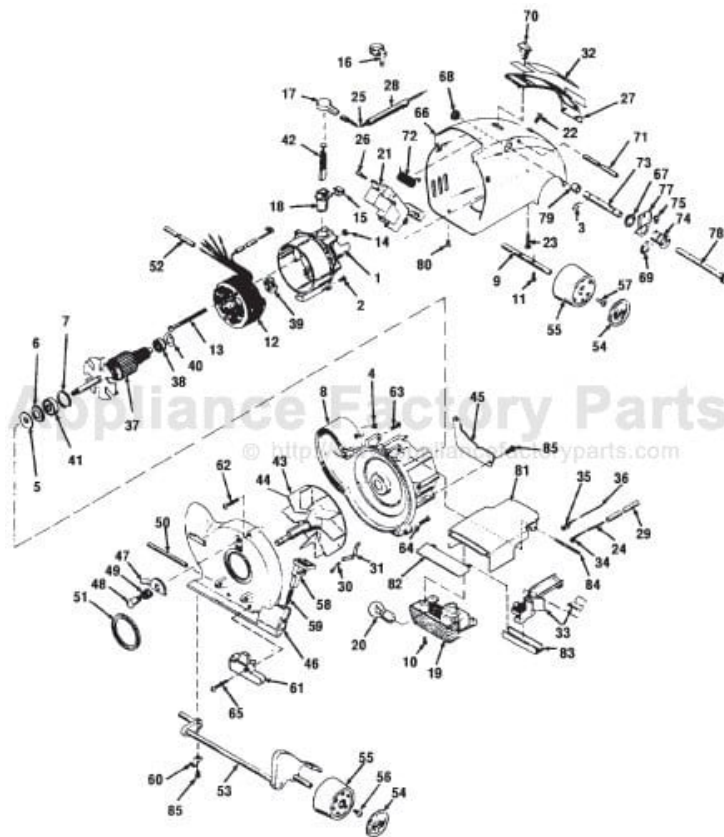

[Find Your Kirby Vacuum Cleaner Parts - Select From 64 Models](#)

----- Manual continues below part list -----