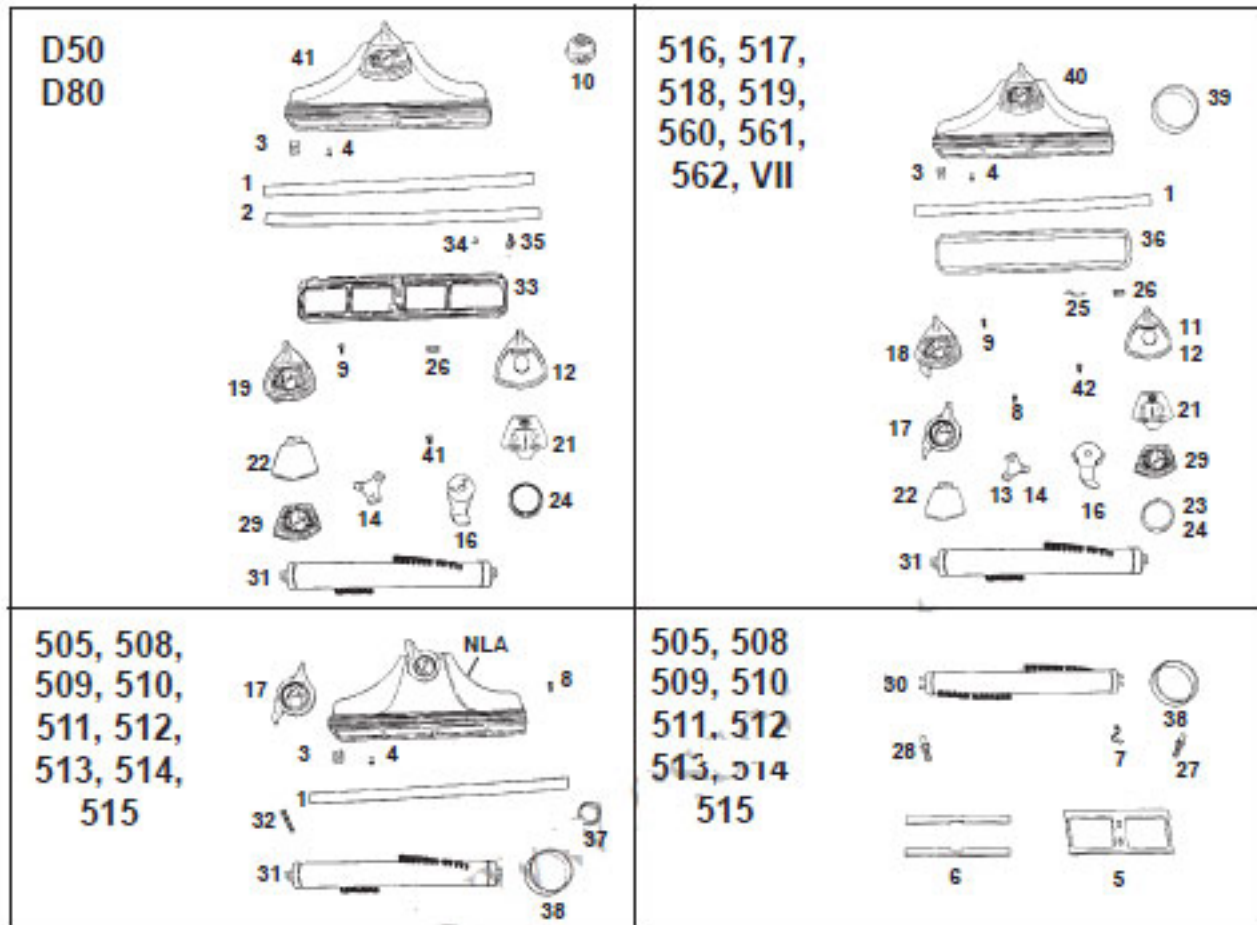

KIRBY Original

Rug Nozzle Models 505, 508, 509, 510, 511, 512, 513, 514, 515, 516, 517, 518, 519, 560, 561, 562, VII, D50, D80

KEY	PART NO.	DESCRIPTION
1	K-140462	Nozzle Bumper Tan
2	K-140467	Nozzle Bumper Green
3	K-1405	Nozzle Bumper Clamp
4	K-1408	Nozzle Bumper Rivet
5	K-1420	Rug Plate With Felt
6	K-1422	Rug Plate Felt
7	K-1423	Rug Plate Hinge
8	K-1430	Belt Lifter Stop Screw
9	K-143060	Belt Lifter Stop Screw
10	K-143179	Air Adjusting Plate
11	K-144060	Belt Lifter Casting
12	K-144062	Belt Lifter Casting
13	K-144156	Belt Lifter Cap Spring
14	K-144162	Belt Lifter Cap Spring
15	K-144260	Belt Lifter Hook
16	K-144273	Belt Lifter Hook
17	K-144356	Belt Lifter Complete
18	K-144360	Belt Lifter Complete
19	K-144365	Belt Lifter Complete
20	K-159565	Nozzle Complete Less Brush Tan
21	K-144967	Belt Lifter Cover Label
22	K-145265	Belt Lifter Plastic Insert