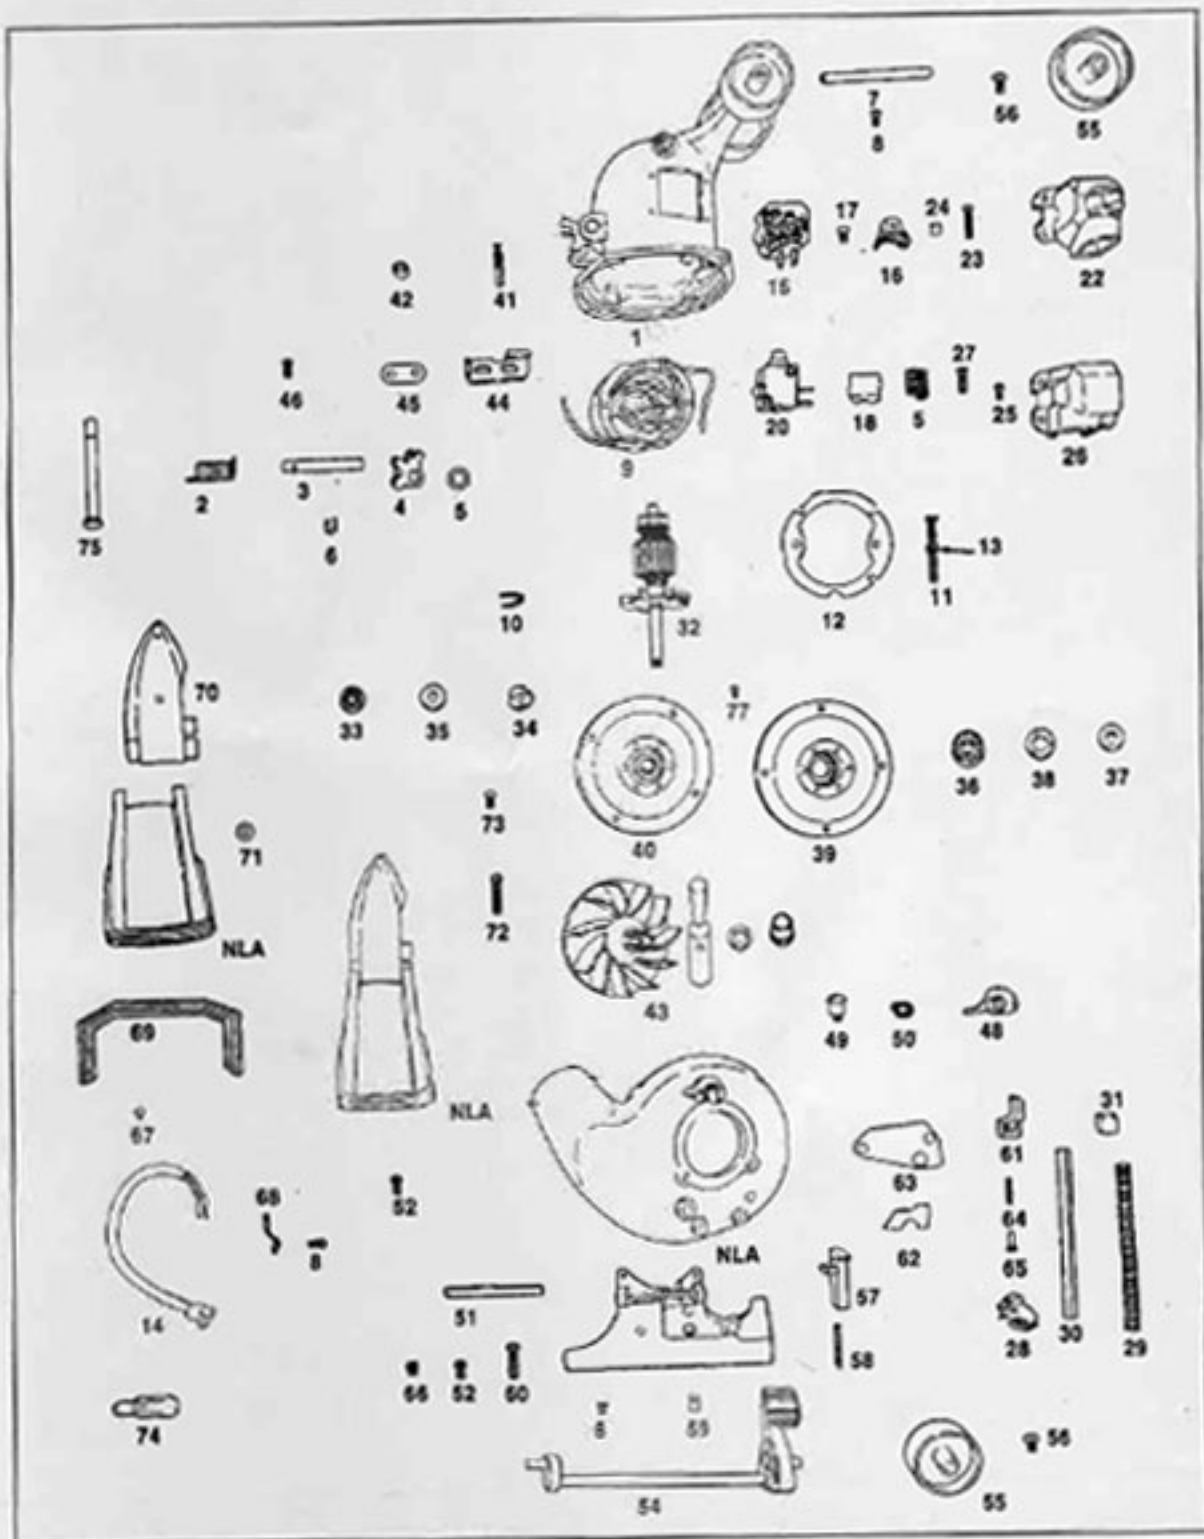

KIRBY Original

Model 505, 508, 509, 510, 511, 512, 513, 514, 515

Original **KIRBY**

Model 505, 508, 509, 510, 511, 512, 513, 514, 515

KEY	PART NO.	DESCRIPTION	KEY	PART NO.	DESCRIPTION
1	K-1000	Motor Casting	41	K-118067	Commutator Carbon Brush
2	K-1001	Handle Fork Spring	42	K-1181	Commutator Brush Cap
3	K-1002	Handle Fork Spring Shaft	43	K-118978	Fan Complete Lexan 505/515
4	K-1003	Handle Fork Spring Plate	44	K-1195	Handle Lock
5	K-1004	Handle Fork Spring Washer	45	K-1196	Handle Lock Spring
6	K-1005	Handle Fork Pin Spring Clip	46	K-1197	Handle Lock Screw
7	K-1020	Rear Wheel Shaft	47	K-1200	Fan Case - NLA
8	K-102168	Headlight Axle Clamp Screw	48	K-1210	Nozzle Lock Plated
9	K-103959	Field	49	K-1211	Nozzle Lock Screw
10	K-1045	Field Terminal Clip	50	K-1212	Nozzle Lock Spring
11	K-1046	Field Screw	51	K-121656	Nozzle Attachment Shaft
12	K-1047	Field Baffle Paper	52	K-1280	Fan Housing/Motor Housing Screw
13	K-104773	Field Screw Nut	53	K-1300	Front Bracket Casting (Not Available)
14	K-1082	Headlight Socket and Wire	54	K-1310	Front Bracket Shaft
15	NLA	Foot Switch 505/512	55	K-132062	Wheel Tan
16	K-1101	Foot Switch Knob (Not Available)	56	K-1321	Wheel Mounting Screw
17	K-1102	Foot Switch Knob Screw	57	K-1330	Ratchet Lock
18	K-1103	Foot Switch Button	58	K-1331	Ratchet Lock Spring
19	K-1104	Foot Switch Spring	59	K-1340	Front Shaft Clamp
20	K-110563	Foot Switch 513/515	60	K-134656	Front Bracket Screw Long
21	K-111573	Brush Lead Tube Black (Not Shown)	61	K-1350	Speed Switch Slide
22	K-1120	Switch Housing	62	K-1351	Speed Switch Insulation Small
23	K-1121	Foot Switch Mounting Screw	63	K-1352	Speed Switch Insulation Large
24	K-1122	Foot Switch Insulation Bushing	64	K-1353	Speed Switch Slide Spring
25	K-1123	Foot Switch Housing Screw	65	K-1354	Speed Switch Slide Rivet
26	K-1124	Switch Housing	66	K-1360	Front Bracket Screw
27	K-1125	Foot Switch Mounting Screw	67	K-1545	Headlight Bumper Rivet
28	K-1130	Safety Switch Base	68	K-1610	Lamp Socket Clip (Not Available)
29	K-1140	Speed Switch Wire Housing	69	K-1619	Headlight Cap Bumper Tan
30	K-1141	Speed Switch Wire Tube	70	K-1630	Headlight Cap Base (Not Available)
31	K-1142	Speed Switch Rubber Grommet	71	K-1632	Headlight Spring Washer
32	K-114959	Armature	72	K-1640	Headlight Screw Long
33	K-1155	Rear Bearing	73	K-1641	Headlight Screw Short
34	K-1156	Rear Bearing Spring	74	K-1650	Headlight Bulb
35	K-1157	Rear Bearing Washer	75	K-1660	Handle Fork Pin
36	K-1160	Front Bearing	76	K-1681	Name Tag Rivet (Not Shown)
37	K-116456	Front Bearing Left Washer	77	K-193281	Bearing Plate Screw
38	K-116556	Front Bearing Washer			
39	K-1174	Front Bearing Plate Only			
40	K-1174S	Front Bearing Plate Complete			