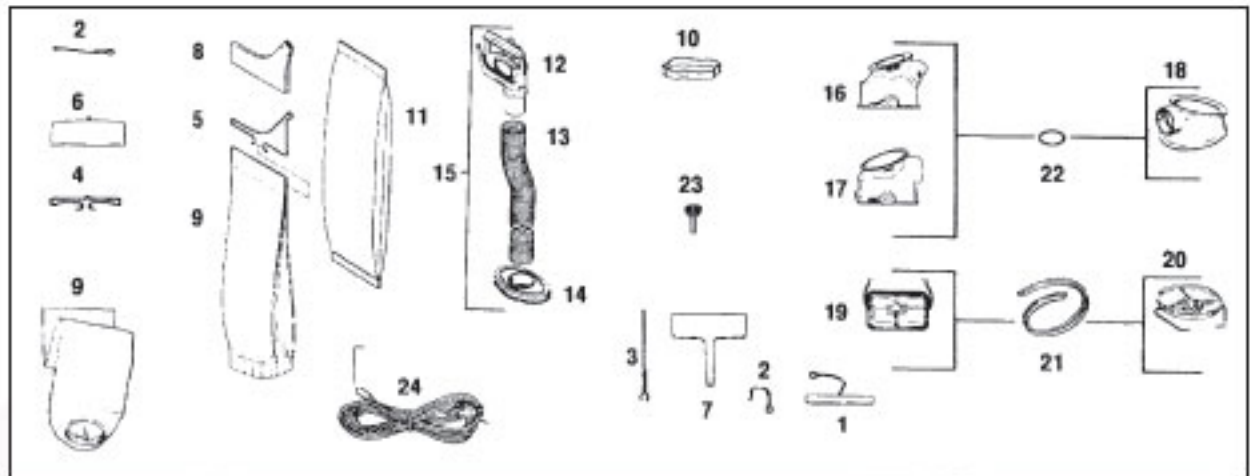

Original **KIRBY**

Emtor, Bag & Cord 505-3CB

Key	Description	Early*	D50 Tan	D80 Green	1CR Brown	1CB Rosewood	2CB Red	3CB Blue
1	Bag Clamp & Chain 505 - 561	K-1912						
2	Bag Chain & Loop 505 - 561	K-1913						
2	Bag Chain & Loop 562 - 1CB		K-191362	K-191362	K-191362	K-191362		
3	Bag Top Wire Loop						K-192173	
4	Top Bag Hanger	K-191782	K-191762	K-191762	K-191762	K-191762		
5	Top Bag Hanger						K-191776	K-191776
6	Top Bag Cover	K-191865	K-191865	K-191867	K-191869			
7	Top Bag Cover					K-191873		
8	Top Bag Cover						K-191876	K-191879
9	Cloth Bag Open Top	K-190062						
9	Cloth Bag W/Pocket		K-190065	K-190067	K-190073	K-190073	K-190077	K-190078 K-190079
9	Cloth Bag Long Zipper							K-190079
10	Bag Guard	K-191682	K-191662	K-191667	K-191669	K-191684	K-191676	K-191679
11	Paper Bag 3 Pk							K-19067903
11	Paper Bag 9 Pk							NLA
12	Top Bag Adaptor							K-190479
13	Fill Tube							K-190379
14	Bottom Bag Adaptor							K-190179
15	Fill Tube Ass'y							K-189879
16	Emtor 505 - 515	K-1799						
17	Emtor 516 - D80	K-180082	K-180062	K-180062				
18	Emtor 1CR - 3CB				K-179978	K-179978	K-179978	K-179978
19	Emtor Tray Square	K-186062	K-186062	K-186067				
20	Emtor Tray Oval				K-186069	K-186073	K-186076	K-185979
21	Emtor Tray Felt	K-1861	K-1861	K-1861	K-186182	K-186182	K-186182	K-186182
22	Emtor Body Gasket	K-188056	K-188056	K-188056	K-188056	K-188056	K-188056	K-188056
23	Sweet Air Plug 505/561	K-182361						
24	Cord Ass'y	K-192062	K-192062	K-192067	K-192069	K-192073	K-192076	K-192079

* MODEL BREAKDOWNS VARY - SEE DESCRIPTION FOR MODEL
MANY EARLY RED AND GRAY PARTS ARE NO LONGER AVAILABLE.