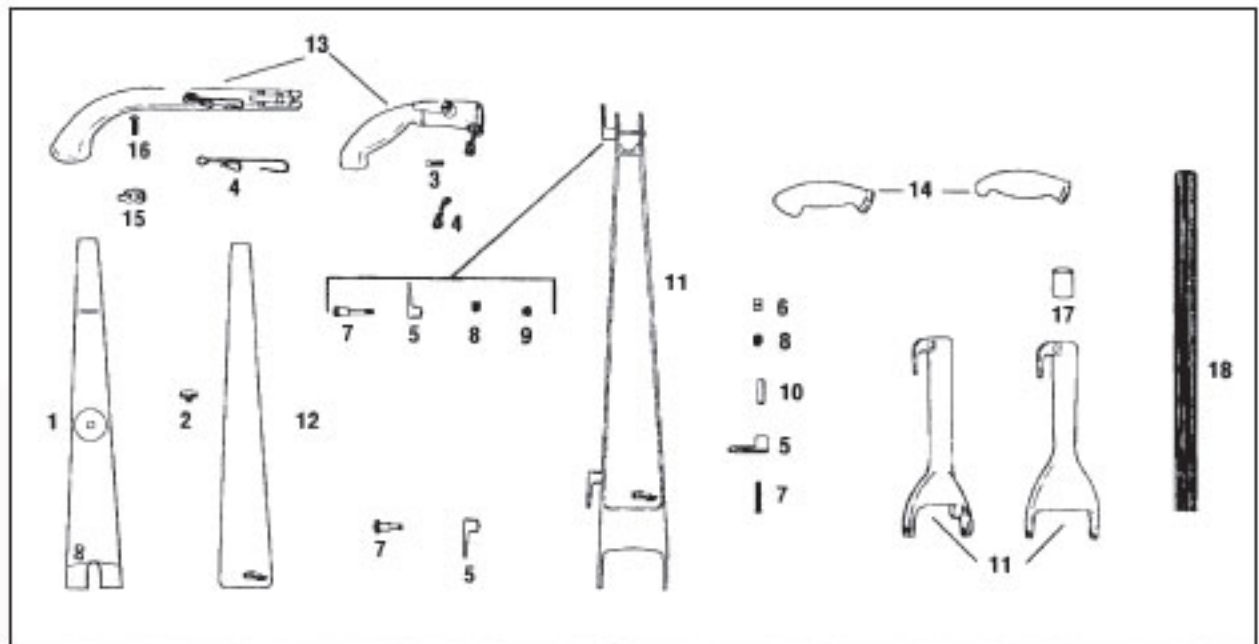

Original **KIRBY**

Handle Group 505-3CB

KEY	DESCRIPTION	505-508	516-517	DUAL 90 D90 (GREEN)	CLASSIC 1CR (BROWN)	OMEGA 1CB (ROSEWOOD)	CLASSIC III 2CB (RED)	TRADITION 3CB (BLUE)				
		509-510	518-519						511-512	560-561	513-514	562-VII
		515	D50									
1	Back Cover	N/A	N/A	N/A	K-174573	K-174573	K-174576	K-174579				
2	Back Cover Screw	N/A	N/A	N/A	K-174973	K-174973	K-174976	K-174979				
3	Clamp Screw	K-1714	K-1714	N/A	N/A	N/A	N/A	N/A				
4	Cord/Bag Hook	N/A	N/A	K-173676	K-173676	K-173676	K-173676	K-173676				
5	Cord Swivel Hook	K-1717	K-1717	K-173867	K-173867	K-173867	K-173876	K-173879				
6	Cord Swivel Hook Flat Nut	K-1708	K-1708	N/A	N/A	N/A	N/A	N/A				
7	Cord Swivel Hook Screw	K-1709	K-1709	K-174067	K-174067	K-174067	K-174067	K-174067				
8	Cord Swivel Hook Spring	K-1706	K-1706	K-174167	K-174167	K-174167	K-174167	K-174167				
9	Cord Swivel Hook Stud Nut	N/A	N/A	K-175168	K-175168	K-175168	K-175168	K-175168				
10	Cord Swivel Hook Tube	K-1707	K-1707	N/A	N/A	N/A	N/A	N/A				
11	Fork	K-1725	K-172556	K-173067	K-173073	K-173073	K-173076	K-175079				
12	Front Label	N/A	N/A	K-174367	K-174373	K-174373	K-174376	K-174379				
13	Grip Complete	K-172762	K-172762	K-173367	K-173369	K-173373	K-173377	K-173379				
14	Grip Cover	K-1712	K-171263	N/A	N/A	N/A	N/A	N/A				
15	Hook Retainer	N/A	N/A	K-175276	K-175276	K-175276	K-175276	K-175276				
16	Hook Retainer Screw	N/A	N/A	K-175376	K-175376	K-175376	K-175376	K-175376				
17	Insulator Cup	K-172159	K-172159	N/A	N/A	N/A	N/A	N/A				
18	Middle Tube	K-170058	K-170058	N/A	N/A	N/A	N/A	N/A				
19	Shoulder Hook Screw	N/A	N/A	K-174467	K-174467	K-174467	K-174467	K-174467				

KIRBY IS CONSOLIDATING PARTS
COLORS ON OLDER MODELS