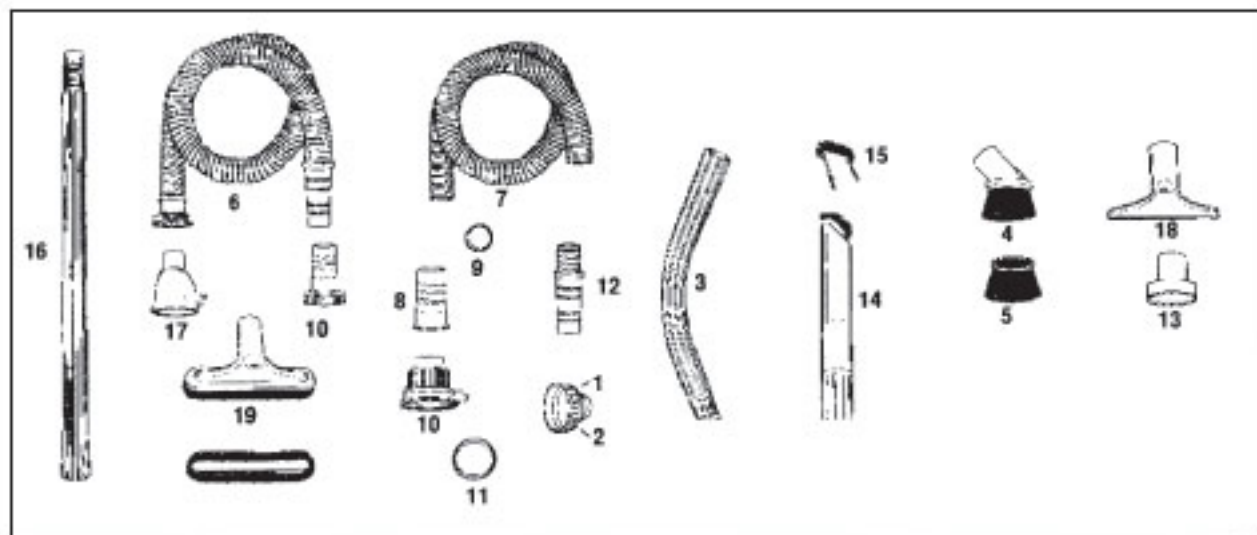

KIRBY Original

Attachment Set Models 505-3CB

505-508
509-510   516-517
511-512   518-519
513-514   560-561

KEY	DESCRIPTION	515	562	VII	D50	D80	1CR	1CB	2CB	3CB
1	Blower Connector	K-2120	NLA	N/A	N/A	N/A	N/A	N/A	N/A	N/A
2	Blower Gasket	K-1880	K-188056	K-188087	K-188087	K-188087	K-188087	K-188087	K-188087	K-188087
3	Curved Tube	K-225062	K-225062	K-225062	K-225084	K-225084	K-225084	K-225084	K-225084	K-225084
4	Duster Brush	K-218184	K-218184	K-218184	K-218184	K-218184	K-218184	K-218184	K-218184	K-218184
5	Duster Brush Ring	K-220189	K-220189	K-220189	K-220189	K-220189	K-220189	K-220189	K-220189	K-220189
6	Hose Complete	K-223662	K-223666	K-223666	K-223666	K-223666	K-223666	K-223666	K-223666	K-223666
7	Hose Only	NLA	NLA	NLA	NLA	NLA	NLA	NLA	NLA	NLA
8	Hose Insert Sleeve	N/A	N/A	NLA	NLA	NLA	NLA	NLA	NLA	NLA
9	Hose Ferrule Ring	NLA	NLA	NLA	NLA	NLA	NLA	NLA	NLA	NLA
10	Hose Motor Connector	K-211066	K-211066	K-211066	K-211066	K-211066	K-211066	K-211066	K-211066	K-211066
11	Hose Seal Gasket Strip	N/A	N/A	K-223881	K-223881	K-223881	K-223881	K-223881	K-223881	K-223881
12	Hose Tube Swivel	NLA	NLA	NLA	NLA	NLA	NLA	NLA	NLA	NLA
13	Massage Cup	K-214184	K-214184	K-214184	K-214184	K-214184	K-214184	K-214184	K-214184	K-214184
14	Radiator Tool	K-225799	K-225799	K-225799	K-225799	K-225799	K-225799	K-225799	K-225799	K-225799
15	Radiator Tool Brush	K-226257	K-226157	K-226157	K-226157	K-226157	K-226157	K-226157	K-226157	K-226157
16	Straight Tube	K-224084	K-224084	K-224084	K-224084	K-224084	K-224084	K-224084	K-224084	K-224084
17	Suction Coupler	K-2100	N/A	N/A	N/A	N/A	N/A	N/A	N/A	N/A
18	Utility Air Nozzle	K-218099	K-218099	K-218099	K-218099	K-218099	K-218099	K-218099	K-218099	K-218099
19	Utility Brush Nozzle	K-210899	K-210899	K-210899	K-210899	K-210899	K-210899	K-210899	K-210899	K-210899
20	Utility Brush Nozzle Strip	K-2181	K-2181	K-2181	K-2181	K-2181	K-2181	K-2181	K-2181	K-2181

NLA - No Longer Available

KIRBY IS CONSOLIDATING PARTS
COLORS ON OLDER MODELS