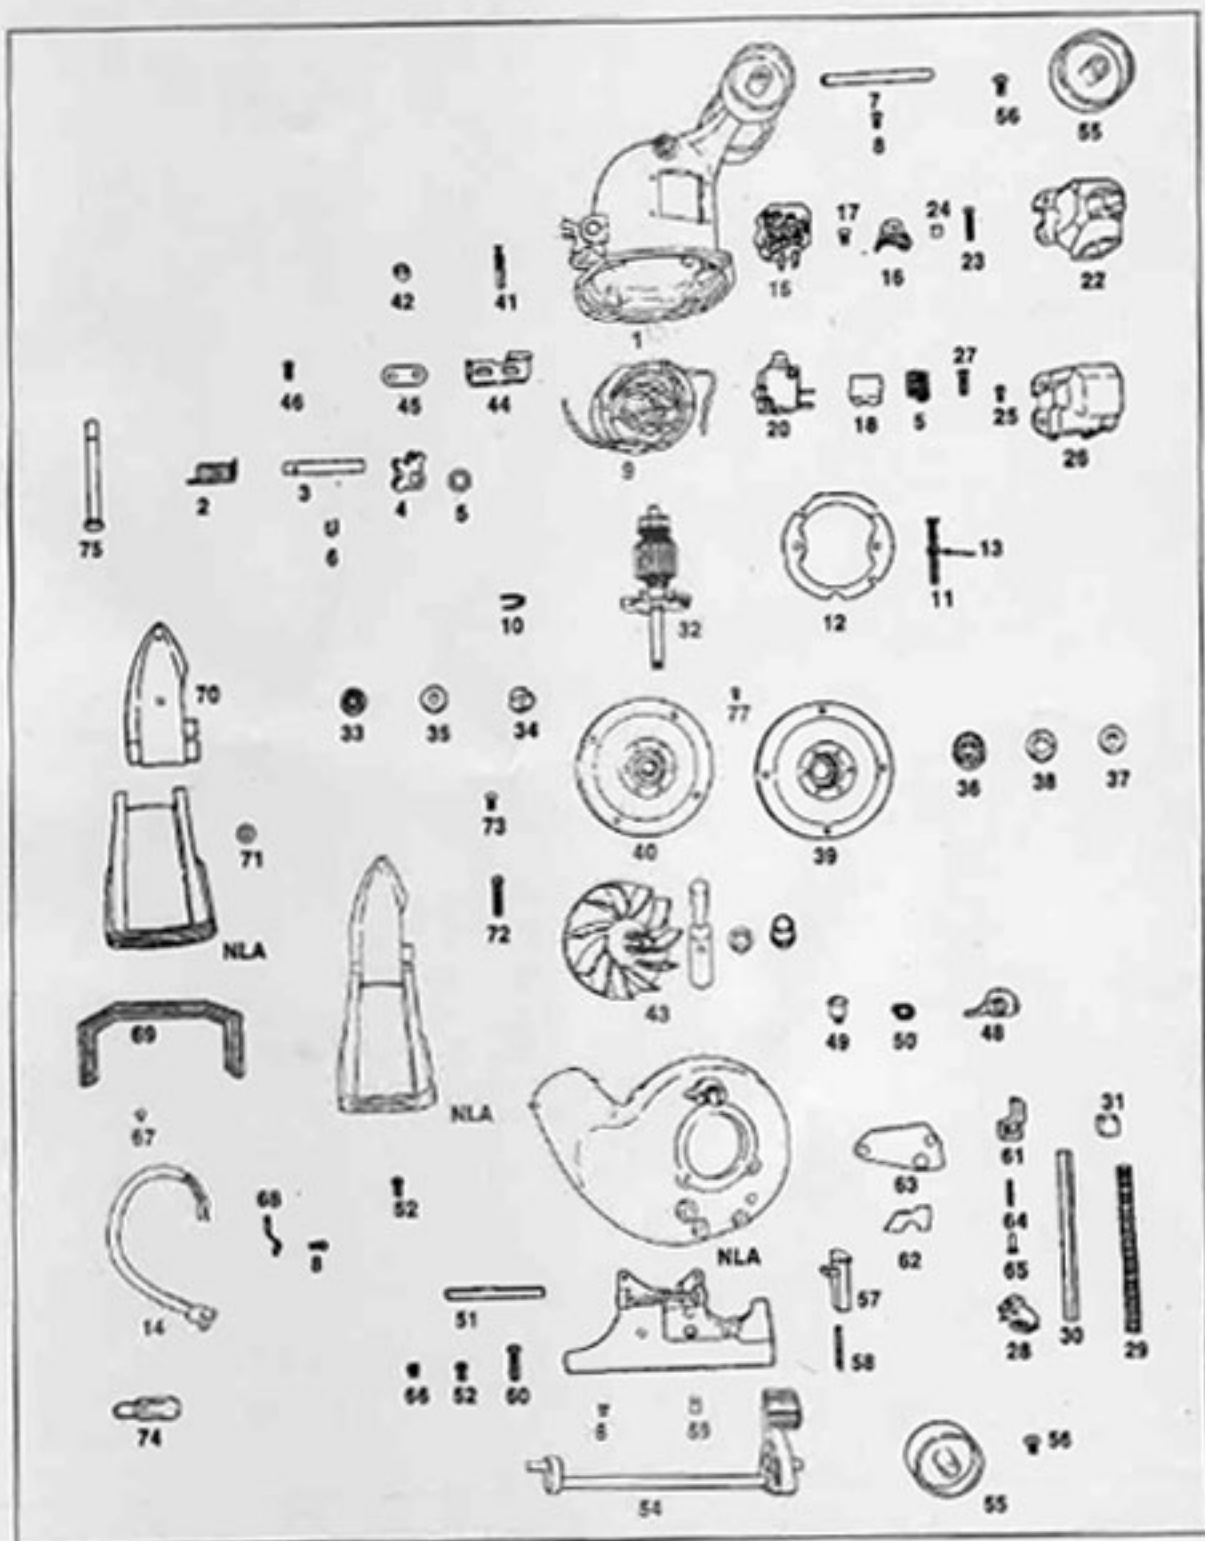

KIRBY Original

Model 505, 508, 509, 510, 511, 512, 513, 514, 515

Original **KIRBY**

Model 505, 508, 509, 510, 511, 512, 513, 514, 515

KEY	PART NO.	DESCRIPTION	KEY	PART NO.	DESCRIPTION
1	K-1000	Motor Casting	41	K-118067	Commutator Carbon Brush
2	K-1001	Handle Fork Spring	42	K-1181	Commutator Brush Cap
3	K-1002	Handle Fork Spring Shaft	43	K-118978	Fan Complete Lexan 505/515
4	K-1003	Handle Fork Spring Plate	44	K-1195	Handle Lock
5	K-1004	Handle Fork Spring Washer	45	K-1196	Handle Lock Spring
6	K-1005	Handle Fork Pin Spring Clip	46	K-1197	Handle Lock Screw
7	K-1020	Rear Wheel Shaft	47	K-1200	Fan Case - NLA
8	K-102168	Headlight Axle Clamp Screw	48	K-1210	Nozzle Lock Plated
9	K-103959	Field	49	K-1211	Nozzle Lock Screw
10	K-1045	Field Terminal Clip	50	K-1212	Nozzle Lock Spring
11	K-1046	Field Screw	51	K-121656	Nozzle Attachment Shaft
12	K-1047	Field Baffle Paper	52	K-1280	Fan Housing/Motor Housing Screw
13	K-104773	Field Screw Nut	53	K-1300	Front Bracket Casting (Not Available)
14	K-1082	Headlight Socket and Wire	54	K-1310	Front Bracket Shaft
15	NLA	Foot Switch 505/512	55	K-132062	Wheel Tan
16	K-1101	Foot Switch Knob (Not Available)	56	K-1321	Wheel Mounting Screw
17	K-1102	Foot Switch Knob Screw	57	K-1330	Ratchet Lock
18	K-1103	Foot Switch Button	58	K-1331	Ratchet Lock Spring
19	K-1104	Foot Switch Spring	59	K-1340	Front Shaft Clamp
20	K-110563	Foot Switch 513/515	60	K-134656	Front Bracket Screw Long
21	K-111573	Brush Lead Tube Black (Not Shown)	61	K-1350	Speed Switch Slide
22	K-1120	Switch Housing	62	K-1351	Speed Switch Insulation Small
23	K-1121	Foot Switch Mounting Screw	63	K-1352	Speed Switch Insulation Large
24	K-1122	Foot Switch Insulation Bushing	64	K-1353	Speed Switch Slide Spring
25	K-1123	Foot Switch Housing Screw	65	K-1354	Speed Switch Slide Rivet
26	K-1124	Switch Housing	66	K-1360	Front Bracket Screw
27	K-1125	Foot Switch Mounting Screw	67	K-1545	Headlight Bumper Rivet
28	K-1130	Safety Switch Base	68	K-1610	Lamp Socket Clip (Not Available)
29	K-1140	Speed Switch Wire Housing	69	K-1619	Headlight Cap Bumper Tan
30	K-1141	Speed Switch Wire Tube	70	K-1630	Headlight Cap Base (Not Available)
31	K-1142	Speed Switch Rubber Grommet	71	K-1632	Headlight Spring Washer
32	K-114959	Armature	72	K-1640	Headlight Screw Long
33	K-1155	Rear Bearing	73	K-1641	Headlight Screw Short
34	K-1156	Rear Bearing Spring	74	K-1650	Headlight Bulb
35	K-1157	Rear Bearing Washer	75	K-1660	Handle Fork Pin
36	K-1160	Front Bearing	76	K-1681	Name Tag Rivet (Not Shown)
37	K-116456	Front Bearing Left Washer	77	K-193281	Bearing Plate Screw
38	K-116556	Front Bearing Washer			
39	K-1174	Front Bearing Plate Only			
40	K-1174S	Front Bearing Plate Complete