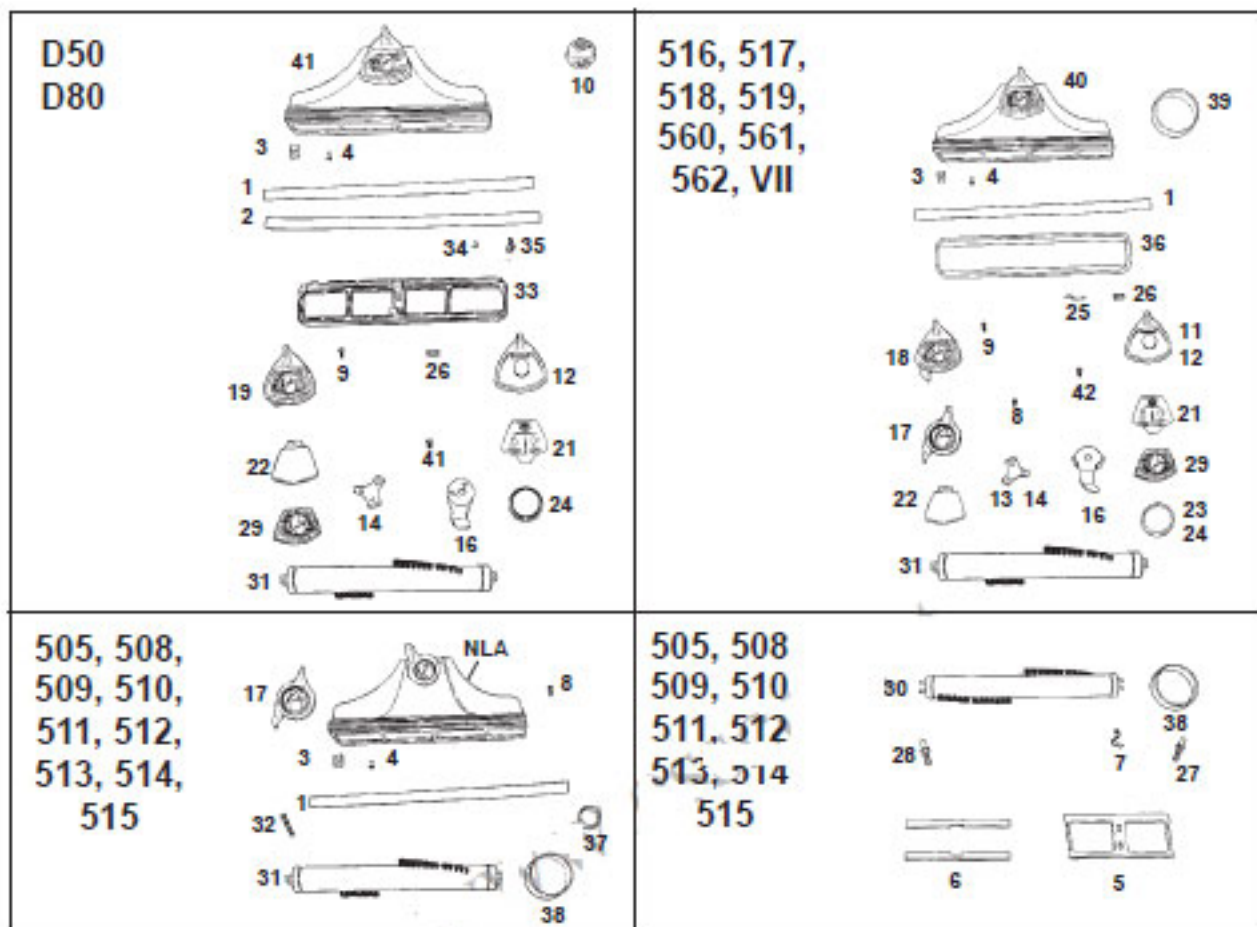

KIRBY Original

Rug Nozzle Models 505, 508, 509, 510, 511, 512, 513, 514, 515, 516, 517, 518, 519, 560, 561, 562, VII, D50, D80

KEY	PART NO.	DESCRIPTION
1	K-140462	Nozzle Bumper Tan
2	K-140467	Nozzle Bumper Green
3	K-1405	Nozzle Bumper Clamp
4	K-1408	Nozzle Bumper Rivet
5	K-1420	Rug Plate With Felt
6	K-1422	Rug Plate Felt
7	K-1423	Rug Plate Hinge
8	K-1430	Belt Lifter Stop Screw
9	K-143060	Belt Lifter Stop Screw
10	K-143179	Air Adjusting Plate
11	K-144060	Belt Lifter Casting
12	K-144062	Belt Lifter Casting
13	K-144156	Belt Lifter Cap Spring
14	K-144162	Belt Lifter Cap Spring
15	K-144260	Belt Lifter Hook
16	K-144273	Belt Lifter Hook
17	K-144356	Belt Lifter Complete
18	K-144360	Belt Lifter Complete
19	K-144365	Belt Lifter Complete
20	K-159565	Nozzle Complete Less Brush Tan
21	K-144967	Belt Lifter Cover Label
22	K-145265	Belt Lifter Plastic Insert