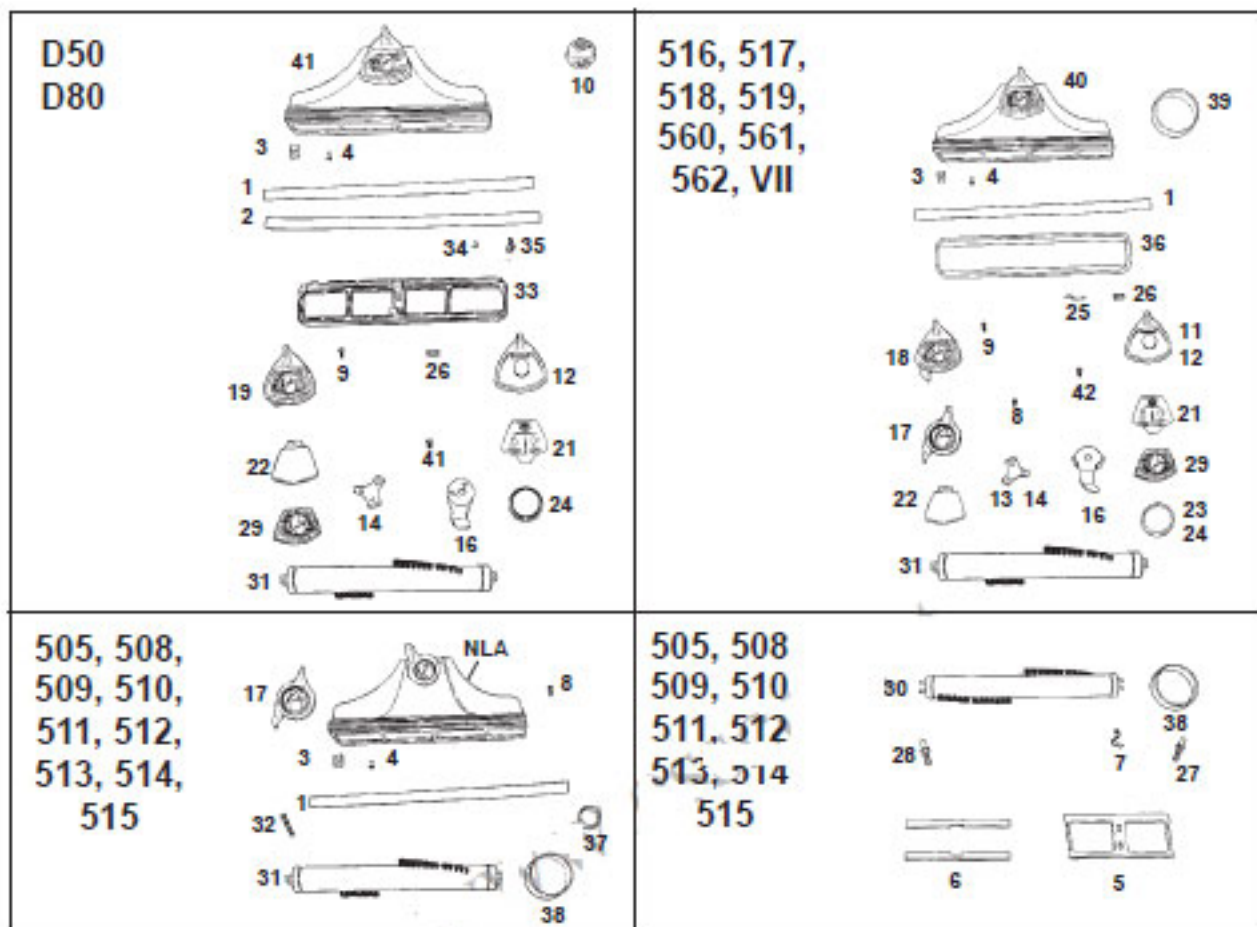

----- Manual continues below part list -----

Available Replacement Parts for Kirby 510

1211	RUBBER PLUG FOR HERMIDIFIER
K-159056	BELT, BLACK, FLAT, 1PK
1195	PUMP UL11000

KIRBY Original

Model 505, 508, 509, 510, 511, 512, 513, 514, 515

KIRBY Original

Rug Nozzle Models 505, 508, 509, 510, 511, 512, 513, 514, 515, 516, 517, 518, 519, 560, 561, 562, VII, D50, D80

KEY	PART NO.	DESCRIPTION
1	K-140462	Nozzle Bumper Tan
2	K-140467	Nozzle Bumper Green
3	K-1405	Nozzle Bumper Clamp
4	K-1408	Nozzle Bumper Rivet
5	K-1420	Rug Plate With Felt
6	K-1422	Rug Plate Felt
7	K-1423	Rug Plate Hinge
8	K-1430	Belt Lifter Stop Screw
9	K-143060	Belt Lifter Stop Screw
10	K-143179	Air Adjusting Plate
11	K-144060	Belt Lifter Casting
12	K-144062	Belt Lifter Casting
13	K-144156	Belt Lifter Cap Spring
14	K-144162	Belt Lifter Cap Spring
15	K-144260	Belt Lifter Hook
16	K-144273	Belt Lifter Hook
17	K-144356	Belt Lifter Complete
18	K-144360	Belt Lifter Complete
19	K-144365	Belt Lifter Complete
20	K-159565	Nozzle Complete Less Brush Tan
21	K-144967	Belt Lifter Cover Label
22	K-145265	Belt Lifter Plastic Insert

KEY	PART NO.	DESCRIPTION
23	K-145460	Belt Lifter Bearing
24	K-145462	Belt Lifter Bearing
25	K-145560	Belt Lifter Insert Clip
26	K-145565	Belt Lifter Insert Clip
27	K-1461	Brush Adjusting Screw Large
28	K-1463	Brush Adjusting Screw Small
29	K-146387	Belt Lifter Insert Label
30	K-1482	Brush Roll Complete 505-512
31	K-1525	Brush Roll Complete 513-D80
32	K-154169	Brush Adjusting Screw
33	K-154456	Rug Plate and Gasket
34	K-1545	Headlight Bumper Rivet
35	K-1547	Rug Plate Hinge
36	K-1548	Rug Plate Gasket
37	K-155281	Brush Thread Guard
38	K-1590	Brush Belt
39	K-159056	Brush Belt
40	K-159562	Nozzle Complete Less Brush Tan 516 - VII
41	K-159565	Nozzle Complete Less Brush Tan D50/D80
42	K-193281	Belt Lifter & Bag Clamp Screw