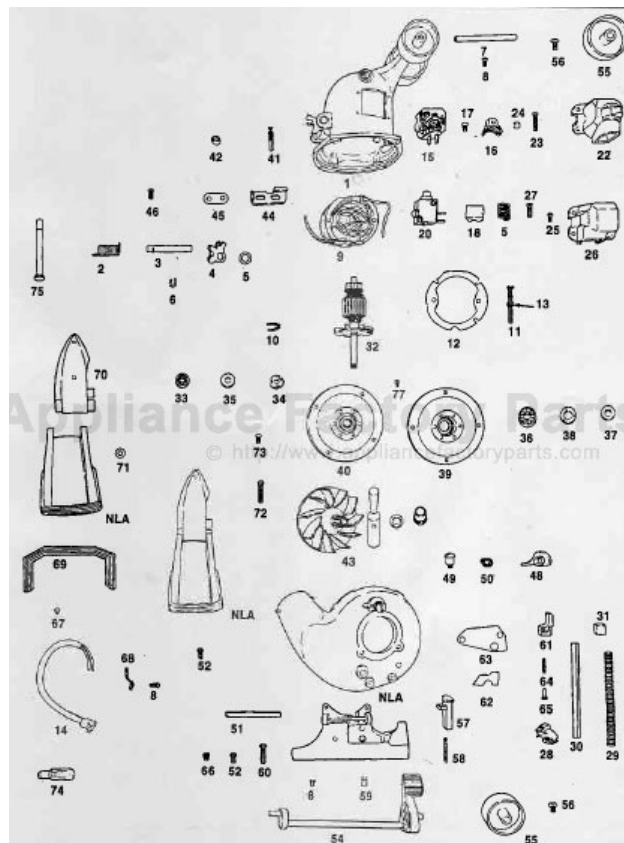

This Owner's Manual is provided and hosted by [Appliance Factory Parts](#).

Kirby 510 Owner's Manual

[Shop genuine replacement parts for Kirby 510](#)

[Find Your Kirby Vacuum Cleaner Parts - Select From 64 Models](#)

----- Manual continues below part list -----

Available Replacement Parts for Kirby 510

1211	RUBBER PLUG FOR HERMIDIFIER
K-159056	BELT, BLACK, FLAT, 1PK
1195	PUMP UL11000

KIRBY Original

Model 505, 508, 509, 510, 511, 512, 513, 514, 515

KIRBY Original

Rug Nozzle Models 505, 508, 509, 510, 511, 512, 513, 514, 515, 516, 517, 518, 519, 560, 561, 562, VII, D50, D80

KEY	PART NO.	DESCRIPTION
1	K-140462	Nozzle Bumper Tan
2	K-140467	Nozzle Bumper Green
3	K-1405	Nozzle Bumper Clamp
4	K-1408	Nozzle Bumper Rivet
5	K-1420	Rug Plate With Felt
6	K-1422	Rug Plate Felt
7	K-1423	Rug Plate Hinge
8	K-1430	Belt Lifter Stop Screw
9	K-143060	Belt Lifter Stop Screw
10	K-143179	Air Adjusting Plate
11	K-144060	Belt Lifter Casting
12	K-144062	Belt Lifter Casting
13	K-144156	Belt Lifter Cap Spring
14	K-144162	Belt Lifter Cap Spring
15	K-144260	Belt Lifter Hook
16	K-144273	Belt Lifter Hook
17	K-144356	Belt Lifter Complete
18	K-144360	Belt Lifter Complete
19	K-144365	Belt Lifter Complete
20	K-159565	Nozzle Complete Less Brush Tan
21	K-144967	Belt Lifter Cover Label
22	K-145265	Belt Lifter Plastic Insert