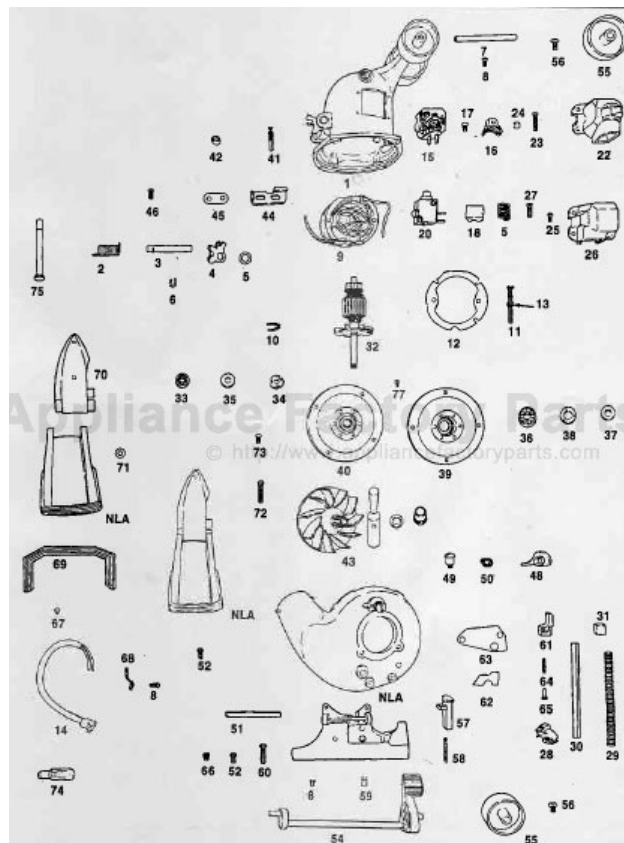

This Owner's Manual is provided and hosted by Appliance Factory Parts.

Kirby 511 Owner's Manual

[Shop genuine replacement parts for Kirby 511](#)

[Find Your Kirby Vacuum Cleaner Parts - Select From 64 Models](#)

----- Manual continues below part list -----

Available Replacement Parts for Kirby 511

1211	RUBBER PLUG FOR HERMIDIFIER
K-159056	BELT, BLACK, FLAT, 1PK
1195	PUMP UL11000

KIRBY Original

Model 505, 508, 509, 510, 511, 512, 513, 514, 515

KIRBY Original

Rug Nozzle Models 505, 508, 509, 510, 511, 512, 513, 514, 515, 516, 517, 518, 519, 560, 561, 562, VII, D50, D80

KEY	PART NO.	DESCRIPTION
1	K-140462	Nozzle Bumper Tan
2	K-140467	Nozzle Bumper Green
3	K-1405	Nozzle Bumper Clamp
4	K-1408	Nozzle Bumper Rivet
5	K-1420	Rug Plate With Felt
6	K-1422	Rug Plate Felt
7	K-1423	Rug Plate Hinge
8	K-1430	Belt Lifter Stop Screw
9	K-143060	Belt Lifter Stop Screw
10	K-143179	Air Adjusting Plate
11	K-144060	Belt Lifter Casting
12	K-144062	Belt Lifter Casting
13	K-144156	Belt Lifter Cap Spring
14	K-144162	Belt Lifter Cap Spring
15	K-144260	Belt Lifter Hook
16	K-144273	Belt Lifter Hook
17	K-144356	Belt Lifter Complete
18	K-144360	Belt Lifter Complete
19	K-144365	Belt Lifter Complete
20	K-159565	Nozzle Complete Less Brush Tan
21	K-144967	Belt Lifter Cover Label
22	K-145265	Belt Lifter Plastic Insert