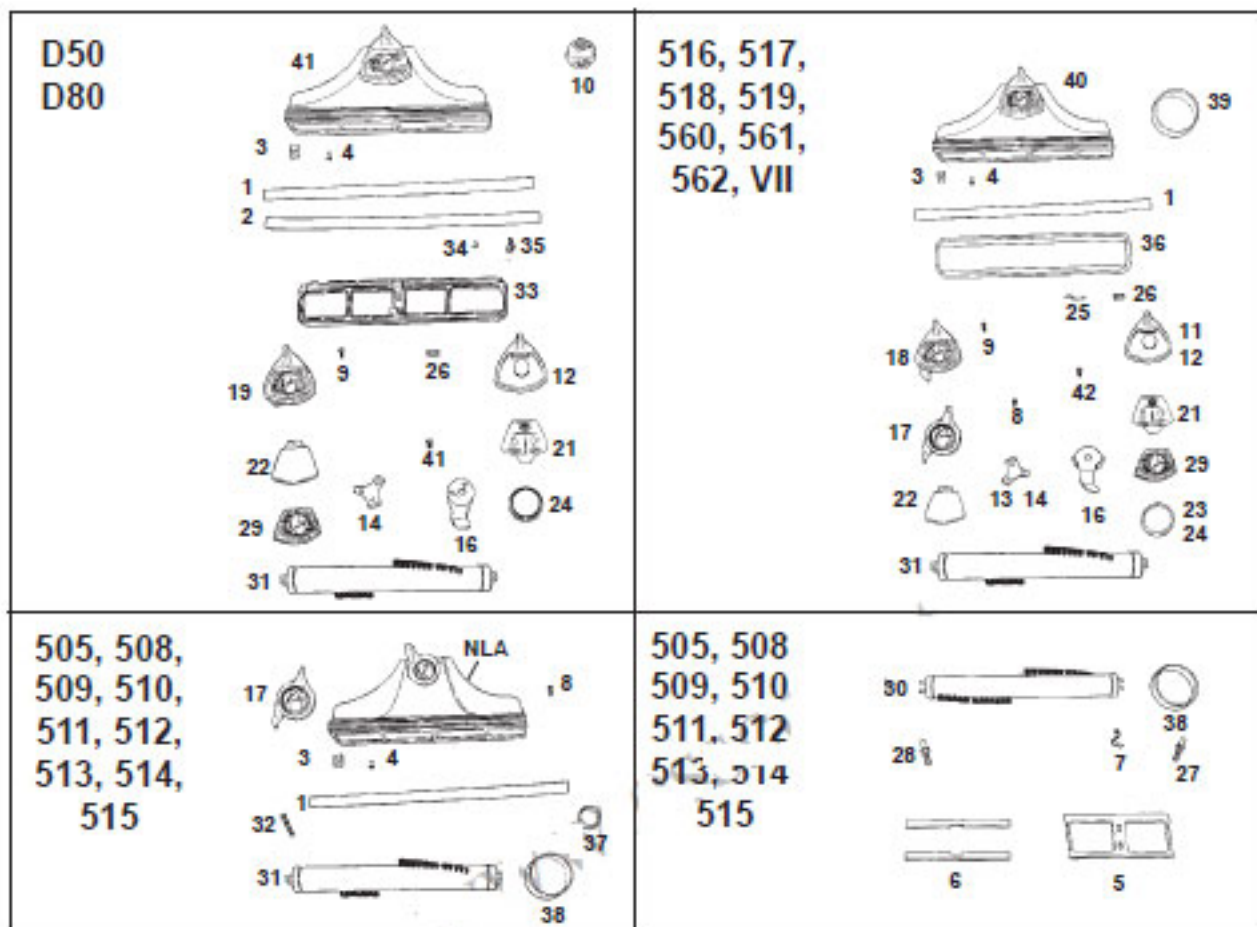

----- Manual continues below part list -----

Available Replacement Parts for Kirby 511

1211	RUBBER PLUG FOR HERMIDIFIER
K-159056	BELT, BLACK, FLAT, 1PK
1195	PUMP UL11000

KIRBY Original

Model 505, 508, 509, 510, 511, 512, 513, 514, 515

KIRBY Original

Rug Nozzle Models 505, 508, 509, 510, 511, 512, 513, 514, 515, 516, 517, 518, 519, 560, 561, 562, VII, D50, D80

KEY	PART NO.	DESCRIPTION
1	K-140462	Nozzle Bumper Tan
2	K-140467	Nozzle Bumper Green
3	K-1405	Nozzle Bumper Clamp
4	K-1408	Nozzle Bumper Rivet
5	K-1420	Rug Plate With Felt
6	K-1422	Rug Plate Felt
7	K-1423	Rug Plate Hinge
8	K-1430	Belt Lifter Stop Screw
9	K-143060	Belt Lifter Stop Screw
10	K-143179	Air Adjusting Plate
11	K-144060	Belt Lifter Casting
12	K-144062	Belt Lifter Casting
13	K-144156	Belt Lifter Cap Spring
14	K-144162	Belt Lifter Cap Spring
15	K-144260	Belt Lifter Hook
16	K-144273	Belt Lifter Hook
17	K-144356	Belt Lifter Complete
18	K-144360	Belt Lifter Complete
19	K-144365	Belt Lifter Complete
20	K-159565	Nozzle Complete Less Brush Tan
21	K-144967	Belt Lifter Cover Label
22	K-145265	Belt Lifter Plastic Insert

KEY	PART NO.	DESCRIPTION
23	K-145460	Belt Lifter Bearing
24	K-145462	Belt Lifter Bearing
25	K-145560	Belt Lifter Insert Clip
26	K-145565	Belt Lifter Insert Clip
27	K-1461	Brush Adjusting Screw Large
28	K-1463	Brush Adjusting Screw Small
29	K-146387	Belt Lifter Insert Label
30	K-1482	Brush Roll Complete 505-512
31	K-1525	Brush Roll Complete 513-D80
32	K-154169	Brush Adjusting Screw
33	K-154456	Rug Plate and Gasket
34	K-1545	Headlight Bumper Rivet
35	K-1547	Rug Plate Hinge
36	K-1548	Rug Plate Gasket
37	K-155281	Brush Thread Guard
38	K-1590	Brush Belt
39	K-159056	Brush Belt
40	K-159562	Nozzle Complete Less Brush Tan 516 - VII
41	K-159565	Nozzle Complete Less Brush Tan D50/D80
42	K-193281	Belt Lifter & Bag Clamp Screw