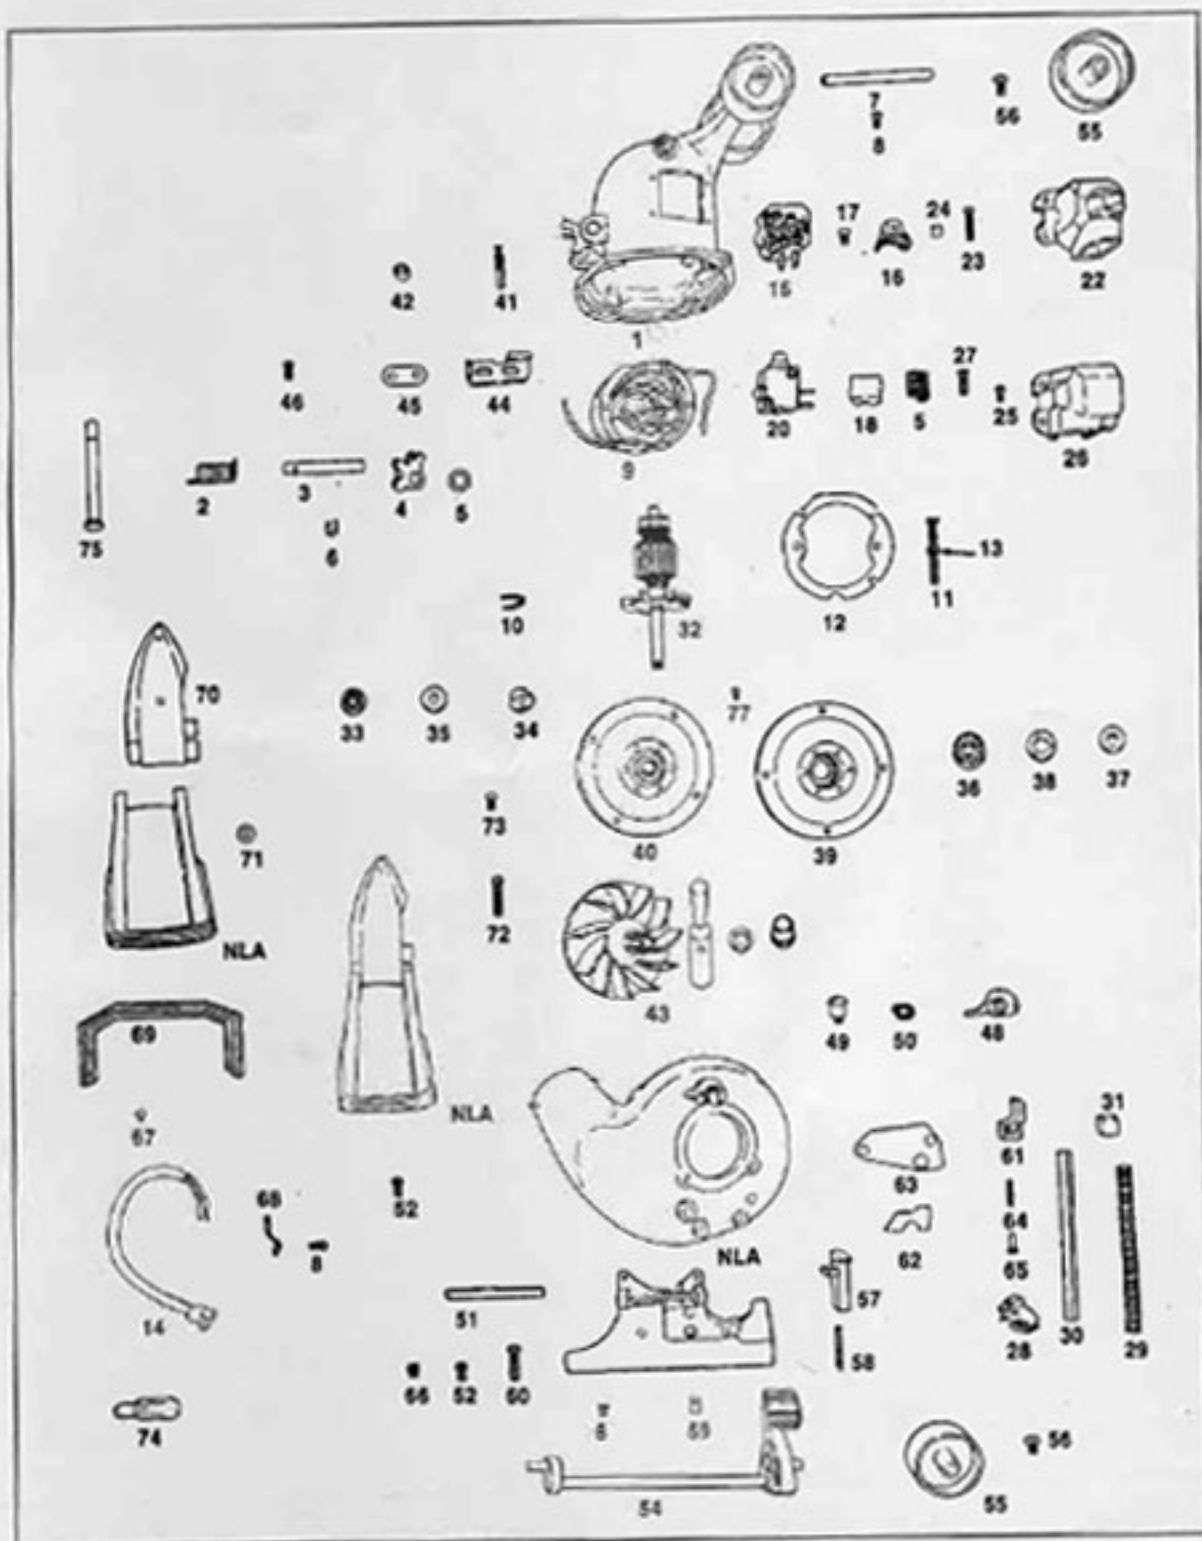

KIRBY Original

Model 505, 508, 509, 510, 511, 512, 513, 514, 515

Original **KIRBY**

Model 505, 508, 509, 510, 511, 512, 513, 514, 515

KEY	PART NO.	DESCRIPTION	KEY	PART NO.	DESCRIPTION
1	K-1000	Motor Casting	41	K-118067	Commutator Carbon Brush
2	K-1001	Handle Fork Spring	42	K-1181	Commutator Brush Cap
3	K-1002	Handle Fork Spring Shaft	43	K-118978	Fan Complete Lexan 505/515
4	K-1003	Handle Fork Spring Plate	44	K-1195	Handle Lock
5	K-1004	Handle Fork Spring Washer	45	K-1196	Handle Lock Spring
6	K-1005	Handle Fork Pin Spring Clip	46	K-1197	Handle Lock Screw
7	K-1020	Rear Wheel Shaft	47	K-1200	Fan Case - NLA
8	K-102168	Headlight Axle Clamp Screw	48	K-1210	Nozzle Lock Plated
9	K-103959	Field	49	K-1211	Nozzle Lock Screw
10	K-1045	Field Terminal Clip	50	K-1212	Nozzle Lock Spring
11	K-1046	Field Screw	51	K-121656	Nozzle Attachment Shaft
12	K-1047	Field Baffle Paper	52	K-1280	Fan Housing/Motor Housing Screw
13	K-104773	Field Screw Nut	53	K-1300	Front Bracket Casting (Not Available)
14	K-1082	Headlight Socket and Wire	54	K-1310	Front Bracket Shaft
15	NLA	Foot Switch 505/512	55	K-132062	Wheel Tan
16	K-1101	Foot Switch Knob (Not Available)	56	K-1321	Wheel Mounting Screw
17	K-1102	Foot Switch Knob Screw	57	K-1330	Ratchet Lock
18	K-1103	Foot Switch Button	58	K-1331	Ratchet Lock Spring
19	K-1104	Foot Switch Spring	59	K-1340	Front Shaft Clamp
20	K-110563	Foot Switch 513/515	60	K-134656	Front Bracket Screw Long
21	K-111573	Brush Lead Tube Black (Not Shown)	61	K-1350	Speed Switch Slide
22	K-1120	Switch Housing	62	K-1351	Speed Switch Insulation Small
23	K-1121	Foot Switch Mounting Screw	63	K-1352	Speed Switch Insulation Large
24	K-1122	Foot Switch Insulation Bushing	64	K-1353	Speed Switch Slide Spring
25	K-1123	Foot Switch Housing Screw	65	K-1354	Speed Switch Slide Rivet
26	K-1124	Switch Housing	66	K-1360	Front Bracket Screw
27	K-1125	Foot Switch Mounting Screw	67	K-1545	Headlight Bumper Rivet
28	K-1130	Safety Switch Base	68	K-1610	Lamp Socket Clip (Not Available)
29	K-1140	Speed Switch Wire Housing	69	K-1619	Headlight Cap Bumper Tan
30	K-1141	Speed Switch Wire Tube	70	K-1630	Headlight Cap Base (Not Available)
31	K-1142	Speed Switch Rubber Grommet	71	K-1632	Headlight Spring Washer
32	K-114959	Armature	72	K-1640	Headlight Screw Long
33	K-1155	Rear Bearing	73	K-1641	Headlight Screw Short
34	K-1156	Rear Bearing Spring	74	K-1650	Headlight Bulb
35	K-1157	Rear Bearing Washer	75	K-1660	Handle Fork Pin
36	K-1160	Front Bearing	76	K-1681	Name Tag Rivet (Not Shown)
37	K-116456	Front Bearing Left Washer	77	K-193281	Bearing Plate Screw
38	K-116556	Front Bearing Washer			
39	K-1174	Front Bearing Plate Only			
40	K-1174S	Front Bearing Plate Complete