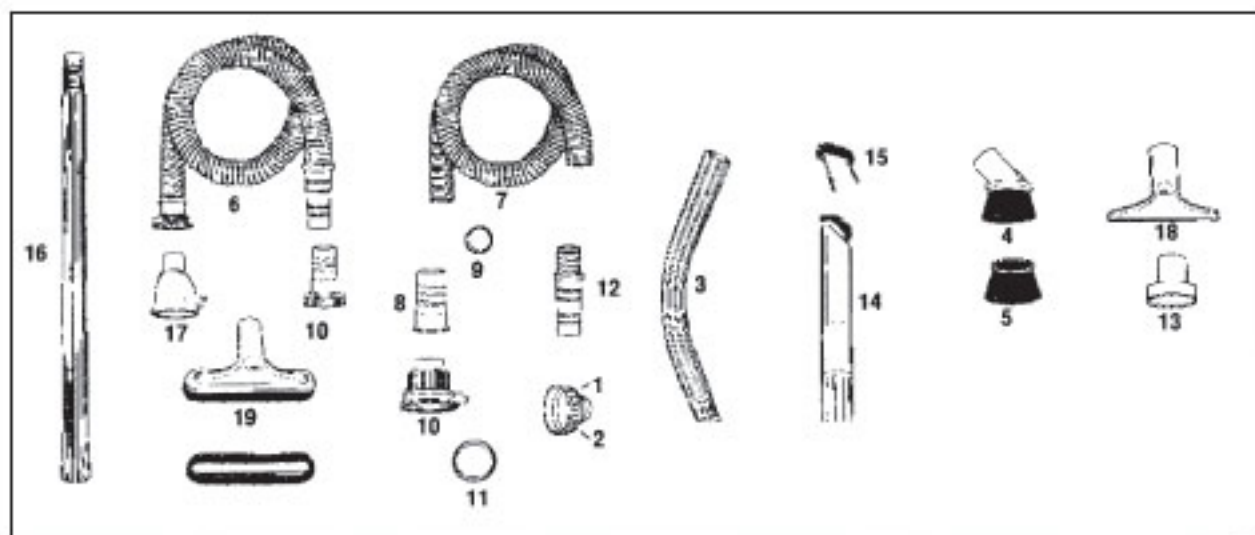

KIRBY Original

Attachment Set Models 505-3CB

505-508
509-510
511-512
513-514

516-517
518-519
560-561

KEY	DESCRIPTION	515	562	VII	D50	D80	1CR	1CB	2CB	3CB
1	Blower Connector	K-2120	NLA	N/A	N/A	N/A	N/A	N/A	N/A	N/A
2	Blower Gasket	K-1880	K-188056	K-188087	K-188087	K-188087	K-188087	K-188087	K-188087	K-188087
3	Curved Tube	K-225062	K-225062	K-225062	K-225084	K-225084	K-225084	K-225084	K-225084	K-225084
4	Duster Brush	K-218184	K-218184	K-218184	K-218184	K-218184	K-218184	K-218184	K-218184	K-218184
5	Duster Brush Ring	K-220189	K-220189	K-220189	K-220189	K-220189	K-220189	K-220189	K-220189	K-220189
6	Hose Complete	K-223662	K-223666	K-223666	K-223666	K-223666	K-223666	K-223666	K-223666	K-223666
7	Hose Only	NLA	NLA	NLA	NLA	NLA	NLA	NLA	NLA	NLA
8	Hose Insert Sleeve	N/A	N/A	NLA	NLA	NLA	NLA	NLA	NLA	NLA
9	Hose Ferrule Ring	NLA	NLA	NLA	NLA	NLA	NLA	NLA	NLA	NLA
10	Hose Motor Connector	K-211066	K-211066	K-211066	K-211066	K-211066	K-211066	K-211066	K-211066	K-211066
11	Hose Seal Gasket Strip	N/A	N/A	K-223881	K-223881	K-223881	K-223881	K-223881	K-223881	K-223881
12	Hose Tube Swivel	NLA	NLA	NLA	NLA	NLA	NLA	NLA	NLA	NLA
13	Massage Cup	K-214184	K-214184	K-214184	K-214184	K-214184	K-214184	K-214184	K-214184	K-214184
14	Radiator Tool	K-225799	K-225799	K-225799	K-225799	K-225799	K-225799	K-225799	K-225799	K-225799
15	Radiator Tool Brush	K-226257	K-226157	K-226157	K-226157	K-226157	K-226157	K-226157	K-226157	K-226157
16	Straight Tube	K-224084	K-224084	K-224084	K-224084	K-224084	K-224084	K-224084	K-224084	K-224084
17	Suction Coupler	K-2100	N/A	N/A	N/A	N/A	N/A	N/A	N/A	N/A
18	Utility Air Nozzle	K-218099	K-218099	K-218099	K-218099	K-218099	K-218099	K-218099	K-218099	K-218099
19	Utility Brush Nozzle	K-210899	K-210899	K-210899	K-210899	K-210899	K-210899	K-210899	K-210899	K-210899
20	Utility Brush Nozzle Strip	K-2181	K-2181	K-2181	K-2181	K-2181	K-2181	K-2181	K-2181	K-2181

NLA - No Longer Available

KIRBY IS CONSOLIDATING PARTS
COLORS ON OLDER MODELS