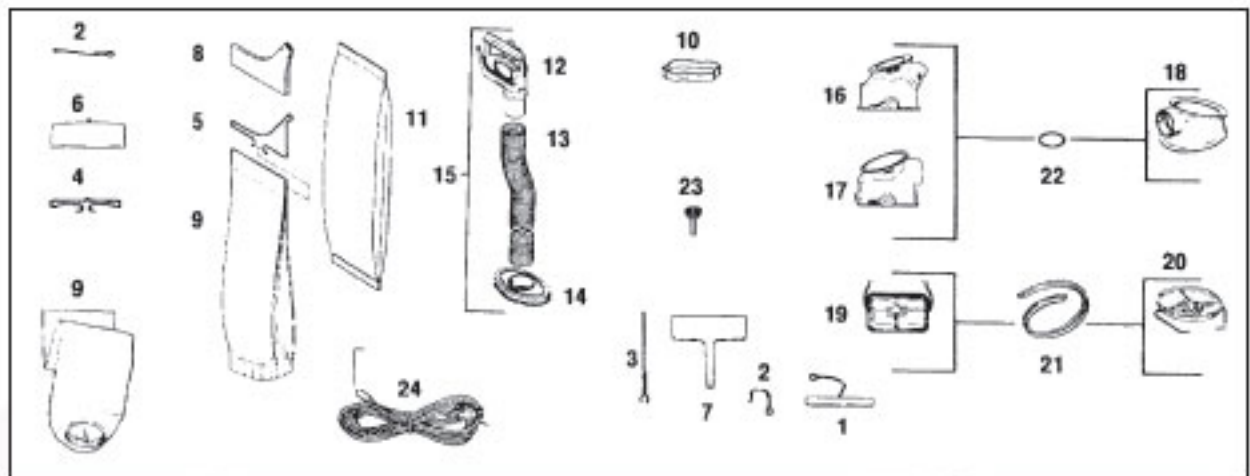

Original **KIRBY**

Emtor, Bag & Cord 505-3CB

Key	Description	Early*	D50 Tan	D80 Green	1CR Brown	1CB Rosewood	2CB Red	3CB Blue
1	Bag Clamp & Chain 505 - 561	K-1912						
2	Bag Chain & Loop 505 - 561	K-1913						
2	Bag Chain & Loop 562 - 1CB		K-191362	K-191362	K-191362	K-191362		
3	Bag Top Wire Loop						K-192173	
4	Top Bag Hanger	K-191782	K-191762	K-191762	K-191762	K-191762		
5	Top Bag Hanger						K-191776	K-191776
6	Top Bag Cover	K-191865	K-191865	K-191867	K-191869			
7	Top Bag Cover					K-191873		
8	Top Bag Cover						K-191876	K-191879
9	Cloth Bag Open Top	K-190062						
9	Cloth Bag W/Pocket		K-190065	K-190067	K-190073	K-190073	K-190077	K-190078 K-190079
9	Cloth Bag Long Zipper							K-190079
10	Bag Guard	K-191682	K-191662	K-191667	K-191669	K-191684	K-191676	K-191679
11	Paper Bag 3 Pk							K-19067903
11	Paper Bag 9 Pk							NLA
12	Top Bag Adaptor							K-190479
13	Fill Tube							K-190379
14	Bottom Bag Adaptor							K-190179
15	Fill Tube Ass'y							K-189879
16	Emtor 505 - 515	K-1799						
17	Emtor 516 - D80	K-180082	K-180062	K-180062				
18	Emtor 1CR - 3CB				K-179978	K-179978	K-179978	K-179978
19	Emtor Tray Square	K-186062	K-186062	K-186067				
20	Emtor Tray Oval				K-186069	K-186073	K-186076	K-185979
21	Emtor Tray Felt	K-1861	K-1861	K-1861	K-186182	K-186182	K-186182	K-186182
22	Emtor Body Gasket	K-188056	K-188056	K-188056	K-188056	K-188056	K-188056	K-188056
23	Sweet Air Plug 505/561	K-182361						
24	Cord Ass'y	K-192062	K-192062	K-192067	K-192069	K-192073	K-192076	K-192079

* MODEL BREAKDOWNS VARY - SEE DESCRIPTION FOR MODEL
MANY EARLY RED AND GRAY PARTS ARE NO LONGER AVAILABLE.