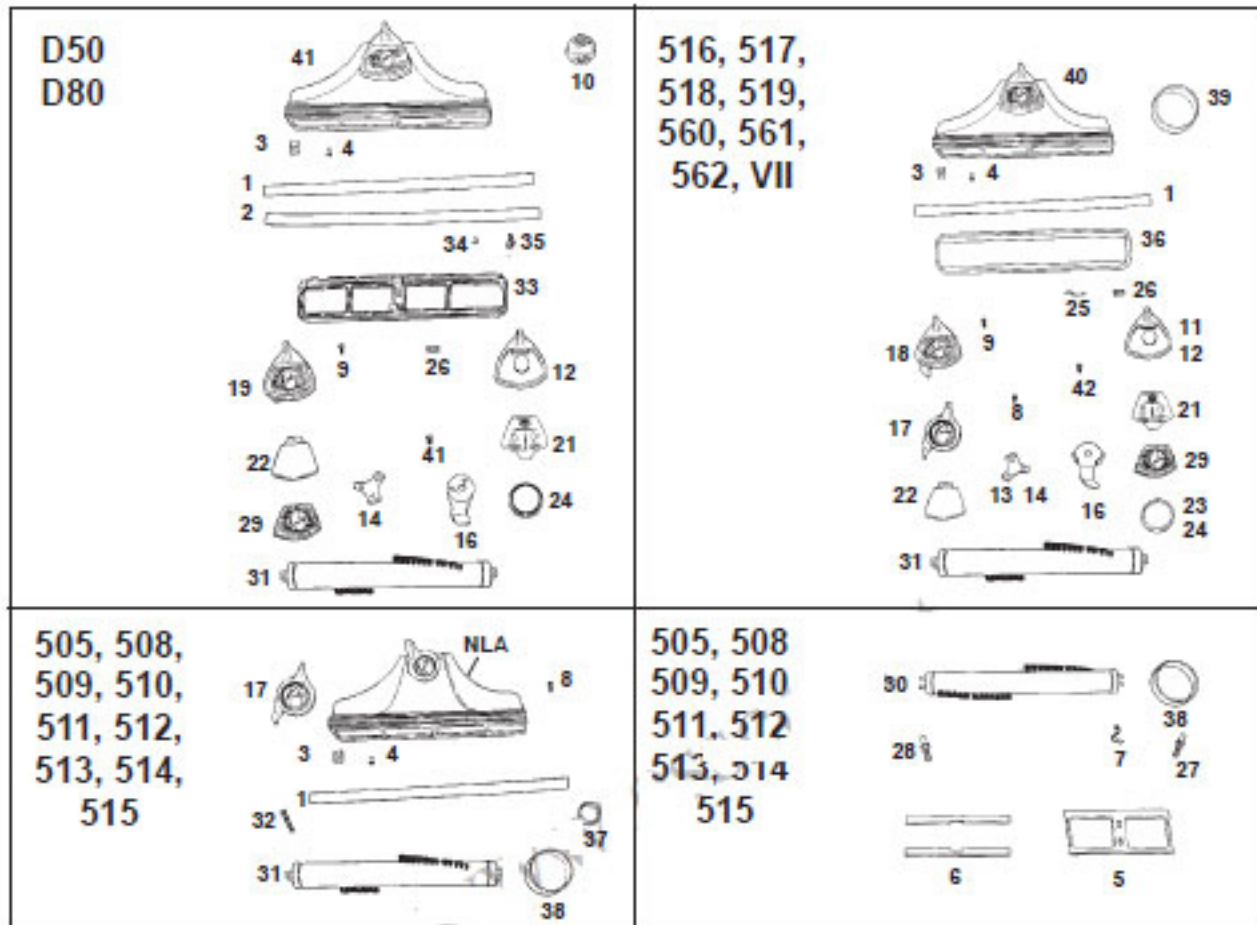

----- Manual continues below part list -----

Available Replacement Parts for Kirby 512

1211	RUBBER PLUG FOR HERMIDIFIER
K-159056	BELT, BLACK, FLAT, 1PK
1195	PUMP UL11000

KIRBY Original

Model 505, 508, 509, 510, 511, 512, 513, 514, 515

KIRBY Original

Rug Nozzle Models 505, 508, 509, 510, 511, 512, 513, 514, 515, 516, 517, 518, 519, 560, 561, 562, VII, D50, D80

KEY	PART NO.	DESCRIPTION
1	K-140462	Nozzle Bumper Tan
2	K-140467	Nozzle Bumper Green
3	K-1405	Nozzle Bumper Clamp
4	K-1408	Nozzle Bumper Rivet
5	K-1420	Rug Plate With Felt
6	K-1422	Rug Plate Felt
7	K-1423	Rug Plate Hinge
8	K-1430	Belt Lifter Stop Screw
9	K-143060	Belt Lifter Stop Screw
10	K-143179	Air Adjusting Plate
11	K-144060	Belt Lifter Casting
12	K-144062	Belt Lifter Casting
13	K-144156	Belt Lifter Cap Spring
14	K-144162	Belt Lifter Cap Spring
15	K-144260	Belt Lifter Hook
16	K-144273	Belt Lifter Hook
17	K-144356	Belt Lifter Complete
18	K-144360	Belt Lifter Complete
19	K-144365	Belt Lifter Complete
20	K-159565	Nozzle Complete Less Brush Tan
21	K-144967	Belt Lifter Cover Label
22	K-145265	Belt Lifter Plastic Insert

KEY	PART NO.	DESCRIPTION
23	K-145460	Belt Lifter Bearing
24	K-145462	Belt Lifter Bearing
25	K-145560	Belt Lifter Insert Clip
26	K-145565	Belt Lifter Insert Clip
27	K-1461	Brush Adjusting Screw Large
28	K-1463	Brush Adjusting Screw Small
29	K-146387	Belt Lifter Insert Label
30	K-1482	Brush Roll Complete 505-512
31	K-1525	Brush Roll Complete 513-D80
32	K-154169	Brush Adjusting Screw
33	K-154456	Rug Plate and Gasket
34	K-1545	Headlight Bumper Rivet
35	K-1547	Rug Plate Hinge
36	K-1548	Rug Plate Gasket
37	K-155281	Brush Thread Guard
38	K-1590	Brush Belt
39	K-159056	Brush Belt
40	K-159562	Nozzle Complete Less Brush Tan 516 - VII
41	K-159565	Nozzle Complete Less Brush Tan D50/D80
42	K-193281	Belt Lifter & Bag Clamp Screw