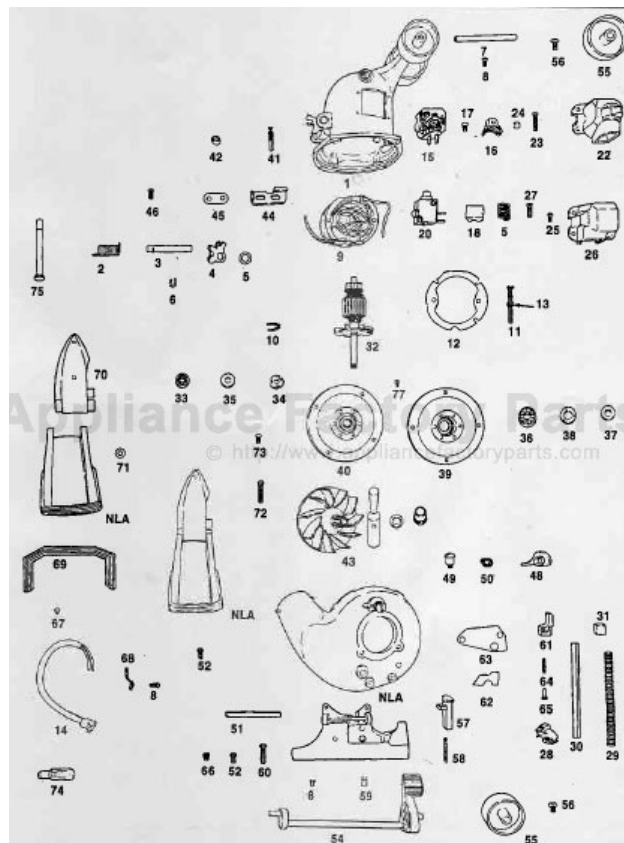

This Owner's Manual is provided and hosted by [Appliance Factory Parts](#).

Kirby 512 Owner's Manual

[Shop genuine replacement parts for Kirby 512](#)

[Find Your Kirby Vacuum Cleaner Parts - Select From 64 Models](#)

----- Manual continues below part list -----

Available Replacement Parts for Kirby 512

1211	RUBBER PLUG FOR HERMIDIFIER
K-159056	BELT, BLACK, FLAT, 1PK
1195	PUMP UL11000

KIRBY Original

Model 505, 508, 509, 510, 511, 512, 513, 514, 515

KIRBY Original

Rug Nozzle Models 505, 508, 509, 510, 511, 512, 513, 514, 515, 516, 517, 518, 519, 560, 561, 562, VII, D50, D80

KEY	PART NO.	DESCRIPTION
1	K-140462	Nozzle Bumper Tan
2	K-140467	Nozzle Bumper Green
3	K-1405	Nozzle Bumper Clamp
4	K-1408	Nozzle Bumper Rivet
5	K-1420	Rug Plate With Felt
6	K-1422	Rug Plate Felt
7	K-1423	Rug Plate Hinge
8	K-1430	Belt Lifter Stop Screw
9	K-143060	Belt Lifter Stop Screw
10	K-143179	Air Adjusting Plate
11	K-144060	Belt Lifter Casting
12	K-144062	Belt Lifter Casting
13	K-144156	Belt Lifter Cap Spring
14	K-144162	Belt Lifter Cap Spring
15	K-144260	Belt Lifter Hook
16	K-144273	Belt Lifter Hook
17	K-144356	Belt Lifter Complete
18	K-144360	Belt Lifter Complete
19	K-144365	Belt Lifter Complete
20	K-159565	Nozzle Complete Less Brush Tan
21	K-144967	Belt Lifter Cover Label
22	K-145265	Belt Lifter Plastic Insert