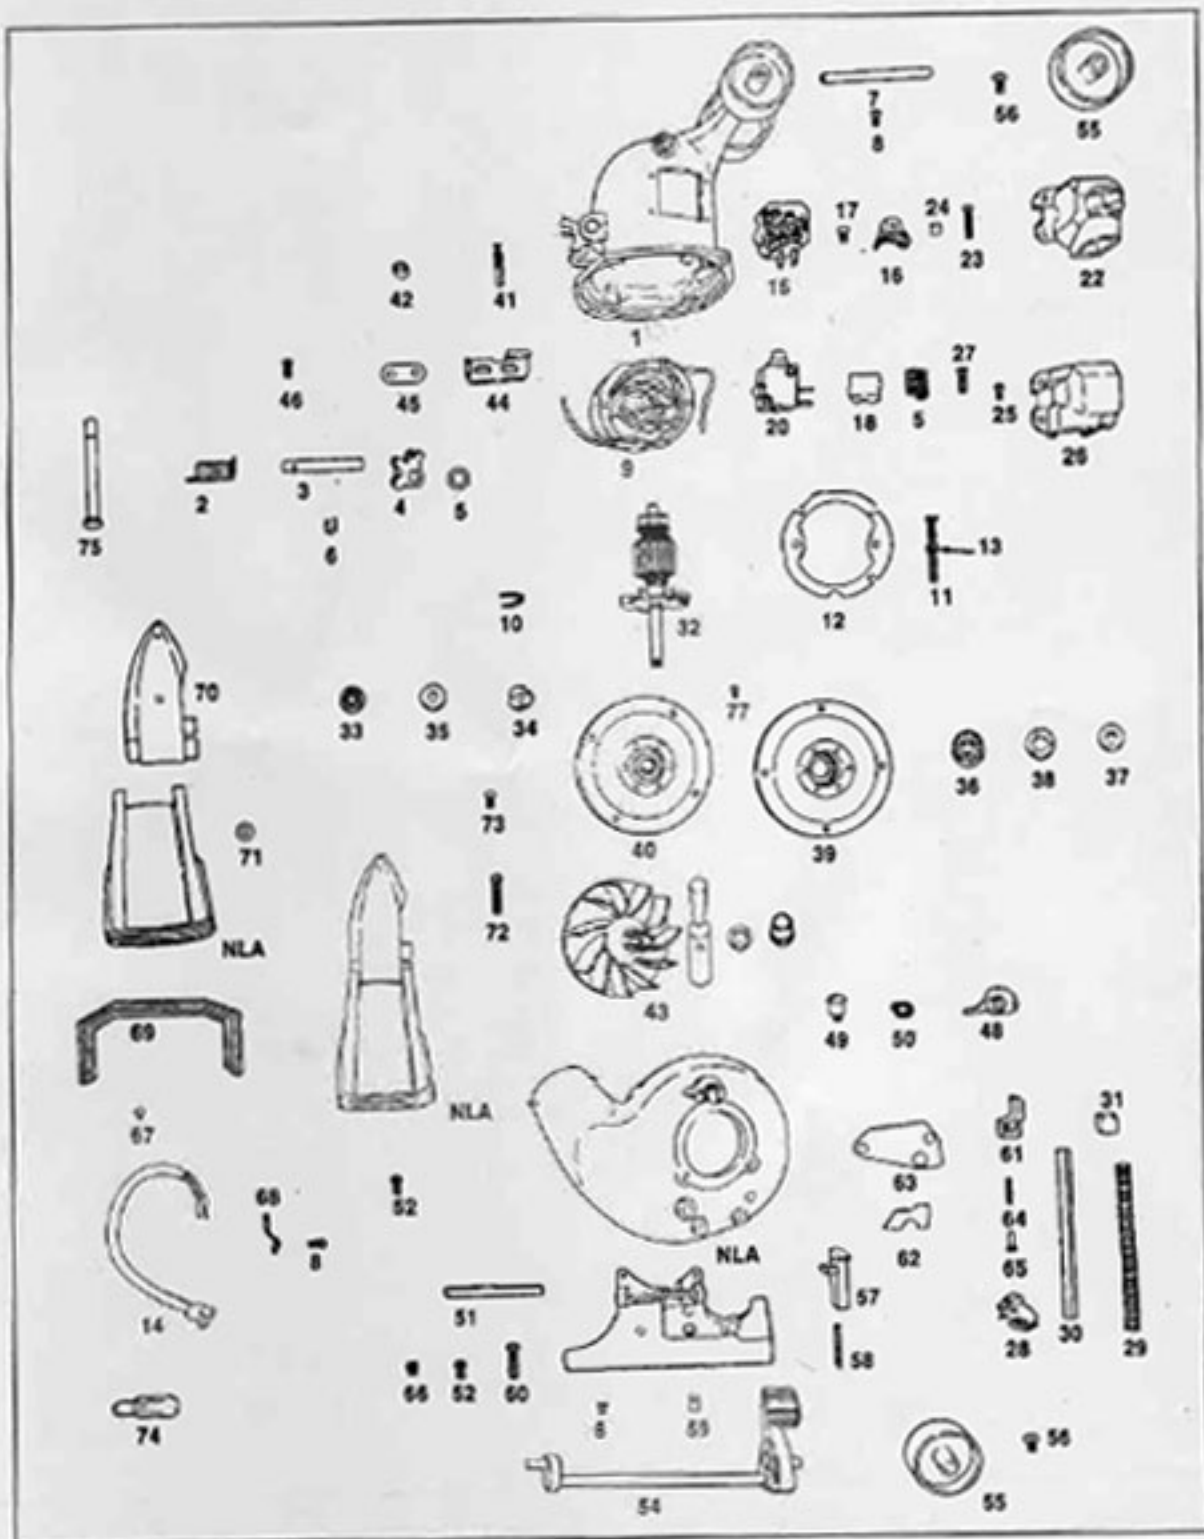

KIRBY Original

Model 505, 508, 509, 510, 511, 512, 513, 514, 515

Original **KIRBY**

Model 505, 508, 509, 510, 511, 512, 513, 514, 515

KEY	PART NO.	DESCRIPTION	KEY	PART NO.	DESCRIPTION
1	K-1000	Motor Casting	41	K-118067	Commutator Carbon Brush
2	K-1001	Handle Fork Spring	42	K-1181	Commutator Brush Cap
3	K-1002	Handle Fork Spring Shaft	43	K-118978	Fan Complete Lexan 505/515
4	K-1003	Handle Fork Spring Plate	44	K-1195	Handle Lock
5	K-1004	Handle Fork Spring Washer	45	K-1196	Handle Lock Spring
6	K-1005	Handle Fork Pin Spring Clip	46	K-1197	Handle Lock Screw
7	K-1020	Rear Wheel Shaft	47	K-1200	Fan Case - NLA
8	K-102168	Headlight Axle Clamp Screw	48	K-1210	Nozzle Lock Plated
9	K-103959	Field	49	K-1211	Nozzle Lock Screw
10	K-1045	Field Terminal Clip	50	K-1212	Nozzle Lock Spring
11	K-1046	Field Screw	51	K-121656	Nozzle Attachment Shaft
12	K-1047	Field Baffle Paper	52	K-1280	Fan Housing/Motor Housing Screw
13	K-104773	Field Screw Nut	53	K-1300	Front Bracket Casting (Not Available)
14	K-1082	Headlight Socket and Wire	54	K-1310	Front Bracket Shaft
15	NLA	Foot Switch 505/512	55	K-132062	Wheel Tan
16	K-1101	Foot Switch Knob (Not Available)	56	K-1321	Wheel Mounting Screw
17	K-1102	Foot Switch Knob Screw	57	K-1330	Ratchet Lock
18	K-1103	Foot Switch Button	58	K-1331	Ratchet Lock Spring
19	K-1104	Foot Switch Spring	59	K-1340	Front Shaft Clamp
20	K-110563	Foot Switch 513/515	60	K-134656	Front Bracket Screw Long
21	K-111573	Brush Lead Tube Black (Not Shown)	61	K-1350	Speed Switch Slide
22	K-1120	Switch Housing	62	K-1351	Speed Switch Insulation Small
23	K-1121	Foot Switch Mounting Screw	63	K-1352	Speed Switch Insulation Large
24	K-1122	Foot Switch Insulation Bushing	64	K-1353	Speed Switch Slide Spring
25	K-1123	Foot Switch Housing Screw	65	K-1354	Speed Switch Slide Rivet
26	K-1124	Switch Housing	66	K-1360	Front Bracket Screw
27	K-1125	Foot Switch Mounting Screw	67	K-1545	Headlight Bumper Rivet
28	K-1130	Safety Switch Base	68	K-1610	Lamp Socket Clip (Not Available)
29	K-1140	Speed Switch Wire Housing	69	K-1619	Headlight Cap Bumper Tan
30	K-1141	Speed Switch Wire Tube	70	K-1630	Headlight Cap Base (Not Available)
31	K-1142	Speed Switch Rubber Grommet	71	K-1632	Headlight Spring Washer
32	K-114959	Armature	72	K-1640	Headlight Screw Long
33	K-1155	Rear Bearing	73	K-1641	Headlight Screw Short
34	K-1156	Rear Bearing Spring	74	K-1650	Headlight Bulb
35	K-1157	Rear Bearing Washer	75	K-1660	Handle Fork Pin
36	K-1160	Front Bearing	76	K-1681	Name Tag Rivet (Not Shown)
37	K-116456	Front Bearing Left Washer	77	K-193281	Bearing Plate Screw
38	K-116556	Front Bearing Washer			
39	K-1174	Front Bearing Plate Only			
40	K-1174S	Front Bearing Plate Complete