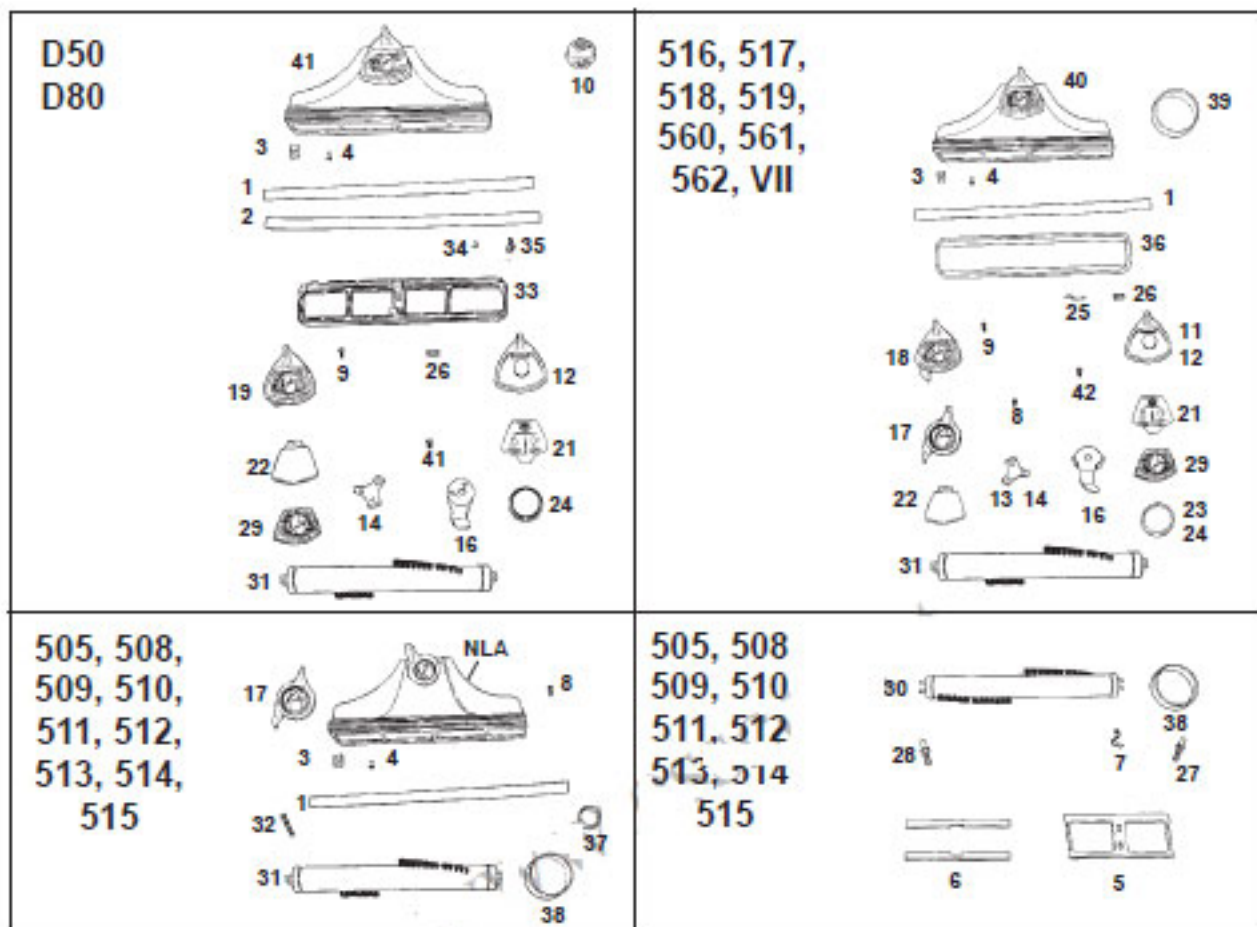

----- Manual continues below part list -----

Available Replacement Parts for Kirby 514

1211	RUBBER PLUG FOR HERMIDIFIER
K-159056	BELT, BLACK, FLAT, 1PK
1195	PUMP UL11000

KIRBY Original

Model 505, 508, 509, 510, 511, 512, 513, 514, 515

KIRBY Original

Rug Nozzle Models 505, 508, 509, 510, 511, 512, 513, 514, 515, 516, 517, 518, 519, 560, 561, 562, VII, D50, D80

KEY	PART NO.	DESCRIPTION
1	K-140462	Nozzle Bumper Tan
2	K-140467	Nozzle Bumper Green
3	K-1405	Nozzle Bumper Clamp
4	K-1408	Nozzle Bumper Rivet
5	K-1420	Rug Plate With Felt
6	K-1422	Rug Plate Felt
7	K-1423	Rug Plate Hinge
8	K-1430	Belt Lifter Stop Screw
9	K-143060	Belt Lifter Stop Screw
10	K-143179	Air Adjusting Plate
11	K-144060	Belt Lifter Casting
12	K-144062	Belt Lifter Casting
13	K-144156	Belt Lifter Cap Spring
14	K-144162	Belt Lifter Cap Spring
15	K-144260	Belt Lifter Hook
16	K-144273	Belt Lifter Hook
17	K-144356	Belt Lifter Complete
18	K-144360	Belt Lifter Complete
19	K-144365	Belt Lifter Complete
20	K-159565	Nozzle Complete Less Brush Tan
21	K-144967	Belt Lifter Cover Label
22	K-145265	Belt Lifter Plastic Insert

KEY	PART NO.	DESCRIPTION
23	K-145460	Belt Lifter Bearing
24	K-145462	Belt Lifter Bearing
25	K-145560	Belt Lifter Insert Clip
26	K-145565	Belt Lifter Insert Clip
27	K-1461	Brush Adjusting Screw Large
28	K-1463	Brush Adjusting Screw Small
29	K-146387	Belt Lifter Insert Label
30	K-1482	Brush Roll Complete 505-512
31	K-1525	Brush Roll Complete 513-D80
32	K-154169	Brush Adjusting Screw
33	K-154456	Rug Plate and Gasket
34	K-1545	Headlight Bumper Rivet
35	K-1547	Rug Plate Hinge
36	K-1548	Rug Plate Gasket
37	K-155281	Brush Thread Guard
38	K-1590	Brush Belt
39	K-159056	Brush Belt
40	K-159562	Nozzle Complete Less Brush Tan 516 - VII
41	K-159565	Nozzle Complete Less Brush Tan D50/D80
42	K-193281	Belt Lifter & Bag Clamp Screw