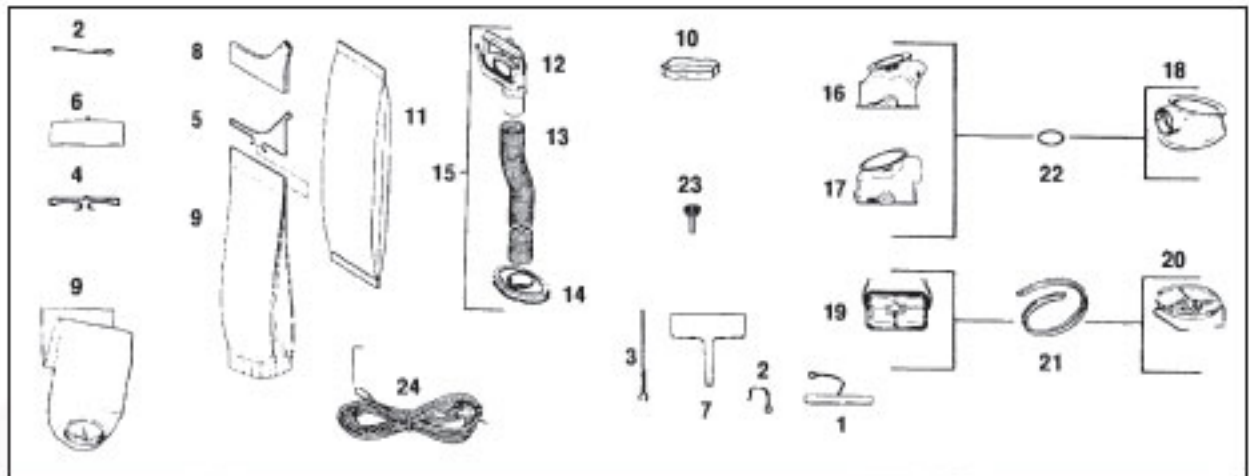

Original **KIRBY**

Emtor, Bag & Cord 505-3CB

Key	Description	Early*	D50 Tan	D80 Green	1CR Brown	1CB Rosewood	2CB Red	3CB Blue
1	Bag Clamp & Chain 505 - 561	K-1912						
2	Bag Chain & Loop 505 - 561	K-1913						
2	Bag Chain & Loop 562 - 1CB		K-191362	K-191362	K-191362	K-191362		
3	Bag Top Wire Loop						K-192173	
4	Top Bag Hanger	K-191782	K-191762	K-191762	K-191762	K-191762		
5	Top Bag Hanger						K-191776	K-191776
6	Top Bag Cover	K-191865	K-191865	K-191867	K-191869			
7	Top Bag Cover					K-191873		
8	Top Bag Cover						K-191876	K-191879
9	Cloth Bag Open Top	K-190062						
9	Cloth Bag W/Pocket		K-190065	K-190067	K-190073	K-190073	K-190077	K-190078
9	Cloth Bag Long Zipper							K-190079
10	Bag Guard	K-191682	K-191662	K-191667	K-191669	K-191684	K-191676	K-191679
11	Paper Bag 3 Pk							K-19067903
11	Paper Bag 9 Pk							NLA
12	Top Bag Adaptor							K-190479
13	Fill Tube							K-190379
14	Bottom Bag Adaptor							K-190179
15	Fill Tube Ass'y							K-189879
16	Emtor 505 - 515	K-1799						
17	Emtor 516 - D80	K-180082	K-180062	K-180062				
18	Emtor 1CR - 3CB				K-179978	K-179978	K-179978	K-179978
19	Emtor Tray Square	K-186062	K-186062	K-186067				
20	Emtor Tray Oval				K-186069	K-186073	K-186076	K-185979
21	Emtor Tray Felt	K-1861	K-1861	K-1861	K-186182	K-186182	K-186182	K-186182
22	Emtor Body Gasket	K-188056	K-188056	K-188056	K-188056	K-188056	K-188056	K-188056
23	Sweet Air Plug 505/561	K-182361						
24	Cord Ass'y	K-192062	K-192062	K-192067	K-192069	K-192073	K-192076	K-192079

* MODEL BREAKDOWNS VARY - SEE DESCRIPTION FOR MODEL
MANY EARLY RED AND GRAY PARTS ARE NO LONGER AVAILABLE.