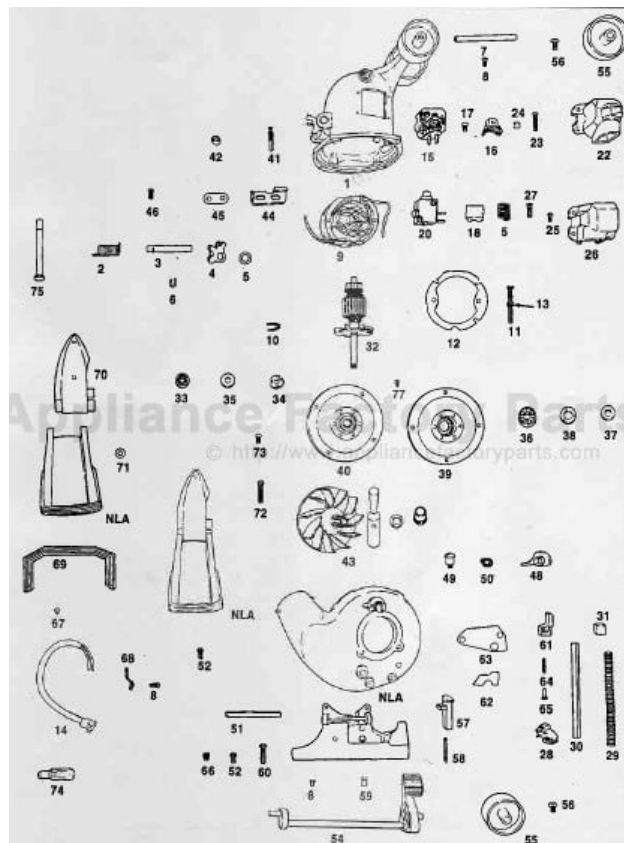

This Owner's Manual is provided and hosted by [Appliance Factory Parts](#).

Kirby 514 Owner's Manual

[Shop genuine replacement parts for Kirby 514](#)

[Find Your Kirby Vacuum Cleaner Parts - Select From 64 Models](#)

----- Manual continues below part list -----

Available Replacement Parts for Kirby 514

1211	RUBBER PLUG FOR HERMIDIFIER
K-159056	BELT, BLACK, FLAT, 1PK
1195	PUMP UL11000

KIRBY Original

Model 505, 508, 509, 510, 511, 512, 513, 514, 515

KIRBY Original

Rug Nozzle Models 505, 508, 509, 510, 511, 512, 513, 514, 515, 516, 517, 518, 519, 560, 561, 562, VII, D50, D80

KEY	PART NO.	DESCRIPTION
1	K-140462	Nozzle Bumper Tan
2	K-140467	Nozzle Bumper Green
3	K-1405	Nozzle Bumper Clamp
4	K-1408	Nozzle Bumper Rivet
5	K-1420	Rug Plate With Felt
6	K-1422	Rug Plate Felt
7	K-1423	Rug Plate Hinge
8	K-1430	Belt Lifter Stop Screw
9	K-143060	Belt Lifter Stop Screw
10	K-143179	Air Adjusting Plate
11	K-144060	Belt Lifter Casting
12	K-144062	Belt Lifter Casting
13	K-144156	Belt Lifter Cap Spring
14	K-144162	Belt Lifter Cap Spring
15	K-144260	Belt Lifter Hook
16	K-144273	Belt Lifter Hook
17	K-144356	Belt Lifter Complete
18	K-144360	Belt Lifter Complete
19	K-144365	Belt Lifter Complete
20	K-159565	Nozzle Complete Less Brush Tan
21	K-144967	Belt Lifter Cover Label
22	K-145265	Belt Lifter Plastic Insert