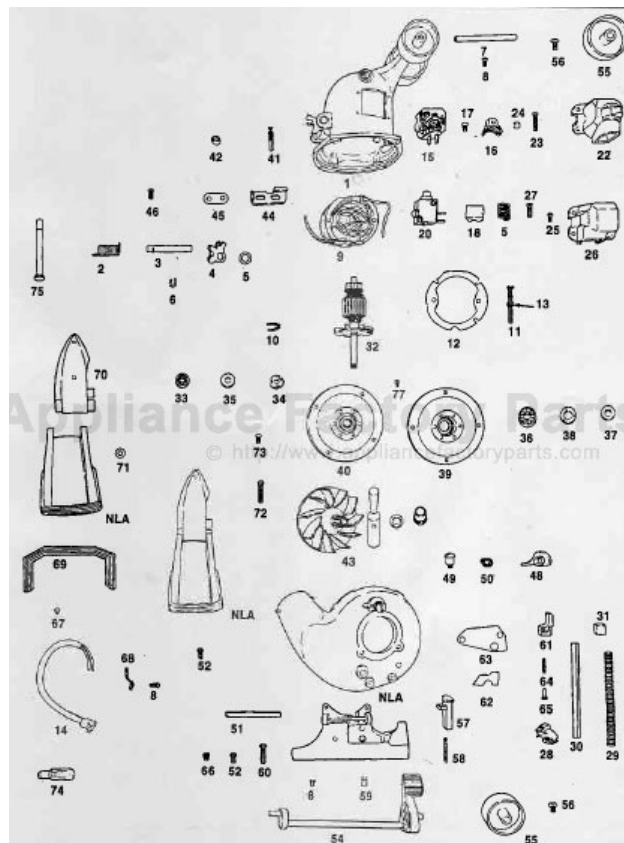

This Owner's Manual is provided and hosted by [Appliance Factory Parts](#).

Kirby 515 Owner's Manual

[Shop genuine replacement parts for Kirby 515](#)

[Find Your Kirby Vacuum Cleaner Parts - Select From 64 Models](#)

----- Manual continues below part list -----

Available Replacement Parts for Kirby 515

1211	RUBBER PLUG FOR HERMIDIFIER
K-159056	BELT, BLACK, FLAT, 1PK
1195	PUMP UL11000

KIRBY Original

Model 505, 508, 509, 510, 511, 512, 513, 514, 515

KIRBY Original

Rug Nozzle Models 505, 508, 509, 510, 511, 512, 513, 514, 515, 516, 517, 518, 519, 560, 561, 562, VII, D50, D80

KEY	PART NO.	DESCRIPTION
1	K-140462	Nozzle Bumper Tan
2	K-140467	Nozzle Bumper Green
3	K-1405	Nozzle Bumper Clamp
4	K-1408	Nozzle Bumper Rivet
5	K-1420	Rug Plate With Felt
6	K-1422	Rug Plate Felt
7	K-1423	Rug Plate Hinge
8	K-1430	Belt Lifter Stop Screw
9	K-143060	Belt Lifter Stop Screw
10	K-143179	Air Adjusting Plate
11	K-144060	Belt Lifter Casting
12	K-144062	Belt Lifter Casting
13	K-144156	Belt Lifter Cap Spring
14	K-144162	Belt Lifter Cap Spring
15	K-144260	Belt Lifter Hook
16	K-144273	Belt Lifter Hook
17	K-144356	Belt Lifter Complete
18	K-144360	Belt Lifter Complete
19	K-144365	Belt Lifter Complete
20	K-150565	Nozzle Complete Less Brush Tan
21	K-144967	Belt Lifter Cover Label
22	K-145265	Belt Lifter Plastic Insert