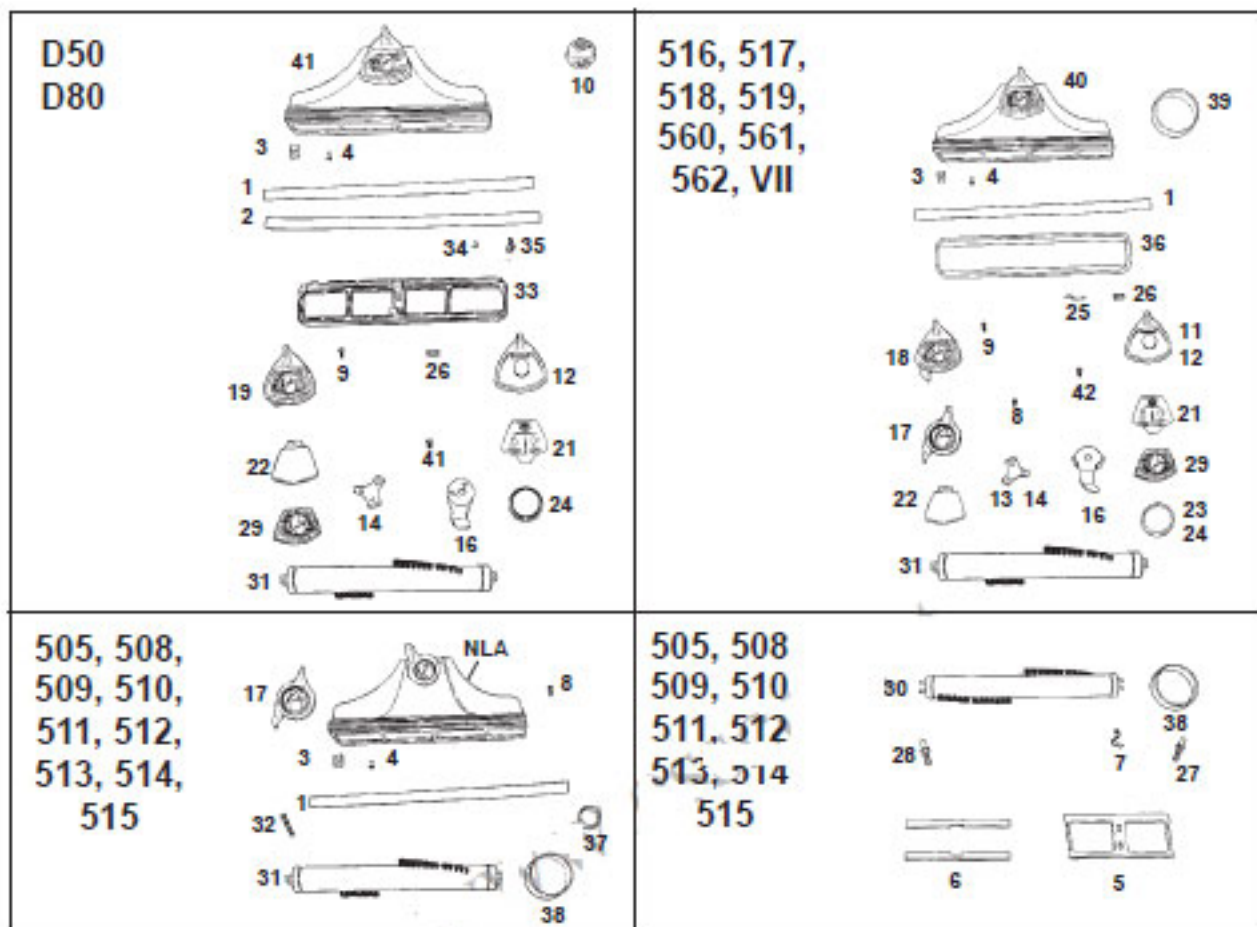

----- Manual continues below part list -----

Available Replacement Parts for Kirby 515

1211	RUBBER PLUG FOR HERMIDIFIER
K-159056	BELT, BLACK, FLAT, 1PK
1195	PUMP UL11000

KIRBY Original

Model 505, 508, 509, 510, 511, 512, 513, 514, 515

KIRBY Original

Rug Nozzle Models 505, 508, 509, 510, 511, 512, 513, 514, 515, 516, 517, 518, 519, 560, 561, 562, VII, D50, D80

KEY	PART NO.	DESCRIPTION
1	K-140462	Nozzle Bumper Tan
2	K-140467	Nozzle Bumper Green
3	K-1405	Nozzle Bumper Clamp
4	K-1408	Nozzle Bumper Rivet
5	K-1420	Rug Plate With Felt
6	K-1422	Rug Plate Felt
7	K-1423	Rug Plate Hinge
8	K-1430	Belt Lifter Stop Screw
9	K-143060	Belt Lifter Stop Screw
10	K-143179	Air Adjusting Plate
11	K-144060	Belt Lifter Casting
12	K-144062	Belt Lifter Casting
13	K-144156	Belt Lifter Cap Spring
14	K-144162	Belt Lifter Cap Spring
15	K-144260	Belt Lifter Hook
16	K-144273	Belt Lifter Hook
17	K-144356	Belt Lifter Complete
18	K-144360	Belt Lifter Complete
19	K-144365	Belt Lifter Complete
20	K-150565	Nozzle Complete Less Brush Tan
21	K-144967	Belt Lifter Cover Label
22	K-145265	Belt Lifter Plastic Insert

KEY	PART NO.	DESCRIPTION
23	K-145460	Belt Lifter Bearing
24	K-145462	Belt Lifter Bearing
25	K-145560	Belt Lifter Insert Clip
26	K-145565	Belt Lifter Insert Clip
27	K-1461	Brush Adjusting Screw Large
28	K-1463	Brush Adjusting Screw Small
29	K-146387	Belt Lifter Insert Label
30	K-1482	Brush Roll Complete 505-512
31	K-1525	Brush Roll Complete 513-D80
32	K-154169	Brush Adjusting Screw
33	K-154456	Rug Plate and Gasket
34	K-1545	Headlight Bumper Rivet
35	K-1547	Rug Plate Hinge
36	K-1548	Rug Plate Gasket
37	K-155281	Brush Thread Guard
38	K-1590	Brush Belt
39	K-159056	Brush Belt
40	K-159562	Nozzle Complete Less Brush Tan 516 - VII
41	K-159565	Nozzle Complete Less Brush Tan D50/D80
42	K-193281	Belt Lifter & Bag Clamp Screw