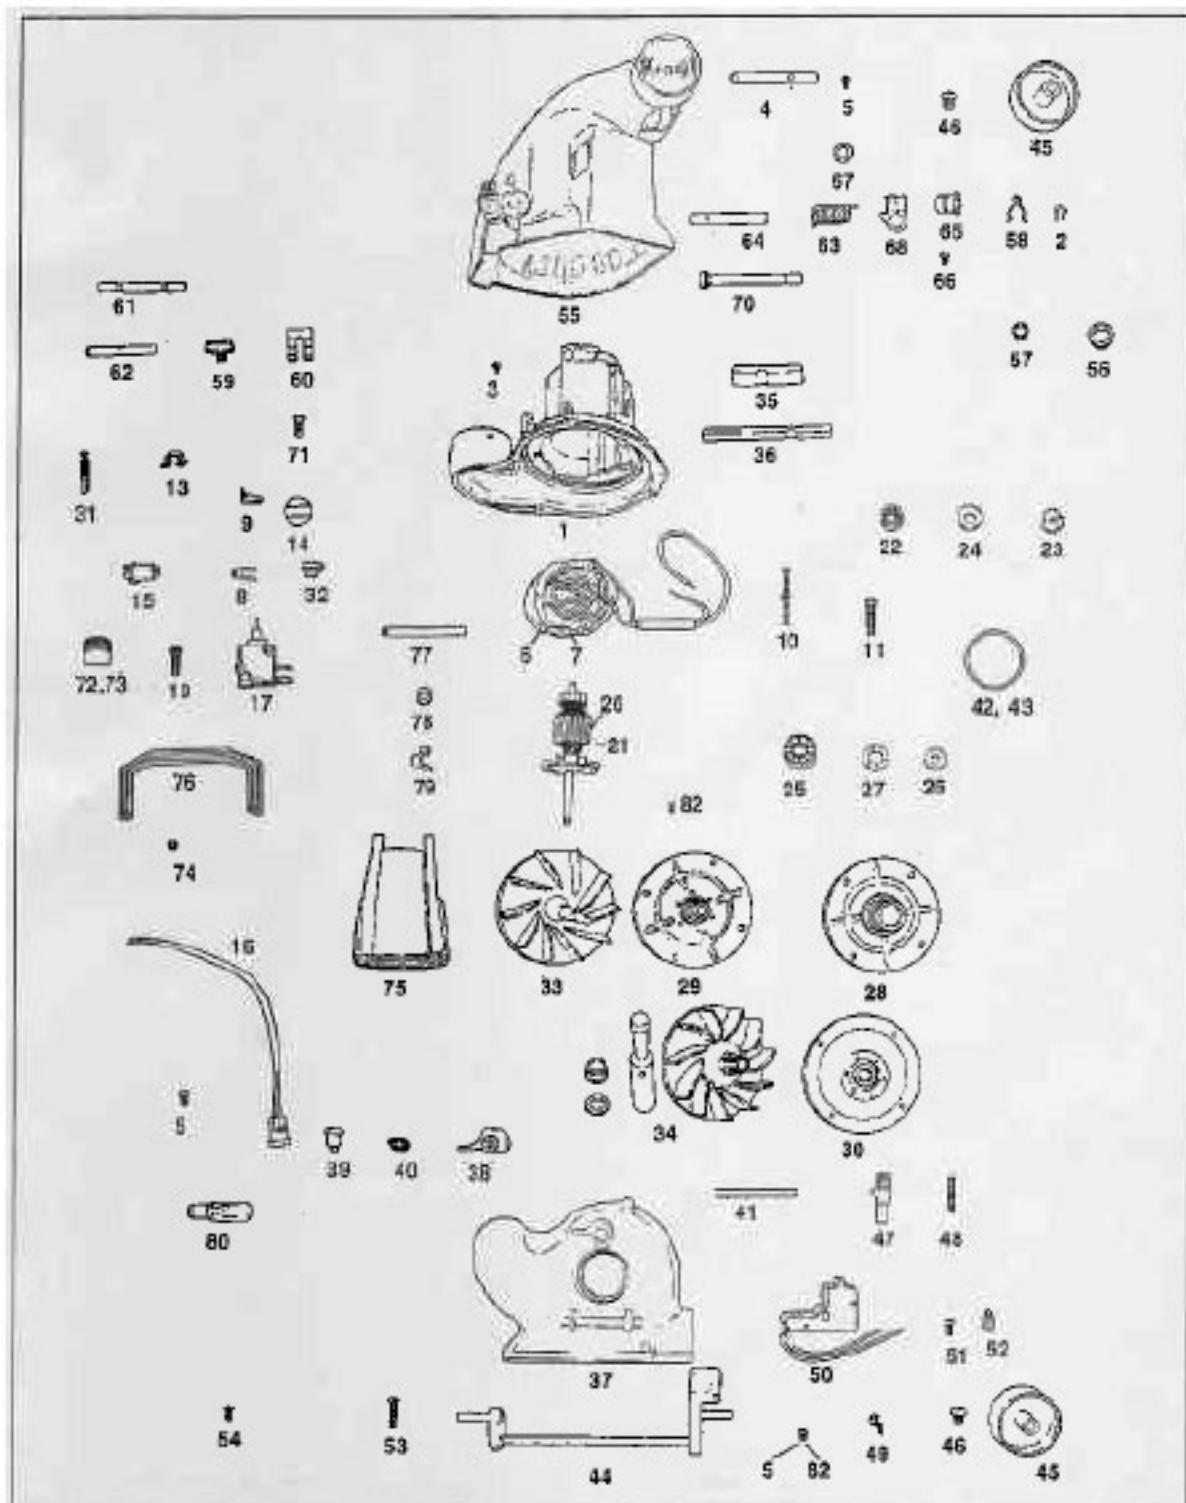

KIRBY Original

Model 516, 517, 518, 519, 560, 561, 562, VII

Original **KIRBY**

Model 516, 517, 518, 519, 560, 561, 562, VII

KEY	PART NO.	DESCRIPTION	KEY	PART NO.	DESCRIPTION
1	K-100063	Motor Casting	43	K-122058	Nozzle Seal Ring VII
2	K-1005	Handle Fork Pin Spring Clip	44	K-131656	Front Bracket Shaft
3	K-100656	Motor Connector Pin	45	K-132062	Wheel Tan
4	K-102056	Rear Wheel Shaft	46	K-1321	Wheel Mounting Screw
5	K-102168	Headlight Axle Clamp Screw	47	K-133069	Ratchet Lock
6	K-103959	Field 505/519	48	K-1331	Ratchet Lock Spring
7	K-103960	Field 560/VII	49	K-1340	Front Shaft Clamp
8	K-1045	Field Terminal Clip	50	K-134356	Speed Switch
9	K-104559	Field Terminal Clip	51	K-134456	Speed Switch Mounting Screw
10	K-1046	Field Screw 516/518	52	K-134556	Wire Connector
11	K-104659	Field Screw 519/VII	53	K-134656	Front Bracket Screw Long
12	K-104773	Field Screw Nut	54	K-134756	Fan Housing Screw Short
13	K-106959	Commutator Brush Retainer Clip	55	K-135556	Motor Shell Housing
14	K-107159	Commutator Brush Cap	56	K-135660	Shell Bushing Large
15	K-107259	Commutator Brush Holder	57	K-135960	Shell Bushing Small
16	K-108268	Headlight Socket and Wire	58	K-136373	Bushing Spring Clip
17	K-110563	Foot Switch	59	K-136667	Lock Button Green
18	K-111573	Brush Lead Tube Black	60	K-136759	Lock Button Spring
19	K-1125	Foot Switch Mounting Screw	61	K-136956	Handle Lock Shaft 516/518
20	K-114959	Armature 505-519	62	K-136959	Handle Lock Shaft 519/VII
21	K-114960	Armature 560-S7	63	K-137067	Handle Fork Spring
22	K-1155	Rear Bearing	64	K-137173	Handle Fork Spring Shaft
23	K-1156	Rear Bearing Spring	65	K-137273	Handle Fork Spring Bushing
24	K-1157	Rear Bearing Washer	66	K-137373	Handle Fork Spring Bushing Screw
25	K-1160	Front Bearing	67	K-137456	Handle Fork Spring Washer
26	K-116456	Front Bearing Felt Washer	68	K-137556	Handle Fork Spring Yoke
27	K-116556	Front Bearing Washer	69	K-1360	Handle Fork Spring Spreader Screw
28	K-116656	Front Bearing Plate Only	70	K-137879	Handle Fork Pin
29	K-116856	Front Bearing Plate Complete	71	K-138456	Motor Shell Mounting Screw
30	K-116864	Front Bearing Plate Complete	72	K-138556	Foot Switch Button Red
31	K-118067	Commutator Carbon Brush	73	K-138562	Foot Switch Button Tan
32	K-1181	Commutator Brush Cap	74	K-1545	Headlight Bumper Rivet
33	NLA	Fan Complete Metal	75	K-160062	Headlight Cap Complete Tan
34	K-119078	Fan Complete Lexan	76	K-161956	Headlight Cap Bumper Tan
35	K-119268	Motor Vent Seal Thick	77	K-163156	Headlight Cap Hinge Pin
36	K-119368	Motor Vent Seal	78	K-1632	Headlight Spring Washer
37	K-120058	Fan Case	79	K-163259	Headlight Spring Cover Clip
38	K-121056	Nozzle Lock	80	K-1650	Headlight Bulb
39	K-1211	Nozzle Lock Screw	81	K-1681	Name Tag Rivet (Not Shown)
40	K-1212	Nozzle Lock Spring	82	K-193281	Front Axle Clamp Screw
41	K-121656	Nozzle Attachment Shaft			
42	K-122056	Nozzle Seal Ring 516/562			