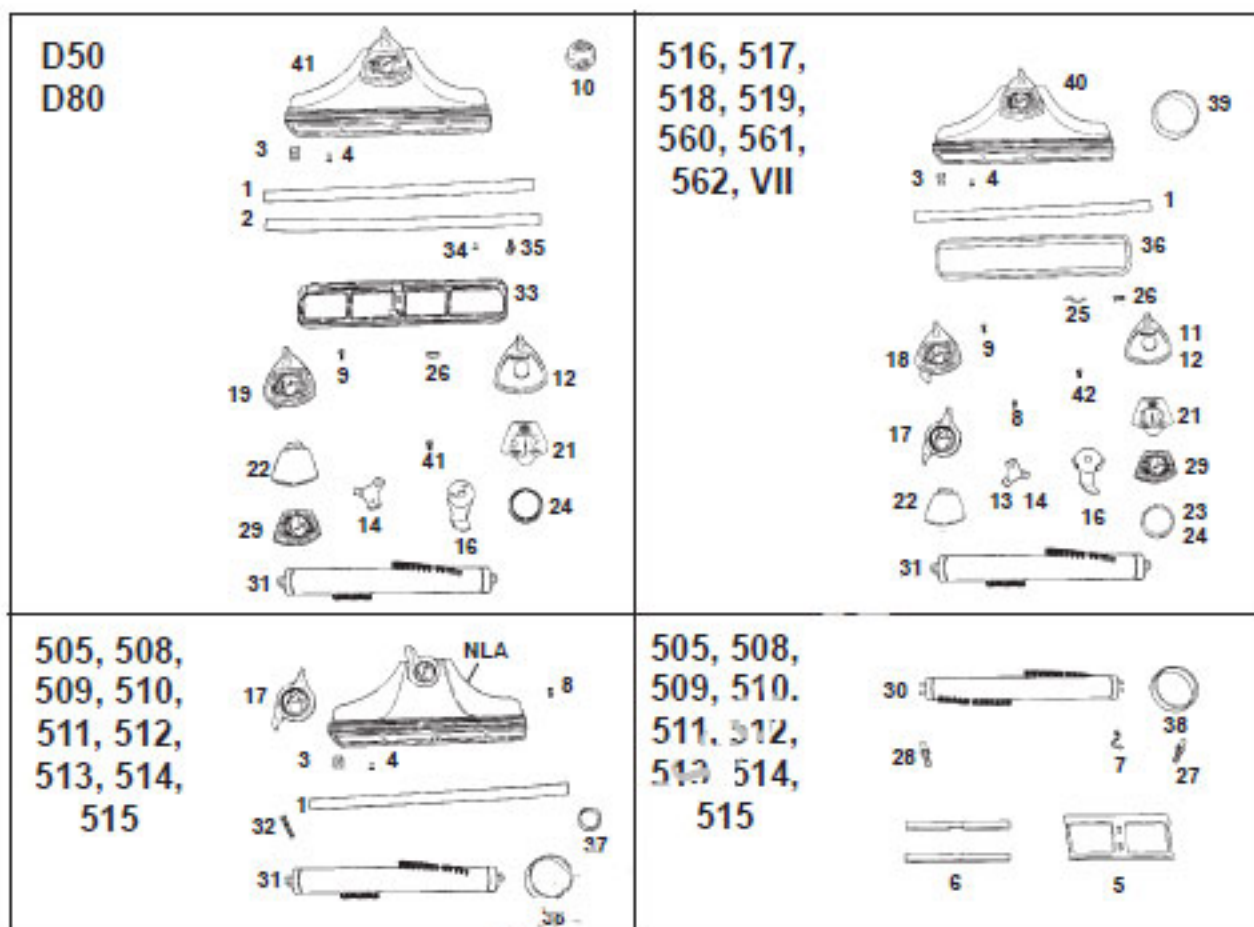

----- Manual continues below part list -----

Available Replacement Parts for Kirby 516

1211	RUBBER PLUG FOR HERMIDIFIER
K-159056	BELT, BLACK, FLAT, 1PK

KIRBY Original

Model 516, 517, 518, 519, 560, 561, 562, VII

KIRBY Original

Rug Nozzle Models 505, 508, 509, 510, 511, 512, 513, 514, 515, 516, 517, 518, 519, 560, 561, 562, VII, D50, D80

KEY	PART NO.	DESCRIPTION	KEY	PART NO.	DESCRIPTION
1	K-140462	Nozzle Bumper Tan	23	K-145460	Belt Lifter Bearing
2	K-140467	Nozzle Bumper Green	24	K-145462	Belt Lifter Bearing
3	K-1405	Nozzle Bumper Clamp	25	K-145560	Belt Lifter Insert Clip
4	K-1408	Nozzle Bumper Rivet	26	NLA	Belt Lifter Insert Clip (Order K-145560)
5	K-1420	Rug Plate With Felt	27	K-1461	Brush Adjusting Screw Large
6	K-1422	Rug Plate Felt	28	K-1463	Brush Adjusting Screw Small
7	K-1423	Rug Plate Hinge	29	K-146387	Belt Lifter Insert Label
8	K-1430	Belt Lifter Stop Screw	30	K-1482	Brush Roll Complete 505-512
9	K-143060	Belt Lifter Stop Screw	31	K-1525	Brush Roll Complete 513-D80
10	K-143179	Air Adjusting Plate	32	NLA	Brush Adjusting Screw
11	K-144060	Belt Lifter Casting	33	K-154456	Rug Plate and Gasket
12	K-144062	Belt Lifter Casting	34	K-1545	Headlight Bumper Rivet
13	K-144156	Belt Lifter Cap Spring	35	K-1547	Rug Plate Hinge
14	K-144162	Belt Lifter Cap Spring	36	K-1548	Rug Plate Gasket
15	K-144260	Belt Lifter Hook	37	K-155281	Brush Thread Guard
16	K-144273	Belt Lifter Hook	38	NLA	Brush Belt (Order K-156056)
17	K-144356	Belt Lifter Complete	39	K-156056	Brush Belt
18	K-144360	Belt Lifter Complete	40	K-156562	Nozzle Complete
19	K-144365	Belt Lifter Complete			Less Brush Tan 516 - VII
20	K-156565	Nozzle Complete Less Brush Tan	41	K-156565	Nozzle Complete
21	NLA	Belt Lifter Cover Label			Less Brush Tan D50/D80
22	K-145265	Belt Lifter Plastic Insert	42	K-193281	Belt Lifter & Bag Clamp Screw