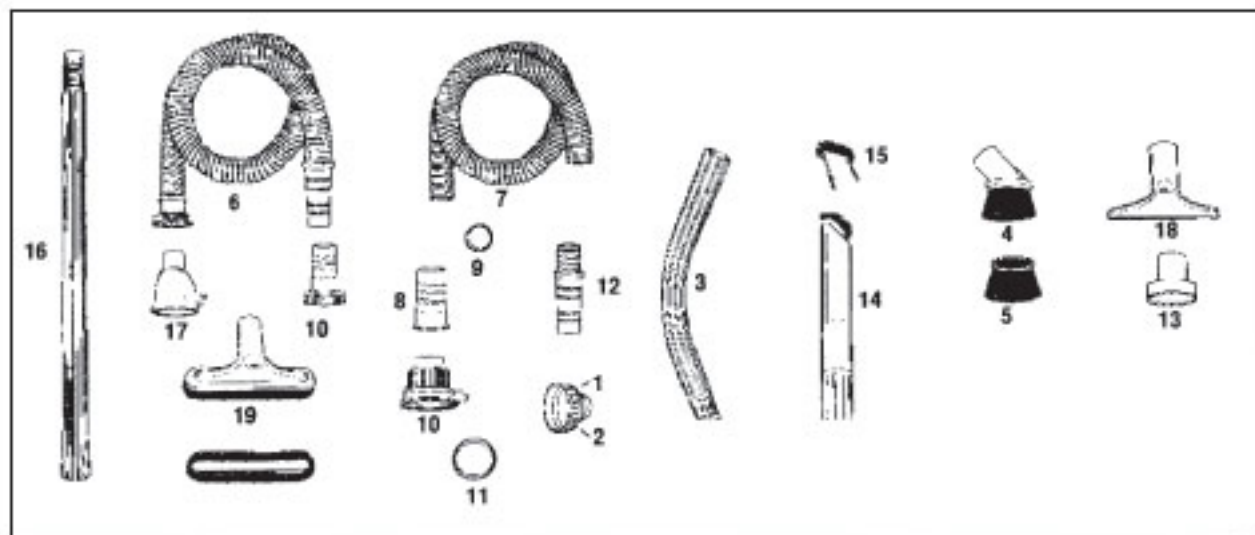

KIRBY Original

Attachment Set Models 505-3CB

505-508
509-510
511-512
513-514

516-517
518-519
560-561

KEY	DESCRIPTION	515	562	VII	D50	D80	1CR	1CB	2CB	3CB
1	Blower Connector	K-2120	NLA	N/A	N/A	N/A	N/A	N/A	N/A	N/A
2	Blower Gasket	K-1880	K-188056	K-188087	K-188087	K-188087	K-188087	K-188087	K-188087	K-188087
3	Curved Tube	K-225062	K-225062	K-225062	K-225084	K-225084	K-225084	K-225084	K-225084	K-225084
4	Duster Brush	K-218184	K-218184	K-218184	K-218184	K-218184	K-218184	K-218184	K-218184	K-218184
5	Duster Brush Ring	K-220189	K-220189	K-220189	K-220189	K-220189	K-220189	K-220189	K-220189	K-220189
6	Hose Complete	K-223662	K-223666	K-223666	K-223666	K-223666	K-223666	K-223666	K-223666	K-223666
7	Hose Only	NLA	NLA	NLA	NLA	NLA	NLA	NLA	NLA	NLA
8	Hose Insert Sleeve	N/A	N/A	NLA	NLA	NLA	NLA	NLA	NLA	NLA
9	Hose Ferrule Ring	NLA	NLA	NLA	NLA	NLA	NLA	NLA	NLA	NLA
10	Hose Motor Connector	K-211066	K-211066	K-211066	K-211066	K-211066	K-211066	K-211066	K-211066	K-211066
11	Hose Seal Gasket Strip	N/A	N/A	K-223881	K-223881	K-223881	K-223881	K-223881	K-223881	K-223881
12	Hose Tube Swivel	NLA	NLA	NLA	NLA	NLA	NLA	NLA	NLA	NLA
13	Massage Cup	K-214184	K-214184	K-214184	K-214184	K-214184	K-214184	K-214184	K-214184	K-214184
14	Radiator Tool	K-225799	K-225799	K-225799	K-225799	K-225799	K-225799	K-225799	K-225799	K-225799
15	Radiator Tool Brush	K-226257	K-226157	K-226157	K-226157	K-226157	K-226157	K-226157	K-226157	K-226157
16	Straight Tube	K-224084	K-224084	K-224084	K-224084	K-224084	K-224084	K-224084	K-224084	K-224084
17	Suction Coupler	K-2100	N/A	N/A	N/A	N/A	N/A	N/A	N/A	N/A
18	Utility Air Nozzle	K-218099	K-218099	K-218099	K-218099	K-218099	K-218099	K-218099	K-218099	K-218099
19	Utility Brush Nozzle	K-210899	K-210899	K-210899	K-210899	K-210899	K-210899	K-210899	K-210899	K-210899
20	Utility Brush Nozzle Strip	K-2181	K-2181	K-2181	K-2181	K-2181	K-2181	K-2181	K-2181	K-2181

NLA - No Longer Available

KIRBY IS CONSOLIDATING PARTS
COLORS ON OLDER MODELS