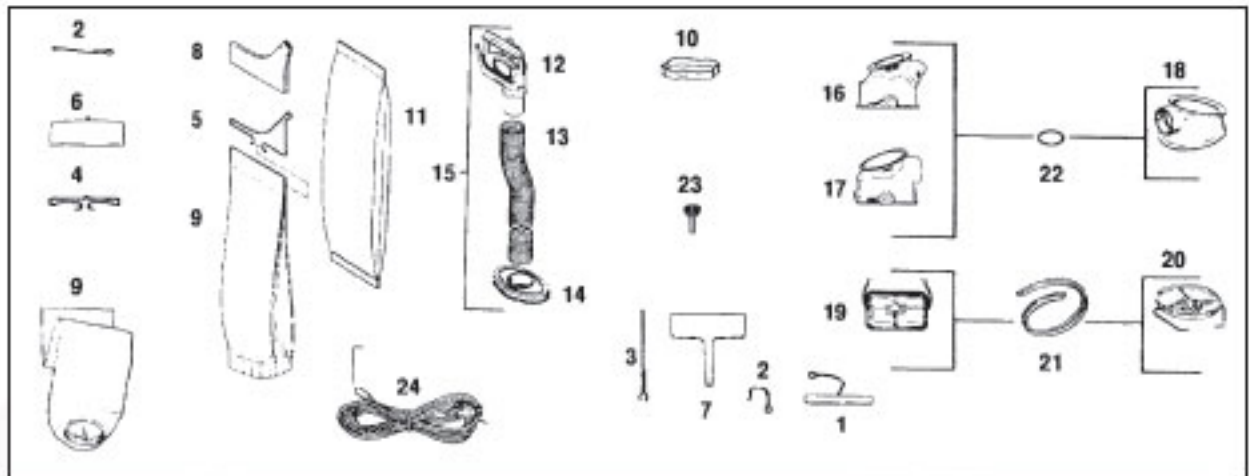

Original **KIRBY**

Emtor, Bag & Cord 505-3CB

Key	Description	Early*	D50 Tan	D80 Green	1CR Brown	1CB Rosewood	2CB Red	3CB Blue
1	Bag Clamp & Chain 505 - 561	K-1912						
2	Bag Chain & Loop 505 - 561	K-1913						
2	Bag Chain & Loop 562 - 1CB		K-191362	K-191362	K-191362	K-191362		
3	Bag Top Wire Loop						K-192173	
4	Top Bag Hanger	K-191782	K-191762	K-191762	K-191762	K-191762		
5	Top Bag Hanger						K-191776	K-191776
6	Top Bag Cover	K-191865	K-191865	K-191867	K-191869			
7	Top Bag Cover					K-191873		
8	Top Bag Cover						K-191876	K-191879
9	Cloth Bag Open Top	K-190062						
9	Cloth Bag W/Pocket		K-190065	K-190067	K-190073	K-190073	K-190077	K-190078 K-190079
9	Cloth Bag Long Zipper							K-190079
10	Bag Guard	K-191682	K-191662	K-191667	K-191669	K-191684	K-191676	K-191679
11	Paper Bag 3 Pk							K-19067903
11	Paper Bag 9 Pk							NLA
12	Top Bag Adaptor							K-190479
13	Fill Tube							K-190379
14	Bottom Bag Adaptor							K-190179
15	Fill Tube Ass'y							K-189879
16	Emtor 505 - 515	K-1799						
17	Emtor 516 - D80	K-180082	K-180062	K-180062				
18	Emtor 1CR - 3CB				K-179978	K-179978	K-179978	K-179978
19	Emtor Tray Square	K-186062	K-186062	K-186067				
20	Emtor Tray Oval				K-186069	K-186073	K-186076	K-185979
21	Emtor Tray Felt	K-1861	K-1861	K-1861	K-186182	K-186182	K-186182	K-186182
22	Emtor Body Gasket	K-188056	K-188056	K-188056	K-188056	K-188056	K-188056	K-188056
23	Sweet Air Plug 505/561	K-182361						
24	Cord Ass'y	K-192062	K-192062	K-192067	K-192069	K-192073	K-192076	K-192079

* MODEL BREAKDOWNS VARY - SEE DESCRIPTION FOR MODEL
MANY EARLY RED AND GRAY PARTS ARE NO LONGER AVAILABLE.