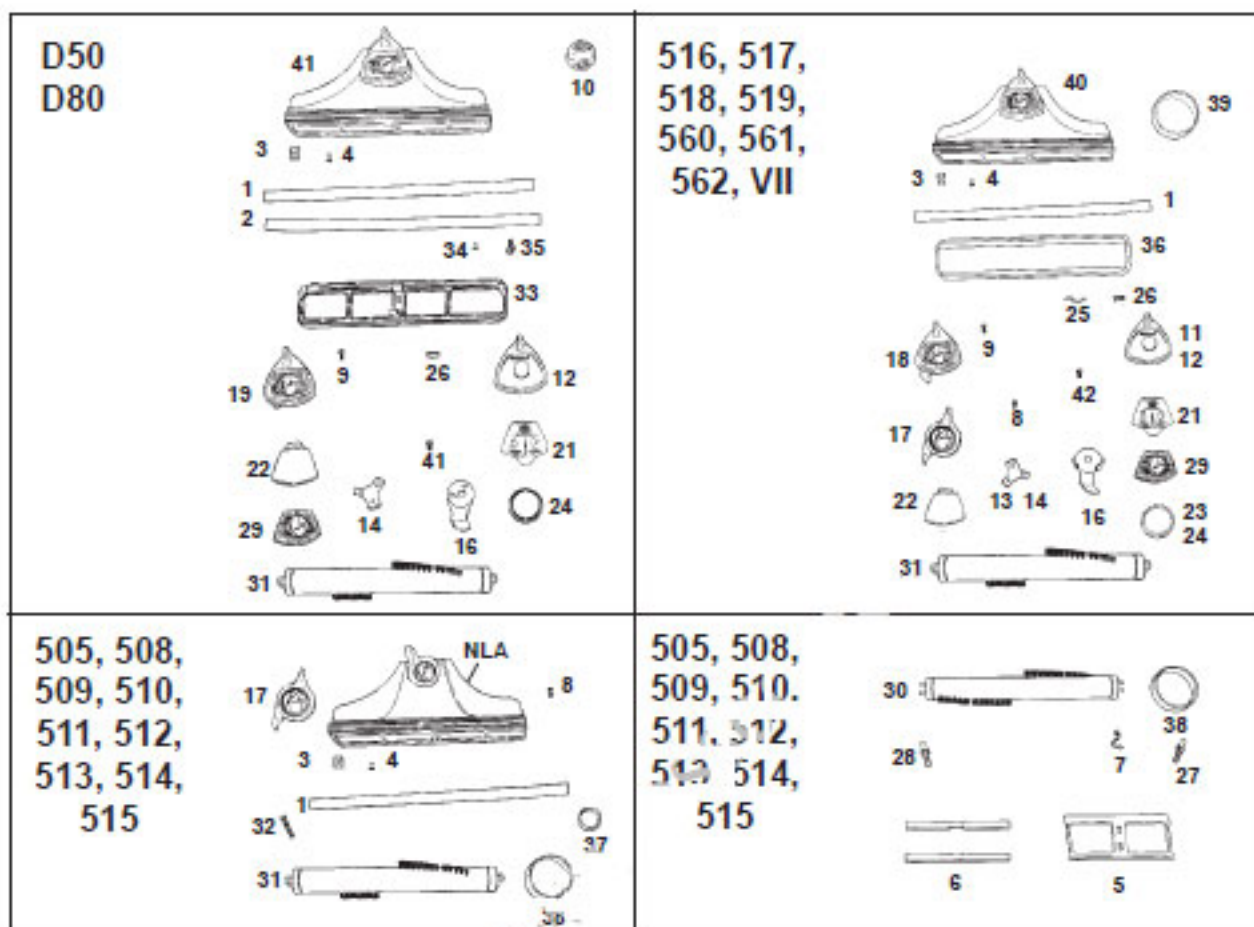

KIRBY Original

Rug Nozzle Models 505, 508, 509, 510, 511, 512, 513, 514, 515, 516, 517, 518, 519, 560, 561, 562, VII, D50, D80

KEY	PART NO.	DESCRIPTION	KEY	PART NO.	DESCRIPTION
1	K-140462	Nozzle Bumper Tan	23	K-145480	Belt Lifter Bearing
2	K-140467	Nozzle Bumper Green	24	K-145462	Belt Lifter Bearing
3	K-1405	Nozzle Bumper Clamp	25	K-145560	Belt Lifter Insert Clip
4	K-1408	Nozzle Bumper Rivet	26	NLA	Belt Lifter Insert Clip (Order K-145560)
5	K-1420	Rug Plate With Felt	27	K-1461	Brush Adjusting Screw Large
6	K-1422	Rug Plate Felt	28	K-1463	Brush Adjusting Screw Small
7	K-1423	Rug Plate Hinge	29	K-146387	Belt Lifter Insert Label
8	K-1430	Belt Lifter Stop Screw	30	K-1482	Brush Roll Complete 505-512
9	K-143060	Belt Lifter Stop Screw	31	K-1525	Brush Roll Complete 513-D80
10	K-143179	Air Adjusting Plate	32	NLA	Brush Adjusting Screw
11	K-144060	Belt Lifter Casting	33	K-154456	Rug Plate and Gasket
12	K-144062	Belt Lifter Casting	34	K-1545	Headlight Bumper Rivet
13	K-144156	Belt Lifter Cap Spring	35	K-1547	Rug Plate Hinge
14	K-144162	Belt Lifter Cap Spring	36	K-1548	Rug Plate Gasket
15	K-144260	Belt Lifter Hook	37	K-155281	Brush Thread Guard
16	K-144273	Belt Lifter Hook	38	NLA	Brush Belt (Order K-159056)
17	K-144356	Belt Lifter Complete	39	K-159056	Brush Belt
18	K-144360	Belt Lifter Complete	40	K-159562	Nozzle Complete
19	K-144365	Belt Lifter Complete			Less Brush Tan 516 - VII
20	K-159565	Nozzle Complete Less Brush Tan	41	K-159565	Nozzle Complete
21	NLA	Belt Lifter Cover Label			Less Brush Tan D50/D80
22	K-145265	Belt Lifter Plastic Insert	42	K-193281	Belt Lifter & Bag Clamp Screw