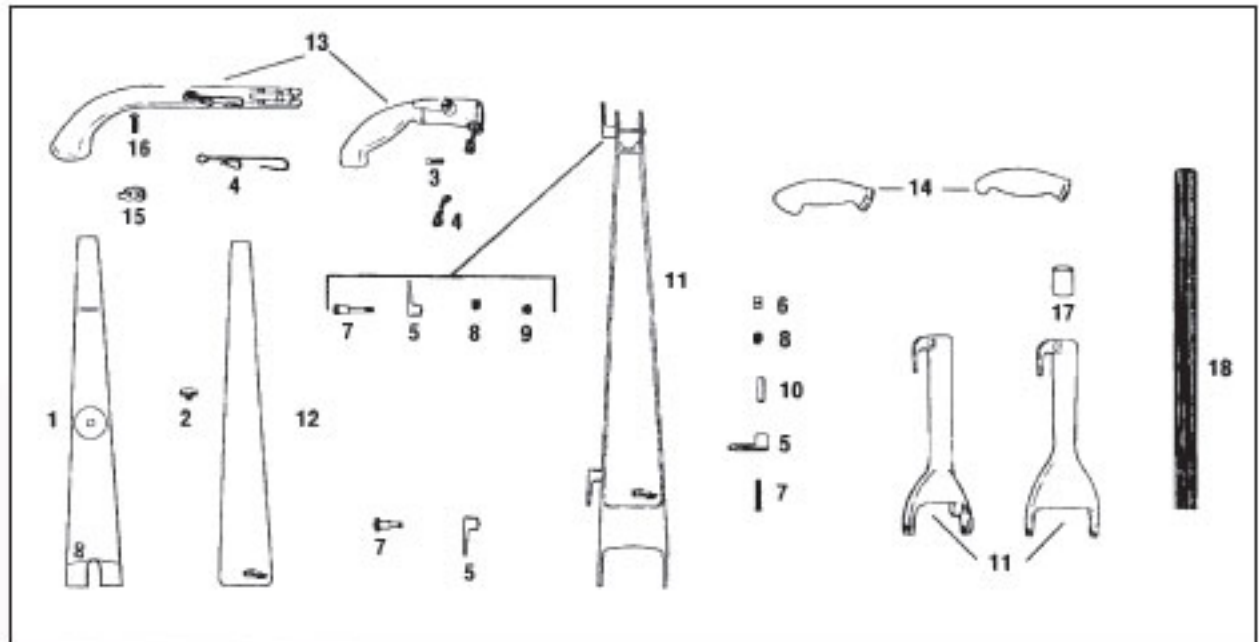

Original **KIRBY**

Handle Group 505-3CB

KEY	DESCRIPTION	505-508	516-517	DUAL 90 D90 (GREEN)	CLASSIC 1CR (BROWN)	OMEGA 1CB (ROSEWOOD)	CLASSIC III 2CB (RED)	TRADITION 3CB (BLUE)				
		509-510	518-519						511-512	560-561	513-514	562-VII
		515	D50									
1	Back Cover	N/A	N/A	N/A	K-174573	K-174573	K-174576	K-174579				
2	Back Cover Screw	N/A	N/A	N/A	K-174973	K-174973	K-174976	K-174979				
3	Clamp Screw	K-1714	K-1714	N/A	N/A	N/A	N/A	N/A				
4	Cord/Bag Hook	N/A	N/A	K-173676	K-173676	K-173676	K-173676	K-173676				
5	Cord Swivel Hook	K-1717	K-1717	K-173867	K-173867	K-173867	K-173876	K-173879				
6	Cord Swivel Hook Flat Nut	K-1708	K-1708	N/A	N/A	N/A	N/A	N/A				
7	Cord Swivel Hook Screw	K-1709	K-1709	K-174067	K-174067	K-174067	K-174067	K-174067				
8	Cord Swivel Hook Spring	K-1706	K-1706	K-174167	K-174167	K-174167	K-174167	K-174167				
9	Cord Swivel Hook Stud Nut	N/A	N/A	K-175168	K-175168	K-175168	K-175168	K-175168				
10	Cord Swivel Hook Tube	K-1707	K-1707	N/A	N/A	N/A	N/A	N/A				
11	Fork	K-1725	K-172556	K-173067	K-173073	K-173073	K-173076	K-175079				
12	Front Label	N/A	N/A	K-174367	K-174373	K-174373	K-174376	K-174379				
13	Grip Complete	K-172762	K-172762	K-173367	K-173369	K-173373	K-173377	K-173379				
14	Grip Cover	K-1712	K-171263	N/A	N/A	N/A	N/A	N/A				
15	Hook Retainer	N/A	N/A	K-175276	K-175276	K-175276	K-175276	K-175276				
16	Hook Retainer Screw	N/A	N/A	K-175376	K-175376	K-175376	K-175376	K-175376				
17	Insulator Cup	K-172159	K-172159	N/A	N/A	N/A	N/A	N/A				
18	Middle Tube	K-170058	K-170058	N/A	N/A	N/A	N/A	N/A				
19	Shoulder Hook Screw	N/A	N/A	K-174467	K-174467	K-174467	K-174467	K-174467				

KIRBY IS CONSOLIDATING PARTS
COLORS ON OLDER MODELS