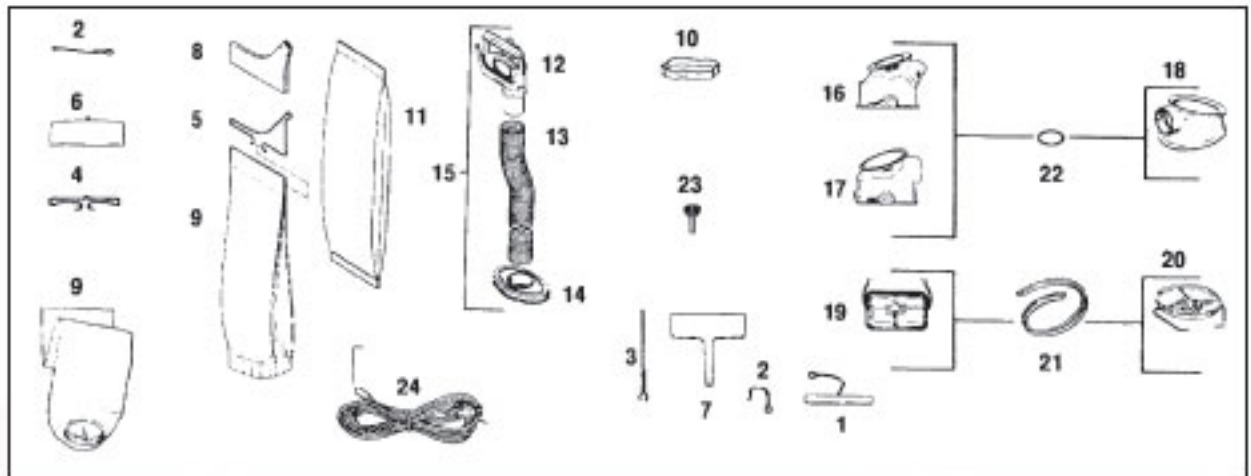

Original **KIRBY**

Emtor, Bag & Cord 505-3CB

Key	Description	Early*	D50 Tan	D80 Green	1CR Brown	1CB Rosewood	2CB Red	3CB Blue
1	Bag Clamp & Chain 505 - 561	K-1912						
2	Bag Chain & Loop 505 - 561	K-1913						
2	Bag Chain & Loop 562 - 1CB		K-191362	K-191362	K-191362	K-191362		
3	Bag Top Wire Loop						K-192173	
4	Top Bag Hanger	K-191782	K-191762	K-191762	K-191762	K-191762		
5	Top Bag Hanger						K-191776	K-191776
6	Top Bag Cover	K-191865	K-191865	K-191867	K-191869			
7	Top Bag Cover					K-191873		
8	Top Bag Cover						K-191876	K-191879
9	Cloth Bag Open Top	K-190062						
9	Cloth Bag W/Pocket		K-190065	K-190067	K-190073	K-190073	K-190077	K-190078 K-190079
9	Cloth Bag Long Zipper							K-190079
10	Bag Guard	K-191682	K-191662	K-191667	K-191669	K-191684	K-191676	K-191679
11	Paper Bag 3 Pk							K-19067903
11	Paper Bag 9 Pk							NLA
12	Top Bag Adaptor							K-190479
13	Fill Tube							K-190379
14	Bottom Bag Adaptor							K-190179
15	Fill Tube Ass'y							K-189879
16	Emtor 505 - 515	K-1799						
17	Emtor 516 - D80	K-180082	K-180062	K-180062				
18	Emtor 1CR - 3CB				K-179978	K-179978	K-179978	K-179978
19	Emtor Tray Square	K-186062	K-186062	K-186067				
20	Emtor Tray Oval				K-186069	K-186073	K-186076	K-185979
21	Emtor Tray Felt	K-1861	K-1861	K-1861	K-186182	K-186182	K-186182	K-186182
22	Emtor Body Gasket	K-188056	K-188056	K-188056	K-188056	K-188056	K-188056	K-188056
23	Sweet Air Plug 505/561	K-182361						
24	Cord Ass'y	K-192082	K-192062	K-192067	K-192069	K-192073	K-192076	K-192079

* MODEL BREAKDOWNS VARY - SEE DESCRIPTION FOR MODEL
MANY EARLY RED AND GRAY PARTS ARE NO LONGER AVAILABLE.