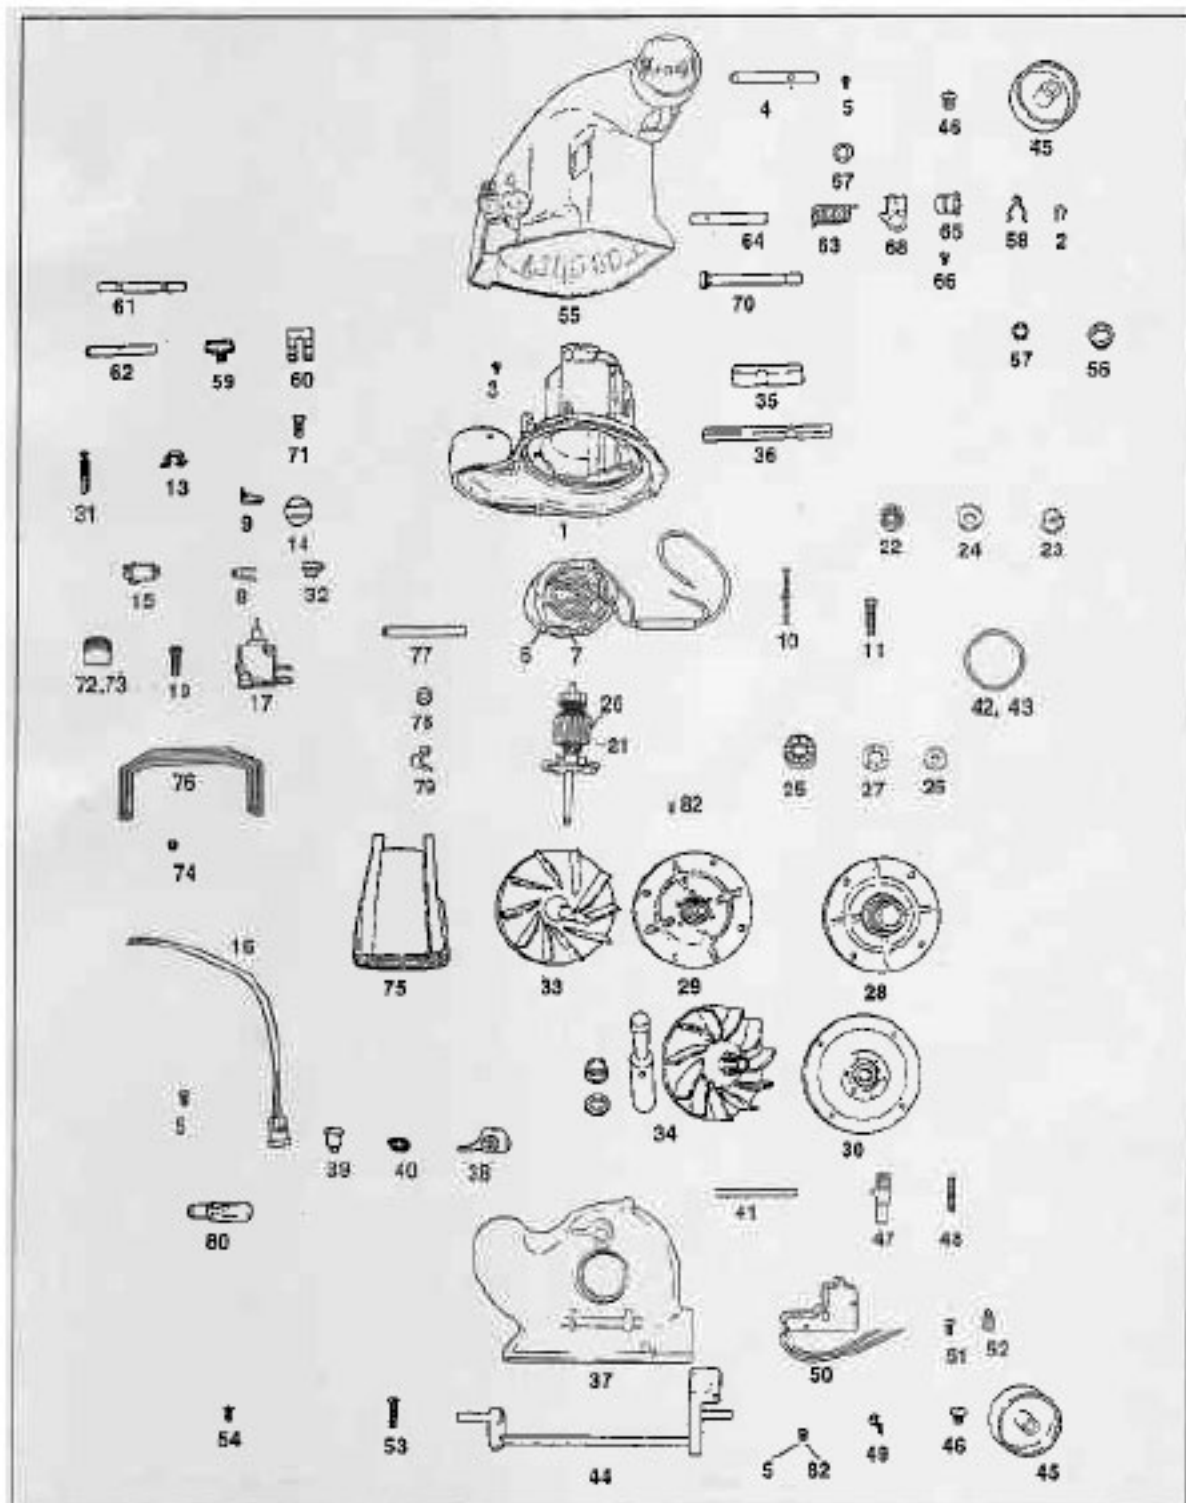

KIRBY Original

Model 516, 517, 518, 519, 560, 561, 562, VII

Original **KIRBY**

Model 516, 517, 518, 519, 560, 561, 562, VII

KEY	PART NO.	DESCRIPTION	KEY	PART NO.	DESCRIPTION
1	K-100063	Motor Casting	43	K-122058	Nozzle Seal Ring VII
2	K-1005	Handle Fork Pin Spring Clip	44	K-131656	Front Bracket Shaft
3	K-100656	Motor Connector Pin	45	K-132062	Wheel Tan
4	K-102056	Rear Wheel Shaft	46	K-1321	Wheel Mounting Screw
5	K-102168	Headlight Axle Clamp Screw	47	K-133069	Ratchet Lock
6	K-103959	Field 505/519	48	K-1331	Ratchet Lock Spring
7	K-103960	Field 560/VII	49	K-1340	Front Shaft Clamp
8	K-1045	Field Terminal Clip	50	K-134356	Speed Switch
9	K-104559	Field Terminal Clip	51	K-134456	Speed Switch Mounting Screw
10	K-1046	Field Screw 516/518	52	K-134556	Wire Connector
11	K-104659	Field Screw 519/VII	53	K-134656	Front Bracket Screw Long
12	K-104773	Field Screw Nut	54	K-134756	Fan Housing Screw Short
13	K-106959	Commutator Brush Retainer Clip	55	K-135556	Motor Shell Housing
14	K-107159	Commutator Brush Cap	56	K-135660	Shell Bushing Large
15	K-107259	Commutator Brush Holder	57	K-135960	Shell Bushing Small
16	K-108268	Headlight Socket and Wire	58	K-136373	Bushing Spring Clip
17	K-110563	Foot Switch	59	K-136667	Lock Button Green
18	K-111573	Brush Lead Tube Black	60	K-136759	Lock Button Spring
19	K-1125	Foot Switch Mounting Screw	61	K-136956	Handle Lock Shaft 516/518
20	K-114959	Armature 505-519	62	K-136959	Handle Lock Shaft 519/VII
21	K-114960	Armature 560-S7	63	K-137067	Handle Fork Spring
22	K-1155	Rear Bearing	64	K-137173	Handle Fork Spring Shaft
23	K-1156	Rear Bearing Spring	65	K-137273	Handle Fork Spring Bushing
24	K-1157	Rear Bearing Washer	66	K-137373	Handle Fork Spring Bushing Screw
25	K-1160	Front Bearing	67	K-137456	Handle Fork Spring Washer
26	K-116456	Front Bearing Felt Washer	68	K-137556	Handle Fork Spring Yoke
27	K-116556	Front Bearing Washer	69	K-1360	Handle Fork Spring Spreader Screw
28	K-116656	Front Bearing Plate Only	70	K-137879	Handle Fork Pin
29	K-116856	Front Bearing Plate Complete	71	K-138456	Motor Shell Mounting Screw
30	K-116864	Front Bearing Plate Complete	72	K-138556	Foot Switch Button Red
31	K-118067	Commutator Carbon Brush	73	K-138562	Foot Switch Button Tan
32	K-1181	Commutator Brush Cap	74	K-1545	Headlight Bumper Rivet
33	NLA	Fan Complete Metal	75	K-160062	Headlight Cap Complete Tan
34	K-119078	Fan Complete Lexan	76	K-161956	Headlight Cap Bumper Tan
35	K-119268	Motor Vent Seal Thick	77	K-163156	Headlight Cap Hinge Pin
36	K-119368	Motor Vent Seal	78	K-1632	Headlight Spring Washer
37	K-120058	Fan Case	79	K-163259	Headlight Spring Cover Clip
38	K-121056	Nozzle Lock	80	K-1650	Headlight Bulb
39	K-1211	Nozzle Lock Screw	81	K-1681	Name Tag Rivet (Not Shown)
40	K-1212	Nozzle Lock Spring	82	K-193281	Front Axle Clamp Screw
41	K-121656	Nozzle Attachment Shaft			
42	K-122056	Nozzle Seal Ring 516/562