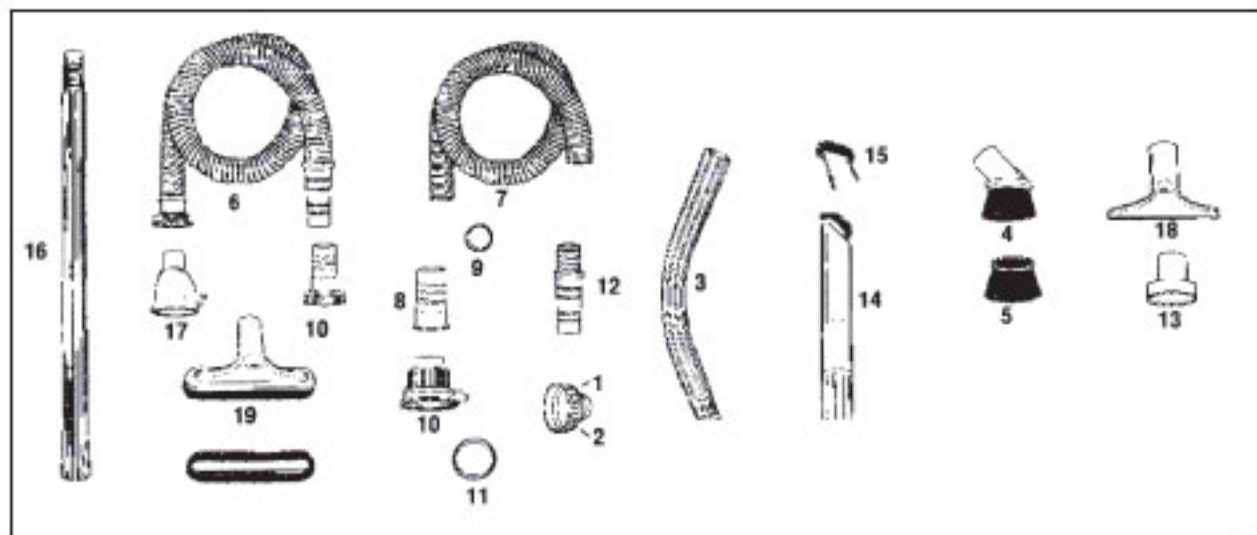

KIRBY Original

Attachment Set Models 505-3CB

505-508
509-510
511-512
513-514

516-517
518-519
560-561

KEY	DESCRIPTION	515	562	VII	D50	D80	1CR	1CB	2CB	3CB
1	Blower Connector	K-2120	NLA	N/A	N/A	N/A	N/A	N/A	N/A	N/A
2	Blower Gasket	K-1880	K-188056	K-188087	K-188087	K-188087	K-188087	K-188087	K-188087	K-188087
3	Curved Tube	K-225062	K-225062	K-225062	K-225084	K-225084	K-225084	K-225084	K-225084	K-225084
4	Duster Brush	K-218184	K-218184	K-218184	K-218184	K-218184	K-218184	K-218184	K-218184	K-218184
5	Duster Brush Ring	K-220189	K-220189	K-220189	K-220189	K-220189	K-220189	K-220189	K-220189	K-220189
6	Hose Complete	K-223662	K-223666	K-223666	K-223666	K-223666	K-223666	K-223666	K-223666	K-223666
7	Hose Only	NLA	NLA	NLA	NLA	NLA	NLA	NLA	NLA	NLA
8	Hose Insert Sleeve	N/A	N/A	NLA	NLA	NLA	NLA	NLA	NLA	NLA
9	Hose Ferrule Ring	NLA	NLA	NLA	NLA	NLA	NLA	NLA	NLA	NLA
10	Hose Motor Connector	K-211066	K-211066	K-211066	K-211066	K-211066	K-211066	K-211066	K-211066	K-211066
11	Hose Seal Gasket Strip	N/A	N/A	K-223881	K-223881	K-223881	K-223881	K-223881	K-223881	K-223881
12	Hose Tube Swivel	NLA	NLA	NLA	NLA	NLA	NLA	NLA	NLA	NLA
13	Message Cup	K-214184	K-214184	K-214184	K-214184	K-214184	K-214184	K-214184	K-214184	K-214184
14	Radiator Tool	K-225799	K-225799	K-225799	K-225799	K-225799	K-225799	K-225799	K-225799	K-225799
15	Radiator Tool Brush	K-226257	K-226157	K-226157	K-226157	K-226157	K-226157	K-226157	K-226157	K-226157
16	Straight Tube	K-224084	K-224084	K-224084	K-224084	K-224084	K-224084	K-224084	K-224084	K-224084
17	Suction Coupler	K-2100	N/A	N/A	N/A	N/A	N/A	N/A	N/A	N/A
18	Utility Air Nozzle	K-218099	K-218099	K-218099	K-218099	K-218099	K-218099	K-218099	K-218099	K-218099
19	Utility Brush Nozzle	K-210899	K-210899	K-210899	K-210899	K-210899	K-210899	K-210899	K-210899	K-210899
20	Utility Brush Nozzle Strip	K-2181	K-2181	K-2181	K-2181	K-2181	K-2181	K-2181	K-2181	K-2181

NLA - No Longer Available

KIRBY IS CONSOLIDATING PARTS
COLORS ON OLDER MODELS