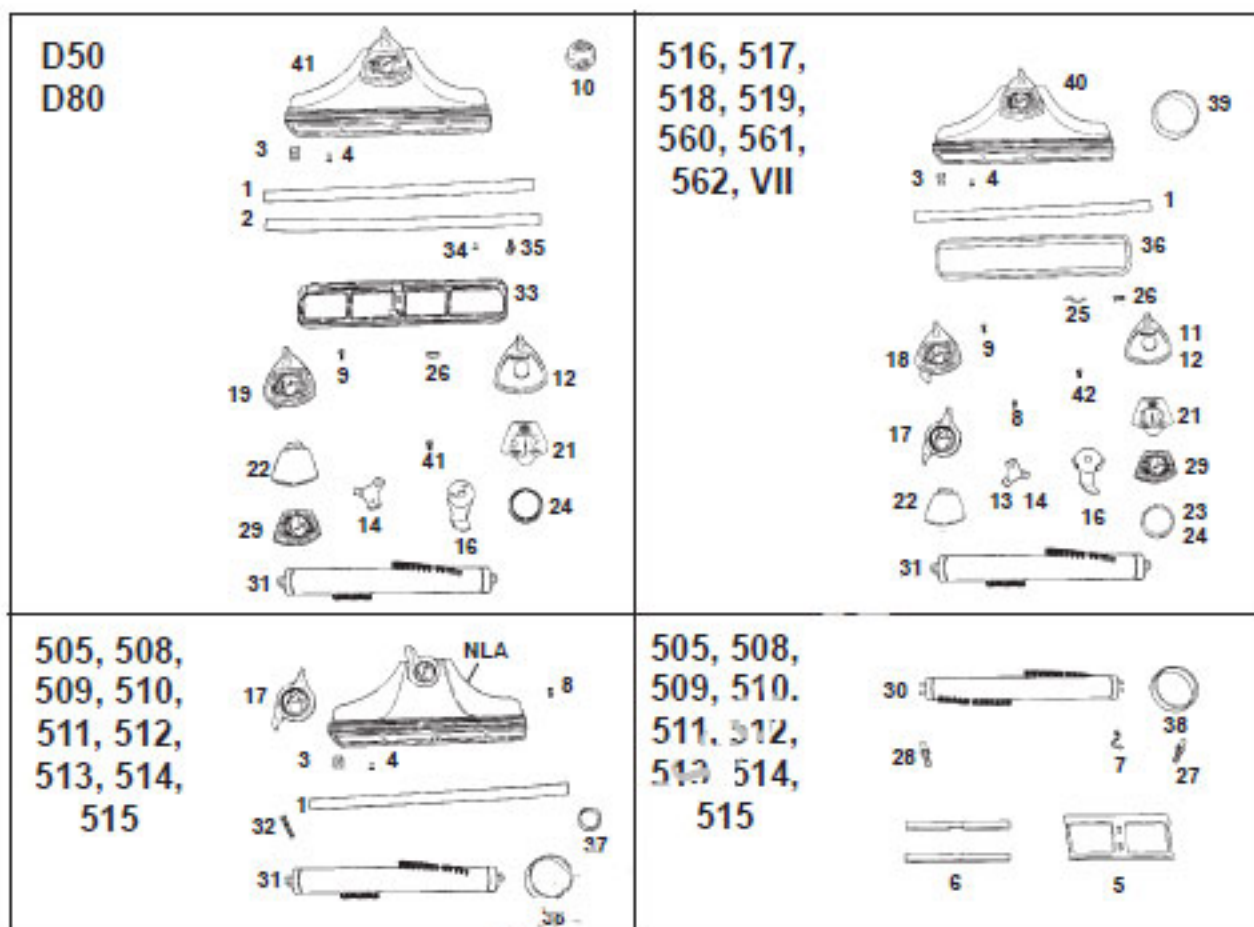

----- Manual continues below part list -----

Available Replacement Parts for Kirby 518

1211	RUBBER PLUG FOR HERMIDIFIER
K-159056	BELT, BLACK, FLAT, 1PK

KIRBY Original

Model 516, 517, 518, 519, 560, 561, 562, VII

KIRBY Original

Rug Nozzle Models 505, 508, 509, 510, 511, 512, 513, 514, 515, 516, 517, 518, 519, 560, 561, 562, VII, D50, D80

KEY	PART NO.	DESCRIPTION	KEY	PART NO.	DESCRIPTION
1	K-140462	Nozzle Bumper Tan	23	K-145460	Belt Lifter Bearing
2	K-140467	Nozzle Bumper Green	24	K-145462	Belt Lifter Bearing
3	K-1405	Nozzle Bumper Clamp	25	K-145560	Belt Lifter Insert Clip
4	K-1408	Nozzle Bumper Rivet	26	NLA	Belt Lifter Insert Clip (Order K-145560)
5	K-1420	Rug Plate With Felt	27	K-1461	Brush Adjusting Screw Large
6	K-1422	Rug Plate Felt	28	K-1463	Brush Adjusting Screw Small
7	K-1423	Rug Plate Hinge	29	K-146387	Belt Lifter Insert Label
8	K-1430	Belt Lifter Stop Screw	30	K-1482	Brush Roll Complete 505-512
9	K-143060	Belt Lifter Stop Screw	31	K-1525	Brush Roll Complete 513-D80
10	K-143179	Air Adjusting Plate	32	NLA	Brush Adjusting Screw
11	K-144060	Belt Lifter Casting	33	K-154456	Rug Plate and Gasket
12	K-144062	Belt Lifter Casting	34	K-1545	Headlight Bumper Rivet
13	K-144156	Belt Lifter Cap Spring	35	K-1547	Rug Plate Hinge
14	K-144162	Belt Lifter Cap Spring	36	K-1548	Rug Plate Gasket
15	K-144260	Belt Lifter Hook	37	K-155281	Brush Thread Guard
16	K-144273	Belt Lifter Hook	38	NLA	Brush Belt (Order K-156056)
17	K-144356	Belt Lifter Complete	39	K-156056	Brush Belt
18	K-144360	Belt Lifter Complete	40	K-156562	Nozzle Complete
19	K-144365	Belt Lifter Complete			Less Brush Tan 516 - VII
20	K-156565	Nozzle Complete Less Brush Tan	41	K-156565	Nozzle Complete
21	NLA	Belt Lifter Cover Label			Less Brush Tan D50/D80
22	K-145265	Belt Lifter Plastic Insert	42	K-193281	Belt Lifter & Bag Clamp Screw