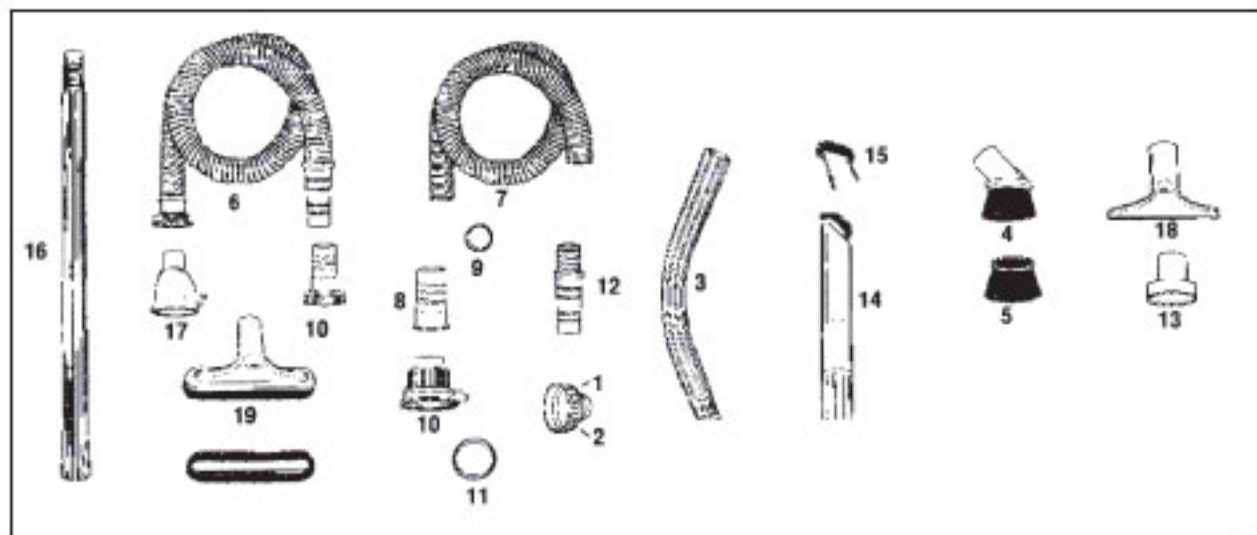

KIRBY Original

Attachment Set Models 505-3CB

505-508
509-510
511-512
513-514

516-517
518-519
560-561

KEY	DESCRIPTION	515	562	VII	D50	D80	1CR	1CB	2CB	3CB
1	Blower Connector	K-2120	NLA	N/A	N/A	N/A	N/A	N/A	N/A	N/A
2	Blower Gasket	K-1880	K-188056	K-188087	K-188087	K-188087	K-188087	K-188087	K-188087	K-188087
3	Curved Tube	K-225062	K-225062	K-225062	K-225084	K-225084	K-225084	K-225084	K-225084	K-225084
4	Duster Brush	K-218184	K-218184	K-218184	K-218184	K-218184	K-218184	K-218184	K-218184	K-218184
5	Duster Brush Ring	K-220189	K-220189	K-220189	K-220189	K-220189	K-220189	K-220189	K-220189	K-220189
6	Hose Complete	K-223662	K-223666	K-223666	K-223666	K-223666	K-223666	K-223666	K-223666	K-223666
7	Hose Only	NLA	NLA	NLA	NLA	NLA	NLA	NLA	NLA	NLA
8	Hose Insert Sleeve	N/A	N/A	NLA	NLA	NLA	NLA	NLA	NLA	NLA
9	Hose Ferrule Ring	NLA	NLA	NLA	NLA	NLA	NLA	NLA	NLA	NLA
10	Hose Motor Connector	K-211066	K-211066	K-211066	K-211066	K-211066	K-211066	K-211066	K-211066	K-211066
11	Hose Seal Gasket Strip	N/A	N/A	K-223881	K-223881	K-223881	K-223881	K-223881	K-223881	K-223881
12	Hose Tube Swivel	NLA	NLA	NLA	NLA	NLA	NLA	NLA	NLA	NLA
13	Massage Cup	K-214184	K-214184	K-214184	K-214184	K-214184	K-214184	K-214184	K-214184	K-214184
14	Radiator Tool	K-225799	K-225799	K-225799	K-225799	K-225799	K-225799	K-225799	K-225799	K-225799
15	Radiator Tool Brush	K-226257	K-226157	K-226157	K-226157	K-226157	K-226157	K-226157	K-226157	K-226157
16	Straight Tube	K-224084	K-224084	K-224084	K-224084	K-224084	K-224084	K-224084	K-224084	K-224084
17	Suction Coupler	K-2100	N/A	N/A	N/A	N/A	N/A	N/A	N/A	N/A
18	Utility Air Nozzle	K-218099	K-218099	K-218099	K-218099	K-218099	K-218099	K-218099	K-218099	K-218099
19	Utility Brush Nozzle	K-210899	K-210899	K-210899	K-210899	K-210899	K-210899	K-210899	K-210899	K-210899
20	Utility Brush Nozzle Strip	K-2181	K-2181	K-2181	K-2181	K-2181	K-2181	K-2181	K-2181	K-2181

NLA - No Longer Available

KIRBY IS CONSOLIDATING PARTS
COLORS ON OLDER MODELS