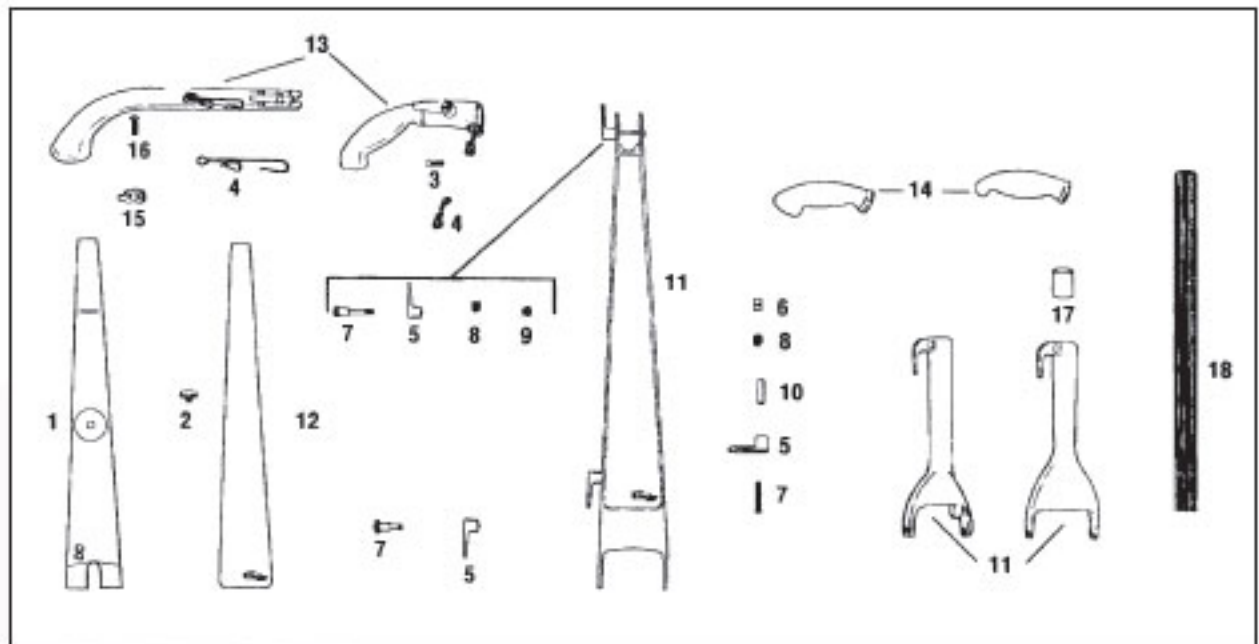

Original **KIRBY**

Handle Group 505-3CB

KEY	DESCRIPTION	505-508	516-517	DUAL 90 D90 (GREEN)	CLASSIC 1CR (BROWN)	OMEGA 1CB (ROSEWOOD)	CLASSIC III 2CB (RED)	TRADITION 3CB (BLUE)
		509-510	518-519					
		511-512	560-561					
		513-514	562-VII					
		515	D50					
1	Back Cover	N/A	N/A	N/A	K-174573	K-174573	K-174576	K-174579
2	Back Cover Screw	N/A	N/A	N/A	K-174973	K-174973	K-174976	K-174979
3	Clamp Screw	K-1714	K-1714	N/A	N/A	N/A	N/A	N/A
4	Cord/Bag Hook	N/A	N/A	K-173676	K-173676	K-173676	K-173676	K-173676
5	Cord Swivel Hook	K-1717	K-1717	K-173867	K-173867	K-173867	K-173876	K-173879
6	Cord Swivel Hook Flat Nut	K-1708	K-1708	N/A	N/A	N/A	N/A	N/A
7	Cord Swivel Hook Screw	K-1709	K-1709	K-174067	K-174067	K-174067	K-174067	K-174067
8	Cord Swivel Hook Spring	K-1706	K-1706	K-174167	K-174167	K-174167	K-174167	K-174167
9	Cord Swivel Hook Stud Nut	N/A	N/A	K-175168	K-175168	K-175168	K-175168	K-175168
10	Cord Swivel Hook Tube	K-1707	K-1707	N/A	N/A	N/A	N/A	N/A
11	Fork	K-1725	K-172556	K-173067	K-173073	K-173073	K-173076	K-175079
12	Front Label	N/A	N/A	K-174367	K-174373	K-174373	K-174376	K-174379
13	Grip Complete	K-172762	K-172762	K-173367	K-173369	K-173373	K-173377	K-173379
14	Grip Cover	K-1712	K-171263	N/A	N/A	N/A	N/A	N/A
15	Hook Retainer	N/A	N/A	K-175276	K-175276	K-175276	K-175276	K-175276
16	Hook Retainer Screw	N/A	N/A	K-175376	K-175376	K-175376	K-175376	K-175376
17	Insulator Cup	K-172159	K-172159	N/A	N/A	N/A	N/A	N/A
18	Middle Tube	K-170058	K-170058	N/A	N/A	N/A	N/A	N/A
19	Shoulder Hook Screw	N/A	N/A	K-174467	K-174467	K-174467	K-174467	K-174467

KIRBY IS CONSOLIDATING PARTS
COLORS ON OLDER MODELS