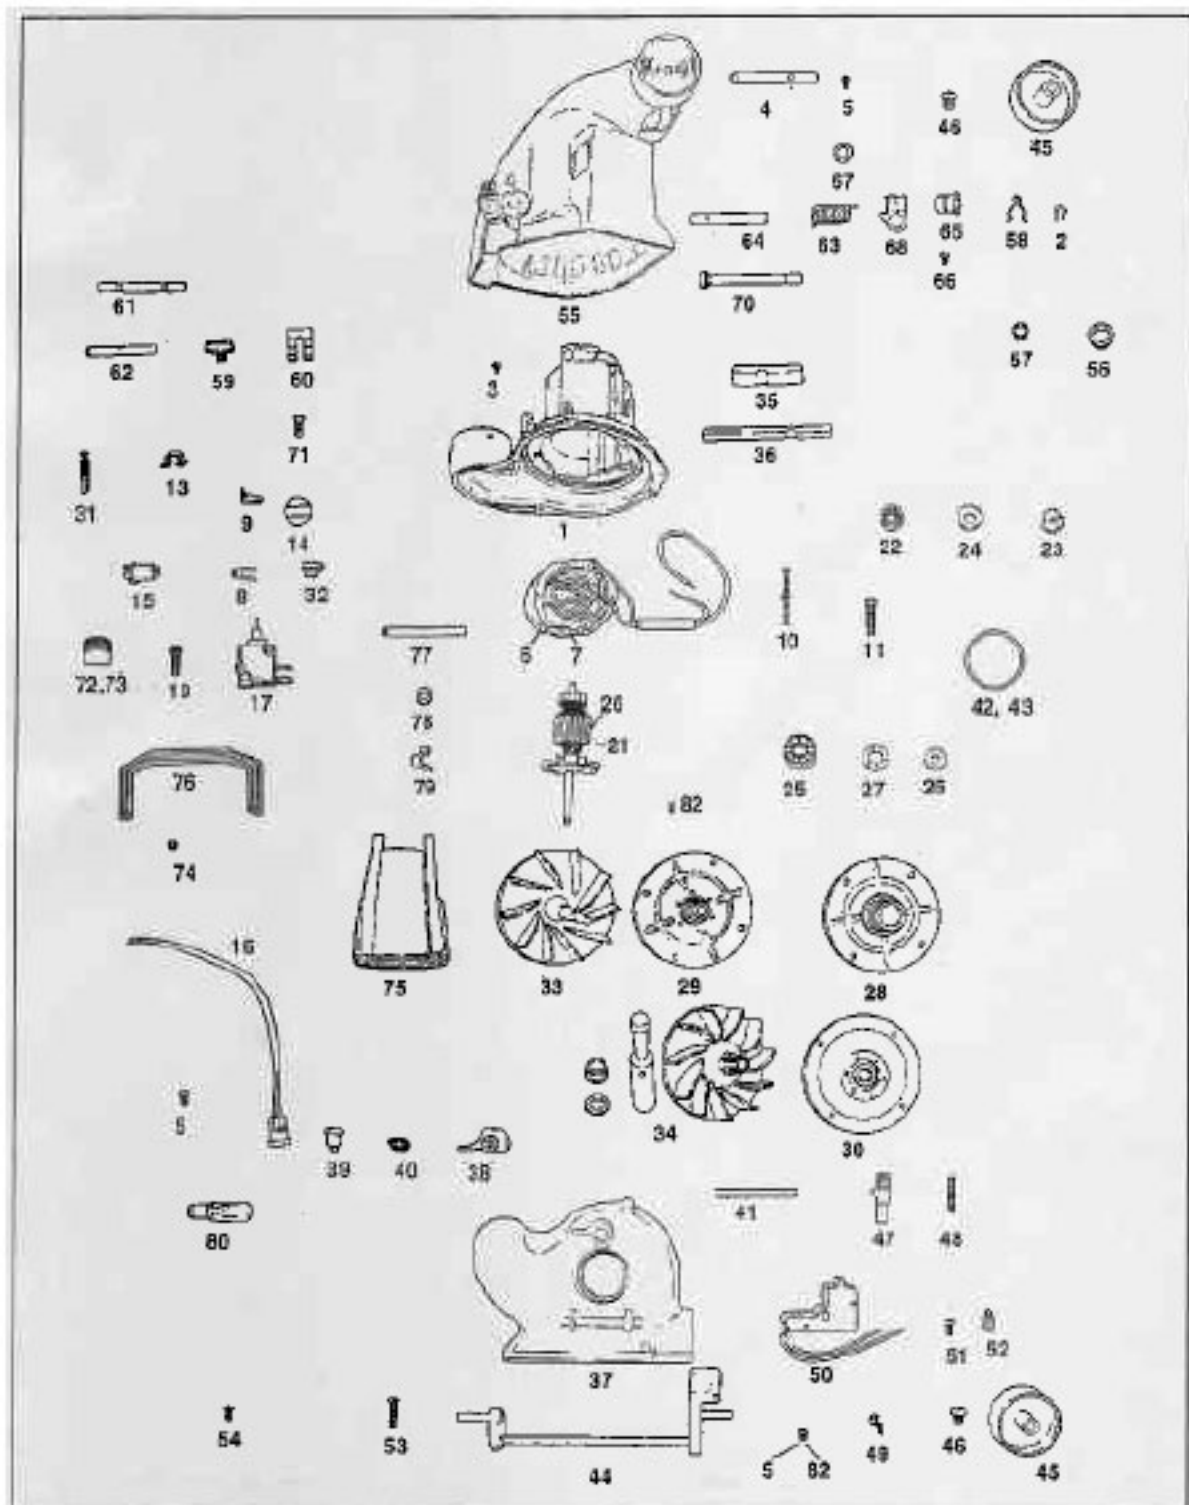

KIRBY Original

Model 516, 517, 518, 519, 560, 561, 562, VII

Original **KIRBY**

Model 516, 517, 518, 519, 560, 561, 562, VII

KEY	PART NO.	DESCRIPTION	KEY	PART NO.	DESCRIPTION
1	K-100063	Motor Casting	43	K-122068	Nozzle Seal Ring VII
2	K-1005	Handle Fork Pin Spring Clip	44	K-131656	Front Bracket Shaft
3	K-100656	Motor Connector Pin	45	K-132062	Wheel Tan
4	K-102056	Rear Wheel Shaft	46	K-1321	Wheel Mounting Screw
5	K-102168	Headlight Axle Clamp Screw	47	K-133069	Ratchet Lock
6	K-103959	Field 505/519	48	K-1331	Ratchet Lock Spring
7	K-103960	Field 560/VII	49	K-1340	Front Shaft Clamp
8	K-1045	Field Terminal Clip	50	K-134356	Speed Switch
9	K-104559	Field Terminal Clip	51	K-134456	Speed Switch Mounting Screw
10	K-1046	Field Screw 516/518	52	K-134556	Wire Connector
11	K-104659	Field Screw 519/VII	53	K-134656	Front Bracket Screw Long
12	K-104773	Field Screw Nut	54	K-134756	Fan Housing Screw Short
13	K-106959	Commutator Brush Retainer Clip	55	K-135556	Motor Shell Housing
14	K-107159	Commutator Brush Cap	56	K-135660	Shell Bushing Large
15	K-107259	Commutator Brush Holder	57	K-135960	Shell Bushing Small
16	K-108268	Headlight Socket and Wire	58	K-136373	Bushing Spring Clip
17	K-110563	Foot Switch	59	K-136667	Lock Button Green
18	K-111573	Brush Lead Tube Black	60	K-136759	Lock Button Spring
19	K-1125	Foot Switch Mounting Screw	61	K-136956	Handle Lock Shaft 516/518
20	K-114959	Armature 505-519	62	K-136959	Handle Lock Shaft 519/VII
21	K-114960	Armature 560-S7	63	K-137067	Handle Fork Spring
22	K-1155	Rear Bearing	64	K-137173	Handle Fork Spring Shaft
23	K-1156	Rear Bearing Spring	65	K-137273	Handle Fork Spring Bushing
24	K-1157	Rear Bearing Washer	66	K-137373	Handle Fork Spring Bushing Screw
25	K-1160	Front Bearing	67	K-137456	Handle Fork Spring Washer
26	K-116456	Front Bearing Felt Washer	68	K-137556	Handle Fork Spring Yoke
27	K-116556	Front Bearing Washer	69	K-1360	Handle Fork Spring Spreader Screw
28	K-116656	Front Bearing Plate Only	70	K-137879	Handle Fork Pin
29	K-116856	Front Bearing Plate Complete	71	K-138456	Motor Shell Mounting Screw
30	K-116864	Front Bearing Plate Complete	72	K-138556	Foot Switch Button Red
31	K-118067	Commutator Carbon Brush	73	K-138562	Foot Switch Button Tan
32	K-1181	Commutator Brush Cap	74	K-1545	Headlight Bumper Rivet
33	NLA	Fan Complete Metal	75	K-160062	Headlight Cap Complete Tan
34	K-119078	Fan Complete Lexan	76	K-161956	Headlight Cap Bumper Tan
35	K-119268	Motor Vent Seal Thick	77	K-163156	Headlight Cap Hinge Pin
36	K-119368	Motor Vent Seal	78	K-1632	Headlight Spring Washer
37	K-120056	Fan Case	79	K-163259	Headlight Spring Cover Clip
38	K-121056	Nozzle Lock	80	K-1650	Headlight Bulb
39	K-1211	Nozzle Lock Screw	81	K-1681	Name Tag Rivet (Not Shown)
40	K-1212	Nozzle Lock Spring	82	K-193281	Front Axle Clamp Screw
41	K-121656	Nozzle Attachment Shaft			
42	K-122056	Nozzle Seal Ring 516/562