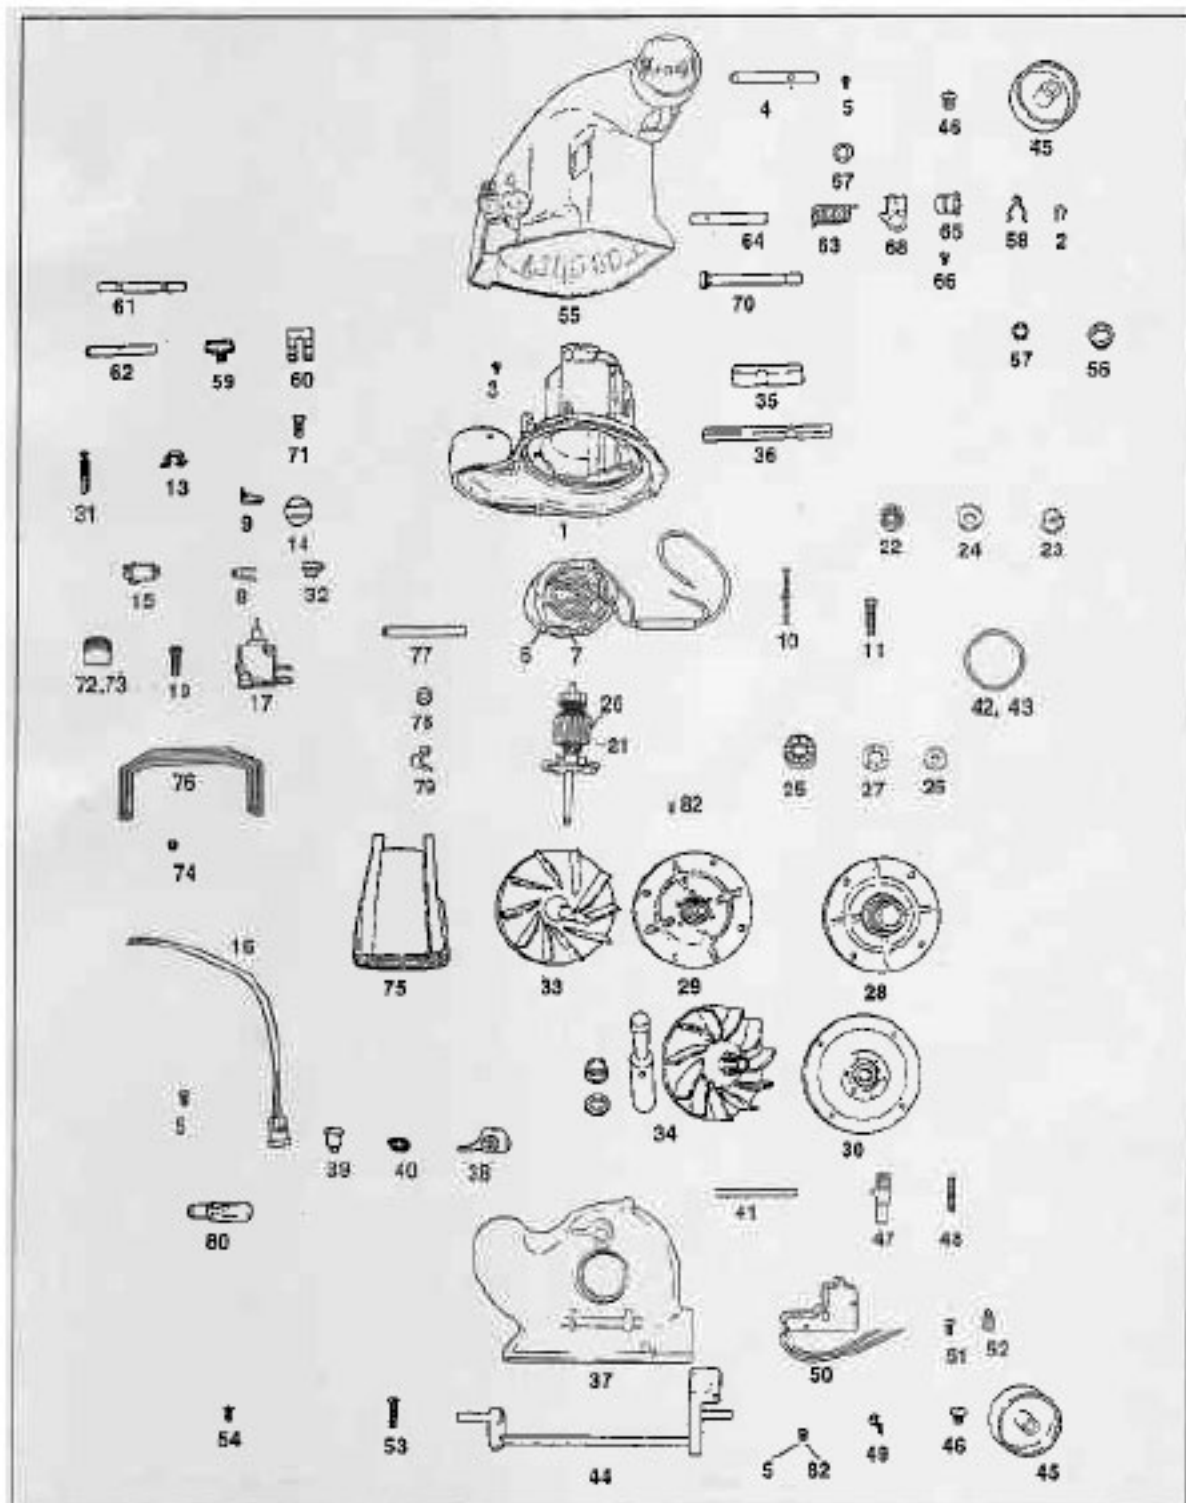

KIRBY Original

Model 516, 517, 518, 519, 560, 561, 562, VII

Original **KIRBY**

Model 516, 517, 518, 519, 560, 561, 562, VII

KEY	PART NO.	DESCRIPTION	KEY	PART NO.	DESCRIPTION
1	K-100063	Motor Casting	43	K-122068	Nozzle Seal Ring VII
2	K-1005	Handle Fork Pin Spring Clip	44	K-131656	Front Bracket Shaft
3	K-100656	Motor Connector Pin	45	K-132062	Wheel Tan
4	K-102056	Rear Wheel Shaft	46	K-1321	Wheel Mounting Screw
5	K-102168	Headlight Axle Clamp Screw	47	K-133069	Ratchet Lock
6	K-103959	Field 505/519	48	K-1331	Ratchet Lock Spring
7	K-103960	Field 560/VII	49	K-1340	Front Shaft Clamp
8	K-1045	Field Terminal Clip	50	K-134356	Speed Switch
9	K-104559	Field Terminal Clip	51	K-134456	Speed Switch Mounting Screw
10	K-1046	Field Screw 516/518	52	K-134556	Wire Connector
11	K-104659	Field Screw 519/VII	53	K-134656	Front Bracket Screw Long
12	K-104773	Field Screw Nut	54	K-134756	Fan Housing Screw Short
13	K-106959	Commutator Brush Retainer Clip	55	K-135556	Motor Shell Housing
14	K-107159	Commutator Brush Cap	56	K-135660	Shell Bushing Large
15	K-107259	Commutator Brush Holder	57	K-135960	Shell Bushing Small
16	K-108268	Headlight Socket and Wire	58	K-136373	Bushing Spring Clip
17	K-110563	Foot Switch	59	K-136667	Lock Button Green
18	K-111573	Brush Lead Tube Black	60	K-136759	Lock Button Spring
19	K-1125	Foot Switch Mounting Screw	61	K-136956	Handle Lock Shaft 516/518
20	K-114959	Armature 505-519	62	K-136959	Handle Lock Shaft 519/VII
21	K-114960	Armature 560-S7	63	K-137067	Handle Fork Spring
22	K-1155	Rear Bearing	64	K-137173	Handle Fork Spring Shaft
23	K-1156	Rear Bearing Spring	65	K-137273	Handle Fork Spring Bushing
24	K-1157	Rear Bearing Washer	66	K-137373	Handle Fork Spring Bushing Screw
25	K-1160	Front Bearing	67	K-137456	Handle Fork Spring Washer
26	K-116456	Front Bearing Felt Washer	68	K-137556	Handle Fork Spring Yoke
27	K-116556	Front Bearing Washer	69	K-1360	Handle Fork Spring Spreader Screw
28	K-116656	Front Bearing Plate Only	70	K-137879	Handle Fork Pin
29	K-116856	Front Bearing Plate Complete	71	K-138456	Motor Shell Mounting Screw
30	K-116864	Front Bearing Plate Complete	72	K-138556	Foot Switch Button Red
31	K-118067	Commutator Carbon Brush	73	K-138562	Foot Switch Button Tan
32	K-1181	Commutator Brush Cap	74	K-1545	Headlight Bumper Rivet
33	NLA	Fan Complete Metal	75	K-160062	Headlight Cap Complete Tan
34	K-119078	Fan Complete Lexan	76	K-161956	Headlight Cap Bumper Tan
35	K-119268	Motor Vent Seal Thick	77	K-163156	Headlight Cap Hinge Pin
36	K-119368	Motor Vent Seal	78	K-1632	Headlight Spring Washer
37	K-120056	Fan Case	79	K-163259	Headlight Spring Cover Clip
38	K-121056	Nozzle Lock	80	K-1650	Headlight Bulb
39	K-1211	Nozzle Lock Screw	81	K-1681	Name Tag Rivet (Not Shown)
40	K-1212	Nozzle Lock Spring	82	K-193281	Front Axle Clamp Screw
41	K-121656	Nozzle Attachment Shaft			
42	K-122056	Nozzle Seal Ring 516/562