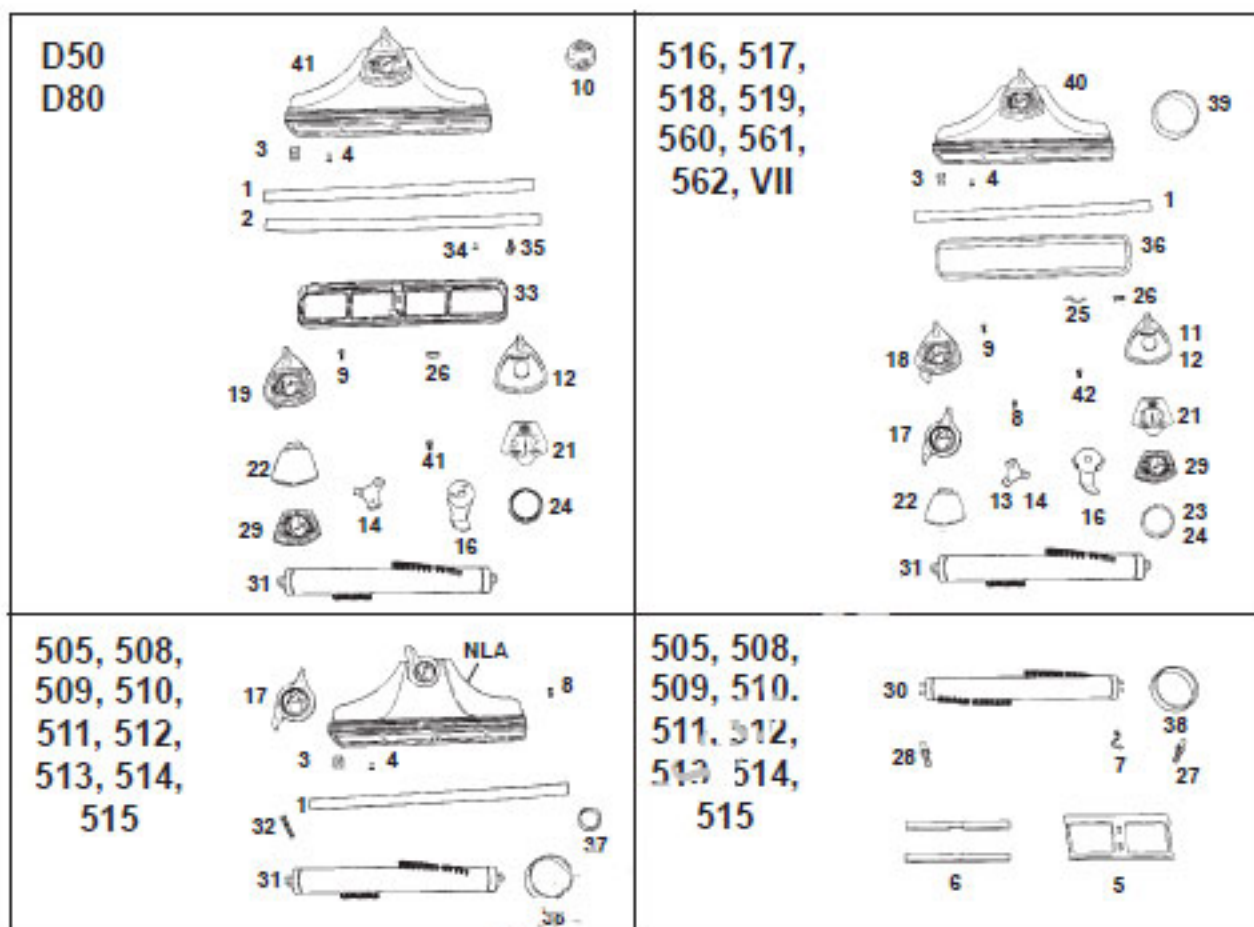

----- Manual continues below part list -----

Available Replacement Parts for Kirby VII

1211	RUBBER PLUG FOR HERMIDIFIER
K-159056	BELT, BLACK, FLAT, 1PK

KIRBY Original

Model 516, 517, 518, 519, 560, 561, 562, VII

KIRBY Original

Rug Nozzle Models 505, 508, 509, 510, 511, 512, 513, 514, 515, 516, 517, 518, 519, 560, 561, 562, VII, D50, D80

KEY	PART NO.	DESCRIPTION	KEY	PART NO.	DESCRIPTION
1	K-140462	Nozzle Bumper Tan	23	K-145460	Belt Lifter Bearing
2	K-140467	Nozzle Bumper Green	24	K-145462	Belt Lifter Bearing
3	K-1405	Nozzle Bumper Clamp	25	K-145560	Belt Lifter Insert Clip
4	K-1408	Nozzle Bumper Rivet	26	NLA	Belt Lifter Insert Clip (Order K-145560)
5	K-1420	Rug Plate With Felt	27	K-1461	Brush Adjusting Screw Large
6	K-1422	Rug Plate Felt	28	K-1463	Brush Adjusting Screw Small
7	K-1423	Rug Plate Hinge	29	K-146387	Belt Lifter Insert Label
8	K-1430	Belt Lifter Stop Screw	30	K-1482	Brush Roll Complete 505-512
9	K-143060	Belt Lifter Stop Screw	31	K-1525	Brush Roll Complete 513-D80
10	K-143179	Air Adjusting Plate	32	NLA	Brush Adjusting Screw
11	K-144060	Belt Lifter Casting	33	K-154456	Rug Plate and Gasket
12	K-144062	Belt Lifter Casting	34	K-1545	Headlight Bumper Rivet
13	K-144156	Belt Lifter Cap Spring	35	K-1547	Rug Plate Hinge
14	K-144162	Belt Lifter Cap Spring	36	K-1548	Rug Plate Gasket
15	K-144260	Belt Lifter Hook	37	K-155281	Brush Thread Guard
16	K-144273	Belt Lifter Hook	38	NLA	Brush Belt (Order K-156056)
17	K-144356	Belt Lifter Complete	39	K-156056	Brush Belt
18	K-144360	Belt Lifter Complete	40	K-156562	Nozzle Complete
19	K-144365	Belt Lifter Complete			Less Brush Tan 516 - VII
20	K-156565	Nozzle Complete Less Brush Tan	41	K-156565	Nozzle Complete
21	NLA	Belt Lifter Cover Label			Less Brush Tan D50/D80
22	K-145265	Belt Lifter Plastic Insert	42	K-193281	Belt Lifter & Bag Clamp Screw