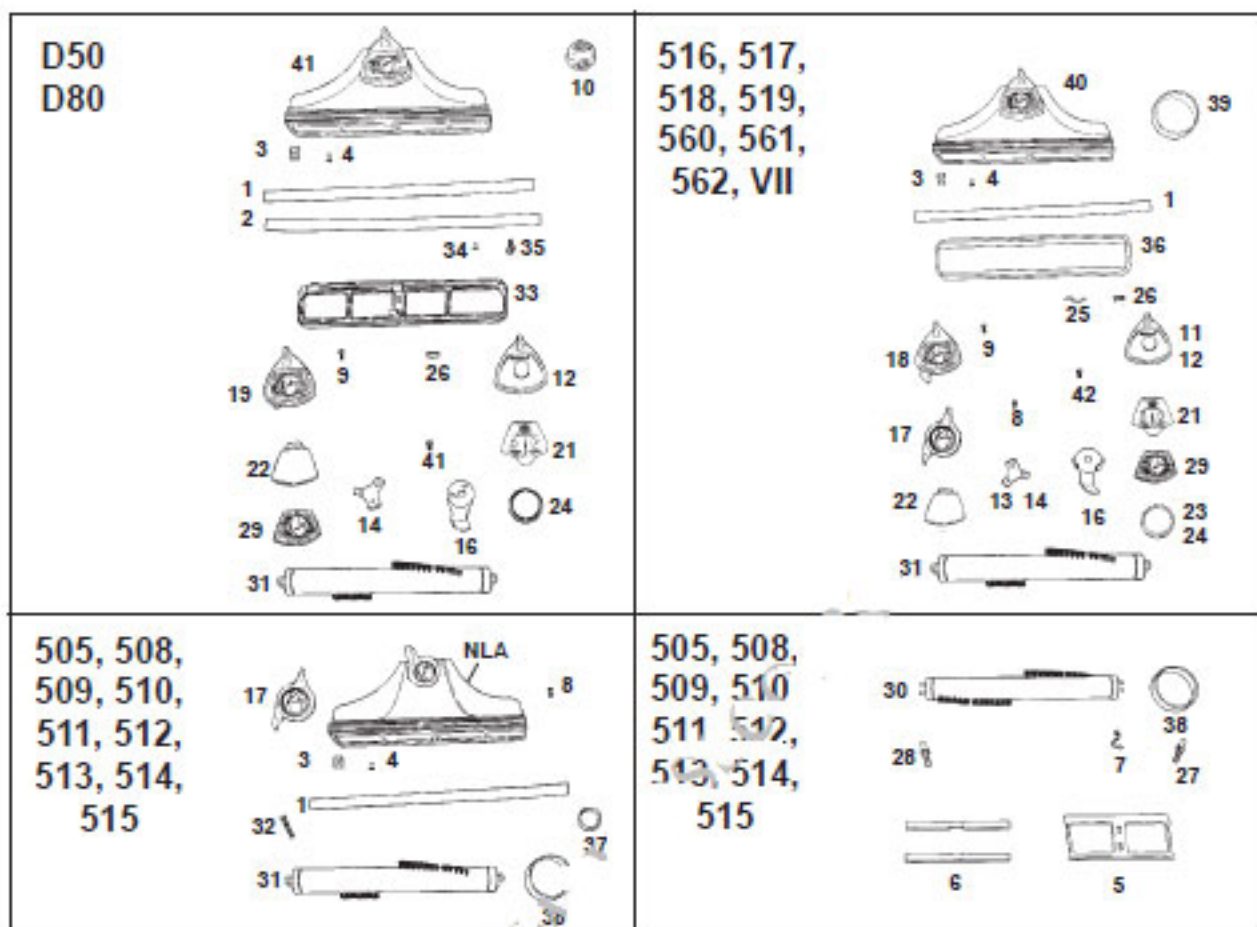

KIRBY Original

Rug Nozzle Models 505, 508, 509, 510, 511, 512, 513, 514, 515, 516, 517, 518, 519, 560, 561, 562, VII, D50, D80

KEY	PART NO.	DESCRIPTION
1	K-140462	Nozzle Bumper Tan
2	K-140467	Nozzle Bumper Green
3	K-1405	Nozzle Bumper Clamp
4	K-1408	Nozzle Bumper Rivet
5	K-1420	Rug Plate With Felt
6	K-1422	Rug Plate Felt
7	K-1423	Rug Plate Hinge
8	K-1430	Belt Lifter Stop Screw
9	K-143060	Belt Lifter Stop Screw
10	K-143179	Air Adjusting Plate
11	K-144060	Belt Lifter Casting
12	K-144062	Belt Lifter Casting
13	K-144156	Belt Lifter Cap Spring
14	K-144162	Belt Lifter Cap Spring
15	K-144260	Belt Lifter Hook
16	K-144273	Belt Lifter Hook
17	K-144356	Belt Lifter Complete
18	K-144360	Belt Lifter Complete
19	K-144365	Belt Lifter Complete
20	K-159565	Nozzle Complete Less Brush Tan
21	NLA	Belt Lifter Cover Label
22	K-145265	Belt Lifter Plastic Insert

KEY	PART NO.	DESCRIPTION
23	K-145460	Belt Lifter Bearing
24	K-145462	Belt Lifter Bearing
25	K-145560	Belt Lifter Insert Clip
26	NLA	Belt Lifter Insert Clip (Order K-145560)
27	K-1461	Brush Adjusting Screw Large
28	K-1463	Brush Adjusting Screw Small
29	K-146387	Belt Lifter Insert Label
30	K-1482	Brush Roll Complete 505-512
31	K-1525	Brush Roll Complete 513-D80
32	NLA	Brush Adjusting Screw
33	K-154456	Rug Plate and Gasket
34	K-1545	Headlight Bumper Rivet
35	K-1547	Rug Plate Hinge
36	K-1548	Rug Plate Gasket
37	K-155281	Brush Thread Guard
38	NLA	Brush Belt (Order K-159056)
39	K-159056	Brush Belt
40	K-159562	Nozzle Complete Less Brush Tan 516 - VII
41	K-159565	Nozzle Complete Less Brush Tan D50/D80
42	K-193281	Belt Lifter & Bag Clamp Screw

NLA = No Longer Available