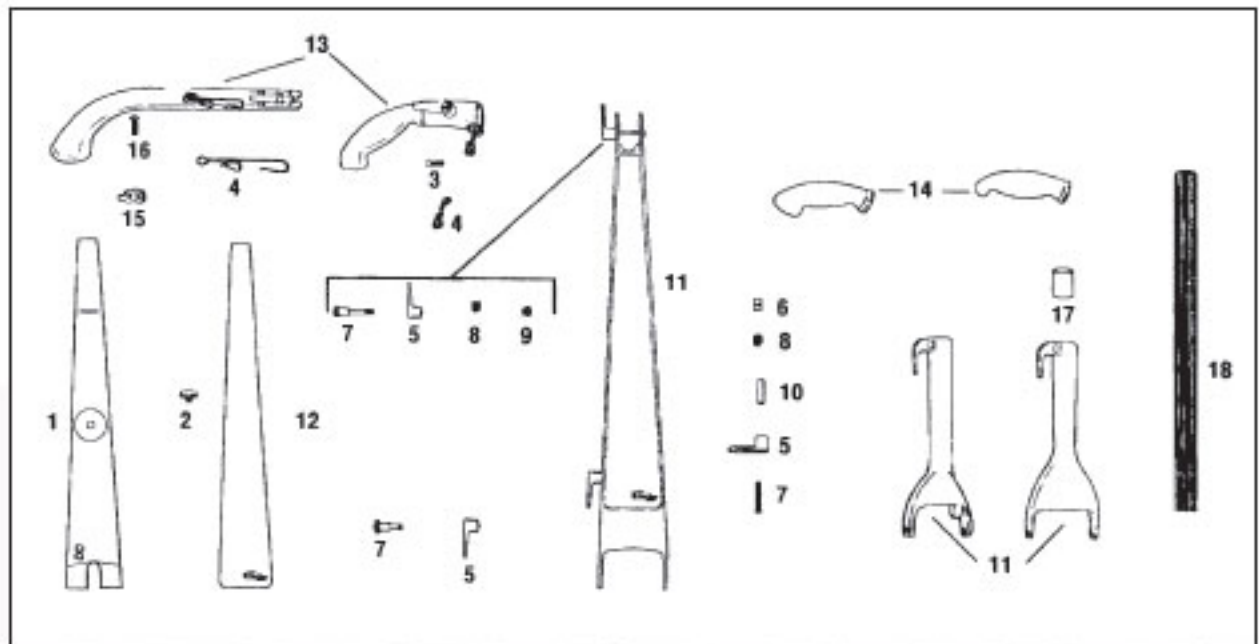

Original **KIRBY**

Handle Group 505-3CB

KEY	DESCRIPTION	505-508	516-517	DUAL 90 D90 (GREEN)	CLASSIC 1CR (BROWN)	OMEGA 1CB (ROSEWOOD)	CLASSIC III 2CB (RED)	TRADITION 3CB (BLUE)				
		509-510	518-519						511-512	560-561	513-514	562-VII
		515	D50									
1	Back Cover	N/A	N/A	N/A	K-174573	K-174573	K-174576	K-174579				
2	Back Cover Screw	N/A	N/A	N/A	K-174973	K-174973	K-174976	K-174979				
3	Clamp Screw	K-1714	K-1714	N/A	N/A	N/A	N/A	N/A				
4	Cord/Bag Hook	N/A	N/A	K-173676	K-173676	K-173676	K-173676	K-173676				
5	Cord Swivel Hook	K-1717	K-1717	K-173867	K-173867	K-173867	K-173876	K-173879				
6	Cord Swivel Hook Flat Nut	K-1708	K-1708	N/A	N/A	N/A	N/A	N/A				
7	Cord Swivel Hook Screw	K-1709	K-1709	K-174067	K-174067	K-174067	K-174067	K-174067				
8	Cord Swivel Hook Spring	K-1706	K-1706	K-174167	K-174167	K-174167	K-174167	K-174167				
9	Cord Swivel Hook Stud Nut	N/A	N/A	K-175168	K-175168	K-175168	K-175168	K-175168				
10	Cord Swivel Hook Tube	K-1707	K-1707	N/A	N/A	N/A	N/A	N/A				
11	Fork	K-1725	K-172556	K-173067	K-173073	K-173073	K-173076	K-175079				
12	Front Label	N/A	N/A	K-174367	K-174373	K-174373	K-174376	K-174379				
13	Grip Complete	K-172762	K-172762	K-173367	K-173369	K-173373	K-173377	K-173379				
14	Grip Cover	K-1712	K-171263	N/A	N/A	N/A	N/A	N/A				
15	Hook Retainer	N/A	N/A	K-175276	K-175276	K-175276	K-175276	K-175276				
16	Hook Retainer Screw	N/A	N/A	K-175376	K-175376	K-175376	K-175376	K-175376				
17	Insulator Cup	K-172159	K-172159	N/A	N/A	N/A	N/A	N/A				
18	Middle Tube	K-170058	K-170058	N/A	N/A	N/A	N/A	N/A				
19	Shoulder Hook Screw	N/A	N/A	K-174467	K-174467	K-174467	K-174467	K-174467				

KIRBY IS CONSOLIDATING PARTS
COLORS ON OLDER MODELS