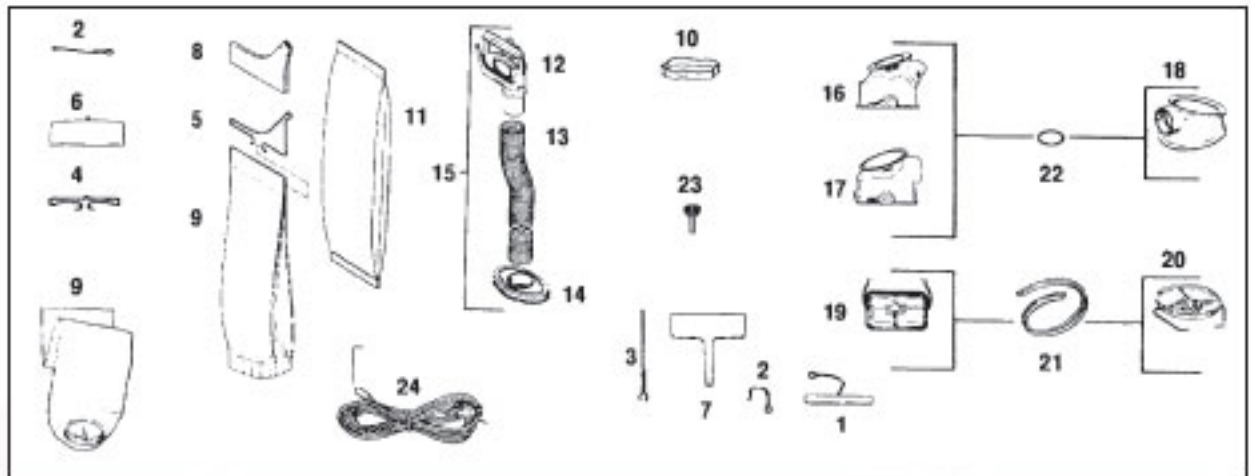

Original **KIRBY**

Emtor, Bag & Cord 505-3CB

Key	Description	Early*	D50 Tan	D80 Green	1CR Brown	1CB Rosewood	2CB Red	3CB Blue
1	Bag Clamp & Chain 505 - 561	K-1912						
2	Bag Chain & Loop 505 - 561	K-1913						
2	Bag Chain & Loop 562 - 1CB		K-191362	K-191362	K-191362	K-191362		
3	Bag Top Wire Loop						K-192173	
4	Top Bag Hanger	K-191782	K-191762	K-191762	K-191762	K-191762		
5	Top Bag Hanger						K-191776	K-191776
6	Top Bag Cover	K-191865	K-191865	K-191867	K-191869			
7	Top Bag Cover					K-191873		
8	Top Bag Cover						K-191876	K-191879
9	Cloth Bag Open Top	K-190062						
9	Cloth Bag W/Pocket		K-190065	K-190067	K-190073	K-190073	K-190077	K-190078
9	Cloth Bag Long Zipper							K-190079
10	Bag Guard	K-191682	K-191662	K-191667	K-191669	K-191684	K-191676	K-191679
11	Paper Bag 3 Pk							K-19067903
11	Paper Bag 9 Pk							NLA
12	Top Bag Adaptor							K-190479
13	Fill Tube							K-190379
14	Bottom Bag Adaptor							K-190179
15	Fill Tube Ass'y							K-189879
16	Emtor 505 - 515	K-1799						
17	Emtor 516 - D80	K-180082	K-180062	K-180062				
18	Emtor 1CR - 3CB				K-179978	K-179978	K-179978	K-179978
19	Emtor Tray Square	K-186062	K-186062	K-186067				
20	Emtor Tray Oval				K-186069	K-186073	K-186076	K-185979
21	Emtor Tray Felt	K-1861	K-1861	K-1861	K-186182	K-186182	K-186182	K-186182
22	Emtor Body Gasket	K-188056	K-188056	K-188056	K-188056	K-188056	K-188056	K-188056
23	Sweet Air Plug 505/561	K-182361						
24	Cord Ass'y	K-192062	K-192062	K-192067	K-192069	K-192073	K-192076	K-192079

* MODEL BREAKDOWNS VARY - SEE DESCRIPTION FOR MODEL
MANY EARLY RED AND GRAY PARTS ARE NO LONGER AVAILABLE.