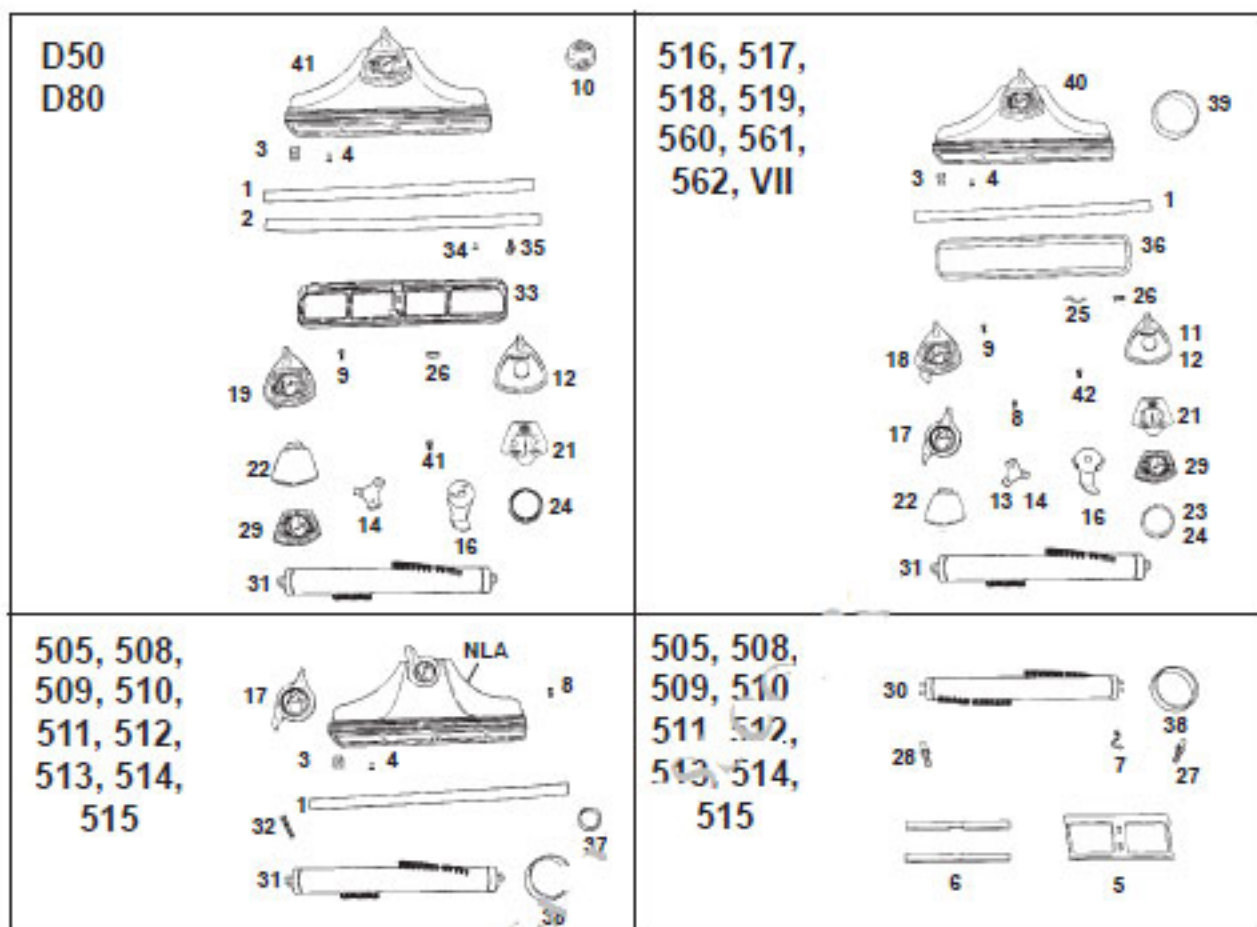

KIRBY Original

Rug Nozzle Models 505, 508, 509, 510, 511, 512, 513, 514, 515, 516, 517, 518, 519, 560, 561, 562, VII, D50, D80

KEY	PART NO.	DESCRIPTION	KEY	PART NO.	DESCRIPTION
1	K-140462	Nozzle Bumper Tan	23	K-145460	Belt Lifter Bearing
2	K-140467	Nozzle Bumper Green	24	K-145462	Belt Lifter Bearing
3	K-1405	Nozzle Bumper Clamp	25	K-145560	Belt Lifter Insert Clip
4	K-1408	Nozzle Bumper Rivet	26	NLA	Belt Lifter Insert Clip (Order K-145560)
5	K-1420	Rug Plate With Felt	27	K-1461	Brush Adjusting Screw Large
6	K-1422	Rug Plate Felt	28	K-1463	Brush Adjusting Screw Small
7	K-1423	Rug Plate Hinge	29	K-146387	Belt Lifter Insert Label
8	K-1430	Belt Lifter Stop Screw	30	K-1482	Brush Roll Complete 505-512
9	K-143060	Belt Lifter Stop Screw	31	K-1525	Brush Roll Complete 513-D80
10	K-143179	Air Adjusting Plate	32	NLA	Brush Adjusting Screw
11	K-144060	Belt Lifter Casting	33	K-154456	Rug Plate and Gasket
12	K-144062	Belt Lifter Casting	34	K-1545	Headlight Bumper Rivet
13	K-144156	Belt Lifter Cap Spring	35	K-1547	Rug Plate Hinge
14	K-144162	Belt Lifter Cap Spring	36	K-1548	Rug Plate Gasket
15	K-144260	Belt Lifter Hook	37	K-155281	Brush Thread Guard
16	K-144273	Belt Lifter Hook	38	NLA	Brush Belt (Order K-156056)
17	K-144356	Belt Lifter Complete	39	K-156056	Brush Belt
18	K-144360	Belt Lifter Complete	40	K-156562	Nozzle Complete
19	K-144365	Belt Lifter Complete			Less Brush Tan 516 - VII
20	K-156565	Nozzle Complete Less Brush Tan	41	K-156565	Nozzle Complete
21	NLA	Belt Lifter Cover Label			Less Brush Tan D50/D80
22	K-145265	Belt Lifter Plastic Insert	42	K-193281	Belt Lifter & Bag Clamp Screw