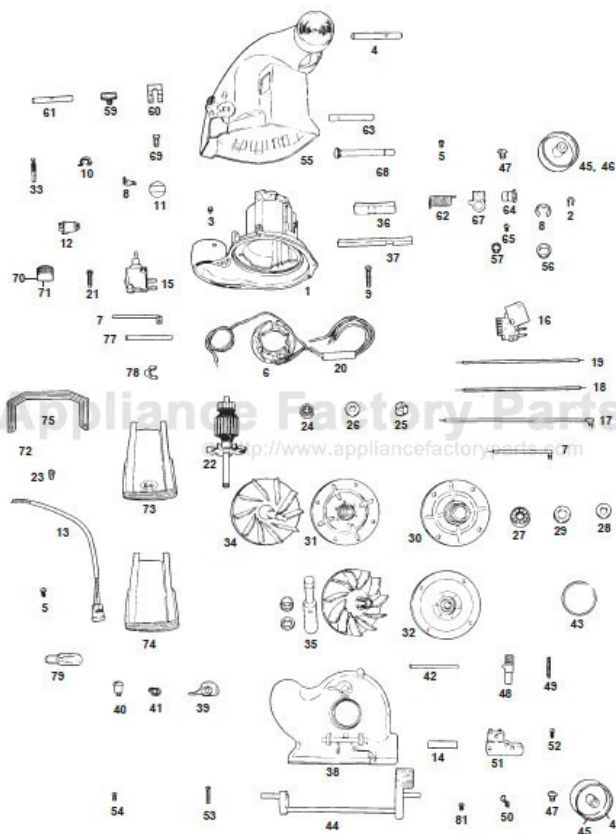

[Find Your Kirby Vacuum Cleaner Parts - Select From 64 Models](#)

----- Manual continues below part list -----