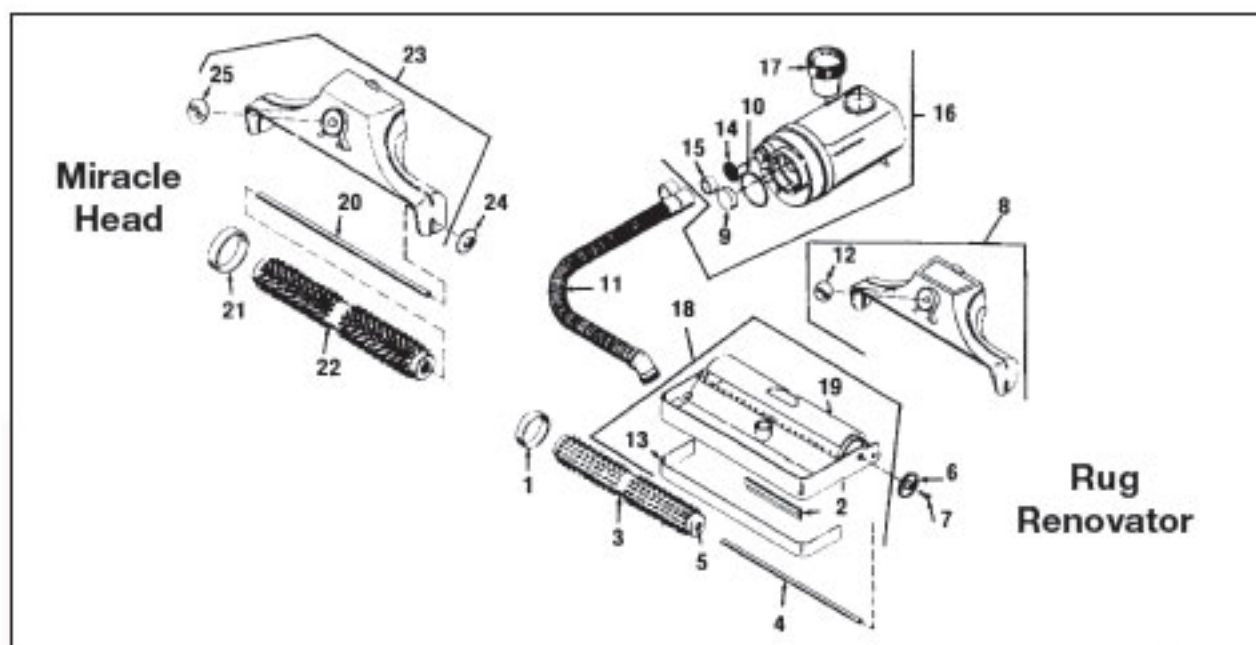

Original **KIRBY**

Miracle Head & Rug Renovator D50-2HD

KEY	DESCRIPTION	D50/ 1CR	1CB/ 3CB	1HD	2HD	2HD
1	Belt	K-301289	K-301289	K-301289	K-301289	K-301289
2	Belt Baffle Strip	K-305201	K-305201	K-305201	K-305201	K-305201
3	Brush Renovator	K-305864	K-305864	K-305864	K-305864	K-305864
4	Brush Axle	K-306187	K-306187	K-306187	K-306187	K-306187
5	Brush Bearing	K-305987	K-305987	K-305987	K-305987	K-305987
6	Bumper			K-306384	K-306384	K-306384
7	Bumper Screw			K-306264	K-306264	K-306264
8	Casting	K-303269	K-303269	K-303188	K-303188	K-303188
9	Filter Sponge	K-307364	K-307364	K-307364	K-307364	K-307364
10	Gasket	K-188087	K-188087	K-188087	K-188087	K-188087
11	Hose	K-308084	K-308084	K-308084	K-308084	K-308084
12	Label	N/A	K-303984	K-303981	K-303984	K-303988
13	Suds Leveler	K-305484	K-305484	K-305484	K-305484	K-305484
14	Suds Screen	K-307581	K-307581	K-307581	K-307581	K-307581
15	Suds Screen Retainer	K-307665	K-307665	K-307665	K-307665	K-307665
16	Tank Complete W/Cup	K-306784	K-306784	K-306784	K-306784	K-306784
17	Tank Cup	K-308984	K-308984	K-308984	K-308984	K-308984
18	Tray Less Brush	K-304784	K-304784	K-304784	K-304784	K-304784
19	RR Plastic Shield	K-304484	K-304484	K-304484	K-304484	K-304484
20	Axle Shaft	K-3020	K-3020	K-3020	K-3020	K-3020
21	Belt	K-301289	K-301289	K-301289	K-301289	K-301289
22	Brush Miracle Head	K-300965	K-300965	K-300965	K-300965	K-300965
23	Casting	NLA	NLA	K-303188	K-303188	K-303188
24	Casting 2CB/3CB		NLA			
	Bumper W/Screw	K-302179	K-302179			
	Bumper Only			K-306384	K-306384	K-306384
	Screw Only			K-306264	K-306264	K-306264
25	Belt Lifter Label		K-303988	K-303988	K-303988	K-303988

NLA = No Longer Available

KIRBY IS CONSOLIDATING PARTS
COLORS ON OLDER MODELS