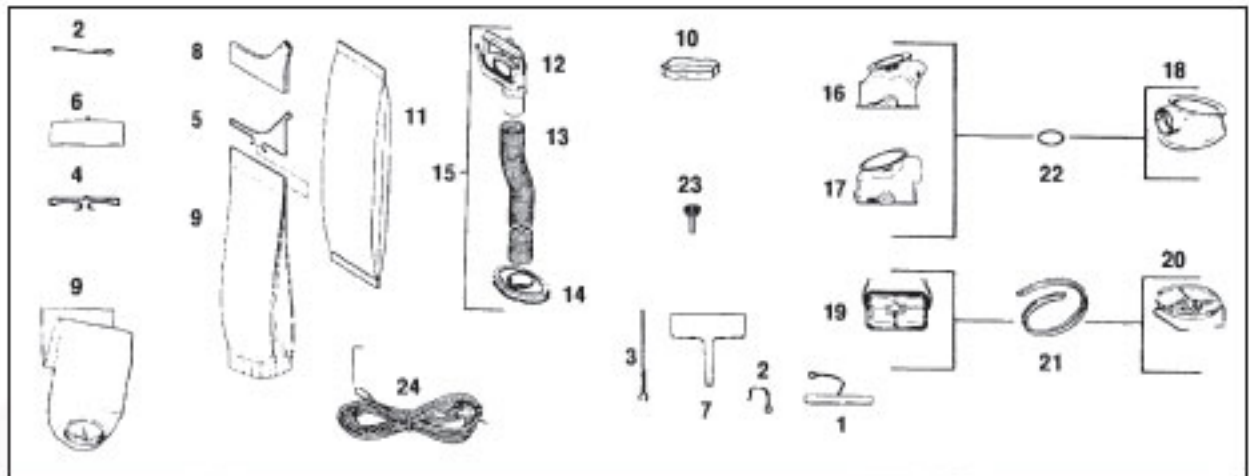

Original **KIRBY**

Emtor, Bag & Cord 505-3CB

Key	Description	Early*	D50 Tan	D80 Green	1CR Brown	1CB Rosewood	2CB Red	3CB Blue
1	Bag Clamp & Chain 505 - 561	K-1912						
2	Bag Chain & Loop 505 - 561	K-1913						
2	Bag Chain & Loop 562 - 1CB		K-191362	K-191362	K-191362	K-191362		
3	Bag Top Wire Loop						K-192173	
4	Top Bag Hanger	K-191782	K-191762	K-191762	K-191762	K-191762		
5	Top Bag Hanger						K-191776	K-191776
6	Top Bag Cover	K-191865	K-191865	K-191867	K-191869			
7	Top Bag Cover					K-191873		
8	Top Bag Cover						K-191876	K-191879
9	Cloth Bag Open Top	K-190062						
9	Cloth Bag W/Pocket		K-190065	K-190067	K-190073	K-190073	K-190077	K-190078 K-190079
9	Cloth Bag Long Zipper							K-190079
10	Bag Guard	K-191682	K-191662	K-191667	K-191669	K-191684	K-191676	K-191679
11	Paper Bag 3 Pk							K-19067903
11	Paper Bag 9 Pk							NLA
12	Top Bag Adaptor							K-190479
13	Fill Tube							K-190379
14	Bottom Bag Adaptor							K-190179
15	Fill Tube Ass'y							K-189879
16	Emtor 505 - 515	K-1799						
17	Emtor 516 - D80	K-180082	K-180062	K-180062				
18	Emtor 1CR - 3CB				K-179978	K-179978	K-179978	K-179978
19	Emtor Tray Square	K-186062	K-186062	K-186067				
20	Emtor Tray Oval				K-186069	K-186073	K-186076	K-185979
21	Emtor Tray Felt	K-1861	K-1861	K-1861	K-186182	K-186182	K-186182	K-186182
22	Emtor Body Gasket	K-188056	K-188056	K-188056	K-188056	K-188056	K-188056	K-188056
23	Sweet Air Plug 505/561	K-182361						
24	Cord Ass'y	K-192062	K-192062	K-192067	K-192069	K-192073	K-192076	K-192079

* MODEL BREAKDOWNS VARY - SEE DESCRIPTION FOR MODEL
MANY EARLY RED AND GRAY PARTS ARE NO LONGER AVAILABLE.