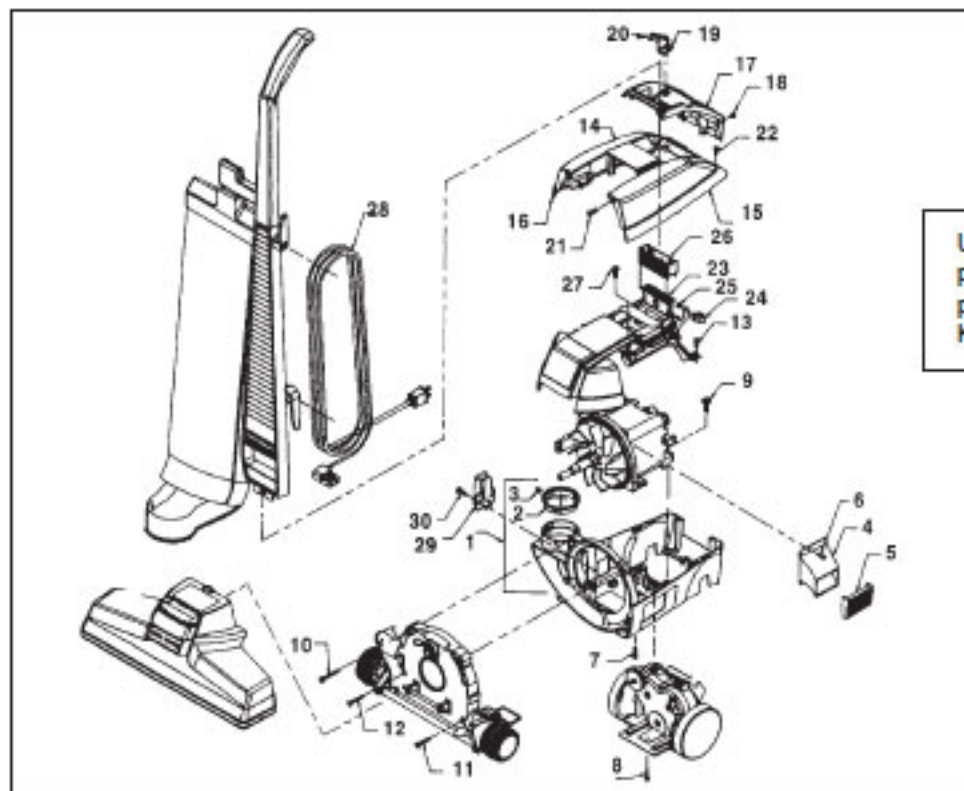

Use only KIRBY parts to insure top performance of KIRBY products.

KEY	PART NO.	DESCRIPTION	KEY	PART NO.	DESCRIPTION
1	K-604389*	Base Sub-Ass'y	17	K-111206	Scuff Plate Sentria
2	K-601989	O-Ring - Horn Adaptor	18	K-631689	Screw - Scuff Plate G3-Diamond Edition
3	K-100689	Rivet - Horn Adaptor	18	K-111206	Screw - Scuff Plate Sentria
4	K-106393	Exhaust Duct	19	NLA	Cord Clip & Tie
5	K-104189	Grill - Exhaust Duct G3	19	NLA	Cord Clip & Tie G4
5	K-104193	Grill - Exhaust Duct G4	20	K-232497	Screw - Cord Clip
5	K-104199	Grill - Exhaust Duct G5, G6	21	K-125389	Screw - Cover to Fan Case Front
5	K-104101	Grill - Exhaust Duct Ultimate G, Diamond Edition	22	K-232497	Screw - Cover to Base Rear
5	K-104106	Grill - Exhaust Duct Sentria	23	K-671901	Handle Pivot Spring Ass'y G3-Diamond Edition
6	K-148985	Screw - Exhaust Duct	23	K-671906	Handle Pivot Spring Ass'y Sentria
7	K-500090	Screw - Base to Motor	24	K-672489	Tilt Knob - Handle Pivot
8	K-500090	Screw - Power Drive to Base	25	K-673289	Screw - Tilt Knob G3
9	K-600289	Screw - Motor/Static Wire to Base	26	K-178689	Boot - Handle Pivot G3
10	K-134689	Screw - Fan Case to Base Top	26	K-178697	Boot - Handle Pivot G5
11	K-125089	Screw - Fan Case to Base Bottom	26	K-178699	Boot - Handle Pivot G4, G6, Ultimate G
12	K-125189	Screw - Fan Case Front Flat Head	26	K-178601	Boot - Handle Pivot Diamond Edition
13	K-232497	Screw - Slide Bracket to Base	26	K-178606	Boot - Handle Pivot Sentria
14	NLA	Cover W/Trim Strips	27	K-672389	Screw - Pivot Ass'y to Slide
15	K-630989	Cover Trim Strip - Left G3	28	K-192091	Cord, W/out Boot G3
15	K-630993	Cover Trim Strip - Left G4	28	K-192093	Cord W/Clip G4 Dark Gray
15	K-630997	Cover Trim Strip - Left G5	28	K-192097	Cord G5 Black Cherry
15	K-630999	Cover Trim Strip - Left G6	28	K-192099	Cord G6 Black
15	K-630901	Cover Trim Strip - Left Ultimate G, Diamond Edition	28	K-192001	Cord Ultimate G, Diamond Edition Light Gray
15	K-630906	Cover Trim Strip - Left Sentria	28	K-192006	Cord Sentria Dark Gray
16	K-630889	Cover Trim Strip - Right G3	29	K-196091	Cover - Cord Set G3
16	K-630893	Cover Trim Strip - Right G4	29	K-196093	Cover - Cord Set G4
16	K-630897	Cover Trim Strip - Right G5	29	K-196099	Cover - Cord Set G5, G6
16	K-630899	Cover Trim Strip - Right G6	29	K-196001	Cover - Cord Set Ultimate G, Diamond Edition
16	K-630801	Cover Trim Strip - Right Ultimate G, Diamond Edition	29	K-196006	Cover - Cord Set Sentria
16	K-630806	Cover Trim Strip - Right Sentria	30	NLA	Screw - Cord Cover (Order K-232497)
17	K-111290	Scuff Plate G3		K-233506	Screw - Cord Clip To Cover Shell Sentria
17	K-111295	Scuff Plate G4		K-233597	Screw - Cord Clip & Scuff Plate G3- G5
17	K-111297	Scuff Plate G5			
17	K-111299	Scuff Plate G6			
17	K-111201	Scuff Plate Ultimate G, Diamond Edition			