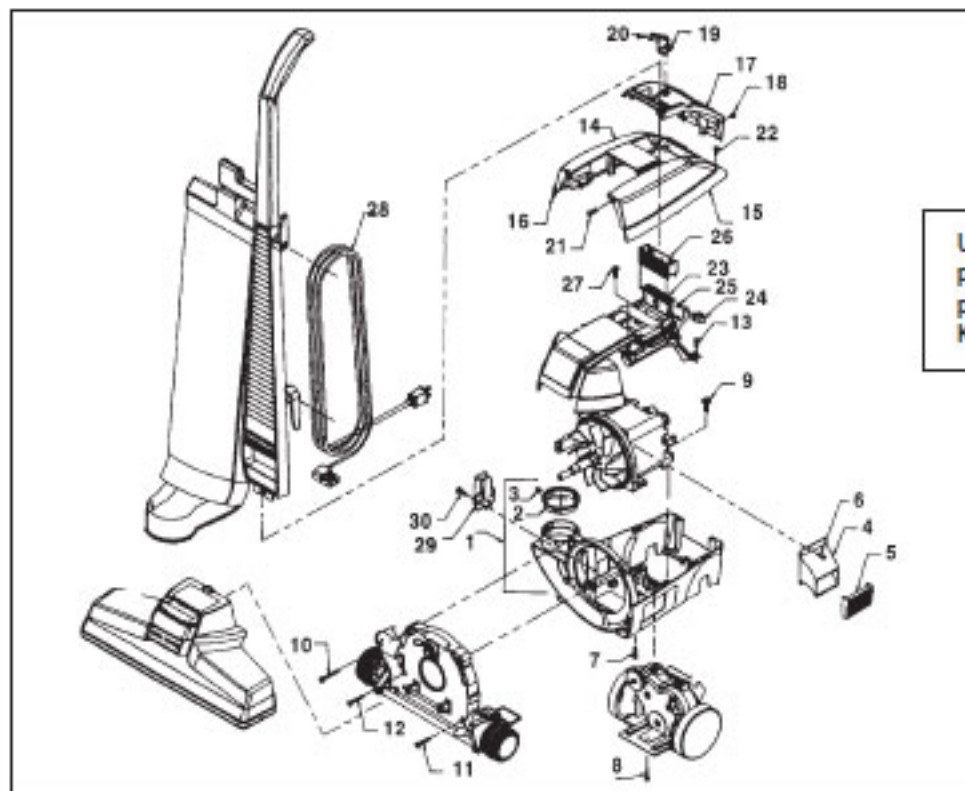

Use only KIRBY parts to insure top performance of KIRBY products.

KEY	PART NO.	DESCRIPTION	KEY	PART NO.	DESCRIPTION
1	K-604389*	Base Sub-Ass'y	17	K-111206	Scuff Plate Sentria
2	K-601989	O-Ring - Horn Adaptor	18	K-631689	Screw - Scuff Plate G3-Diamond Edition
3	K-100689	Rivet - Horn Adaptor	18	K-111206	Screw - Scuff Plate Sentria
4	K-106393	Exhaust Duct	19	NLA	Cord Clip & Tie
5	K-104189	Grill - Exhaust Duct G3	19	NLA	Cord Clip & Tie G4
5	K-104193	Grill - Exhaust Duct G4	20	K-232497	Screw - Cord Clip
5	K-104199	Grill - Exhaust Duct G5, G6	21	K-125389	Screw - Cover to Fan Case Front
5	K-104101	Grill - Exhaust Duct Ultimate G, Diamond Edition	22	K-232497	Screw - Cover to Base Rear
5	K-104106	Grill - Exhaust Duct Sentria	23	K-671901	Handle Pivot Spring Ass'y G3-Diamond Edition
6	K-148985	Screw - Exhaust Duct	23	K-671906	Handle Pivot Spring Ass'y Sentria
7	K-500090	Screw - Base to Motor	24	K-672489	Tilt Knob - Handle Pivot
8	K-500090	Screw - Power Drive to Base	25	K-673289	Screw - Tilt Knob G3
9	K-600289	Screw - Motor/Static Wire to Base	26	K-178689	Boot - Handle Pivot G3
10	K-134689	Screw - Fan Case to Base Top	26	K-178697	Boot - Handle Pivot G5
11	K-125089	Screw - Fan Case to Base Bottom	26	K-178699	Boot - Handle Pivot G4, G6, Ultimate G
12	K-125189	Screw - Fan Case Front Flat Head	26	K-178601	Boot - Handle Pivot Diamond Edition
13	K-232497	Screw - Slide Bracket to Base	26	K-178606	Boot - Handle Pivot Sentria
14	NLA	Cover W/Trim Strips	27	K-672389	Screw - Pivot Ass'y to Slide
15	K-630989	Cover Trim Strip - Left G3	28	K-192091	Cord, W/out Boot G3
15	K-630993	Cover Trim Strip - Left G4	28	K-192093	Cord W/Clip G4 Dark Gray
15	K-630997	Cover Trim Strip - Left G5	28	K-192097	Cord G5 Black Cherry
15	K-630999	Cover Trim Strip - Left G6	28	K-192099	Cord G6 Black
15	K-630901	Cover Trim Strip - Left Ultimate G, Diamond Edition	28	K-192001	Cord Ultimate G, Diamond Edition Light Gray
15	K-630906	Cover Trim Strip - Left Sentria	28	K-192006	Cord Sentria Dark Gray
16	K-630889	Cover Trim Strip - Right G3	29	K-196091	Cover - Cord Set G3
16	K-630893	Cover Trim Strip - Right G4	29	K-196093	Cover - Cord Set G4
16	K-630897	Cover Trim Strip - Right G5	29	K-196099	Cover - Cord Set G5, G6
16	K-630899	Cover Trim Strip - Right G6	29	K-196001	Cover - Cord Set Ultimate G, Diamond Edition
16	K-630801	Cover Trim Strip - Right Ultimate G, Diamond Edition	29	K-196006	Cover - Cord Set Sentria
16	K-630806	Cover Trim Strip - Right Sentria	30	NLA	Screw - Cord Cover (Order K-232497)
17	K-111290	Scuff Plate G3		K-233506	Screw - Cord Clip To Cover Shell Sentria
17	K-111295	Scuff Plate G4		K-233597	Screw - Cord Clip & Scuff Plate G3- G5
17	K-111297	Scuff Plate G5			
17	K-111299	Scuff Plate G6			
17	K-111201	Scuff Plate Ultimate G, Diamond Edition			