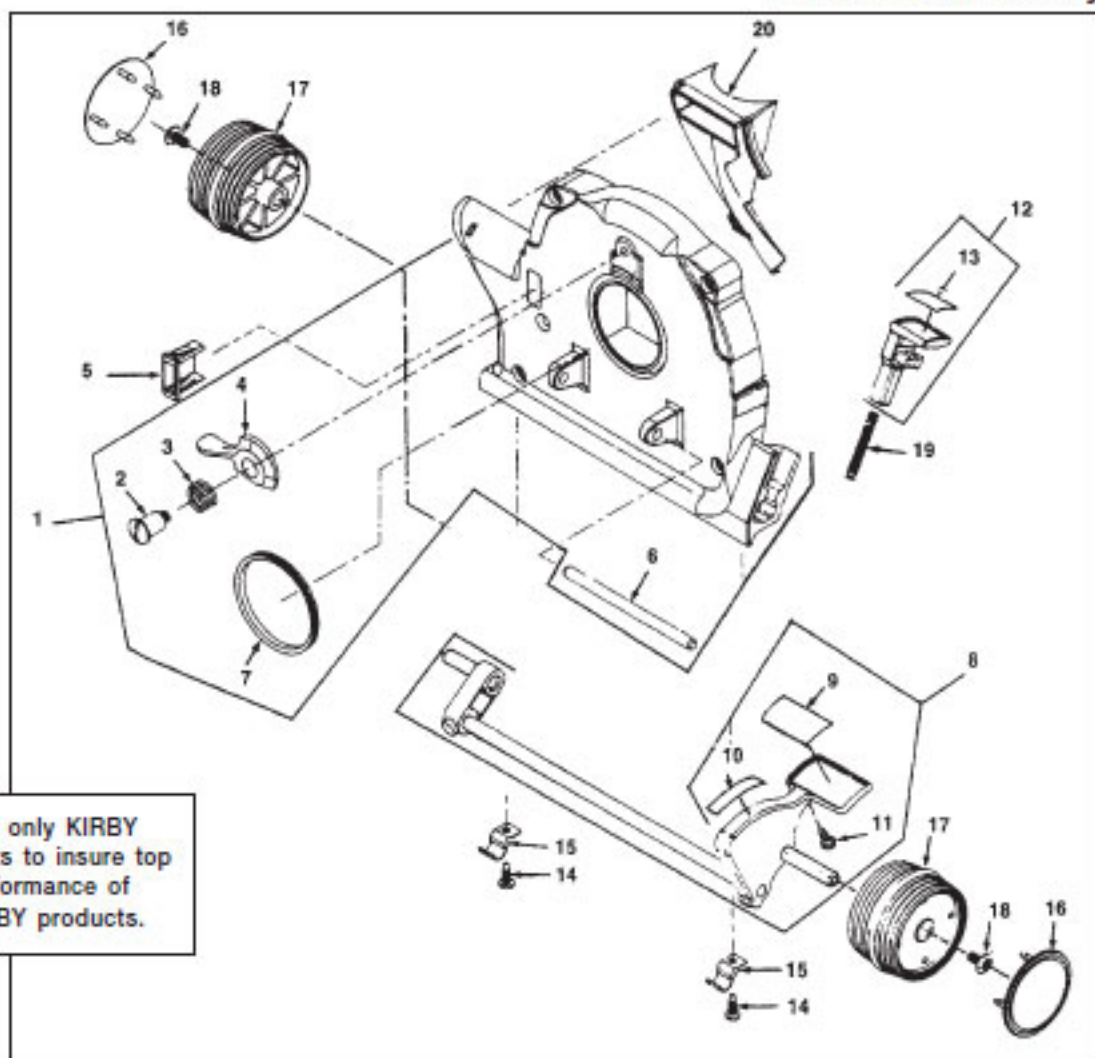

Original **KIRBY**

GENERATION 3, G4, G5, G6, ULTIMATE G, DIAMOND EDITION, SENTRYA Fan Case Assembly

Use only KIRBY parts to insure top performance of KIRBY products.

KEY	PART NO.	DESCRIPTION	KEY	PART NO.	DESCRIPTION
1	K-119789	Fan Case Ass'y G3-G4	12	K-631589	Ratchet Lock Ass'y
1	K-119797	Fan Case Ass'y G5-Sentrya	13	NLA	Label - Ratchet Lock G3
2	K-1211	Screw - Nozzle lock	13	NLA	Label - Ratchet Lock G4
3	K-1212	Spring - Nozzle Lock	14	K-193281	Screw - Front Shaft Clamp
4	K-121056	Lever - Nozzle Lock G3-G4	15	K-134073	Clamp - Front Shaft
4	K-121097	Lever - Nozzle Lock G5-Sentrya	16	K-131889	Hubcap - Front Wheel G3
5	K-610089	Bezel - Power Switch G3-G5	16	K-131893	Hubcap - Front Wheel G4
5	K-610099	Bezel - Power Switch G6-Diamond Edition	16	K-131897	Hubcap - Front Wheel G5
5	K-610006	Bezel - Power Switch Sentrya	16	K-131899	Hubcap - Front Wheel G6
6	K-121689	Nozzle Attaching Shaft	16	K-131801	Hubcap - Front Wheel Ultimate G-Diamond Edition
7	K-122068	Seal Ring G3-G4	16	K-131806	Hubcap - Front Wheel Sentrya
7	K-122097	Seal Ring G5-Sentrya	17	K-131993	Front Wheel G3, G4 Dark Gray
8	K-131689	Wheel Shaft Ass'y G3-Sentrya	17	K-131997	Front Wheel G5 Black Cherry
9	NLA	Label - Wheel Shaft Pedal G3	17	K-131999	Front Wheel G6 Black
9	K-130793	Label - Wheel Shaft Pedal G4	17	K-131901	Front Wheel Ultimate G, Diamond Edition Light Gray
10	NLA	Label - Height Adjustment G3	17	K-131906	Front Wheel Sentrya Dark Gray
10	K-632093	Label - Height Adjustment G4	18	K-1321	Screw - Front Wheel
10	K-633706	Label - Height Adjustment Sentrya	19	K-1331	Spring - Ratchet Lock
11	K-232497	Screw - Micro Adjustment	20	K-125489	Volute Deflector