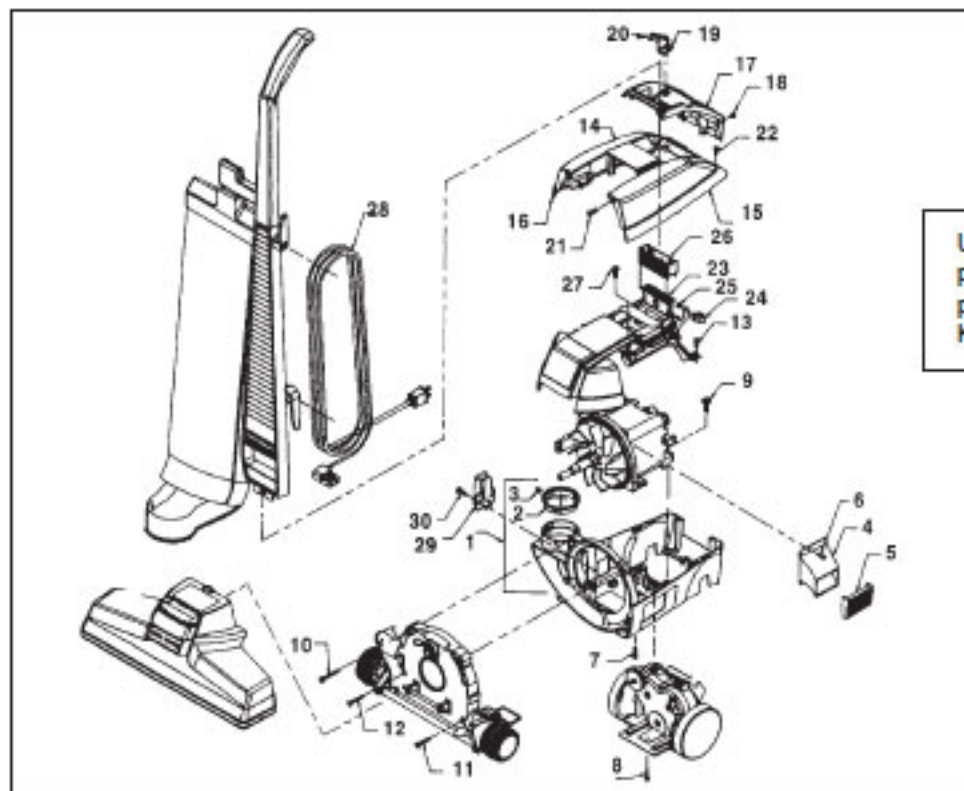

KIRBY Original

GENERATION 3, G4, G5, G6, ULTIMATE G, DIAMOND EDITION, SENTRIA

Use only KIRBY parts to insure top performance of KIRBY products.

KEY	PART NO.	DESCRIPTION	KEY	PART NO.	DESCRIPTION
1	K-604389*	Base Sub-Ass'y	17	K-111206	Scuff Plate Sentria
2	K-601989	O-Ring - Horn Adaptor	18	K-631689	Screw - Scuff Plate G3-Diamond Edition
3	K-100689	Rivet - Horn Adaptor	18	K-111206	Screw - Scuff Plate Sentria
4	K-106393	Exhaust Duct	19	NLA	Cord Clip & Tie
5	K-104189	Grill - Exhaust Duct G3	19	NLA	Cord Clip & Tie G4
5	K-104193	Grill - Exhaust Duct G4	20	K-232497	Screw - Cord Clip
5	K-104199	Grill - Exhaust Duct G5, G6	21	K-125389	Screw - Cover to Fan Case Front
5	K-104101	Grill - Exhaust Duct Ultimate G, Diamond Edition	22	K-232497	Screw - Cover to Base Rear
5	K-104106	Grill - Exhaust Duct Sentria	23	K-671901	Handle Pivot Spring Ass'y G3-Diamond Edition
6	K-148985	Screw - Exhaust Duct	23	K-671906	Handle Pivot Spring Ass'y Sentria
7	K-500090	Screw - Base to Motor	24	K-672489	Tilt Knob - Handle Pivot
8	K-500090	Screw - Power Drive to Base	25	K-673289	Screw - Tilt Knob G3
9	K-600289	Screw - Motor/Static Wire to Base	26	K-178689	Boot - Handle Pivot G3
10	K-134689	Screw - Fan Case to Base Top	26	K-178697	Boot - Handle Pivot G5
11	K-125089	Screw - Fan Case to Base Bottom	26	K-178699	Boot - Handle Pivot G4, G6, Ultimate G
12	K-125189	Screw - Fan Case Front Flat Head	26	K-178601	Boot - Handle Pivot Diamond Edition
13	K-232497	Screw - Slide Bracket to Base	26	K-178606	Boot - Handle Pivot Sentria
14	NLA	Cover W/Trim Strips	27	K-672389	Screw - Pivot Ass'y to Slide
15	K-630989	Cover Trim Strip - Left G3	28	K-192091	Cord, W/out Boot G3
15	K-630993	Cover Trim Strip - Left G4	28	K-192093	Cord W/Clip G4 Dark Gray
15	K-630997	Cover Trim Strip - Left G5	28	K-192097	Cord G5 Black Cherry
15	K-630999	Cover Trim Strip - Left G6	28	K-192099	Cord G6 Black
15	K-630901	Cover Trim Strip - Left Ultimate G, Diamond Edition	28	K-192001	Cord Ultimate G, Diamond Edition Light Gray
15	K-630906	Cover Trim Strip - Left Sentria	28	K-192006	Cord Sentria Dark Gray
16	K-630889	Cover Trim Strip - Right G3	29	K-196091	Cover - Cord Set G3
16	K-630893	Cover Trim Strip - Right G4	29	K-196093	Cover - Cord Set G4
16	K-630897	Cover Trim Strip - Right G5	29	K-196099	Cover - Cord Set G5, G6
16	K-630899	Cover Trim Strip - Right G6	29	K-196001	Cover - Cord Set Ultimate G, Diamond Edition
16	K-630801	Cover Trim Strip - Right Ultimate G, Diamond Edition	29	K-196006	Cover - Cord Set Sentria
16	K-630806	Cover Trim Strip - Right Sentria	30	NLA	Screw - Cord Cover (Order K-232497)
17	K-111290	Scuff Plate G3		K-233506	Screw - Cord Clip To Cover Shell Sentria
17	K-111295	Scuff Plate G4		K-233597	Screw - Cord Clip & Scuff Plate G3- G5
17	K-111297	Scuff Plate G5			
17	K-111299	Scuff Plate G6			
17	K-111201	Scuff Plate Ultimate G, Diamond Edition			

* SERIALIZED HOUSINGS ARE NOT CURRENTLY AVAILABLE FROM KIRBY