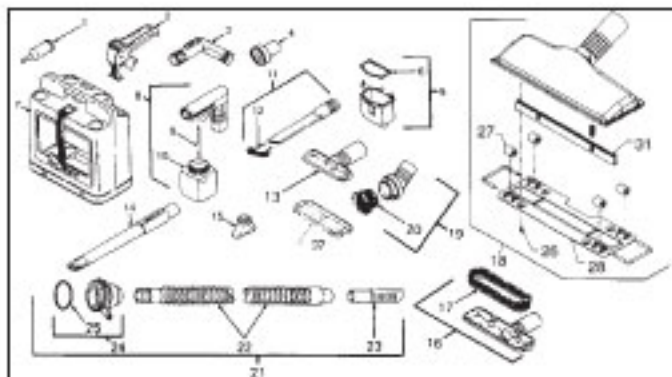

KIRBY Original

GENERATION 3-SENTRIA Attachments

Use only KIRBY parts to insure top performance of KIRBY products.