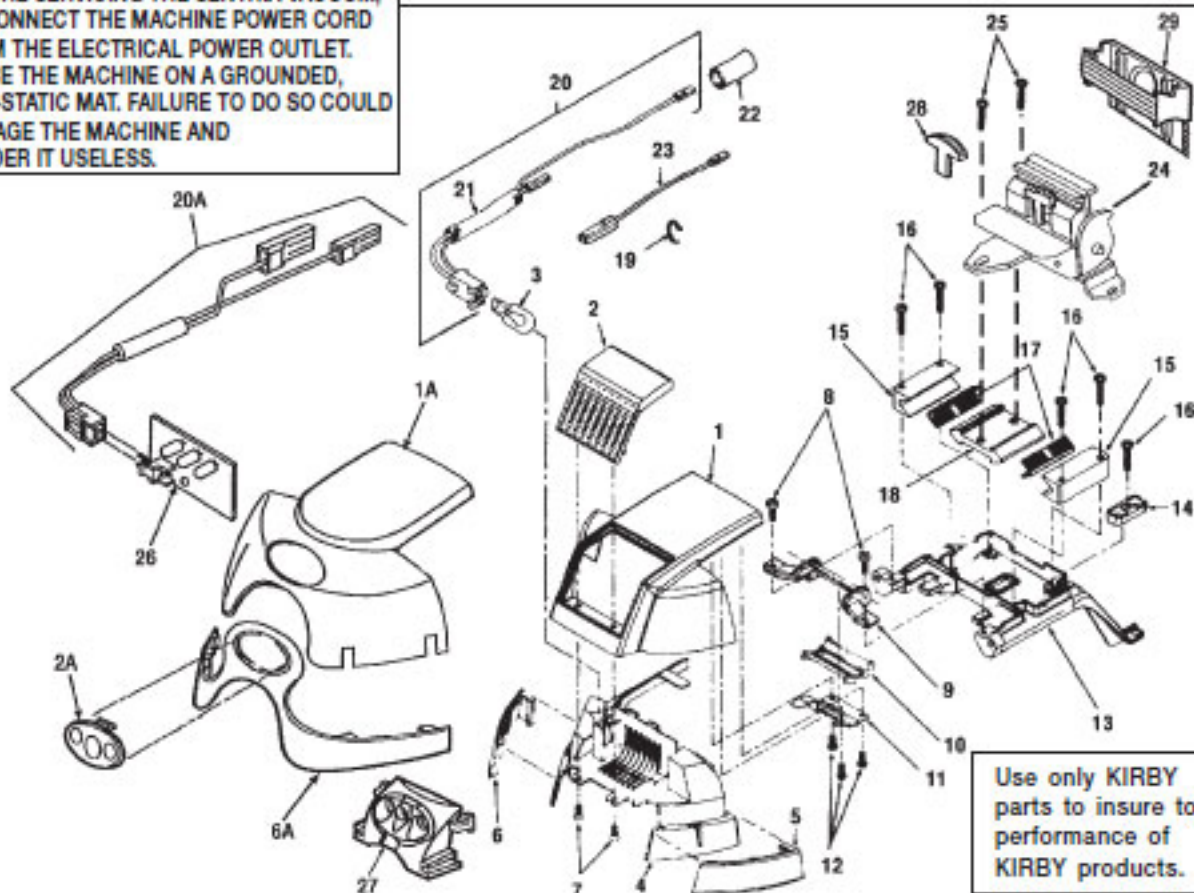

Original **KIRBY**

GENERATION 3, G4, G5, G6, ULTIMATE G, DIAMOND EDITION, SENTRIA Headlight Cap/Slide Bracket

BEFORE SERVICING THE SENTRIA VACUUM, DISCONNECT THE MACHINE POWER CORD FROM THE ELECTRICAL POWER OUTLET. PLACE THE MACHINE ON A GROUNDED, ANTI-STATIC MAT. FAILURE TO DO SO COULD DAMAGE THE MACHINE AND RENDER IT USELESS.

Use only KIRBY parts to insure top performance of KIRBY products.

KEY	PART NO.	DESCRIPTION
1	K-160089	Headlight Cap - Less Trim G3, G4
1	K-160097	Headlight Cap - Less Trim G5-Diamond Edition
1A	K-160006	Headlight Cap Sentria
2	K-108589	Lens - Headlight Cap G3, G4
2	K-108597	Lens - Headlight Cap G5-Diamond Edition
2A	K-108506	Lens - Headlight Cap Sentria
3	K-109289	Light Bulb
4	K-161790	Headlight Frame Bracket G3
4	K-161793	Headlight Frame Bracket G4
4	K-161797	Headlight Frame Bracket G5
4	K-161799	Headlight Frame Bracket G6-Diamond Edition
4	K-161706	Headlight Frame Bracket Sentria
5	NLA	Headlight Trim Strip - Left G3 (Order K-161790)
6	NLA	Headlight Trim Strip - Right G3 (Order K-161790)
6A	K-163506	Trim Strip - Headlight Cap Sentria
7	K-162689	Screw - Frame Bracket to Cap
8	NLA	Screw - Headlight Pivot to Slide Bracket (Order K-232497)
9	K-161389	Headlight Pivot Casting
10	K-161689	Bushing - Headlight Pivot

KEY	PART NO.	DESCRIPTION
11	K-162889	Plate - Headlight Pivot
12	K-102168	Screw - Plate to Headlight Pivot
13	K-170189	Slide Bracket Casting
14	K-179489	Wedge - Slide Adjustment
15	K-178789	Guide Block - Slide Bracket
16	K-675590	Screw - Guide and Wedge to Slide Bracket
17	K-178989	Roller Bearing Ass'y
18	K-676592	Slide W/Centering Spring Ass'y
19	K-608089	Cable Tie - Lead Wires
20	K-603889	Headlight Harness Ass'y G3-Diamond Edition
20A	K-603806	Headlight Harness Ass'y Sentria
21	K-660589	Insulator Sleeve - Black
22	K-606889	Insulator Sleeve - Clear
23	K-607189	Headlight Jumper Wire
24	K-671901	Handle Pivot Spring Ass'y G3-Diamond Edition
24	K-671906	Handle Pivot Spring Ass'y Sentria
25	K-672389	Screw - Pivot Ass'y To Slide
26	K-164306	LED Circuit Board - Headlight Cap Sentria
27	K-163906	LED Bracket - Headlight Cap Sentria
28	K-677506	Tilt Knob Sentria
29	K-178606	Rubber Boot - Handle Pivot Spring Sentria