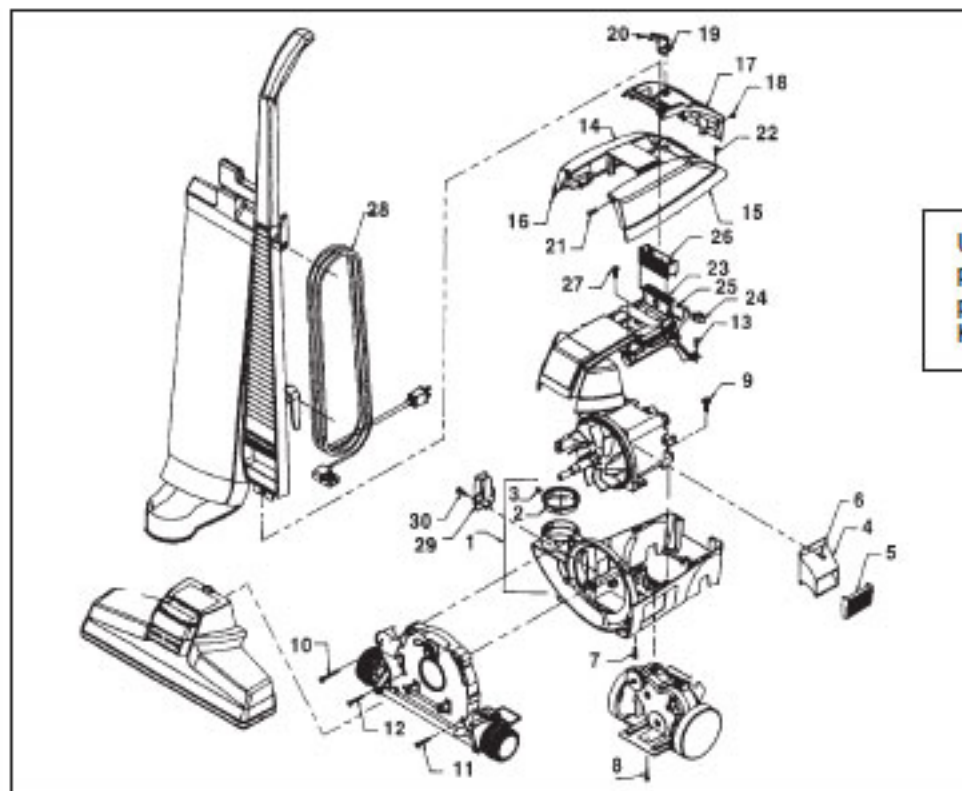

KIRBY Original

GENERATION 3, G4, G5, G6, ULTIMATE G, DIAMOND EDITION, SENTRIA

Use only KIRBY parts to insure top performance of KIRBY products.

KEY	PART NO.	DESCRIPTION	KEY	PART NO.	DESCRIPTION
1	K-604389*	Base Sub-Ass'y	17	K-111206	Scuff Plate Sentria
2	K-601989	O-Ring - Horn Adaptor	18	K-631689	Screw - Scuff Plate G3-Diamond Edition
3	K-100689	Rivet - Horn Adaptor	18	K-111206	Screw - Scuff Plate Sentria
4	K-106393	Exhaust Duct	19	NLA	Cord Clip & Tie
5	K-104189	Grill - Exhaust Duct G3	19	NLA	Cord Clip & Tie G4
5	K-104193	Grill - Exhaust Duct G4	20	K-232497	Screw - Cord Clip
5	K-104199	Grill - Exhaust Duct G5, G6	21	K-125389	Screw - Cover to Fan Case Front
5	K-104101	Grill - Exhaust Duct Ultimate G, Diamond Edition	22	K-232497	Screw - Cover to Base Rear
5	K-104106	Grill - Exhaust Duct Sentria	23	K-671901	Handle Pivot Spring Ass'y G3-Diamond Edition
6	K-148985	Screw - Exhaust Duct	23	K-671906	Handle Pivot Spring Ass'y Sentria
7	K-500090	Screw - Base to Motor	24	K-672489	Tilt Knob - Handle Pivot
8	K-500090	Screw - Power Drive to Base	25	K-673289	Screw - Tilt Knob G3
9	K-600289	Screw - Motor/Static Wire to Base	26	K-178689	Boot - Handle Pivot G3
10	K-134689	Screw - Fan Case to Base Top	26	K-178697	Boot - Handle Pivot G5
11	K-125089	Screw - Fan Case to Base Bottom	26	K-178699	Boot - Handle Pivot G4, G6, Ultimate G
12	K-125189	Screw - Fan Case Front Flat Head	26	K-178601	Boot - Handle Pivot Diamond Edition
13	K-232497	Screw - Slide Bracket to Base	26	K-178606	Boot - Handle Pivot Sentria
14	NLA	Cover W/Trim Strips	27	K-672389	Screw - Pivot Ass'y to Slide
15	K-630989	Cover Trim Strip - Left G3	28	K-192091	Cord, W/out Boot G3
15	K-630993	Cover Trim Strip - Left G4	28	K-192093	Cord W/Clip G4 Dark Gray
15	K-630997	Cover Trim Strip - Left G5	28	K-192097	Cord G5 Black Cherry
15	K-630999	Cover Trim Strip - Left G6	28	K-192099	Cord G6 Black
15	K-630901	Cover Trim Strip - Left Ultimate G, Diamond Edition	28	K-192001	Cord Ultimate G, Diamond Edition Light Gray
15	K-630906	Cover Trim Strip - Left Sentria	28	K-192006	Cord Sentria Dark Gray
16	K-630889	Cover Trim Strip - Right G3	29	K-196091	Cover - Cord Set G3
16	K-630893	Cover Trim Strip - Right G4	29	K-196093	Cover - Cord Set G4
16	K-630897	Cover Trim Strip - Right G5	29	K-196099	Cover - Cord Set G5, G6
16	K-630899	Cover Trim Strip - Right G6	29	K-196001	Cover - Cord Set Ultimate G, Diamond Edition
16	K-630801	Cover Trim Strip - Right Ultimate G, Diamond Edition	29	K-196006	Cover - Cord Set Sentria
16	K-630806	Cover Trim Strip - Right Sentria	30	NLA	Screw - Cord Cover (Order K-232497)
17	K-111290	Scuff Plate G3		K-233506	Screw - Cord Clip To Cover Shell Sentria
17	K-111295	Scuff Plate G4		K-233597	Screw - Cord Clip & Scuff Plate G3- G5
17	K-111297	Scuff Plate G5			
17	K-111299	Scuff Plate G6			
17	K-111201	Scuff Plate Ultimate G, Diamond Edition			