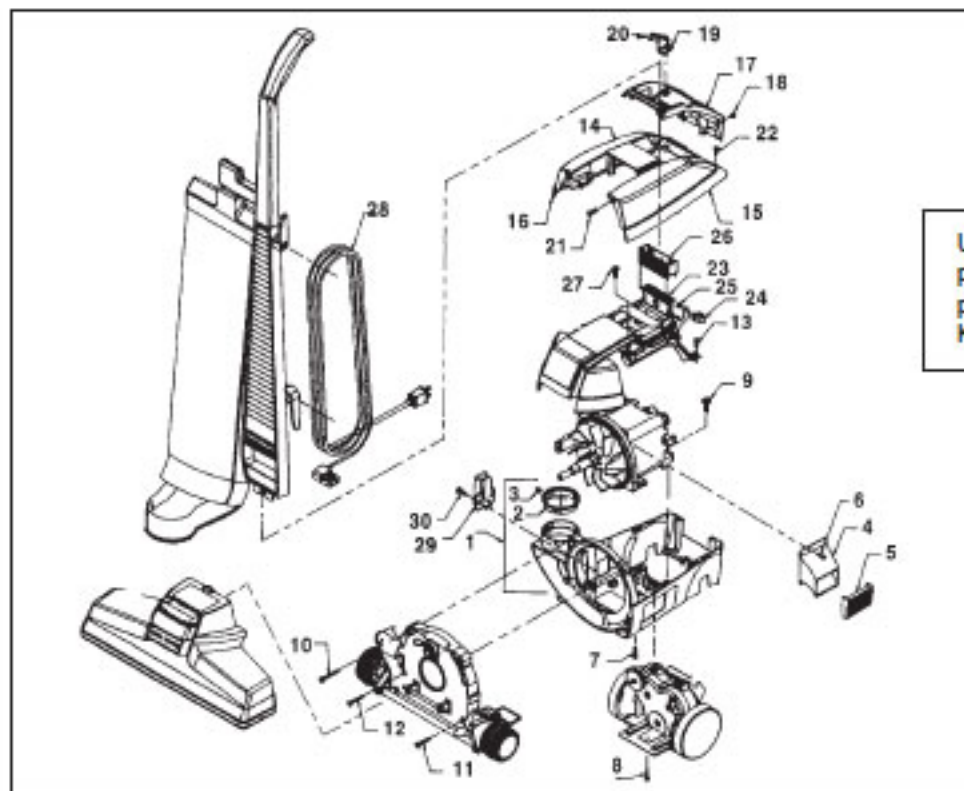

# KIRBY Original

GENERATION 3, G4, G5, G6, ULTIMATE G, DIAMOND EDITION, SENTRIA

Use only KIRBY parts to insure top performance of KIRBY products.

KEY	PART NO.	DESCRIPTION	KEY	PART NO.	DESCRIPTION
1	K-604389*	Base Sub-Ass'y	17	K-111206	Scuff Plate Sentria
2	K-601989	O-Ring - Horn Adaptor	18	K-631689	Screw - Scuff Plate G3-Diamond Edition
3	K-100689	Rivet - Horn Adaptor	18	K-111206	Screw - Scuff Plate Sentria
4	K-106393	Exhaust Duct	19	NLA	Cord Clip & Tie
5	K-104189	Grill - Exhaust Duct G3	19	NLA	Cord Clip & Tie G4
5	K-104193	Grill - Exhaust Duct G4	20	K-232497	Screw - Cord Clip
5	K-104199	Grill - Exhaust Duct G5, G6	21	K-125389	Screw - Cover to Fan Case Front
5	K-104101	Grill - Exhaust Duct Ultimate G, Diamond Edition	22	K-232497	Screw - Cover to Base Rear
5	K-104106	Grill - Exhaust Duct Sentria	23	K-671901	Handle Pivot Spring Ass'y G3-Diamond Edition
6	K-148985	Screw - Exhaust Duct	23	K-671906	Handle Pivot Spring Ass'y Sentria
7	K-500090	Screw - Base to Motor	24	K-672489	Tilt Knob - Handle Pivot
8	K-500090	Screw - Power Drive to Base	25	K-673289	Screw - Tilt Knob G3
9	K-600289	Screw - Motor/Static Wire to Base	26	K-178689	Boot - Handle Pivot G3
10	K-134689	Screw - Fan Case to Base Top	26	K-178697	Boot - Handle Pivot G5
11	K-125089	Screw - Fan Case to Base Bottom	26	K-178699	Boot - Handle Pivot G4, G6, Ultimate G
12	K-125189	Screw - Fan Case Front Flat Head	26	K-178601	Boot - Handle Pivot Diamond Edition
13	K-232497	Screw - Slide Bracket to Base	26	K-178606	Boot - Handle Pivot Sentria
14	NLA	Cover W/Trim Strips	27	K-672389	Screw - Pivot Ass'y to Slide
15	K-630989	Cover Trim Strip - Left G3	28	K-192091	Cord, W/out Boot G3
15	K-630993	Cover Trim Strip - Left G4	28	K-192093	Cord W/Clip G4 Dark Gray
15	K-630997	Cover Trim Strip - Left G5	28	K-192097	Cord G5 Black Cherry
15	K-630999	Cover Trim Strip - Left G6	28	K-192099	Cord G6 Black
15	K-630901	Cover Trim Strip - Left Ultimate G, Diamond Edition	28	K-192001	Cord Ultimate G, Diamond Edition Light Gray
15	K-630906	Cover Trim Strip - Left Sentria	28	K-192006	Cord Sentria Dark Gray
16	K-630889	Cover Trim Strip - Right G3	29	K-196091	Cover - Cord Set G3
16	K-630893	Cover Trim Strip - Right G4	29	K-196093	Cover - Cord Set G4
16	K-630897	Cover Trim Strip - Right G5	29	K-196099	Cover - Cord Set G5, G6
16	K-630899	Cover Trim Strip - Right G6	29	K-196001	Cover - Cord Set Ultimate G, Diamond Edition
16	K-630801	Cover Trim Strip - Right Ultimate G, Diamond Edition	29	K-196006	Cover - Cord Set Sentria
16	K-630806	Cover Trim Strip - Right Sentria	30	NLA	Screw - Cord Cover (Order K-232497)
17	K-111290	Scuff Plate G3		K-233506	Screw - Cord Clip To Cover Shell Sentria
17	K-111295	Scuff Plate G4		K-233597	Screw - Cord Clip & Scuff Plate G3- G5
17	K-111297	Scuff Plate G5			
17	K-111299	Scuff Plate G6			
17	K-111201	Scuff Plate Ultimate G, Diamond Edition			