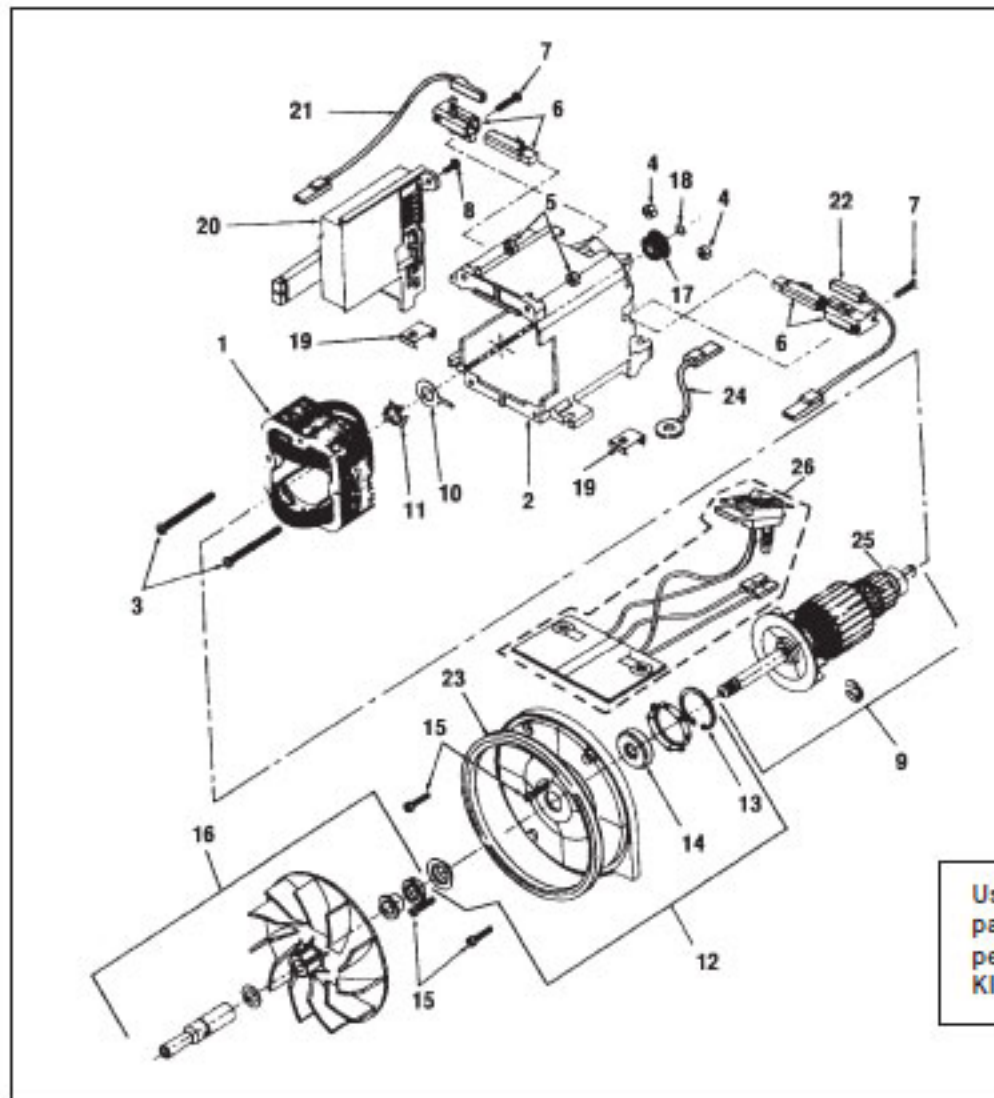

KIRBY Original

GENERATION 3, G4, G5, G6, ULTIMATE G, DIAMOND EDITION, SENTRIA Motor Unit Assembly

Use only KIRBY parts to insure top performance of KIRBY products.

KEY	PART NO.	DESCRIPTION	KEY	PART NO.	DESCRIPTION
	K-101396	Motor Ass'y G3-Sentria	14	K-116073	Front Bearing
1	K-103989	Field Coil	15	K-600189	Screw - Bearing Plate to Motor Housing
2	K-100189	Motor Housing	16	K-119092	Fan Ass'y
3	K-104689	Screw - Motor Field	17	K-243503	Sprocket Gear - Motor G3-Ultimate G
4	K-600589	Nut - Field Screw	17	K-550603	Sprocket Gear - Motor Diamond Edition, Sentria
5	K-600589	Nut - Bearing Plate to Motor Housing	18	K-556489	Clip - Motor Drive
6	K-107189	Brush Holder W/Brush	19	K-602289	Clip - Motor Housing
7	K-107989	Screw - Brush Cartridge	20	K-110590	Power Switch G3-Sentria
8	K-148985	Screw - Power Switch to Motor Housing	21	K-602889	Brush Lead Ass'y - Right
9	K-114789	Armature (W/Rear Bearing)	22	K-602989	Brush Lead Ass'y - Left
10	K-601889	Static Washer	23	K-600389	Motor Seal
11	K-115674	Finger Spring	24	K-603589	Static Wire Ass'y
12	K-105789	Bearing Plate Ass'y	25	K-115573	Rear Bearing
13	K-101076	Ring Retainer - Bearing Plate	26	K-632703	Switch, Attachment Speed With Circuit Board Diamond Edition