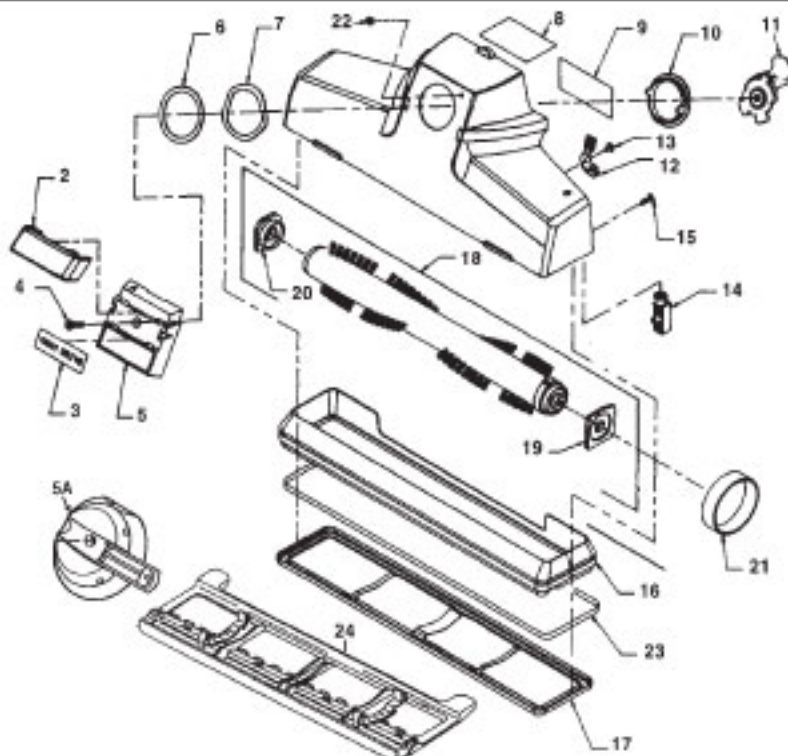

Original **KIRBY**

GENERATION 3, G4, G5, G6, ULTIMATE G, DIAMOND EDITION, SENTRIA Floor Nozzle Assembly

Use only KIRBY parts to insure top performance of KIRBY products.

KEY	PART NO.	DESCRIPTION	KEY	PART NO.	DESCRIPTION
	K-141690	Nozzle Ass'y Less Brush and Belt G3	14	K-640393	BPI Ass'y
	K-141693	Nozzle Ass'y Less Brush and Belt G4	15	K-148985	Screw - BPI Ass'y
	K-141697	Nozzle Ass'y Less Brush and Belt G5	16	K-140489	Nozzle Bumper G3
	K-141699	Nozzle Ass'y Less Brush and Belt G6	16	K-140493	Nozzle Bumper G4
	K-141602	Nozzle Ass'y Less Brush and Belt Ultimate G, Diamond Edition	16	K-140497	Nozzle Bumper G5
	K-141606*	Nozzle Ass'y Less Brush & Belt Sentria	16	K-140499	Nozzle Bumper G6
2	K-144089	Trim Strip - Belt Lifter G3	16	K-140401	Nozzle Bumper Ultimate G, Diamond Edition
3	K-673689	Label - Tech Drive G3	16	K-140406	Nozzle Bumper Sentria
3	K-673693	Label - Belt Lifter G4 Rectangle Shape	17	K-152689	Rug Plate
3	K-673697	Label - Belt Lifter G5 Trapezoid Shape	18	K-156293	Brushroll Ass'y Ball Bearing G3, G4
3	K-673699	Label - Belt Lifter G6 Trapezoid Shape	18	K-152502	Brushroll Ass'y Ball Bearing G5-Ultimate G
4	K-640489	Screw - Belt Lifter G3-G6	18	K-152505	Brushroll Ass'y Ball Bearing Diamond Edition & Sentria
4	K-232501	Screw Belt Lifter Ultimate G-Sentria	19	K-156390	Brush End Cap - Small G3
5	K-144089	Belt Lifter Body W/Arrow Labels G3	19	K-156393	Brush End Cap - Small G4-Sentria
5	K-144093	Belt Lifter Body G4 W/Label	20	K-156490	Brush End Cap - Large G3
5	K-159297	Belt Lifter Body G5 W/Label	20	K-156493	Brush End Cap - Large G4-Sentria
5	K-159299	Belt Lifter G6 W/Label	21	K-301291	Belt
5	K-159201	Belt Lifter Ultimate G, Diamond Edition	22	K-143081	Stop Rivet - Belt Lifter (Not Available)
5A	K-159206	Belt Lifter Body Sentria	23	NLA	Accent Strip - Bumper G3 (Order K-140489)
6	K-144681	Flat Washer - Belt Lifter	23	NLA	Accent Strip - Bumper G4 (Order K-140493)
7	K-144181	Spring Washer - Belt Lifter		K-640989	Label - Arrow (Melon)
8	K-146601	Label - Belt Lifter Instructions G3-Ultimate G		K-640889	Label - Arrow (Green)
8	K-146606	Label - Belt Lifter Instructions Sentria	24	NLA	Bare Floor Pad G3 (Order K-205901)
9	K-149801	Label - Brush Adjustment G3-Diamond Edition	24	K-205999	Bare Floor Pad G4-G6
9	K-149806	Label Brush Adjustment Sentria	25	K-205901	Bare Floor Pad Ultimate G, Diamond Edition
10	K-145481	Bearing - Belt Lifter			
11	K-144291	Hook - Belt Lifter			
12	K-640689	Latch Ass'y			
13	K-141381	Rivet - Latch Ass'y			

* NOT CURRENTLY AVAILABLE.
CALL FOR CURRENT STATUS