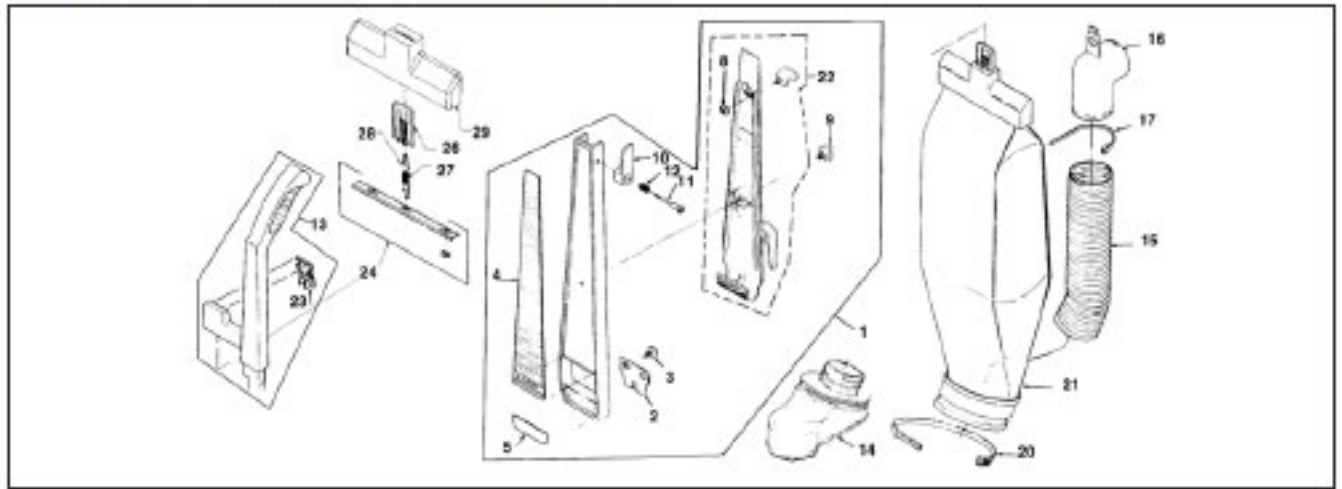

KIRBY Original

GENERATION 3, G4, G5, G6, ULTIMATE G, DIAMOND EDITION, SENTRIA
Handle Assembly, Mini Emtor and Bag

KEY	PART NO.	DESCRIPTION	KEY	PART NO.	DESCRIPTION
1	K-175090	Handle Fork Ass'y G3	16	K-190484	Top Adapter - Fill Tube Wire Reinforced
1	K-175093	Handle Fork Ass'y G4	16	K-190499	Top Adapter - Fill Tube Crushproof
1	K-175097	Handle Fork Ass'y G5			G6-Sentria
1	K-175099	Handle Fork Ass'y G6	17	K-191182	Tube Tie
1	K-175001	Handle Fork Ass'y Ultimate G	20	K-196599	Bag Clamp - Mini Emtor G4-G6
1	K-175003	Handle Fork Ass'y Diamond Edition	20	K-196501	Bag Clamp - Mini Emtor G3
1	K-175006	Handle Fork Ass'y Sentria			Ultimate G, Diamond Edition
2	K-672189	Latch Plate	20	K-196506	Bag Clamp - Mini Emtor Sentria
3	K-170489	Screw - Latch Plate	21	K-190089	Bag Ass'y (W/Bag Top Cover Ass'y) G3
4	K-174390	Label - Handle Fork G3	21	K-190094	Bag Ass'y W/Latch G4
4	K-174393	Label - Handle Fork G4	21	K-190097	Bag Ass'y W/Latch G5
4	K-174397	Label - Handle Fork G5	21	K-190099	Bag Ass'y W/Latch G6
4	K-174399	Label - Handle Fork G6	21	K-190001	Bag Ass'y W/Latch Ultimate G
4	K-174301	Label - Handle Fork Ultimate G	21	K-190003	Bag Ass'y W/Latch Diamond Edition
4	K-174303	Label - Handle Fork Diamond Edition	21	K-190007*	Bag Ass'y W/Latch Sentria
5	K-673589	Lower Label - Handle Fork	22	K-673789	Rear Cover Ass'y G3
6	K-675189	Retainer Ring - Strain Relief	22	K-673793	Rear Cover Ass'y G4
9	K-174989	Screw - Rear Cover G3	22	K-673797	Rear Cover Ass'y G5
9	K-174984	Screw - Rear Cover G4 - G6	22	K-673799	Rear Cover Ass'y G6
9	K-174901	Screw - Rear Cover Ultimate G-Diamond Ed.	22	K-673701	Rear Cover Ass'y
10	K-173889	Cord Hook Swivel G3			Ultimate G-Diamond Edition
10	K-173893	Cord Hook Swivel G4	22	K-673706	Rear Cover Ass'y Sentria
10	K-173897	Cord Hook Swivel G5	23	K-672089	Bag Release Button - Handle Grip G3
10	K-173899	Cord Hook Swivel G6	23	K-672093	Bag Release Button - Handle Grip G4
10	K-173801	Cord Hook Swivel Ultimate G-Diamond Ed.	23	K-672097	Bag Release Button - Handle Grip G5
10	K-173806	Cord Hook Swivel Sentria	23	K-672099	Bag Release Button - Handle Grip G6
11	K-174091	Screw - Cord Hook Swivel	23	K-672001	Bag Release Button
		G3-Diamond Edition			Ultimate G, Diamond Edition
11	K-174006	Screw - Cord Hook Swivel Sentria	23	K-672006	Bag Release Button Sentria
12	K-174167	Spring - Cord Hook Swivel	24	K-196189	Bag Hanger Bar Ass'y
13	K-173389	Handle Grip Ass'y G3	26	K-196489	Latch - Bag Top G3
13	K-675793	Handle Grip Ass'y G4	26	K-196499	Latch - Bag Top G4-G6
13	K-675797	Handle Grip Ass'y G5	26	K-196401	Latch - Bag Top Ultimate G
13	K-675799	Handle Grip Ass'y G6	26	K-196406	Latch - Bag Top Sentria
13	K-675701	Handle Grip Ass'y Ultimate G-Diamond Ed.	27	K-196789	Spring - Bag Top
			28	K-196889	Hook - Bag Top
13	K-675706	Handle Grip Ass'y Sentria	29	K-191889	Bag Top Cover G3
14	K-186989	Mini Emtor G3	29	K-191892	Bag Top Cover G4
14	K-199493	Mini Emtor With Fill Tube Ass'y G4	29	K-191897	Bag Top Cover G5
14	K-199497	Mini Emtor With Fill Tube Ass'y G5	29	K-191899	Bag Top Cover G6
14	K-185899	Mini Emtor With Fill Tube Ass'y G6	29	K-191801	Bag Top Cover Ultimate G,
14	K-185801	Mini Emtor With Fill Tube Ass'y			Diamond Edition
		Ultimate G, Diamond Edition	29	K-191806	Bag Top Cover Sentria
14	K-185806	Mini Emtor With Fill Tube Ass'y Sentria			Bezel - Handle Fork Sentria
15	K-190384	Fill Tube			Screw - Handle Fork Bezel Sentria
15	K-190399	Fill Tube, Crushproof Snap Type			
		G3-Diamond Edition