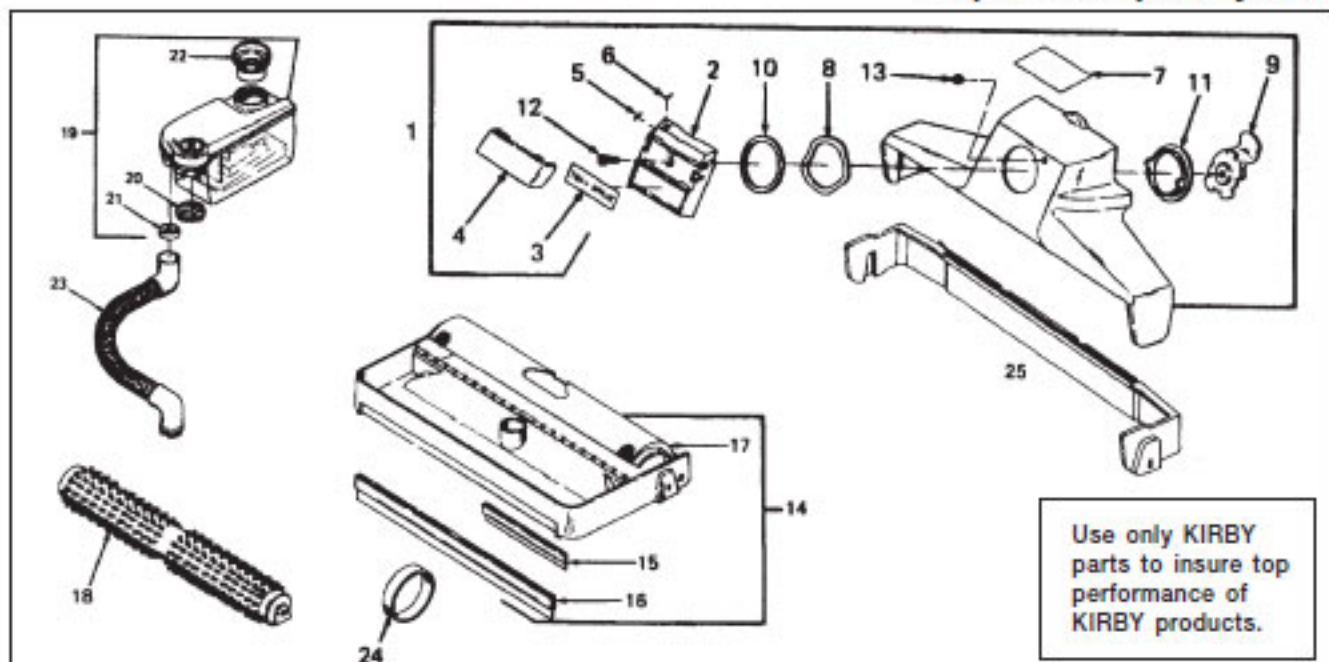

Original **KIRBY**

GENERATION 3, G4, G5, G6, ULTIMATE G, DIAMOND EDITION, SENTRIA Carpet Shampoo System

KEY	PART NO.	DESCRIPTION	KEY	PART NO.	DESCRIPTION
1	K-303189	Carpet Shampoo Nozzle Ass'y G3	16	K-305406	Suds Leveler Strip Sentria
1	K-303193	Carpet Shampoo Nozzle Ass'y G4	17	K-304489	Shield G3, Ultimate G, Diamond Edition
1	K-303197	Carpet Shampoo Nozzle Ass'y G5	17	K-304499	Shield G4-G6
1	K-303199	Carpet Shampoo Nozzle Ass'y G6	17	K-304406	Shield Sentria
1	K-303102	Carpet Shampoo Nozzle Ass'y Ultimate G, Diamond Edition	18	K-305789	Shampoo Brushroll Ass'y
1	K-303106	Carpet Shampoo Nozzle Ass'y Sentria	18	K-313292	Polisher Brushroll Ass'y
2	K-144089	Belt Lifter Body W/Arrow Labels G3	19	K-306799	Tank Ass'y G4-G6
2	K-159297	Belt Lifter Body G4-G5 W/Label	19	K-306701	Tank Ass'y G3, Ultimate G, Diamond Edition
2	K-159299	Belt Lifter Body G6 W/Label	19	K-306706	Tank Ass'y Sentria
2	K-159201	Belt Lifter Body Ultimate G, Diamond Edition W/Label	20	K-307389	Filter Sponge - Tank
2	K-159206	Belt Lifter Body Sentria	21	NLA	Suds Screen Ass'y G3-G4 (Order K-306799)
3	K-673689	Label - Tech Drive G3	21	K-316299	Suds Screen Ass'y G5-Diamond Edition
3	K-673693	Label - Belt Lifter G4 Rectangle	21	K-316206	Suds Screen Ass'y Sentria
3	K-673697	Label - Belt Lifter G5 Trapezoid Shape	22	K-308999	Cap - Tank G4-G6
3	K-673699	Label - Belt Lifter G6 Trapezoid Shape	22	K-308989	Cap - Tank G3, Ultimate G, Diamond Edition
4	NLA	Trim Strip - Belt Lifter G3 (Order K-144089)	22	K-308906	Cap - Tank Sentria
5	K-640989	Label - Arrow - Melon	23	K-308099	Hose Ass'y G4-G6
6	K-640889	Label - Arrow - Green	23	K-308001	Hose Ass'y G3, Ultimate G, Diamond Edition
7	K-304289	Label - Warning G3-Diamond Edition	23	K-308006	Hose Ass'y Sentria
8	K-144181	Spring Washer	24	K-301289	Belt
9	K-144291	Belt Lifter Hook	25	K-313589*	Carpet Fluffer Shield G3, G4
10	K-144681	Flat Washer	25	K-313597*	Carpet Fluffer Shield G5
11	K-145481	Bearing - Belt Lifter	25	K-313599*	Carpet Fluffer Shield G6
12	K-640489	Screw - Belt Lifter	25	K-313501*	Carpet Fluffer Shield Ultimate G, Diamond Edition
13	N/A	Stop Rivet - Belt Lifter (Not Available)	25	K-313506*	Carpet Fluffer Shield Sentria
14	K-304799	Tray Ass'y G4-G6		K-300306	Valve Repair Kit Sentria
14	K-304701	Tray Ass'y G3, Ultimate G, Diamond Edition			
14	K-304706	Tray Ass'y Sentria			
15	K-305201	Belt Baffle Strip G3-Diamond Edition			
15	K-305206	Belt Baffle Strip Sentria			
16	K-305489	Suds Leveler Strip G3			
16	K-305493	Suds Leveler Strip G4			
16	K-305497	Suds Leveler Strip G5			
16	K-305499	Suds Leveler Strip G6			
16	K-305401	Suds Leveler Strip Ultimate G, Diamond Edition			

* Restricted Part