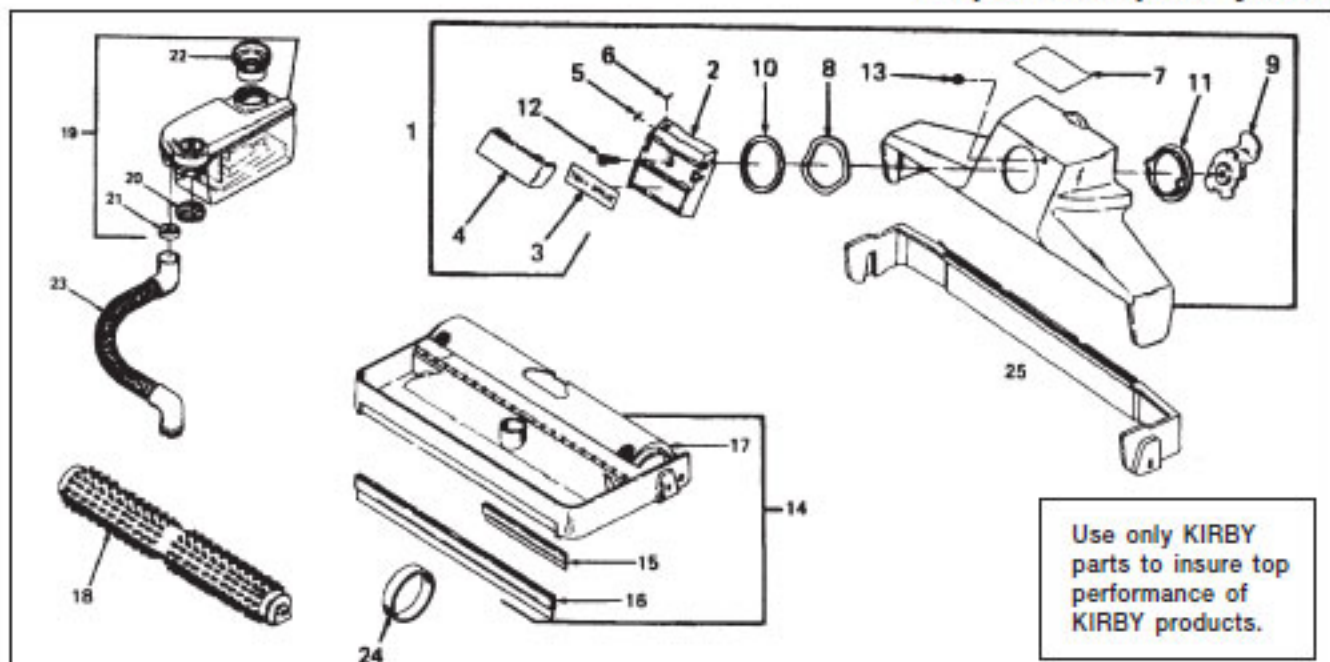

Original **KIRBY**

GENERATION 3, G4, G5, G6, ULTIMATE G, DIAMOND EDITION, SENTRIA Carpet Shampoo System

KEY	PART NO.	DESCRIPTION	KEY	PART NO.	DESCRIPTION
1	K-303189	Carpet Shampoo Nozzle Ass'y G3	16	K-305406	Suds Leveler Strip Sentria
1	K-303193	Carpet Shampoo Nozzle Ass'y G4	17	K-304489	Shield G3, Ultimate G, Diamond Edition
1	K-303197	Carpet Shampoo Nozzle Ass'y G5	17	K-304499	Shield G4-G6
1	K-303199	Carpet Shampoo Nozzle Ass'y G6	17	K-304406	Shield Sentria
1	K-303102	Carpet Shampoo Nozzle Ass'y Ultimate G, Diamond Edition	18	K-305789	Shampoo Brushroll Ass'y
1	K-303106	Carpet Shampoo Nozzle Ass'y Sentria	18	K-313292	Polisher Brushroll Ass'y
2	K-144089	Belt Lifter Body W/Arrow Labels G3	19	K-306799	Tank Ass'y G4-G6
2	K-159297	Belt Lifter Body G4-G5 W/Label	19	K-306701	Tank Ass'y G3, Ultimate G, Diamond Edition
2	K-159299	Belt Lifter Body G6 W/Label	19	K-306706	Tank Ass'y Sentria
2	K-159201	Belt Lifter Body Ultimate G, Diamond Edition W/Label	20	K-307389	Filter Sponge - Tank
2	K-159206	Belt Lifter Body Sentria	21	NLA	Suds Screen Ass'y G3-G4 (Order K-306799)
3	K-673689	Label - Tech Drive G3	21	K-316299	Suds Screen Ass'y G5-Diamond Edition
3	K-673693	Label - Belt Lifter G4 Rectangle	21	K-316206	Suds Screen Ass'y Sentria
3	K-673697	Label - Belt Lifter G5 Trapezoid Shape	22	K-308999	Cap - Tank G4-G6
3	K-673699	Label - Belt Lifter G6 Trapezoid Shape	22	K-308989	Cap - Tank G3, Ultimate G, Diamond Edition
4	NLA	Trim Strip - Belt Lifter G3 (Order K-144089)	22	K-308906	Cap - Tank Sentria
5	K-640989	Label - Arrow - Melon	23	K-308099	Hose Ass'y G4-G6
6	K-640889	Label - Arrow - Green	23	K-308001	Hose Ass'y G3, Ultimate G, Diamond Edition
7	K-304289	Label - Warning G3-Diamond Edition	23	K-308006	Hose Ass'y Sentria
8	K-144181	Spring Washer	24	K-301289	Belt
9	K-144291	Belt Lifter Hook	25	K-313589*	Carpet Fluffer Shield G3, G4
10	K-144681	Flat Washer	25	K-313597*	Carpet Fluffer Shield G5
11	K-145481	Bearing - Belt Lifter	25	K-313599*	Carpet Fluffer Shield G6
12	K-640489	Screw - Belt Lifter	25	K-313501*	Carpet Fluffer Shield Ultimate G, Diamond Edition
13	N/A	Stop Rivet - Belt Lifter (Not Available)	25	K-313506*	Carpet Fluffer Shield Sentria
14	K-304799	Tray Ass'y G4-G6		K-300306	Valve Repair Kit Sentria
14	K-304701	Tray Ass'y G3, Ultimate G, Diamond Edition			
14	K-304706	Tray Ass'y Sentria			
15	K-305201	Belt Baffle Strip G3-Diamond Edition			
15	K-305206	Belt Baffle Strip Sentria			
16	K-305489	Suds Leveler Strip G3			
16	K-305493	Suds Leveler Strip G4			
16	K-305497	Suds Leveler Strip G5			
16	K-305499	Suds Leveler Strip G6			
16	K-305401	Suds Leveler Strip Ultimate G, Diamond Edition			

* Restricted Part