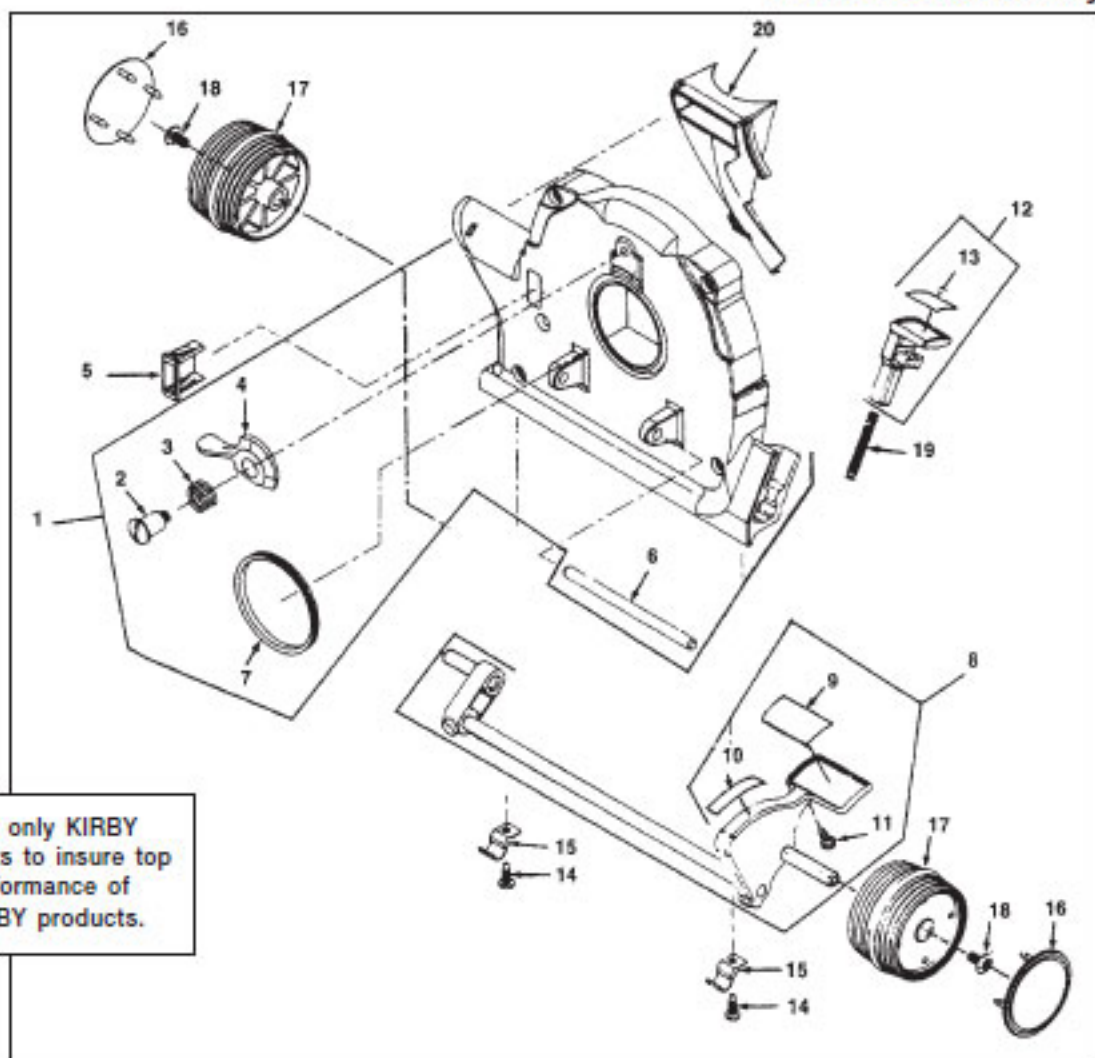

Original **KIRBY**

GENERATION 3, G4, G5, G6, ULTIMATE G, DIAMOND EDITION, SENTRIA Fan Case Assembly

Use only KIRBY parts to insure top performance of KIRBY products.

KEY	PART NO.	DESCRIPTION	KEY	PART NO.	DESCRIPTION
1	K-119789	Fan Case Ass'y G3-G4	12	K-631589	Ratchet Lock Ass'y
1	K-119797	Fan Case Ass'y G5-Sentria	13	NLA	Label - Ratchet Lock G3
2	K-1211	Screw - Nozzle lock	13	NLA	Label - Ratchet Lock G4
3	K-1212	Spring - Nozzle Lock	14	K-193281	Screw - Front Shaft Clamp
4	K-121056	Lever - Nozzle Lock G3-G4	15	K-134073	Clamp - Front Shaft
4	K-121097	Lever - Nozzle Lock G5-Sentria	16	K-131889	Hubcap - Front Wheel G3
5	K-610089	Bezel - Power Switch G3-G5	16	K-131893	Hubcap - Front Wheel G4
5	K-610099	Bezel - Power Switch G6-Diamond Edition	16	K-131897	Hubcap - Front Wheel G5
5	K-610006	Bezel - Power Switch Sentria	16	K-131899	Hubcap - Front Wheel G6
6	K-121689	Nozzle Attaching Shaft	16	K-131801	Hubcap - Front Wheel Ultimate G-Diamond Edition
7	K-122068	Seal Ring G3-G4	16	K-131806	Hubcap - Front Wheel Sentria
7	K-122097	Seal Ring G5-Sentria	17	K-131993	Front Wheel G3, G4 Dark Gray
8	K-131689	Wheel Shaft Ass'y G3-Sentria	17	K-131997	Front Wheel G5 Black Cherry
9	NLA	Label - Wheel Shaft Pedal G3	17	K-131999	Front Wheel G6 Black
9	K-130793	Label - Wheel Shaft Pedal G4	17	K-131901	Front Wheel Ultimate G, Diamond Edition Light Gray
10	NLA	Label - Height Adjustment G3	17	K-131906	Front Wheel Sentria Dark Gray
10	K-632093	Label - Height Adjustment G4	18	K-1321	Screw - Front Wheel
10	K-633706	Label - Height Adjustment Sentria	19	K-1331	Spring - Ratchet Lock
11	K-232497	Screw - Micro Adjustment	20	K-125489	Volute Deflector