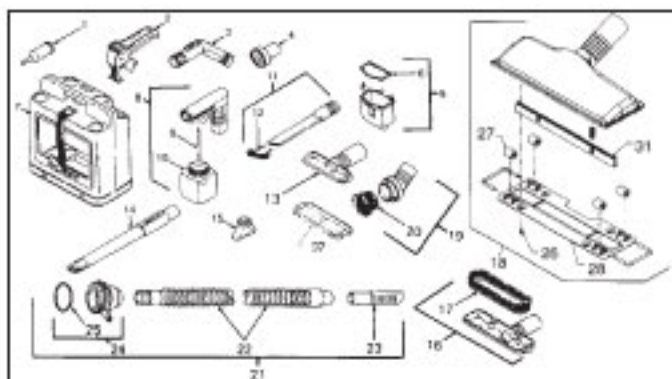

KIRBY Original

GENERATION 3-SENTRIA Attachments

Use only KIRBY parts to insure top performance of KIRBY products.