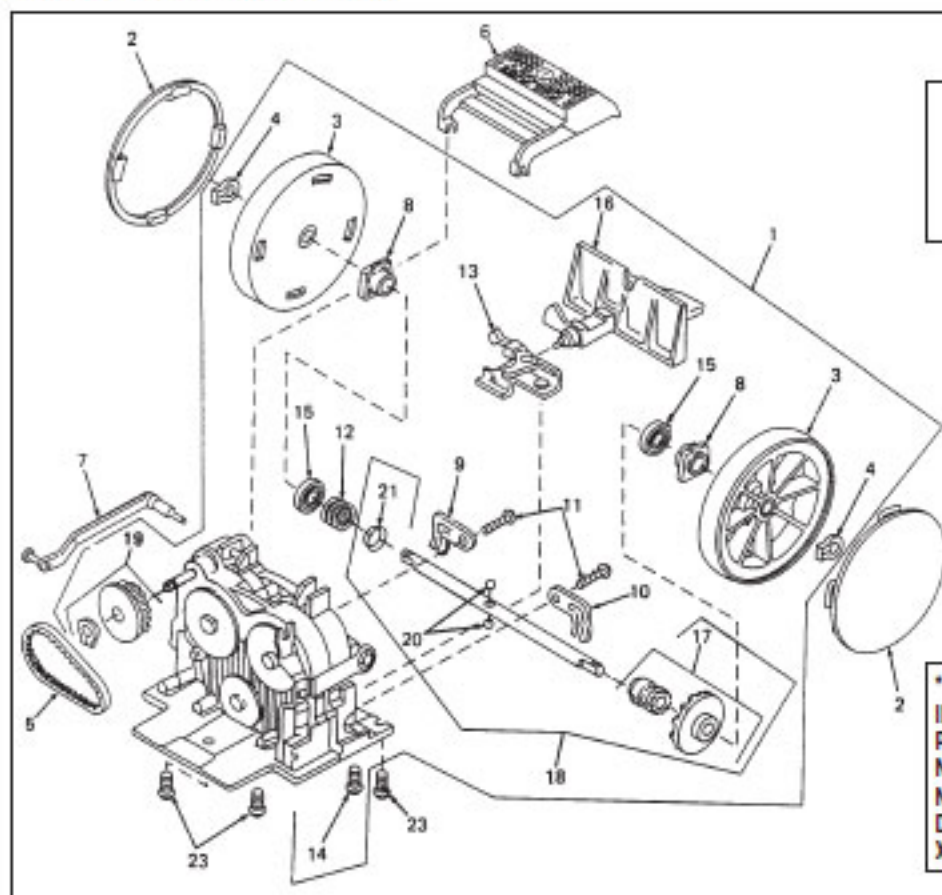

KIRBY Original

GENERATION 3, G4, G5, G6, ULTIMATE G, DIAMOND EDITION, SENTRIA
Power Drive Assembly

Use only KIRBY parts to insure top performance of KIRBY products.

* THE TRANSMISSION BELT WAS CHANGED IN MAY 2005 DURING DIAMOND EDITION PRODUCTION. IDENTIFY THE UNIT BY SERIAL NUMBER: AFTER THE FIRST DIGIT THE NEXT ARE 2 DIGIT YEAR FOLLOWED BY 2 DIGIT MONTH. IF THE SERIAL NUMBER IS X0507XXXX, IT WAS MADE IN JULY OF 2005.

KEY	PART NO.	DESCRIPTION	KEY	PART NO.	DESCRIPTION
1	K-552389	Power Drive Ass'y G3 W/Rear Wheels	6	K-110399	Foot Pedal G6 Black
1	K-552393	Power Drive Ass'y G4-G6 W/Rear Wheels	6	K-110301	Foot Pedal Ultimate G, Diamond Edition Light Gray
1	K-552301	Power Drive Ass'y Ultimate G, Diamond Edition W/Rear Wheels	6	K-110306	Foot Pedal Sentria Dark Gray
1	K-552306	Power Drive Ass'y Sentria W/Rear Wheels	7	K-608789	Actuating Rod - Foot Pedal to Power Switch
2	K-555989	Hubcap - Rear Wheel G3	8	K-550889	Bushing - Rear Axle
2	K-555993	Hubcap - Rear Wheel G4	9	K-555489	Right Retainer - Axle
2	K-555997	Hubcap - Rear Wheel G5	10	K-555589	Left Retainer - Axle
2	K-555999	Hubcap - Rear Wheel G6	11	K-556589	Screw - Axle Retainer
2	K-555901	Hubcap - Rear Wheel Ultimate G, Diamond Edition	12	K-556689	Spring - Rear Axle
2	K-555906	Hubcap - Rear Wheel Sentria Dark Gray	13	K-557689	Bracket Cam Ass'y - Neutral Pedal
3	K-556299	Rear Wheel G3-G6 Black	14	K-557789	Screw - Neutral Pedal
3	K-556201	Rear Wheel Ultimate G, Diamond Edition Light Gray	15	K-557889	Bearing - Rear Axle
3	K-556206	Rear Wheel Sentria Dark Gray	16	K-558489	Neutral Pedal Cam Ass'y G3
4	K-556489	Clip - Rear Wheel	16	K-558499	Neutral Pedal Cam Ass'y G4-Ultimate G
5	K-554189*	Primary Drive Belt G3-Diamond Edition	16	K-558401	Neutral Pedal Cam Ass'y Diamond Edition
5	K-554105*	Primary Drive Belt Diamond Edition-Sentria	16	K-550406	Neutral Pedal Cam Ass'y Sentria
6	K-110389	Foot Pedal G3 Taupe	17	K-559890	Clutch Overload Gear Ass'y
6	K-110393	Foot Pedal G4 Dark Gray	18	K-560090	Rear Axle W/Balls
6	K-110397	Foot Pedal G5 Black Cherry	19	K-243503	Primary Gear Kit W/Snap Ring And Motor Gear
				K-550505	Primary Gear No Clip Sentria
				N/A	Clip - Trans Sprocket Gear
			20	K-561491	Steel Ball
			21	K-561892	Cup Washer
			23	K-500090	Screw

N/A = Not Available