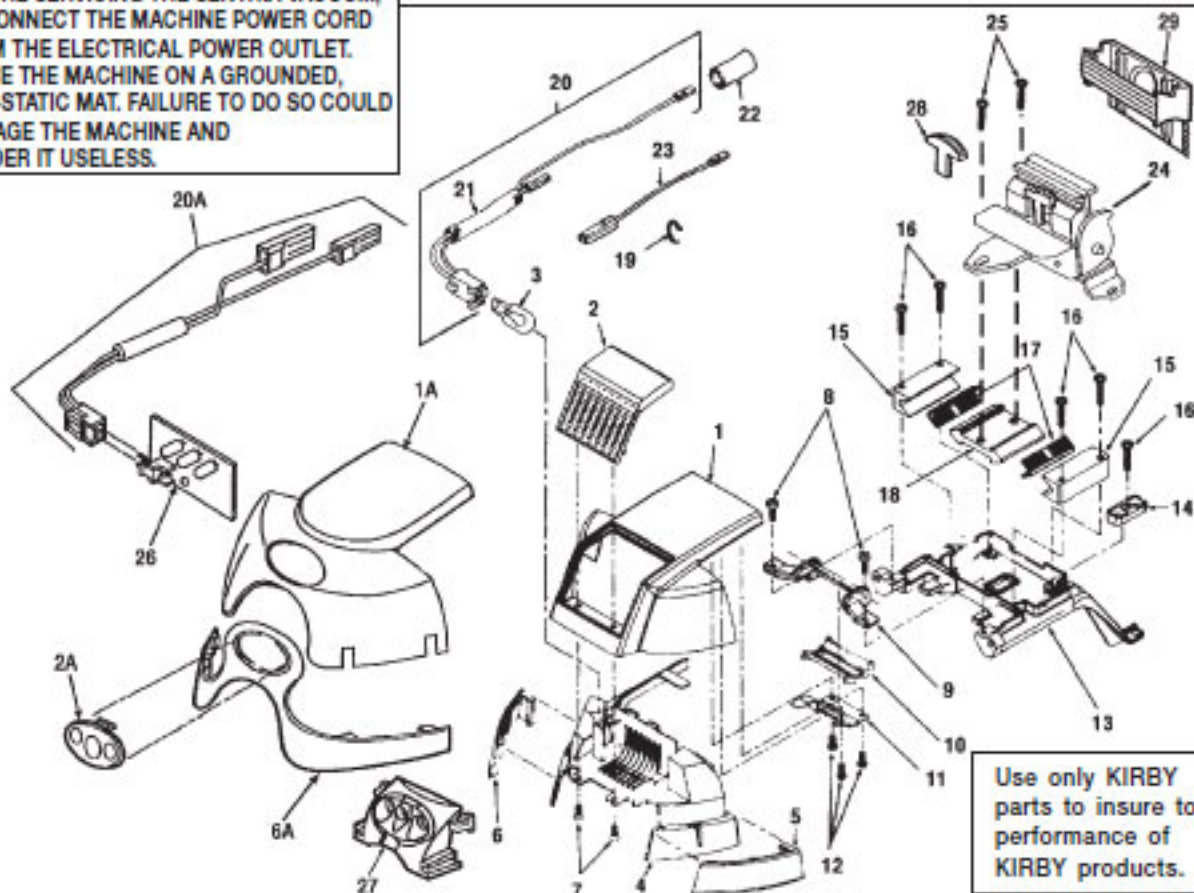

Original **KIRBY**

GENERATION 3, G4, G5, G6, ULTIMATE G, DIAMOND EDITION, SENTRIA Headlight Cap/Slide Bracket

BEFORE SERVICING THE SENTRIA VACUUM, DISCONNECT THE MACHINE POWER CORD FROM THE ELECTRICAL POWER OUTLET. PLACE THE MACHINE ON A GROUNDED, ANTI-STATIC MAT. FAILURE TO DO SO COULD DAMAGE THE MACHINE AND RENDER IT USELESS.

KEY	PART NO.	DESCRIPTION
1	K-160089	Headlight Cap - Less Trim G3, G4
1	K-160097	Headlight Cap - Less Trim G5-Diamond Edition
1A	K-160006	Headlight Cap Sentria
2	K-108589	Lens - Headlight Cap G3, G4
2	K-108597	Lens - Headlight Cap G5-Diamond Edition
2A	K-108506	Lens - Headlight Cap Sentria
3	K-109289	Light Bulb
4	K-161790	Headlight Frame Bracket G3
4	K-161793	Headlight Frame Bracket G4
4	K-161797	Headlight Frame Bracket G5
4	K-161799	Headlight Frame Bracket G6-Diamond Edition
4	K-161706	Headlight Frame Bracket Sentria
5	NLA	Headlight Trim Strip - Left G3 (Order K-161790)
6	NLA	Headlight Trim Strip - Right G3 (Order K-161790)
6A	K-163506	Trim Strip - Headlight Cap Sentria
7	K-162689	Screw - Frame Bracket to Cap
8	NLA	Screw - Headlight Pivot to Slide Bracket (Order K-232497)
9	K-161389	Headlight Pivot Casting
10	K-161689	Bushing - Headlight Pivot

KEY	PART NO.	DESCRIPTION
11	K-162889	Plate - Headlight Pivot
12	K-102168	Screw - Plate to Headlight Pivot
13	K-170189	Slide Bracket Casting
14	K-179489	Wedge - Slide Adjustment
15	K-178789	Guide Block - Slide Bracket
16	K-675590	Screw - Guide and Wedge to Slide Bracket
17	K-178989	Roller Bearing Ass'y
18	K-676592	Slide W/Centering Spring Ass'y
19	K-608089	Cable Tie - Lead Wires
20	K-603889	Headlight Harness Ass'y G3-Diamond Edition
20A	K-603806	Headlight Harness Ass'y Sentria
21	K-660589	Insulator Sleeve - Black
22	K-606889	Insulator Sleeve - Clear
23	K-607189	Headlight Jumper Wire
24	K-671901	Handle Pivot Spring Ass'y G3-Diamond Edition
24	K-671906	Handle Pivot Spring Ass'y Sentria
25	K-672389	Screw - Pivot Ass'y To Slide
26	K-164306	LED Circuit Board - Headlight Cap Sentria
27	K-163906	LED Bracket - Headlight Cap Sentria
28	K-677506	Tilt Knob Sentria
29	K-178606	Rubber Boot - Handle Pivot Spring Sentria