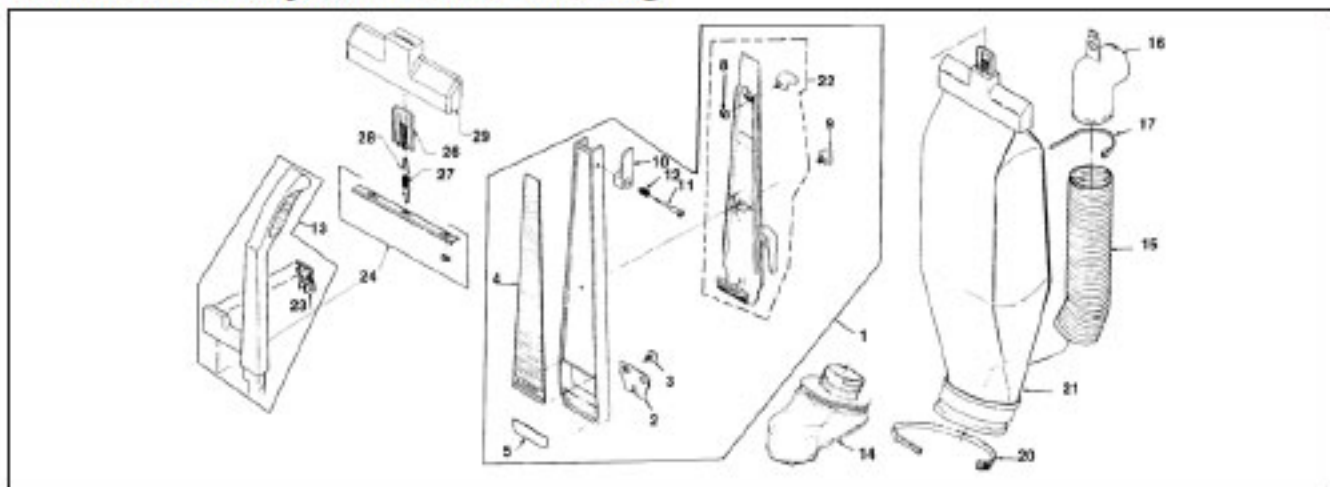

KIRBY Original

GENERATION 3, G4, G5, G6, ULTIMATE G, DIAMOND EDITION, SENTRIA
Handle Assembly, Mini Emtor and Bag

KEY	PART NO.	DESCRIPTION	KEY	PART NO.	DESCRIPTION
1	K-175090	Handle Fork Ass'y G3	16	K-190484	Top Adapter - Fill Tube Wire Reinforced
1	K-175093	Handle Fork Ass'y G4	16	K-190499	Top Adapter - Fill Tube Crushproof
1	K-175097	Handle Fork Ass'y G5			G6-Sentria
1	K-175099	Handle Fork Ass'y G6	17	K-191182	Tube Tie
1	K-175001	Handle Fork Ass'y Ultimate G	20	K-196599	Bag Clamp - Mini Emtor G4-G6
1	K-175003	Handle Fork Ass'y Diamond Edition	20	K-196501	Bag Clamp - Mini Emtor G3
1	K-175006	Handle Fork Ass'y Sentria			Ultimate G, Diamond Edition
2	K-672189	Latch Plate	20	K-196506	Bag Clamp - Mini Emtor Sentria
3	K-170489	Screw - Latch Plate	21	K-190089	Bag Ass'y (W/Bag Top Cover Ass'y) G3
4	K-174390	Label - Handle Fork G3	21	K-190094	Bag Ass'y W/Latch G4
4	K-174393	Label - Handle Fork G4	21	K-190097	Bag Ass'y W/Latch G5
4	K-174397	Label - Handle Fork G5	21	K-190099	Bag Ass'y W/Latch G6
4	K-174399	Label - Handle Fork G6	21	K-190001	Bag Ass'y W/Latch Ultimate G
4	K-174301	Label - Handle Fork Ultimate G	21	K-190003	Bag Ass'y W/Latch Diamond Edition
4	K-174303	Label - Handle Fork Diamond Edition	21	K-190007*	Bag Ass'y W/Latch Sentria
5	K-673589	Lower Label - Handle Fork	22	K-673789	Rear Cover Ass'y G3
6	K-675189	Retainer Ring - Strain Relief	22	K-673793	Rear Cover Ass'y G4
9	K-174989	Screw - Rear Cover G3	22	K-673797	Rear Cover Ass'y G5
9	K-174984	Screw - Rear Cover G4 - G6	22	K-673799	Rear Cover Ass'y G6
9	K-174901	Screw - Rear Cover Ultimate G-Diamond Ed.	22	K-673701	Rear Cover Ass'y
10	K-173889	Cord Hook Swivel G3			Ultimate G-Diamond Edition
10	K-173893	Cord Hook Swivel G4	22	K-673706	Rear Cover Ass'y Sentria
10	K-173897	Cord Hook Swivel G5	23	K-672089	Bag Release Button - Handle Grip G3
10	K-173899	Cord Hook Swivel G6	23	K-672093	Bag Release Button - Handle Grip G4
10	K-173801	Cord Hook Swivel Ultimate G-Diamond Ed.	23	K-672097	Bag Release Button - Handle Grip G5
10	K-173806	Cord Hook Swivel Sentria	23	K-672099	Bag Release Button - Handle Grip G6
11	K-174091	Screw - Cord Hook Swivel	23	K-672001	Bag Release Button
		G3-Diamond Edition			Ultimate G, Diamond Edition
11	K-174006	Screw - Cord Hook Swivel Sentria	23	K-672006	Bag Release Button Sentria
12	K-174167	Spring - Cord Hook Swivel	24	K-196189	Bag Hanger Bar Ass'y
13	K-173389	Handle Grip Ass'y G3	26	K-196489	Latch - Bag Top G3
13	K-675793	Handle Grip Ass'y G4	26	K-196499	Latch - Bag Top G4-G6
13	K-675797	Handle Grip Ass'y G5	26	K-196401	Latch - Bag Top Ultimate G
13	K-675799	Handle Grip Ass'y G6	26	K-196406	Latch - Bag Top Sentria
13	K-675701	Handle Grip Ass'y Ultimate G-Diamond Ed.	27	K-196789	Spring - Bag Top
			28	K-196889	Hook - Bag Top
13	K-675706	Handle Grip Ass'y Sentria	29	K-191889	Bag Top Cover G3
14	K-186989	Mini Emtor G3	29	K-191892	Bag Top Cover G4
14	K-199493	Mini Emtor With Fill Tube Ass'y G4	29	K-191897	Bag Top Cover G5
14	K-199497	Mini Emtor With Fill Tube Ass'y G5	29	K-191899	Bag Top Cover G6
14	K-185899	Mini Emtor With Fill Tube Ass'y G6	29	K-191801	Bag Top Cover Ultimate G,
14	K-185801	Mini Emtor With Fill Tube Ass'y			Diamond Edition
		Ultimate G, Diamond Edition	29	K-191806	Bag Top Cover Sentria
14	K-185806	Mini Emtor With Fill Tube Ass'y Sentria			Bezel - Handle Fork Sentria
15	K-190384	Fill Tube			Screw - Handle Fork Bezel Sentria
15	K-190399	Fill Tube, Crushproof Snap Type			
		G3-Diamond Edition