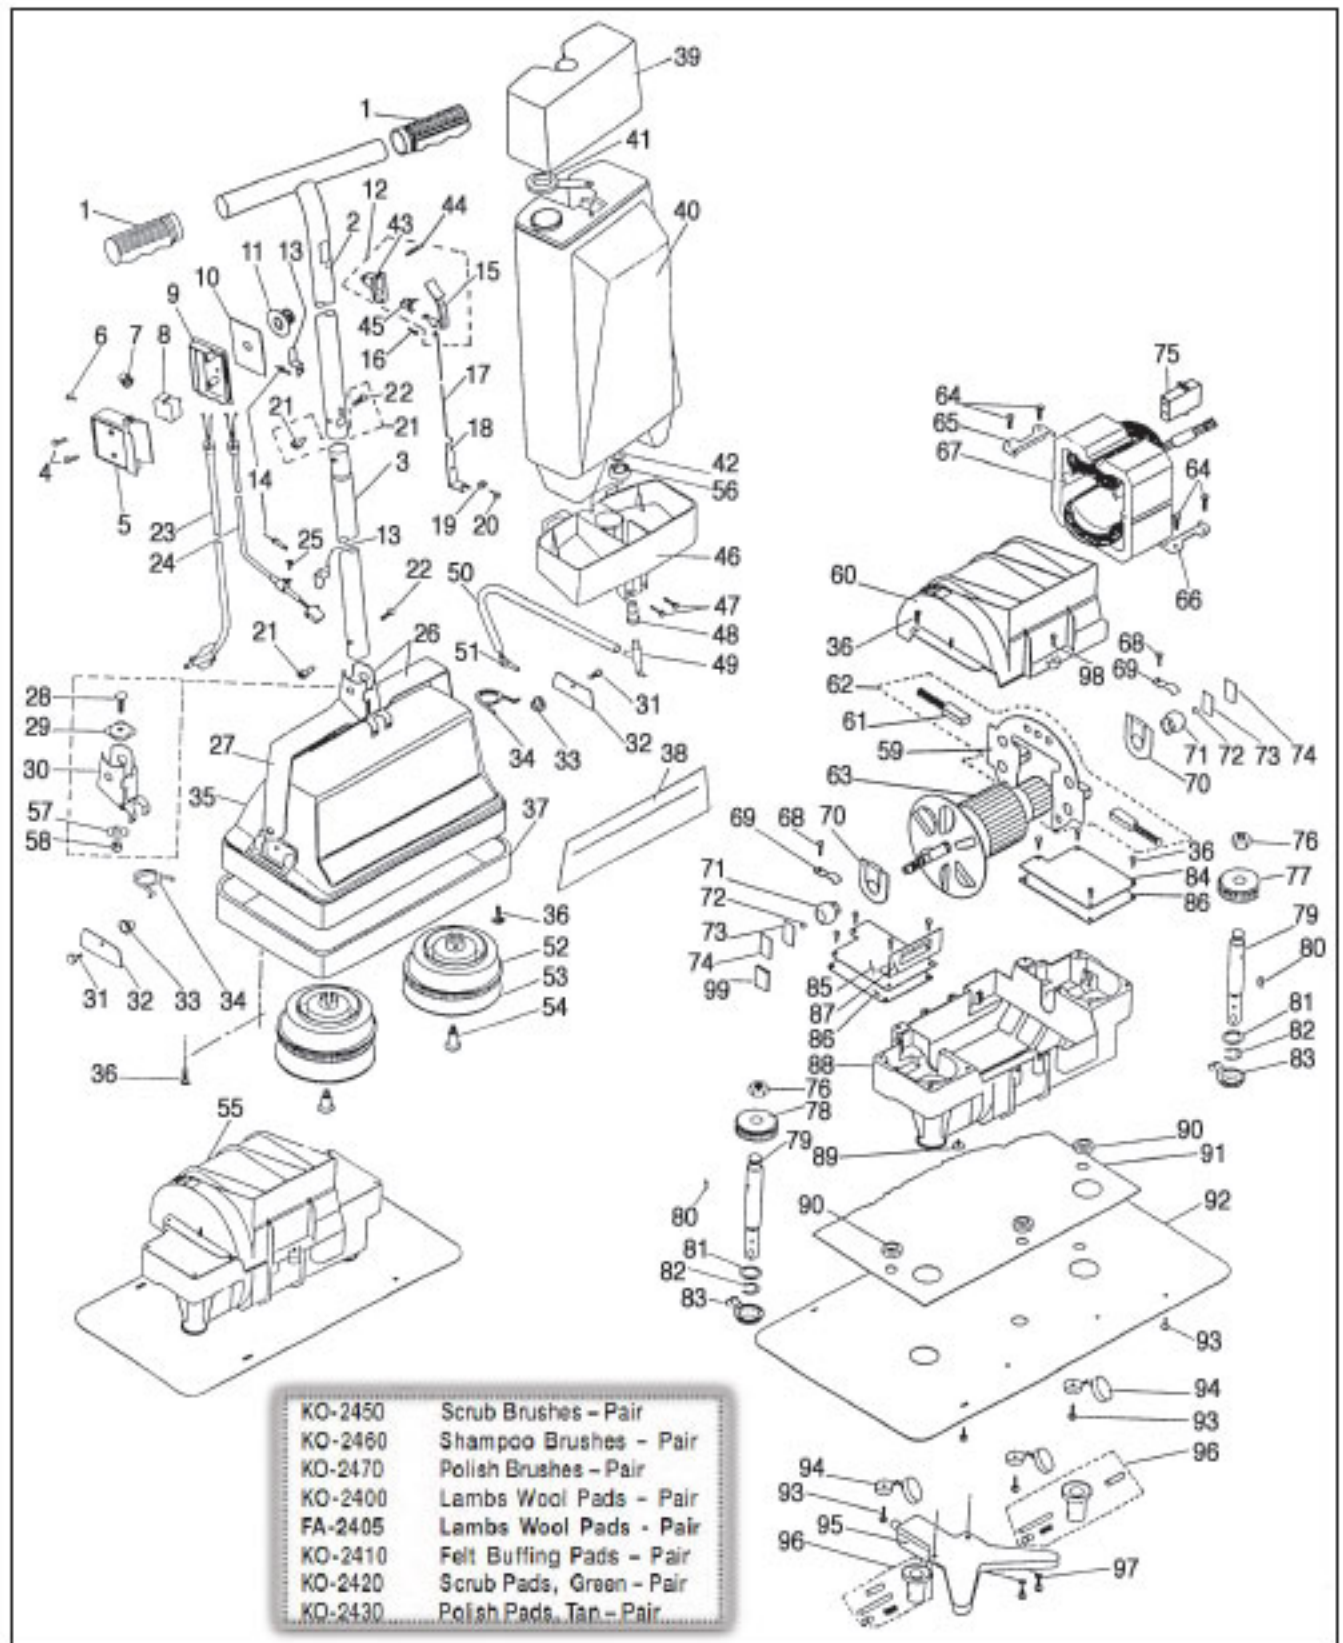

KOBLENZ Original & Replacement

Models P-1500, P-1800, P-2000, P-2500, P-2600

Original & Replacement **KOBLENZ**

Models P-1500, P-1800, P-2000, P-2500, P-2600

KEY	PART NO.	DESCRIPTION	KEYPART NO.	DESCRIPTION	
1	KO-130585	Handle Grip	46	KO-1309483	Container Base P-2600
2	KO-2303915	Upper Handle Tube Chromed P-1500, P-1800	47	KO-0110932	Self Tapping Screw P-2000, P-2500, P-2600
2	KO-2302578	Upper Handle Tube Chromed P-2000, P-2600	48	KO-120694	Container Base Seal
2	KO-2307056	Upper Handle Tube Painted P-2500			P-2000, P-2500, P-2600
3	KO-0530402	Lower Handle Tube Chromed P-1500, P-1800	49	KO-1305820	Tank Hose Connector
3	KO-0527101	Lower Handle Tube Chromed P-2000, P-2600			P-2000, P-2500, P-2600
3	KO-0536862	Lower Handle Tube Painted P-2500	50	KO-130076	Hose P-2000, P-2500, P-2600
4	KO-0105361	Self Tapping Screw 6" X 3/4"	51	KO-9410	Hose Connector Elbow
5	KO-130755	Switch Box P-1500, P-2000			P-2000, P-2500, P-2600
5	KO-1309509	Switch Box P-1800, P-2500, P-2600	52	KO-2460	Shampoo Brushes 6"
6	KO-010154	Self Tapping Screw 6" X 5/16"	52	KO-2450	Scrub Brushes 6"
7	SS-3270	Wire Nut	53	KO-2400*	Lambs Wool Pads 6" (Includes Key #54)
8	KO-110082	Switch	53	FA-2400*	Lambs Wool Pads 6" (Includes Key #54)
9	KO-1309517	Switch Box Cover	54	KO-1301415	Pad Clips
10	KO-1720432	Switch Box Label 1-Speed P-1500, P-2000,	55	KO-4616843	Motor Assembly 1-Speed P-1500, P-2000
10	KO-1720853	Switch Box Label 2-Speed P-1800, P-2500, P-2600	55	KO-4618971	Motor Assembly 2-Speed
11	KO-130845	Switch Knob			P-1800, P-2500, P-2600
12	KO-4618658	Valve Lever Control Ass'y P-2000, P-2500, P-2600	56	KO-1300680	Valve Cover P-2000, P-2500, P-2600
13	KO-0504829	Cord Hook P-1500, P-1800	57	KO-0404202	Concave Washer P-2000, P-2500, P-2600
14	KO-0302083	Pop Rivet P-1500, P-1800	58	KO-0200923	Nut P-2000, P-2500, P-2600
15	KO-0604645	Dispensing Lever P-2000, P-2500, P-2600	59	KO-4605903	Brush Support
16	KO-0100628	Self Tapping Screw 6 X 3/8	60	KO-1301159	Motor Cover
17	KO-0908111	Dispensing Rod P-2000, P-2500, P-2600	61	KO-4601043	Carbon Brush & Spring
18	KO-0521971	Valve Hook P-2000, P-2500, P-2600	62	KO-4618476	Brush Holder Assembly
19	KO-0522235	Valve Hook Spacer P-2000, P-2500, P-2600	63	KO-2802635	Armature
21	KO-0107458	Handle Screw	64	KO-0114926	Self Tapping Screw 8" x 1/2"
22	KO-0200675	Handle Screw Nut	65	KO-0528620	Rear Field Support
23	KO-1000991	Cord	66	KO-0528646	Front Field Support
24	KO-2804227	Motor Cord P-1500, P-2000	67	KO-2802536	Field 1-Speed P-1500, P-2000
24	KO-2804235	Motor Cord P-1800, P-2500, P-2600	67	KO-2803088	Field 2-Speed P-1800, P-2500, P-2600
25	KO-010063	Self Tapping Screw 6" X 1/2"	68	KO-0114900	Self Tapping Screw 8" x 5/16"
26	KO-2301554	Handle Yoke & Socket Ass'y Chromed	69	KO-0506071	Bearing Clamp
		P-1500, P-1800	70	KO-1201334	Armature Bearing Seal
26	KO-2301562	Handle Yoke & Socket Ass'y Chromed	71	KO-2600260	Armature Bearing
		P-2000, P-2600	72	KO-2600013	Thrust Ball
26	KO-2301570	Handle Yoke & Socket Ass'y Painted P-2500	73	KO-250059	Thick Thrust Plate
27	KO-0532945	Yoke Chrome P-1500, P-1800, P-2000, P-2600	74	KO-2500601	Thin Thrust Plate
27	KO-0532952	Yoke Painted P-2500	75	KO-1000512	Connector Block 1-Speed P-1500, P-2000
28	KO-011431	Special Screw	75	KO-1000546	Connector Block 2-Speed
29	KO-0523795	Socket Plate			P-1800, P-2500, P-2600
30	KO-0528869	Socket Chromed P-1500, P-1800	76	KO-0200162	Hex Nut
30	KO-0523910	Socket Chromed P-2000, P-2600	77	KO-420011	Bronze Gear Right
30	KO-0523928	Socket Painted P-2500	78	KO-420012	Bronze Gear Left
31	KO-0108837	Hex Head Screw 1/4" - 20 x 3/4"	79	KO-250849	Spindle
32	KO-0532978	Yoke Spring Cover Chromed	80	KO-250640	Spindle Key
		P-1500, P-1800, P-2000, P-2600	81	KO-040018	Washer
32	KO-0532986	Yoke Spring Cover Painted P-2500	82	KO-040238	Spindle Retainer
33	NLA	Spacer	83	KO-130058	Frame Insulator
34	KO-240144	Yoke Spring	84	KO-050480	Gear Case Cover (Comm.-End)
35	KO-0606475	Cover Chromed Die Casting	85	KO-2304616	Gear Case Cover (Fan-End)
		P-1500, P-1800, P-2000, P-2600	86	KO-370029	Cork Gasket
35	KO-0606467	Cover Painted Die Casting P-2500	87	KO-0527176	Connector Support P-1500, P-2000
36	KO-0114835	Self Tapping Screw 6" X 3/8"	87	KO-0527184	Connector Support
37	KO-120054	Furniture Guard			P-1800, P-2500, P-2600
38	KO-171434	Head Label P-1500, P-1800	88	KO-2303303	Motor Frame Assembly
38	KO-1720028	Head Label P-2000, P-2500, P-2600	89	KO-1300599	Frame Spacer
39	KO-130865	Container Top P-2000, P-2500	90	KO-130167	Motor Support
39	KO-1309491	Container Top P-2600	91	KO-130758	Base Insulator
40	KO-450015	120 Oz. Tank Ass'y P-2500	92	KO-0533745	Base Plate
40	KO-4501409	144 Oz. Tank Ass'y P-2000, P-2600	93	KO-011489	Self Tapping Screw 8" x 1/2"
41	KO-1300649	Tank Cap P-2000, P-2500, P-2600	94	KO-1305515	Screw Insulator
42	KO-0401364	Rubber Washer P-2000, P-2500, P-2600	95	KO-130216	Dispensing Tray P-2000, P-2500, P-2600
43	NLA	Dispensing Lever Support	96	KO-461452	Spindle Cap Kit
		P-2000, P-2500, P-2600 (Order KO-4618658)	97	KO-0400028	Washer
44	KO-2506616	Spiral Pin P-2000, P-2500, P-2600	98	KO-0115832	Self Tapping Screw 6 x 7/8
45	KO-2401586	Dispensing Lever Spring P-2000, P-2500, P-2600	99	KO-2510634	Thin Thrust Plate 0.005
46	KO-1305549	Container Base P-2000, P-2500			