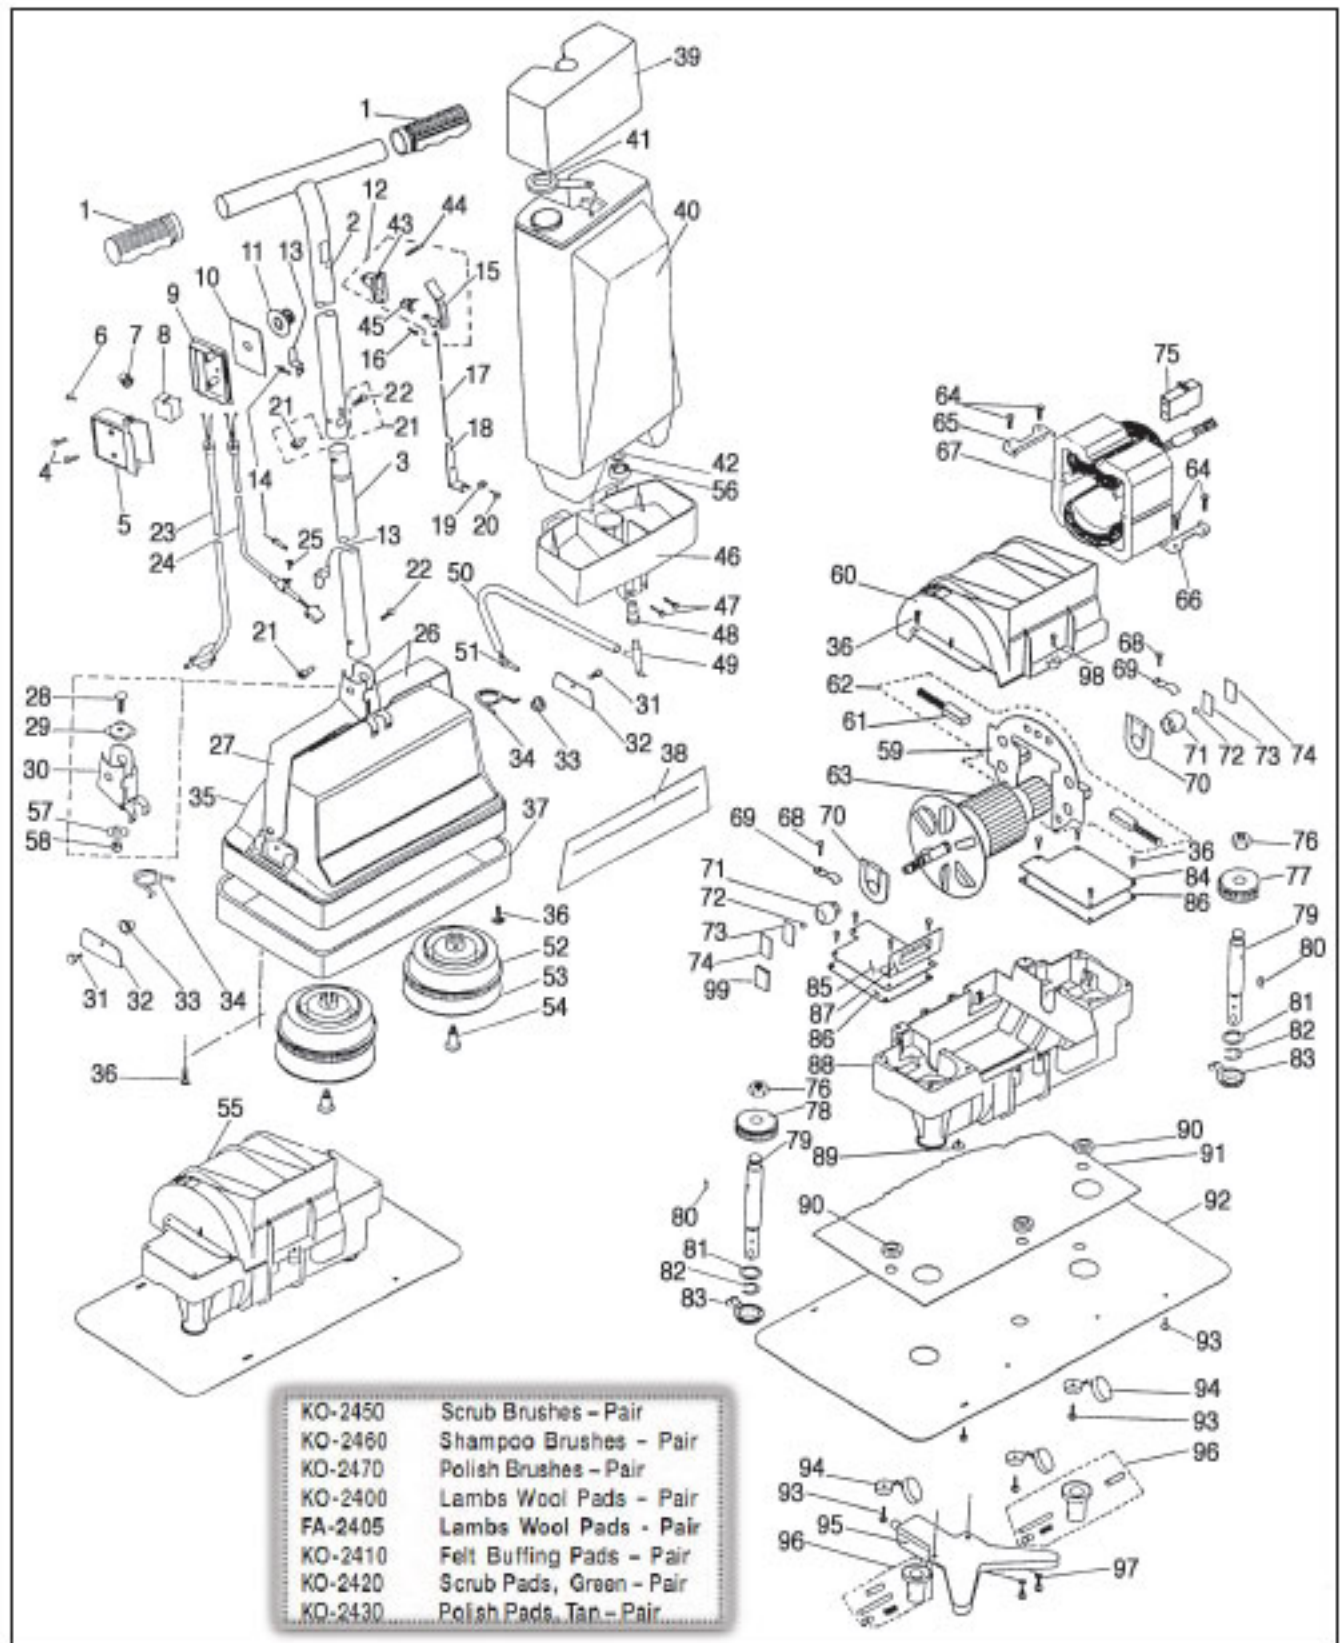

----- Manual continues below part list -----

Available Replacement Parts for Koblenz P-1800

apr2410	AIR CLEANER COMPLETE UNIT
10063	Hood handle
240144P	TRANSFORMER

KOBLENZ Original & Replacement

Models P-1500, P-1800, P-2000, P-2500, P-2600