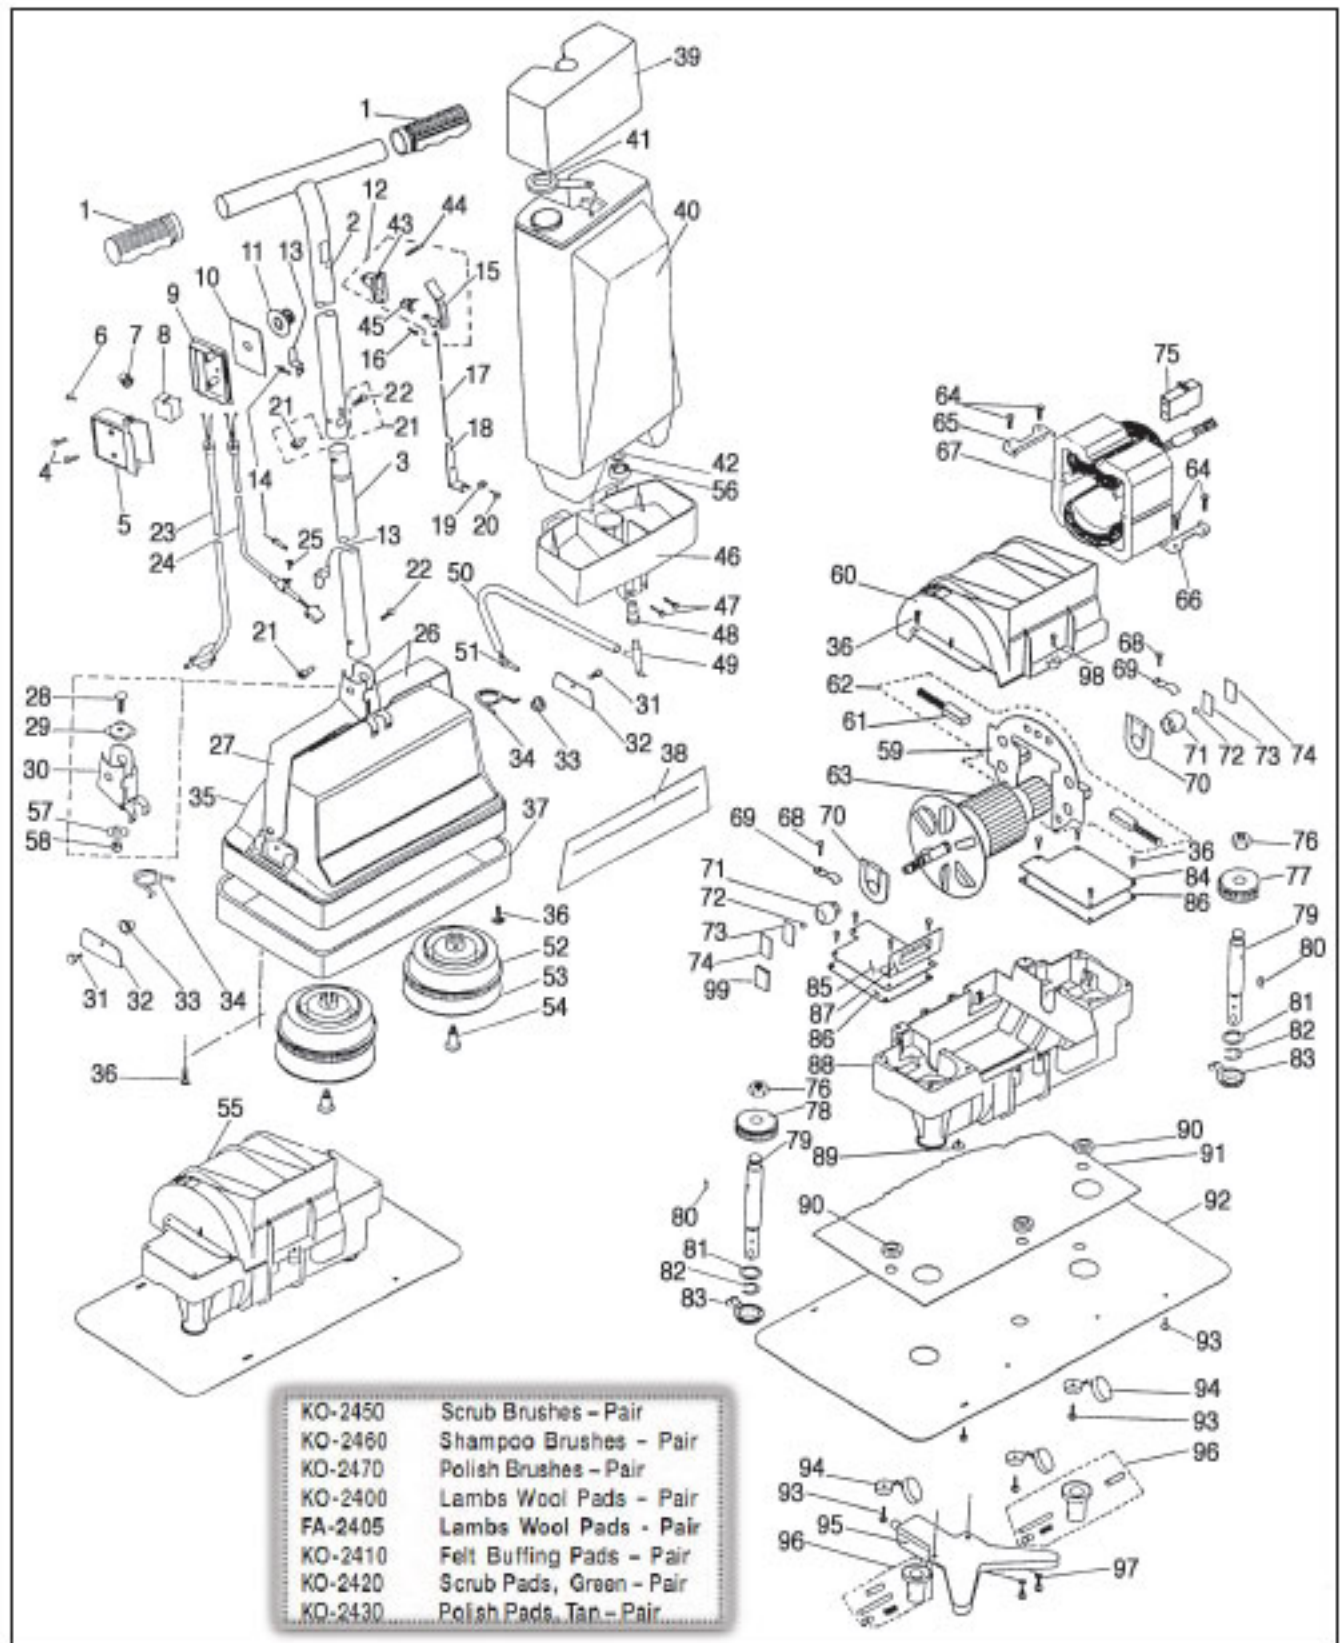

KOBLENZ Original & Replacement

Models P-1500, P-1800, P-2000, P-2500, P-2600

Original & Replacement **KOBLENZ**

Models P-1500, P-1800, P-2000, P-2500, P-2600