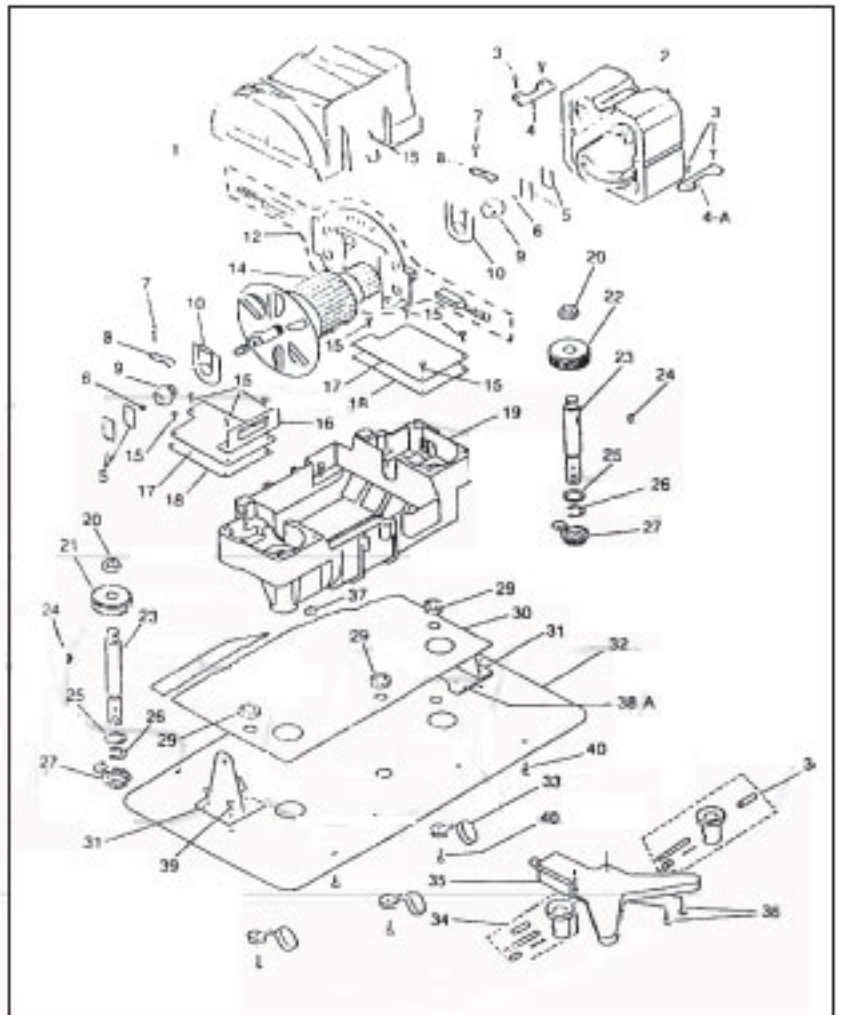

KEY	PART NO.	DESCRIPTION
1	KO-130115	Motor Cover
2	KO-280266	Field, 2 Speed
3	KO-011489	Self-Tapping Screw No. 8 x 12 Type B Hex. Washer Head (4 Req.)
4	KO-052862	Field Support (Post)
4A	KO-052864	Field Support (Ant)
5	KO-250059	Push Plate (3 Req.)
5A	KO-250060	Push Plate (3 Req.)
6	KO-260001	Thrust Ball (2 Req.)
7	KO-011490	Self-Tapping Screw No. 8 x 5/16" Type B Hex. Washer Head (2 Req.)
8	KO-050607	Bearing Clamp (2 Req.)
9	KO-260026	Armature Bearing (2 Req.)
10	KO-120133	Bearing Armature Seal (2 Req.)
12	KO-280324	Brush Holder Ass'y
	KO-4601043	Carbon Brush
14	KO-280263	Armature
15	KO-010063	Self-Tapping Screw No. 6 x 3/8" Phillips Fillister Head (11 Req.)
16	KO-052718	Connector Support
17	KO-050480	Gear Case Cover (2 Req.)
18	KO-370029	Cork Gasket (2 Req.)
19	KO-230330	Motor Frame Ass'y
20	KO-020016	3/8" Hex. Nut (2 Req.)
21	KO-420012	Bronze Gear Left
22	KO-420011	Bronze Gear Right
23	KO-250849	Spindle (2 Req.)
24	KO-250640	Spindle Key (2 Req.)
25	KO-040018	Washer (4 Req.)
26	KO-040238	Spindle Retainer (2 Req.)
27	KO-130058	Frame Insulator (2 Req.)
28	KO-260047	Spindle Bearing (2 Req.)
29	KO-130167	Motor Support (3 Req.)
30	KO-130758	Base Insulator
31	KO-052714	Yoke Support (2 Req.)
32	KO-052728	Base Plate
33	KO-130551	Screw Insulator (3 Req.)
34	KO-461452	Spindle Cap Insulator Pkg. (2 Req.)
35	KO-130216	Tray
36	KO-010154	Self-Tapping Screw No. 6 x 5/16" Type B Hex. Washer Head (2 Req.)

KEY	PART NO.	DESCRIPTION
	37	KO-130059 Frame Spacer
	38	KO-240046 Yoke Spring Left
	38A	KO-240204 Yoke Spring Right
	39	KO-030055 Rivet Tub .121 x 1/4" (4 Req.)
	40	KO-011492 Self-Tapping Screw No. 8 x 1/2" Type B Hex. Washer Head (7 Req.)