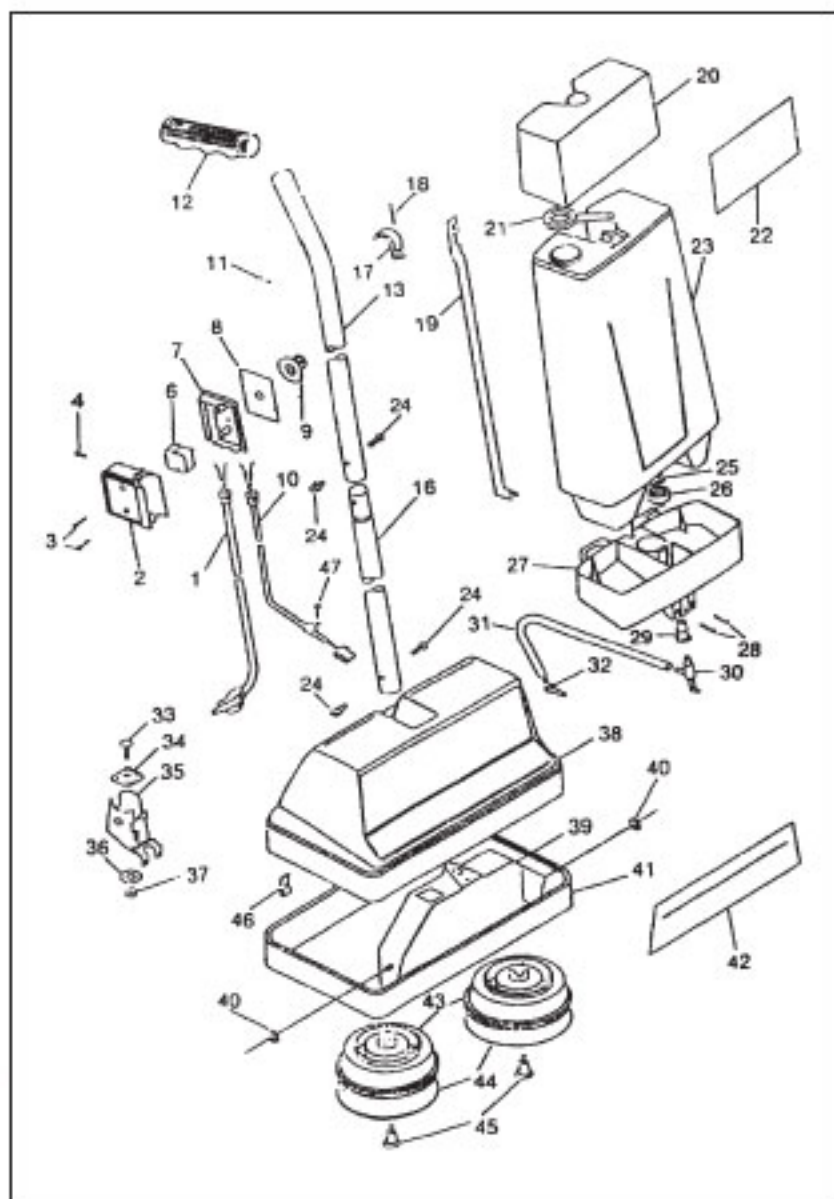

KOBLENZ Original & Replacement

P-800, P-820 External Parts

KEY	PART NO.	DESCRIPTION
1	KO-100043	Line Cord
2	NLA	Switch Box
3	KO-010536	Self-Tapping Screw
5	KO-081662	Polyethylene Bag
6	KO-110082	Switch 2 Speed
7	KO-130823	Switch Box Cover
8	KO-171202	Box Label 2 Speed
9	KO-130845	Switch Knob
10	KO-090922	Motor Cable Ass'y
11	KO-010273	Self-Tapping Screw
12	KO-130585	Handle
13	KO-052801	Upper Handle Tube
16	KO-052802	Lower Handle Tube
17	KO-130360	Dispensing Trigger
18	KO-240091	Trigger Spring
19	KO-051721	Dispensing Rod
20	KO-1309491	Container Top (Black)
21	KO-130064	Tank Cap
22	KO-171423	Container Top Label
23	KO-450015	120 oz. Tank Ass'y
24	KO-450165	Handle Nut & Bolt Inc. Key #45
25	KO-040136	Rubber Washer
26	KO-130068	Valve Cover
27	KO-1309483	Container Base (Black)
28	KO-010154	Self-Tapping Screw
29	NLA	Container Base Seal Units Produced Before 01/2000
29	KO-120694	Container Base Seal Units Produced Since 01/2000
30	KO-130582	Hose-Tank Connector
31	KO-130076	Hose
32	KO-130065	Elbow Hose Connector
33	KO-011431	Special Screw
34	KO-052379	Plate Socket
35	KO-052385	Socket
36	KO-040395	Concave Washer
37	KO-020092	Security Nut
38	KO-1313048	Cover (maroon)
39	KO-050660	Yoke
40	KO-040261	Yoke Nut (2 Req.)
41	KO-120049	Furniture Guard
42	KO-171581	Head Label
43	KO-2450	Scrub Brushes - Pair
43	KO-2460	Shampoo Brushes - Pair
43	KO-2470	Polish Brushes - Pair
44	KO-2400	Lambs Wool Pads - Pair
44	FA-2400	Lambs Wool Pads - Pair
44	KO-2410	Felt Buffing Pads - Pair
44	NLA	Felt Buffing Pads - Pair
44	KO-2420	Scrub Pads, Green - Pair
44	KO-2430	Polish Pads, Tan - Pair
44	NLA	Steel Wool Pads - Pair
45	KO-1301415	Pad Clip
46	KO-020071	Nut
47	KO-010063	Self-Tapping Screw No. 6 x 1/2"

KEY	PART NO.	DESCRIPTION
	37	KO-130059 Frame Spacer
	38	KO-240046 Yoke Spring Left
	38A	KO-240204 Yoke Spring Right
	39	KO-030055 Rivet Tub .121 x 1/4" (4 Req.)
	40	KO-011492 Self-Tapping Screw No. 8 x 1/2" Type B Hex. Washer Head (7 Req.)