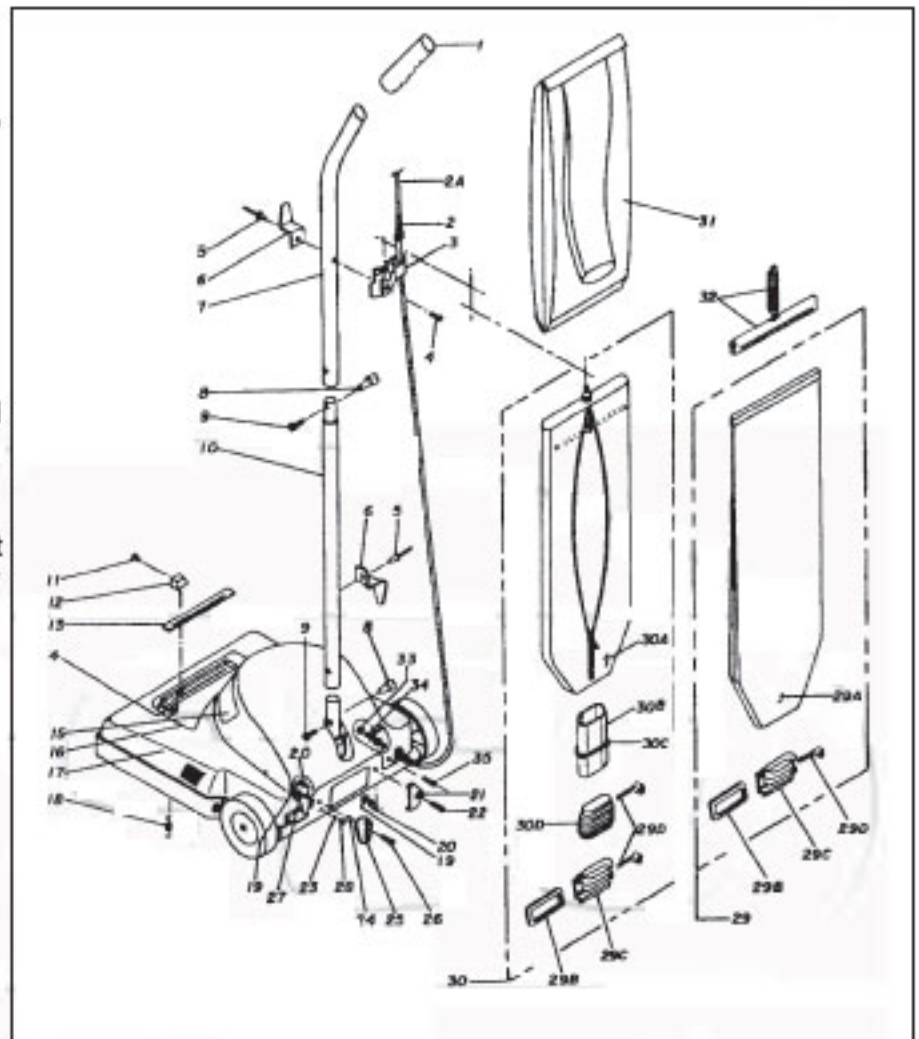

# KOBLENZ Original & Replacement

Models U210, U230, U310, U310Z, U510, U510Z, U530, U530Z  
Upright External Parts

KEY	PART NO.	DESCRIPTION
1	KO-1309475	Handle Grip
2	KO-1205152	Strain Relief
2A	KO-2804540	Cord, 3W U310, U310Z, U510, U510Z, U530
2A	KO-2804557	Cord, 2W U210, U230
3	KO-1311208	Cord Retainer
4	KO-0102830	Screw Type B #8 x 1/2
5	KO-0302083	Pop Rivet 5/32 x 1/4
6	KO-0504829	Cord Hook
7	KO-0530667	Upper Handle
8	KO-0200675	Handle Nut
9	KO-0107458	Screw Mach # 10-32 x 1
10	KO-0530659	Lower Handle
11	KO-0102723	Screw Type B # 6 x 3/8
12	KO-1311000	Height Knob
13	KO-1724863	Label Height Adjustment
13	KO-1729185	Label U310, U310Z Only
14	KO-3701364	Felt
15	KO-1312966	Lens
16	KO-1724970	Label Commercial
16	KO-1725100	Label Professional
16	KO-1725977	Label Thoromatic
16	KO-1728831	Label U310, U310Z
17	KO-0530642	Hood U230 With Lens
17	KO-0532432	Hood U210 W/O Lens
17	KO-0534628	Hood U310, U310Z W/O Lens
17	KO-0533422	Hood U530, U530Z With Lens
17	KO-0533430	Hood U510, U510Z Without Lens
18	KO-2402311	Hood Spring
19	KO-0200378	Nut # 10-32
20	KO-0402719	Star Washer # 10 x .204
21	KO-1311265	Bag Support Prior To 1/01
21	KO-1321272	Bag Support After 1/01
22	KO-0107425	Screw # 10-32 x 5/8
23	KO-2600013	Ball
24	KO-0509976	Bag Knob Spacer
25	KO-1311257	Bag Knob Prior To 1/01
25	KO-1321264	Bag Knob After 1/01
26	KO-0107433	Screw # 10-32 x 3/4
27	KO-0101543	Screw Type B # 6 x 5 5/16
28	KO-2400141	Spring
29	KO-4617825	Permanent Cloth Bag Ass'y U310, U510, U530
29A	NLA	Permanent Cloth Bag
29B	KO-1205509	Bag Coupling Gasket
29C	KO-1312354	Bag Coupling
29D	KO-1313865	Plastic Strap
30	KO-4617833	Zipper Bag Ass'y Professional U210, U230