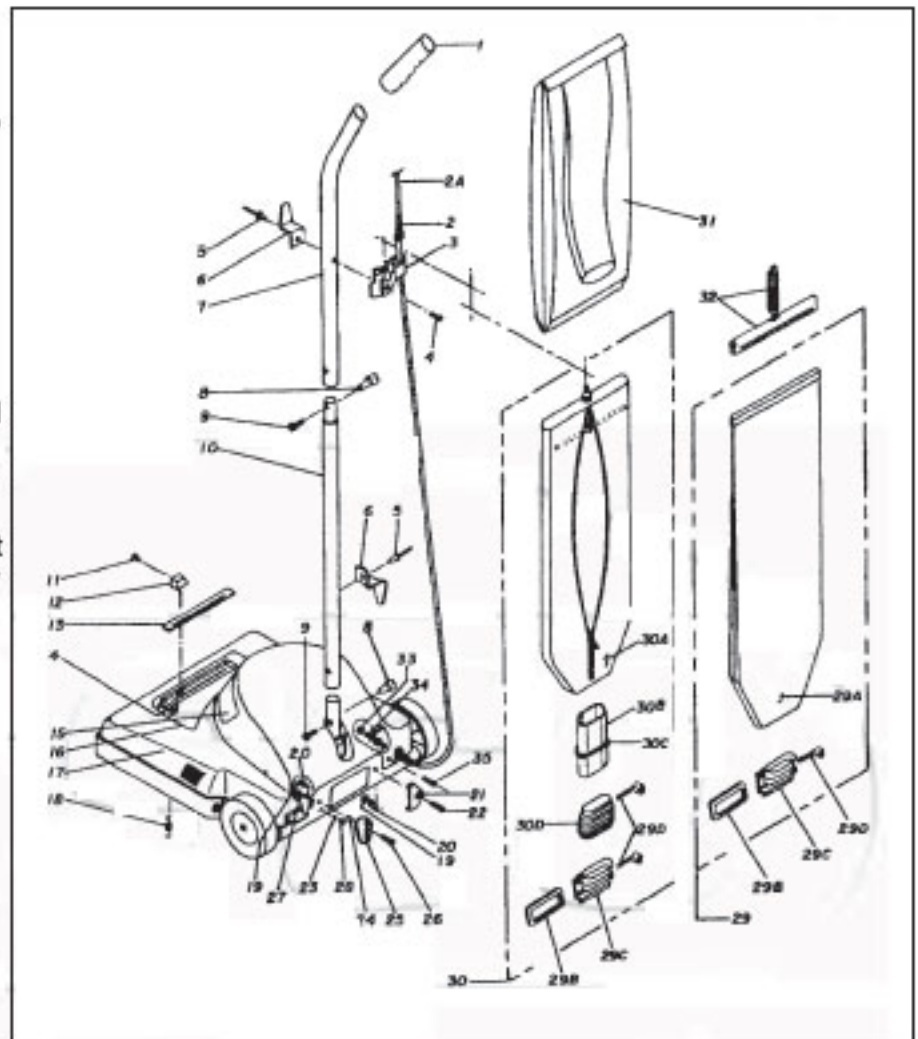

# KOBLENZ Original & Replacement

Models U210, U230, U310, U310Z, U510, U510Z, U530, U530Z  
Upright External Parts

KEY	PART NO.	DESCRIPTION
1	KO-1309475	Handle Grip
2	KO-1205152	Strain Relief
2A	KO-2804540	Cord, 3W U310, U310Z, U510, U510Z, U530
2A	KO-2804557	Cord, 2W U210, U230
3	KO-1311208	Cord Retainer
4	KO-0102830	Screw Type B #8 x 1/2
5	KO-0302083	Pop Rivet 5/32 x 1/4
6	KO-0504829	Cord Hook
7	KO-0530667	Upper Handle
8	KO-0200675	Handle Nut
9	KO-0107458	Screw Mach # 10-32 x 1
10	KO-0530659	Lower Handle
11	KO-0102723	Screw Type B # 6 x 3/8
12	KO-1311000	Height Knob
13	KO-1724863	Label Height Adjustment
13	KO-1729185	Label U310, U310Z Only
14	KO-3701364	Felt
15	KO-1312966	Lens
16	KO-1724970	Label Commercial
16	KO-1725100	Label Professional
16	KO-1725977	Label Thoromatic
16	KO-1728831	Label U310, U310Z
17	KO-0530642	Hood U230 With Lens
17	KO-0532432	Hood U210 W/O Lens
17	KO-0534628	Hood U310, U310Z W/O Lens
17	KO-0533422	Hood U530, U530Z With Lens
17	KO-0533430	Hood U510, U510Z Without Lens
18	KO-2402311	Hood Spring
19	KO-0200378	Nut # 10-32
20	KO-0402719	Star Washer # 10 x .204
21	KO-1311265	Bag Support Prior To 1/01
21	KO-1321272	Bag Support After 1/01
22	KO-0107425	Screw # 10-32 x 5/8
23	KO-2600013	Ball
24	KO-0509976	Bag Knob Spacer
25	KO-1311257	Bag Knob Prior To 1/01
25	KO-1321264	Bag Knob After 1/01
26	KO-0107433	Screw # 10-32 x 3/4
27	KO-0101543	Screw Type B # 6 x 5 5/16
28	KO-2400141	Spring
29	KO-4617825	Permanent Cloth Bag Ass'y U310, U510, U530
29A	NLA	Permanent Cloth Bag
29B	KO-1205509	Bag Coupling Gasket
29C	KO-1312354	Bag Coupling
29D	KO-1313865	Plastic Strap
30	KO-4617833	Zipper Bag Ass'y Professional U210, U230