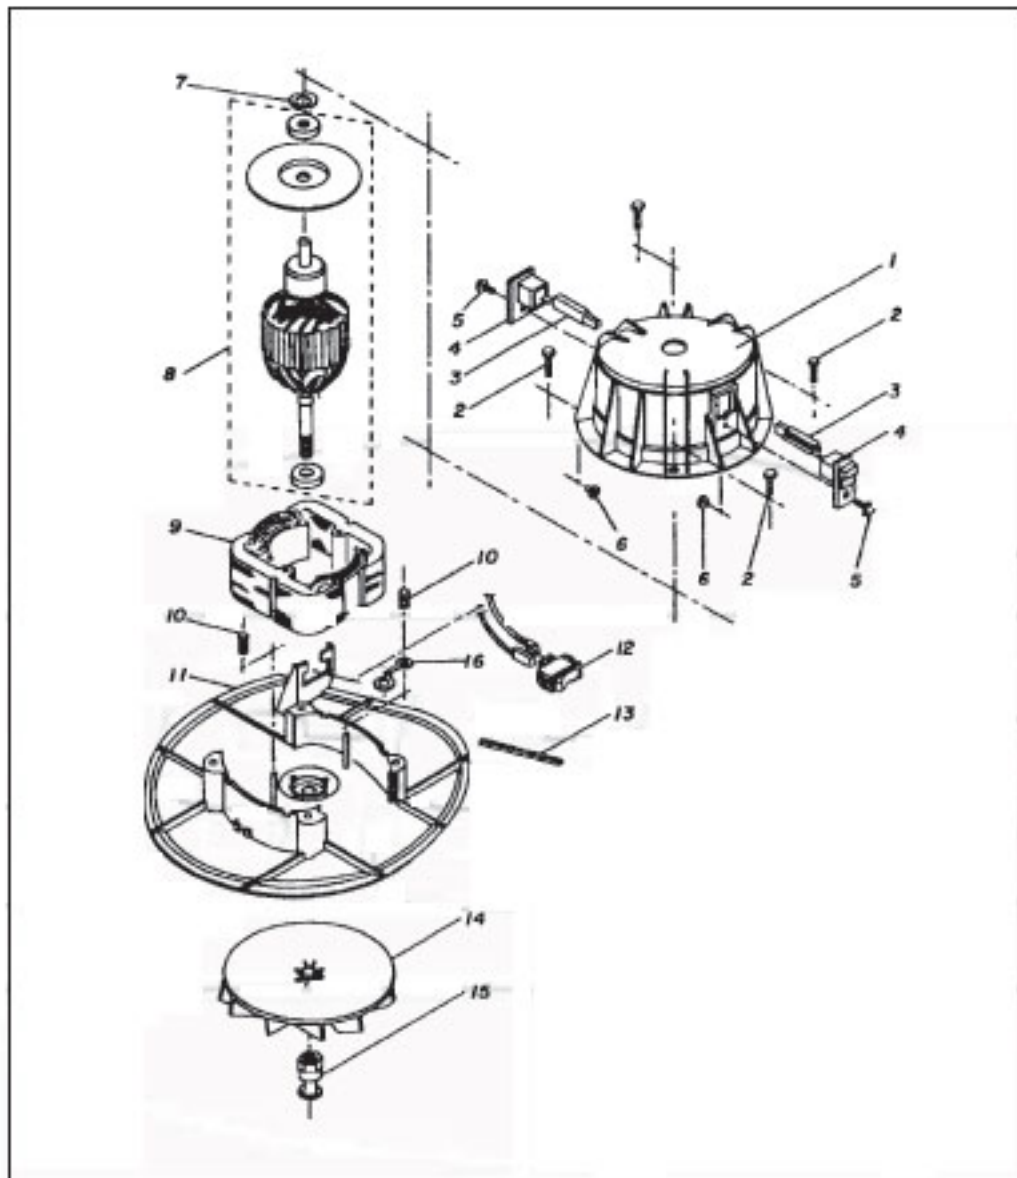

KOBLENZ Original & Replacement

Models U210, U230, U310, U310Z, U510, U510Z, U530, U530Z
Upright Motor Assembly

KEY	PART NO.	DESCRIPTION	KEY	PART NO.	DESCRIPTION
1	KO-1310911	Motor Cover	9	KO-2804771	Field Ass'y U210, U510, U510Z
2	KO-0114926	Screw Type 8 # 8 x 1/2	10	KO-2402287	Spring
3	KO-4617858	Brush Holder Ass'y	11	KO-1310937	Motor Base
4	KO-1311216	Brush Holder Support	12	KO-1101310	Rocker Switch Before 1998 Open Notch
5	KO-0103754	Screw # 8-32 x 3/8	12	KO-1101591	Rocker Switch After 1998 Closed Notch
6	KO-0200964	Special Nut # 8-32	13	KO-1204957	Motor Base Gasket
7	KO-0403972	End Play Washer .850 x .017	14	KO-0605741	Fan
8	KO-2805356	Armature Ass'y U310, U310Z	15	KO-0201053	Belt Pulley Nut
8	KO-2804052	Armature Ass'y U210, U230, U510, U530, U510Z, U530Z	16	KO-3002078	Ground Washer
9	KO-2804060	Field Ass'y U230, U530, U530Z			
9	KO-2805372	Field Ass'y U310, U310Z