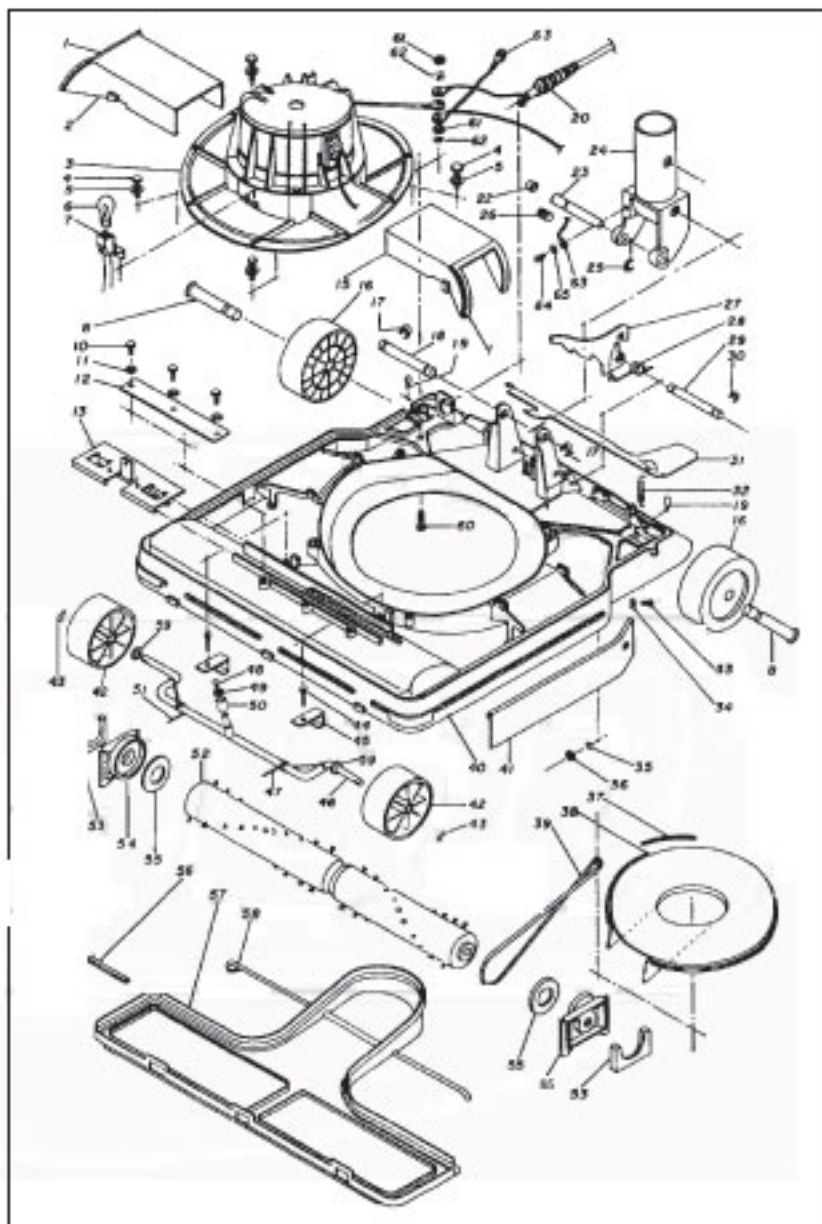

KEY	PART NO.	DESCRIPTION
1	KO-1204791	Air Duct Gasket
2	KO-1310952	Right Air Duct
3	KO-4617254	Motor Ass'y U230
3	NLA	Motor Ass'y U210
3	KO-4621322	Motor Ass'y U310, U310Z
3	KO-4620191	Motor Ass'y U530, U530Z
3	KO-4620209	Motor Ass'y U510, U510Z
4	KO-0113910	Screw # 8-32 x 1/2
5	KO-0500267	Flat Washer .208 x 1/2
6	KO-1400738	Light Bulb
7	KO-1001122	Light Bulb Socket
8	KO-4503371	Rear Wheel Shaft
10	KO-0108464	Screw # 6-32 x 3/8
11	KO-0400267	Flat Washer .208 x 1/2
12	KO-0530691	Plate Cam Guide
13	KO-4618989	Cam Spring Ass'y
15	KO-1310960	Left Air Duct
16	KO-1310903	Rear Wheel
17	KO-0402438	C-Washer 5/16
18	KO-2510014	Socket Bolt Prior To 1/01
18	KO-2512337	Socket Bolt After 1/01
19	KO-2400653	Retainer Clip
20	KO-1205152	Strain Relief
22	KO-1312925	Switch Actuator
23	KO-2510022	Switch Bolt
24	KO-0605675	Tube Socket
25	KO-0402370	Washer .207 x .507
26	KO-2402592	Spring
27	KO-0530618	Handle Cam
28	KO-2402493	Cam Spring
29	KO-2510030	Cam Bolt
30	KO-0402420	Washer 3-16
31	KO-0530626	Handle Release Pedal
32	KO-2401933	Spring
33	KO-0116095	Screw # 10-32 x 1/2
34	KO-0400655	Flat Washer .200 x .624
35	KO-0402719	Star Washer # 10 x .204
36	KO-0200378	Nut 10-32
37	KO-1204957	Fan Cover Gasket
38	KO-1310945	Fan Cover
39	KO-1204767	Brush Roll Belt
39	ER-1000	Round Belt
40	KO-0605683	Chassis
41	KO-1204759	Bumper
42	KO-1310895	Front Wheel
43	KO-2500122	Cotter Pin
44	KO-0113910	Screw # 8-32 x 1/2
45	KO-0530683	Front Axle Retainer
46	KO-4617239	Front Axle Ass'y
47	KO-2402295	Front Axle Spring
48	KO-0301275	Type B Rivet
49	KO-0400192	Flat Washer .171 x .500
50	KO-2510659	Axle Bushing
51	KO-2502345	Front Axle Spring
52	KO-4502993	Brushroll Ass'y Complete

KEY	PART NO.	DESCRIPTION
53	KO-1205228	Bearing Support Gasket
54	KO-1312529	Bearing Support Right
55	KO-3701307	Bearing Support Felt
56	KO-1204825	Bottom Plate Seal
57	KO-0530634	Bottom Plate
58	KO-2509974	Bottom Plate Retainer
59	KO-0400200	Flat Washer .315 x .627
60	KO-0112490	Screw # 8-32 x 5/8
61	KO-0200071	Hexagonal Nut 8-32
62	KO-0402719	Star Washer 10 x .204
63	KO-2804763	Ground Lead
64	KO-0109314	Screw # 6 x 5/16
65	KO-1312529	Bearing Support Left Prior To 991001
65	KO-4623765	Bearing Support Left After 991001

NLA = No Longer Available