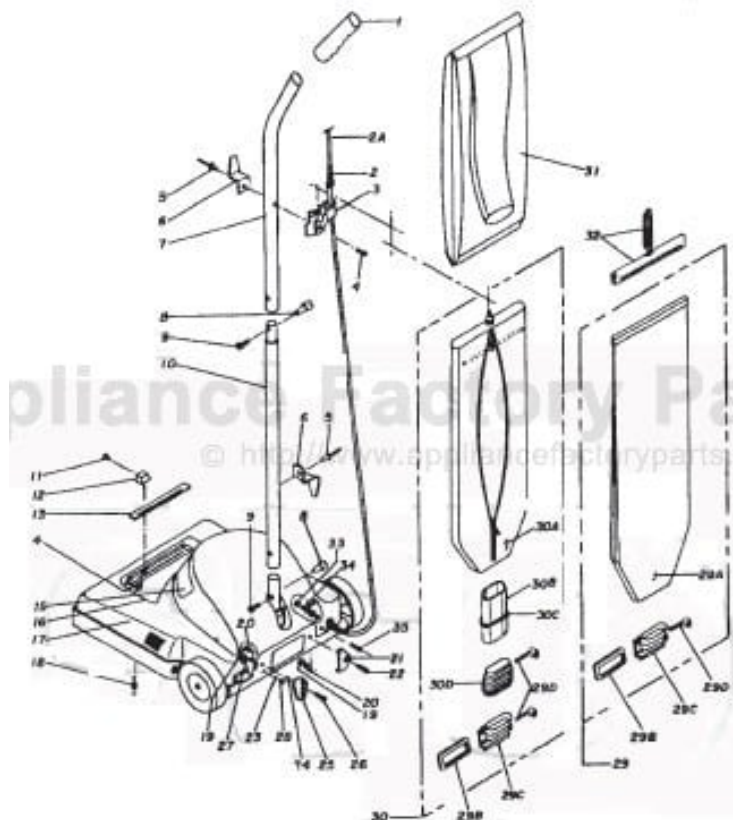

[Find Your Koblenz Vacuum Cleaner Parts - Select From 30 Models](#)

----- Manual continues below part list -----