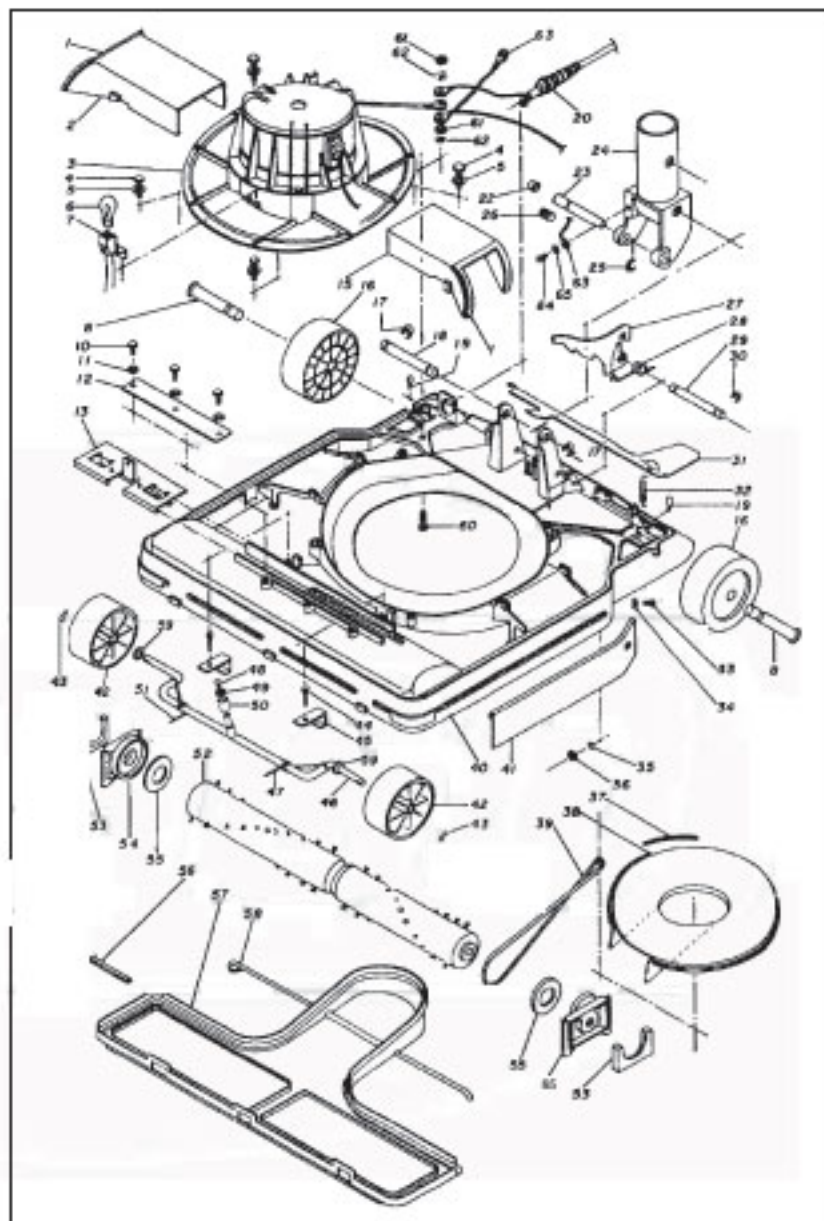

KEY	PART NO.	DESCRIPTION
1	KO-1204791	Air Duct Gasket
2	KO-1310952	Right Air Duct
3	KO-4617254	Motor Ass'y U230
3	NLA	Motor Ass'y U210
3	KO-4621322	Motor Ass'y U310, U310Z
3	KO-4620191	Motor Ass'y U530, U530Z
3	KO-4620209	Motor Ass'y U510, U510Z
4	KO-0113910	Screw # 8-32 x 1/2
5	KO-0500267	Flat Washer .208 x 1/2
6	KO-1400738	Light Bulb
7	KO-1001122	Light Bulb Socket
8	KO-4503371	Rear Wheel Shaft
10	KO-0108464	Screw # 6-32 x 3/8
11	KO-0400267	Flat Washer .208 x 1/2
12	KO-0530691	Plate Cam Guide
13	KO-4618989	Cam Spring Ass'y
15	KO-1310960	Left Air Duct
16	KO-1310903	Rear Wheel
17	KO-0402438	C-Washer 5/16
18	KO-2510014	Socket Bolt Prior To 1/01
18	KO-2512337	Socket Bolt After 1/01
19	KO-2400653	Retainer Clip
20	KO-1205152	Strain Relief
22	KO-1312925	Switch Actuator
23	KO-2510022	Switch Bolt
24	KO-0605675	Tube Socket
25	KO-0402370	Washer .207 x .507
26	KO-2402592	Spring
27	KO-0530618	Handle Cam
28	KO-2402493	Cam Spring
29	KO-2510030	Cam Bolt
30	KO-0402420	Washer 3-16
31	KO-0530626	Handle Release Pedal
32	KO-2401933	Spring
33	KO-0116095	Screw # 10-32 x 1/2
34	KO-0400655	Flat Washer .200 x .624
35	KO-0402719	Star Washer # 10 x .204
36	KO-0200378	Nut 10-32
37	KO-1204957	Fan Cover Gasket
38	KO-1310945	Fan Cover
39	KO-1204767	Brush Roll Belt
39	ER-1000	Round Belt
40	KO-0605683	Chassis
41	KO-1204759	Bumper
42	KO-1310895	Front Wheel
43	KO-2500122	Cotter Pin
44	KO-0113910	Screw # 8-32 x 1/2
45	KO-0530683	Front Axle Retainer
46	KO-4617239	Front Axle Ass'y
47	KO-2402295	Front Axle Spring
48	KO-0301275	Type B Rivet
49	KO-0400192	Flat Washer .171 x .500
50	KO-2510659	Axle Bushing
51	KO-2502345	Front Axle Spring
52	KO-4502993	Brushroll Ass'y Complete

KEY	PART NO.	DESCRIPTION
53	KO-1205228	Bearing Support Gasket
54	KO-1312529	Bearing Support Right
55	KO-3701307	Bearing Support Felt
56	KO-1204825	Bottom Plate Seal
57	KO-0530634	Bottom Plate
58	KO-2509974	Bottom Plate Retainer
59	KO-0400200	Flat Washer .315 x .627
60	KO-0112490	Screw # 8-32 x 5/8
61	KO-0200071	Hexagonal Nut 8-32
62	KO-0402719	Star Washer 10 x .204
63	KO-2804763	Ground Lead
64	KO-0109314	Screw # 6 x 5/16
65	KO-1312529	Bearing Support Left Prior To 991001
65	KO-4623765	Bearing Support Left After 991001

NLA = No Longer Available