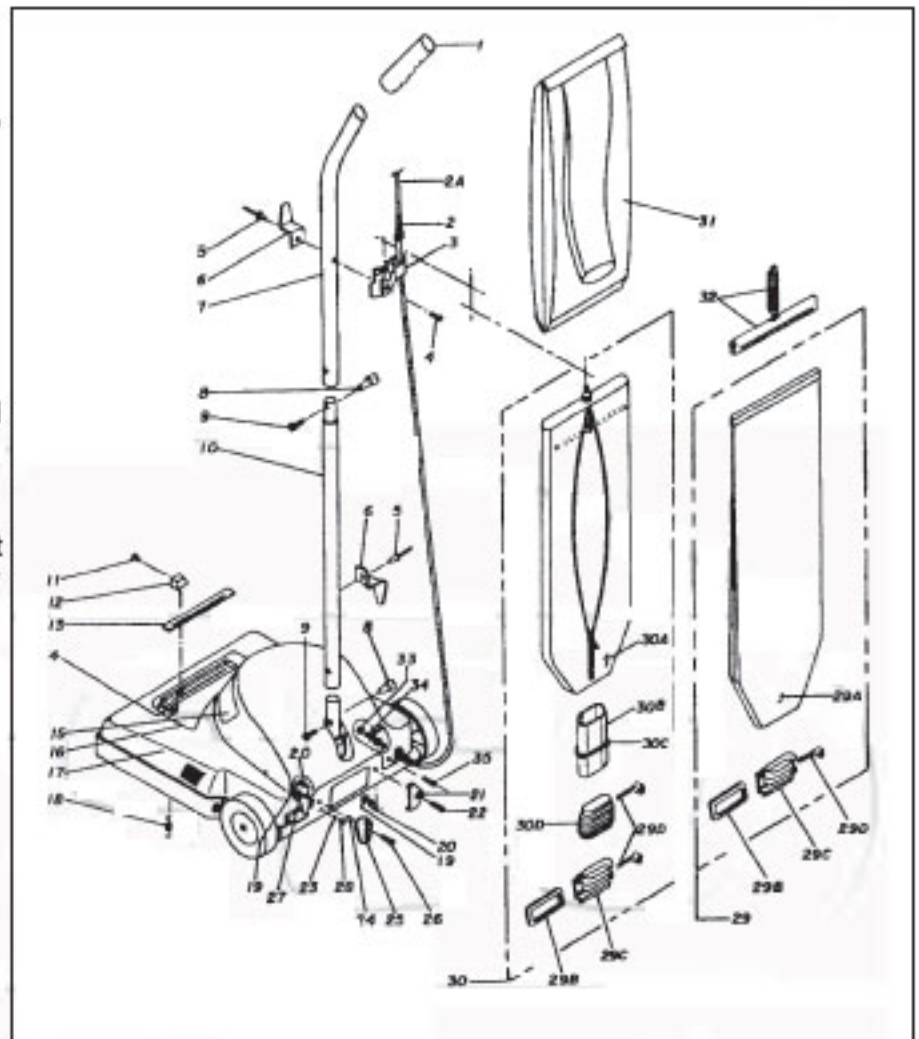

KEY	PART NO.	DESCRIPTION
1	KO-1309475	Handle Grip
2	KO-1205152	Strain Relief
2A	KO-2804540	Cord, 3W U310, U310Z, U510, U510Z, U530
2A	KO-2804557	Cord, 2W U210, U230
3	KO-1311208	Cord Retainer
4	KO-0102830	Screw Type B #8 x 1/2
5	KO-0302083	Pop Rivet 5/32 x 1/4
6	KO-0504829	Cord Hook
7	KO-0530667	Upper Handle
8	KO-0200675	Handle Nut
9	KO-0107458	Screw Mach # 10-32 x 1
10	KO-0530659	Lower Handle
11	KO-0102723	Screw Type B # 6 x 3/8
12	KO-1311000	Height Knob
13	KO-1724863	Label Height Adjustment
13	KO-1729185	Label U310, U310Z Only
14	KO-3701364	Felt
15	KO-1312966	Lens
16	KO-1724970	Label Commercial
16	KO-1725100	Label Professional
16	KO-1725977	Label Thoromatic
16	KO-1728831	Label U310, U310Z
17	KO-0530642	Hood U230 With Lens
17	KO-0532432	Hood U210 W/O Lens
17	KO-0534628	Hood U310, U310Z W/O Lens
17	KO-0533422	Hood U530, U530Z With Lens
17	KO-0533430	Hood U510, U510Z Without Lens
18	KO-2402311	Hood Spring
19	KO-0200378	Nut # 10-32
20	KO-0402719	Star Washer # 10 x .204
21	KO-1311265	Bag Support Prior To 1/01
21	KO-1321272	Bag Support After 1/01
22	KO-0107425	Screw # 10-32 x 5/8
23	KO-2600013	Ball
24	KO-0509976	Bag Knob Spacer
25	KO-1311257	Bag Knob Prior To 1/01
25	KO-1321264	Bag Knob After 1/01
26	KO-0107433	Screw # 10-32 x 3/4
27	KO-0101543	Screw Type B # 6 x 5 5/16
28	KO-2400141	Spring
29	KO-4617825	Permanent Cloth Bag Ass'y U310, U510, U530
29A	NLA	Permanent Cloth Bag
29B	KO-1205509	Bag Coupling Gasket
29C	KO-1312354	Bag Coupling
29D	KO-1313865	Plastic Strap
30	KO-4617833	Zipper Bag Ass'y Professional U210, U230

KEY	PART NO.	DESCRIPTION
30	KO-4619425	Zipper Bag Ass'y Commercial U310Z, U510Z, U530Z
30A	KO-4502191	Zipper Bag Professional U210, U230
30A	KO-4503074	Zipper Bag Commercial U310Z, U510Z, U530Z
30B	KO-1311281	Paper Bag Connector
30C	KO-2402337	Spring, Paper Bag
30D	KO-1205483	Zipper Bag Hose
31	KO-4502209	Paper Bag
31	ER-1406	Paper Bag Eureka Style F & G 3 Pk
31	ER-1407	Paper Bag Commercial Sanitaire 5 Pk
32	KO-4503124	Bag Clip
33	KO-0200071	Hexagonal Nut 8-32
34	KO-0402719	Star Washer
35	KO-0112474	Screw 8-32 x 3/8