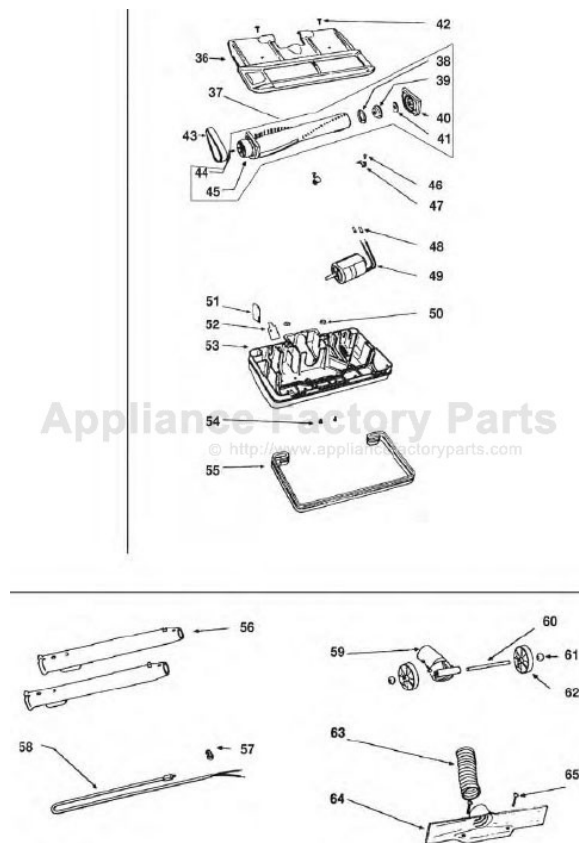

This Owner's Manual is provided and hosted by [Appliance Factory Parts](http://www.appliancefactoryparts.com).

Nutone 598 Owner's Manual

[Shop genuine replacement parts for Nutone 598](#)

[Find Your Nutone Vacuum Cleaner Parts - Select From 10 Models](#)

----- Manual continues below part list -----

Available Replacement Parts for Nutone 598

[48332](#)

DRAFT INDUCERS 115 VOLTS 3200/ 2800 RPM

KEY	PART NO.	DESCRIPTION	KEY	PART NO.	DESCRIPTION
36	E-25788	Sole Plate Ass'y*			
	E-25903	*Sole Plate Gasket			
37	NLA	Brushroll Ass'y Wood W/Large Pulley**			
37	E-53408	Brushroll Ass'y Wood W/Small Pulley			
37	E-53348-1	Brushroll Ass'y Wood W/Small Pulley			
37	ER-2030	Brushroll Ass'y Wood W/Small Pulley			
38	E-49101	**Felt Washer			
39	E-36412	**Felt Retainer			
40	E-53282	**Bearing Ass'y Repair Kit			
41	E-49591	**Flat Washer			
42	E-EW305-8P7N	Screw			
43	E-52201	Drive Belt			
43	ER-1050	Drive Belt			
44	E-49175	**Locknut			
45	E-37114	**Pulley			
46	E-EW312-88C	Plate Screw			
47	E-48332	Retainer Plate			
48	E-EW22-17	Wire Nut			
48	SS-3270	Wire Nut			
49	E-52314-2	Motor			
49	ER-6050	Motor			
50	E-49050	On-Sert			
51	E-49110A	Belt Guard			
52	E-36680	Grounding Cover			
53	NLA	Housing Ass'y*			
	E-25353	*Name Plate			
54	E-EW110-8P4C	Motor Screw			
55	E-36322A-2	Furniture Guard			
56	E-36879-2	Wand			
56	FA-5001	Wand			
	FA-3210	Cord Strap (not illustrated)			
57	E-55053-1	Strain Relief Bushing			
57	SS-3265	Strain Relief Bushing			
58	E-35970-5	Cord			
58	ER-3055	Cord			
59	NLA	Handle Socket			
60	E-48334	Axle			
61	E-48336	Axle Bearing			
62	E-36555-1	Wheel			
63	E-25789-2	Hose 5"			
63	ER-7200	Hose 5"			
64	E-12578B-1	Inlet Divider			
65	E-EW312-8-8C	Screw			