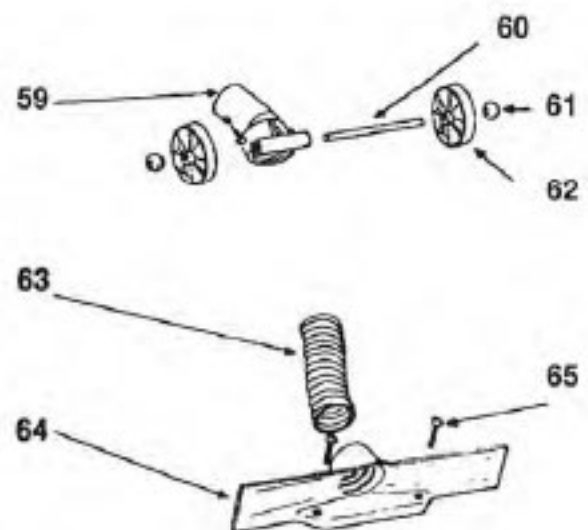

----- Manual continues below part list -----

Available Replacement Parts for Nutone 598

[48332](#)

DRAFT INDUCERS 115 VOLTS 3200/ 2800 RPM

KEY	PART NO.	DESCRIPTION	KEY	PART NO.	DESCRIPTION
36	E-25788	Sole Plate Ass'y*			
	E-25903	*Sole Plate Gasket			
37	NLA	Brushroll Ass'y Wood W/Large Pulley**			
37	E-53408	Brushroll Ass'y Wood W/Small Pulley			
37	E-53348-1	Brushroll Ass'y Wood W/Small Pulley			
37	ER-2030	Brushroll Ass'y Wood W/Small Pulley			
38	E-49101	**Felt Washer			
39	E-36412	**Felt Retainer			
40	E-53282	**Bearing Ass'y Repair Kit			
41	E-49591	**Flat Washer			
42	E-EW305-8P7N	Screw			
43	E-52201	Drive Belt			
43	ER-1050	Drive Belt			
44	E-49175	**Locknut			
45	E-37114	**Pulley			
46	E-EW312-88C	Plate Screw			
47	E-48332	Retainer Plate			
48	E-EW22-17	Wire Nut			
48	SS-3270	Wire Nut			
49	E-52314-2	Motor			
49	ER-6050	Motor			
50	E-49050	On-Sert			
51	E-49110A	Belt Guard			
52	E-36680	Grounding Cover			
53	NLA	Housing Ass'y*			
	E-25353	*Name Plate			
54	E-EW110-8P4C	Motor Screw			
55	E-36322A-2	Furniture Guard			
56	E-36879-2	Wand			
56	FA-5001	Wand			
	FA-3210	Cord Strap (not illustrated)			
57	E-55053-1	Strain Relief Bushing			
57	SS-3265	Strain Relief Bushing			
58	E-35970-5	Cord			
58	ER-3055	Cord			
59	NLA	Handle Socket			
60	E-48334	Axle			
61	E-48336	Axle Bearing			
62	E-36555-1	Wheel			
63	E-25789-2	Hose 5"			
63	ER-7200	Hose 5"			
64	E-12578B-1	Inlet Divider			
65	E-EW312-8-8C	Screw			