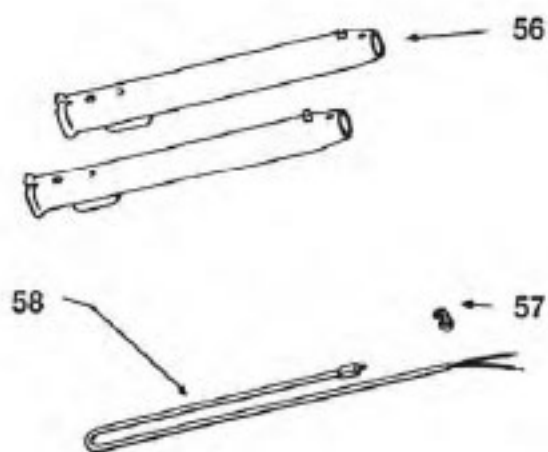

----- Manual continues below part list -----

Available Replacement Parts for Nutone 598

[48332](#)

DRAFT INDUCERS 115 VOLTS 3200/ 2800 RPM

KEY	PART NO.	DESCRIPTION	KEY	PART NO.	DESCRIPTION
36	E-25788	Sole Plate Ass'y*			
	E-25903	*Sole Plate Gasket			
37	NLA	Brushroll Ass'y Wood W/Large Pulley**			
37	E-53408	Brushroll Ass'y Wood W/Small Pulley			
37	E-53348-1	Brushroll Ass'y Wood W/Small Pulley			
37	ER-2030	Brushroll Ass'y Wood W/Small Pulley			
38	E-49101	**Felt Washer			
39	E-36412	**Felt Retainer			
40	E-53282	**Bearing Ass'y Repair Kit			
41	E-49591	**Flat Washer			
42	E-EW305-8P7N	Screw			
43	E-52201	Drive Belt			
43	ER-1050	Drive Belt			
44	E-49175	**Locknut			
45	E-37114	**Pulley			
46	E-EW312-88C	Plate Screw			
47	E-48332	Retainer Plate			
48	E-EW22-17	Wire Nut			
48	SS-3270	Wire Nut			
49	E-52314-2	Motor			
49	ER-6050	Motor			
50	E-49050	On-Sert			
51	E-49110A	Belt Guard			
52	E-36680	Grounding Cover			
53	NLA	Housing Ass'y*			
	E-25353	*Name Plate			
54	E-EW110-8P4C	Motor Screw			
55	E-36322A-2	Furniture Guard			
56	E-36879-2	Wand			
56	FA-5001	Wand			
	FA-3210	Cord Strap (not illustrated)			
57	E-55053-1	Strain Relief Bushing			
57	SS-3265	Strain Relief Bushing			
58	E-35970-5	Cord			
58	ER-3055	Cord			
59	NLA	Handle Socket			
60	E-48334	Axle			
61	E-48336	Axle Bearing			
62	E-36555-1	Wheel			
63	E-25789-2	Hose 5"			
63	ER-7200	Hose 5"			
64	E-12578B-1	Inlet Divider			
65	E-EW312-8-8C	Screw			