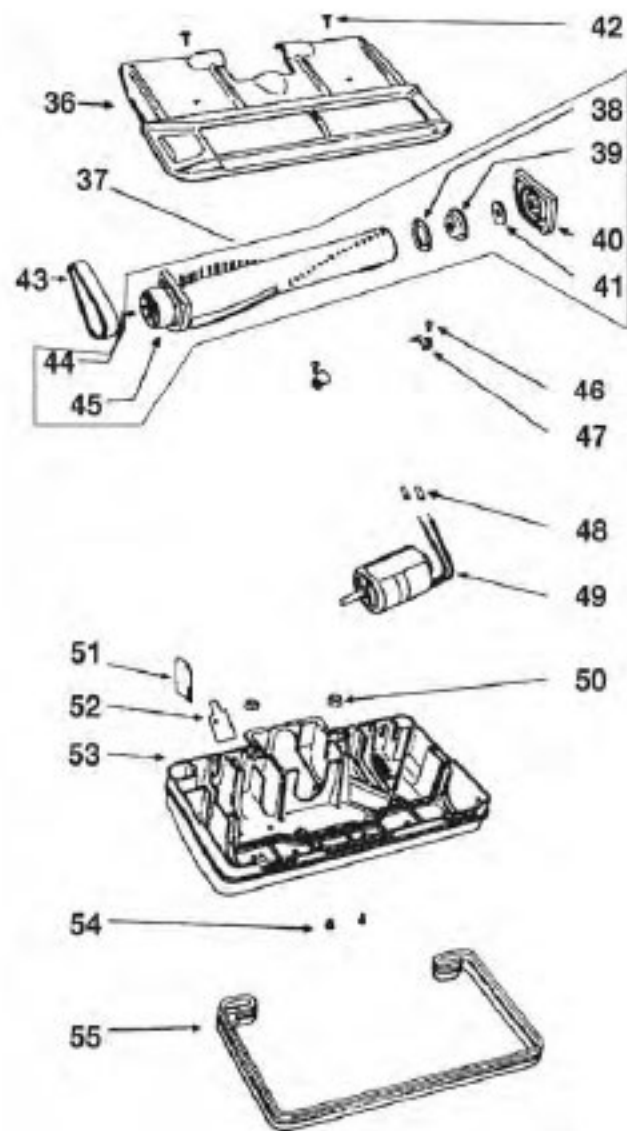

----- Manual continues below part list -----

Available Replacement Parts for Nutone 598

[48332](#)

DRAFT INDUCERS 115 VOLTS 3200/ 2800 RPM

KEY	PART NO.	DESCRIPTION	KEY	PART NO.	DESCRIPTION
36	E-25788	Sole Plate Ass'y*			
	E-25903	*Sole Plate Gasket			
37	NLA	Brushroll Ass'y Wood W/Large Pulley**			
37	E-53408	Brushroll Ass'y Wood W/Small Pulley			
37	E-53348-1	Brushroll Ass'y Wood W/Small Pulley			
37	ER-2030	Brushroll Ass'y Wood W/Small Pulley			
38	E-49101	**Felt Washer			
39	E-36412	**Felt Retainer			
40	E-53282	**Bearing Ass'y Repair Kit			
41	E-49591	**Flat Washer			
42	E-EW305-8P7N	Screw			
43	E-52201	Drive Belt			
43	ER-1050	Drive Belt			
44	E-49175	**Locknut			
45	E-37114	**Pulley			
46	E-EW312-88C	Plate Screw			
47	E-48332	Retainer Plate			
48	E-EW22-17	Wire Nut			
48	SS-3270	Wire Nut			
49	E-52314-2	Motor			
49	ER-6050	Motor			
50	E-49050	On-Sert			
51	E-49110A	Belt Guard			
52	E-36680	Grounding Cover			
53	NLA	Housing Ass'y*			
	E-25353	*Name Plate			
54	E-EW110-8P4C	Motor Screw			
55	E-36322A-2	Furniture Guard			
56	E-36879-2	Wand			
56	FA-5001	Wand			
	FA-3210	Cord Strap (not illustrated)			
57	E-55053-1	Strain Relief Bushing			
57	SS-3265	Strain Relief Bushing			
58	E-35970-5	Cord			
58	ER-3055	Cord			
59	NLA	Handle Socket			
60	E-48334	Axle			
61	E-48336	Axle Bearing			
62	E-36555-1	Wheel			
63	E-25789-2	Hose 5"			
63	ER-7200	Hose 5"			
64	E-12578B-1	Inlet Divider			
65	E-EW312-8-8C	Screw			