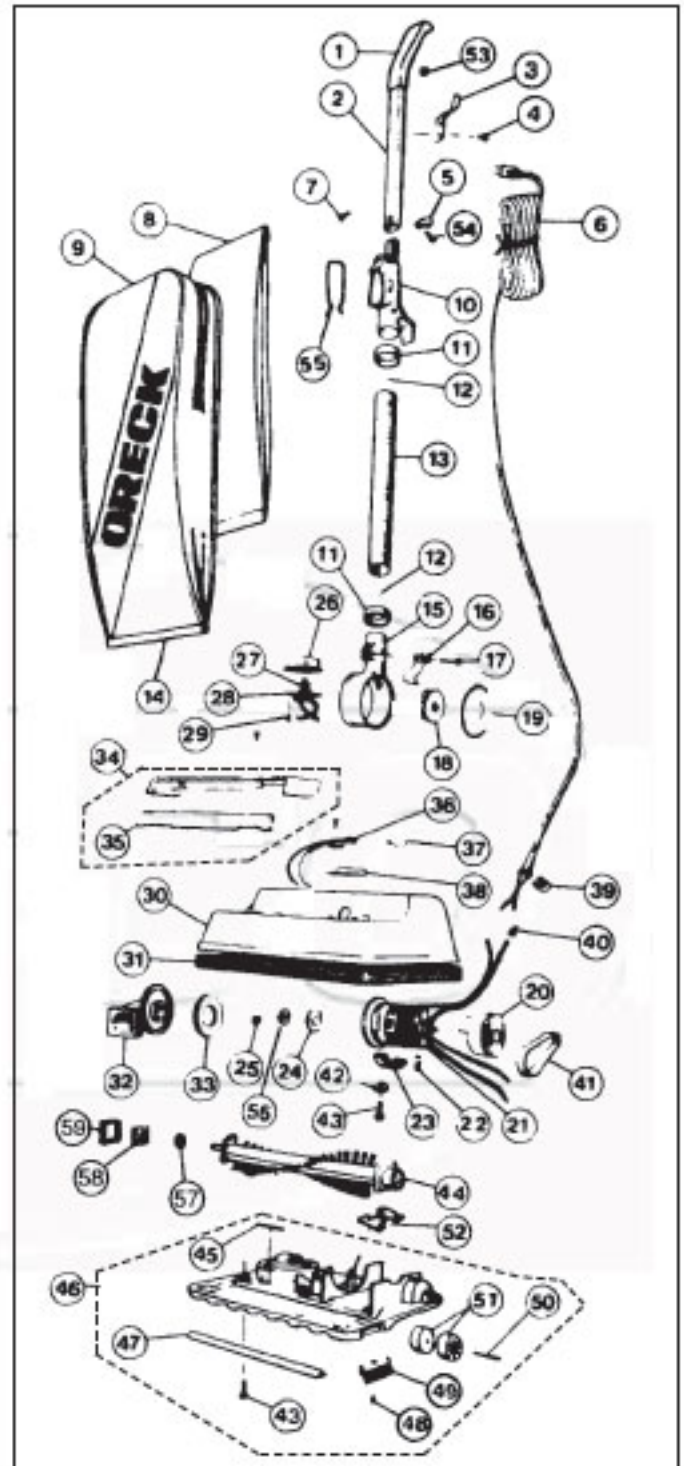

Models 100C, 9100C

KEY	PART NO.	DESCRIPTION
1	O-010-4173	Grip White
1	O-010-4172	Grip Black 100C
2	O-896-0276	Handle Ass'y 100C White
2	O-7503003	Handle Ass'y 9100C White
3	O-014-1131	Cord Wrap Bracket
4	O-880-7023	Screw
5	O-010-1506	Cable Clamp
6	O-010-2802	Cord Set 2 Wire 35' White
6	O-010-2872	Cord Set Blue 100C
7	O-880-7027	Screw 9100C
7	O-880-7125	Screw 100C
8	O-80009	Disposable Dust Bag
8	O-80009DW	Celoc Hypo Allergenic Dust Bags
8	OR-1435	Disposable Micro Filtration Dust Bag
		Envirocare 8 Pk
9	O-010-0203	Outer Bag Gray
9	OR-1225	Outer Bag Hypoallergenic Gray
10	O-015-2663	Connector Ass'y 100C
10	O-015-2667	Connector Ass'y 9100C
11	O-013-2503	Collar
12	NLA	Seal
13	O-016-9546	Tube Ass'y
13	O-016-9477	Tube Ass'y 9100C
14	O-013-2469	Bag Clip Gray 9100C Slide On
14	O-013-2456	Bag Clip White 100C
15	O-015-4965	Fan Housing Ass'y W/Spring
16	O-010-8418	Spring
17	O-880-6134	Rivet
18	O-097530001	Fan Plastic
18	OR-2800	Fan Plastic
18	OR-2820	Fan Metal
19	O-013-7714	Fan Seal
20	O-013-2954	Cover
21	O-017-0020	Motor
21	OR-6000	Motor With Motor Seals
22	O-010-1186	Motor Carbon Brush
23	O-010-7716	Motor Seal
24	O-010-7724	Washer Felt
25	O-880-5037	Nut
26	O-010-2942	Switch Cover
27	O-010-8823	Switch
28	NLA	Switch Plate
29	O-880-7026	Screw
30	O-015-4924	Housing 9100C
30	NLA	Housing 100C (Order O-015-4924)
31	O-014-0359	Bumper White
32	O-014-6977	Intake Pivot
33	O-010-7713	Felt Seal
34	O-014-4872	Lamp Housing With Lens Silver Gray
35	O-013-5576	Lens
36	O-010-4600	Lamp Holder
37	O-010-1177	Bulb
37	HR-3500	Bulb
38	O-013-1176	Bulb Reflector
39	O-010-1258	Heyco Cord Retainer
40	O-010-2652	Wire Connector
41	O-010-0604	Drive Belt
41	OR-1000	Drive Belt
42	O-880-7146	Screw & Washer
43	O-880-7146	Screw & Washer
44	O-016-1152	Brush & Pulley Ass'y
44	OR-2000	Brush & Pulley Ass'y
45	O-010-7721	Seal
46	O-013-0475	Base Plate Ass'y W/Micro Sweep
47	O-013-2353	Channel