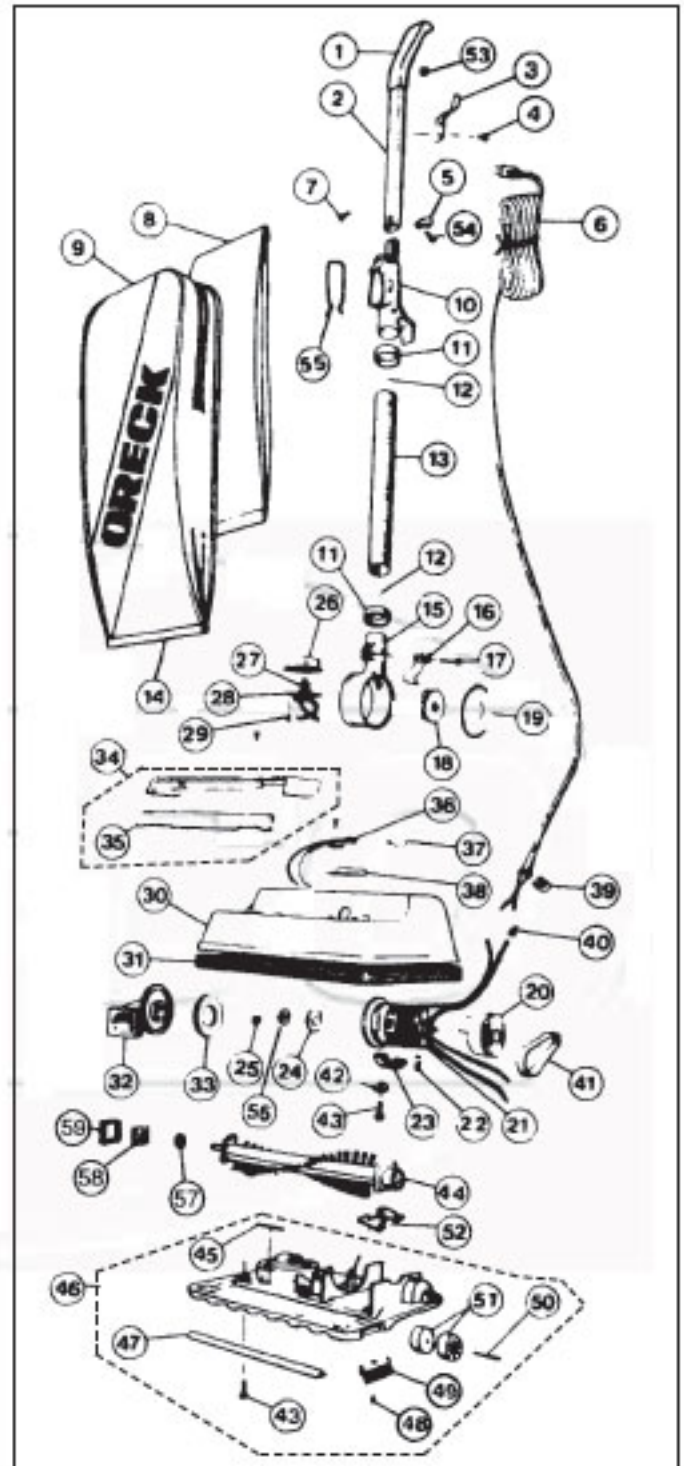

ORECK Original & Replacement

Models 100C, 9100C

KEY	PART NO.	DESCRIPTION
1	O-010-4173	Grip White
1	O-010-4172	Grip Black 100C
2	O-896-0276	Handle Ass'y 100C White
2	O-7503003	Handle Ass'y 9100C White
3	O-014-1131	Cord Wrap Bracket
4	O-880-7023	Screw
5	O-010-1506	Cable Clamp
6	O-010-2802	Cord Set 2 Wire 35' White
6	O-010-2872	Cord Set Blue 100C
7	O-880-7027	Screw 9100C
7	O-880-7125	Screw 100C
8	O-80009	Disposable Dust Bag
8	O-80009DW	Celoc Hypo Allergenic Dust Bags
8	OR-1435	Disposable Micro Filtration Dust Bag
		Envirocare 8 Pk
9	O-010-0203	Outer Bag Gray
9	OR-1225	Outer Bag Hypoallergenic Gray
10	O-015-2663	Connector Ass'y 100C
10	O-015-2667	Connector Ass'y 9100C
11	O-013-2503	Collar
12	NLA	Seal
13	O-016-9546	Tube Ass'y
13	O-016-9477	Tube Ass'y 9100C
14	O-013-2469	Bag Clip Gray 9100C Slide On
14	O-013-2456	Bag Clip White 100C
15	O-015-4965	Fan Housing Ass'y W/Spring
16	O-010-8418	Spring
17	O-880-6134	Rivet
18	O-097530001	Fan Plastic
18	OR-2800	Fan Plastic
18	OR-2820	Fan Metal
19	O-013-7714	Fan Seal
20	O-013-2954	Cover
21	O-017-0020	Motor
21	OR-6000	Motor With Motor Seals
22	O-010-1186	Motor Carbon Brush
23	O-010-7716	Motor Seal
24	O-010-7724	Washer Felt
25	O-880-5037	Nut
26	O-010-2942	Switch Cover
27	O-010-8823	Switch
28	NLA	Switch Plate
29	O-880-7026	Screw
30	O-015-4924	Housing 9100C
30	NLA	Housing 100C (Order O-015-4924)
31	O-014-0359	Bumper White
32	O-014-6977	Intake Pivot
33	O-010-7713	Felt Seal
34	O-014-4872	Lamp Housing With Lens Silver Gray
35	O-013-5576	Lens
36	O-010-4600	Lamp Holder
37	O-010-1177	Bulb
37	HR-3500	Bulb
38	O-013-1176	Bulb Reflector
39	O-010-1258	Heyco Cord Retainer
40	O-010-2652	Wire Connector
41	O-010-0604	Drive Belt
41	OR-1000	Drive Belt
42	O-880-7146	Screw & Washer
43	O-880-7146	Screw & Washer
44	O-016-1152	Brush & Pulley Ass'y
44	OR-2000	Brush & Pulley Ass'y
45	O-010-7721	Seal
46	O-013-0475	Base Plate Ass'y W/Micro Sweep
47	O-013-2353	Channel