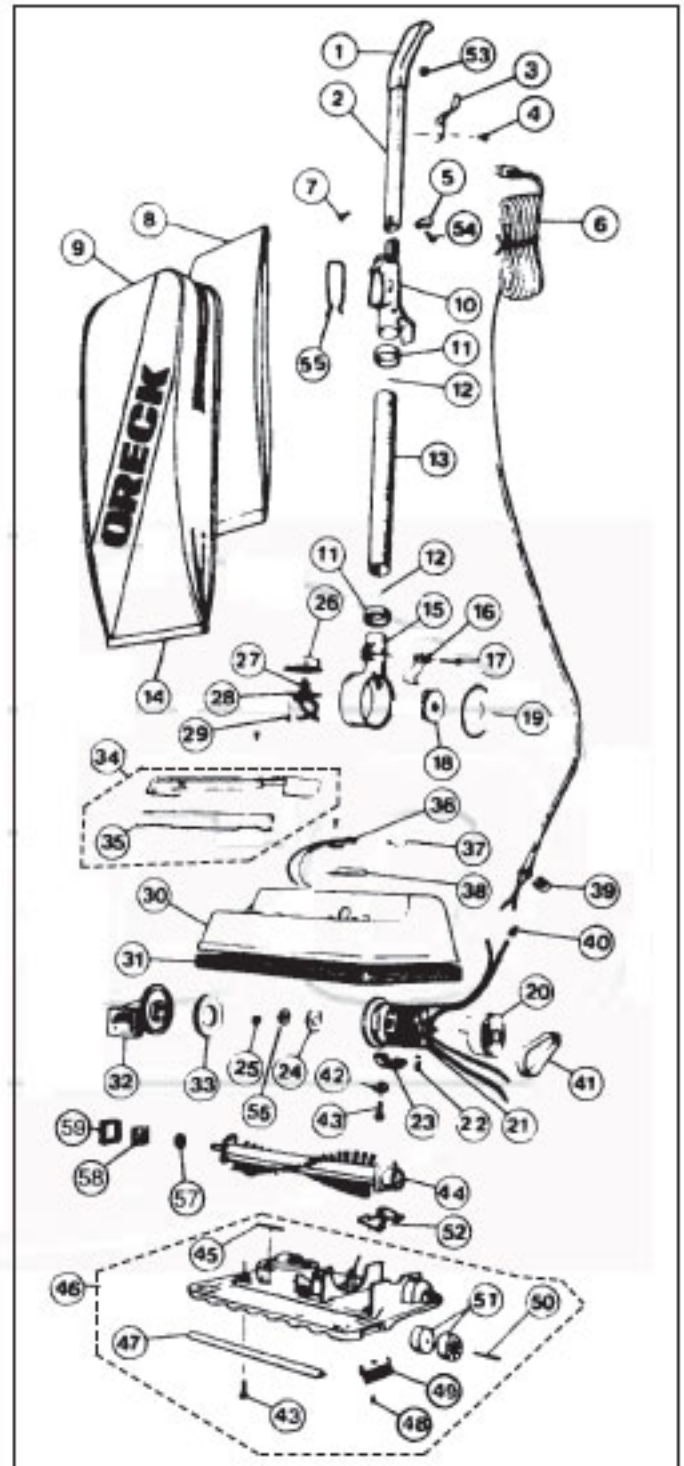

## Models 100C, 9100C

KEY	PART NO.	DESCRIPTION
1	O-010-4173	Grip White
1	O-010-4172	Grip Black 100C
2	O-896-0276	Handle Ass'y 100C White
2	O-7503003	Handle Ass'y 9100C White
3	O-014-1131	Cord Wrap Bracket
4	O-880-7023	Screw
5	O-010-1506	Cable Clamp
6	O-010-2802	Cord Set 2 Wire 35' White
6	O-010-2872	Cord Set Blue 100C
7	O-880-7027	Screw 9100C
7	O-880-7125	Screw 100C
8	O-80009	Disposable Dust Bag
8	O-80009DW	Celoc Hypo Allergenic Dust Bags
8	OR-1435	Disposable Micro Filtration Dust Bag
		Envirocare 8 Pk
9	O-010-0203	Outer Bag Gray
9	OR-1225	Outer Bag Hypoallergenic Gray
10	O-015-2663	Connector Ass'y 100C
10	O-015-2667	Connector Ass'y 9100C
11	O-013-2503	Collar
12	NLA	Seal
13	O-016-9546	Tube Ass'y
13	O-016-9477	Tube Ass'y 9100C
14	O-013-2469	Bag Clip Gray 9100C Slide On
14	O-013-2456	Bag Clip White 100C
15	O-015-4965	Fan Housing Ass'y W/Spring
16	O-010-8418	Spring
17	O-880-6134	Rivet
18	O-097530001	Fan Plastic
18	OR-2800	Fan Plastic
18	OR-2820	Fan Metal
19	O-013-7714	Fan Seal
20	O-013-2954	Cover
21	O-017-0020	Motor
21	OR-6000	Motor With Motor Seals
22	O-010-1186	Motor Carbon Brush
23	O-010-7716	Motor Seal
24	O-010-7724	Washer Felt
25	O-880-5037	Nut
26	O-010-2942	Switch Cover
27	O-010-8823	Switch
28	NLA	Switch Plate
29	O-880-7026	Screw
30	O-015-4924	Housing 9100C
30	NLA	Housing 100C (Order O-015-4924)
31	O-014-0359	Bumper White
32	O-014-6977	Intake Pivot
33	O-010-7713	Felt Seal
34	O-014-4872	Lamp Housing With Lens Silver Gray
35	O-013-5576	Lens
36	O-010-4600	Lamp Holder
37	O-010-1177	Bulb
37	HR-3500	Bulb
38	O-013-1176	Bulb Reflector
39	O-010-1258	Heyco Cord Retainer
40	O-010-2652	Wire Connector
41	O-010-0604	Drive Belt
41	OR-1000	Drive Belt
42	O-880-7146	Screw & Washer
43	O-880-7146	Screw & Washer
44	O-016-1152	Brush & Pulley Ass'y
44	OR-2000	Brush & Pulley Ass'y
45	O-010-7721	Seal
46	O-013-0475	Base Plate Ass'y W/Micro Sweep
47	O-013-2353	Channel