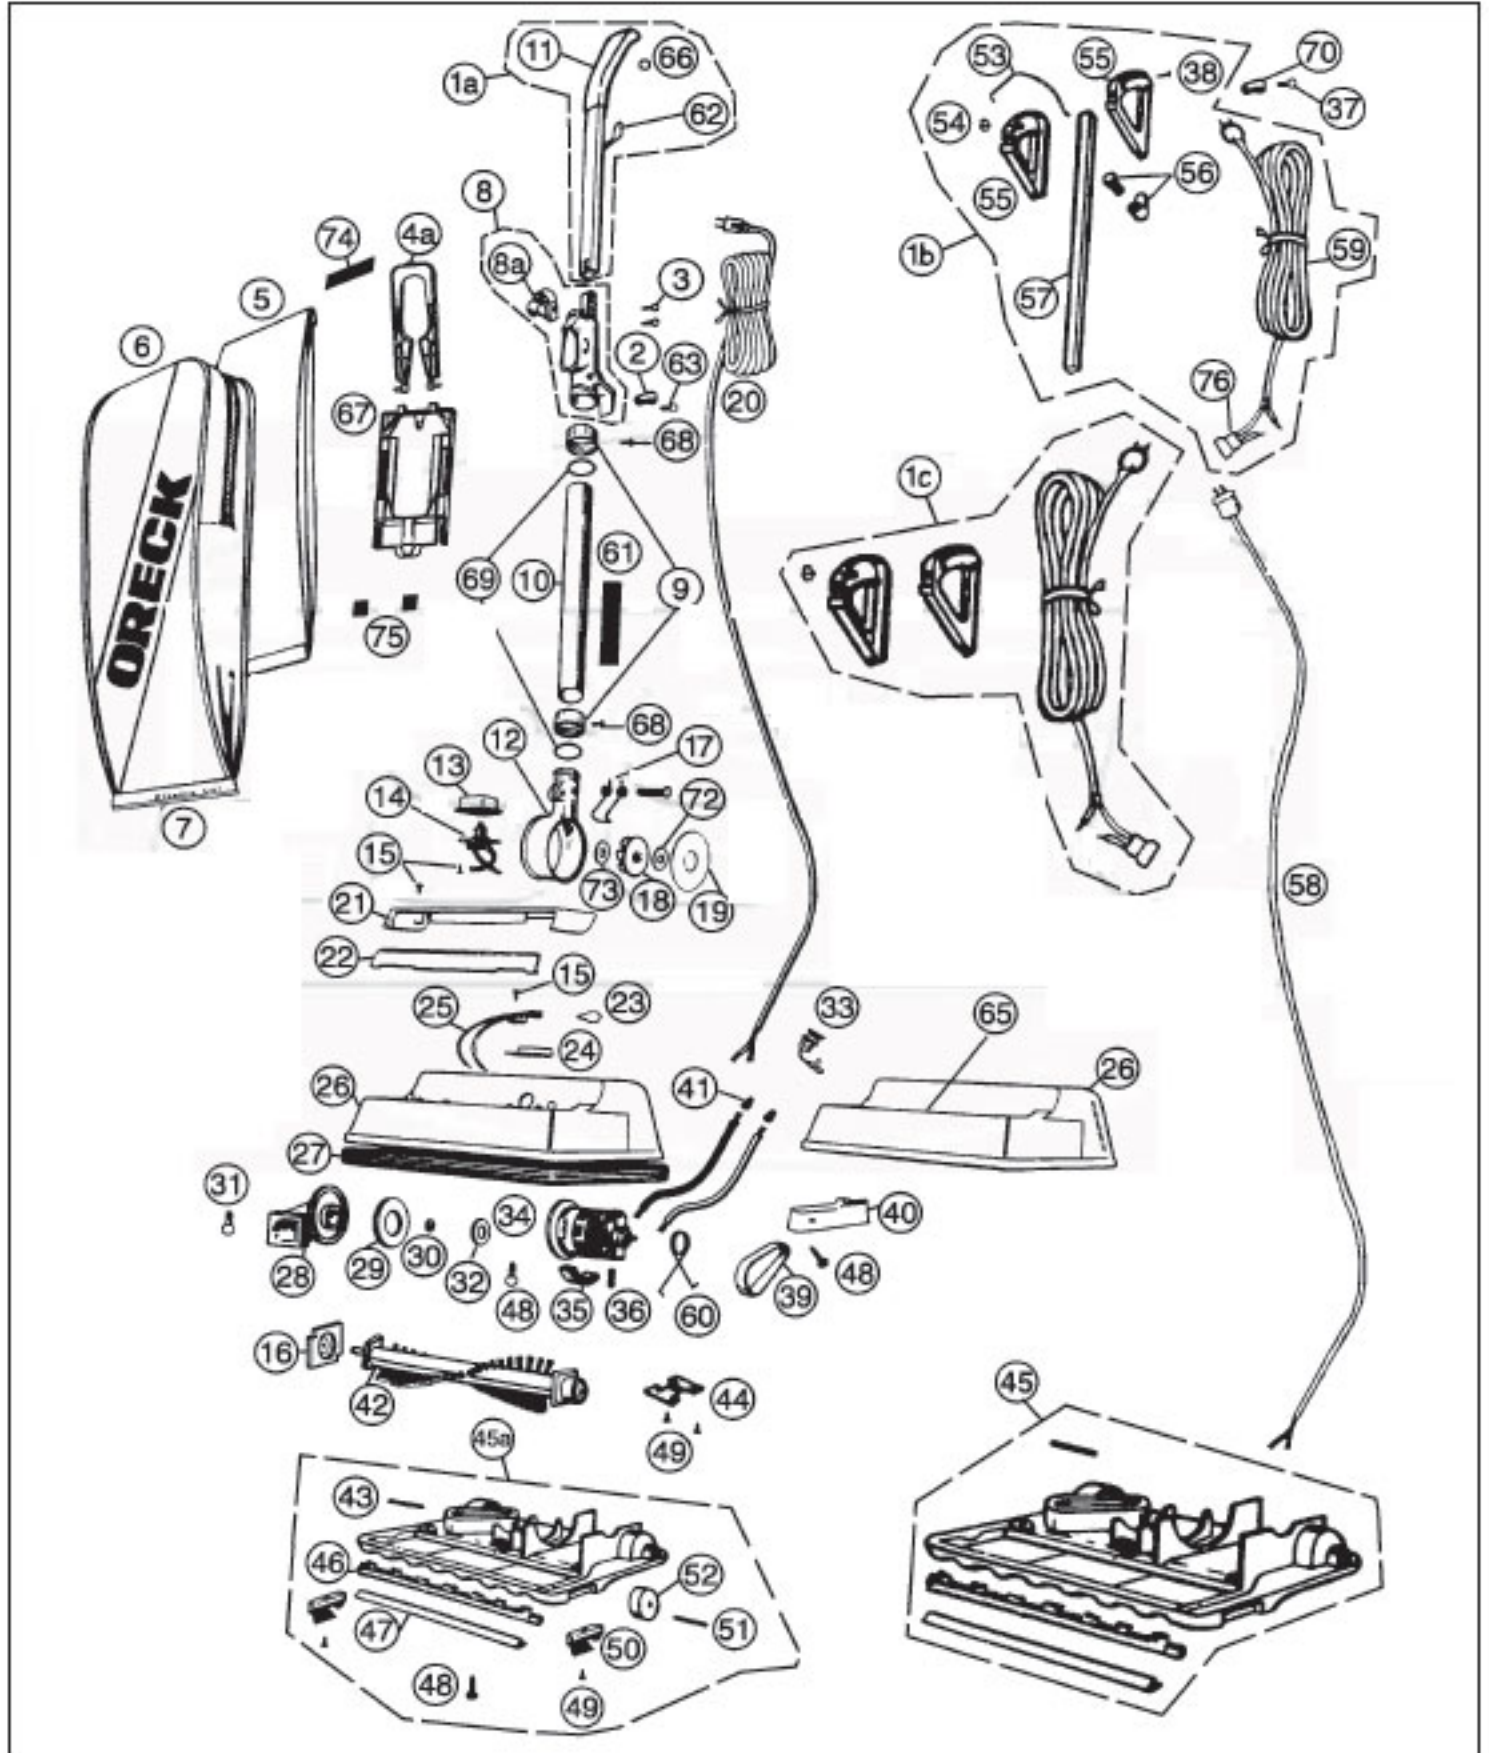

----- Manual continues below part list -----

Available Replacement Parts for Oreck 2000HH

OR-1000	BELT, FLAT, UPRIGHTS, 1PK
OR-1473	PAPER BAG EVC ORECK 8 PACK
OR-3030-3	CORD 30 FT
OR-7200	FAN HOUSING ASSY
OR-2000	BRUSHROLL ASSEMBLY O-016-1152

ORECK Original & Replacement

Models 2000HH, 2000RH, 2000RS, 2100HH, 2100RH, 2100RS, 2200RS, 2300RS, 2400RS, 2500RH, 2600HH, 2700HH, 2800H2B, 2800H2W, 3600HH, 3600RH, 3610HH, 3800H2B, 3900H2B, 3910H2B

Original & Replacement **ORECK**