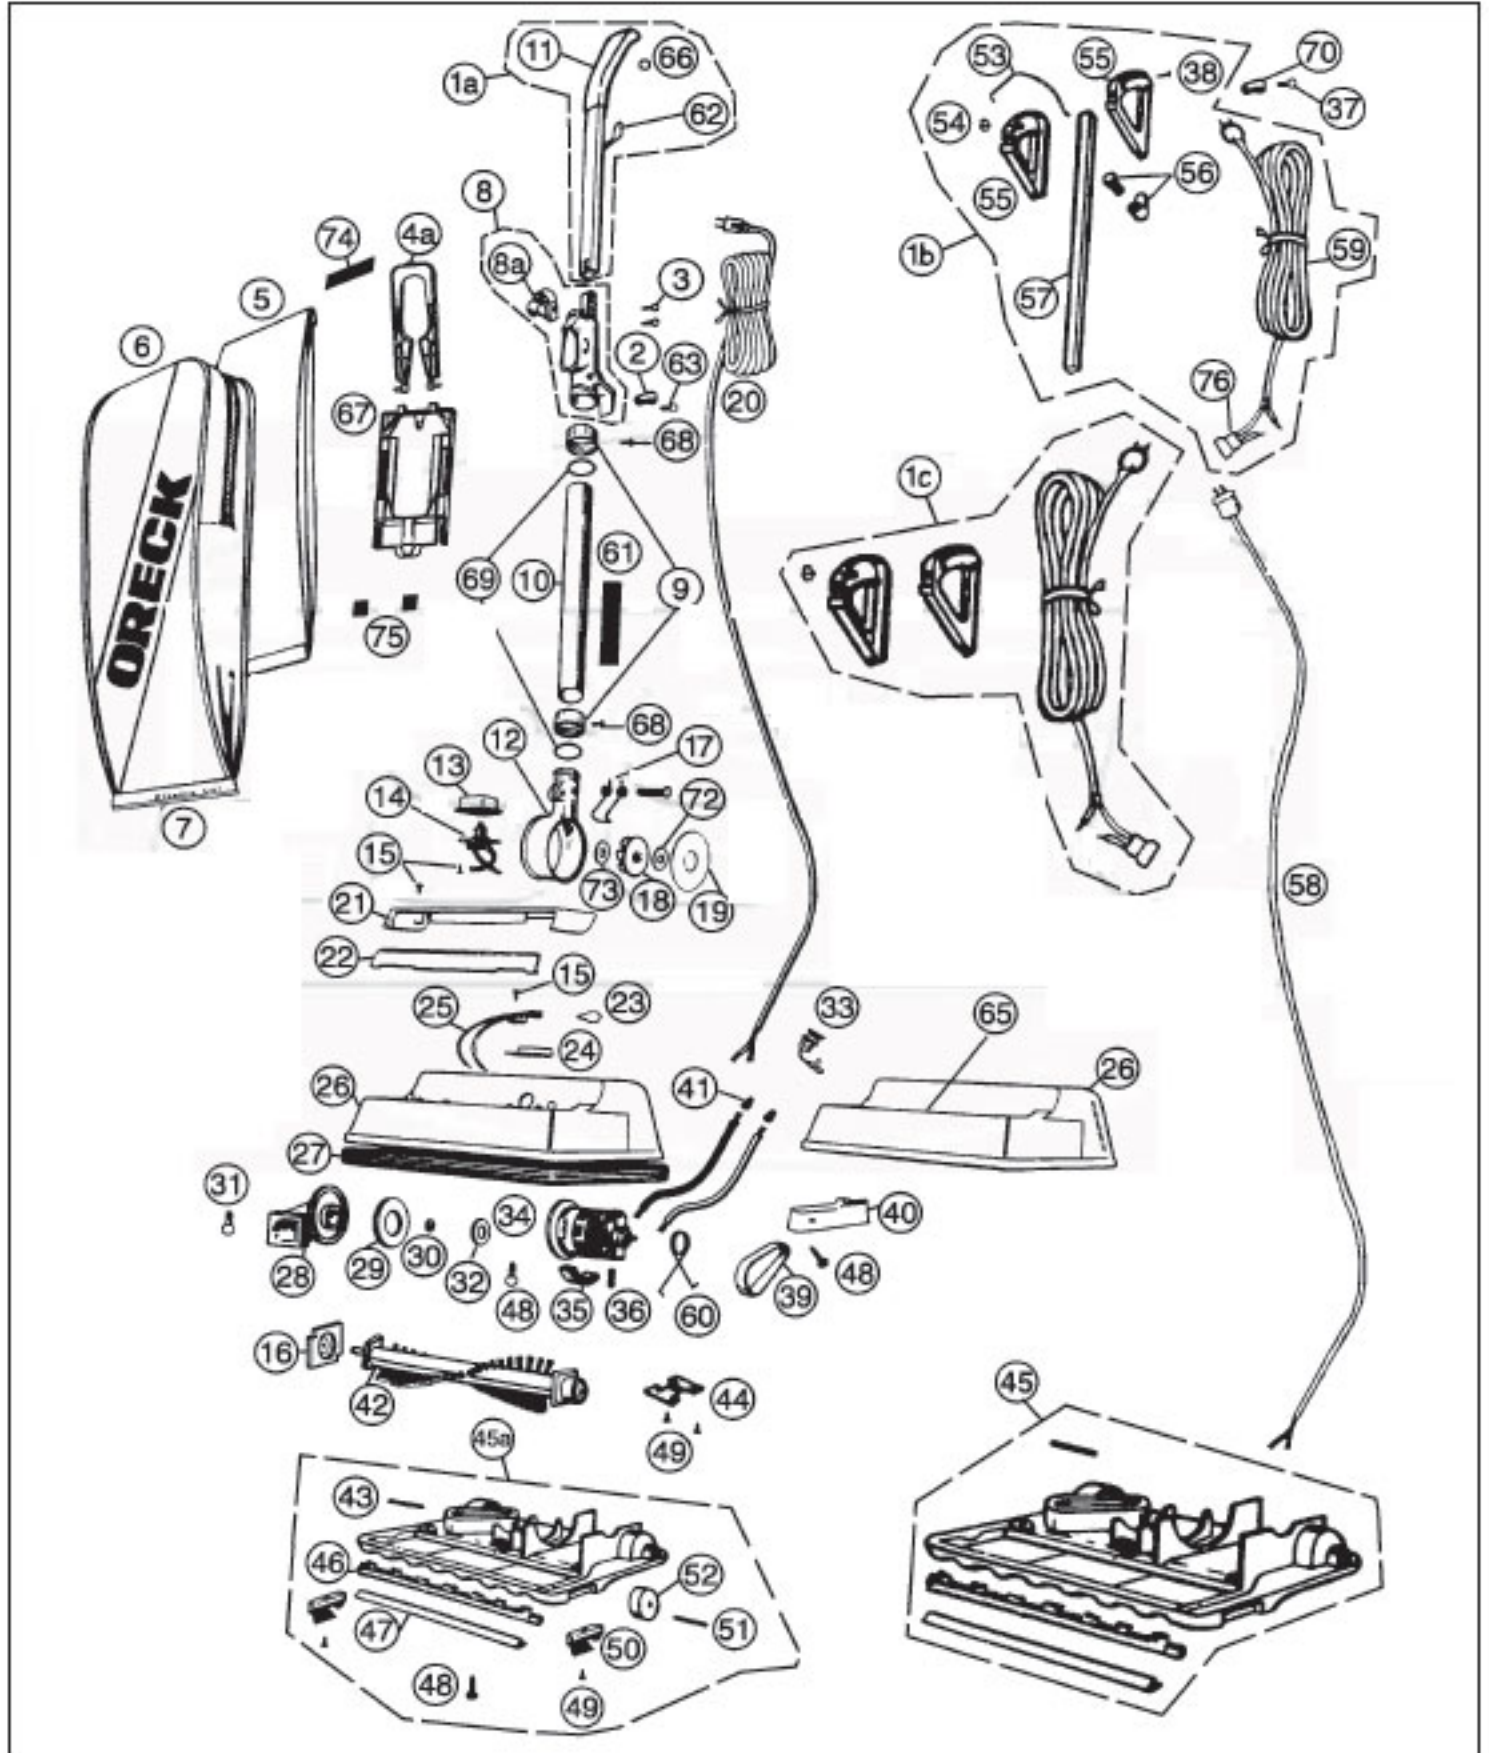

# Oreck 2000RH Owner's Manual

[Shop genuine replacement parts for Oreck 2000RH](#)

[Find Your Oreck Vacuum Cleaner Parts - Select From 249 Models](#)

----- Manual continues below part list -----

## Available Replacement Parts for Oreck 2000RH

<a href="#">OR-1000</a>	BELT, FLAT, UPRIGHTS, 1PK
<a href="#">OR-1473</a>	PAPER BAG EVC ORECK 8 PACK
<a href="#">OR-3030-3</a>	CORD 30 FT
<a href="#">OR-7200</a>	FAN HOUSING ASSY
<a href="#">OR-2000</a>	BRUSHROLL ASSEMBLY O-016-1152

# ORECK Original & Replacement

Models 2000HH, 2000RH, 2000RS, 2100HH, 2100RH, 2100RS, 2200RS, 2300RS, 2400RS, 2500RH, 2600HH, 2700HH, 2800H2B, 2800H2W, 3600HH, 3600RH, 3610HH, 3800H2B, 3900H2B, 3910H2B

# Original & Replacement **ORECK**

Models 2000HH, 2000RH, 2000RS, 2100HH, 2100RH, 2100RS, 2200RS, 2300RS, 2400RS,  
2500RH, 2600HH, 2700HH, 2800H2B, 2800H2W, 3600HH, 3600RH, 3610HH,  
3800H2B, 3900H2B, 3910H2B