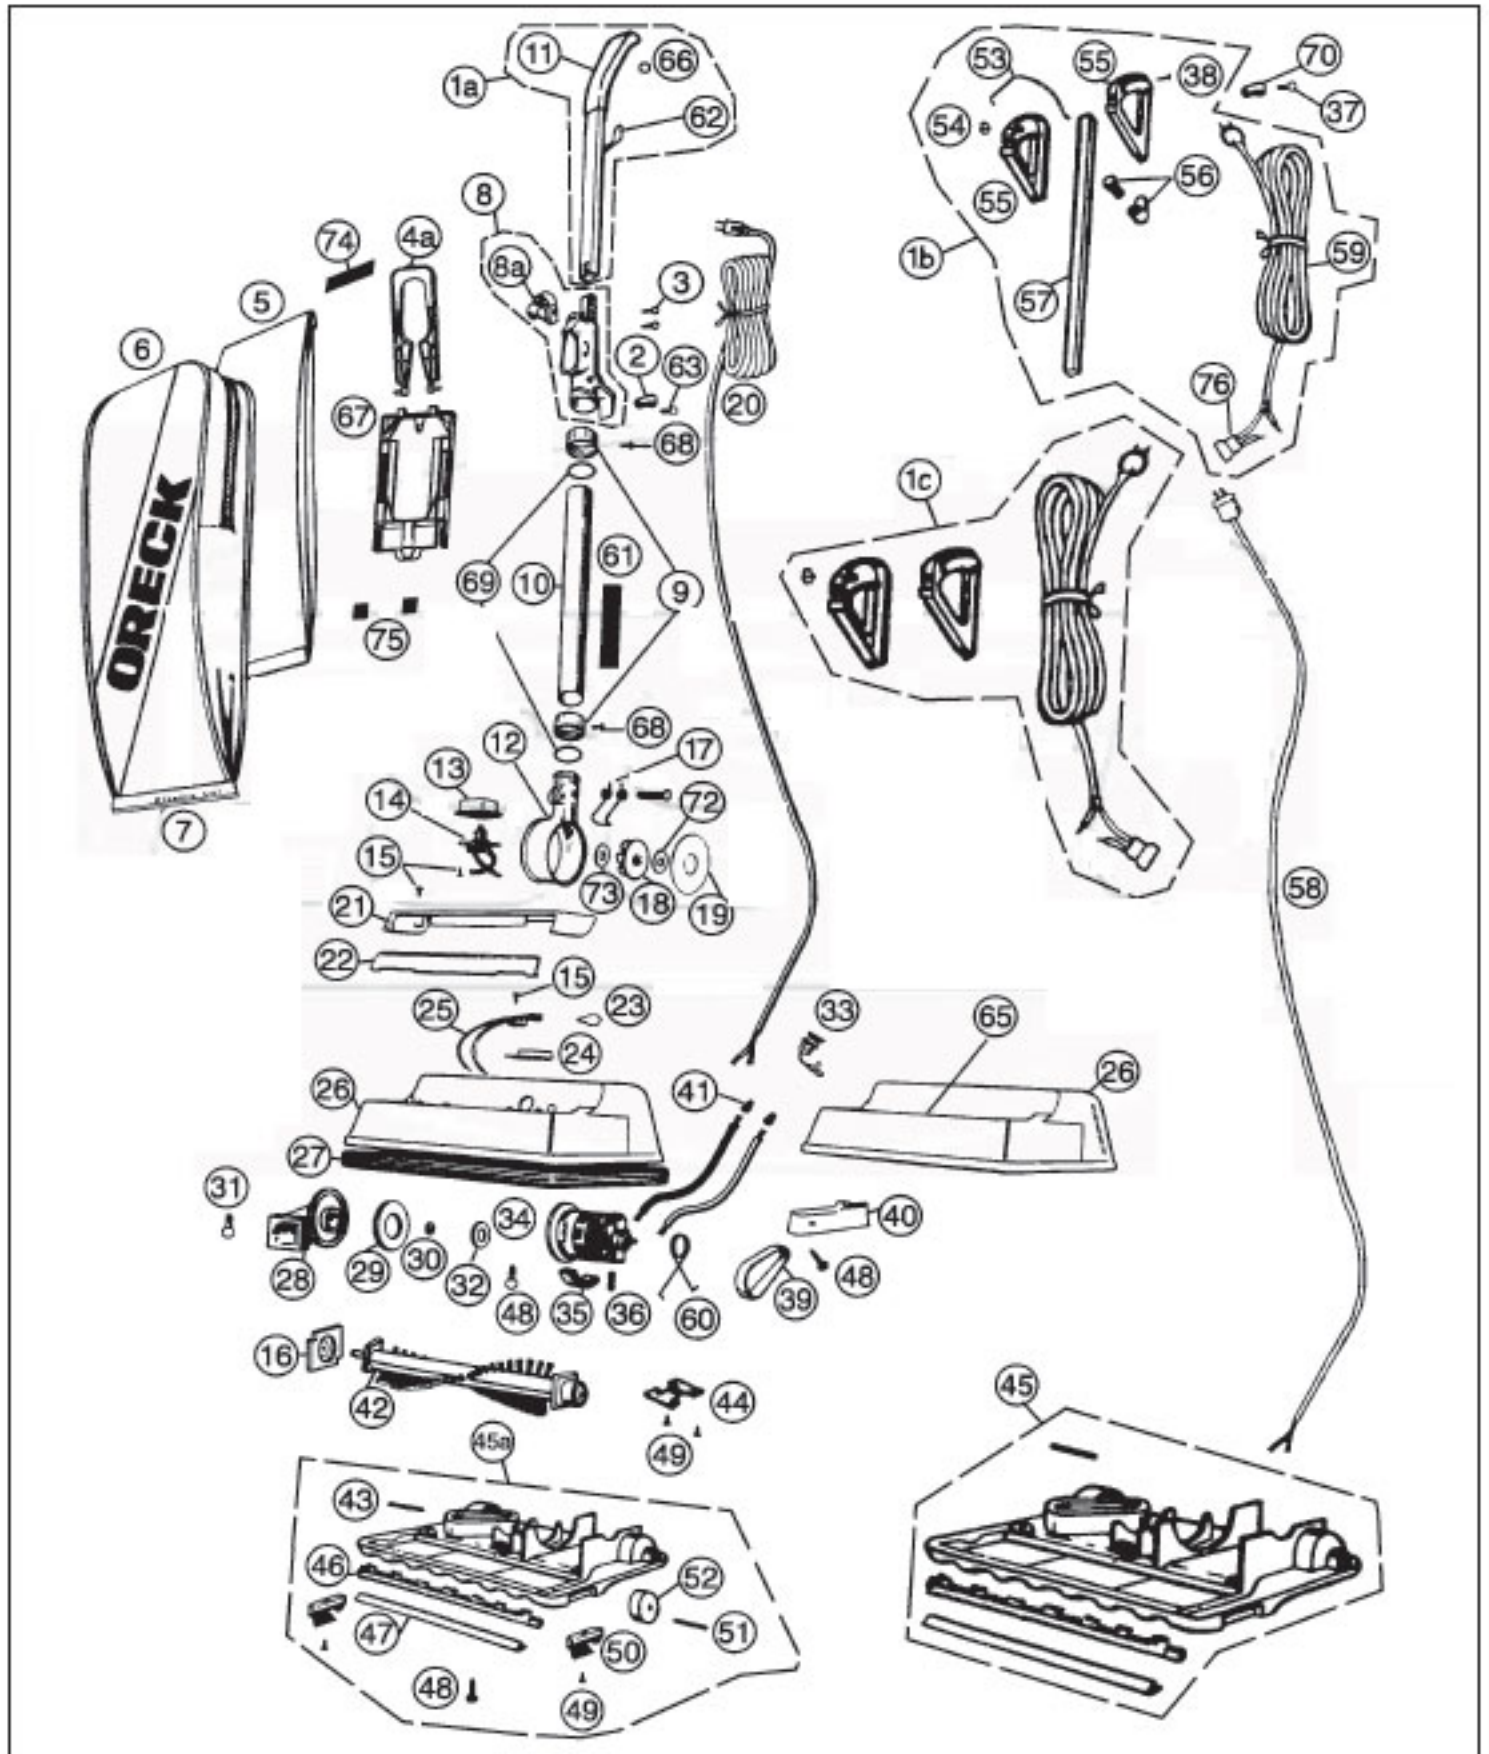

# Oreck 2100HH Owner's Manual

[Shop genuine replacement parts for Oreck 2100HH](#)

[Find Your Oreck Vacuum Cleaner Parts - Select From 249 Models](#)

----- Manual continues below part list -----

## Available Replacement Parts for Oreck 2100HH

|                           |                               |
|---------------------------|-------------------------------|
| <a href="#">OR-1000</a>   | BELT, FLAT, UPRIGHTS, 1PK     |
| <a href="#">OR-1473</a>   | PAPER BAG EVC ORECK 8 PACK    |
| <a href="#">OR-3030-3</a> | CORD 30 FT                    |
| <a href="#">OR-7200</a>   | FAN HOUSING ASSY              |
| <a href="#">OR-2000</a>   | BRUSHROLL ASSEMBLY O-016-1152 |

# ORECK Original & Replacement

Models 2000HH, 2000RH, 2000RS, 2100HH, 2100RH, 2100RS, 2200RS, 2300RS, 2400RS, 2500RH, 2600HH, 2700HH, 2800H2B, 2800H2W, 3600HH, 3600RH, 3610HH, 3800H2B, 3900H2B, 3910H2B

# Original & Replacement **ORECK**

Models 2000HH, 2000RH, 2000RS, 2100HH, 2100RH, 2100RS, 2200RS, 2300RS, 2400RS,  
2500RH, 2600HH, 2700HH, 2800H2B, 2800H2W, 3600HH, 3600RH, 3610HH,  
3800H2B, 3900H2B, 3910H2B