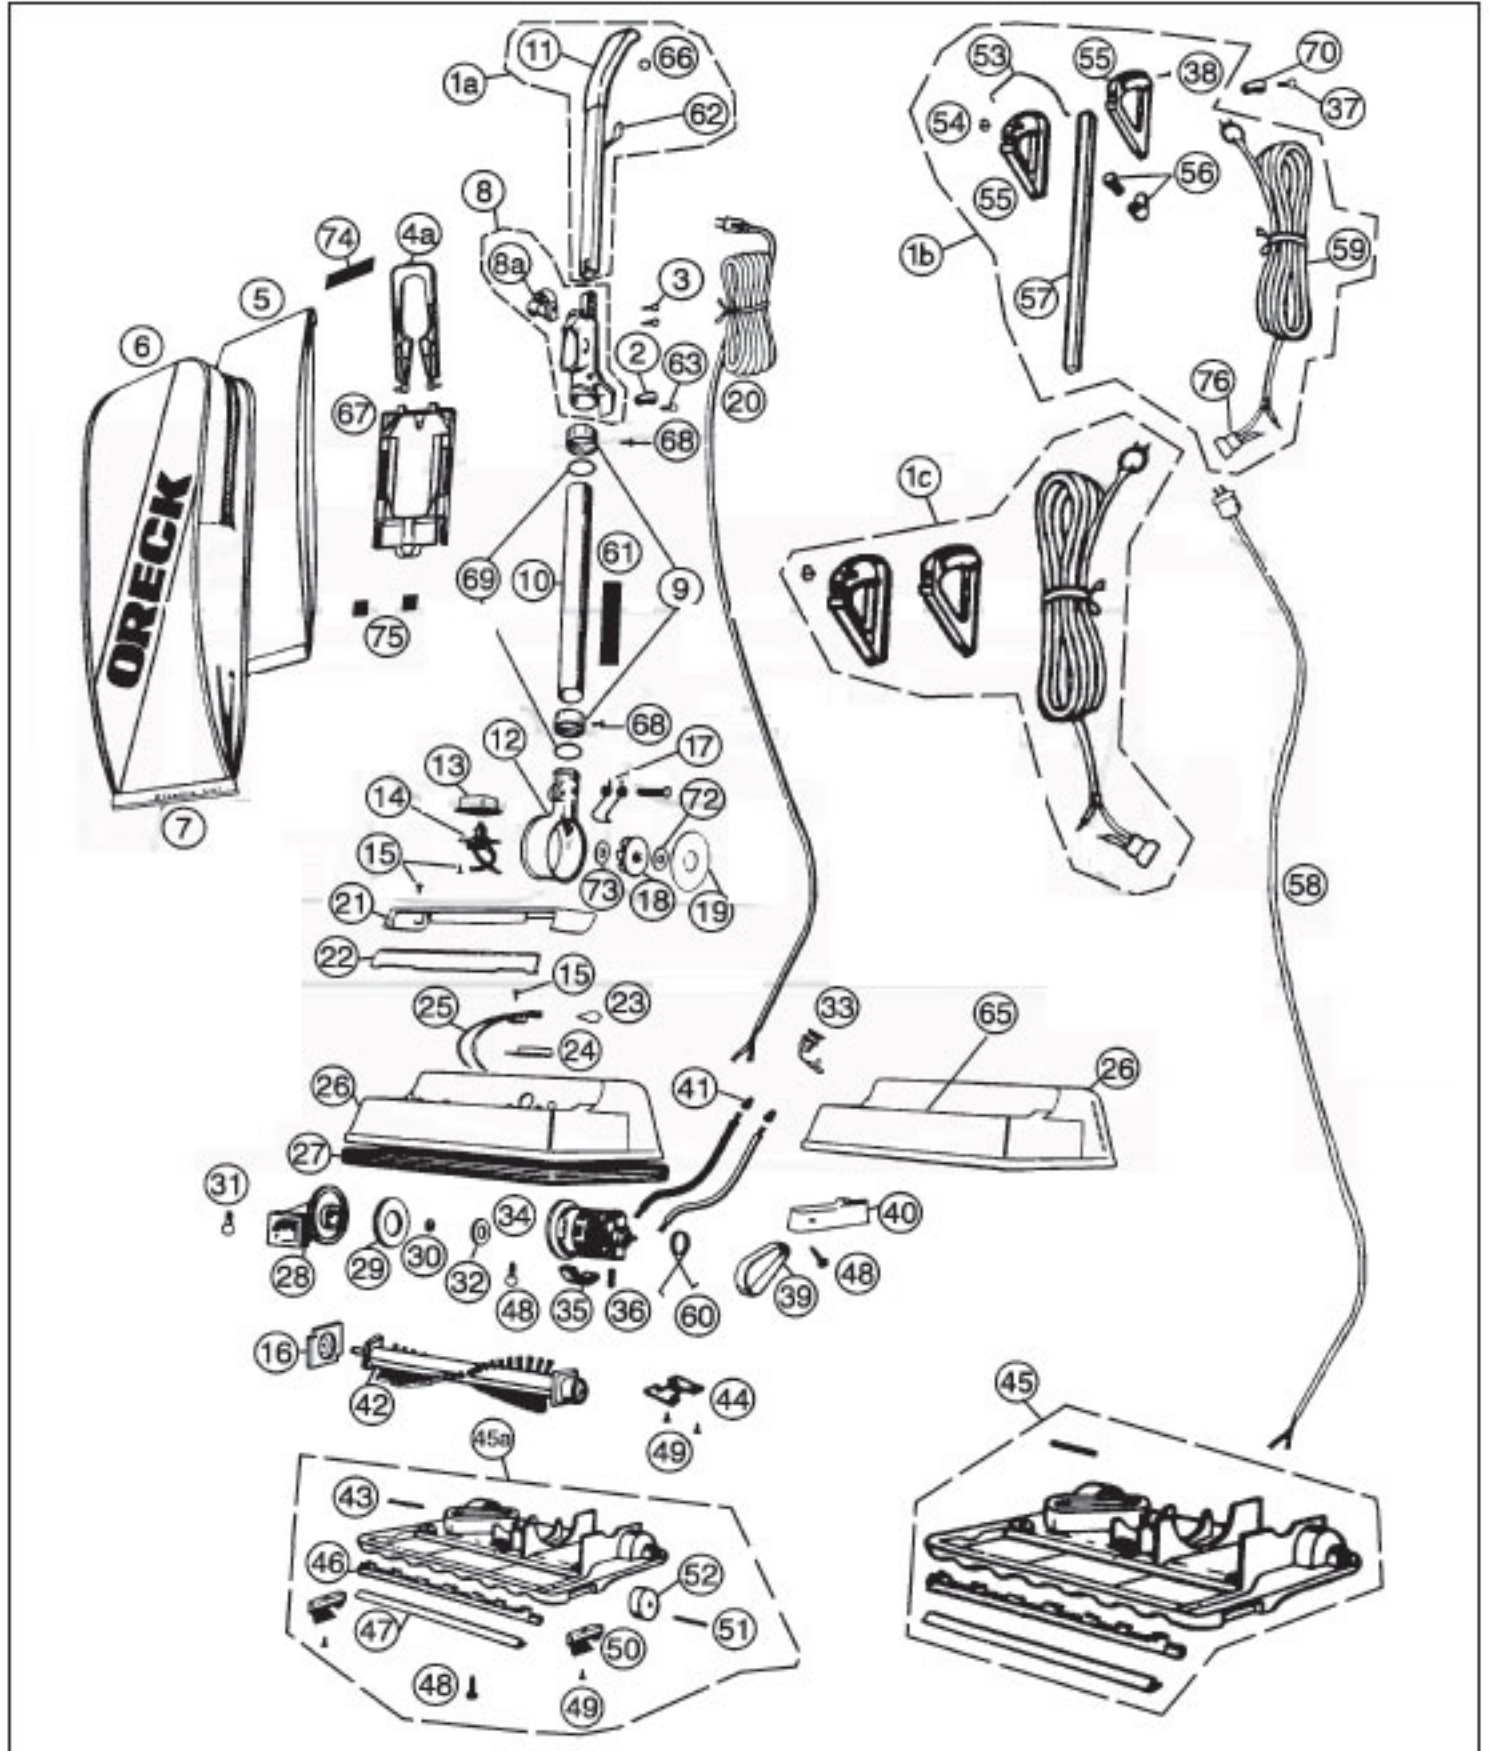

----- Manual continues below part list -----

Available Replacement Parts for Oreck 2100RS

OR-1000	BELT, FLAT, UPRIGHTS, 1PK
OR-1473	PAPER BAG EVC ORECK 8 PACK
OR-3030-3	CORD 30 FT
OR-7200	FAN HOUSING ASSY
OR-2000	BRUSHROLL ASSEMBLY O-016-1152

ORECK Original & Replacement

Models 2000HH, 2000RH, 2000RS, 2100HH, 2100RH, 2100RS, 2200RS, 2300RS, 2400RS, 2500RH, 2600HH, 2700HH, 2800H2B, 2800H2W, 3600HH, 3600RH, 3610HH, 3800H2B, 3900H2B, 3910H2B

Original & Replacement **ORECK**