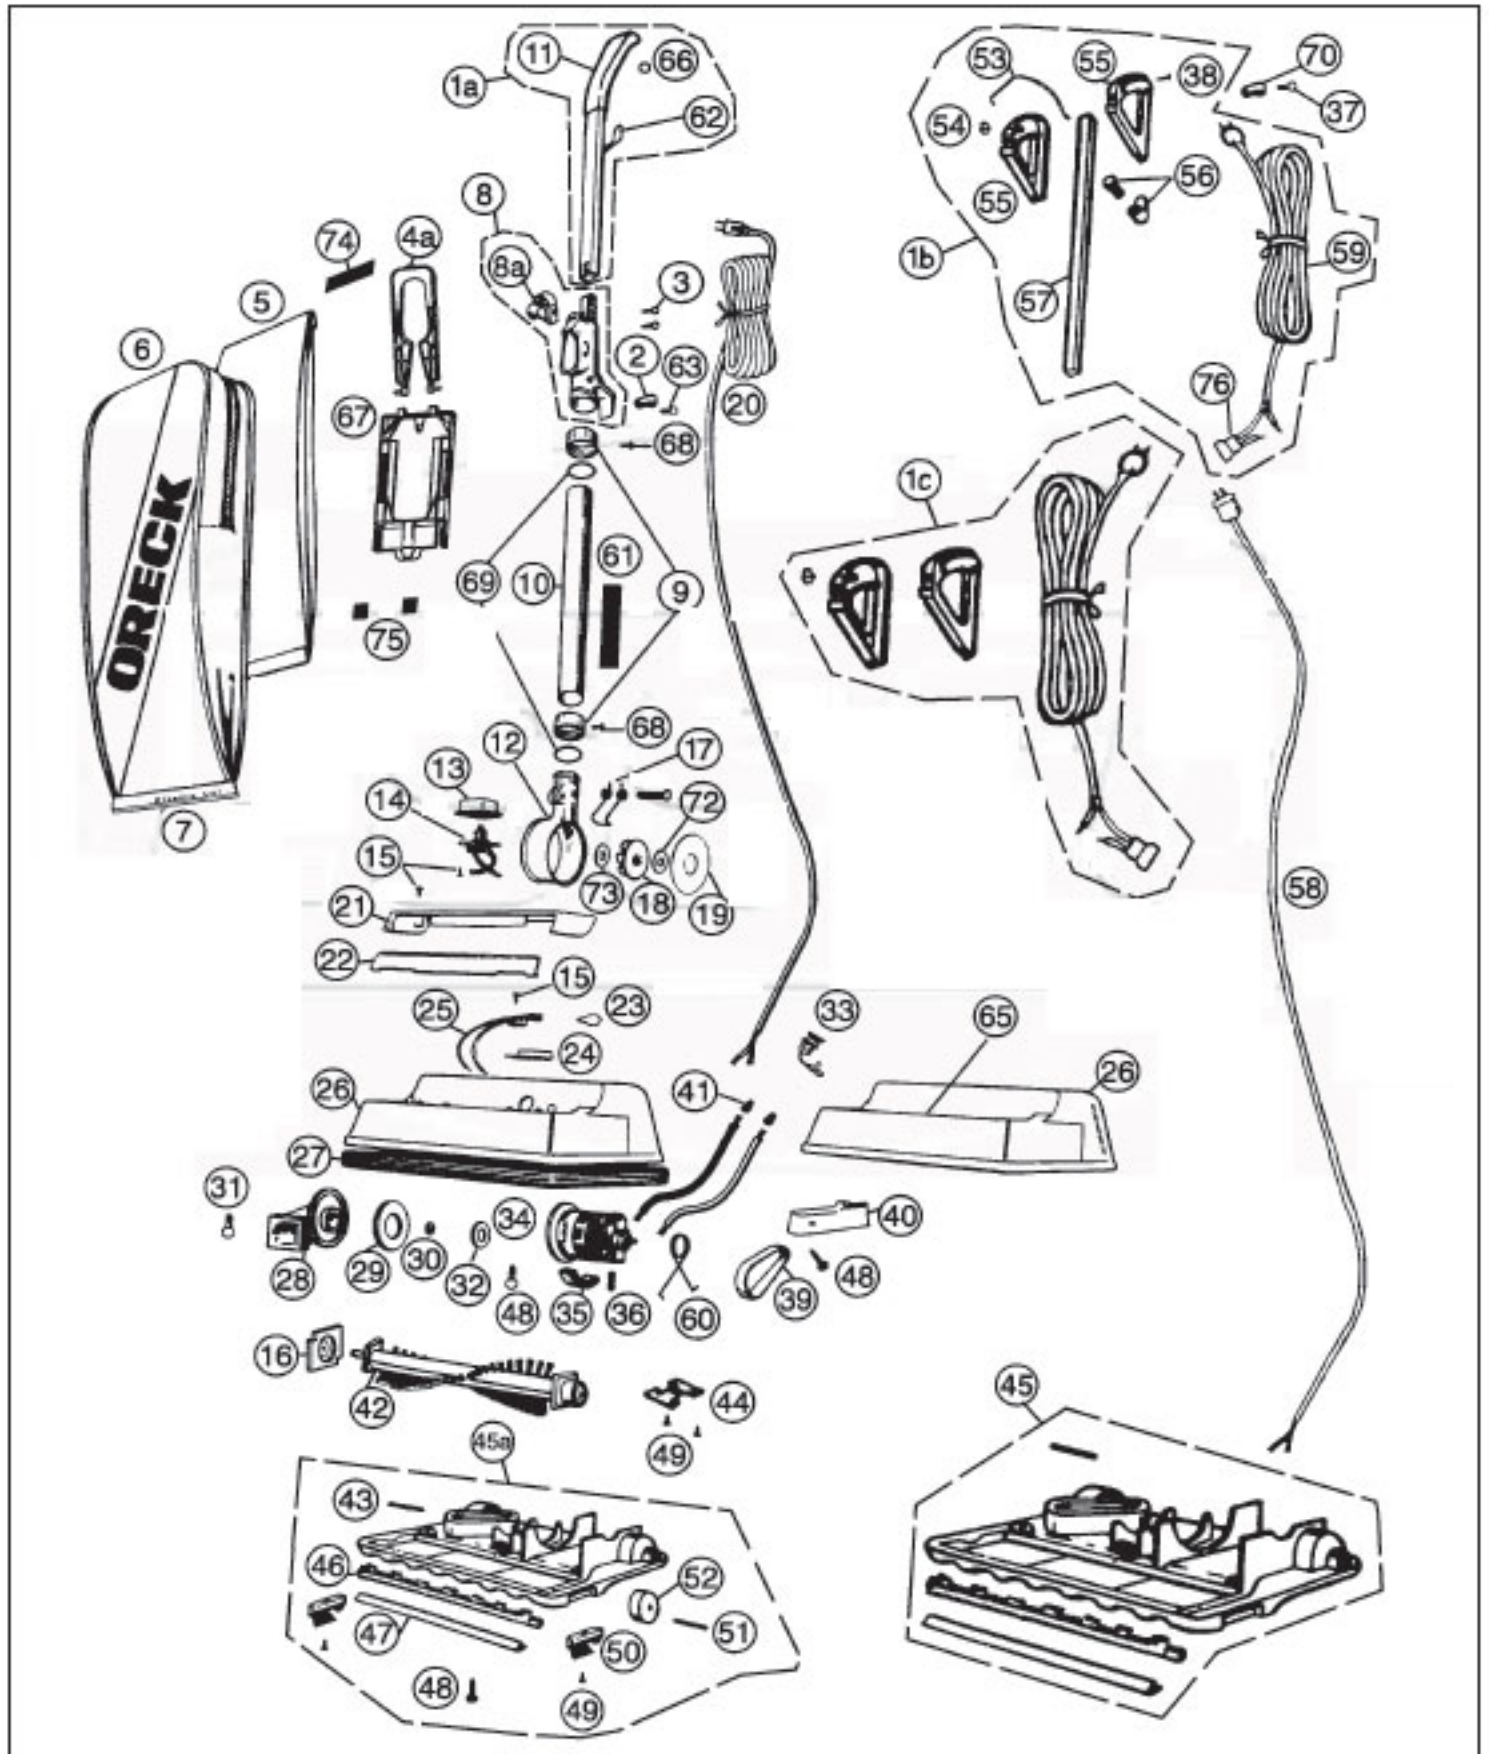

# Oreck 2200RS Owner's Manual

[Shop genuine replacement parts for Oreck 2200RS](#)

[Find Your Oreck Vacuum Cleaner Parts - Select From 249 Models](#)

----- Manual continues below part list -----

## Available Replacement Parts for Oreck 2200RS

<a href="#">OR-1000</a>	BELT, FLAT, UPRIGHTS, 1PK
<a href="#">OR-1473</a>	PAPER BAG EVC ORECK 8 PACK
<a href="#">OR-3030-3</a>	CORD 30 FT
<a href="#">OR-7200</a>	FAN HOUSING ASSY
<a href="#">OR-2000</a>	BRUSHROLL ASSEMBLY O-016-1152

# ORECK Original & Replacement

Models 2000HH, 2000RH, 2000RS, 2100HH, 2100RH, 2100RS, 2200RS, 2300RS, 2400RS, 2500RH, 2600HH, 2700HH, 2800H2B, 2800H2W, 3600HH, 3600RH, 3610HH, 3800H2B, 3900H2B, 3910H2B

# Original & Replacement **ORECK**

Models 2000HH, 2000RH, 2000RS, 2100HH, 2100RH, 2100RS, 2200RS, 2300RS, 2400RS,  
2500RH, 2600HH, 2700HH, 2800H2B, 2800H2W, 3600HH, 3600RH, 3610HH,  
3800H2B, 3900H2B, 3910H2B