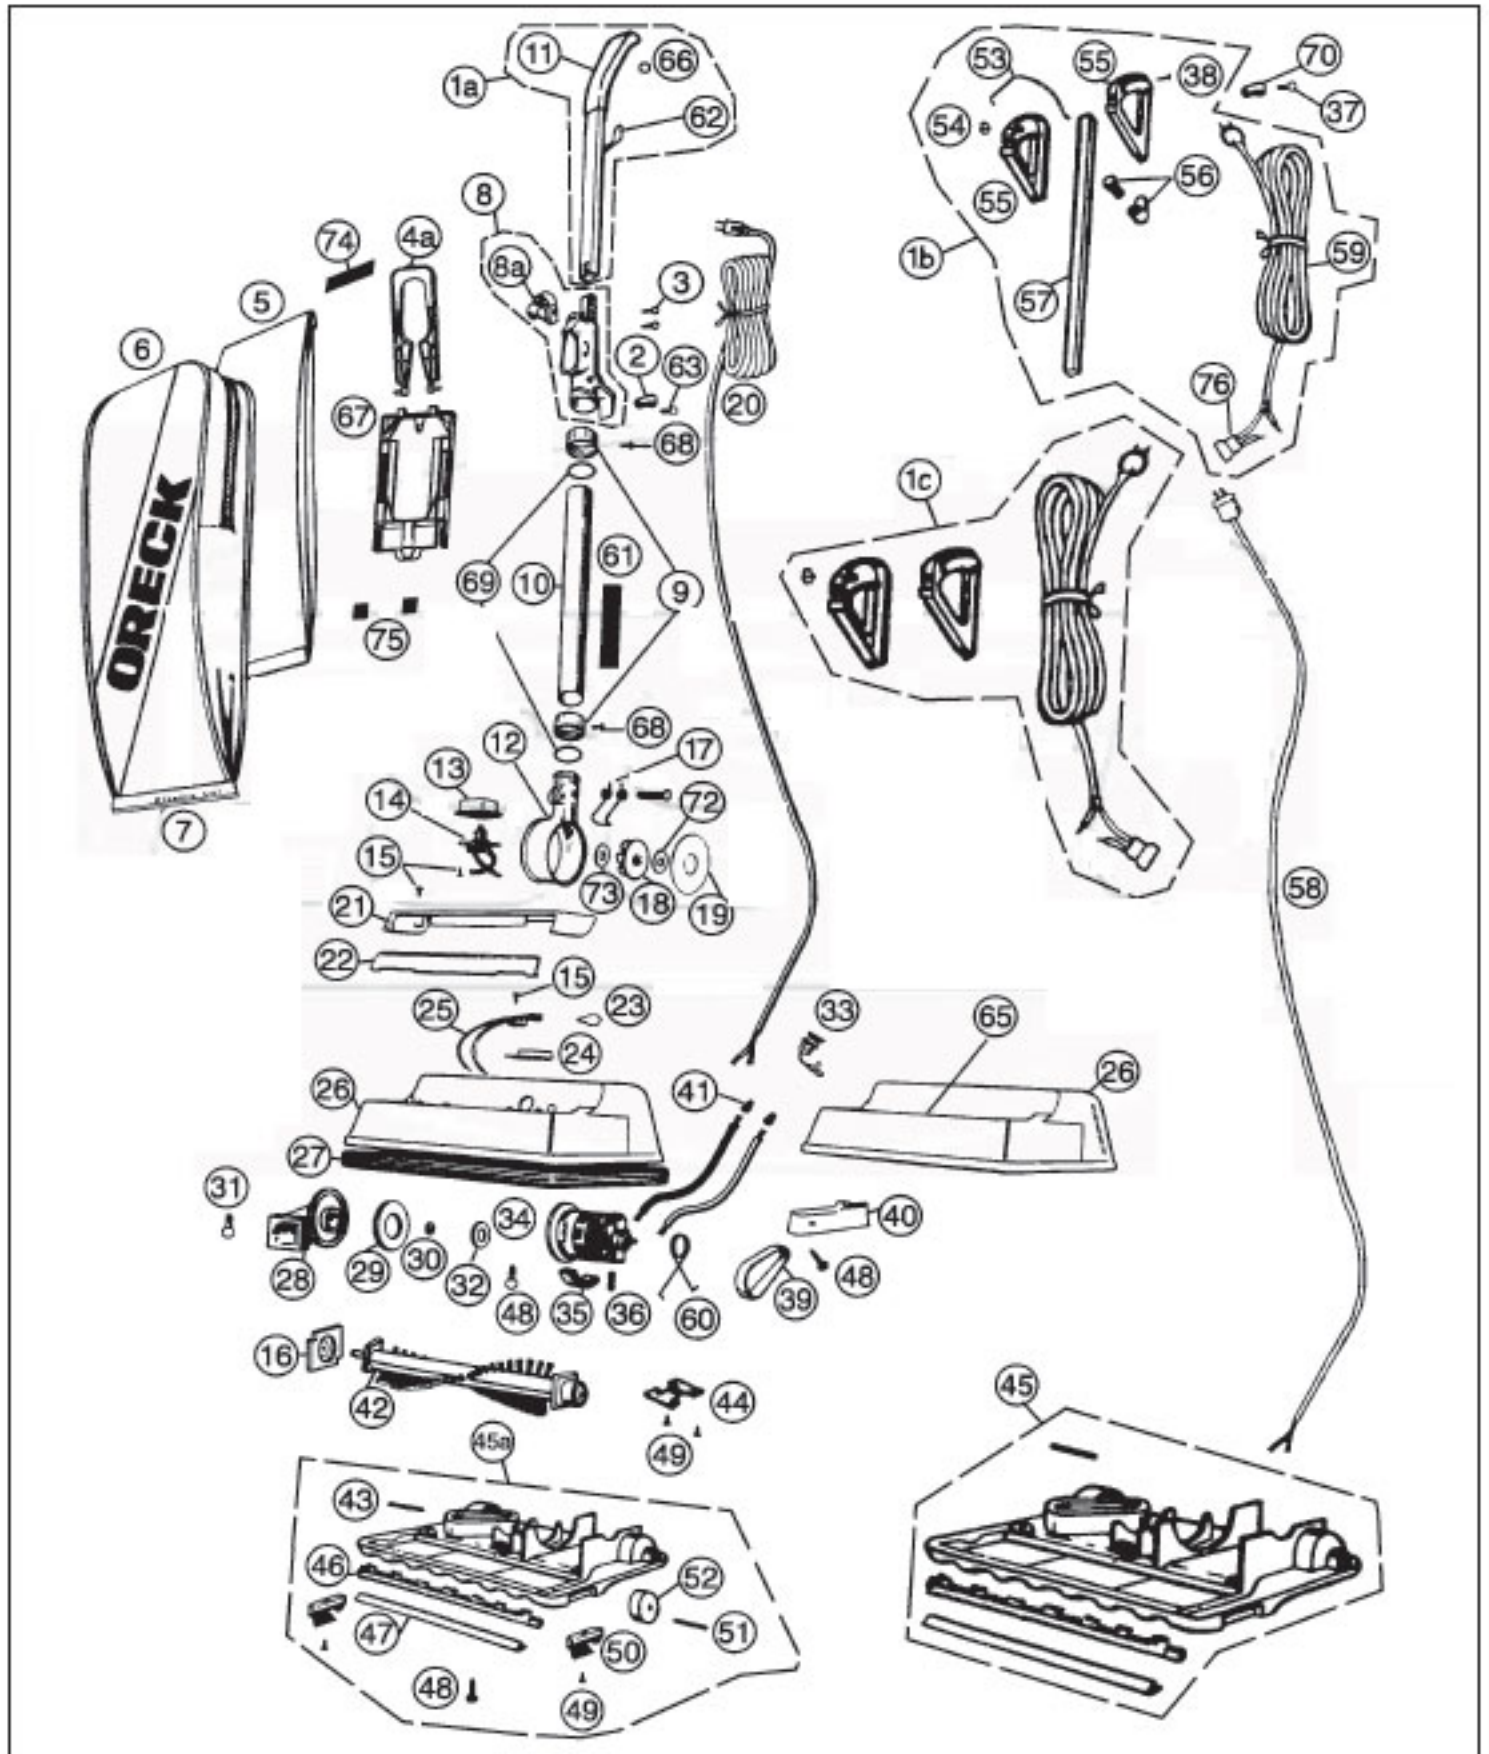

----- Manual continues below part list -----

Available Replacement Parts for Oreck 2300RS

OR-1000	BELT, FLAT, UPRIGHTS, 1PK
OR-1473	PAPER BAG EVC ORECK 8 PACK
OR-3030-3	CORD 30 FT
OR-7200	FAN HOUSING ASSY
OR-2000	BRUSHROLL ASSEMBLY O-016-1152

ORECK Original & Replacement

Models 2000HH, 2000RH, 2000RS, 2100HH, 2100RH, 2100RS, 2200RS, 2300RS, 2400RS, 2500RH, 2600HH, 2700HH, 2800H2B, 2800H2W, 3600HH, 3600RH, 3610HH, 3800H2B, 3900H2B, 3910H2B

Original & Replacement **ORECK**