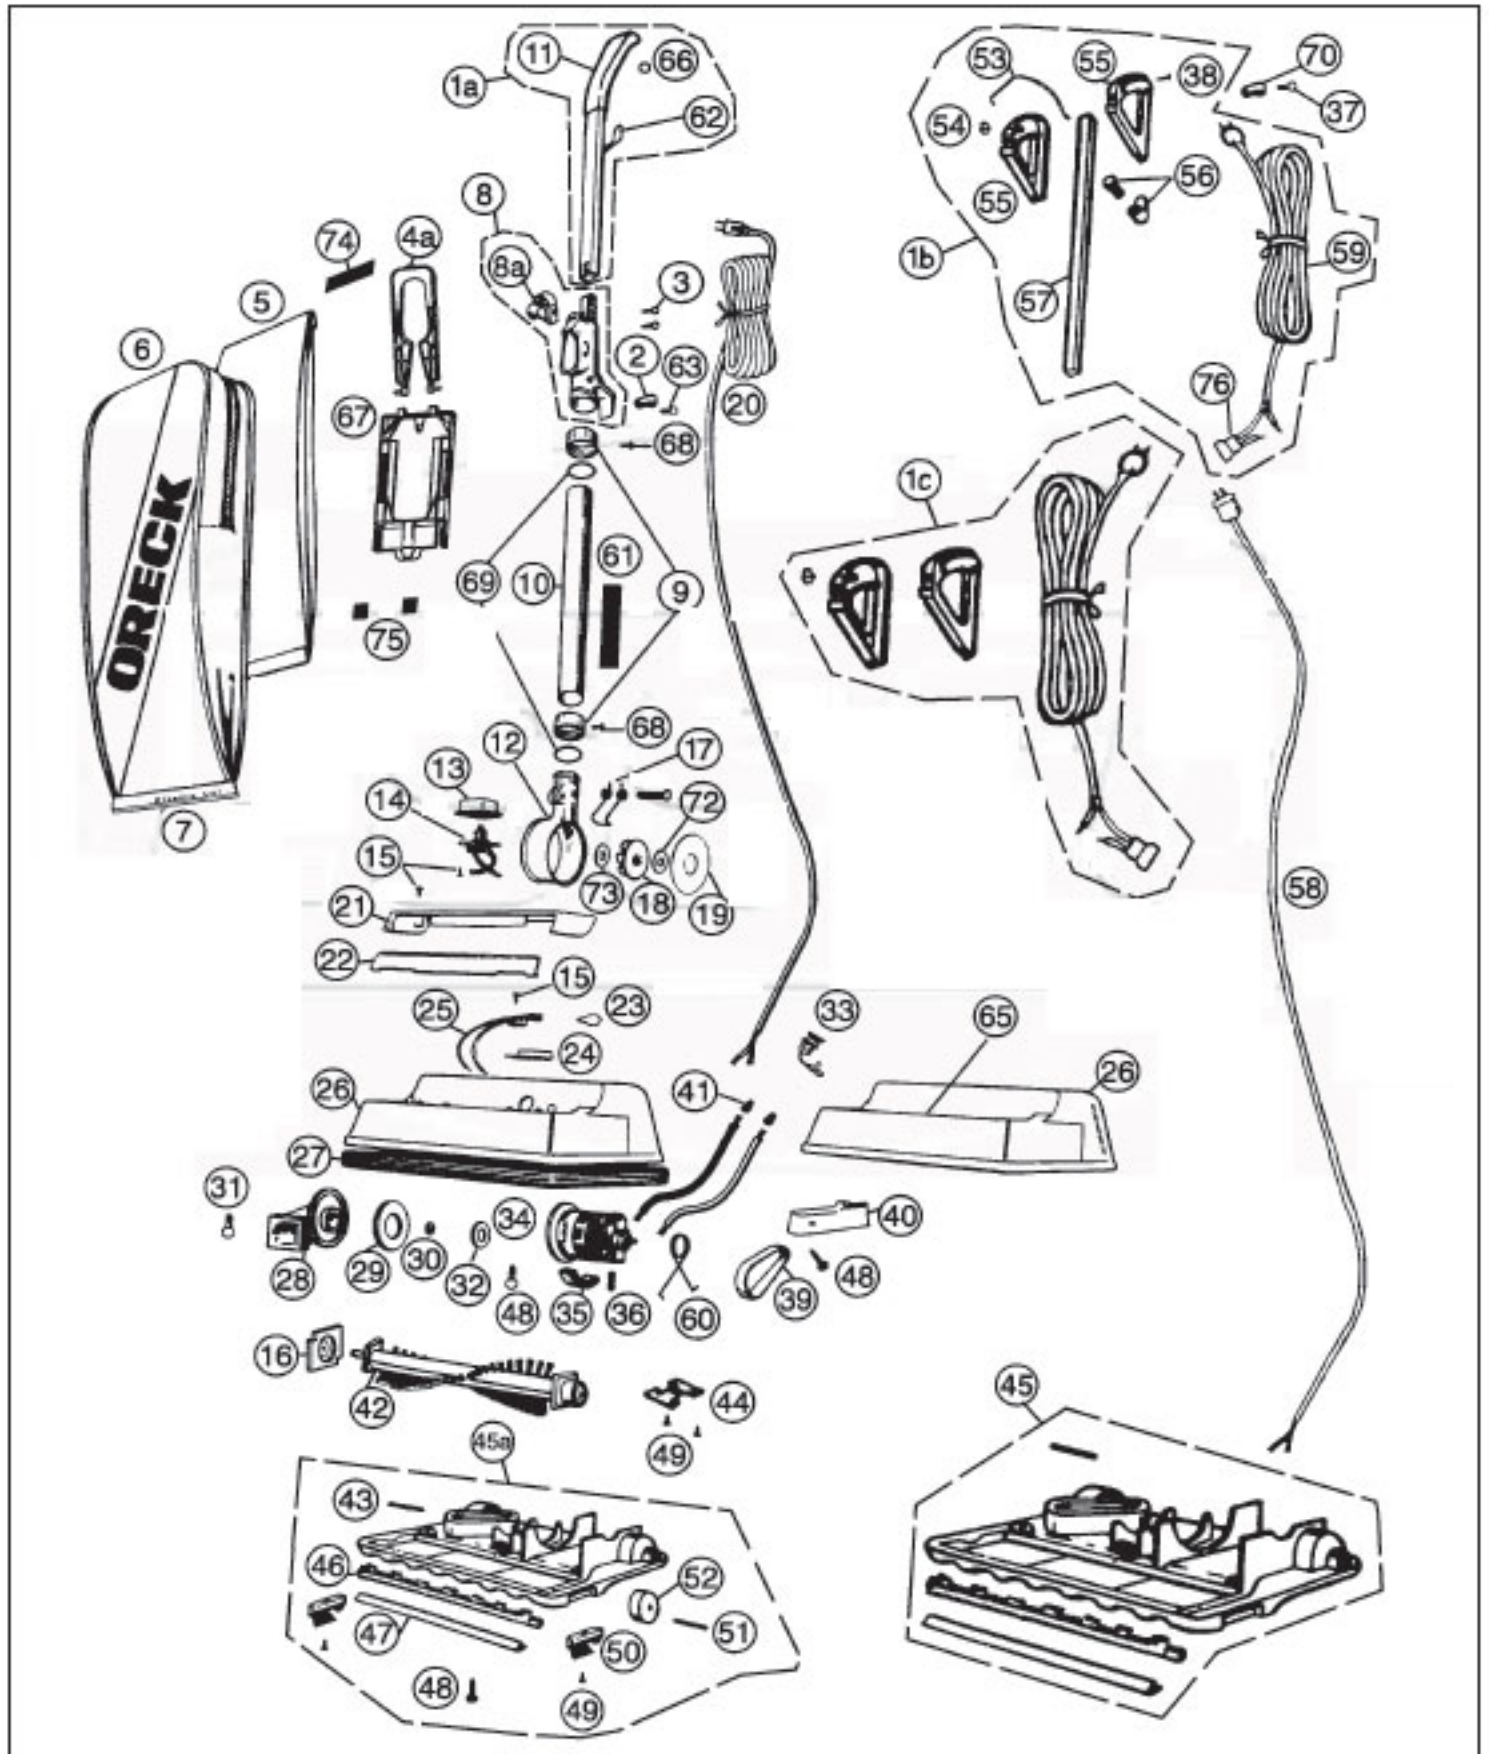

----- Manual continues below part list -----

Available Replacement Parts for Oreck 2500RH

OR-1000	BELT, FLAT, UPRIGHTS, 1PK
OR-1473	PAPER BAG EVC ORECK 8 PACK
OR-3030-3	CORD 30 FT
OR-7200	FAN HOUSING ASSY
OR-2000	BRUSHROLL ASSEMBLY O-016-1152

ORECK Original & Replacement

Models 2000HH, 2000RH, 2000RS, 2100HH, 2100RH, 2100RS, 2200RS, 2300RS, 2400RS, 2500RH, 2600HH, 2700HH, 2800H2B, 2800H2W, 3600HH, 3600RH, 3610HH, 3800H2B, 3900H2B, 3910H2B

Original & Replacement **ORECK**