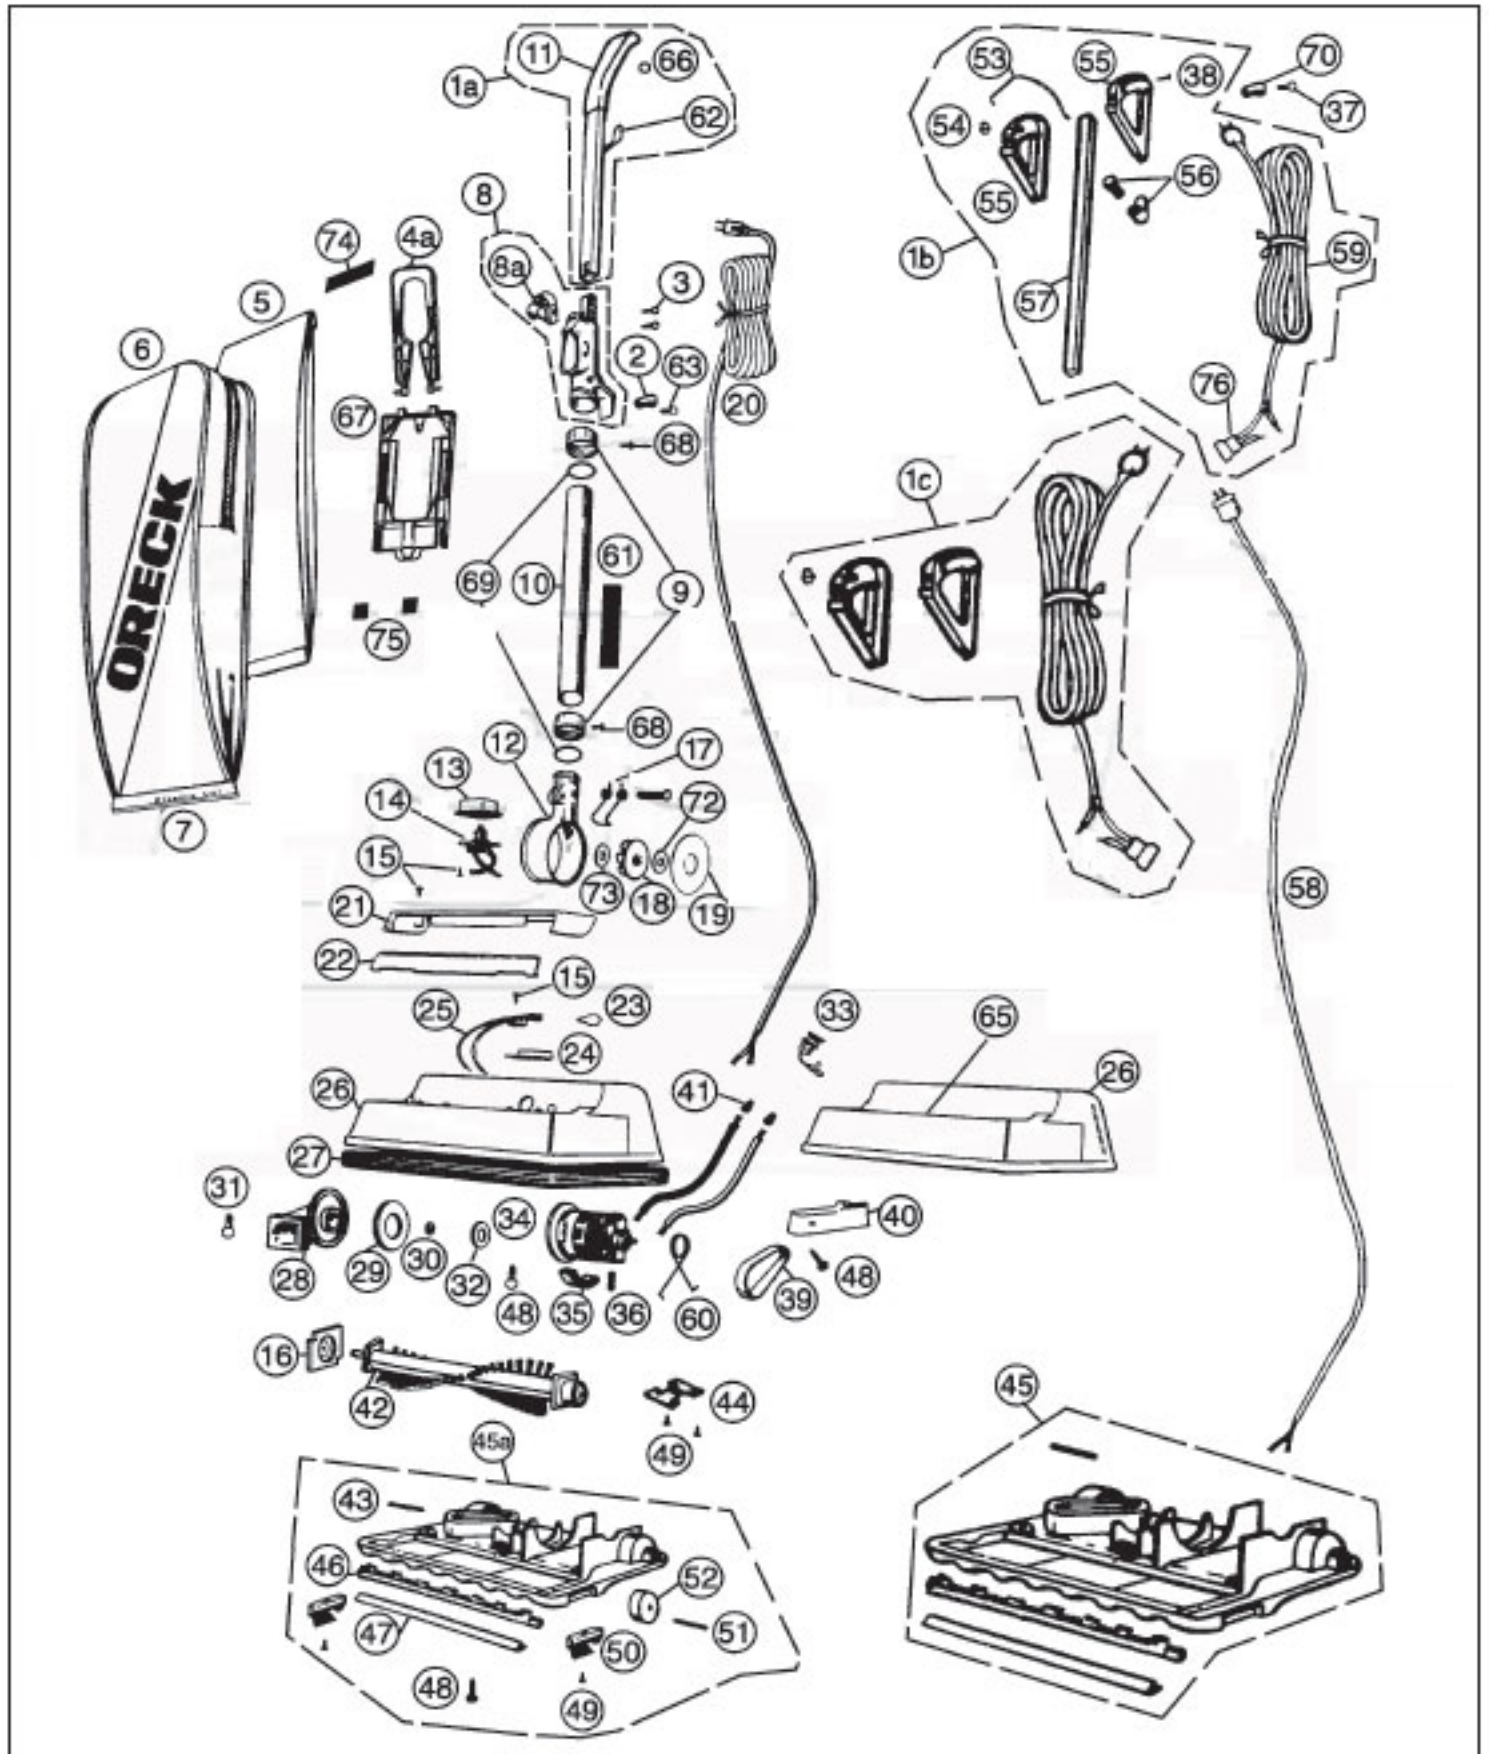

----- Manual continues below part list -----

Available Replacement Parts for Oreck 2800H2W

OR-1000	BELT, FLAT, UPRIGHTS, 1PK
OR-1473	PAPER BAG EVC ORECK 8 PACK
OR-3030-3	CORD 30 FT
OR-7200	FAN HOUSING ASSY
O-430000953	Cloth Bag, Outer
OR-2000	BRUSHROLL ASSEMBLY O-016-1152

ORECK Original & Replacement

Models 2000HH, 2000RH, 2000RS, 2100HH, 2100RH, 2100RS, 2200RS, 2300RS, 2400RS, 2500RH, 2600HH, 2700HH, 2800H2B, 2800H2W, 3600HH, 3600RH, 3610HH, 3800H2B, 3900H2B, 3910H2B

Original & Replacement **ORECK**