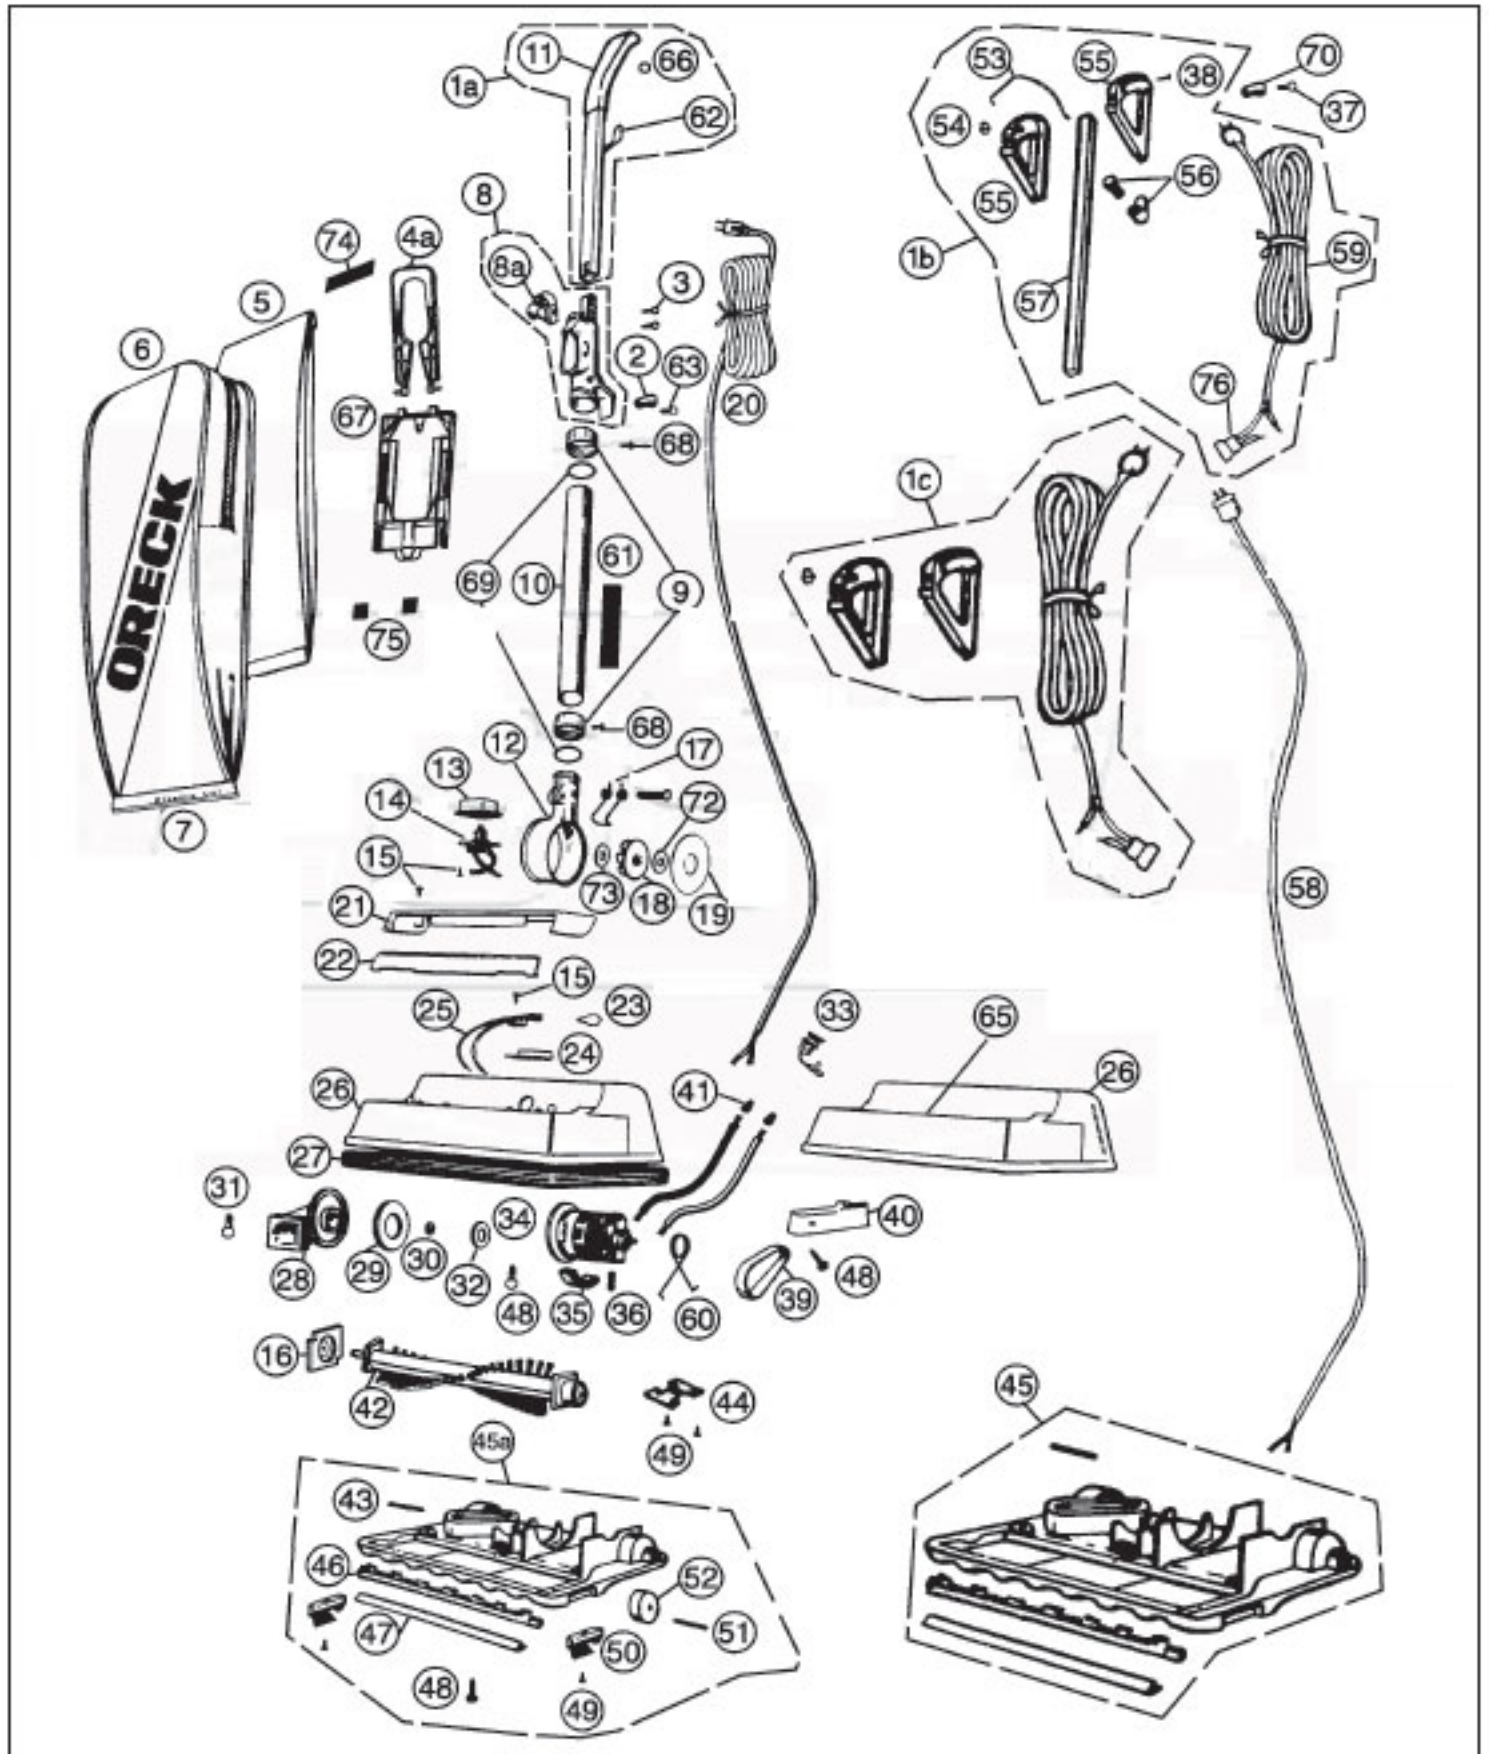

## Available Replacement Parts for Oreck 3600RH

<a href="#">OR-1000</a>	BELT, FLAT, UPRIGHTS, 1PK
<a href="#">OR-1473</a>	PAPER BAG EVC ORECK 8 PACK
<a href="#">OR-3030-3</a>	CORD 30 FT
<a href="#">OR-7200</a>	FAN HOUSING ASSY
<a href="#">OR-2000</a>	BRUSHROLL ASSEMBLY O-016-1152

# ORECK Original & Replacement

Models 2000HH, 2000RH, 2000RS, 2100HH, 2100RH, 2100RS, 2200RS, 2300RS, 2400RS, 2500RH, 2600HH, 2700HH, 2800H2B, 2800H2W, 3600HH, 3600RH, 3610HH, 3800H2B, 3900H2B, 3910H2B

# Original & Replacement **ORECK**

Models 2000HH, 2000RH, 2000RS, 2100HH, 2100RH, 2100RS, 2200RS, 2300RS, 2400RS,  
2500RH, 2600HH, 2700HH, 2800H2B, 2800H2W, 3600HH, 3600RH, 3610HH,  
3800H2B, 3900H2B, 3910H2B