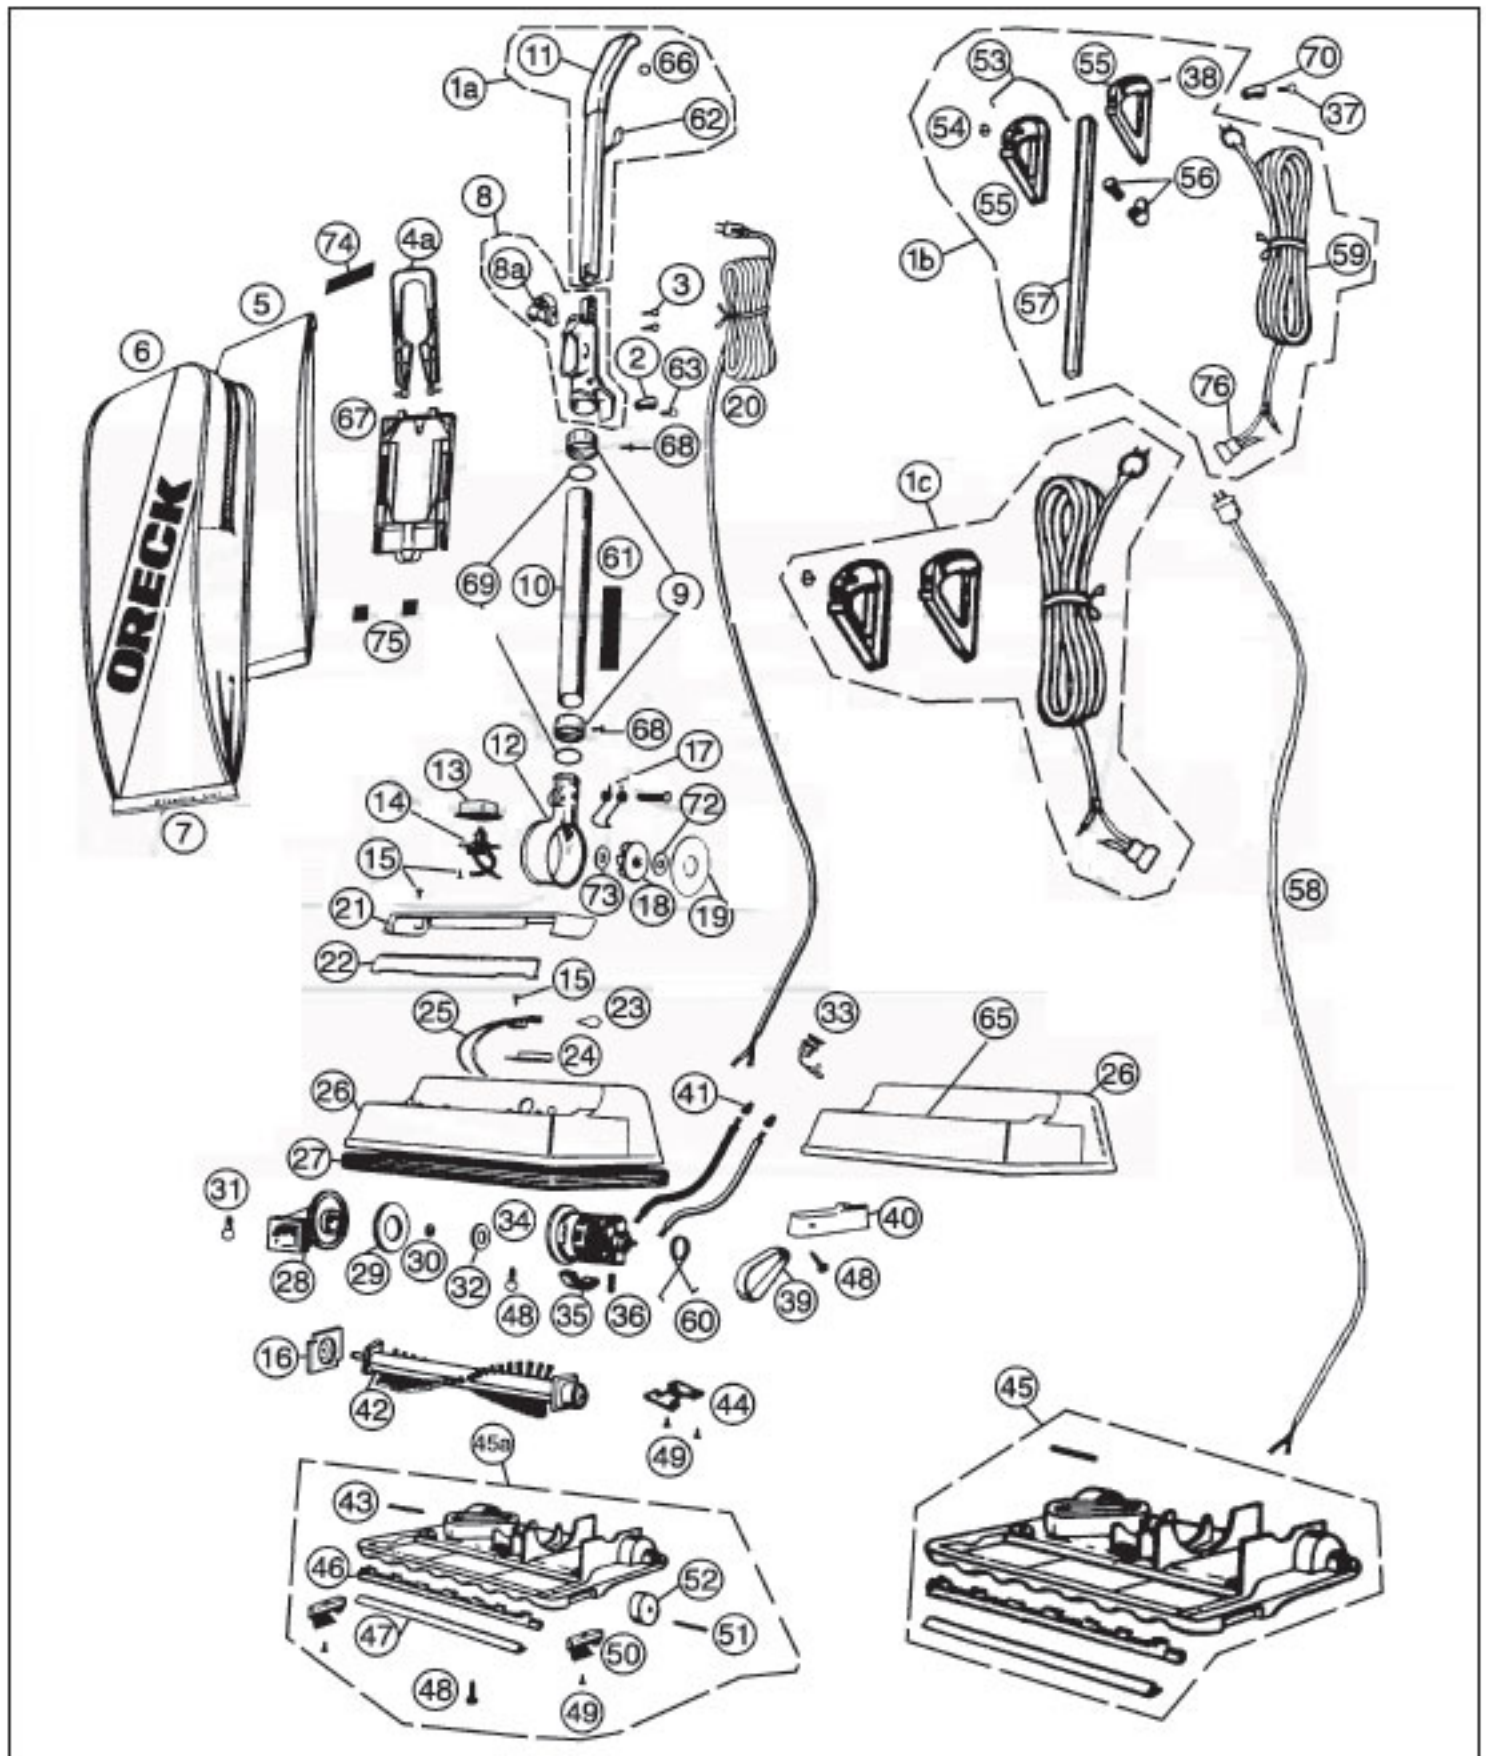

----- Manual continues below part list -----

Available Replacement Parts for Oreck 3610HH

OR-1000	BELT, FLAT, UPRIGHTS, 1PK
OR-1473	PAPER BAG EVC ORECK 8 PACK
OR-3030-3	CORD 30 FT
OR-7200	FAN HOUSING ASSY
OR-2000	BRUSHROLL ASSEMBLY O-016-1152

ORECK Original & Replacement

Models 2000HH, 2000RH, 2000RS, 2100HH, 2100RH, 2100RS, 2200RS, 2300RS, 2400RS, 2500RH, 2600HH, 2700HH, 2800H2B, 2800H2W, 3600HH, 3600RH, 3610HH, 3800H2B, 3900H2B, 3910H2B

Original & Replacement **ORECK**