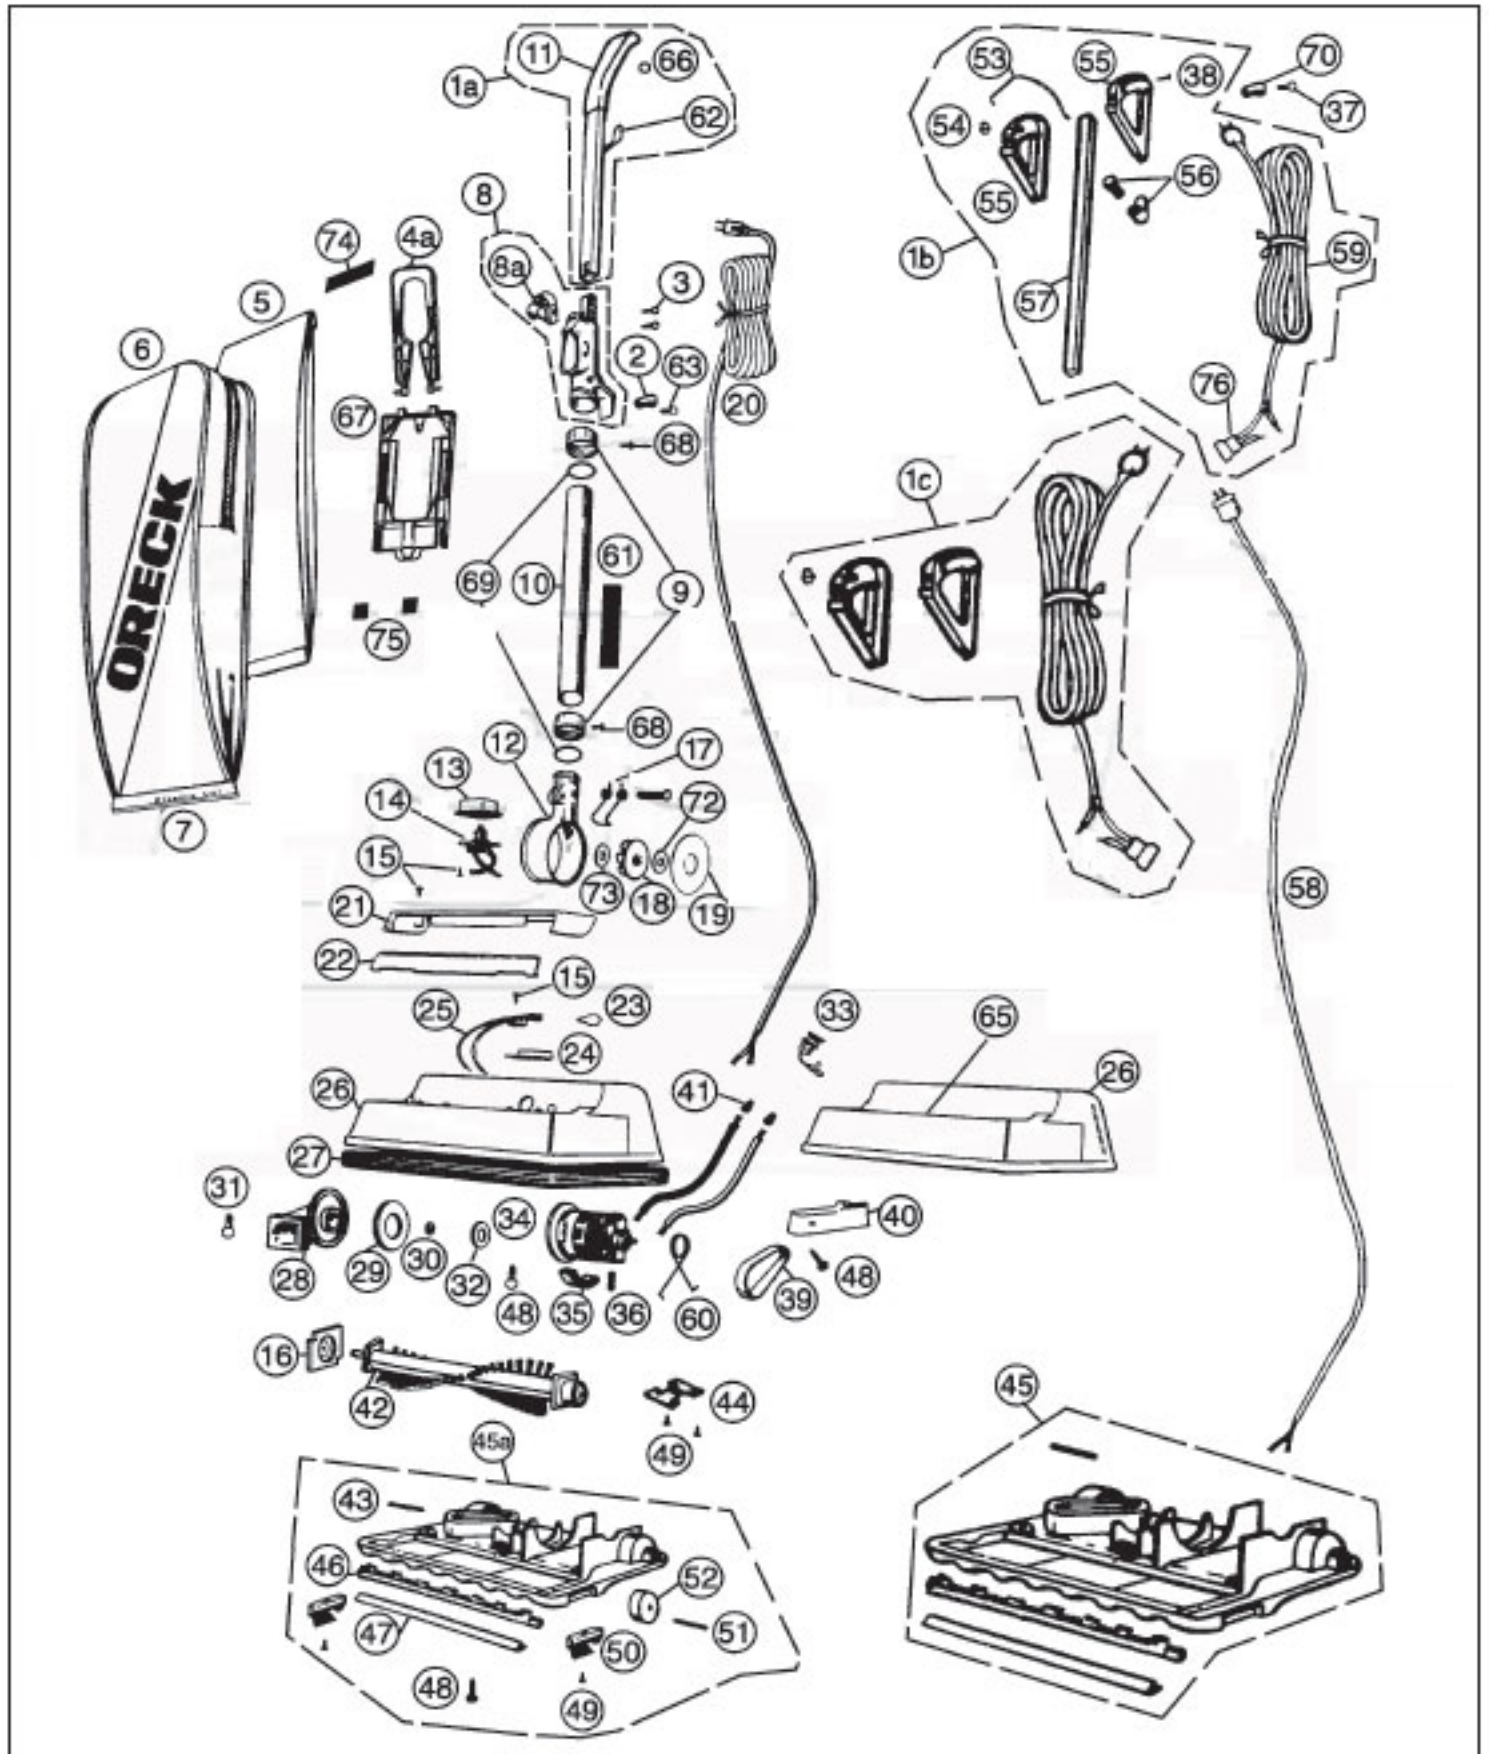

## Available Replacement Parts for Oreck 3800H2B

<a href="#">OR-1000</a>	BELT, FLAT, UPRIGHTS, 1PK
<a href="#">OR-1473</a>	PAPER BAG EVC ORECK 8 PACK
<a href="#">OR-3030-3</a>	CORD 30 FT
<a href="#">OR-7200</a>	FAN HOUSING ASSY
<a href="#">OR-2000</a>	BRUSHROLL ASSEMBLY O-016-1152

# ORECK Original & Replacement

Models 2000HH, 2000RH, 2000RS, 2100HH, 2100RH, 2100RS, 2200RS, 2300RS, 2400RS, 2500RH, 2600HH, 2700HH, 2800H2B, 2800H2W, 3600HH, 3600RH, 3610HH, 3800H2B, 3900H2B, 3910H2B

# Original & Replacement **ORECK**

Models 2000HH, 2000RH, 2000RS, 2100HH, 2100RH, 2100RS, 2200RS, 2300RS, 2400RS,  
2500RH, 2600HH, 2700HH, 2800H2B, 2800H2W, 3600HH, 3600RH, 3610HH,  
3800H2B, 3900H2B, 3910H2B