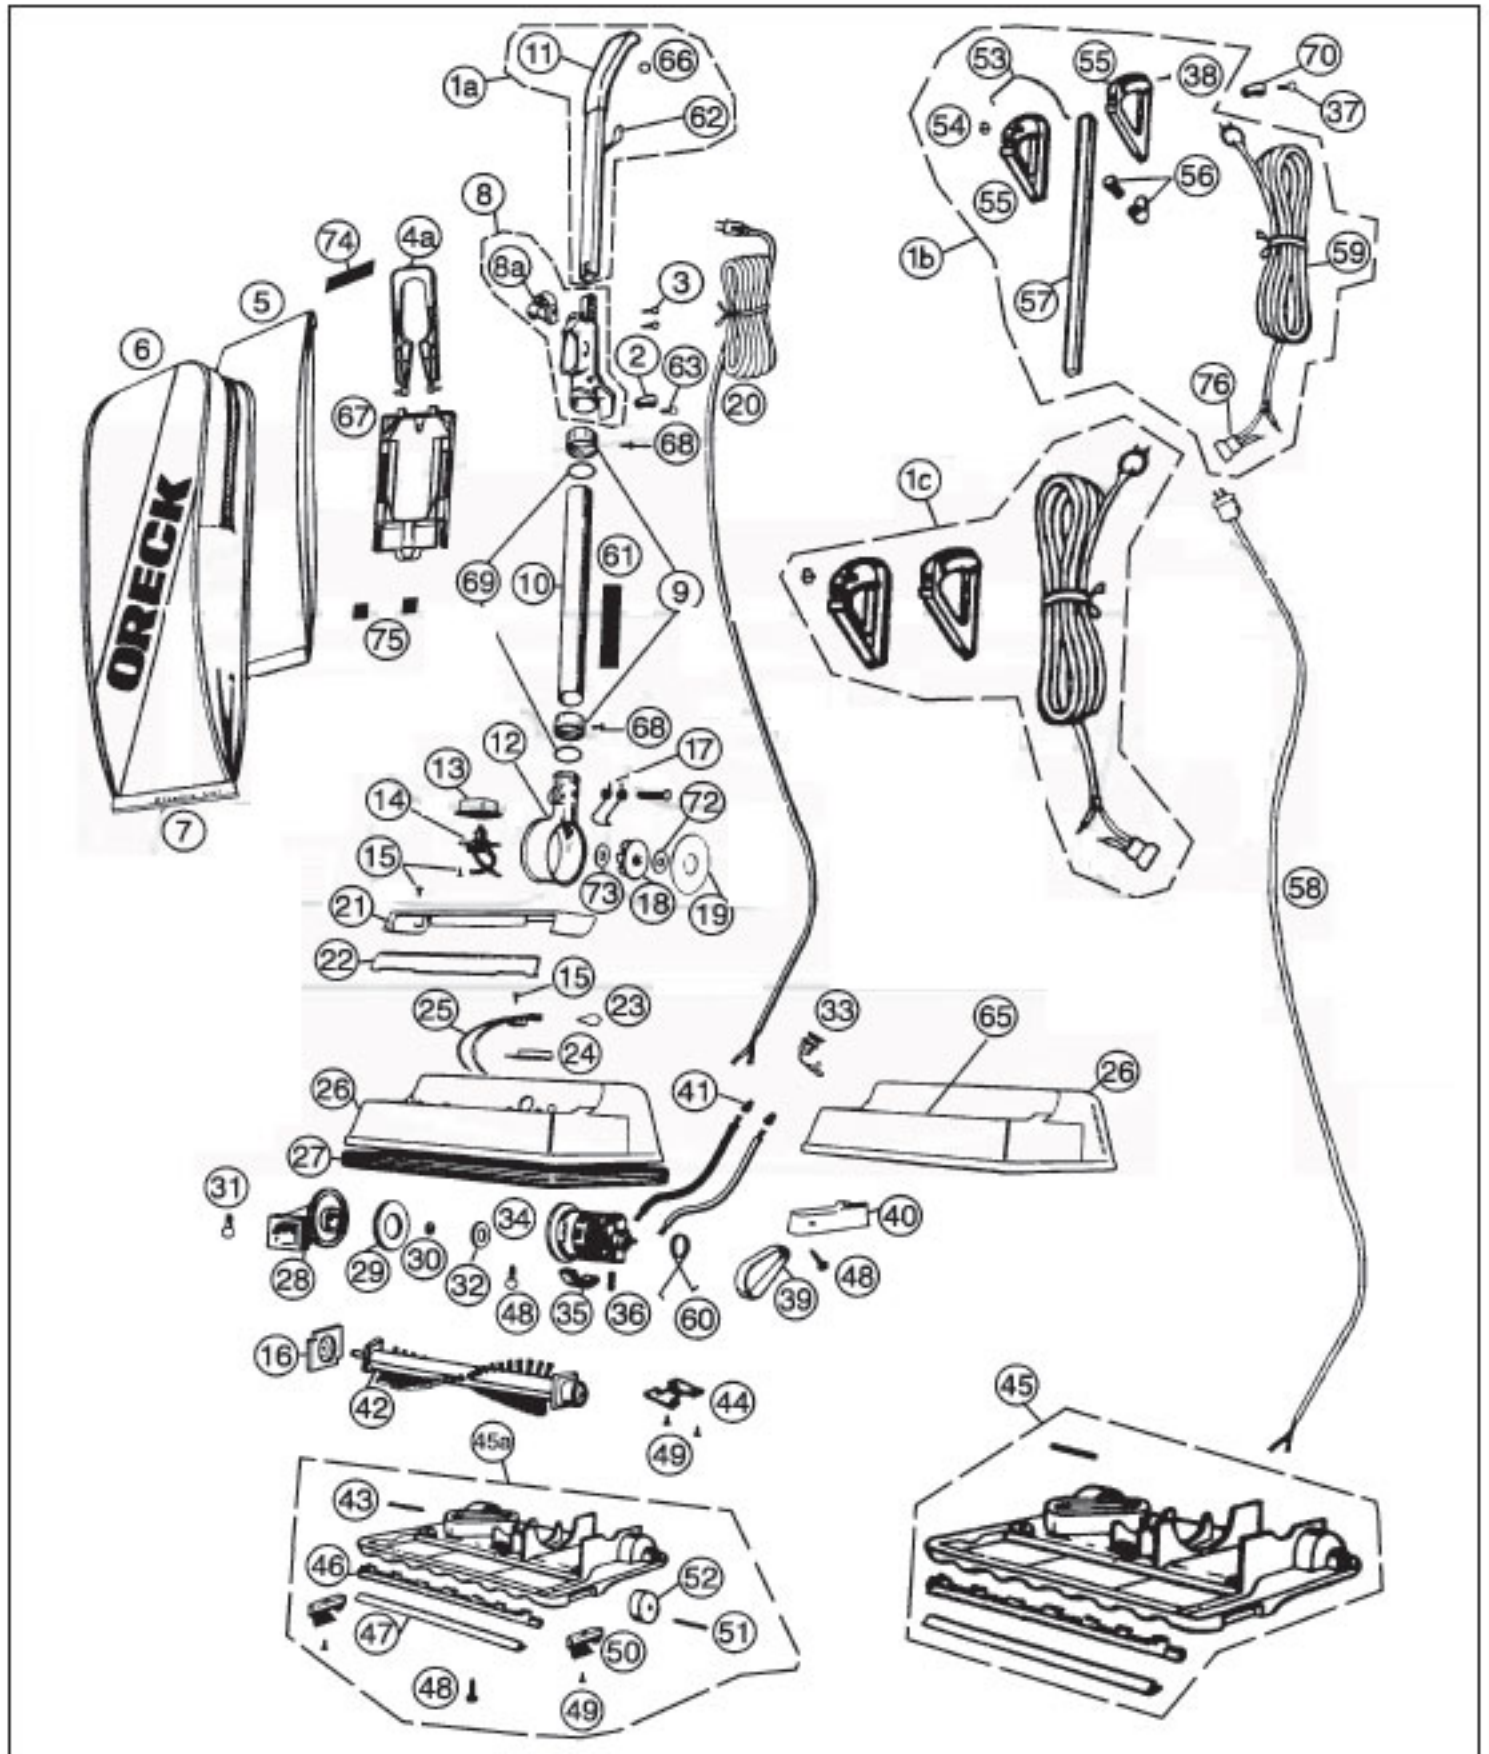

ORECK Original & Replacement

Models 2000HH, 2000RH, 2000RS, 2100HH, 2100RH, 2100RS, 2200RS, 2300RS, 2400RS, 2500RH, 2600HH, 2700HH, 2800H2B, 2800H2W, 3600HH, 3600RH, 3610HH, 3800H2B, 3900H2B, 3910H2B

Original & Replacement **ORECK**

Models 2000HH, 2000RH, 2000RS, 2100HH, 2100RH, 2100RS, 2200RS, 2300RS, 2400RS,
2500RH, 2600HH, 2700HH, 2800H2B, 2800H2W, 3600HH, 3600RH, 3610HH,
3800H2B, 3900H2B, 3910H2B