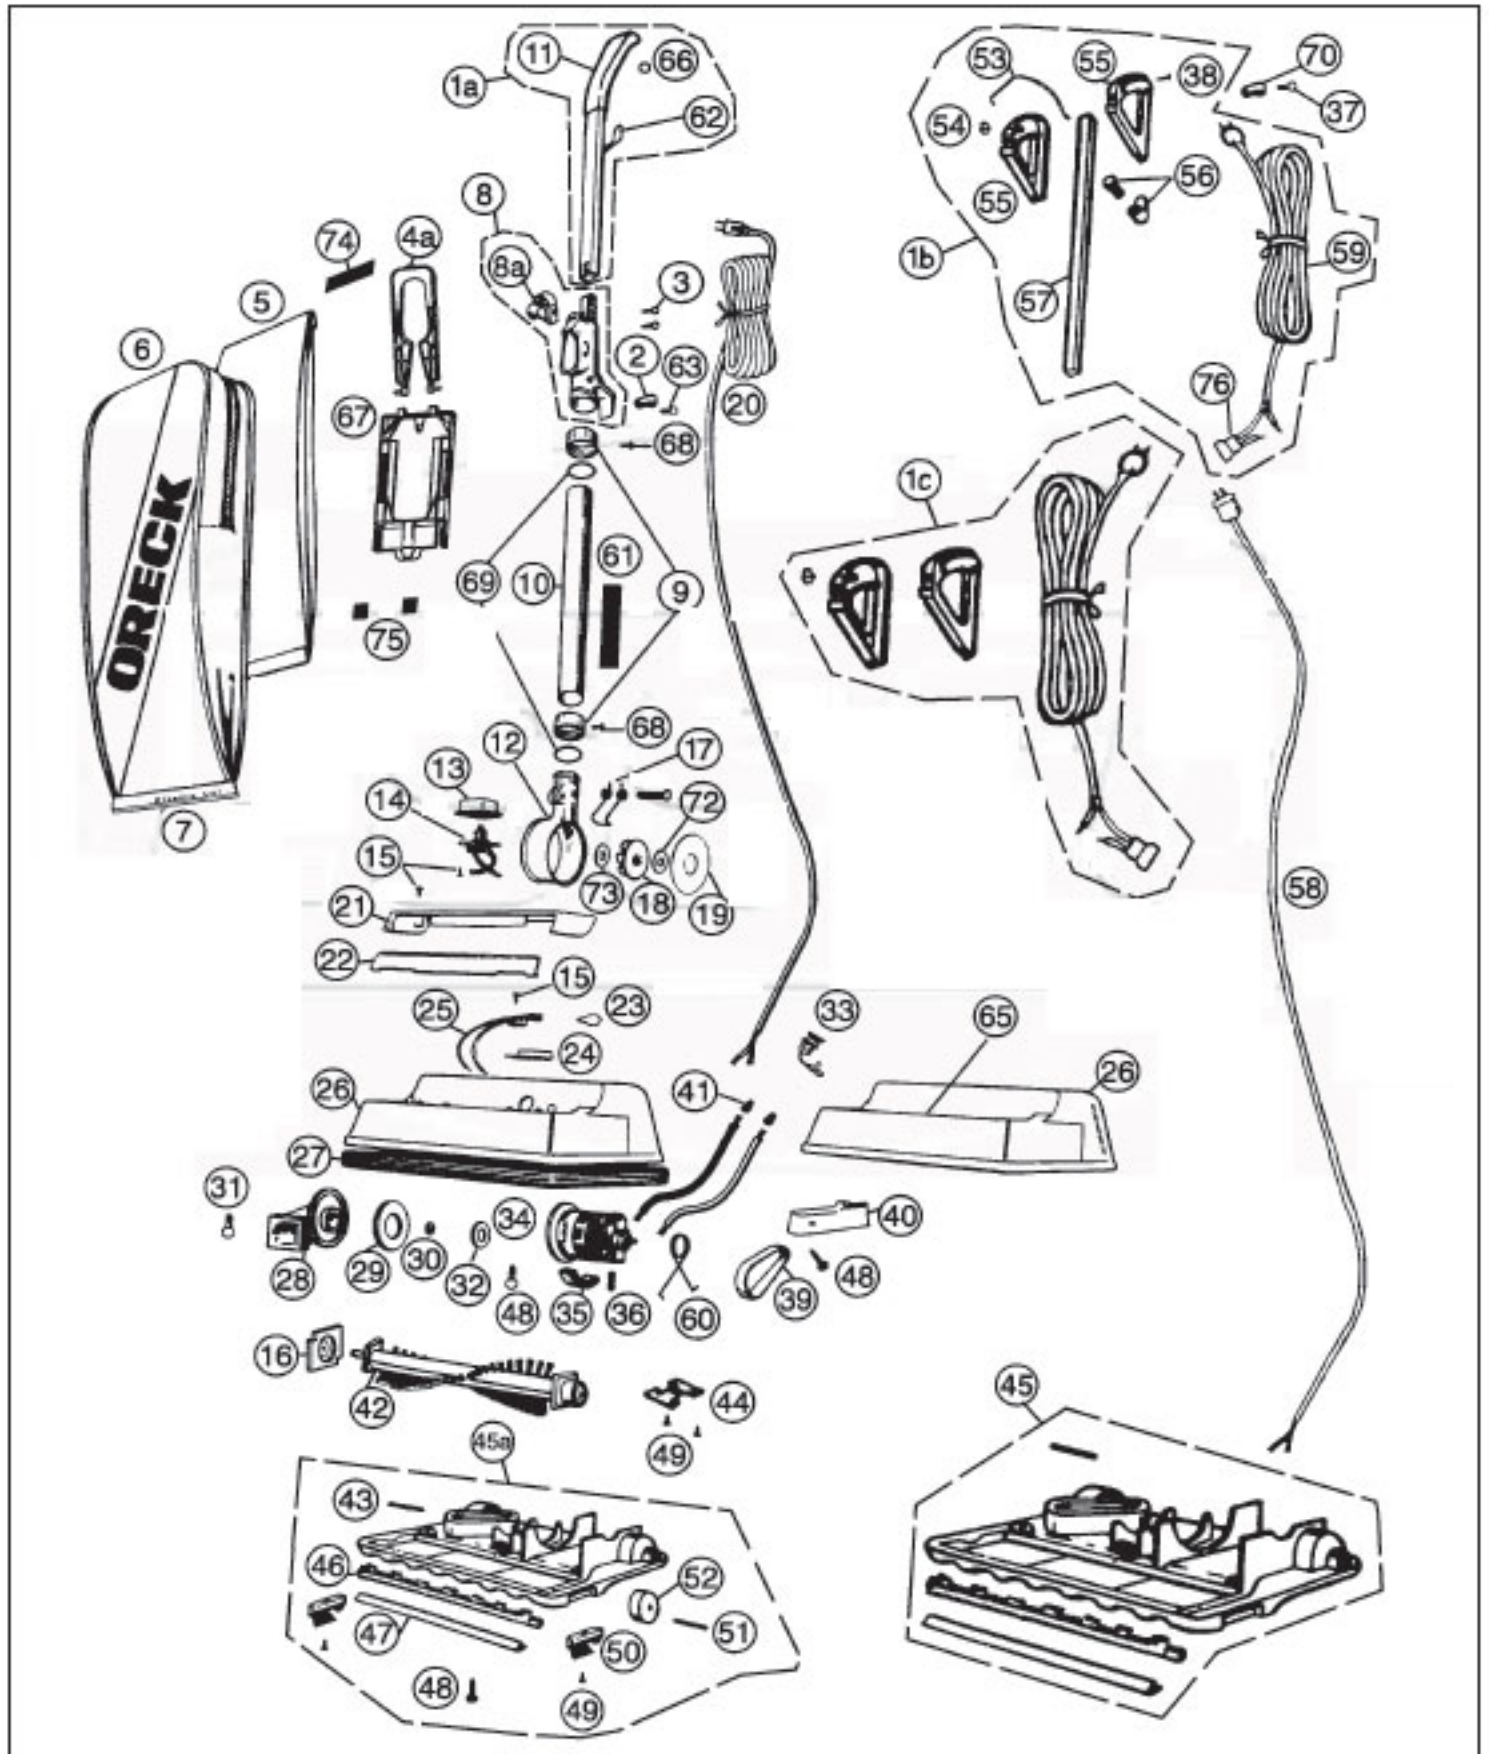

This Owner's Manual is provided and hosted by [Appliance Factory Parts](#).

Oreck 3910H2B Owner's Manual

[Shop genuine replacement parts for Oreck 3910H2B](#)

[Find Your Oreck Vacuum Cleaner Parts - Select From 249 Models](#)

----- Manual continues below part list -----

Available Replacement Parts for Oreck 3910H2B

| | |
|---------------------------|-------------------------------|
| OR-1000 | BELT, FLAT, UPRIGHTS, 1PK |
| OR-1473 | PAPER BAG EVC ORECK 8 PACK |
| OR-3030-3 | CORD 30 FT |
| OR-7200 | FAN HOUSING ASSY |
| OR-2000 | BRUSHROLL ASSEMBLY O-016-1152 |

ORECK Original & Replacement

Models 2000HH, 2000RH, 2000RS, 2100HH, 2100RH, 2100RS, 2200RS, 2300RS, 2400RS, 2500RH, 2600HH, 2700HH, 2800H2B, 2800H2W, 3600HH, 3600RH, 3610HH, 3800H2B, 3900H2B, 3910H2B

Original & Replacement **ORECK**

NLA = No Longer Available

ORECK Original & Replacement

Models 2000HH, 2000RH, 2000RS, 2100HH, 2100RH, 2100RS, 2200RS, 2300RS, 2400RS, 2500RH, 2600HH, 2700HH, 2800H2B, 2800H2W, 3600HH, 3600RH, 3610HH, 3800H2B, 3900H2B, 3910H2B