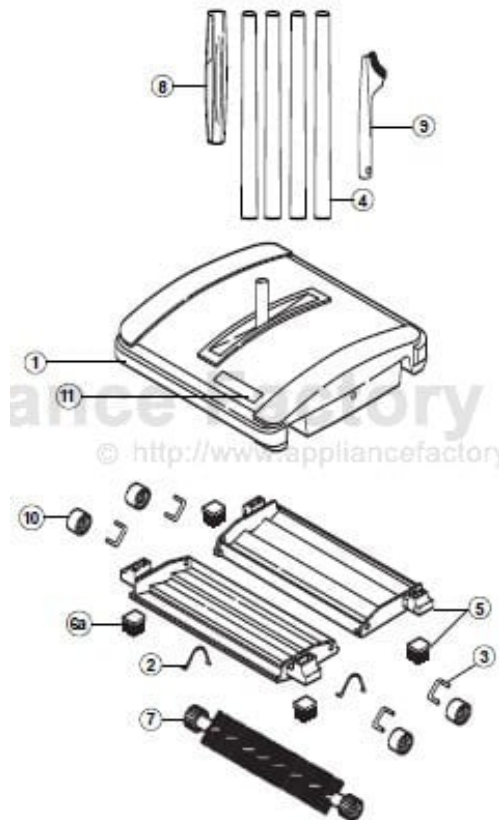

[Find Your Oreck Vacuum Cleaner Parts - Select From 248 Models](#)

----- Manual continues below -----