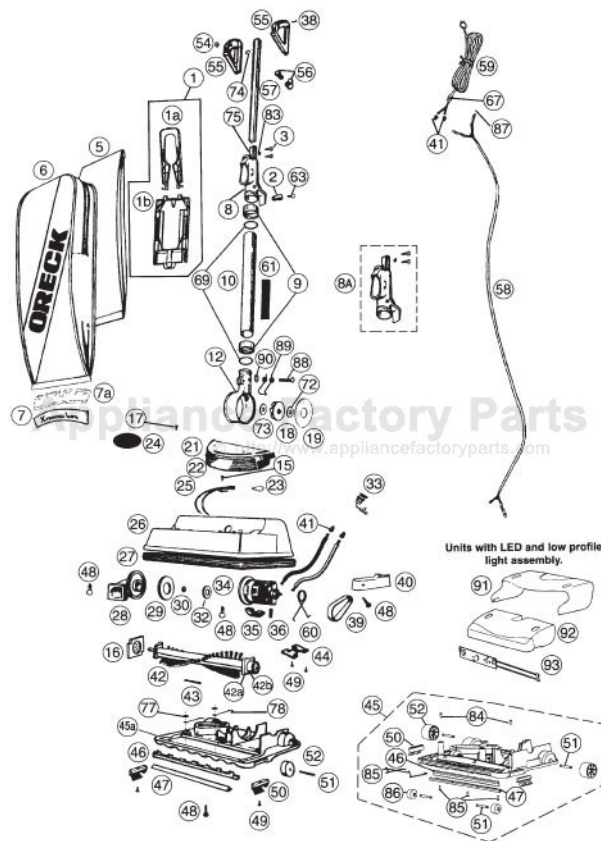

[Find Your Oreck Vacuum Cleaner Parts - Select From 249 Models](#)

----- Manual continues below part list -----